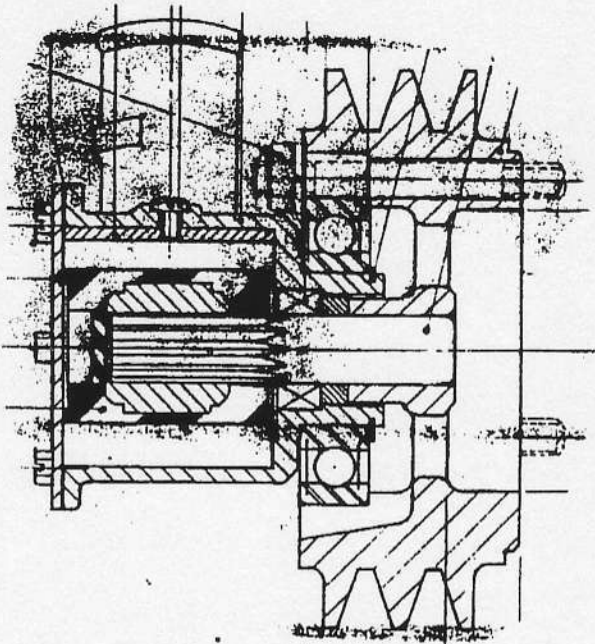

JABSCO® MARINE PUMPS

Series 22750
23020

VIEW A

VIEW B

key	description	qty	model 22750-1101	model 22750-1151	model 23020-1101
	Endcover	1	3992	all models	
	Screws *	6	SP8019-01	all models	
	gasket *	1	3298	all models	
	Seal Seal *	1	4345	all models	
	Cam	1	22318	22308	22318
	cam screw	1	SP1004-11	SP1004-10	SP1004-11
	impeller *	1	22120-0001	all models	
	body	1	22304-02	all models	
	seal assembly *	1	SP6080-08	all models	
	bearing	1	SP2600-09	all models	
	retaining ring	1	45026-04	all models	
	retaining ring	1	=	=	SP1701-4432
	bearing housing	1	22754	22754	23024.0000
	pulley	1	22307	all models	
	shaft	1	not Jabco part	not Jabco part	not Jabco part
	screw	1	not Jabco part	not Jabco part	not Jabco part
	washer	1	not Jabco part	not Jabco part	not Jabco part
	view		A	A	B

* Service kit : SK 331-05 all models

contains: * impeller, gasket, seal assembly, endcover screws