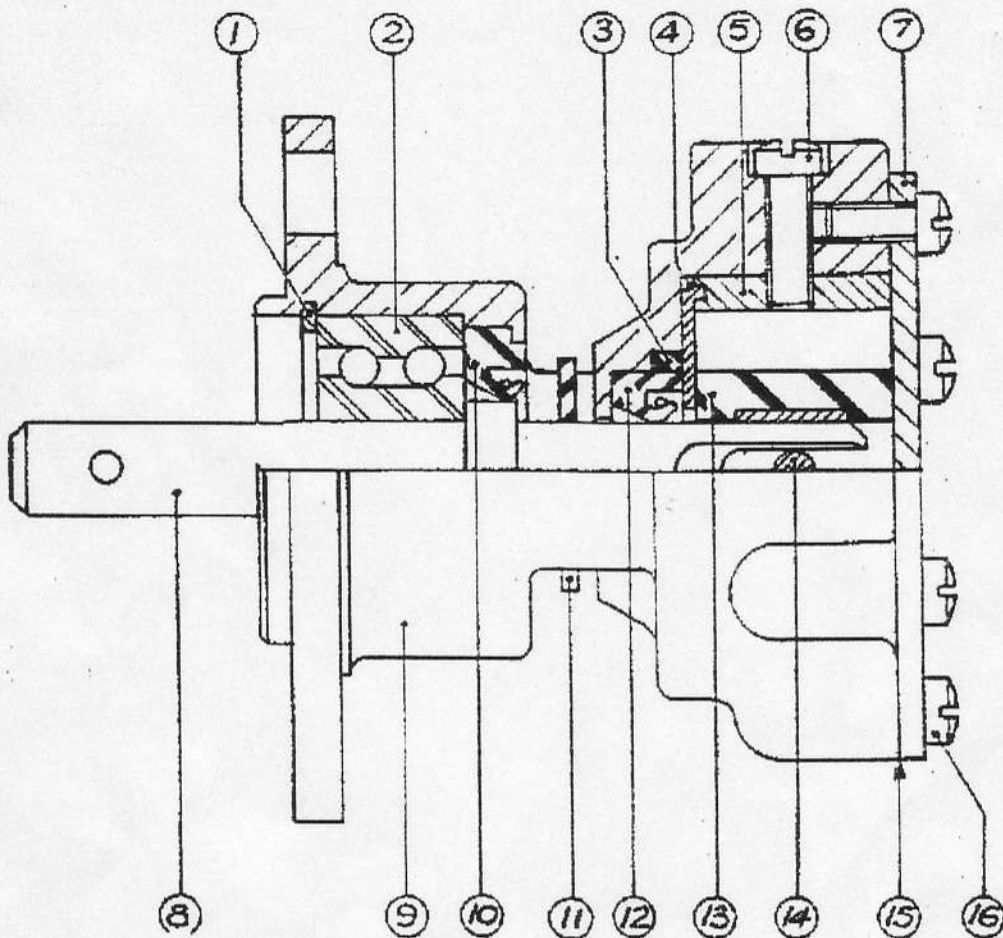

JABSCO® MARINE PUMPS

Series 11620

At the Sea

PART NUMBER

Key	Description	Qty	Part Number
1	Retaining Ring	1	SP1700-252
2	Bearing	1	SP2600-08
3	'O' Ring	1	SP2600-56
4	Wearplate	1	2765
5	Cam	1	2763
6	Cam Screw	1	SP1002-03
7	Endcover	1	9566
8	Shaft	1	1053-11
9	Body	1	11624-200
10	Seal	1	SP2700-63
11	Stinger	1	1051
12	Seal	1	SP2700-11
13	Impeller	1	4528-0001
14	Screw	1	SP1009-05
15	Gasket	1	1189
16	Endcover Screw	6	SP1002-01

Service Kit SK23 containing endcover screws: gasket: impeller: seal.