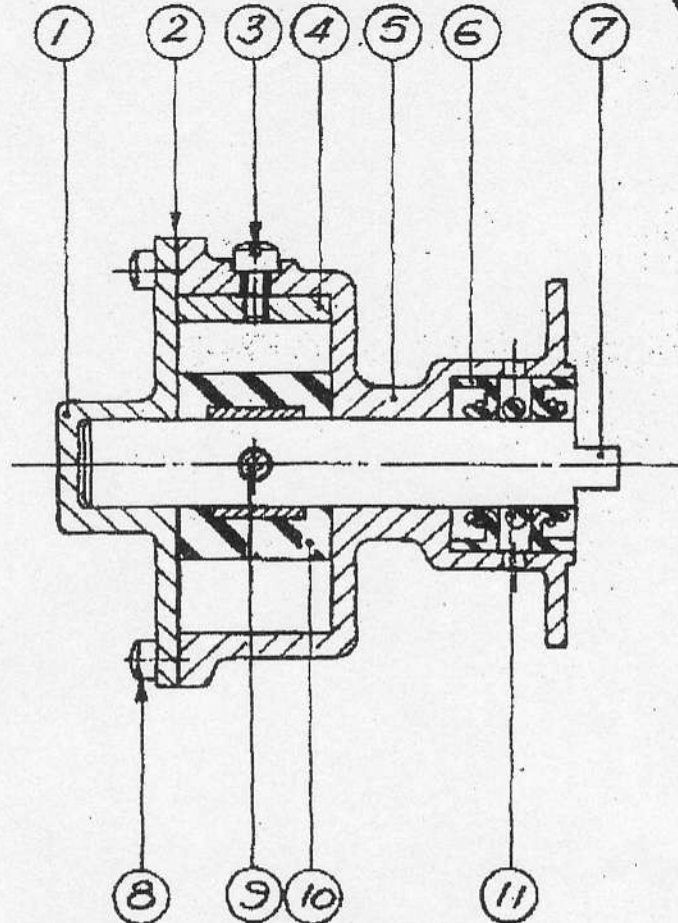

## Series 11000

**PART NUMBER**

Key	Description	Qty	Model 11000	Model 11000-01
1	Endcover	1	11005	11005-01
2	Gasket	1	9408	9408
3	Cam Screw	1	SP1002-01	SP1002-09
4	Cam	1	2441	2907
5	Body	1	11004	11004
6	Seal	1	SP2701-04	SP2701-04
7	Shaft	1	11007	11007
8	Screw	6	SP1002-09	SP1002-09
9	Drive Pin	1	SP1010-06	SP1010-06
10	Impeller	1	673-0001	673-0001
11	'O' Ring	1	SP2000-23	SP2000-23

Service Kit for both models SK211-01 containing gasket, seal, impeller, end cover screws.

**ITT JABSCO LIMITED**  
 BINGLEY ROAD, HODDESON, HERTFORDSHIRE  
 TELEPHONE: HODDESON (0992) 467191