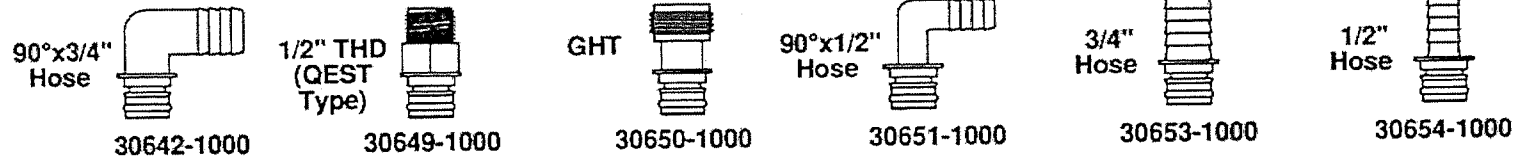

### Jabsco Small Format Pump Ports < 6 GPM