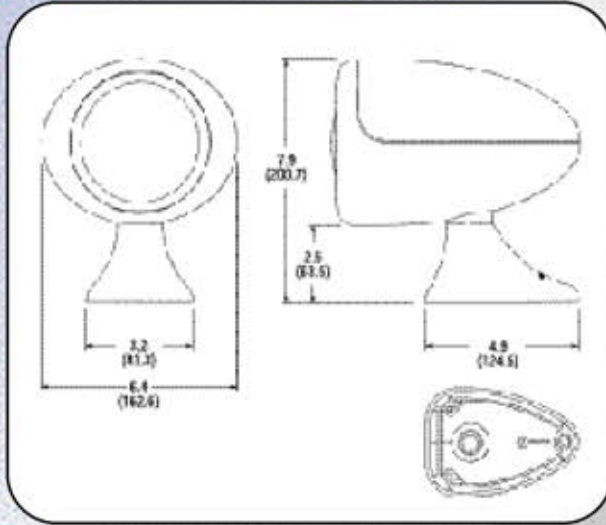

FEATURES

- Constructed of non-corrosive material
- 360° horizontal movement, 75° vertical sweep
- 100,000 candlepower light output
- Sealed beam halogen lamp
- Low amp draw
- Remote control
- Easy to install
- 15ft (4.6m) cable included with light

155 SL Remote Controlled Searchlight

New styling to compliment today's boats, this beautifully shaped 5" (130mm) light is offered with two controller options, a state-of-the-art digital multi-function microprocessor control and the ever popular mechanical control. Truly a value leader in searchlights.

Mechanical Control With Searchlight
Model 61050-0012

Electronic Control With Searchlight
Model 61050-1224

Optional Accessories

Searchlight Model 5" (130mm)	61050-0012	61050-1224
Dual Station Kit	43670-0004	64044-0000
Extension Cables 10 ft. (3m)	43990-0013	64042-1011