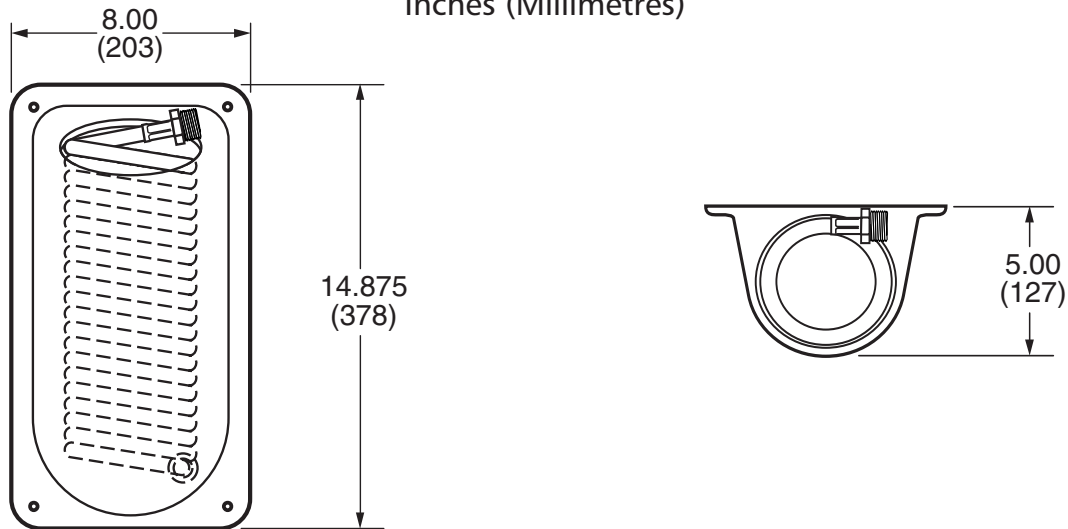

HoseCoil *Cockpit Washdown System* Side Mount Enclosure

Cockpit Washdown System

The perfect solution for installing a washdown hose on your boat that is out of the way. Never trip on a hose again! This clever design will allow you to mount the enclosure in the cockpit and out of the way. The enclosure can be easily attached directly to a Jabsco/Flojet washdown pump or raw water supply line. Adapter fittings are included to fit 3/8" (10 mm), 1/2" (12.7 mm), and 5/8" (16 mm) hose.

Jabsco

DIMENSIONAL DRAWING

Inches (Millimetres)

FEATURES

Enclosure Features:

- Lightweight durable plastic material
- Exposed surface UV stabilized
- Easy to use and install
- Provides easy and convenient stowing of the attached HoseCoil

HoseCoil Features:

- 3/8" (10 mm) ID Polyurethane
- 90% usable length
- Self-Coiling
- Solid brass fittings
- UV Inhibitor

MODEL NO.	DESCRIPTION
31910-3115	Cockpit Washdown System Side Mount Enclosure with 15' (4.57 m) Blue HoseCoil