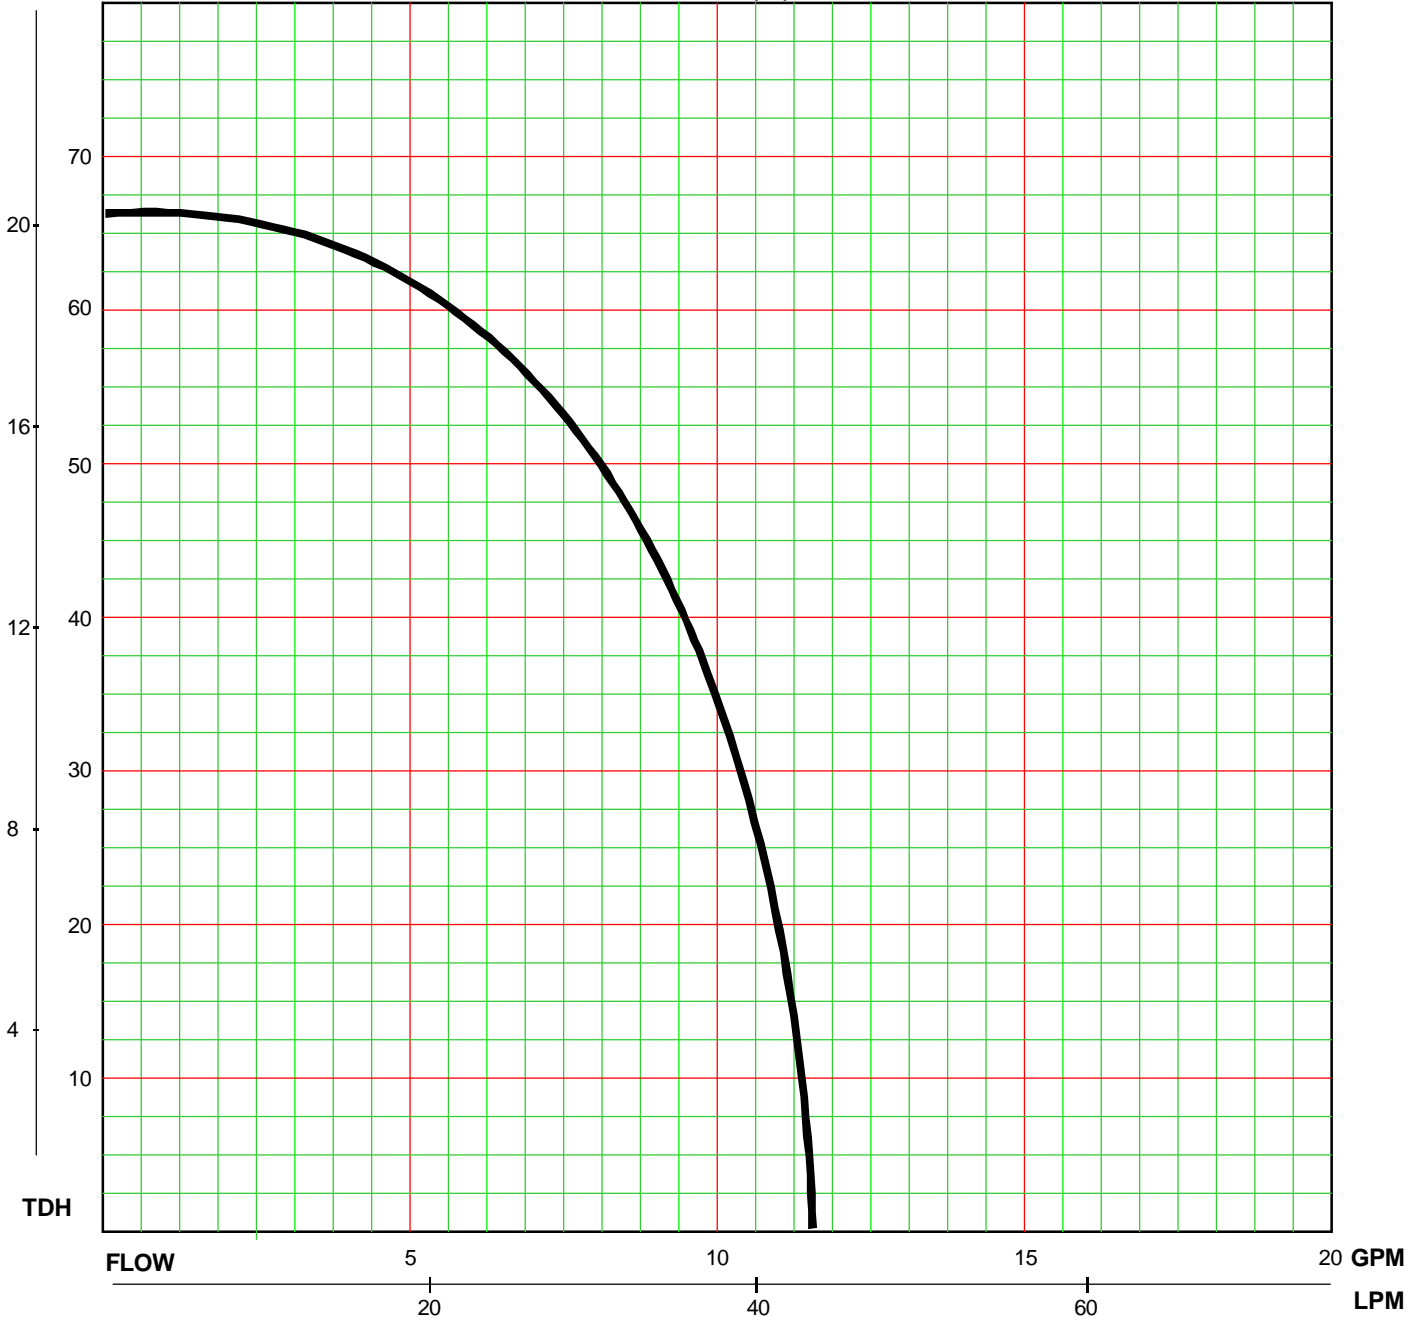

(m) FT

MD-70Z (T)

Curve No: IP20314.A	Max. Impeller Dia.: 3.85"	Suction: 3/4" hose or 3/4" NPTM
RPM: 3400	No. of Vanes: 6	Discharge: 3/4" hose or 3/4" NPTM
Date: 12-2-96	Approved:	