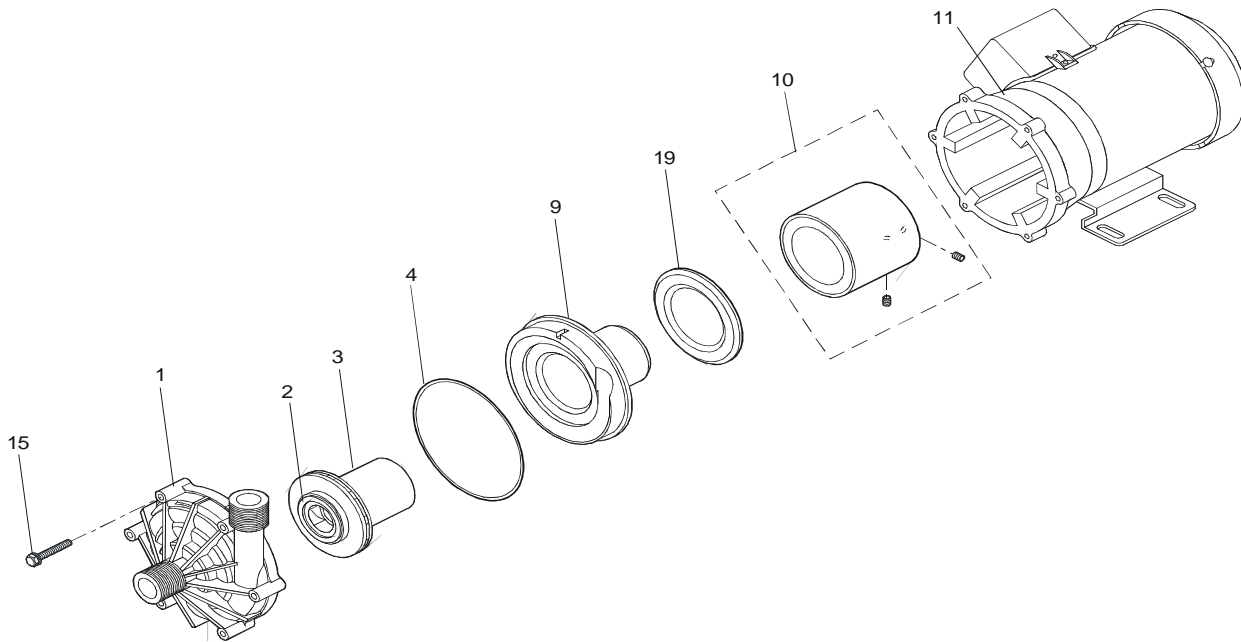

MX (F) 70-100 Parts List

SHADED ITEMS ARE RECOMMENDED SPARE PARTS

Item #	Part Number	Description
Item 1 Front Casing	MX0465	Casing, Front, MX-70, GFRPP/Alumina Ceramic
	MX0468	Casing, Front, MX-100, GFRPP/Alumina Ceramic
	MX0761	Casing, Front, MX-F100R ,CFRETFE/Alumina Ceramic
	MX0762	Casing, Front, MX-F100K, CFRETFE/SiC
Item 2 Mouth Ring	MX0168	Mouth Ring, MX-100/MX-F100R, PTFE
Item 3 Impeller Mag Cap Assembly	MX0139	Magnet Cap Asm/Impeller, MX-70
	MX0154	Magnet Cap Asm/Impeller, MX-100
	MX0753	Magnet Cap./Impeller & mouth ring Assy, MX-F100RFY
	MX0754	Magnet Cap./Impeller & mouth ring Assy, MX-F100RFZ
	MX0755	Magnet Capsule/Impeller Assy., MX-F100KKY
	MX0756	Magnet Capsule/Impeller Assy., MX-F100KKZ
Item 4 Casing O-Ring	MX0138	O-ring, Casing, MX-70, FKM
	MX0153	O-ring, Casing, MX-(F)100, FKM
	MX0166	O-ring, Casing, MX-70, EPDM
	MX0167	O-ring, Casing, MX-(F)100, EPDM
Item 9 Rear Casing	MX0137	Casing, Rear, MX-70, GFRPP
	MX0152	Casing, Rear, MX-100, GFRPP
	MX0750	Casing, Rear, MX-F100R, CFRETFE
	MX0751	Casing Rear, MX-F100K, CFRETFE

Effective: February 1, 2005 Supersedes: August 11	PAGE: SPARES-2 MX70/100
---	---

MX (F) 70-100 Parts List

Item #	Part Number	Description
Item 10 Drive Magnet	MX0140	Magnet Asm, Drive, MX-70, Ferrite
	MX0155	Magnet Asm, Drive, MX-(F)100, Ferrite
Item 15 Front Casing Bolts	MX0141	Casing bolt w/PW,SW, MX-70,M3X35, Req'd (6)
	MX0156	Casing bolt w/PW,SW, MX-(F)100,M6X40, Req'd (6)
Item 19	MX0157	Backup Ring, MX-(F)100, SUS304