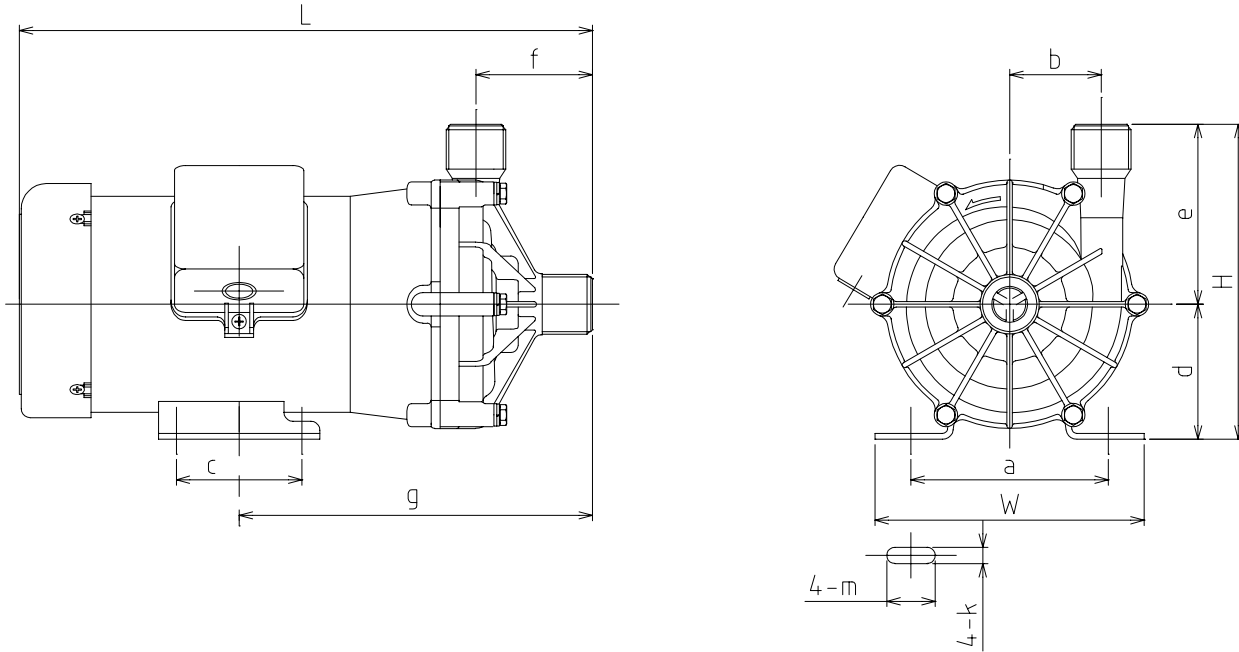

MX-70 / 100 DIMENSIONS AND WEIGHTS

Dimensions in inches (mm)

	W	H	L	a	b	c	d	e	f	g	m	k	Wt. (lbs)
MX-70 (T)	5.12 (130)	6.10 (155)	10.18 (258.5)	4.33 (110)	1.89 (48)	1.57 (40)	2.56 (65)	3.54 (90)	2.09 (53)	7.07 (179.5)	0.28 (7)	0.43 (11)	14.3
MX-100	5.90 (150)	6.89 (175)	12.58 (319.5)	4.33 (110)	2.01 (51)	2.76 (70)	2.95 (75)	3.94 (100)	2.56 (65)	7.76 (197)	0.35 (9)	1.06 (27)	18.1
MX-F100 (Y) (Z)													18.7