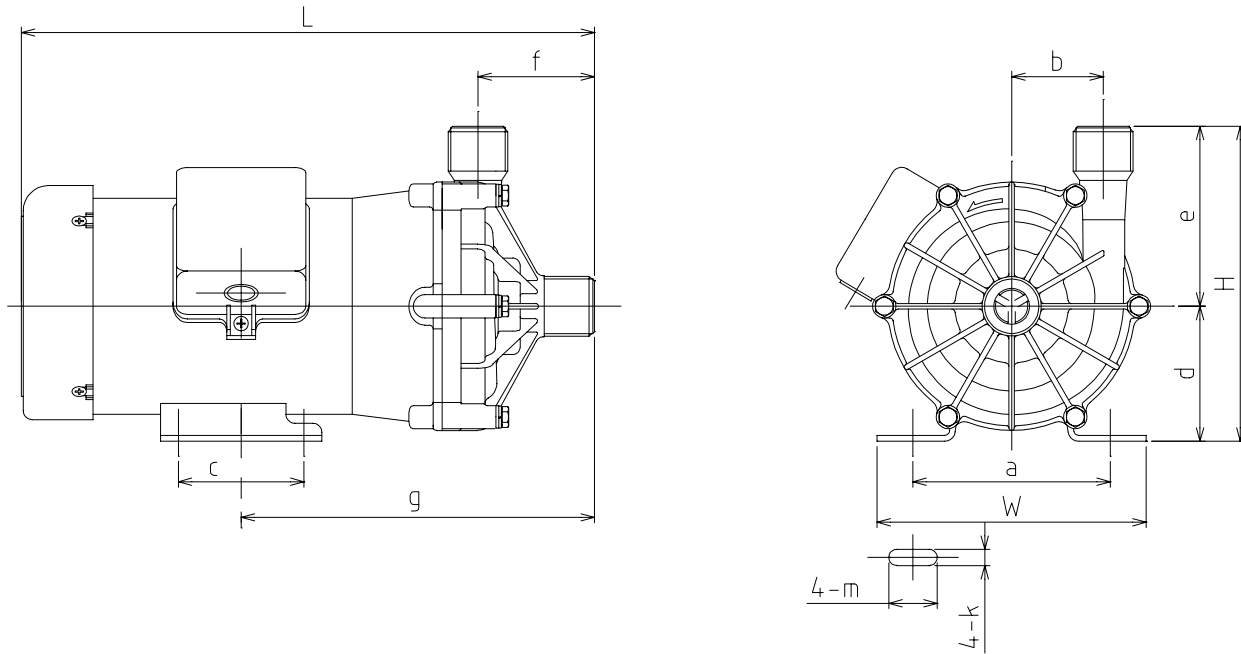

MX-70 / 100 DIMENSIONS AND WEIGHTS

Dimensions in inches (mm)

	W	H	L	a	b	c	d	e	f	g	m	k	Wt. (lbs)
MX-70 (T)	5.12 (130)	6.10 (155)	10.18 (258.5)	4.33 (110)	1.89 (48)	1.57 (40)	2.56 (65)	3.54 (90)	2.09 (53)	7.07 (179.5)	0.28 (7)	0.43 (11)	14.3
MX-100	5.90 (150)	6.89 (175)	12.58 (319.5)	4.33 (110)	2.01 (51)	2.76 (70)	2.95 (75)	3.94 (100)	2.56 (65)	7.76 (197)	0.35 (9)	1.06 (27)	18.1
MX-F100 (Y) (Z)													18.7