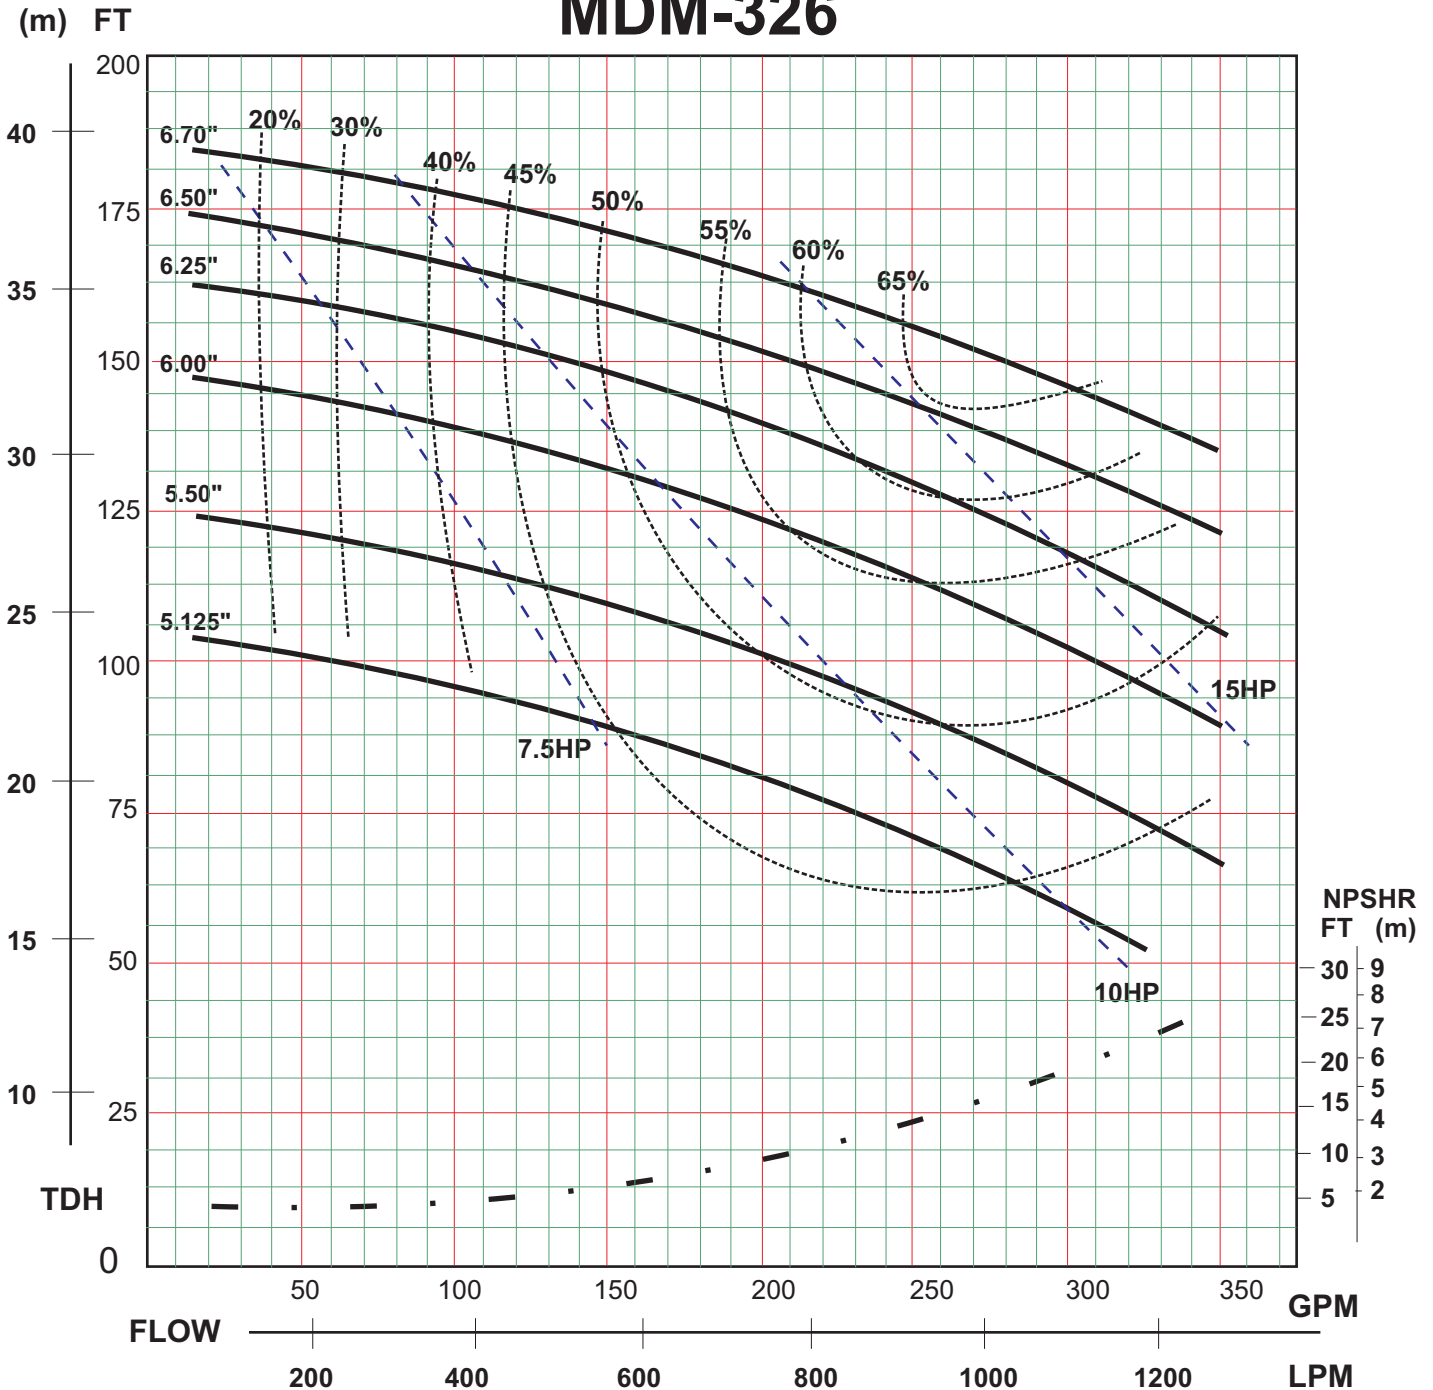

MDM-326

Curve No. IP20411.D	Max Impeller Dia: 6.70"	Suction: 3"
RPM: 3500	# of Vanes: 6	Discharge: 2"
Date: 9/10/2012	Approved:	