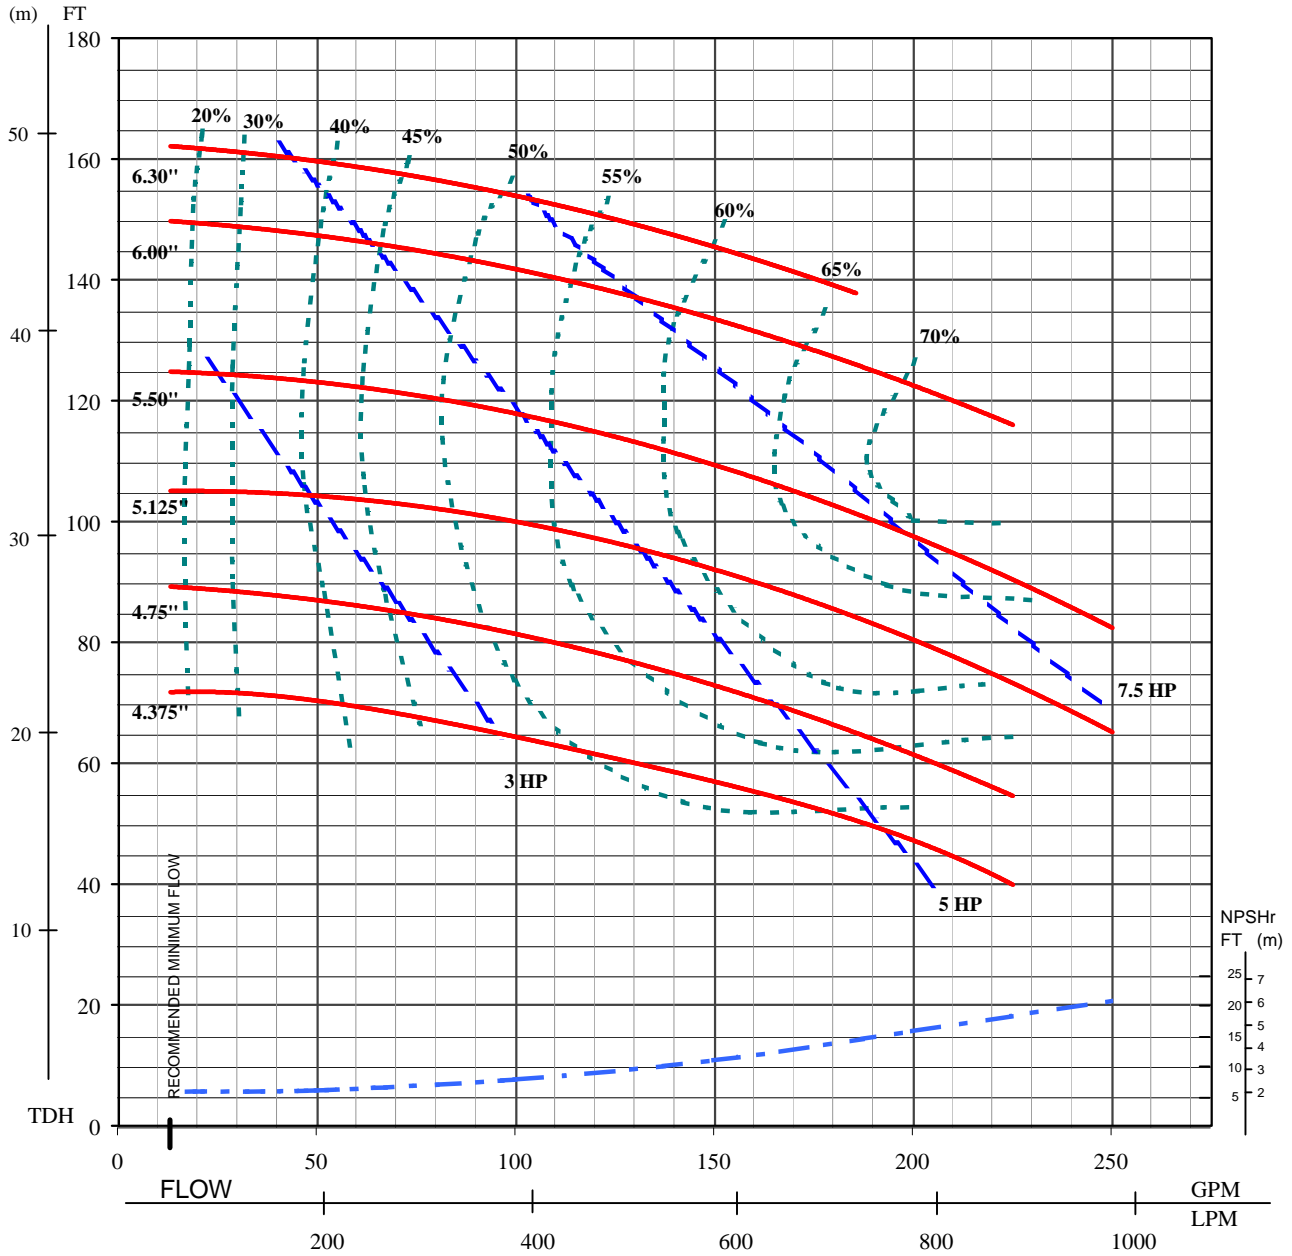

MDM-2526

Curve No.	IP20412.B	Max. Impeller Dia.	6.30"	Suction:	2 1/2"
RPM:	3500	# of Vanes:	6	Discharge:	2"
Date:	1/03	Approved:			