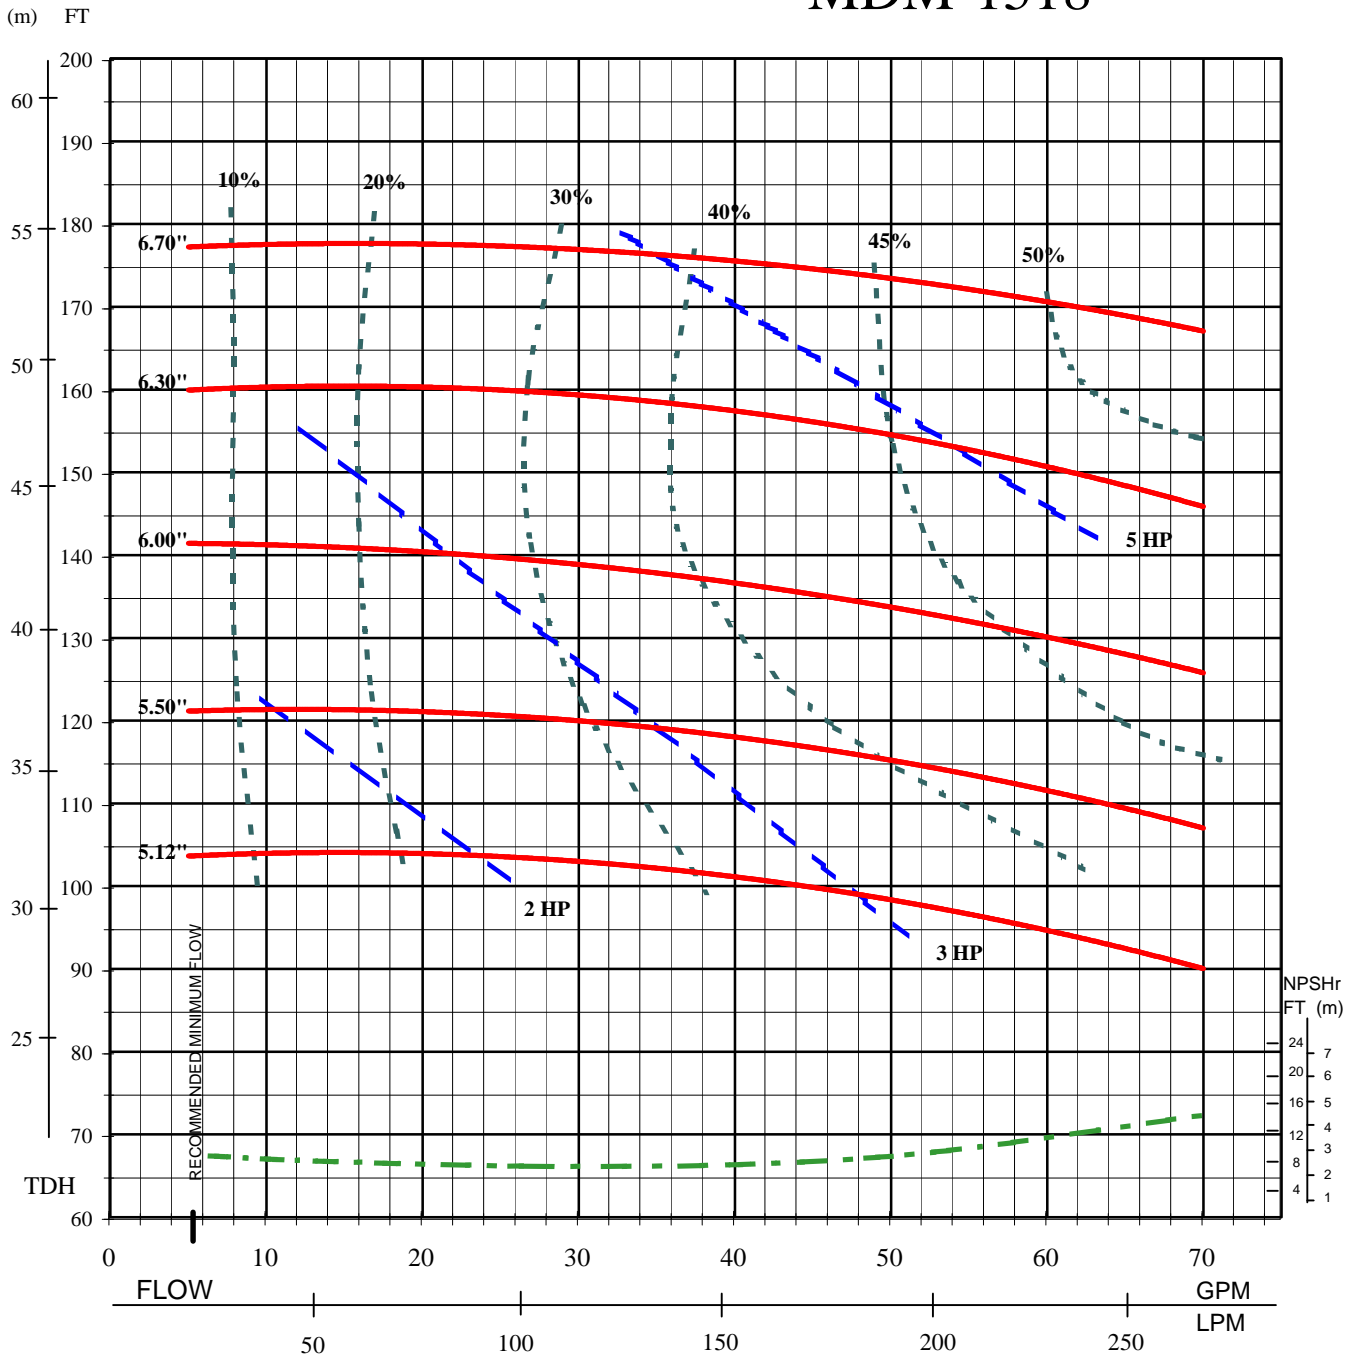

# MDM-1518

Curve No.	IP20409.C	Max. Impeller Dia.	6.70"	Suction:	1 1/2"
RPM:	3500	# of Vanes:	6	Discharge:	1"
Date:	4/04	Approved:			