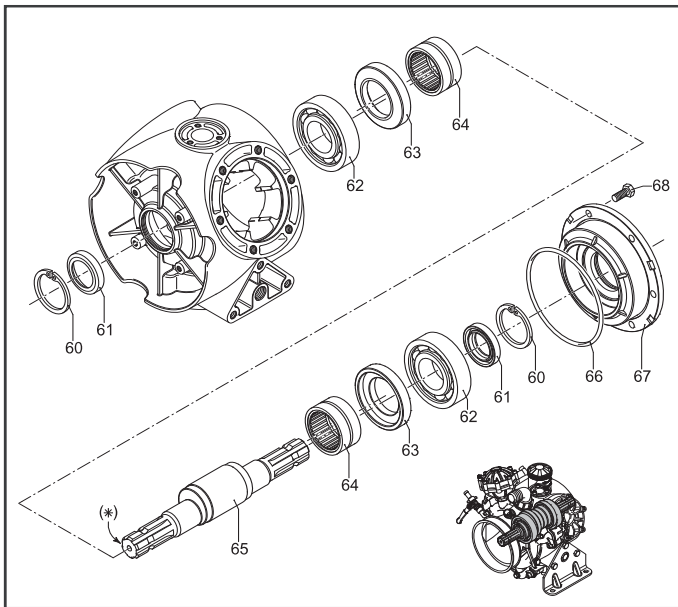

Parts Illustrations for Models 9910-DBA110 and 9910-DBA140

Parts List for Models 9910-DBA110 and 9910-DBA140

REF. NO.	PART NUMBER	DESCRIPTION	QTY. REQ'D
1	9910-2240100	Diaphragm pin	3
2	9910-580090	Retaining washer	3
3	9910-2240080	Diaphragm, Buna	3
4	9910-2240050	Sleeve DBA-110	3
4	9910-2240340	Sleeve DBA-140	3
5	9910-260230	Piston ring DBA-110	3
5	9910-2240360	Piston ring DBA-140	3
6	9910-2240060	Piston DBA-110	3
6	9910-2240350	Piston DBA-140	3
7	9910-260700	Piston pin DBA-110	3
7	9910-540070	Piston pin DBA-140	3
8	9910-160691	Pin ring	6
9	9910-2240090	Connecting rod	3
10	9910-2240110	Nut	3
11	9910-1800060	Black cap DBA-110	1
11	9910-750050	Red cap DBA-140	1
12	9910-1040060	O-Ring	1
14	9910-540290	Bolt	3
15	9910-2240070	Oil sight glass	1
16	9910-2240270	O-Ring	1
17	9910-2240010	Pump body DBA-110	1
17	9910-2240011	Pump body DBA-140	1
18	9910-2240450	Right head	2
20	9910-2240470	Bolt	18
21	9910-180101	O-Ring	1
22	9910-2240190	Base	2
23	9910-540100	Bolt	6
24	9910-820361	Plug	2
25	9910-2240451	Left head	1
27	9910-180020	Air valve	1
28	9910-650542	Gasket	1
29	9910-621781	Bolt	8
30	9910-629211	Upper air chamber	1
31	9910-550190	Air chamber diaphragm -Buna	1
33	9910-1520770	Lower air chamber	1
34	9910-1520740	Threaded Adaptor	8
35	9910-720030	O-Ring	1
36	9910-540550	Elbow 1-1/2"	1
37	9910-540540	Ring nut	1
38	9910-250310	O-Ring	1
39	9910-680070	O-Ring	6
40	9910-759051	Complete valve	6
41	9910-130491	Right valve	1
42	9910-110130	Hose barb 1/2"	2
43	9910-2240260	Valve elbow	2
44	2406-0023	Plug	2
45	9910-650330	Bolt	6