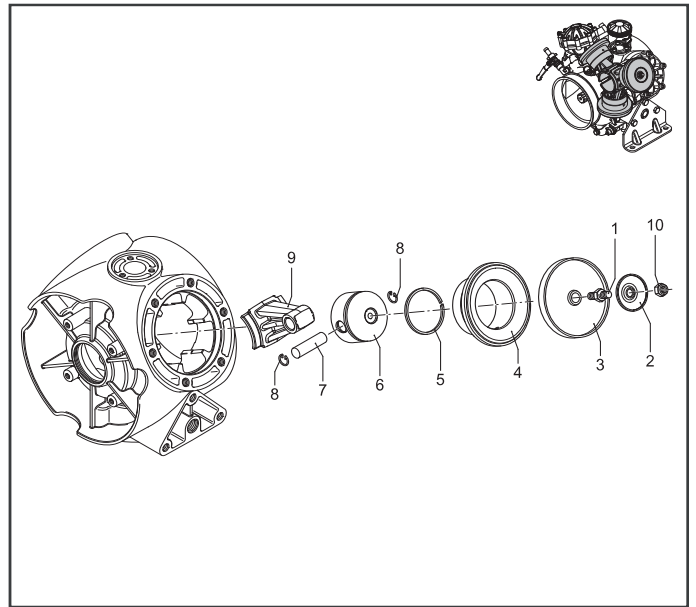

Parts Illustrations for Models 9910-DBA110 and 9910-DBA140

Parts List for Models 9910-DBA110 and 9910-DBA140

REF. NO.	PART NUMBER	DESCRIPTION	QTY. REQ'D
1	9910-2240100	Diaphragm pin	3
2	9910-580090	Retaining washer	3
3	9910-2240080	Diaphragm, Buna	3
4	9910-2240050	Sleeve DBA-110	3
4	9910-2240340	Sleeve DBA-140	3
5	9910-260230	Piston ring DBA-110	3
5	9910-2240360	Piston ring DBA-140	3
6	9910-2240060	Piston DBA-110	3
6	9910-2240350	Piston DBA-140	3
7	9910-260700	Piston pin DBA-110	3
7	9910-540070	Piston pin DBA-140	3
8	9910-160691	Pin ring	6
9	9910-2240090	Connecting rod	3
10	9910-2240110	Nut	3
11	9910-1800060	Black cap DBA-110	1
11	9910-750050	Red cap DBA-140	1
12	9910-1040060	O-Ring	1
14	9910-540290	Bolt	3
15	9910-2240070	Oil sight glass	1
16	9910-2240270	O-Ring	1
17	9910-2240010	Pump body DBA-110	1
17	9910-2240011	Pump body DBA-140	1
18	9910-2240450	Right head	2
20	9910-2240470	Bolt	18
21	9910-180101	O-Ring	1
22	9910-2240190	Base	2
23	9910-540100	Bolt	6
24	9910-820361	Plug	2
25	9910-2240451	Left head	1
27	9910-180020	Air valve	1
28	9910-650542	Gasket	1
29	9910-621781	Bolt	8
30	9910-629211	Upper air chamber	1
31	9910-550190	Air chamber diaphragm -Buna	1
33	9910-1520770	Lower air chamber	1
34	9910-1520740	Threaded Adaptor	8
35	9910-720030	O-Ring	1
36	9910-540550	Elbow 1-1/2"	1
37	9910-540540	Ring nut	1
38	9910-250310	O-Ring	1
39	9910-680070	O-Ring	6
40	9910-759051	Complete valve	6
41	9910-130491	Right valve	1
42	9910-110130	Hose barb 1/2"	2
43	9910-2240260	Valve elbow	2
44	2406-0023	Plug	2
45	9910-650330	Bolt	6