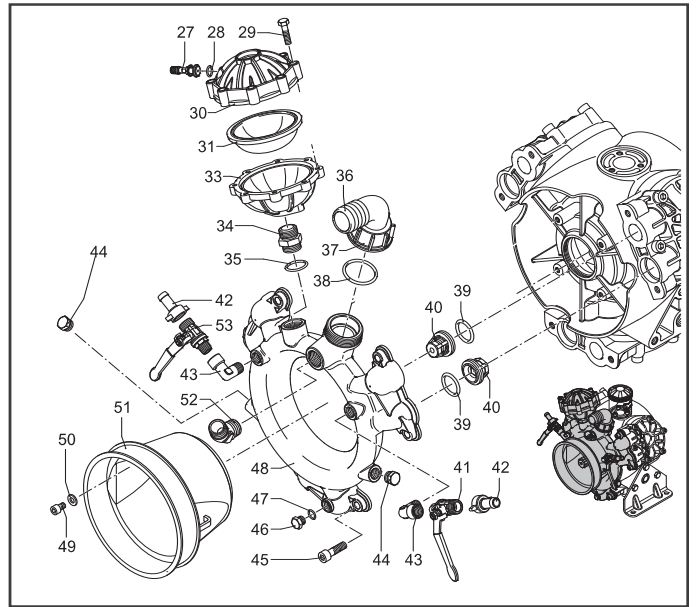

Parts Illustrations for Models 9910-DBA110 and 9910-DBA140

Parts List for Models 9910-DBA110 and 9910-DBA140

REF. NO.	PART NUMBER	DESCRIPTION	QTY. REQ'D
1	9910-2240100	Diaphragm pin	3
2	9910-580090	Retaining washer	3
3	9910-2240080	Diaphragm, Buna	3
4	9910-2240050	Sleeve DBA-110	3
4	9910-2240340	Sleeve DBA-140	3
5	9910-260230	Piston ring DBA-110	3
5	9910-2240360	Piston ring DBA-140	3
6	9910-2240060	Piston DBA-110	3
6	9910-2240350	Piston DBA-140	3
7	9910-260700	Piston pin DBA-110	3
7	9910-540070	Piston pin DBA-140	3
8	9910-160691	Pin ring	6
9	9910-2240090	Connecting rod	3
10	9910-2240110	Nut	3
11	9910-1800060	Black cap DBA-110	1
11	9910-750050	Red cap DBA-140	1
12	9910-1040060	O-Ring	1
14	9910-540290	Bolt	3
15	9910-2240070	Oil sight glass	1
16	9910-2240270	O-Ring	1
17	9910-2240010	Pump body DBA-110	1
17	9910-2240011	Pump body DBA-140	1
18	9910-2240450	Right head	2
20	9910-2240470	Bolt	18
21	9910-180101	O-Ring	1
22	9910-2240190	Base	2
23	9910-540100	Bolt	6
24	9910-820361	Plug	2
25	9910-2240451	Left head	1
27	9910-180020	Air valve	1
28	9910-650542	Gasket	1
29	9910-621781	Bolt	8
30	9910-629211	Upper air chamber	1
31	9910-550190	Air chamber diaphragm -Buna	1
33	9910-1520770	Lower air chamber	1
34	9910-1520740	Threaded Adaptor	8
35	9910-720030	O-Ring	1
36	9910-540550	Elbow 1-1/2"	1
37	9910-540540	Ring nut	1
38	9910-250310	O-Ring	1
39	9910-680070	O-Ring	6
40	9910-759051	Complete valve	6
41	9910-130491	Right valve	1
42	9910-110130	Hose barb 1/2"	2
43	9910-2240260	Valve elbow	2
44	2406-0023	Plug	2
45	9910-650330	Bolt	6

REF. NO.	PART NUMBER	DESCRIPTION	QTY. REQ'D
46	9910-880581	Cap, brass	1
47	9910-820510	O-Ring	1
48	9910-2240460	Manifold	1
49	9910-850250	Bolt	4
50	9910-390311	Washer	4
51	9910-1500470	Shield	1
52	9910-851650	Outlet elbow	1
53	9910-KIT2497	Left valve	1
60	9910-2240160	Snap ring	2
61	9910-2240150	Seal ring	2
62	9910-2240430	Bearing	2
63	9910-2240121	Con rod ring	2
64	9910-850320	Roller bearing	2
65	9910-2240173	Crankshaft	1
66	9910-2240290	O-ring	1
67	9910-2240020	Flange	1
68	9910-160670	Bolt	6

**9910-KIT2444
Diaphragm Kit**

REF. NO.	QTY.
3	3

**9910-KIT2445
Valve Kit**

REF. NO.	QTY.
39	6
40	6

**9910-KIT2446
O-Ring Kit**

REF. NO.	QTY.
12	1
16	1
21	2
35	1
38	1
39	6
47	1
66	1

REF. NO.	DESCRIPTION	Tightening Torque	
		In Lbs.	Nm
1	Dia. Pin	262.5	29.4
10	Nut	262.5	29.4
14	Bolt	87.5	9.8
20	Bolt	435.5	49.0
23	Bolt	435.5	49.0
24	Plug	171.4	19.6
27	Air valve	34.5	3.9
29	Bolt	171.4	19.6
44	Plug	171.4	19.6
45	Bolt	350.0	39.2
46	Brass cap	171.4	19.6
49	Bolt	87.5	9.8
68	Bolt	350.0	39.2