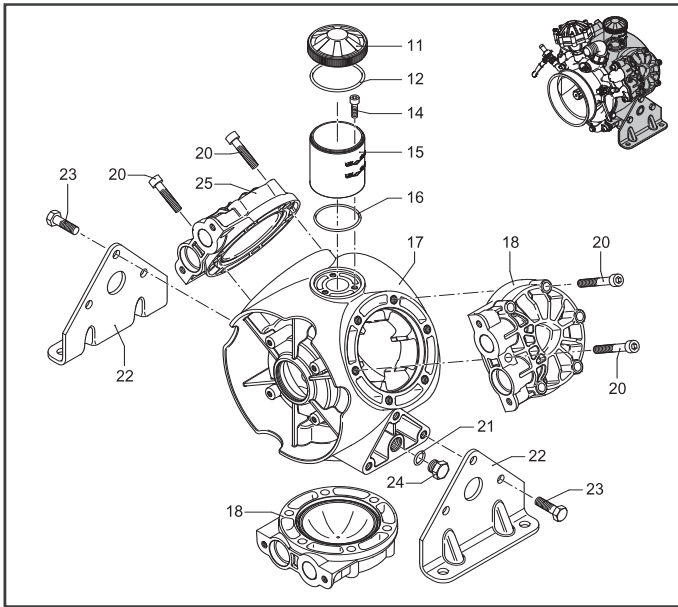

Parts Illustrations for Models 9910-DBA110 and 9910-DBA140

Parts List for Models 9910-DBA110 and 9910-DBA140

REF. NO.	PART NUMBER	DESCRIPTION	QTY. REQ'D
1	9910-2240100	Diaphragm pin	3
2	9910-580090	Retaining washer	3
3	9910-2240080	Diaphragm, Buna	3
4	9910-2240050	Sleeve DBA-110	3
4	9910-2240340	Sleeve DBA-140	3
5	9910-260230	Piston ring DBA-110	3
5	9910-2240360	Piston ring DBA-140	3
6	9910-2240060	Piston DBA-110	3
6	9910-2240350	Piston DBA-140	3
7	9910-260700	Piston pin DBA-110	3
7	9910-540070	Piston pin DBA-140	3
8	9910-160691	Pin ring	6
9	9910-2240090	Connecting rod	3
10	9910-2240110	Nut	3
11	9910-1800060	Black cap DBA-110	1
11	9910-750050	Red cap DBA-140	1
12	9910-1040060	O-Ring	1
14	9910-540290	Bolt	3
15	9910-2240070	Oil sight glass	1
16	9910-2240270	O-Ring	1
17	9910-2240010	Pump body DBA-110	1
17	9910-2240011	Pump body DBA-140	1
18	9910-2240450	Right head	2
20	9910-2240470	Bolt	18
21	9910-180101	O-Ring	1
22	9910-2240190	Base	2
23	9910-540100	Bolt	6
24	9910-820361	Plug	2
25	9910-2240451	Left head	1
27	9910-180020	Air valve	1
28	9910-650542	Gasket	1
29	9910-621781	Bolt	8
30	9910-629211	Upper air chamber	1
31	9910-550190	Air chamber diaphragm -Buna	1
33	9910-1520770	Lower air chamber	1
34	9910-1520740	Threaded Adaptor	8
35	9910-720030	O-Ring	1
36	9910-540550	Elbow 1-1/2"	1
37	9910-540540	Ring nut	1
38	9910-250310	O-Ring	1
39	9910-680070	O-Ring	6
40	9910-759051	Complete valve	6
41	9910-130491	Right valve	1
42	9910-110130	Hose barb 1/2"	2
43	9910-2240260	Valve elbow	2
44	2406-0023	Plug	2
45	9910-650330	Bolt	6

REF. NO.	PART NUMBER	DESCRIPTION	QTY. REQ'D
46	9910-880581	Cap, brass	1
47	9910-820510	O-Ring	1
48	9910-2240460	Manifold	1
49	9910-850250	Bolt	4
50	9910-390311	Washer	4
51	9910-1500470	Shield	1
52	9910-851650	Outlet elbow	1
53	9910-KIT2497	Left valve	1
60	9910-2240160	Snap ring	2
61	9910-2240150	Seal ring	2
62	9910-2240430	Bearing	2
63	9910-2240121	Con rod ring	2
64	9910-850320	Roller bearing	2
65	9910-2240173	Crankshaft	1
66	9910-2240290	O-ring	1
67	9910-2240020	Flange	1
68	9910-160670	Bolt	6

**9910-KIT2444
Diaphragm Kit**

REF. NO.	QTY.
3	3

**9910-KIT2445
Valve Kit**

REF. NO.	QTY.
39	6
40	6

**9910-KIT2446
O-Ring Kit**

REF. NO.	QTY.
12	1
16	1
21	2
35	1
38	1
39	6
47	1
66	1

REF. NO.	DESCRIPTION	Tightening Torque	
		In Lbs.	Nm
1	Dia. Pin	262.5	29.4
10	Nut	262.5	29.4
14	Bolt	87.5	9.8
20	Bolt	435.5	49.0
23	Bolt	435.5	49.0
24	Plug	171.4	19.6
27	Air valve	34.5	3.9
29	Bolt	171.4	19.6
44	Plug	171.4	19.6
45	Bolt	350.0	39.2
46	Brass cap	171.4	19.6
49	Bolt	87.5	9.8
68	Bolt	350.0	39.2