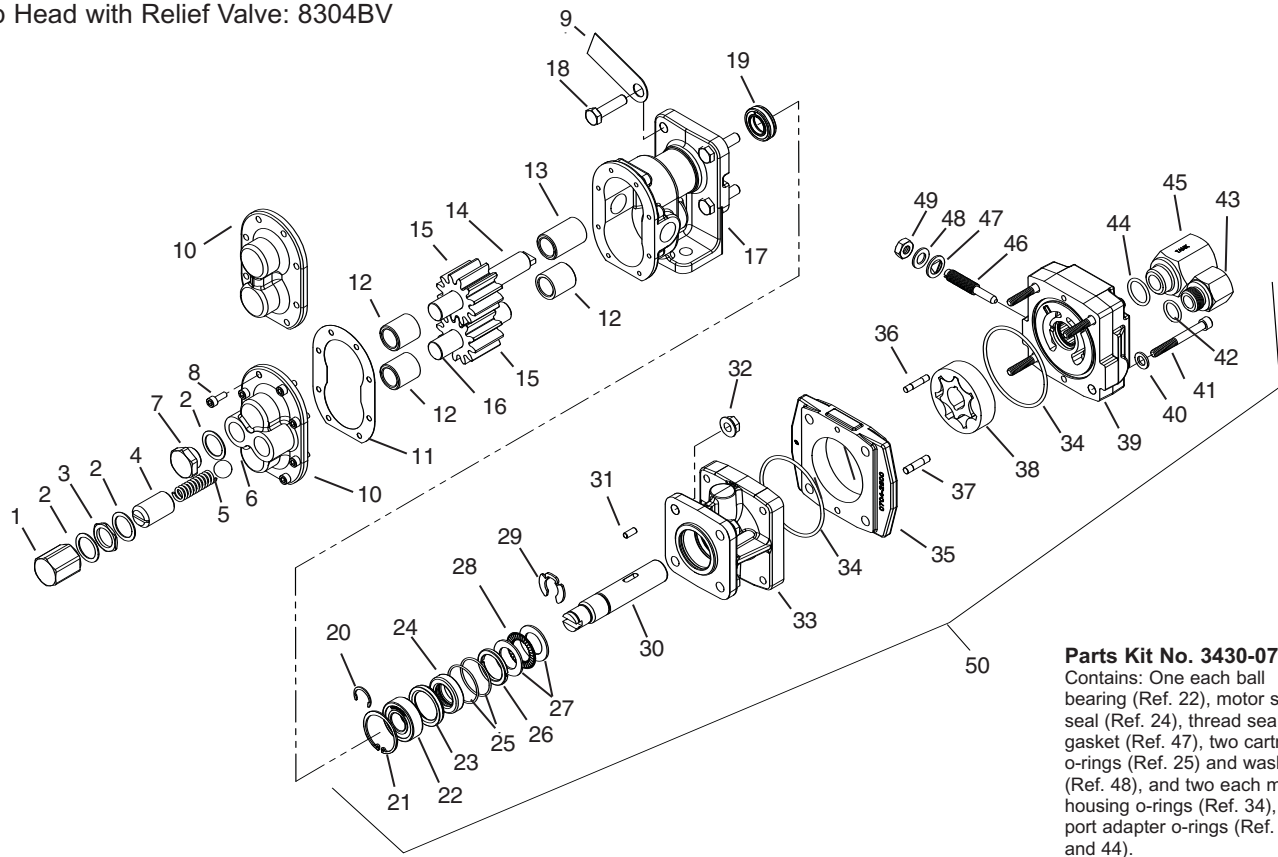

Pump Head Only: 8304B

Pump Head with Relief Valve: 8304BV

Parts Kit No. 3430-0748
 Contains: One each ball bearing (Ref. 22), motor shaft seal (Ref. 24), thread seal gasket (Ref. 47), two cartridge o-rings (Ref. 25) and washer (Ref. 48), and two each motor housing o-rings (Ref. 34), and port adapter o-rings (Ref. 42 and 44).

Ref. No.	Part No.	Description	Qty.
26	1410-0130	Spacer (2010 & newer models)	1
26	1410-0074	Seal Spacer (models before 2010)	1
27	2029-0010	Thrust Bearing Race	2
28	2029-0009	Thrust Bearing	1
29	1810-0026	Snap Ring	1
30	0539-2500	Hyd. Motor Drive Shaft	1
31	1610-0031	Key	1
32	2250-0060	Lock Nut	4
33	0150-2500C	Motor Body (includes main bearing)	1
34	1720-0110	O-ring	2
35	0704-2500C1	Gerotor Housing	1
36	1600-0037	Dowel Pin	1
37	1600-0044	Dowel Pin	1
38	3900-0048	Gerotor Assembly	1
39	0254-2500C2	Motor Endplate (includes main bearing)	1
40	2270-0039	Washer	4
41	2220-0032	Cap Screw	4
42	1720-0108	O-ring	1
43	3360-0021A	Pressure Port Adapter	1
44	1720-0262	O-ring	1
45	3320-0051A	Tank Port Adapter	1
46	3220-0029	Bypass Adjusting Screw	1
47	1700-0047	Gasket	1
48	2270-0027	Washer	1
49	2250-0038	Jam Nut	1
50	2500-0023C	Complete Motor Assembly	1