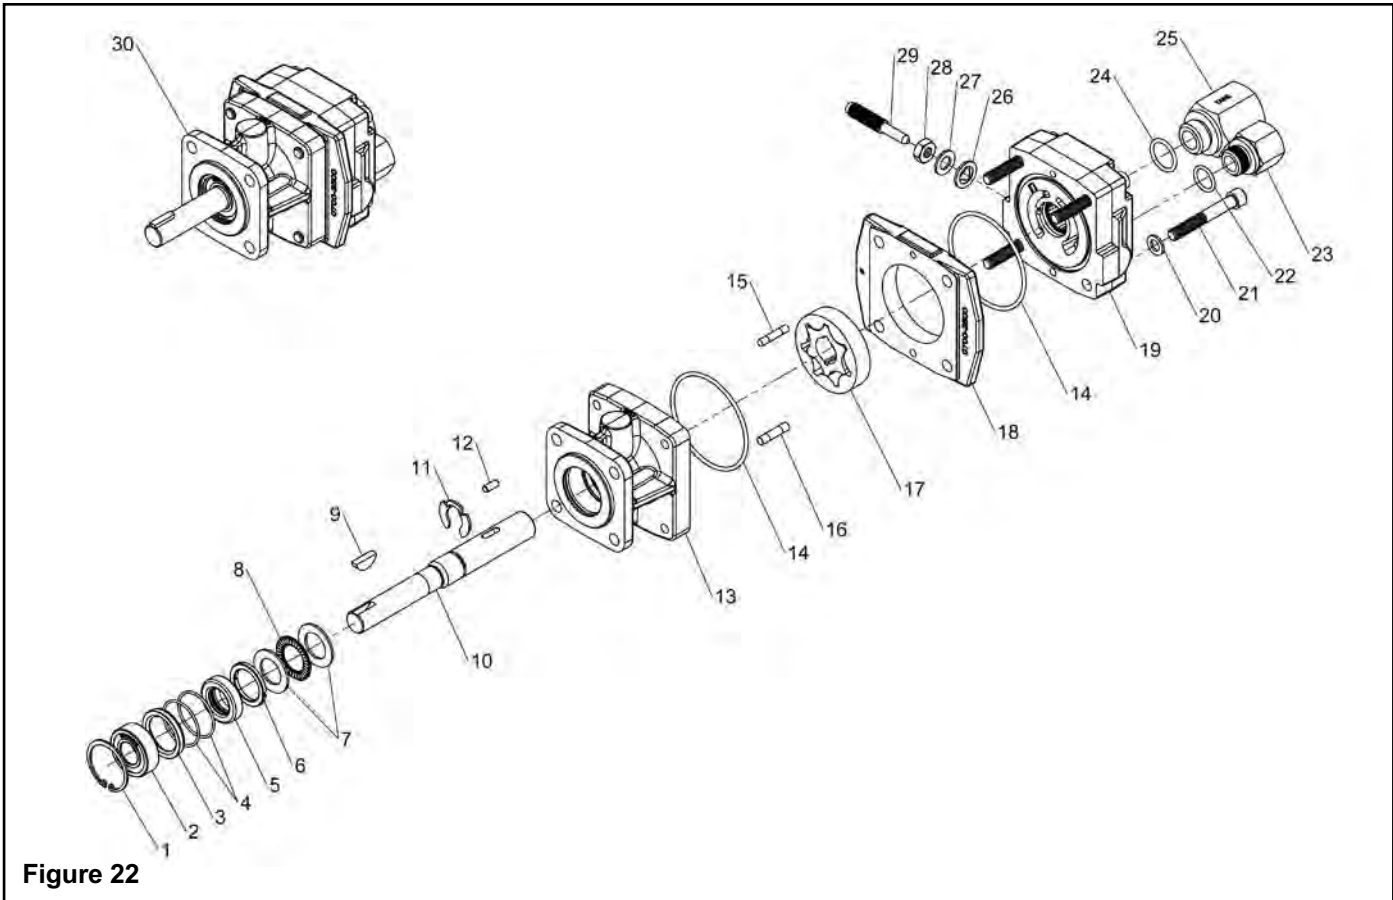

Model No. 2500-0087C and 2500-0088C Hydraulic Motor Parts List

Ref. No.	Part No.	Description	Qty.
1	1820-0013	Retaining Ring (Int.)	1
2 ¹	2000-0010	Ball Bearing	1
3	1410-0131	Front Cartridge (2010 & newer models)	1
3	1410-0073	Front Spacer (Models before 2010)	1
4 ¹	1720-0268	O-ring(2010 & newer models)	2
4		(Not used in Models before 2010)	
5 ¹	2104-0010	Oil Seal (Only sold in kit)	1
6	1410-0130	Spacer(2010 & newer models)	1
6	1410-0074	Seal Spacer (Models before 2010)	1
7	2029-0010	Thrust BearingRace	2
8	2029-0009	Thrust Bearing	1
9	1610-0012	Key	1
10	0530-2500	Shaft (Models 1802C/1803C, 1804C/1805C)	1
10	0532-2500	Shaft (Models 1806C/1807C, 1824C/1825C, 1826C/1827C)	1
11	1810-0026	Snap Ring	1
12	1610-0031	Key (Models 1802C/1803C, 1804C/1805C)	1
12	1610-0055	Key (Models 1806C/1807C, 1824C/1825C, 1826C/1827C)	1
13	0150-2500C	Motor Body (Includes Main Bearing)	1
14 ¹	1720-0110	O-ring	2
15	1600-0037	Dowel Pin (Models 1802C/1803C, 1804C/1805C)	1
15	1600-0068	Dowel Pin (Models 1806C/1807C, 1824C/1825C, 1826C/1827C)	1