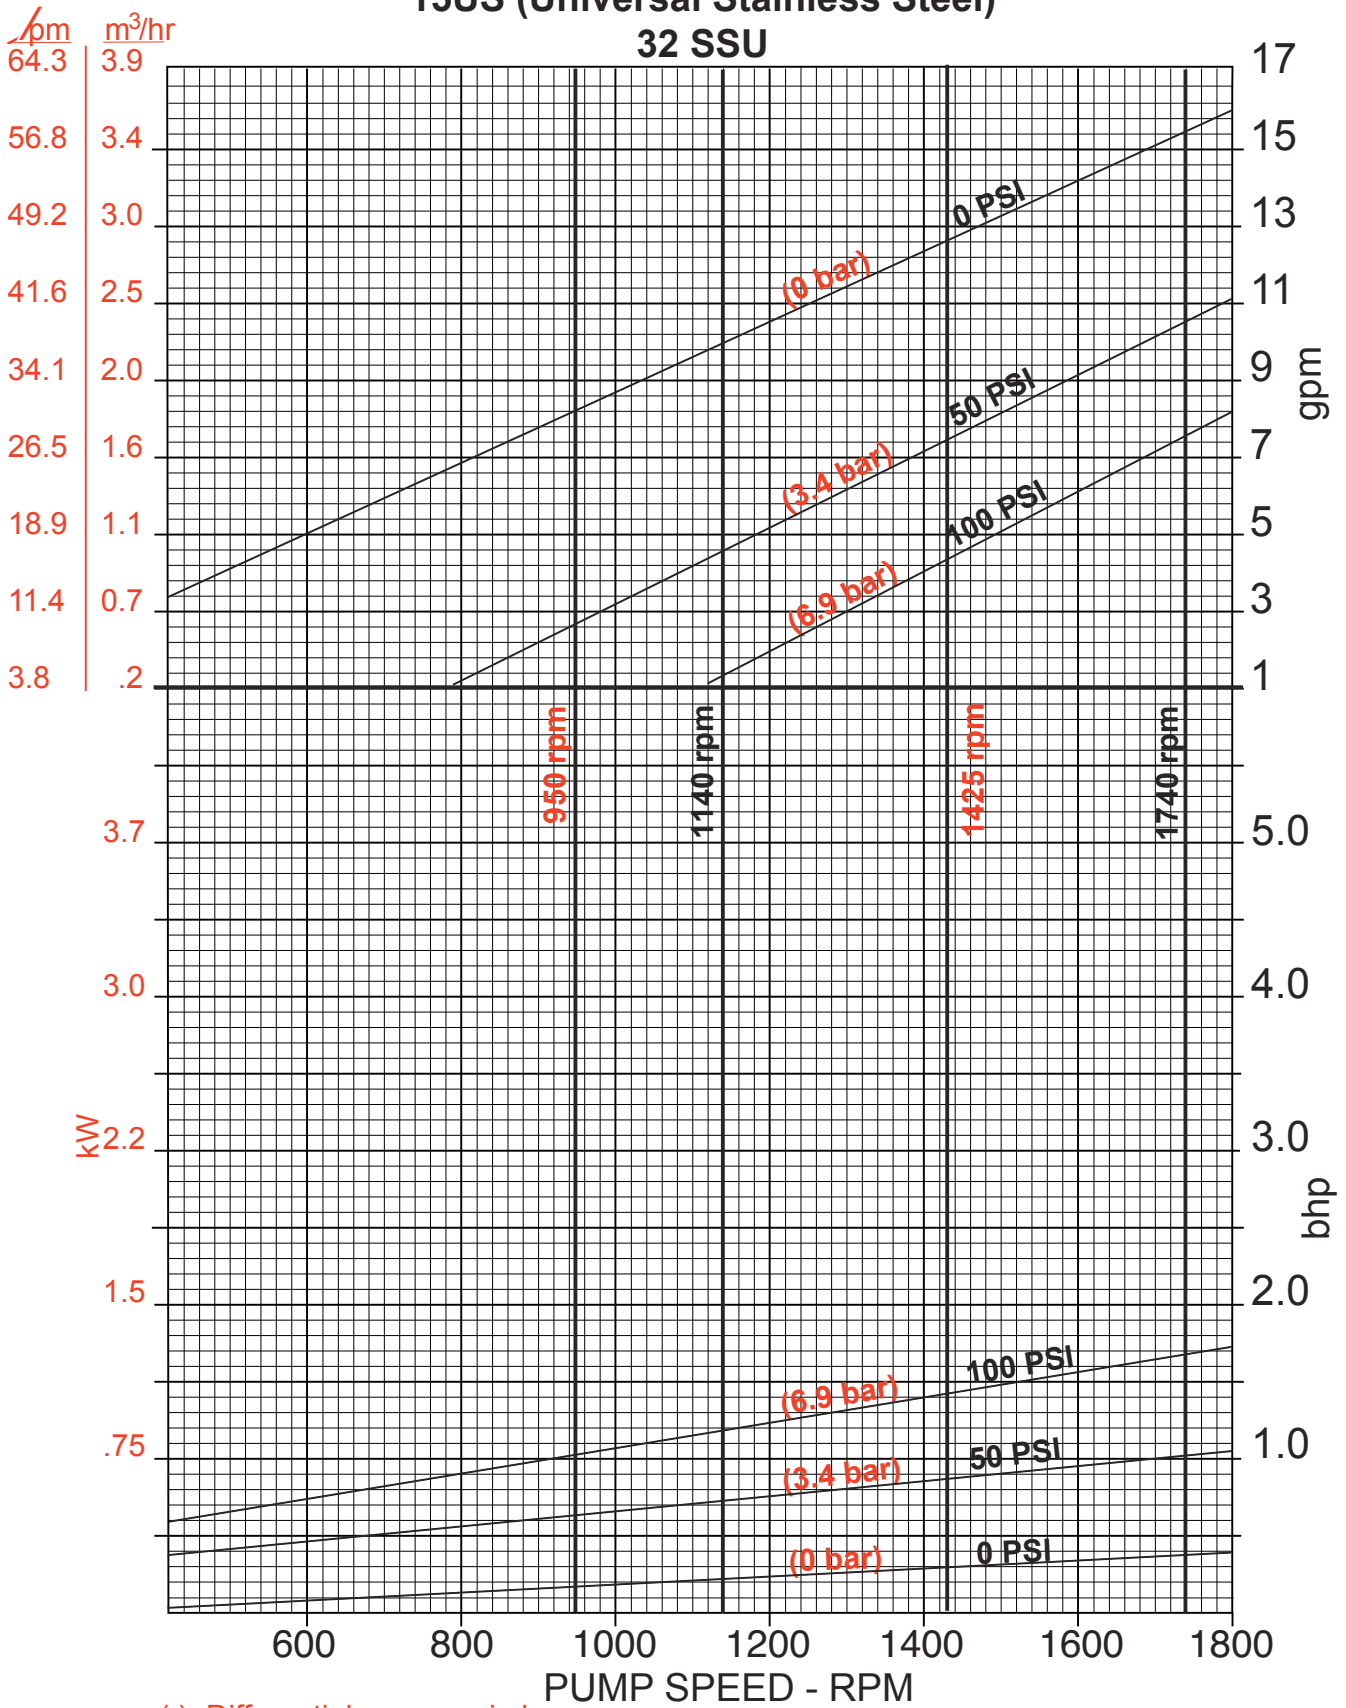

15US (Universal Stainless Steel) 32 SSU

()=Differential pressure in bars