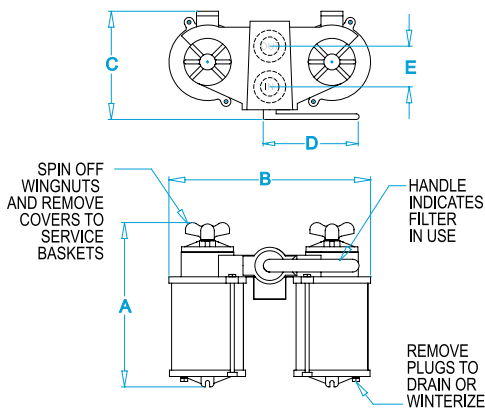

VERTICAL DUPLEX WATER STRAINERS

932 SERIES BRONZE CASTINGS CLEAR SIGHT GLASS

933 SERIES BRONZE CASTINGS BRONZE ENCLOSURES

#304 SS Basket	Monel Basket	NPT Pipe Size	A	B	C	D	E	Ratio	Weight
932-0500-00	932-0500-01	1/2"	-	-	-	-	-	54	11.0
932-0750-00	932-0750-01	3/4"	-	-	-	-	-	36	12.0
932-1000-00	932-1000-01	1"	9.4	13.5	6.5	3.3	2.5	28	18.5
932-1250-00	932-1250-01	1-1/4"	11.0	13.5	6.5	3.3	2.5	24	20.0
932-1500-00	932-1500-01	1-1/2"	12.8	17.2	10.2	5.1	3.9	20	52.0
932-2000-00	932-2000-01	2"	14.7	17.2	10.2	5.1	3.9	14	56.0
932-2500-00	932-2500-01	2-1/2"	20.0	17.5	12.6	5.1	5.5	11	60.0
932-3000-00	932-3000-00	3"	20.0	17.5	12.6	6.3	5.5	9	116.0
933-0500-00	933-0500-01	1/2"	-	-	-	-	-	54	14.2
933-0750-00	933-0750-01	3/4"	-	-	-	-	-	36	16.1
933-1000-00	933-1000-01	1"	9.4	13.5	6.5	3.3	2.5	28	23.4
933-1250-00	933-1250-01	1-1/4"	11.0	13.5	6.5	3.3	2.5	24	26.7
933-1500-00	933-1500-01	1-1/2"	12.8	17.2	10.2	5.1	3.9	20	65.9
933-2000-00	933-2000-01	2"	14.7	17.2	10.2	5.1	3.9	14	70.6
933-2500-00	933-2500-01	2-1/2"	20.0	17.5	12.6	5.1	5.5	11	78.3
933-3000-00	933-3000-01	3"	20.0	17.5	12.6	6.3	5.5	9	135.2

VD-S SERIES

- Ratio means the ratio of open filter basket area to cross-sectional pipe area.
- For compliance with ABS standards add prefix "A" to specify #316 stainless steel enclosure in place of the plastic sight glass (ie: AVD-1000-S).
- Add suffix "FM" for 60-mesh fine mesh filter basket insert. Other mesh count are available by special order.