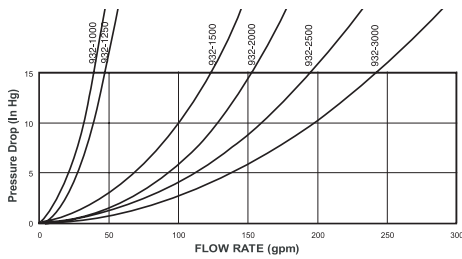

VERTICAL DUPLEX WATER STRAINERS

932 SERIES BRONZE CASTINGS CLEAR SIGHT GLASS

933 SERIES BRONZE CASTINGS BRONZE ENCLOSURES

#304 SS Basket	Monel Basket	NPT Pipe Size	A	B	C	D	E	Ratio	Weight
932-0500-00	932-0500-01	1/2"	-	-	-	-	-	54	11.0
932-0750-00	932-0750-01	3/4"	-	-	-	-	-	36	12.0
932-1000-00	932-1000-01	1"	9.4	13.5	6.5	3.3	2.5	28	18.5
932-1250-00	932-1250-01	1-1/4"	11.0	13.5	6.5	3.3	2.5	24	20.0
932-1500-00	932-1500-01	1-1/2"	12.8	17.2	10.2	5.1	3.9	20	52.0
932-2000-00	932-2000-01	2"	14.7	17.2	10.2	5.1	3.9	14	56.0
932-2500-00	932-2500-01	2-1/2"	20.0	17.5	12.6	5.1	5.5	11	60.0
932-3000-00	932-3000-00	3"	20.0	17.5	12.6	6.3	5.5	9	116.0
933-0500-00	933-0500-01	1/2"	-	-	-	-	-	54	14.2
933-0750-00	933-0750-01	3/4"	-	-	-	-	-	36	16.1
933-1000-00	933-1000-01	1"	9.4	13.5	6.5	3.3	2.5	28	23.4
933-1250-00	933-1250-01	1-1/4"	11.0	13.5	6.5	3.3	2.5	24	26.7
933-1500-00	933-1500-01	1-1/2"	12.8	17.2	10.2	5.1	3.9	20	65.9
933-2000-00	933-2000-01	2"	14.7	17.2	10.2	5.1	3.9	14	70.6
933-2500-00	933-2500-01	2-1/2"	20.0	17.5	12.6	5.1	5.5	11	78.3
933-3000-00	933-3000-01	3"	20.0	17.5	12.6	6.3	5.5	9	135.2

VD-S SERIES

- Ratio means the ratio of open filter basket area to cross-sectional pipe area.
- For compliance with ABS standards add prefix "A" to specify #316 stainless steel enclosure in place of the plastic sight glass (ie: AVD-1000-S).
- Add suffix "FM" for 60-mesh fine mesh filter basket insert. Other mesh count are available by special order.