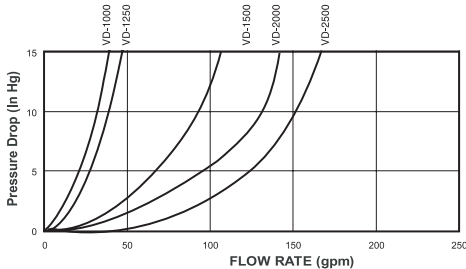

VERTICAL DUPLEX WATER STRAINERS

932 SERIES BRONZE CASTINGS CLEAR SIGHT GLASS

933 SERIES BRONZE CASTINGS BRONZE ENCLOSURES

#304 SS Basket	Monel Basket	NPT Pipe Size	A	B	C	D	E	Ratio	Weight
932-0500-00	932-0500-01	1/2"	-	-	-	-	-	54	11.0
932-0750-00	932-0750-01	3/4"	-	-	-	-	-	36	12.0
932-1000-00	932-1000-01	1"	9.4	13.5	6.5	3.3	2.5	28	18.5
932-1250-00	932-1250-01	1-1/4"	11.0	13.5	6.5	3.3	2.5	24	20.0
932-1500-00	932-1500-01	1-1/2"	12.8	17.2	10.2	5.1	3.9	20	52.0
932-2000-00	932-2000-01	2"	14.7	17.2	10.2	5.1	3.9	14	56.0
932-2500-00	932-2500-01	2-1/2"	20.0	17.5	12.6	5.1	5.5	11	60.0
932-3000-00	932-3000-00	3"	20.0	17.5	12.6	6.3	5.5	9	116.0
933-0500-00	933-0500-01	1/2"	-	-	-	-	-	54	14.2
933-0750-00	933-0750-01	3/4"	-	-	-	-	-	36	16.1
933-1000-00	933-1000-01	1"	9.4	13.5	6.5	3.3	2.5	28	23.4
933-1250-00	933-1250-01	1-1/4"	11.0	13.5	6.5	3.3	2.5	24	26.7
933-1500-00	933-1500-01	1-1/2"	12.8	17.2	10.2	5.1	3.9	20	65.9
933-2000-00	933-2000-01	2"	14.7	17.2	10.2	5.1	3.9	14	70.6
933-2500-00	933-2500-01	2-1/2"	20.0	17.5	12.6	5.1	5.5	11	78.3
933-3000-00	933-3000-01	3"	20.0	17.5	12.6	6.3	5.5	9	135.2

VD-S SERIES

- Ratio means the ratio of open filter basket area to cross-sectional pipe area.
- For compliance with ABS standards add prefix "A" to specify #316 stainless steel enclosure in place of the plastic sight glass (ie: AVD-1000-S).
- Add suffix "FM" for 60-mesh fine mesh filter basket insert. Other mesh count are available by special order.