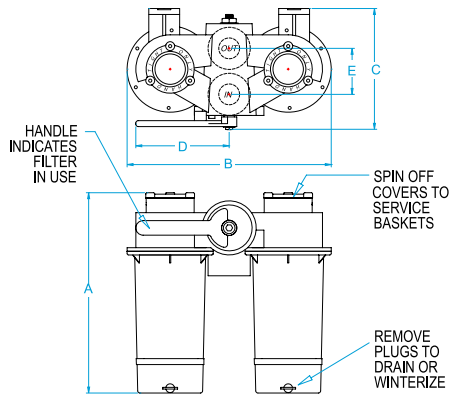

VERTICAL DUPLEX WATER STRAINERS

932 SERIES BRONZE CASTINGS CLEAR SIGHT GLASS

933 SERIES BRONZE CASTINGS BRONZE ENCLOSURES

#304 SS Basket	Monel Basket	NPT Pipe Size	A	B	C	D	E	Ratio	Weight
932-0500-00	932-0500-01	1/2"	-	-	-	-	-	54	11.0
932-0750-00	932-0750-01	3/4"	-	-	-	-	-	36	12.0
932-1000-00	932-1000-01	1"	9.4	13.5	6.5	3.3	2.5	28	18.5
932-1250-00	932-1250-01	1-1/4"	11.0	13.5	6.5	3.3	2.5	24	20.0
932-1500-00	932-1500-01	1-1/2"	12.8	17.2	10.2	5.1	3.9	20	52.0
932-2000-00	932-2000-01	2"	14.7	17.2	10.2	5.1	3.9	14	56.0
932-2500-00	932-2500-01	2-1/2"	20.0	17.5	12.6	5.1	5.5	11	60.0
932-3000-00	932-3000-00	3"	20.0	17.5	12.6	6.3	5.5	9	116.0
933-0500-00	933-0500-01	1/2"	-	-	-	-	-	54	14.2
933-0750-00	933-0750-01	3/4"	-	-	-	-	-	36	16.1
933-1000-00	933-1000-01	1"	9.4	13.5	6.5	3.3	2.5	28	23.4
933-1250-00	933-1250-01	1-1/4"	11.0	13.5	6.5	3.3	2.5	24	26.7
933-1500-00	933-1500-01	1-1/2"	12.8	17.2	10.2	5.1	3.9	20	65.9
933-2000-00	933-2000-01	2"	14.7	17.2	10.2	5.1	3.9	14	70.6
933-2500-00	933-2500-01	2-1/2"	20.0	17.5	12.6	5.1	5.5	11	78.3
933-3000-00	933-3000-01	3"	20.0	17.5	12.6	6.3	5.5	9	135.2

VD-S SERIES

- Ratio means the ratio of open filter basket area to cross-sectional pipe area.
- For compliance with ABS standards add prefix "A" to specify #316 stainless steel enclosure in place of the plastic sight glass (ie: AVD-1000-S).
- Add suffix "FM" for 60-mesh fine mesh filter basket insert. Other mesh count are available by special order.