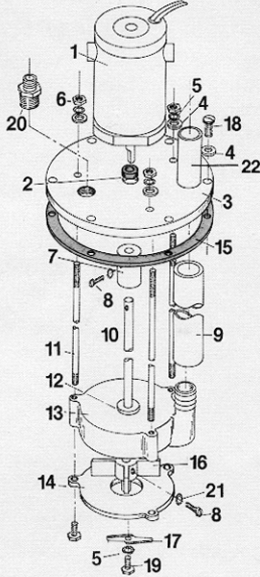

GROCO®

MPT MACERATOR/DISCHARGE PUMP PARTS

(U.S. Patent No. 4324007)

ITEM	PART NO.		PART NAME	QTY
	MPT-600 Series	MPT-720 Series		
1	(Voltage)-C MPT	(Voltage)-RAE MPT	Motor	1
2	037-075-8	037-075-8	Seal	1
3	MPT-602	MPT-722	Flange	1
4	16-S	16-S	Washer	9
5	14ETS	14 ETS	Lockwashers	3
6	1420HS	1420 HS	Hex Nut	6
7	MP-724	MP-724	Coupling	1
8	1024X12RS	1024 x 12 RS	Screws	2
9	3/4" ID	1" ID	Hose	1
10	MP-728 x (length)	MP-728 x (length)	Shaft	1
11	MP-725 x (length)	MP-725 x (length)	Tie Rods	3
12	MP-729	MP-729	Bushing	1
13	MPT-600-B	MPT-720-B	Body Casting	1
14	MP-601	MP-721	Cover Casting	1
15	MP-726	MP-726	Gasket	1
16	MP-603	MP-723	Impeller	1
17	MP-727	MP-727	Macerator Blade	1
18	1420X114RS	1420 x 114 RS	Screws	6
19	1428X12HS	1428 x 12 HS	Bolt	1
20	PTH-5062	PTH-5062	Pump Vent Fitting	1
21	10ETS	10 ETS	Lockwasher	3
22	MPDC-750	MPDC-1000	Discharge	1
Not Shown	202-THV	202-THV	Thru-Hull Vent	1
Not Shown	1032X12HS	1428 x 12 HS	Motor/Flange Screws	2

MPS MACERATOR/DISCHARGE PUMP PARTS

(U.S. Patent No. 4324007)

ITEM	PART NO.		PART NAME	QTY
	MPS-600 Series	MPS-720 Series		
1	BP-10-2	BP-10-2	Wire Grommet	1
2	MPS-602	MPS-722	Flange	1
3	MPDC-750	MPDC-1000	Discharge Fitting	1
4	1420X114RS	1420 x 114 RS	Screws	6
5	16-S	16-S	Washers	9
6	PTH-5062	PTH-5062	Pump Vent Fitting	1
7	1420HS	1420 HS	Hex Nuts	6
8	14ETS	14 ETS	Lockwashers	4
9	GS-4-SS	GS-4-SS	Clamp	1
10	MP-726	MP-726	Gasket	1
11	SBP-201	CP-5004	Motor Boot	1
12	H-52-SS	H-64-SS	Clamp	1
13	(Voltage)-C MPS	(Voltage)-RAE MPS	Motor	1
14	MP-725 x (length)	MP-725 x (length)	Tie Rods	3
15	037-075-8	037-075-8	Shaft Seals	3
16	MPS-600-B	MPS-720-B	Body Casting	1
17	MP-603	MP-723	Impeller	1
18	1032X12HS	1024 x 58 RS	Screw	1
19	10ETS	10 ETS	Lockwashers	1
20	MP-601	MP-721	Cover Casting	1
21	1420X12HB	1420 x 12 HB	Bolt	4
22	1032X12HS	1428 x 12 HS	Screw	2
23	PFW-5	PFW-5	Washer	2
24	3/4" ID	1" ID	Hose	1
25	MP-727	MP-727	Macerator Blade	1
Not Shown	202-THV	202-THV	Thru-Hull Vent	1