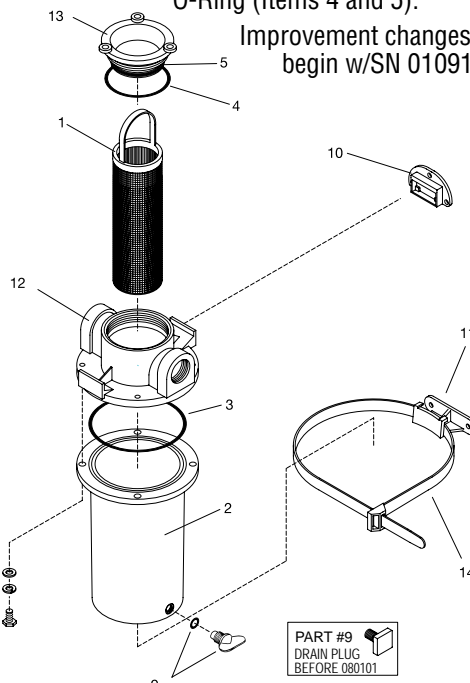

Non-metallic baskets are interchangeable with metallic baskets. Monel filter baskets are available on special order. Refer to the replacement parts section for more information.

Maintenance: Inspect and clean the filter basket frequently. A seasonal application of water-proof grease that is Silicon or Teflon® based (do not use Petroleum based grease) to the cap threads and o-ring will assure easy cap loosening for inspections and cleaning.

Use only mild soapy water to clean the sight glass.

Hand-tight is sufficient for a safe and leak-proof seal following cap removal and replacement, but if you wish to "snug" the cap use GROCO® SW-2531 Spanner Wrench.

Multiple Consumers from a single strainer: Connecting multiple consumers of filtered water to a single strainer is not recommended, but we realize that some installers will do this to reduce cost and save space. To prevent dangerous flow restrictions to one or more of the connected consumers use a GROCO® RWM series Raw Water Manifold.

Self-Cleaning Strainers: If the frequency of filter basket cleanings becomes difficult because of debris-laden water or water filled with sea grass or jelly fish, consider a GROCO® Hydromatic self-cleaning strainer.

SVC NOTES: Plastic Strainer Cap fits all Older Models.

A design improvement necessitates changes to the cap (Item-13) and Cap O-Ring (Items 4 and 5).

Improvement changes begin w/SN 010910.

Kit Item	Name	Qty	ARG-750	ARG-755	ARG-500	ARG-500	ARG-503	ARG-503	ARG-753	ARG-753	ARG-753	ARG-1000	ARG-1000	ARG-1210	ARG-1250	ARG-1500	ARG-1500	ARG-2015	ARG-2000	ARG-2515	ARG-2520	ARG-2500	ARG-2500	ARG-2003	ARG-2003	ARG-2503	ARG-2503	ARG-3000	ARG-3000
1	Basket, SS	1	SS-69-C	SS-69-B	SS-69-B	SS-76-B	SS-76-B	SS-76-B	SS-76-B	SS-76-B	SS-76-B	SS-76-B	SS-76-B	SS-76-B	SS-76-B	SS-85-G	SS-85-G	SS-85-G	SS-85-H	SS-85-O	SS-85-J	SS-85-J	SS-85-J	SS-85-R	SS-85-R	SS-85-R	SS-85-R	SS-85-K	SS-85-K
	Basket, Plastic		PS-69-C	PS-69-B	PS-69-B	PS-76-B	PS-76-B	PS-76-B	PS-76-B	PS-76-B	PS-76-B	PS-76-B	PS-76-B	PS-76-B	PS-76-B	PS-85-G	PS-85-G	PS-85-G	PS-85-H	PS-85-O	PS-85-J	PS-85-J	PS-85-J	PS-85-R	PS-85-R	PS-85-R	PS-85-R	PS-85-K	PS-85-K
	Basket, Monel		S-69-C	S-69-B	S-69-B	S-76-B	S-76-B	S-76-B	S-76-B	S-76-B	S-76-B	S-76-B	S-76-B	S-76-B	S-76-B	S-85-G	S-85-G	S-85-G	S-85-H	S-85-O	S-85-J	S-85-J	S-85-J	S-85-R	S-85-R	S-85-R	S-85-R	S-85-K	S-85-K
2	Sight Glass w/Drain Plug (AFTER 080101)	1	ARG-503	ARG-503	ARG-503	ARG-1003	ARG-1003	ARG-1003	ARG-753	ARG-753	ARG-753	ARG-1003	ARG-1003	ARG-1003	ARG-1253	ARG-1503	ARG-1503	ARG-2003	ARG-2003	ARG-2503	ARG-2503	ARG-2503	ARG-2503	ARG-2003	ARG-2003	ARG-2503	ARG-2503	ARG-3003	ARG-3003
3	O-Ring	1	2-153	2-153	2-153	2-157	2-157	2-157	2-157	2-157	2-157	2-157	2-157	2-157	2-157	2-256	2-256	2-256	2-256	2-256	2-256	2-256	2-256	2-256	2-256	2-256	2-256	2-256	2-256
4	O-Ring	1	2-228	2-228	2-228	2-232	2-232	2-232	2-232	2-232	2-232	2-232	2-232	2-232	2-232	2-238	2-238	2-238	2-238	2-238	2-238	2-238	2-238	2-238	2-238	2-238	2-238	2-238	2-238
5	O-Ring	1	2-135	2-135	2-135	2-229	2-229	2-229	2-229	2-229	2-229	2-229	2-229	2-229	2-229	2-234	2-234	2-234	2-234	2-234	2-234	2-234	2-234	2-234	2-234	2-234	2-234	2-234	2-234
6	Washer	4	PFW-2 Set	PFW-2 Set	PFW-2 Set	PFW-2 Set	PFW-2 Set	PFW-2 Set	PFW-2 Set	PFW-2 Set	PFW-2 Set	PFW-2 Set	PFW-2 Set	PFW-2 Set	PFW-2 Set	14SS	14SS	14SS	14SS	14SS	14SS	14SS	14SS	14SS	14SS	14SS	14SS	14SS	14SS
7	Lockwasher	4	14SS	14SS	14SS	14SS	14SS	14SS	14SS	14SS	14SS	14SS	14SS	14SS	14SS	14SS	14SS	14SS	14SS	14SS	14SS	14SS	14SS	14SS	14SS	14SS	14SS	14SS	14SS
8	Screw	4	1420X34HS	1420X34HS	1420X34HS	1420X68HS	1420X68HS	1420X68HS	1420X68HS	1420X68HS	1420X68HS	1420X68HS	1420X68HS	1420X68HS	1420X68HS	1420X34HS	1420X34HS	1420X34HS	1420X34HS	1420X34HS	1420X34HS	1420X34HS	1420X34HS	1420X34HS	1420X34HS	1420X34HS	1420X34HS	1420X34HS	1420X34HS
9	Drain Plug with O-Ring (BEFORE 080101)	1	ARG-506	ARG-506	ARG-506	ARG-506	ARG-506	ARG-506	ARG-506	ARG-506	ARG-506	ARG-506	ARG-506	ARG-506	ARG-506	ARG-506	ARG-506	ARG-506	ARG-506	ARG-506	ARG-506	ARG-506	ARG-506	ARG-506	ARG-506	ARG-506	ARG-506	ARG-506	ARG-506
9	Drain Plug with O-Ring (AFTER 080101)	1	ARG-756	ARG-756	ARG-756	ARG-756	ARG-756	ARG-756	ARG-756	ARG-756	ARG-756	ARG-756	ARG-756	ARG-756	ARG-756	ARG-756	ARG-756	ARG-756	ARG-756	ARG-756	ARG-756	ARG-756	ARG-756	ARG-756	ARG-756	ARG-756	ARG-756	ARG-756	ARG-756
*	O-Ring only for ARG-506	1	2-011	2-011	2-011	2-011	2-011	2-011	2-011	2-011	2-011	2-011	2-011	2-011	2-011	2-011	2-011	2-011	2-011	2-011	2-011	2-011	2-011	2-011	2-011	2-011	2-011	2-011	2-011
*	O-Ring only for ARG-756	1	2-111	2-111	2-111	2-111	2-111	2-111	2-111	2-111	2-111	2-111	2-111	2-111	2-111	2-111	2-111	2-111	2-111	2-111	2-111	2-111	2-111	2-111	2-111	2-111	2-111	2-111	2-111
10	Bracket, Upper	1	ARG-505	ARG-505	ARG-505	ARG-1005	ARG-1005	ARG-1005	ARG-1005	ARG-1005	ARG-1005	ARG-1005	ARG-1005	ARG-1005	ARG-1005	ARG-1005	ARG-1005	ARG-1005	ARG-1005	ARG-1005	ARG-1005	ARG-1005	ARG-1005	ARG-1005	ARG-1005	ARG-1005	ARG-1005	ARG-1005	ARG-1005
11	Bracket, Lower	1	ARG-504	ARG-504	ARG-504	ARG-1004	ARG-1004	ARG-1004	ARG-1004	ARG-1004	ARG-1004	ARG-1004	ARG-1004	ARG-1004	ARG-1004	ARG-1004	ARG-1004	ARG-1004	ARG-1004	ARG-1004	ARG-1004	ARG-1004	ARG-1004	ARG-1004	ARG-1004	ARG-1004	ARG-1004	ARG-1004	ARG-1004
12	Head Casting	1	ARG-510-H	ARG-760-H	ARG-501-PC	ARG-1010-H	ARG-1010-H	ARG-1010-H	ARG-1010-H	ARG-1010-H	ARG-1010-H	ARG-1010-H	ARG-1010-H	ARG-1010-H	ARG-1010-H	ARG-1010-H	ARG-1010-H	ARG-1010-H	ARG-1010-H	ARG-1010-H	ARG-1010-H	ARG-1010-H	ARG-1010-H	ARG-1010-H	ARG-1010-H	ARG-1010-H	ARG-1010-H	ARG-1010-H	ARG-1010-H
13	Cap, Plastic	1	ARG-501-PC	ARG-501-PC	ARG-501-PC	ARG-1001-PC	ARG-1001-PC	ARG-1001-PC	ARG-1001-PC	ARG-1001-PC	ARG-1001-PC	ARG-1001-PC	ARG-1001-PC	ARG-1001-PC	ARG-1001-PC	ARG-1001-PC	ARG-1001-PC	ARG-1001-PC	ARG-1001-PC	ARG-1001-PC	ARG-1001-PC	ARG-1001-PC	ARG-1001-PC	ARG-1001-PC	ARG-1001-PC	ARG-1001-PC	ARG-1001-PC	ARG-1001-PC	ARG-1001-PC