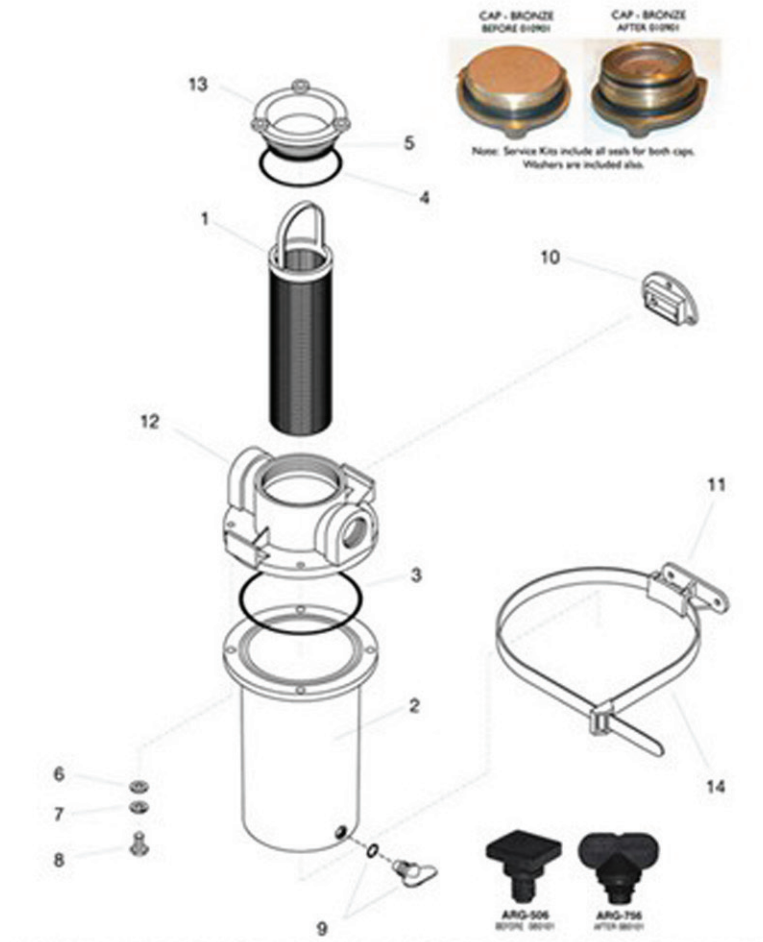

ARG SERIES

2015

2000

2515

2520

2500

Kit Item	Name	Qty	ARG-3015	ARG-3020	ARG-3025	ARG-3000	
1	Basket, SS	1	SS-85-Q	SS-85-R	SS-85-J	SS-85-K	
	Basket, Plastic		PS-85-Q	PS-85-R	PS-85-J	PS-85-K	
	Basket, Monel		S-85-Q	S-85-R	S-85-J	S-85-K	
2	Sight Glass w/Drain Plug (AFTER 080101)	1	ARG-1503	ARG-2003	ARG-2503	ARG-3003	
*	3	O-Ring	1	2-256	2-256	2-256	2-256
*	4	O-Ring	1	2-238	2-238	2-238	2-238
*	5	O-Ring	1	2-234	2-234	2-234	2-234
*	6	Washer	6	PFW-2 Set	PFW-2 Set	PFW-2 Set	PFW-2 Set
	7	Lockwasher	6	14SS	14SS	14SS	14SS
	8	Screw	6	1420X34HS	1420X34HS	1420X34HS	1420X34HS
	9	Drain Plug with O-Ring (BEFORE 080101)	1	ARG-506	ARG-506	ARG-506	ARG-506
	9	Drain Plug with O-Ring (AFTER 080101)	1	ARG-756	ARG-756	ARG-756	ARG-756
*		O-Ring only for ARG-506	1	2-011	2-011	2-011	2-011
*		O-Ring only for ARG-756	1	2-111	2-111	2-111	2-111
	10	Bracket, Upper	1	-	-	-	-
	11	Bracket, Lower	1	ARG-1504	ARG-1504	ARG-1504	ARG-1504
	12	Head Casting	1	ARG-3010-H	ARG-3010-H	ARG-3010-H	ARG-3010-H
	13	Cap, Plastic	1	ARG-1501-PC	ARG-1501-PC	ARG-1501-PC	ARG-1501-PC
		Cap, Bronze (BEFORE 010901)		ARG-1501-B	ARG-1501-B	ARG-1501-B	ARG-1501-B
		Cap, Bronze (AFTER 010901)		ARG-1501-C	ARG-1501-C	ARG-1501-C	ARG-1501-C
	14	Strap	1	ARG-1502	ARG-1502	ARG-1502	ARG-1502
*	SERVICE KIT			ARG-3	ARG-3	ARG-3	ARG-3