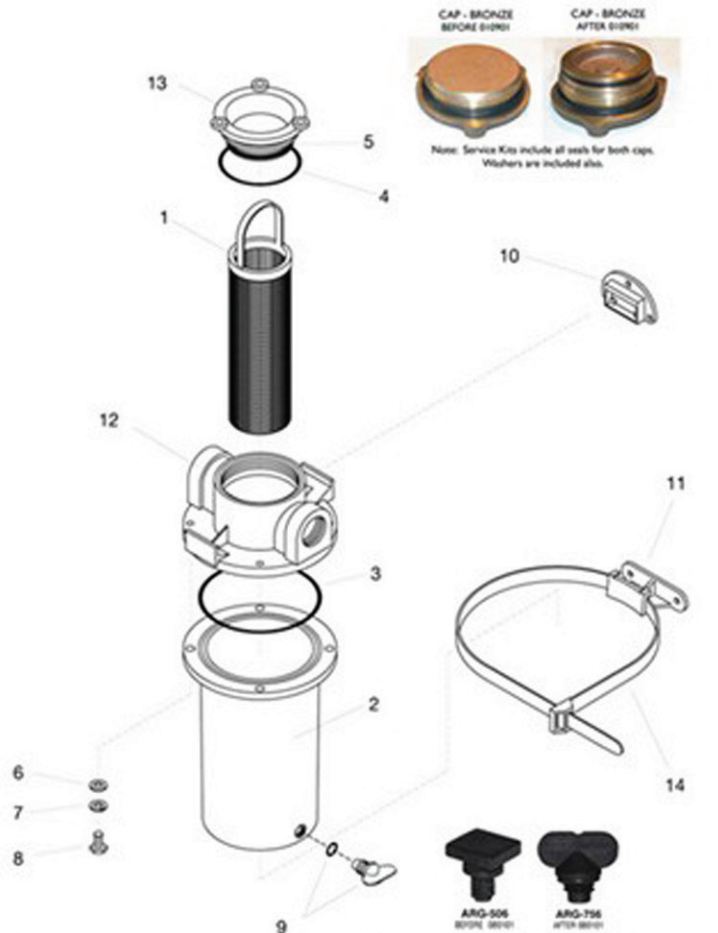

Kit Item Name	Qty	ARG-1000	ARG-1210	ARG-1250	ARG-1500
1 Basket, SS	1	SS-76-B	SS-76-B	SS-76-C	SS-85-G
Basket, Plastic		PS-76-B	PS-76-B	PS-76-C	PS-85-G
Basket, Monel		S-76-B	S-76-B	S-76-C	S-85-G
2 Sight Glass w/Drain Plug (AFTER 080101)	1	ARG-1003	ARG-1003	ARG-1253	ARG-1503
* 3 O-Ring	1	2-157	2-157	2-157	2-256
* 4 O-Ring	1	2-232	2-232	2-232	2-238
* 5 O-Ring	1	2-229	2-229	2-229	2-234
* 6 Washer	6	PFW-2 Set	PFW-2 Set	PFW-2 Set	PFW-2 Set
7 Lockwasher	6	14SS	14SS	14SS	14SS
8 Screw	6	1420X58HS	1420X58HS	1420X58HS	1420X34HS
9 Drain Plug with O-Ring (BEFORE 080101)	1	ARG-506	ARG-506	ARG-506	ARG-506
9 Drain Plug with O-Ring (AFTER 080101)	1	ARG-756	ARG-756	ARG-756	ARG-756
* O-Ring only for ARG-506	1	2-011	2-011	2-011	2-011
* O-Ring only for ARG-756	1	2-111	2-111	2-111	2-111
10 Bracket, Upper	1	ARG-1005	ARG-1005	ARG-1005	-
11 Bracket, Lower	1	ARG-1004	ARG-1004	ARG-1004	ARG-1504
12 Head Casting	1	ARG-1010-H	ARG-1260-H	ARG-1260-H	ARG-1510-H
13 Cap, Plastic	1	ARG-1001-PC	ARG-1001-PC	ARG-1001-PC	ARG-1501-PC
Cap, Bronze (BEFORE 010901)		ARG-1001-B	ARG-1001-B	ARG-1001-B	ARG-1501-B
Cap, Bronze (AFTER 010901)		ARG-1001-C	ARG-1001-C	ARG-1001-C	ARG-1501-C
14 Strap	1	ARG-502	ARG-502	ARG-502	ARG-1502
* SERVICE KIT		ARG-2	ARG-2	ARG-2	ARG-3

ARG SERIES

1000

1210

1250

1500