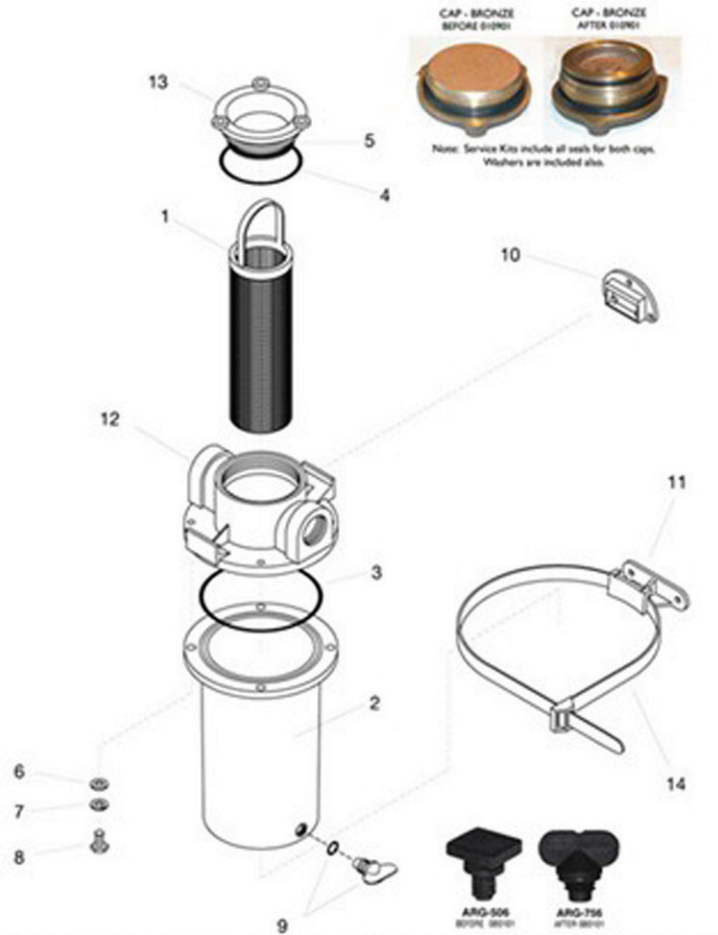

Kit	Item Name	Qty	ARG-500	ARG-755	ARG-750
1	Basket, SS	1	SS-69-B	SS-69-B	SS-69-C
	Basket, Plastic		PS-69-B	PS-69-B	PS-69-C
	Basket, Monel		S-69-B	S-69-B	S-69-C
2	Sight Glass w/Drain Plug (AFTER 080101)	1	ARG-503	ARG-503	ARG-753
*	3 O-Ring	1	2-153	2-153	2-153
*	4 O-Ring	1	2-228	2-228	2-228
*	5 O-Ring	1	2-135	2-135	2-135
*	6 Washer	4	PFW-2 Set	PFW-2 Set	PFW-2 Set
7	Lockwasher	4	14SS	14SS	14SS
8	Screw	4	1420X34HS	1420X34HS	1420X34HS
9	Drain Plug with O-Ring (BEFORE 080101)	1	ARG-506	ARG-506	ARG-506
9	Drain Plug with O-Ring (AFTER 080101)	1	ARG-756	ARG-756	ARG-756
*	O-Ring only for ARG-506	1	2-011	2-011	2-011
*	O-Ring only for ARG-756	1	2-111	2-111	2-111
10	Bracket, Upper	1	ARG-505	ARG-505	ARG-505
11	Bracket, Lower	1	ARG-504	ARG-504	ARG-504
12	Head Casting	1	ARG-510-H	ARG-760-H	ARG-760-H
13	Cap, Plastic	1	ARG-501-PC	ARG-501-PC	ARG-501-PC
	Cap, Bronze (BEFORE 010901)		ARG-501-B	ARG-501-B	ARG-501-B
	Cap, Bronze (AFTER 010901)		ARG-501-C	ARG-501-C	ARG-501-C
14	Strap	1	ARG-502	ARG-502	ARG-502
*	SERVICE KIT		ARG-1	ARG-1	ARG-1

ARG SERIES

500

755

750