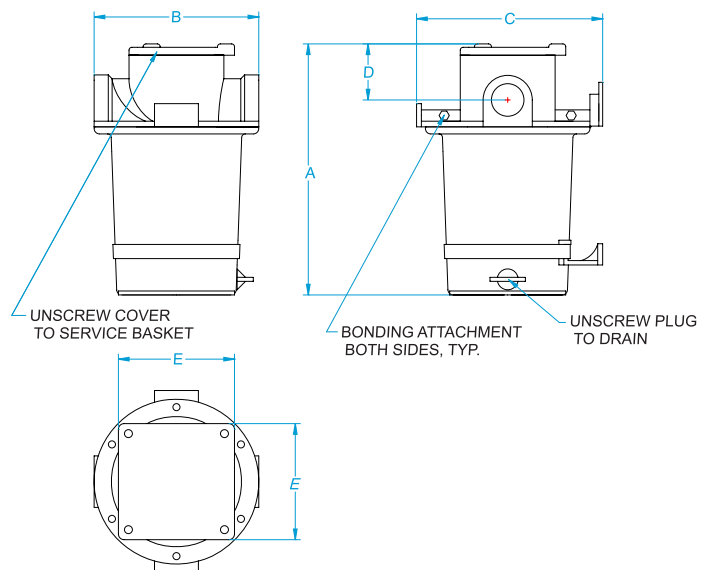

ARG SERIES
with magnifying cap for easy inspection

Go to www.groco.net for updates, applications, and servicing information.

Plastic Basket	#304 SS Basket	Monel Basket	NPT Pipe Size	DIMENSIONS (P-16)					Ratio	Weight
				A	B	C	D	E		
ARG-500-P	ARG-500-S	ARG-500	1/2"	6.4	4.5	5.3	1.5	-	54	3.5
ARG-755-P	ARG-755-S	ARG-755	3/4"	6.4	4.5	5.3	1.5	-	24	3.5
ARG-750-P	ARG-750-S	ARG-750	3/4"	8.4	4.5	5.3	1.5	-	36	3.7
ARG-1000-P	ARG-1000-S	ARG-1000	1"	9.0	5.8	6.5	2.0	-	28	5.8
ARG-1210-P	ARG-1210-S	ARG-1210	1-1/4"	9.2	5.8	6.5	2.3	-	18	6.1
ARG-1250-P	ARG-1250-S	ARG-1250	1-1/4"	10.6	5.8	6.5	2.3	-	24	6.4
ARG-1500-P	ARG-1500-S	ARG-1500	1-1/2"	11.4	7.3	7.8	2.5	-	20	9.6
ARG-2015-P	ARG-2015-S	ARG-2015	2"	12.0	7.3	7.8	2.8	-	11	11.1
ARG-2000-P	ARG-2000-S	ARG-2000	2"	14.0	7.3	7.8	2.8	-	14	12.2
ARG-2515-P	ARG-2515-S	ARG-2515	2-1/2"	12.7	7.3	7.8	3.1	-	7	13.5
ARG-2520-P	ARG-2520-S	ARG-2520	2-1/2"	14.6	7.3	7.8	3.1	-	9	13.5
ARG-2500-P	ARG-2500-S	ARG-2500	2-1/2"	17.0	7.3	7.8	3.1	-	11	14.2
ARG-3015-P	ARG-3015-S	ARG-3015	3"	13.3	7.3	7.8	3.5	-	5	15.0
ARG-3020-P	ARG-3020-S	ARG-3020	3"	15.2	7.3	7.8	3.5	-	6	15.8
ARG-3025-P	ARG-3025-S	ARG-3025	3"	17.4	7.3	7.8	3.5	-	8	16.5
ARG-3000-P	ARG-3000-S	ARG-3000	3"	19.8	7.3	7.8	3.5	-	9	17.3