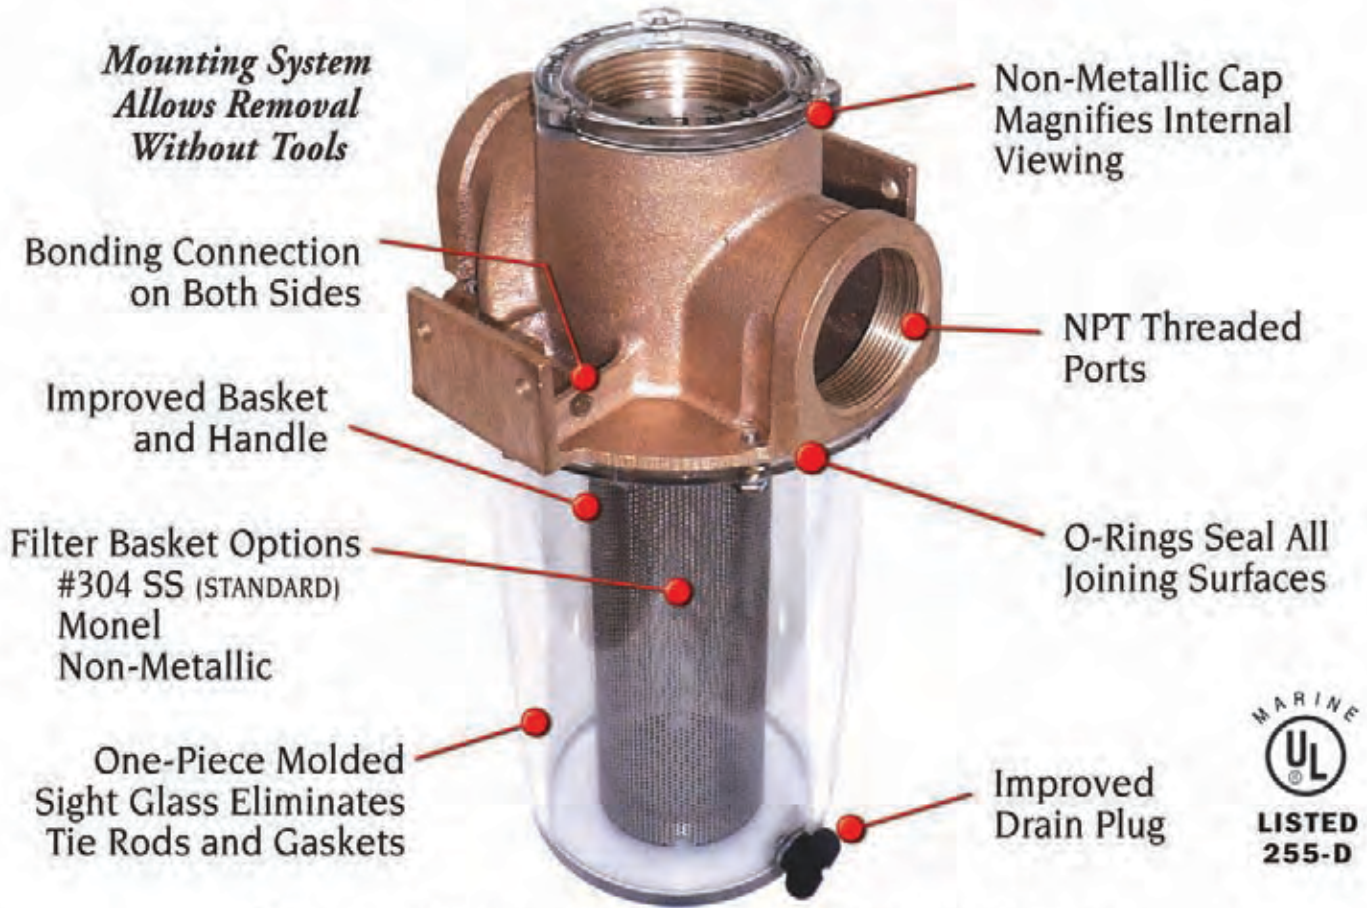

ARG SERIES
with magnifying cap for easy inspection

Go to www.groco.net for updates, applications, and servicing information.

Plastic Basket	#304 SS Basket	Monel Basket	NPT Pipe Size	DIMENSIONS (P-16)					Ratio	Weight
				A	B	C	D	E		
ARG-500-P	ARG-500-S	ARG-500	1/2"	6.4	4.5	5.3	1.5	-	54	3.5
ARG-755-P	ARG-755-S	ARG-755	3/4"	6.4	4.5	5.3	1.5	-	24	3.5
ARG-750-P	ARG-750-S	ARG-750	3/4"	8.4	4.5	5.3	1.5	-	36	3.7
ARG-1000-P	ARG-1000-S	ARG-1000	1"	9.0	5.8	6.5	2.0	-	28	5.8
ARG-1210-P	ARG-1210-S	ARG-1210	1-1/4"	9.2	5.8	6.5	2.3	-	18	6.1
ARG-1250-P	ARG-1250-S	ARG-1250	1-1/4"	10.6	5.8	6.5	2.3	-	24	6.4
ARG-1500-P	ARG-1500-S	ARG-1500	1-1/2"	11.4	7.3	7.8	2.5	-	20	9.6
ARG-2015-P	ARG-2015-S	ARG-2015	2"	12.0	7.3	7.8	2.8	-	11	11.1
ARG-2000-P	ARG-2000-S	ARG-2000	2"	14.0	7.3	7.8	2.8	-	14	12.2
ARG-2515-P	ARG-2515-S	ARG-2515	2-1/2"	12.7	7.3	7.8	3.1	-	7	13.5
ARG-2520-P	ARG-2520-S	ARG-2520	2-1/2"	14.6	7.3	7.8	3.1	-	9	13.5
ARG-2500-P	ARG-2500-S	ARG-2500	2-1/2"	17.0	7.3	7.8	3.1	-	11	14.2
ARG-3015-P	ARG-3015-S	ARG-3015	3"	13.3	7.3	7.8	3.5	-	5	15.0
ARG-3020-P	ARG-3020-S	ARG-3020	3"	15.2	7.3	7.8	3.5	-	6	15.8
ARG-3025-P	ARG-3025-S	ARG-3025	3"	17.4	7.3	7.8	3.5	-	8	16.5
ARG-3000-P	ARG-3000-S	ARG-3000	3"	19.8	7.3	7.8	3.5	-	9	17.3