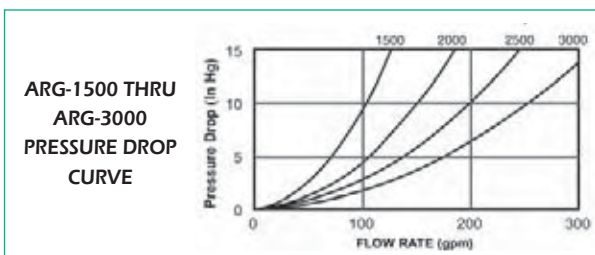

ARG SERIES
with magnifying cap for easy inspection

Go to www.groco.net for updates, applications, and servicing information.

Plastic Basket	#304 SS Basket	Monel Basket	NPT Pipe Size	DIMENSIONS (P-16)					Ratio	Weight
				A	B	C	D	E		
ARG-500-P	ARG-500-S	ARG-500	1/2"	6.4	4.5	5.3	1.5	-	54	3.5
ARG-755-P	ARG-755-S	ARG-755	3/4"	6.4	4.5	5.3	1.5	-	24	3.5
ARG-750-P	ARG-750-S	ARG-750	3/4"	8.4	4.5	5.3	1.5	-	36	3.7
ARG-1000-P	ARG-1000-S	ARG-1000	1"	9.0	5.8	6.5	2.0	-	28	5.8
ARG-1210-P	ARG-1210-S	ARG-1210	1-1/4"	9.2	5.8	6.5	2.3	-	18	6.1
ARG-1250-P	ARG-1250-S	ARG-1250	1-1/4"	10.6	5.8	6.5	2.3	-	24	6.4
ARG-1500-P	ARG-1500-S	ARG-1500	1-1/2"	11.4	7.3	7.8	2.5	-	20	9.6
ARG-2015-P	ARG-2015-S	ARG-2015	2"	12.0	7.3	7.8	2.8	-	11	11.1
ARG-2000-P	ARG-2000-S	ARG-2000	2"	14.0	7.3	7.8	2.8	-	14	12.2
ARG-2515-P	ARG-2515-S	ARG-2515	2-1/2"	12.7	7.3	7.8	3.1	-	7	13.5
ARG-2520-P	ARG-2520-S	ARG-2520	2-1/2"	14.6	7.3	7.8	3.1	-	9	13.5
ARG-2500-P	ARG-2500-S	ARG-2500	2-1/2"	17.0	7.3	7.8	3.1	-	11	14.2
ARG-3015-P	ARG-3015-S	ARG-3015	3"	13.3	7.3	7.8	3.5	-	5	15.0
ARG-3020-P	ARG-3020-S	ARG-3020	3"	15.2	7.3	7.8	3.5	-	6	15.8
ARG-3025-P	ARG-3025-S	ARG-3025	3"	17.4	7.3	7.8	3.5	-	8	16.5
ARG-3000-P	ARG-3000-S	ARG-3000	3"	19.8	7.3	7.8	3.5	-	9	17.3