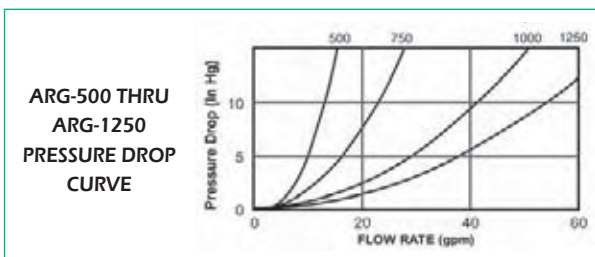

ARG SERIES
with magnifying cap for easy inspection

Go to www.groco.net for updates, applications, and servicing information.

Plastic Basket	#304 SS Basket	Monel Basket	NPT Pipe Size	DIMENSIONS (P-16)					Ratio	Weight
				A	B	C	D	E		
ARG-500-P	ARG-500-S	ARG-500	1/2"	6.4	4.5	5.3	1.5	-	54	3.5
ARG-755-P	ARG-755-S	ARG-755	3/4"	6.4	4.5	5.3	1.5	-	24	3.5
ARG-750-P	ARG-750-S	ARG-750	3/4"	8.4	4.5	5.3	1.5	-	36	3.7
ARG-1000-P	ARG-1000-S	ARG-1000	1"	9.0	5.8	6.5	2.0	-	28	5.8
ARG-1210-P	ARG-1210-S	ARG-1210	1-1/4"	9.2	5.8	6.5	2.3	-	18	6.1
ARG-1250-P	ARG-1250-S	ARG-1250	1-1/4"	10.6	5.8	6.5	2.3	-	24	6.4
ARG-1500-P	ARG-1500-S	ARG-1500	1-1/2"	11.4	7.3	7.8	2.5	-	20	9.6
ARG-2015-P	ARG-2015-S	ARG-2015	2"	12.0	7.3	7.8	2.8	-	11	11.1
ARG-2000-P	ARG-2000-S	ARG-2000	2"	14.0	7.3	7.8	2.8	-	14	12.2
ARG-2515-P	ARG-2515-S	ARG-2515	2-1/2"	12.7	7.3	7.8	3.1	-	7	13.5
ARG-2520-P	ARG-2520-S	ARG-2520	2-1/2"	14.6	7.3	7.8	3.1	-	9	13.5
ARG-2500-P	ARG-2500-S	ARG-2500	2-1/2"	17.0	7.3	7.8	3.1	-	11	14.2
ARG-3015-P	ARG-3015-S	ARG-3015	3"	13.3	7.3	7.8	3.5	-	5	15.0
ARG-3020-P	ARG-3020-S	ARG-3020	3"	15.2	7.3	7.8	3.5	-	6	15.8
ARG-3025-P	ARG-3025-S	ARG-3025	3"	17.4	7.3	7.8	3.5	-	8	16.5
ARG-3000-P	ARG-3000-S	ARG-3000	3"	19.8	7.3	7.8	3.5	-	9	17.3