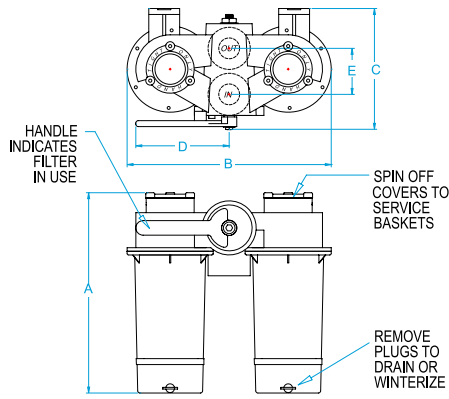

VERTICAL DUPLEX WATER STRAINERS

932 Series Performance Chart (above) shows estimated pressure drop information calculated from product proto-types. Consult GROCO for up-to-date information.

932 SERIES BRONZE CASTINGS CLEAR SIGHT GLASS

933 SERIES BRONZE CASTINGS BRONZE ENCLOSURES

#304 SS Basket	Monel Basket	NPT Pipe Size	A	B	C	D	E	Ratio	Weight
932-0500-00	932-0500-01	1/2"	-	-	-	-	-	54	11.0
932-0750-00	932-0750-01	3/4"	-	-	-	-	-	36	12.0
932-1000-00	932-1000-01	1"	9.4	13.5	6.5	3.3	2.5	28	18.5
932-1250-00	932-1250-01	1-1/4"	11.0	13.5	6.5	3.3	2.5	24	20.0
932-1500-00	932-1500-01	1-1/2"	12.8	17.2	10.2	5.1	3.9	20	52.0
932-2000-00	932-2000-01	2"	14.7	17.2	10.2	5.1	3.9	14	56.0
932-2500-00	932-2500-01	2-1/2"	20.0	17.5	12.6	5.1	5.5	11	60.0
932-3000-00	932-3000-00	3"	20.0	17.5	12.6	6.3	5.5	9	116.0
933-0500-00	933-0500-01	1/2"	-	-	-	-	-	54	14.2
933-0750-00	933-0750-01	3/4"	-	-	-	-	-	36	16.1
933-1000-00	933-1000-01	1"	9.4	13.5	6.5	3.3	2.5	28	23.4
933-1250-00	933-1250-01	1-1/4"	11.0	13.5	6.5	3.3	2.5	24	26.7
933-1500-00	933-1500-01	1-1/2"	12.8	17.2	10.2	5.1	3.9	20	65.9
933-2000-00	933-2000-01	2"	14.7	17.2	10.2	5.1	3.9	14	70.6
933-2500-00	933-2500-01	2-1/2"	20.0	17.5	12.6	5.1	5.5	11	78.3
933-3000-00	933-3000-01	3"	20.0	17.5	12.6	6.3	5.5	9	135.2

VD-S SERIES

- Ratio means the ratio of open filter basket area to cross-sectional pipe area.
- For compliance with ABS standards add prefix "A" to specify #316 stainless steel enclosure in place of the plastic sight glass (ie: AVD-1000-S).
- Add suffix "FM" for 60-mesh fine mesh filter basket insert. Other mesh count are available by special order.