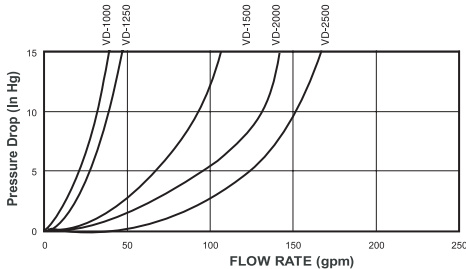

VERTICAL DUPLEX WATER STRAINERS

932 Series Performance Chart (above) shows estimated pressure drop information calculated from product proto-types. Consult GROCO for up-to-date information.

932 SERIES BRONZE CASTINGS CLEAR SIGHT GLASS

VD-S SERIES

- Ratio means the ratio of open filter basket area to cross-sectional pipe area.
- For compliance with ABS standards add prefix "A" to specify #316 stainless steel enclosure in place of the plastic sight glass (ie: AVD-1000-S).
- Add suffix "FM" for 60-mesh fine mesh filter basket insert. Other mesh count are available by special order.