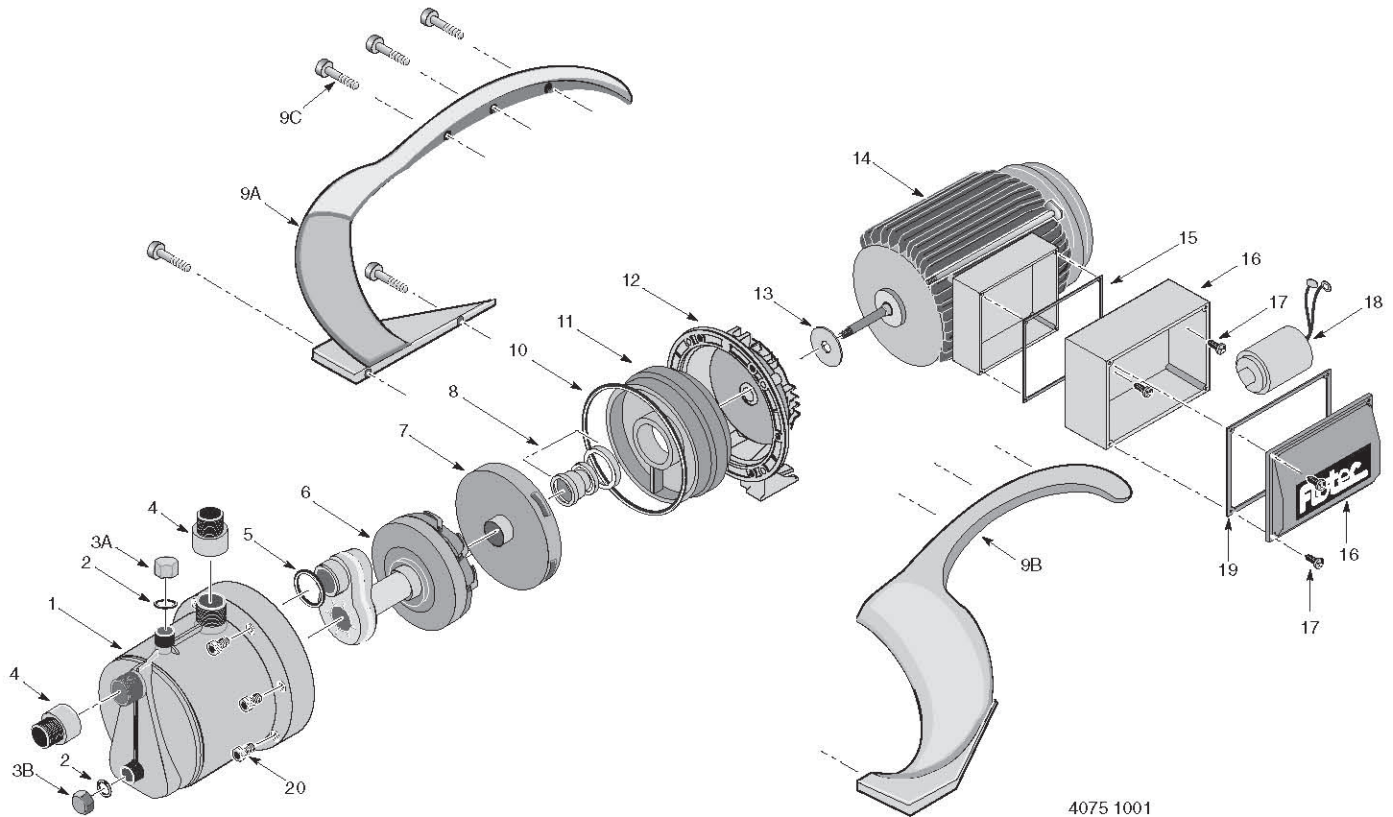

# Repair Parts

4075 1001

## Model FP5112

Key No.	Part Description	No. Used	FP5112 1/2 HP
1	Pump Body	1	101P3410
2	O-Ring, Pipe Plug	1	111P0710
3A	Priming Plug	1	102P1030
3B	Drain Plug	1	102P1030
4	Hose Adapters	2	101P3460
5	O-Ring, Nozzle	1	111P0480
6	Diffuser Assembly	1	101P2840
7	Impeller	1	731S5700
8	Mechanical Seal	1	ZBR00010
9A	Handle, R.H.	1	101P2080
9B	Handle, L.H.	1	101P2090
9C	Screws, Handle	5	121P1510
10	O-Ring, Pump Body	1	111P0700
11	Seal Plate	1	101P1290
12	Intermediate Support	1	731P0330
13	Water Slinger	1	102P0540
14	Motor	1	*
15	Gasket	1	111P1340
16	Capacitor Box (includes Cover, Gasket)	1	102P2830
17	Capacitor Box Screw	8	121P2060
18	Capacitor	1	171P5620
19	Capacitor Cover Gasket	1	111P1350
20	Screws, Pump Body	6	121P1940