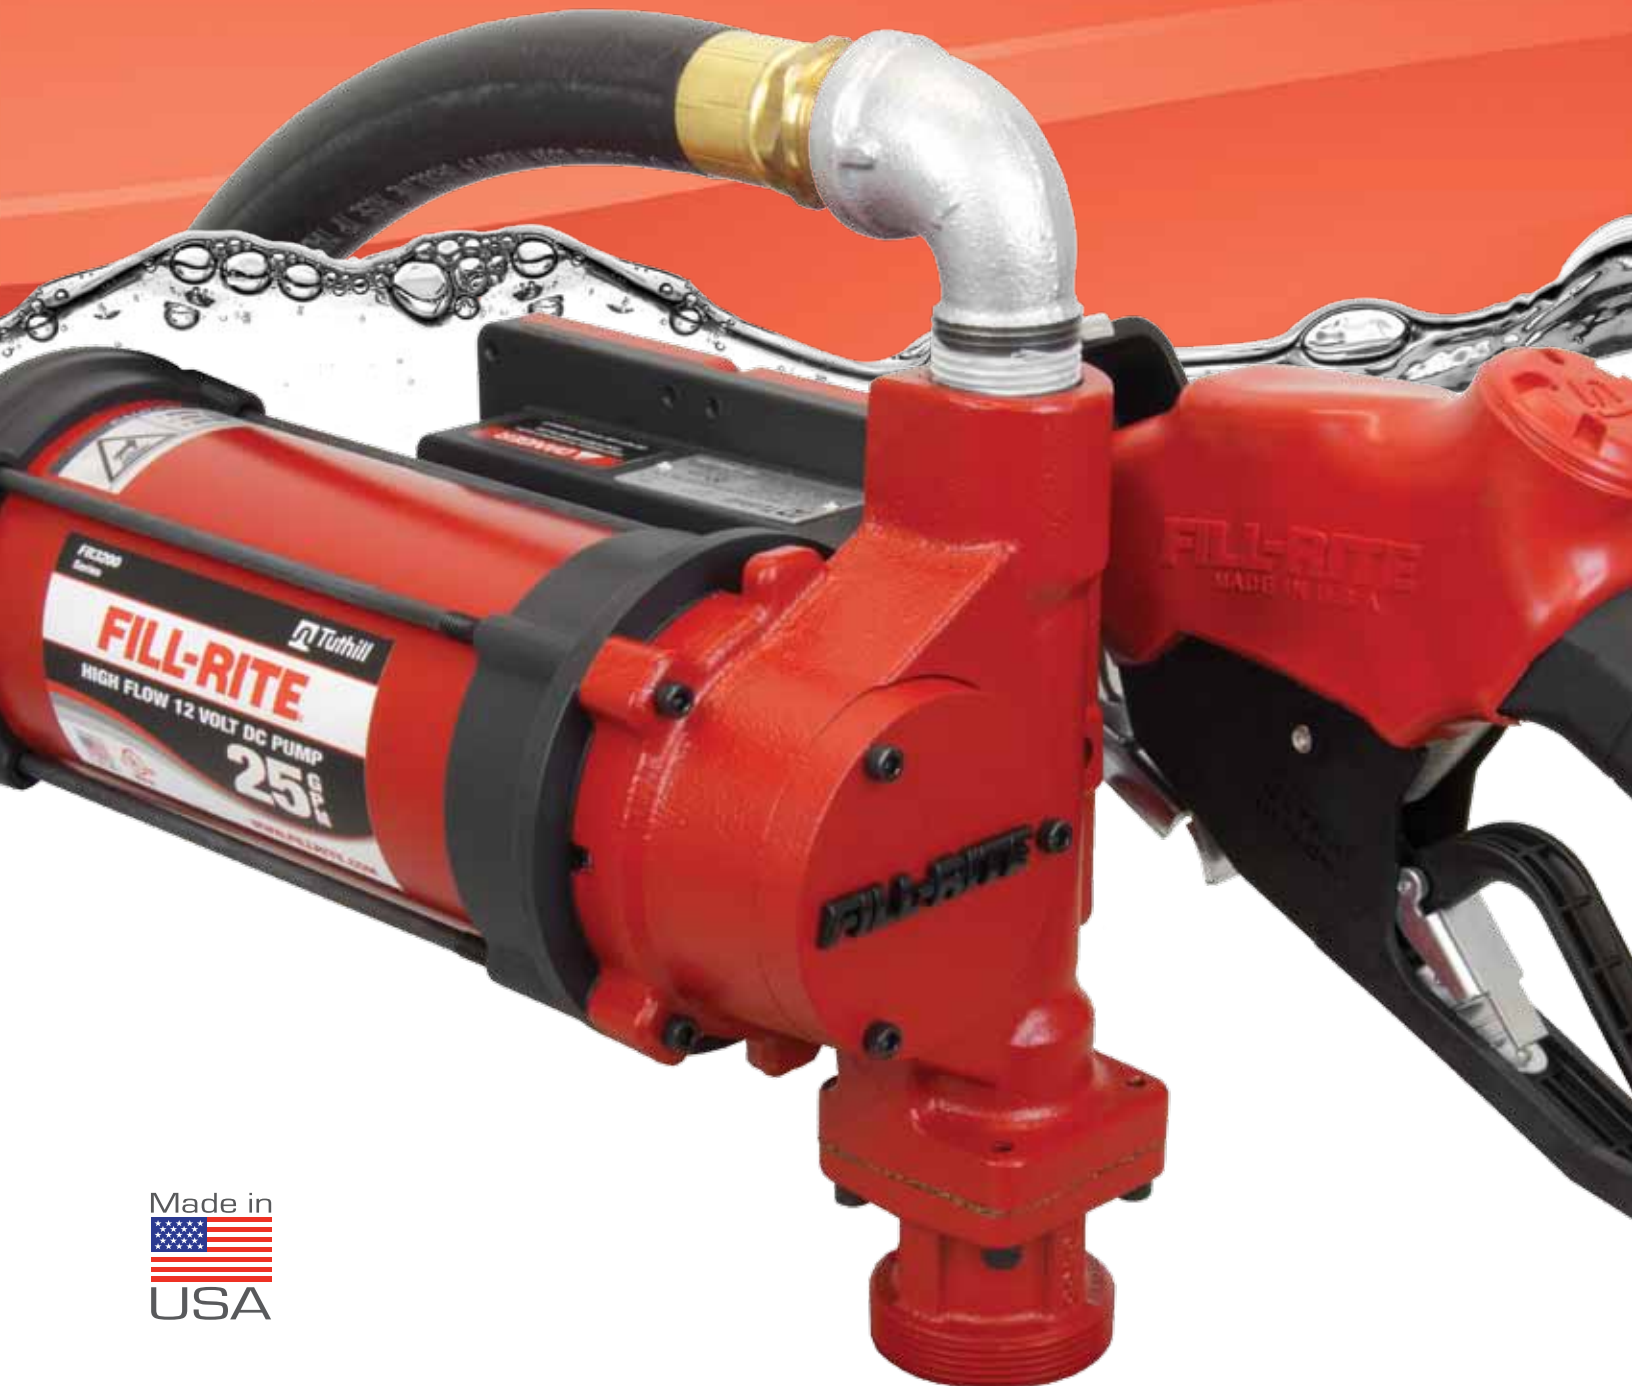

FILL-RITE[®]

The Most Trusted Name in Pumps and Meters

HIGH-FLOW PRODUCTS

**The FR3200 Pump for your most
remote and mobile applications.**

Made in

USA

THE FR3200 MAKES YOU MOBILE FOR ALL YOUR APPLICATION NEEDS.

With the fastest flow rate of any DC fuel-transfer pump on the market, our all-new FR3200 Series Pump makes filling tanks at remote job sites quicker and more efficient. Delivering up to 25 gallons per minute, the FR3200 can fill a 500-gallon tank in just 20 minutes. That means less downtime, greater productivity, and more reward for your hard work. And it's built strong to provide long-lasting reliability in the most demanding off-road environments.

The FR3200 Series offers two options: the FR3204 (pump only) and the FR3210B, which includes a 1-inch ultra-high-flow automatic nozzle and an 18-foot, 1-inch hose with a static wire.

Speed, mobility, flexibility, reliability—the FR3200 brings it all to the job.

FEATURES

- 12V DC, 1/2 hp, thermally protected motor
- 30-minute duty cycle
- Heavy-duty cast-iron construction
- Self-priming, up to 12' of lift
- Theft-deterrent lockable nozzle
- 2" NPT tank adapter
- 20', 10-gauge battery cable included
- Diesel, gasoline, kerosene, E15, and BD up to B20