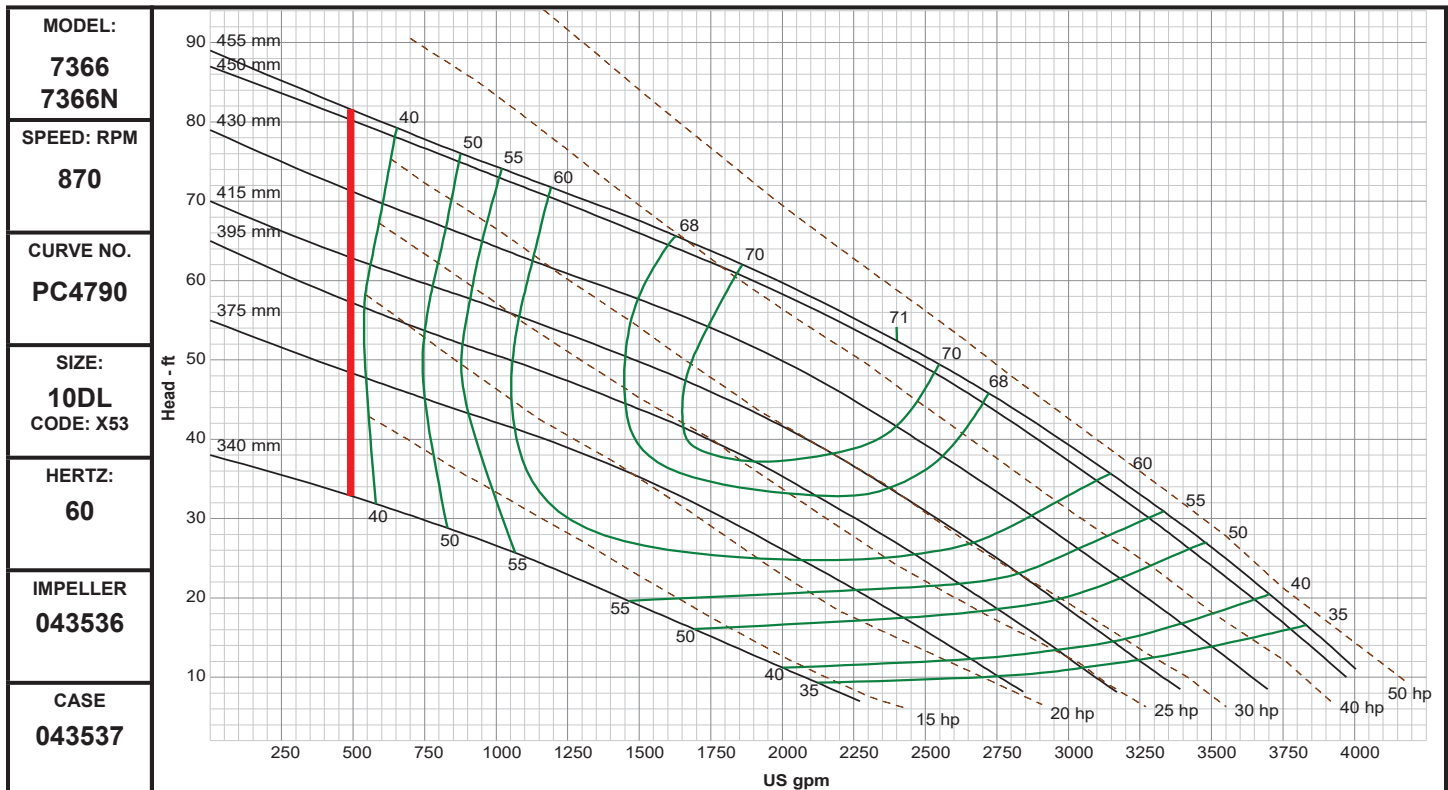

Performance Curves

10DL

DEMING®

www.cranepumps.com

Demersible Chopper Pumps

SECTION 42B
PAGE 114
DATE

CRANE
A Crane Co. Company

PUMPS & SYSTEMS