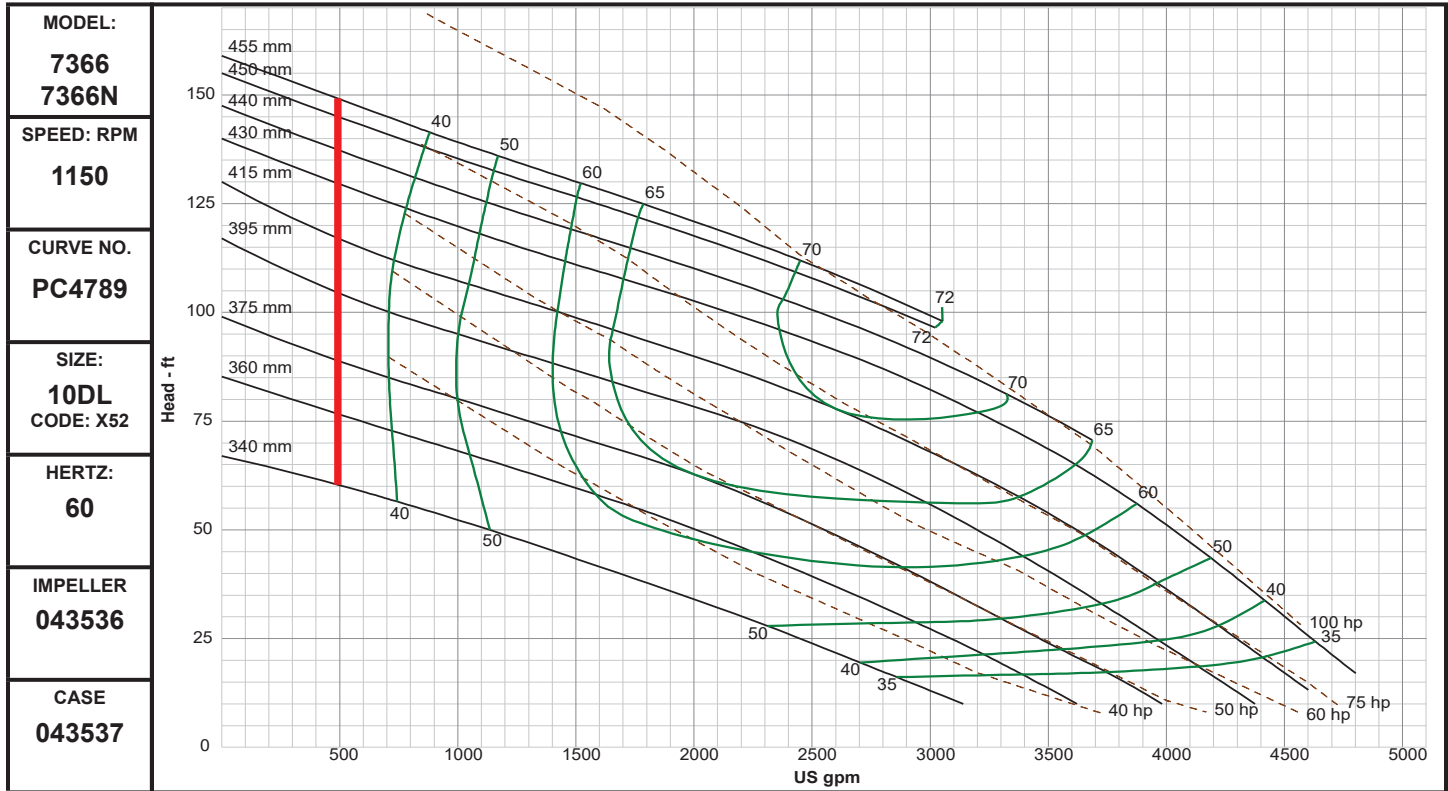

Performance Curves

10DL

DEMING®

www.cranepumps.com

Demersible Chopper Pumps

SECTION 42B
PAGE 114
DATE

CRANE
A Crane Co. Company

PUMPS & SYSTEMS