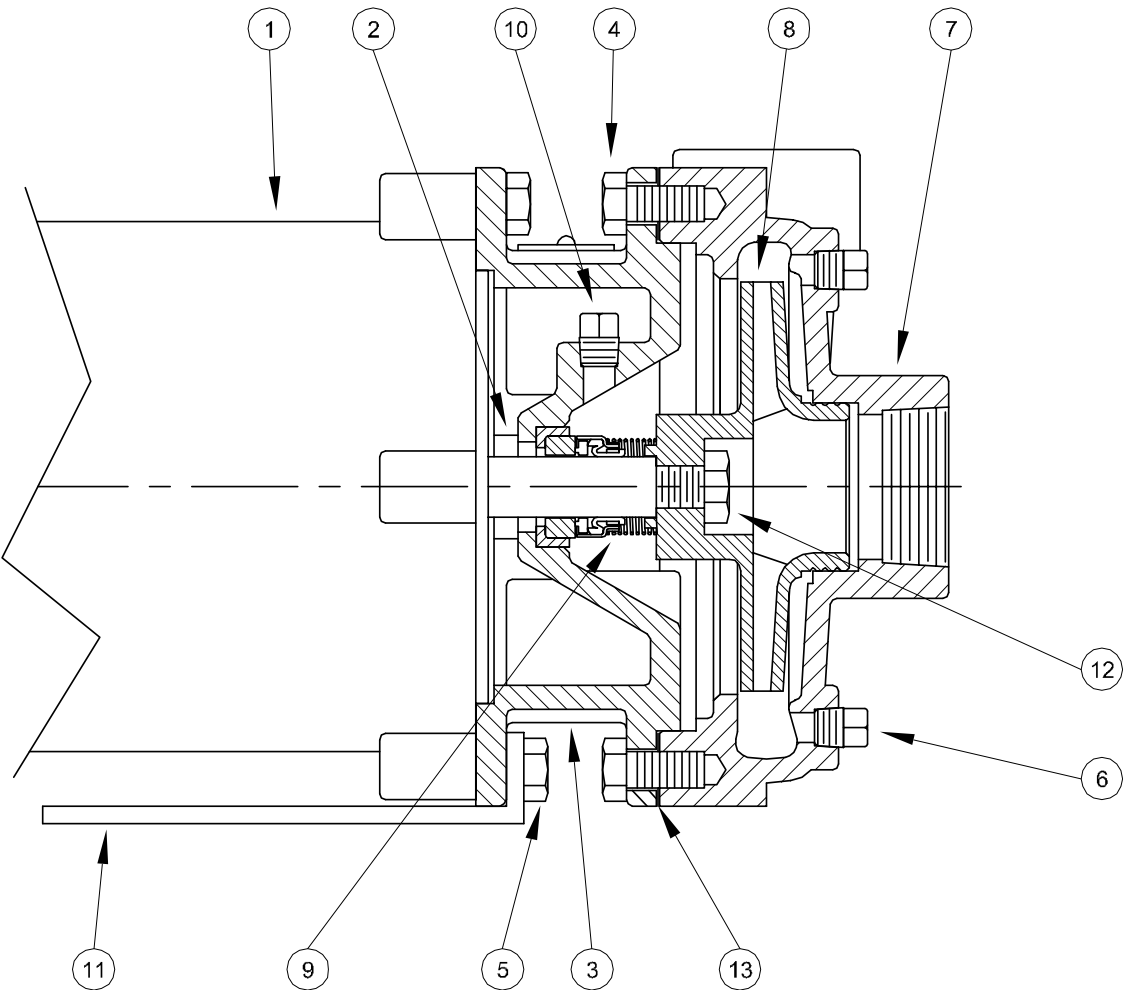

Centrifugals - Close Coupled

1 - MOTORS (All 56J Frame)		
RPM & PHASE	PART NUMBER	HP
OPEN DRIP PROOF		
3500 RPM Single Phase (ODP)	09581	1/3
	09582	1/2
	09625	3/4
	09650	1
	09675	1½
09677	2	
3500 RPM Three Phase (ODP)	09661	1/3
	09662	1/2
	09652	3/4
	09653	1
	09676	1½
09678	2	
TOTALLY ENCLOSED		
3500 RPM Single Phase (TENV / TEFC)	09688	1/2
	09690	3/4
	09692	1
	09774	1½
09827	2	
3500 RPM Three Phase (TENV / TEFC)	09689	1/2
	09691	3/4
	09693	1
	09758	1½
09829	2	
EXPLOSION PROOF		
3500 RPM Single Phase (XP)	20655	1/2
	20513	3/4
	20515	1
	20517	1½
	20519	2
3500 RPM Three Phase (XP)	20656	1/2
	20514	3/4
	20516	1
	20518	1½
	20520	2

SECTION CCCP
PAGE 2
DATE 2/05

A Crane Co. Company

PUMPS & SYSTEMS

USA: (937) 778-8947 • Canada: (905) 457-6223 • International: (937) 615-3598

SYMBOL NUMBER	PART NUMBER	QTY	DESCRIPTION
9	08514	1	Mechanical Seal
10	00158	1	Pipe Plug 1/8"
11	0115519	1	Base
12	20459	1	Nut
13	0115516	1	Case Gasket