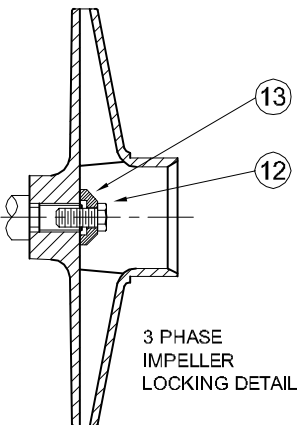

Centrifugals - Close Coupled

1 - MOTORS (All 56J Frame)			
RPM & PHASE	PART NUMBER	HP	
OPEN DRIP PROOF			
3500 RPM Single Phase (ODP)	09581	1/3	
	09582	1/2	
	09625	3/4	
	09650	1	
	09675	1½	
	09677	2	
3500 RPM Three Phase (ODP)	09737	3	
	09661	1/3	
	09662	1/2	
	09652	3/4	
	09653	1	
	09676	1½	
3500 RPM Three Phase (ODP)	09678	2	
	09738	3	
	TOTALLY ENCLOSED		
	3500 RPM Single Phase (TENV / TEFC)	09688	1/2
		09690	3/4
		09692	1
09774		1½	
09827		2	
3500 RPM Three Phase (TENV / TEFC)	09689	1/2	
	09691	3/4	
	09693	1	
	09758	1½	
	09829	2	
	21697	3	
EXPLOSION PROOF			
3500 RPM Single Phase (XP)	20655	1/2	
	20513	3/4	
	20515	1	
	20517	1½	
	20519	2	
3500 RPM Three Phase (XP)	20656	1/2	
	20514	3/4	
	20516	1	
	20518	1½	
	20520	2	
	9909	3