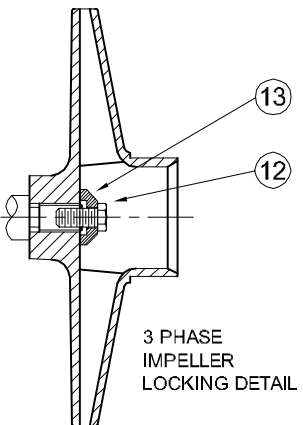

Centrifugals - Close Coupled

1 - MOTORS (All 56J Frame)			
RPM & PHASE	PART NUMBER	HP	
OPEN DRIP PROOF			
3500 RPM Single Phase (ODP)	09581	1/3	
	09582	1/2	
	09625	3/4	
	09650	1	
	09675	1½	
	09677	2	
3500 RPM Three Phase (ODP)	09737	3	
	09661	1/3	
	09662	1/2	
	09652	3/4	
	09653	1	
	09676	1½	
3500 RPM Three Phase (ODP)	09678	2	
	09738	3	
	TOTALLY ENCLOSED		
	3500 RPM Single Phase (TENV / TEFC)	09688	1/2
		09690	3/4
		09692	1
09774		1½	
3500 RPM Three Phase (TENV / TEFC)	09827	2	
	09689	1/2	
	09691	3/4	
	09693	1	
	09758	1½	
3500 RPM Three Phase (TENV / TEFC)	09829	2	
	21697	3	
	EXPLOSION PROOF		
3500 RPM Single Phase (XP)	20655	1/2	
	20513	3/4	
	20515	1	
	20517	1½	
	20519	2	
3500 RPM Three Phase (XP)	20656	1/2	
	20514	3/4	
	20516	1	
	20518	1½	
	20520	2	
9909	3