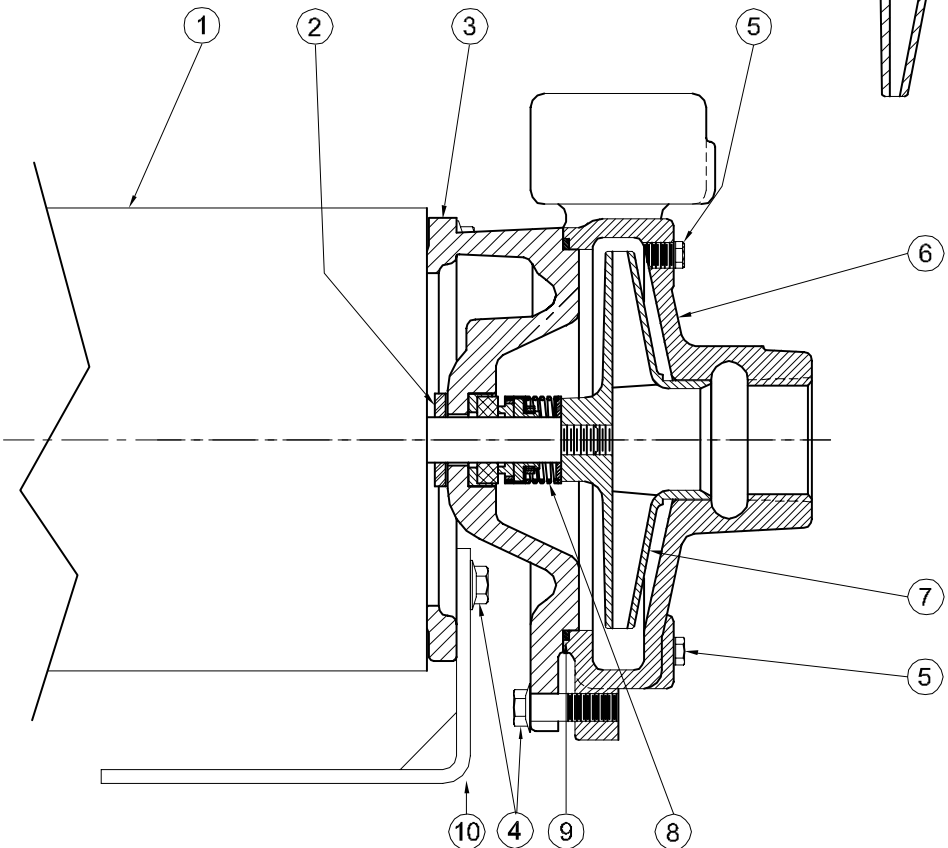

Centrifugals - Close Coupled

1 - MOTORS (All 56J Frame)			
RPM & PHASE	PART NUMBER	HP	
OPEN DRIP PROOF			
3500 RPM Single Phase (ODP)	09581	1/3	
	09582	1/2	
	09625	3/4	
	09650	1	
	09675	1½	
	09677	2	
3500 RPM Three Phase (ODP)	09737	3	
	09661	1/3	
	09662	1/2	
	09652	3/4	
	09653	1	
	09676	1½	
3500 RPM Three Phase (ODP)	09678	2	
	09738	3	
	TOTALLY ENCLOSED		
	3500 RPM Single Phase (TENV / TEFC)	09688	1/2
		09690	3/4
		09692	1
09774		1½	
3500 RPM Three Phase (TENV / TEFC)	09827	2	
	09689	1/2	
	09691	3/4	
	09693	1	
	09758	1½	
3500 RPM Three Phase (TENV / TEFC)	09829	2	
	21697	3	
	EXPLOSION PROOF		
3500 RPM Single Phase (XP)	20655	1/2	
	20513	3/4	
	20515	1	
	20517	1½	
	20519	2	
3500 RPM Three Phase (XP)	20656	1/2	
	20514	3/4	
	20516	1	
	20518	1½	
	20520	2	
9909	3		

SYMBOL NUMBER	PART NUMBER	QTY	DESCRIPTION
8	08514 09762 20764-C	1 1 1	Mechanical Seal - Buna-N Mechanical Seal - Viton Mechanical Seal - EPT**
9	GA5-1-1/4 SERIES		
	21333	1	O-Ring - Buna-N (Std)
	21546	1	O-Ring - Viton
	22058	1	O-Ring - Teflon
	22132	1	O-Ring - EPT**
	GA6-1-1/4 SERIES		
	22021	1	O-Ring - Buna-N (Std)
	22020	1	O-Ring - Viton
	22102	1	O-Ring - Teflon
	22133	1	O-Ring - EPT**
10	22751	1	Bracket
12	21182	1	Machine Screw 1/4-28 UNFX x 1/2"
13	21181-C	1	Washer - Bronze
DIFFERING PARTS FOR ALL BRONZE CONSTRUCTION			
3	22752-A	1	Adapter - Bronze - GA5-1¼AB
	22754-A	1	Adapter - Bronze - GA6-1¼AB
5	01691-A	2	Plug 1/8" Bronze
6	22766-A	1	Casing - Bronze - GA5 -1¼AB
	22767-A	1	Casing - Bronze - GA6-1¼AB
DIFFERING PARTS FOR ALL IRON CONSTRUCTION			
5	00158	2	Plug, 1/8-27 NPT
7	09680-C	1	Impeller - Iron*
13	21181-A	1	Washer - SS