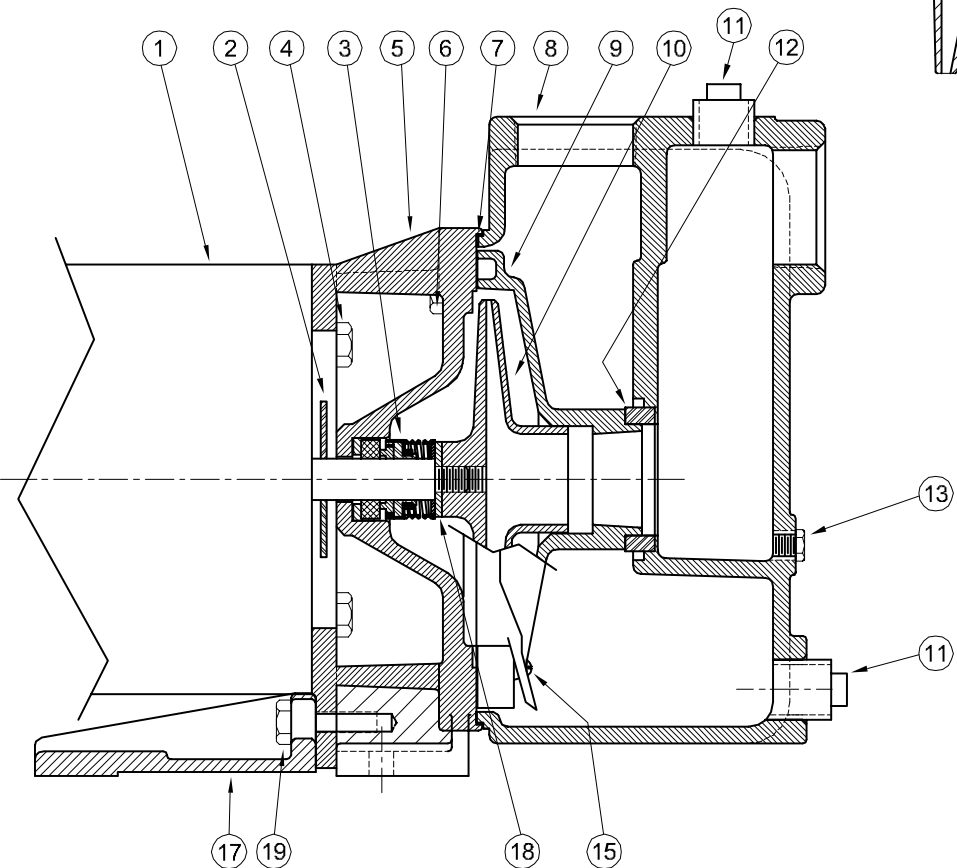

Centrifugals - Self-Priming

IMPELLER LOCK
3 PHASE ONLY

1 - MOTORS (ALL 56J FRAME)		
RPM & PHASE	PART NUMBER	HP
OPEN DRIP PROOF		
3500 RPM Single Phase (ODP)	09650	1
	09675	1½
	09677	2
	09737	3
3500 RPM Three Phase (ODP)	09653	1
	09676	1½
	09678	2
	09738	3
TOTALLY ENCLOSED		
3500 RPM Single Phase (TEFC)	09692	1
	09774	1½
	09827	2
3500 RPM Three Phase (TEFC)	09693	1
	09758	1½
	09829	2
	21697	3
EXPLOSION PROOF		
3500 RPM Single Phase (XP)	20515	1
	20517	1½
	20519	2
3500 RPM Three Phase (XP)	20516	1
	20518	1½
	20520	2
	09909	3

SYMBOL NUMBER	PART NUMBER	QTY	DESCRIPTION
DIFFERING PARTS FOR ALL BRONZE CONSTRUCTION			
4	03122-A	4	Cap Screw, 3/8-16 x 3/4" Lg
5	09740-A	1	Adapter for 10WA6 Only
6	09740-A-1	1	Adapter - All except 10WA6
	03288	4	Cap Screw, 3/8-16 x 1¼" Lg
8	21123-A	1	Case
9	21124-A	1	Diffuser - All except 10WA6
	21157-A	1	Diffuser - 10WA6
10	09660-5.44	1	Impeller, 10WA6 - Bronze
	09731-5.66	1	Impeller, 15WA6 - Bronze
	09729-5.66	1	Impeller, 20WA6 - Bronze
	09680-5.66	1	Impeller, 30WA6 - Bronze
11	00947-A	2	Pipe Plug, 3/4" - Brass
DIFFERING PARTS FOR ALL IRON CONSTRUCTION			
10	09660-B-5.44	1	Impeller, 10WA6 - Iron
	09731-B-5.66	1	Impeller, 15WA6 - Iron
	09680-C-1-5.13	1	Impeller, 20WA6 - Iron
	09680-C-1-5.66	1	Impeller, 30WA6 - Iron
13	04236-A	1	Pipe Plug - 1/4" - Iron
18	20628	1	Washer - SS
20	21181-A	1	Washer - SS