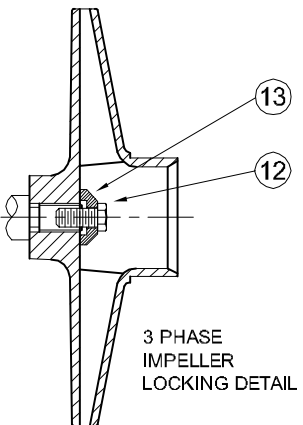

Centrifugals - Close Coupled

1 - MOTORS (All 56J Frame)			
RPM & PHASE	PART NUMBER	HP	
OPEN DRIP PROOF			
3500 RPM Single Phase (ODP)	09581	1/3	
	09582	1/2	
	09625	3/4	
	09650	1	
	09675	1½	
	09677	2	
3500 RPM Three Phase (ODP)	09737	3	
	09661	1/3	
	09662	1/2	
	09652	3/4	
	09653	1	
	09676	1½	
3500 RPM Three Phase (ODP)	09678	2	
	09738	3	
	TOTALLY ENCLOSED		
	3500 RPM Single Phase (TENV / TEFC)	09688	1/2
		09690	3/4
		09692	1
09774		1½	
3500 RPM Three Phase (TENV / TEFC)	09827	2	
	09689	1/2	
	09691	3/4	
	09693	1	
	09758	1½	
3500 RPM Three Phase (TENV / TEFC)	09829	2	
	21697	3	
	EXPLOSION PROOF		
3500 RPM Single Phase (XP)	20655	1/2	
	20513	3/4	
	20515	1	
	20517	1½	
	20519	2	
3500 RPM Three Phase (XP)	20656	1/2	
	20514	3/4	
	20516	1	
	20518	1½	
	20520	2	
9909	3		

SECTION CCCP
PAGE 6
DATE 2/05

A Crane Co. Company

PUMPS & SYSTEMS

USA: (937) 778-8947 • Canada: (905) 457-6223 • International: (937) 615-3598