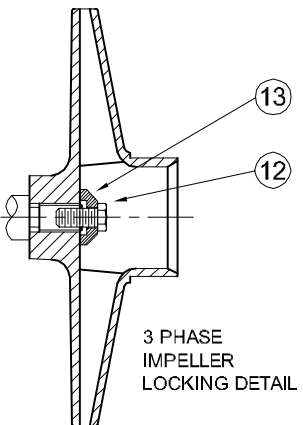

Centrifugals - Close Coupled

1 - MOTORS (All 56J Frame)		
RPM & PHASE	PART NUMBER	HP
OPEN DRIP PROOF		
3500 RPM Single Phase (ODP)	09581	1/3
	09582	1/2
	09625	3/4
	09650	1
	09675	1½
	09677	2
09737	3	
3500 RPM Three Phase (ODP)	09661	1/3
	09662	1/2
	09652	3/4
	09653	1
	09676	1½
	09678	2
09738	3	
TOTALLY ENCLOSED		
3500 RPM Single Phase (TENV / TEFC)	09688	1/2
	09690	3/4
	09692	1
	09774	1½
09827	2	
3500 RPM Three Phase (TENV / TEFC)	09689	1/2
	09691	3/4
	09693	1
	09758	1½
	09829	2
21697	3	
EXPLOSION PROOF		
3500 RPM Single Phase (XP)	20655	1/2
	20513	3/4
	20515	1
	20517	1½
	20519	2
3500 RPM Three Phase (XP)	20656	1/2
	20514	3/4
	20516	1
	20518	1½
	20520	2
9909	3	

SECTION CCCP
PAGE 6
DATE 2/05

A Crane Co. Company

PUMPS & SYSTEMS

USA: (937) 778-8947 • Canada: (905) 457-6223 • International: (937) 615-3598