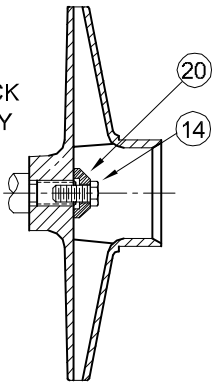

Centrifugals - Self-Priming

IMPELLER LOCK
3 PHASE ONLY

1 - MOTORS (ALL 56J FRAME)		
RPM & PHASE	PART NUMBER	HP
OPEN DRIP PROOF		
3500 RPM Single Phase (ODP)	09650	1
	09675	1½
	09677 09737	2 3
3500 RPM Three Phase (ODP)	09653	1
	09676	1½
	09678 09738	2 3
TOTALLY ENCLOSED		
3500 RPM Single Phase (TEFC)	09692	1
	09774 09827	1½ 2
3500 RPM Three Phase (TEFC)	09693	1
	09758	1½
	09829 21697	2 3
EXPLOSION PROOF		
3500 RPM Single Phase (XP)	20515	1
	20517	1½
	20519	2
3500 RPM Three Phase (XP)	20516	1
	20518	1½
	20520 09909	2 3

SYMBOL NUMBER	PART NUMBER	QTY	DESCRIPTION
DIFFERING PARTS FOR ALL BRONZE CONSTRUCTION			
4	03122-A	4	Cap Screw, 3/8-16 x 3/4" Lg
5	09740-A	1	Adapter for 10WA6 Only
6	09740-A-1	1	Adapter - All except 10WA6
	03288	4	Cap Screw, 3/8-16 x 1¼" Lg
8	21123-A	1	Case
9	21124-A	1	Diffuser - All except 10WA6
	21157-A	1	Diffuser - 10WA6
10	09660-5.44	1	Impeller, 10WA6 - Bronze
	09731-5.66	1	Impeller, 15WA6 - Bronze
	09729-5.66	1	Impeller, 20WA6 - Bronze
	09680-5.66	1	Impeller, 30WA6 - Bronze
11	00947-A	2	Pipe Plug, 3/4" - Brass
DIFFERING PARTS FOR ALL IRON CONSTRUCTION			
10	09660-B-5.44	1	Impeller, 10WA6 - Iron
	09731-B-5.66	1	Impeller, 15WA6 - Iron
	09680-C-1-5.13	1	Impeller, 20WA6 - Iron
	09680-C-1-5.66	1	Impeller, 30WA6 - Iron
13	04236-A	1	Pipe Plug - 1/4" - Iron
18	20628	1	Washer - SS
20	21181-A	1	Washer - SS