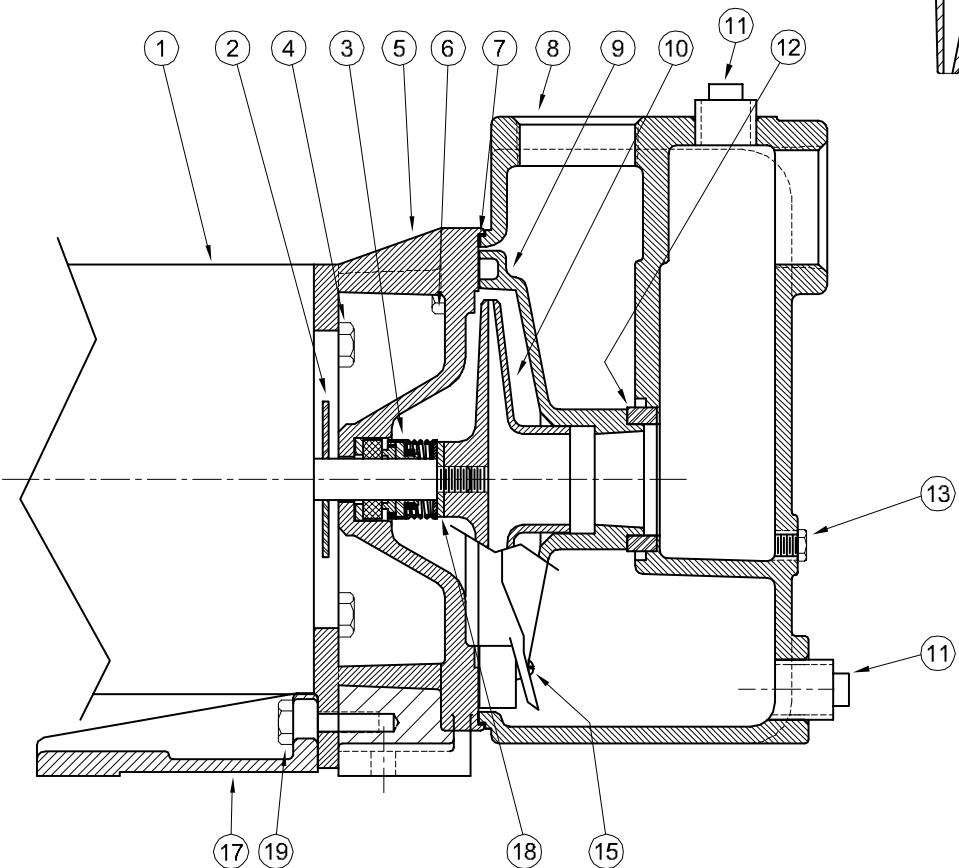

Centrifugals - Self-Priming

IMPELLER LOCK
3 PHASE ONLY

1 - MOTORS (ALL 56J FRAME)		
RPM & PHASE	PART NUMBER	HP
OPEN DRIP PROOF		
3500 RPM Single Phase (ODP)	09650	1
	09675	1½
	09677 09737	2 3
3500 RPM Three Phase (ODP)	09653	1
	09676	1½
	09678 09738	2 3
TOTALLY ENCLOSED		
3500 RPM Single Phase (TEFC)	09692	1
	09774 09827	1½ 2
3500 RPM Three Phase (TEFC)	09693	1
	09758	1½
	09829 21697	2 3
EXPLOSION PROOF		
3500 RPM Single Phase (XP)	20515	1
	20517	1½
	20519	2
3500 RPM Three Phase (XP)	20516	1
	20518	1½
	20520 09909	2 3

SYMBOL NUMBER	PART NUMBER	QTY	DESCRIPTION
DIFFERING PARTS FOR ALL BRONZE CONSTRUCTION			
4	03122-A	4	Cap Screw, 3/8-16 x 3/4" Lg
5	09740-A	1	Adapter for 10WA6 Only
6	09740-A-1	1	Adapter - All except 10WA6
	03288	4	Cap Screw, 3/8-16 x 1¼" Lg
8	21123-A	1	Case
9	21124-A	1	Diffuser - All except 10WA6
	21157-A	1	Diffuser - 10WA6
10	09660-5.44	1	Impeller, 10WA6 - Bronze
	09731-5.66	1	Impeller, 15WA6 - Bronze
	09729-5.66	1	Impeller, 20WA6 - Bronze
	09680-5.66	1	Impeller, 30WA6 - Bronze
11	00947-A	2	Pipe Plug, 3/4" - Brass
DIFFERING PARTS FOR ALL IRON CONSTRUCTION			
10	09660-B-5.44	1	Impeller, 10WA6 - Iron
	09731-B-5.66	1	Impeller, 15WA6 - Iron
	09680-C-1-5.13	1	Impeller, 20WA6 - Iron
	09680-C-1-5.66	1	Impeller, 30WA6 - Iron
13	04236-A	1	Pipe Plug - 1/4" - Iron
18	20628	1	Washer - SS
20	21181-A	1	Washer - SS