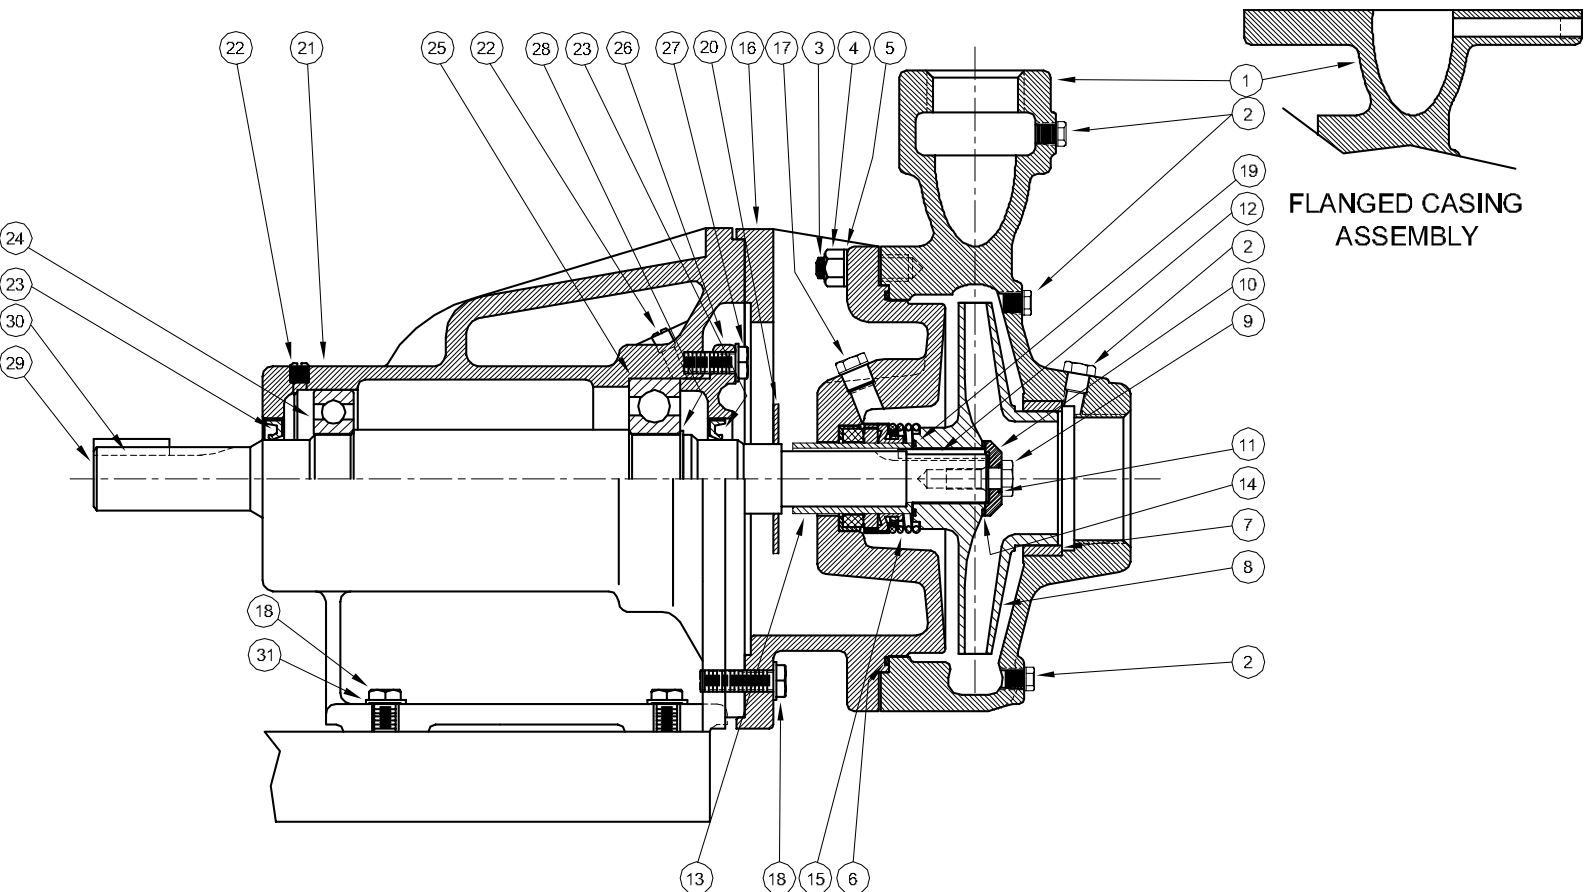

*Centrifugals - Base Mounted*

SYMBOL NUMBER	PART NUMBER	QTY	DESCRIPTION
++ 8	09928	1	Impeller - GNB6-1-1/2
	09929	1	Impeller - GNB6-2
	20678	1	Impeller - GNB6-2-1/2
	20420	1	Impeller - GNB7-2
	20421	1	Impeller - GNB7A-2
	21087-1	1	Impeller - GNB7-2-1/2
	20427	1	Impeller - GNB9-1-1/2
	21172-1	1	Impeller - GNB9-2
	21203-1	1	Impeller - GNB9-2-1/2
	21557-1	1	Impeller - GNB9-3F
9	1-529-1	1	Cap Screw - SS
10	22105-C	1	Washer - Bronze
11	22080	1	O-Ring Gasket - Buna-N (Std)
	2-31005-012	1	O-Ring Gasket - Viton
	22093	1	O-Ring Gasket - EPT**
	22082	1	O-Ring Gasket - Teflon
12	23014	1	Key
13	22063-C	1	Shaft Sleeve - Bronze
+ 14	09933	1	Flat Gasket +
	22083	1	O-Ring Gasket - Buna-N (Std)
	22084	1	O-Ring Gasket - Viton
	22094	1	O-Ring Gasket - EPT**
	22085	1	O-Ring Gasket - Teflon
15	09917	1	Mechanical Seal - Buna-N (Std)
	09926	1	Mechanical Seal - Viton
	21271	1	Mechanical Seal - EPT**
16	09920	1	Adapter - GNB6
	20419	1	Adapter - GNB7
	20431	1	Adapter Assy ♦ - GNB9
17	04236	1	Pipe Plug 1/4" - Bronze
	1-68-6	8	Cap Screw

"CONTINUED ON NEXT PAGE"

- (\*) Casing Assy. include Symbol Numbers 2, 3 & 7.
- (\*\*) For hot water or Caustic service.
- (+) Series GNB pumps have been manufactured with either flat or O-ring type gaskets. Determine which type is required before ordering. When in doubt, order flat gaskets.
- (++) Specific impeller diameter is identified by the last 3 digits of the Pump Catalog Number. To order correct impeller, this 3 digit suffix must be added to basic impeller number listed above. EXAMPLE: For Pump Catalog No. GNB6-1-1/2-5.25, order impeller Part No. 09928-5.25
- (♦) Adapter Assy. includes symbol number 7.

(++ ) Specific impeller diameter is identified by the last 3 digits of the Pump Catalog Number. To order correct impeller, this 3 digit suffix must be added to basic impeller number listed above. EXAMPLE: For Pump Catalog No. GNAB6-1-1/2-5.25, order impeller Part No. 09928-5.25