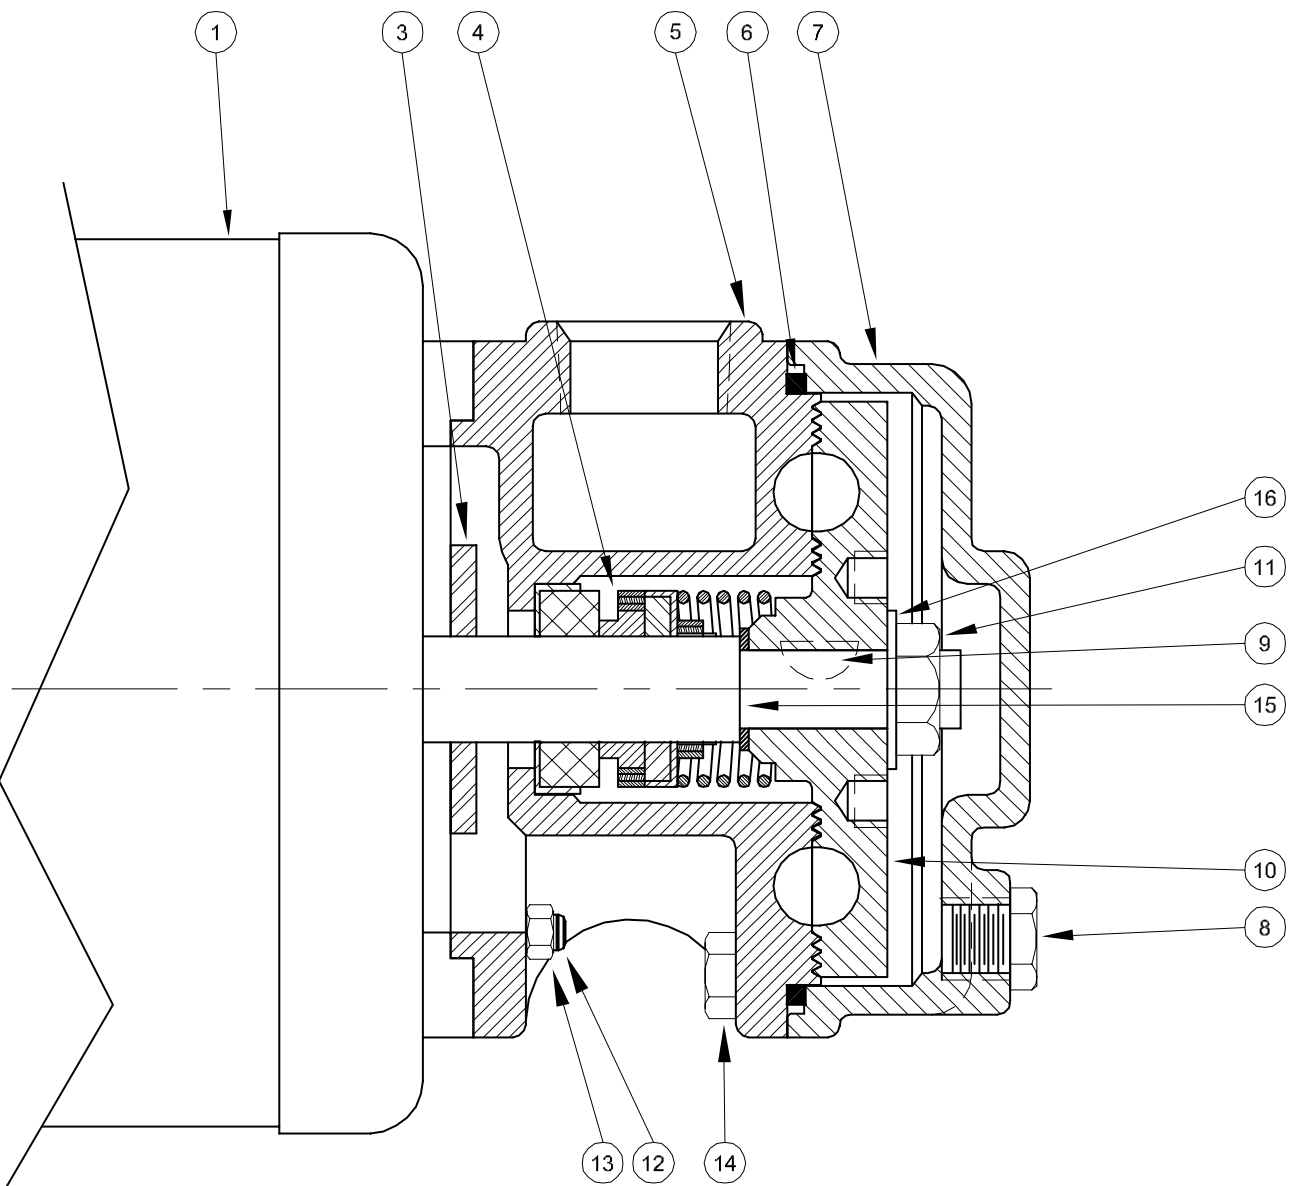

Turbines - Close Coupled

SECTION TCCP
PAGE 70
DATE 2/05

CRANE[®]

A Crane Co. Company

PUMPS & SYSTEMS

USA: (937) 778-8947 • Canada: (905) 457-6223 • International: (937) 615-3598

SYMBOL NUMBER	PART NUMBER	QTY	DESCRIPTION
10	SA21723-6-1	1	Impeller
11	21725	1	Locknut, Impeller
12	21729	4	Stud
13	21730	4	Nut
14	08169	4	Cap Screw
15	22897	1	Washer
16	23037	1	Washer

SYMBOL NUMBER	PART NUMBER	QTY	DESCRIPTION
1	21765 21933	1 1	Motor, 1/3HP - 115 Volt, 1 Phase Motor, 1/3HP - 230 Volt, 1 Phase
3	03520	1	Slinger Washer
4	21727 21914	1 1	Mechanical Seal - Buna-N Mechanical Seal - Viton
5	21722-6	1	Raceway
6	21726 21913	1 1	Seal Ring - Buna-N Seal Ring - Viton
7	21724	1	Cover
8	01691-A	1	Plug, 1/8" NPT
9	21728	1	Shaft Key