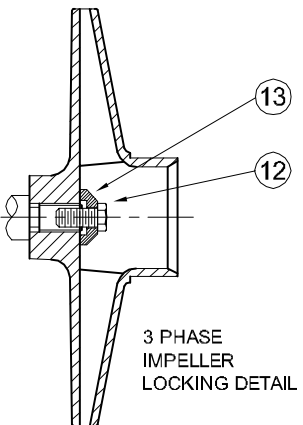

Centrifugals - Close Coupled

1 - MOTORS (All 56J Frame)		
RPM & PHASE	PART NUMBER	HP
OPEN DRIP PROOF		
3500 RPM Single Phase (ODP)	09581	1/3
	09582	1/2
	09625	3/4
	09650	1
	09675	1½
	09677	2
09737	3	
3500 RPM Three Phase (ODP)	09661	1/3
	09662	1/2
	09652	3/4
	09653	1
	09676	1½
	09678	2
09738	3	
TOTALLY ENCLOSED		
3500 RPM Single Phase (TENV / TEFC)	09688	1/2
	09690	3/4
	09692	1
	09774	1½
09827	2	
3500 RPM Three Phase (TENV / TEFC)	09689	1/2
	09691	3/4
	09693	1
	09758	1½
	09829	2
21697	3	
EXPLOSION PROOF		
3500 RPM Single Phase (XP)	20655	1/2
	20513	3/4
	20515	1
	20517	1½
	20519	2
3500 RPM Three Phase (XP)	20656	1/2
	20514	3/4
	20516	1
	20518	1½
	20520	2
9909	3	

SECTION
PAGE
DATE

CCCP
6
2/05

A Crane Co. Company

PUMPS & SYSTEMS

USA: (937) 778-8947 • Canada: (905) 457-6223 • International: (937) 615-3598