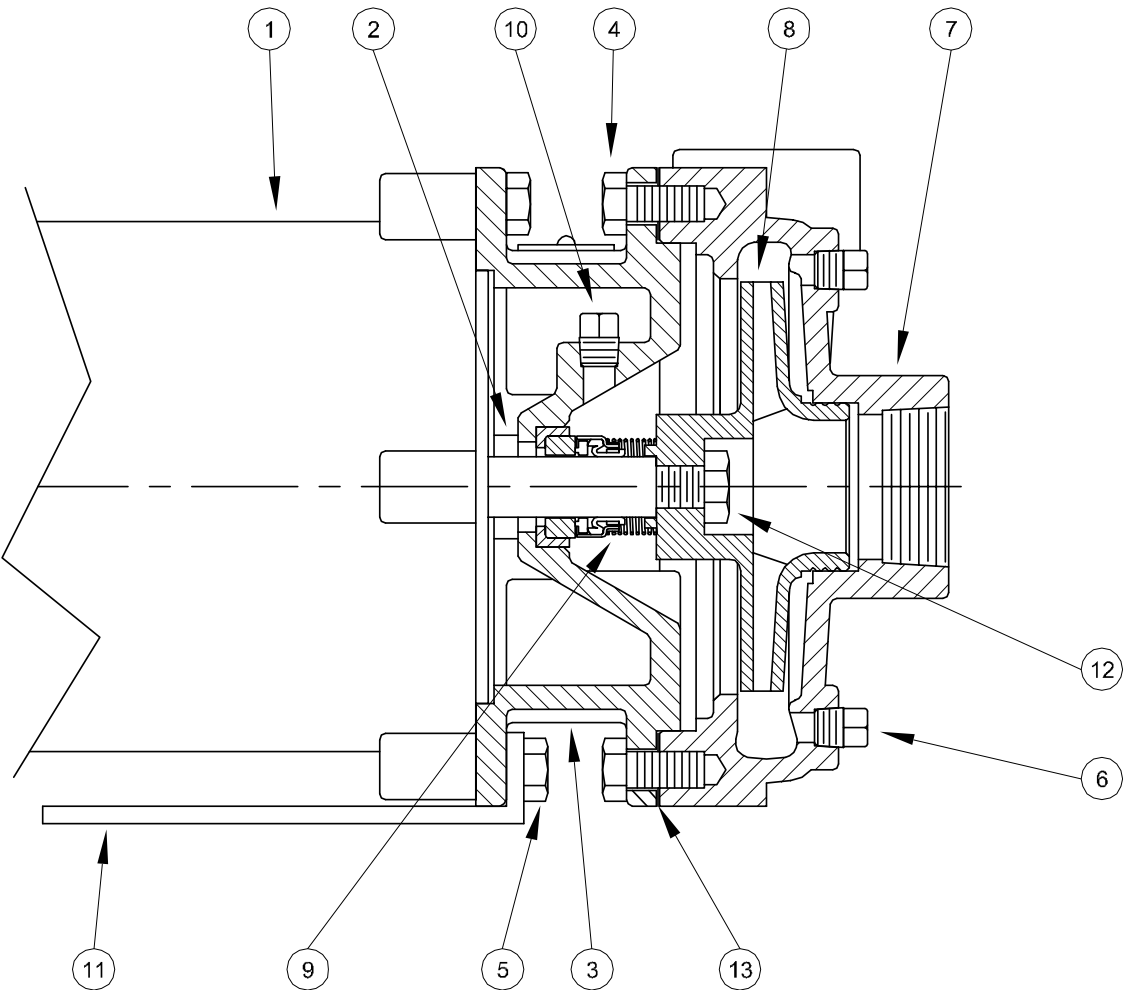

Centrifugals - Close Coupled

1 - MOTORS (All 56J Frame)			
RPM & PHASE	PART NUMBER	HP	
OPEN DRIP PROOF			
3500 RPM Single Phase (ODP)	09581	1/3	
	09582	1/2	
	09625	3/4	
	09650	1	
	09675	1½	
3500 RPM Three Phase (ODP)	09677	2	
	09661	1/3	
	09662	1/2	
	09652	3/4	
3500 RPM Three Phase (ODP)	09653	1	
	09676	1½	
	09678	2	
	TOTALLY ENCLOSED		
3500 RPM Single Phase (TENV / TEFC)	09688	1/2	
	09690	3/4	
	09692	1	
	09774	1½	
3500 RPM Three Phase (TENV / TEFC)	09827	2	
	09689	1/2	
	09691	3/4	
	09693	1	
3500 RPM Three Phase (TENV / TEFC)	09758	1½	
	09829	2	
	EXPLOSION PROOF		
	3500 RPM Single Phase (XP)	20655	1/2
20513		3/4	
20515		1	
20517		1½	
20519		2	
3500 RPM Three Phase (XP)	20656	1/2	
	20514	3/4	
	20516	1	
	20518	1½	
	20520	2	

SECTION CCCP
PAGE 2
DATE 2/05

A Crane Co. Company

PUMPS & SYSTEMS

USA: (937) 778-8947 • Canada: (905) 457-6223 • International: (937) 615-3598

SYMBOL NUMBER	PART NUMBER	QTY	DESCRIPTION
9	08514	1	Mechanical Seal
10	00158	1	Pipe Plug 1/8"
11	0115519	1	Base
12	20459	1	Nut
13	0115516	1	Case Gasket