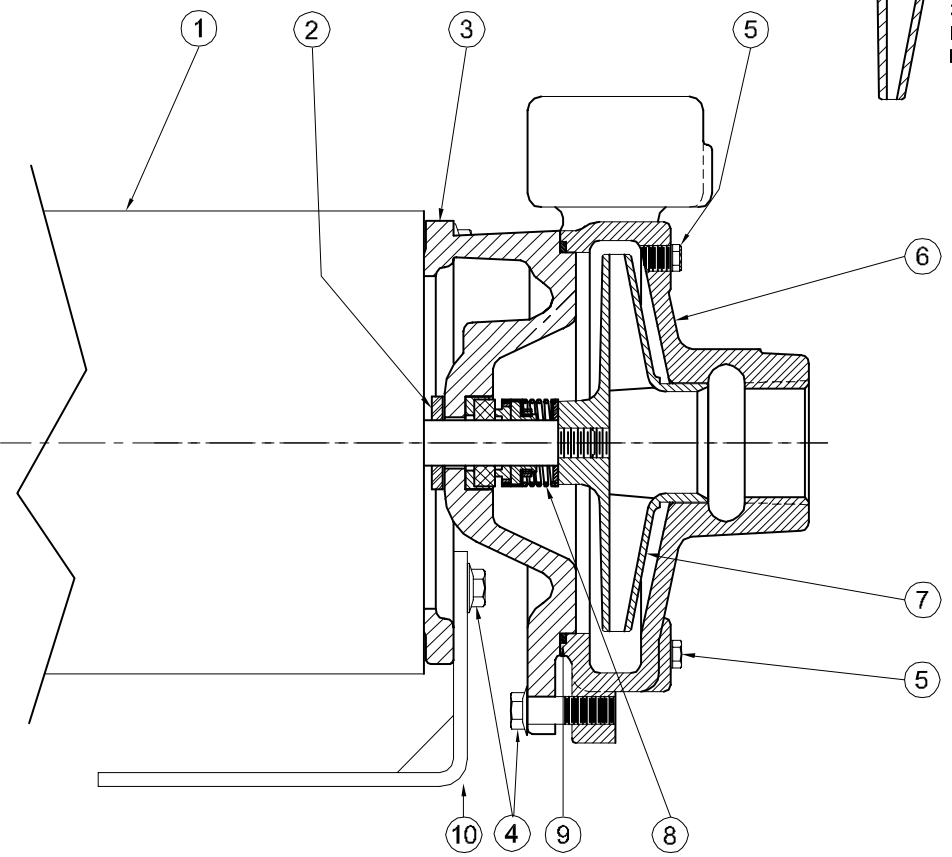

Centrifugals - Close Coupled

1 - MOTORS (All 56J Frame)			
RPM & PHASE	PART NUMBER	HP	
OPEN DRIP PROOF			
3500 RPM Single Phase (ODP)	09581	1/3	
	09582	1/2	
	09625	3/4	
	09650	1	
	09675	1½	
	09677	2	
3500 RPM Three Phase (ODP)	09737	3	
	09661	1/3	
	09662	1/2	
	09652	3/4	
	09653	1	
	09676	1½	
3500 RPM Single Phase (TENV / TEFC)	09678	2	
	09738	3	
	TOTALLY ENCLOSED		
	3500 RPM Single Phase (TENV / TEFC)	09688	1/2
		09690	3/4
		09692	1
09774		1½	
3500 RPM Three Phase (TENV / TEFC)	09827	2	
	09689	1/2	
	09691	3/4	
	09693	1	
3500 RPM Single Phase (XP)	09758	1½	
	09829	2	
	21697	3	
	EXPLOSION PROOF		
3500 RPM Single Phase (XP)	20655	1/2	
	20513	3/4	
	20515	1	
	20517	1½	
3500 RPM Three Phase (XP)	20519	2	
	20656	1/2	
	20514	3/4	
	20516	1	
3500 RPM Single Phase (XP)	20518	1½	
	20520	2	
	9909	3	

SECTION CCCP
PAGE 6
DATE 2/05

A Crane Co. Company

PUMPS & SYSTEMS

USA: (937) 778-8947 • Canada: (905) 457-6223 • International: (937) 615-3598

SYMBOL NUMBER	PART NUMBER	QTY	DESCRIPTION
8	08514 09762 20764-C	1 1 1	Mechanical Seal - Buna-N Mechanical Seal - Viton Mechanical Seal - EPT**
9	GA5-1-1/4 SERIES		
	21333	1	O-Ring - Buna-N (Std)
	21546	1	O-Ring - Viton
	22058	1	O-Ring - Teflon
	22132	1	O-Ring - EPT**
	GA6-1-1/4 SERIES		
	22021	1	O-Ring - Buna-N (Std)
	22020	1	O-Ring - Viton
	22102	1	O-Ring - Teflon
	22133	1	O-Ring - EPT**
10	22751	1	Bracket
12	21182	1	Machine Screw 1/4-28 UNFX x 1/2"
13	21181-C	1	Washer - Bronze
DIFFERING PARTS FOR ALL BRONZE CONSTRUCTION			
3	22752-A	1	Adapter - Bronze - GA5-1¼AB
	22754-A	1	Adapter - Bronze - GA6-1¼AB
5	01691-A	2	Plug 1/8" Bronze
6	22766-A	1	Casing - Bronze - GA5 -1¼AB
	22767-A	1	Casing - Bronze - GA6-1¼AB
DIFFERING PARTS FOR ALL IRON CONSTRUCTION			
5	00158	2	Plug, 1/8-27 NPT
7	09680-C	1	Impeller - Iron*
13	21181-A	1	Washer - SS