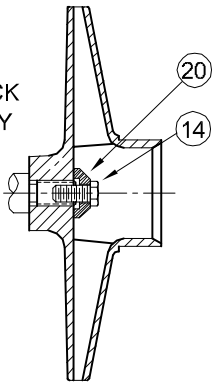

Centrifugals - Self-Priming

IMPELLER LOCK
3 PHASE ONLY