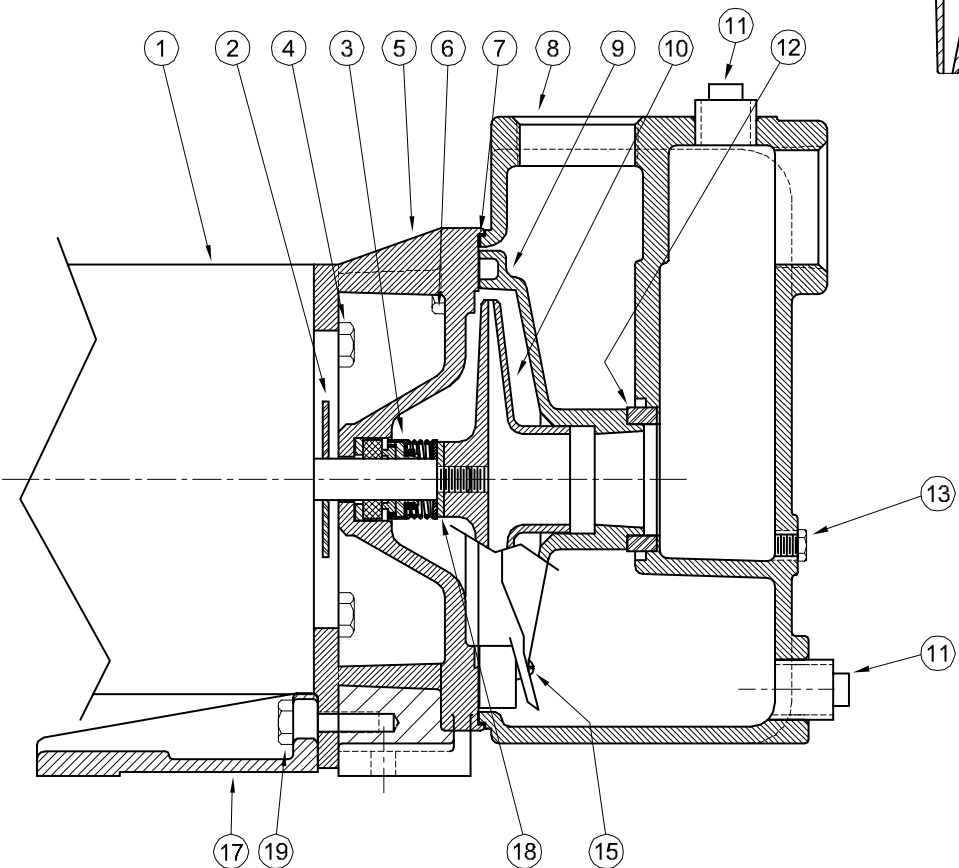

Centrifugals - Self-Priming

IMPELLER LOCK
3 PHASE ONLY

1 - MOTORS (ALL 56J FRAME)		
RPM & PHASE	PART NUMBER	HP
OPEN DRIP PROOF		
3500 RPM Single Phase (ODP)	09650	1
	09675	1½
	09677	2
	09737	3
3500 RPM Three Phase (ODP)	09653	1
	09676	1½
	09678	2
	09738	3
TOTALLY ENCLOSED		
3500 RPM Single Phase (TEFC)	09692	1
	09774	1½
	09827	2
3500 RPM Three Phase (TEFC)	09693	1
	09758	1½
	09829	2
	21697	3
EXPLOSION PROOF		
3500 RPM Single Phase (XP)	20515	1
	20517	1½
	20519	2
3500 RPM Three Phase (XP)	20516	1
	20518	1½
	20520	2
	09909	3

SYMBOL NUMBER	PART NUMBER	QTY	DESCRIPTION
DIFFERING PARTS FOR ALL BRONZE CONSTRUCTION			
4	03122-A	4	Cap Screw, 3/8-16 x 3/4" Lg
5	09740-A	1	Adapter for 10WA6 Only
6	09740-A-1	1	Adapter - All except 10WA6
	03288	4	Cap Screw, 3/8-16 x 1¼" Lg
8	21123-A	1	Case
9	21124-A	1	Diffuser - All except 10WA6
	21157-A	1	Diffuser - 10WA6
10	09660-5.44	1	Impeller, 10WA6 - Bronze
	09731-5.66	1	Impeller, 15WA6 - Bronze
	09729-5.66	1	Impeller, 20WA6 - Bronze
	09680-5.66	1	Impeller, 30WA6 - Bronze
11	00947-A	2	Pipe Plug, 3/4" - Brass
DIFFERING PARTS FOR ALL IRON CONSTRUCTION			
10	09660-B-5.44	1	Impeller, 10WA6 - Iron
	09731-B-5.66	1	Impeller, 15WA6 - Iron
	09680-C-1-5.13	1	Impeller, 20WA6 - Iron
	09680-C-1-5.66	1	Impeller, 30WA6 - Iron
13	04236-A	1	Pipe Plug - 1/4" - Iron
18	20628	1	Washer - SS
20	21181-A	1	Washer - SS