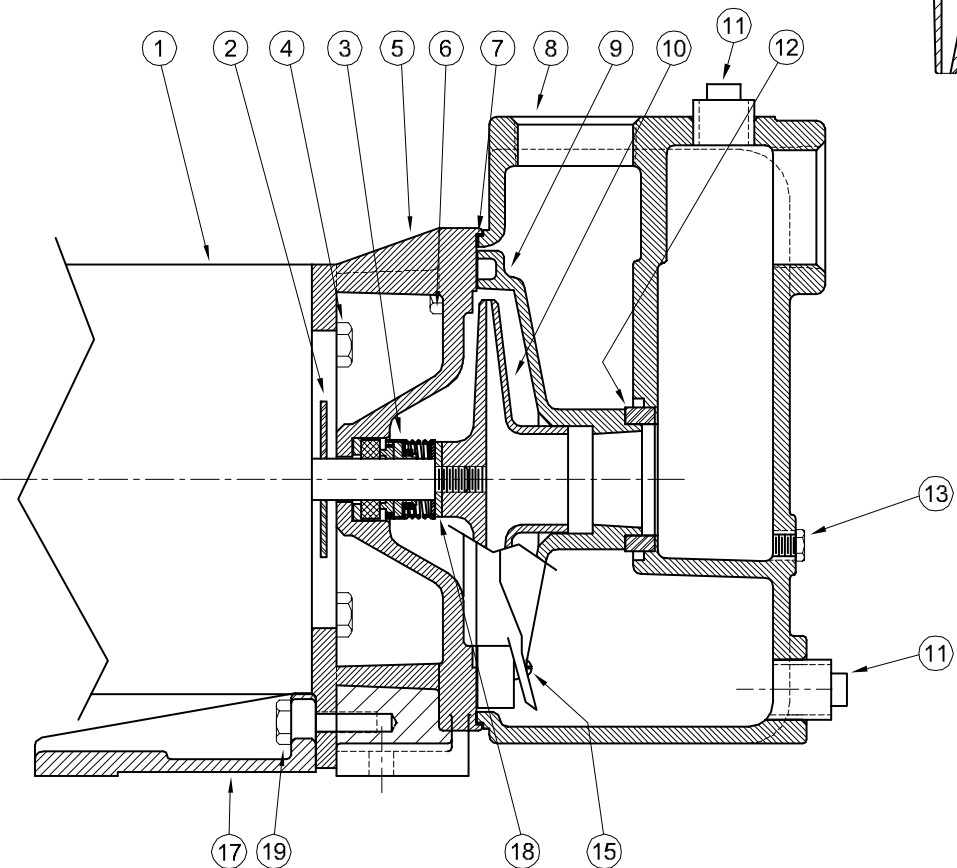

Centrifugals - Self-Priming

IMPELLER LOCK
3 PHASE ONLY

1 - MOTORS (ALL 56J FRAME)		
RPM & PHASE	PART NUMBER	HP
OPEN DRIP PROOF		
3500 RPM Single Phase (ODP)	09650	1
	09675	1½
	09677 09737	2 3
3500 RPM Three Phase (ODP)	09653	1
	09676	1½
	09678 09738	2 3
TOTALLY ENCLOSED		
3500 RPM Single Phase (TEFC)	09692	1
	09774	1½
	09827	2
3500 RPM Three Phase (TEFC)	09693	1
	09758	1½
	09829 21697	2 3
EXPLOSION PROOF		
3500 RPM Single Phase (XP)	20515	1
	20517	1½
	20519	2
3500 RPM Three Phase (XP)	20516	1
	20518	1½
	20520 09909	2 3

SYMBOL NUMBER	PART NUMBER	QTY	DESCRIPTION
DIFFERING PARTS FOR ALL BRONZE CONSTRUCTION			
4	03122-A	4	Cap Screw, 3/8-16 x 3/4" Lg
5	09740-A	1	Adapter for 10WA6 Only
6	09740-A-1	1	Adapter - All except 10WA6
	03288	4	Cap Screw, 3/8-16 x 1¼" Lg
8	21123-A	1	Case
9	21124-A	1	Diffuser - All except 10WA6
	21157-A	1	Diffuser - 10WA6
10	09660-5.44	1	Impeller, 10WA6 - Bronze
	09731-5.66	1	Impeller, 15WA6 - Bronze
	09729-5.66	1	Impeller, 20WA6 - Bronze
	09680-5.66	1	Impeller, 30WA6 - Bronze
11	00947-A	2	Pipe Plug, 3/4" - Brass
DIFFERING PARTS FOR ALL IRON CONSTRUCTION			
10	09660-B-5.44	1	Impeller, 10WA6 - Iron
	09731-B-5.66	1	Impeller, 15WA6 - Iron
	09680-C-1-5.13	1	Impeller, 20WA6 - Iron
	09680-C-1-5.66	1	Impeller, 30WA6 - Iron
13	04236-A	1	Pipe Plug - 1/4" - Iron
18	20628	1	Washer - SS
20	21181-A	1	Washer - SS