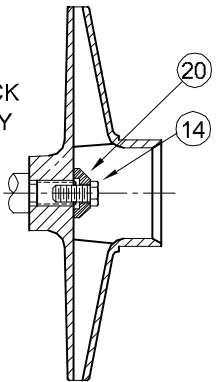

Centrifugals - Self-Priming

IMPELLER LOCK
3 PHASE ONLY

1 - MOTORS (ALL 56J FRAME)		
RPM & PHASE	PART NUMBER	HP
OPEN DRIP PROOF		
3500 RPM Single Phase (ODP)	09650	1
	09675	1½
	09677 09737	2 3
3500 RPM Three Phase (ODP)	09653	1
	09676	1½
	09678 09738	2 3
TOTALLY ENCLOSED		
3500 RPM Single Phase (TEFC)	09692	1
	09774	1½
	09827	2
3500 RPM Three Phase (TEFC)	09693	1
	09758	1½
	09829 21697	2 3
EXPLOSION PROOF		
3500 RPM Single Phase (XP)	20515	1
	20517	1½
	20519	2
3500 RPM Three Phase (XP)	20516	1
	20518	1½
	20520 09909	2 3

SYMBOL NUMBER	PART NUMBER	QTY	DESCRIPTION
DIFFERING PARTS FOR ALL BRONZE CONSTRUCTION			
4	03122-A	4	Cap Screw, 3/8-16 x 3/4" Lg
5	09740-A	1	Adapter for 10WA6 Only
6	09740-A-1	1	Adapter - All except 10WA6
	03288	4	Cap Screw, 3/8-16 x 1¼" Lg
8	21123-A	1	Case
9	21124-A	1	Diffuser - All except 10WA6
	21157-A	1	Diffuser - 10WA6
10	09660-5.44	1	Impeller, 10WA6 - Bronze
	09731-5.66	1	Impeller, 15WA6 - Bronze
	09729-5.66	1	Impeller, 20WA6 - Bronze
	09680-5.66	1	Impeller, 30WA6 - Bronze
11	00947-A	2	Pipe Plug, 3/4" - Brass
DIFFERING PARTS FOR ALL IRON CONSTRUCTION			
10	09660-B-5.44	1	Impeller, 10WA6 - Iron
	09731-B-5.66	1	Impeller, 15WA6 - Iron
	09680-C-1-5.13	1	Impeller, 20WA6 - Iron
	09680-C-1-5.66	1	Impeller, 30WA6 - Iron
13	04236-A	1	Pipe Plug - 1/4" - Iron
18	20628	1	Washer - SS
20	21181-A	1	Washer - SS