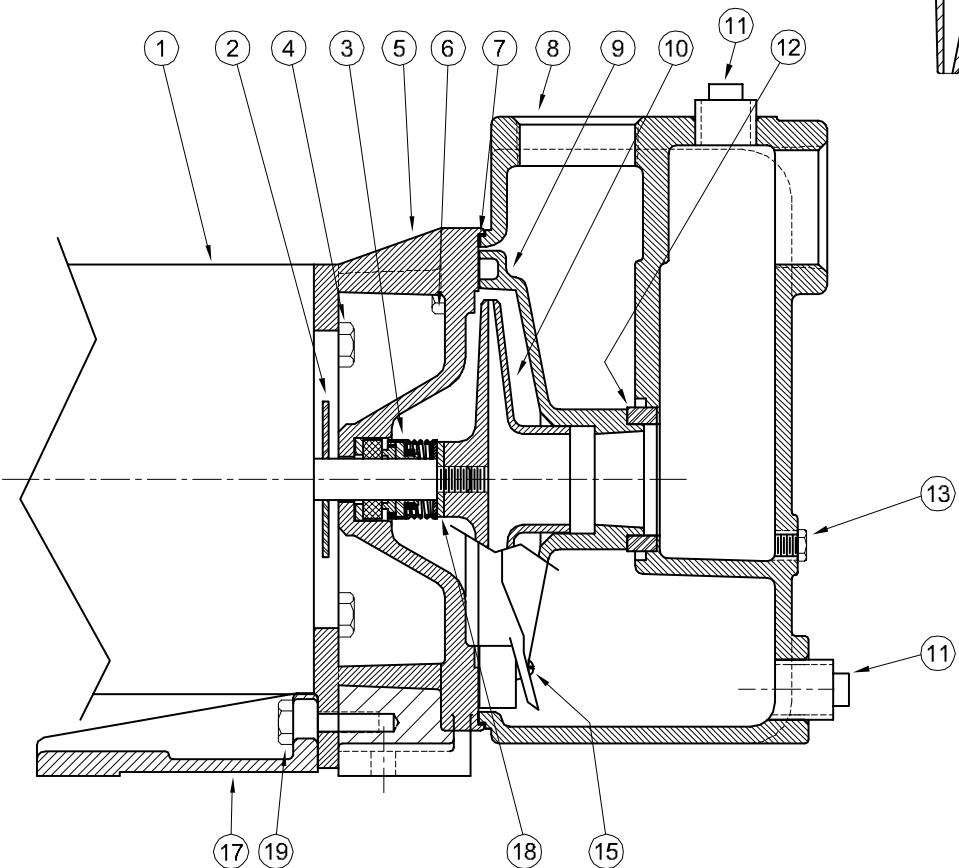

*Centrifugals - Self-Priming*

IMPELLER LOCK  
3 PHASE ONLY

1 - MOTORS (ALL 56J FRAME)		
RPM & PHASE	PART NUMBER	HP
<b>OPEN DRIP PROOF</b>		
3500 RPM Single Phase (ODP)	09650	1
	09675	1½
	09677	2
	09737	3
3500 RPM Three Phase (ODP)	09653	1
	09676	1½
	09678	2
	09738	3
<b>TOTALLY ENCLOSED</b>		
3500 RPM Single Phase (TEFC)	09692	1
	09774	1½
	09827	2
3500 RPM Three Phase (TEFC)	09693	1
	09758	1½
	09829	2
	21697	3
<b>EXPLOSION PROOF</b>		
3500 RPM Single Phase (XP)	20515	1
	20517	1½
	20519	2
3500 RPM Three Phase (XP)	20516	1
	20518	1½
	20520	2
	09909	3

SYMBOL NUMBER	PART NUMBER	QTY	DESCRIPTION
<b>DIFFERING PARTS FOR ALL BRONZE CONSTRUCTION</b>			
4	03122-A	4	Cap Screw, 3/8-16 x 3/4" Lg
5	09740-A	1	Adapter for 10WA6 Only
6	09740-A-1	1	Adapter - All except 10WA6
	03288	4	Cap Screw, 3/8-16 x 1¼" Lg
8	21123-A	1	Case
9	21124-A	1	Diffuser - All except 10WA6
	21157-A	1	Diffuser - 10WA6
10	09660-5.44	1	Impeller, 10WA6 - Bronze
	09731-5.66	1	Impeller, 15WA6 - Bronze
	09729-5.66	1	Impeller, 20WA6 - Bronze
	09680-5.66	1	Impeller, 30WA6 - Bronze
11	00947-A	2	Pipe Plug, 3/4" - Brass
<b>DIFFERING PARTS FOR ALL IRON CONSTRUCTION</b>			
10	09660-B-5.44	1	Impeller, 10WA6 - Iron
	09731-B-5.66	1	Impeller, 15WA6 - Iron
	09680-C-1-5.13	1	Impeller, 20WA6 - Iron
	09680-C-1-5.66	1	Impeller, 30WA6 - Iron
13	04236-A	1	Pipe Plug - 1/4" - Iron
18	20628	1	Washer - SS
20	21181-A	1	Washer - SS