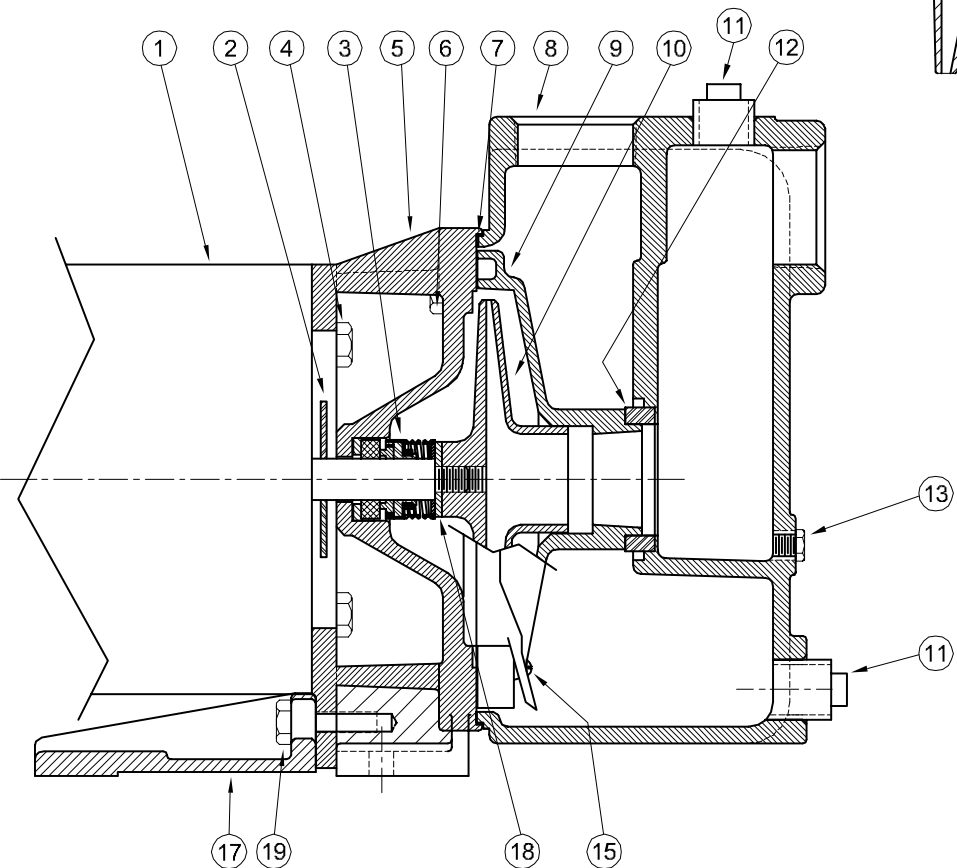

*Centrifugals - Self-Priming*

IMPELLER LOCK  
3 PHASE ONLY

1 - MOTORS (ALL 56J FRAME)		
RPM & PHASE	PART NUMBER	HP
<b>OPEN DRIP PROOF</b>		
3500 RPM Single Phase (ODP)	09650	1
	09675	1½
	09677 09737	2 3
3500 RPM Three Phase (ODP)	09653	1
	09676	1½
	09678 09738	2 3
<b>TOTALLY ENCLOSED</b>		
3500 RPM Single Phase (TEFC)	09692	1
	09774 09827	1½ 2
3500 RPM Three Phase (TEFC)	09693	1
	09758	1½
	09829 21697	2 3
<b>EXPLOSION PROOF</b>		
3500 RPM Single Phase (XP)	20515	1
	20517	1½
	20519	2
3500 RPM Three Phase (XP)	20516	1
	20518	1½
	20520 09909	2 3

SYMBOL NUMBER	PART NUMBER	QTY	DESCRIPTION
<b>DIFFERING PARTS FOR ALL BRONZE CONSTRUCTION</b>			
4	03122-A	4	Cap Screw, 3/8-16 x 3/4" Lg
5	09740-A	1	Adapter for 10WA6 Only
6	09740-A-1	1	Adapter - All except 10WA6
	03288	4	Cap Screw, 3/8-16 x 1¼" Lg
8	21123-A	1	Case
9	21124-A	1	Diffuser - All except 10WA6
	21157-A	1	Diffuser - 10WA6
10	09660-5.44	1	Impeller, 10WA6 - Bronze
	09731-5.66	1	Impeller, 15WA6 - Bronze
	09729-5.66	1	Impeller, 20WA6 - Bronze
	09680-5.66	1	Impeller, 30WA6 - Bronze
11	00947-A	2	Pipe Plug, 3/4" - Brass
<b>DIFFERING PARTS FOR ALL IRON CONSTRUCTION</b>			
10	09660-B-5.44	1	Impeller, 10WA6 - Iron
	09731-B-5.66	1	Impeller, 15WA6 - Iron
	09680-C-1-5.13	1	Impeller, 20WA6 - Iron
	09680-C-1-5.66	1	Impeller, 30WA6 - Iron
13	04236-A	1	Pipe Plug - 1/4" - Iron
18	20628	1	Washer - SS
20	21181-A	1	Washer - SS