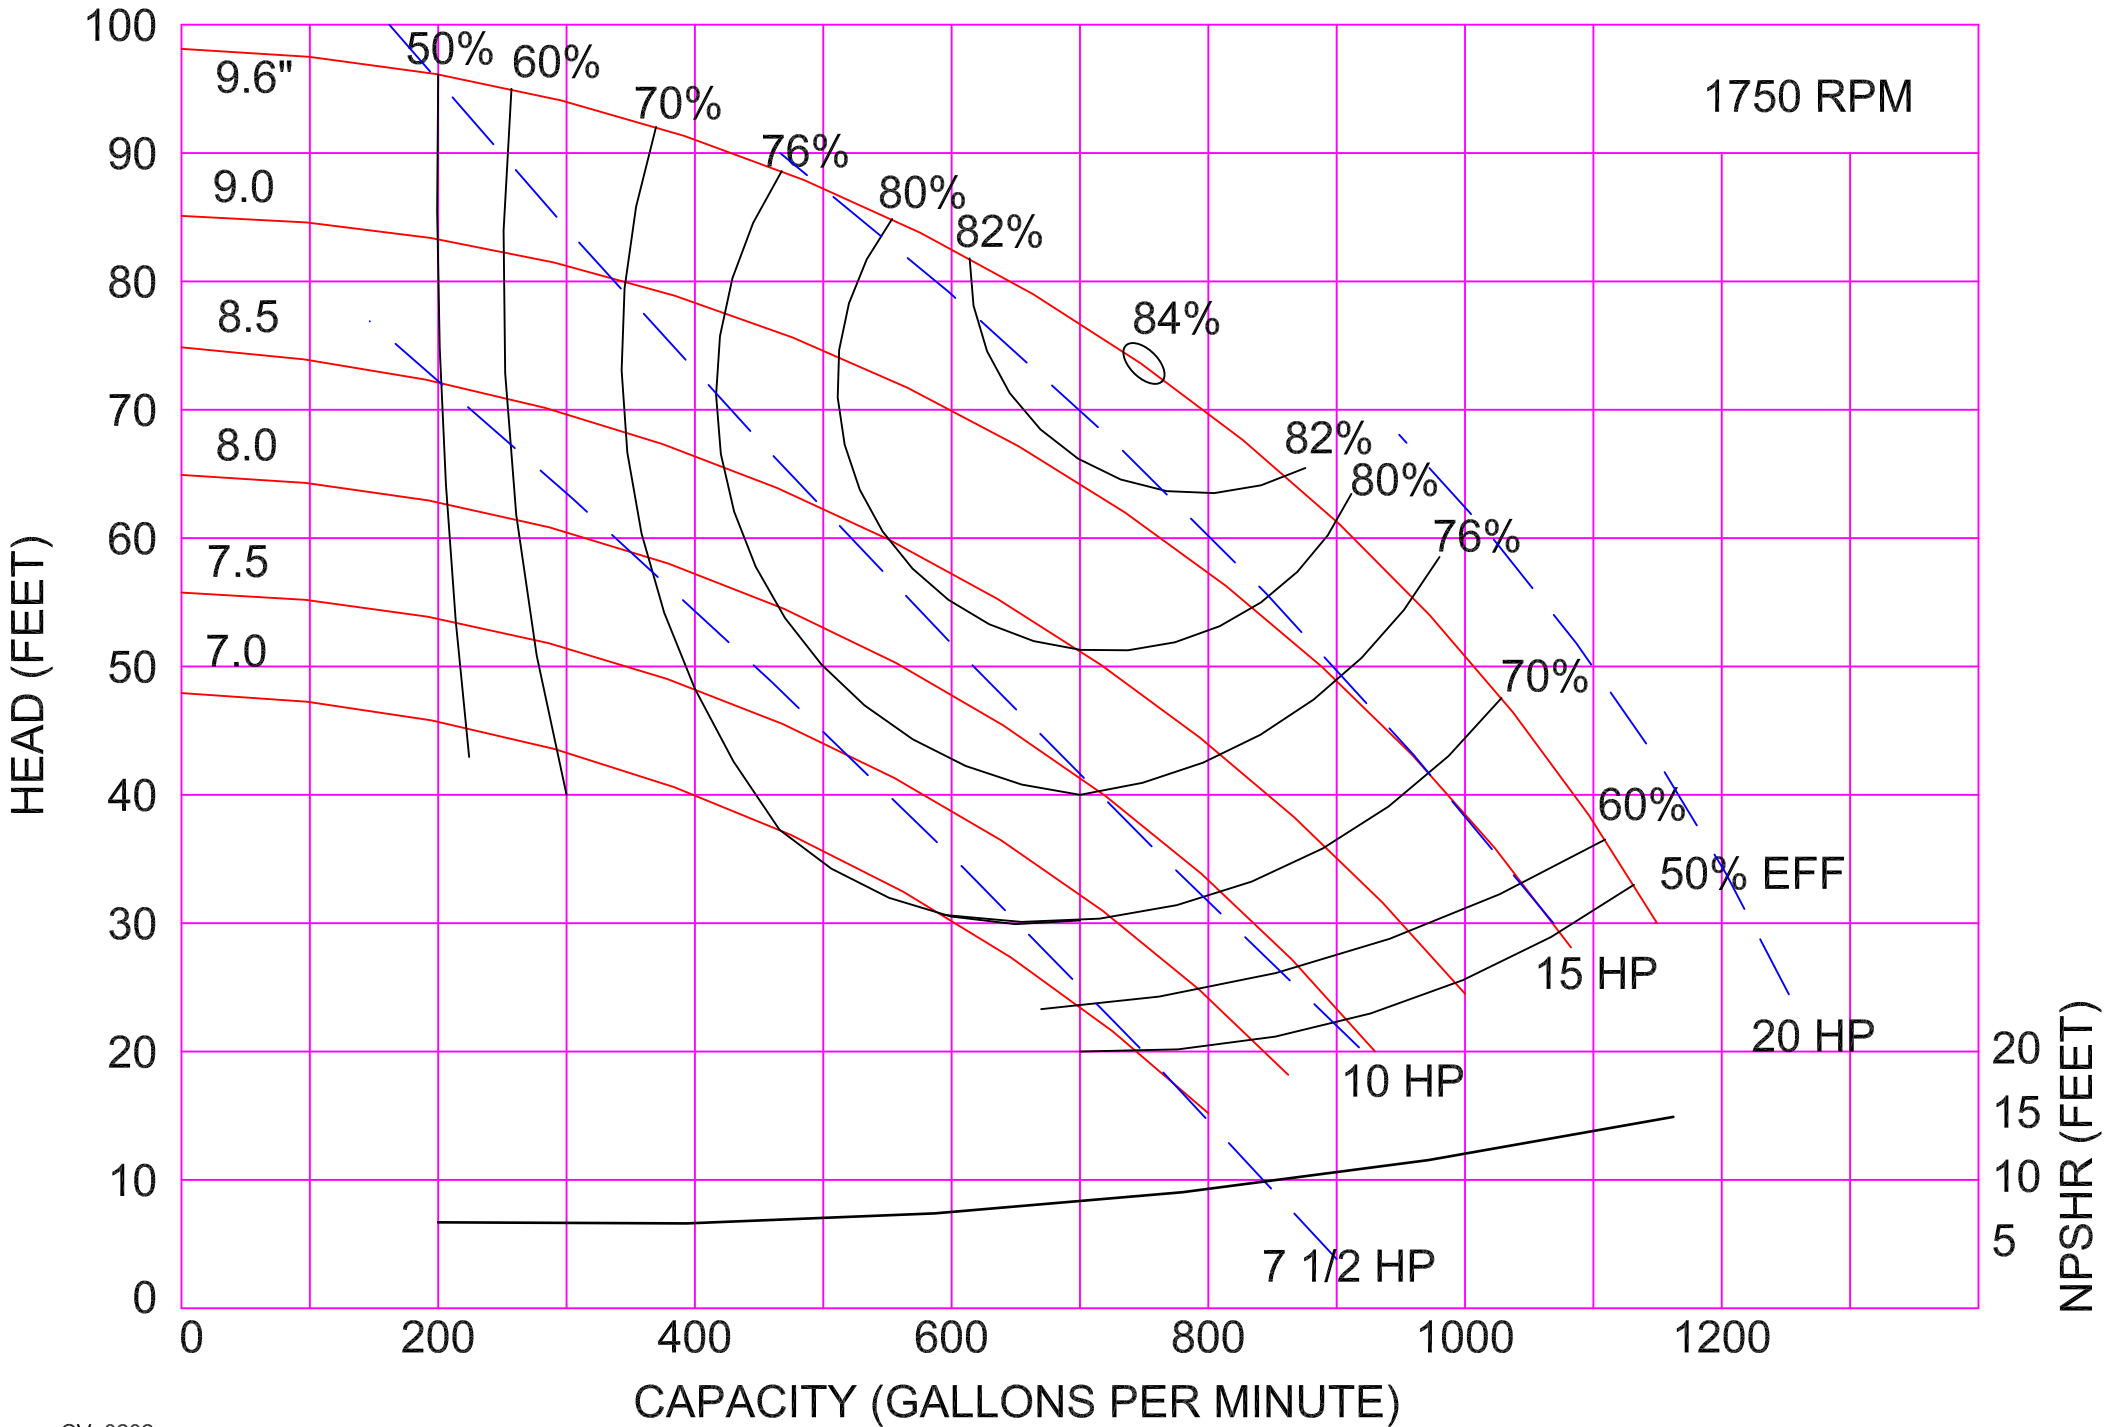

1750 RPM

AMPCO PUMPS COMPANY, INC.  
Z-SERIES 4 x 3C

1750 RPM

AMPCO PUMPS COMPANY, INC.  
Z-SERIES 4 x 3L

AMPCO PUMPS COMPANY, INC.  
Z-SERIES 5 x 4

AMPCO PUMPS COMPANY, INC.  
Z-SERIES 6 x 6

AMPCO PUMPS COMPANY, INC.  
Z-SERIES 4 x 3L