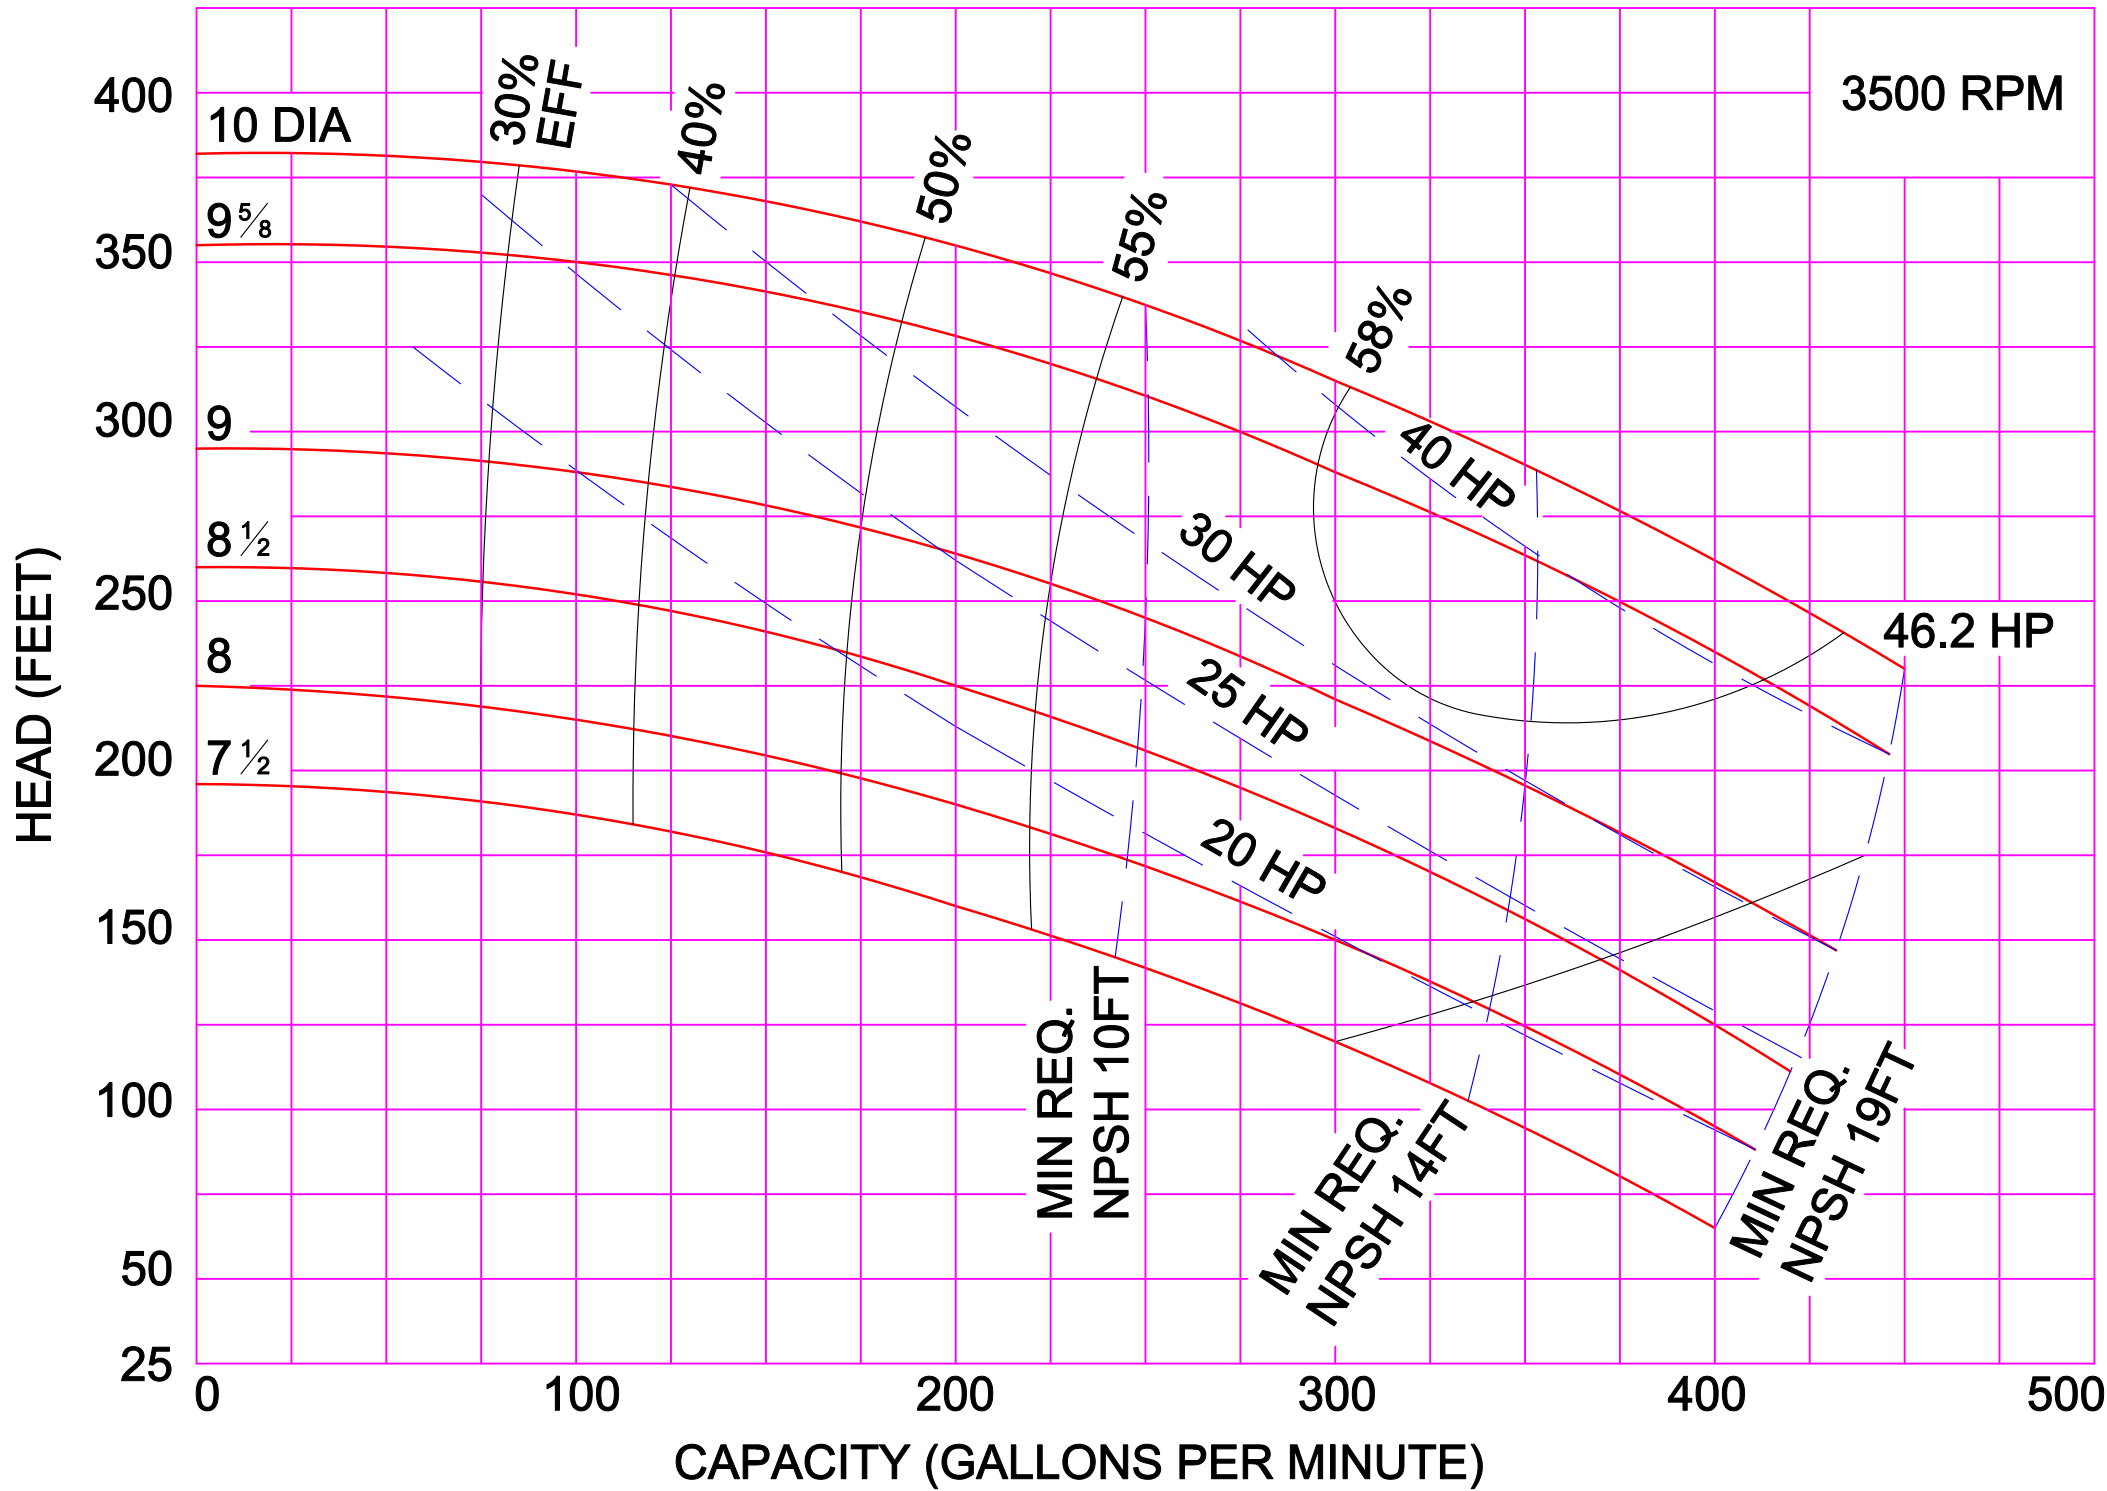

AMPCO PUMPS COMPANY, INC.  
Z-SERIES 2 x 2

3500 RPM

AMPCO PUMPS COMPANY, INC.  
Z-SERIES 3 x 2

AMPCO PUMPS COMPANY, INC.  
Z-SERIES 3 x 2½

3500 RPM

AMPCO PUMPS COMPANY, INC.  
Z-SERIES 4 x 3

3500 RPM

AMPCO PUMPS COMPANY, INC.  
Z-SERIES 4 x 3C