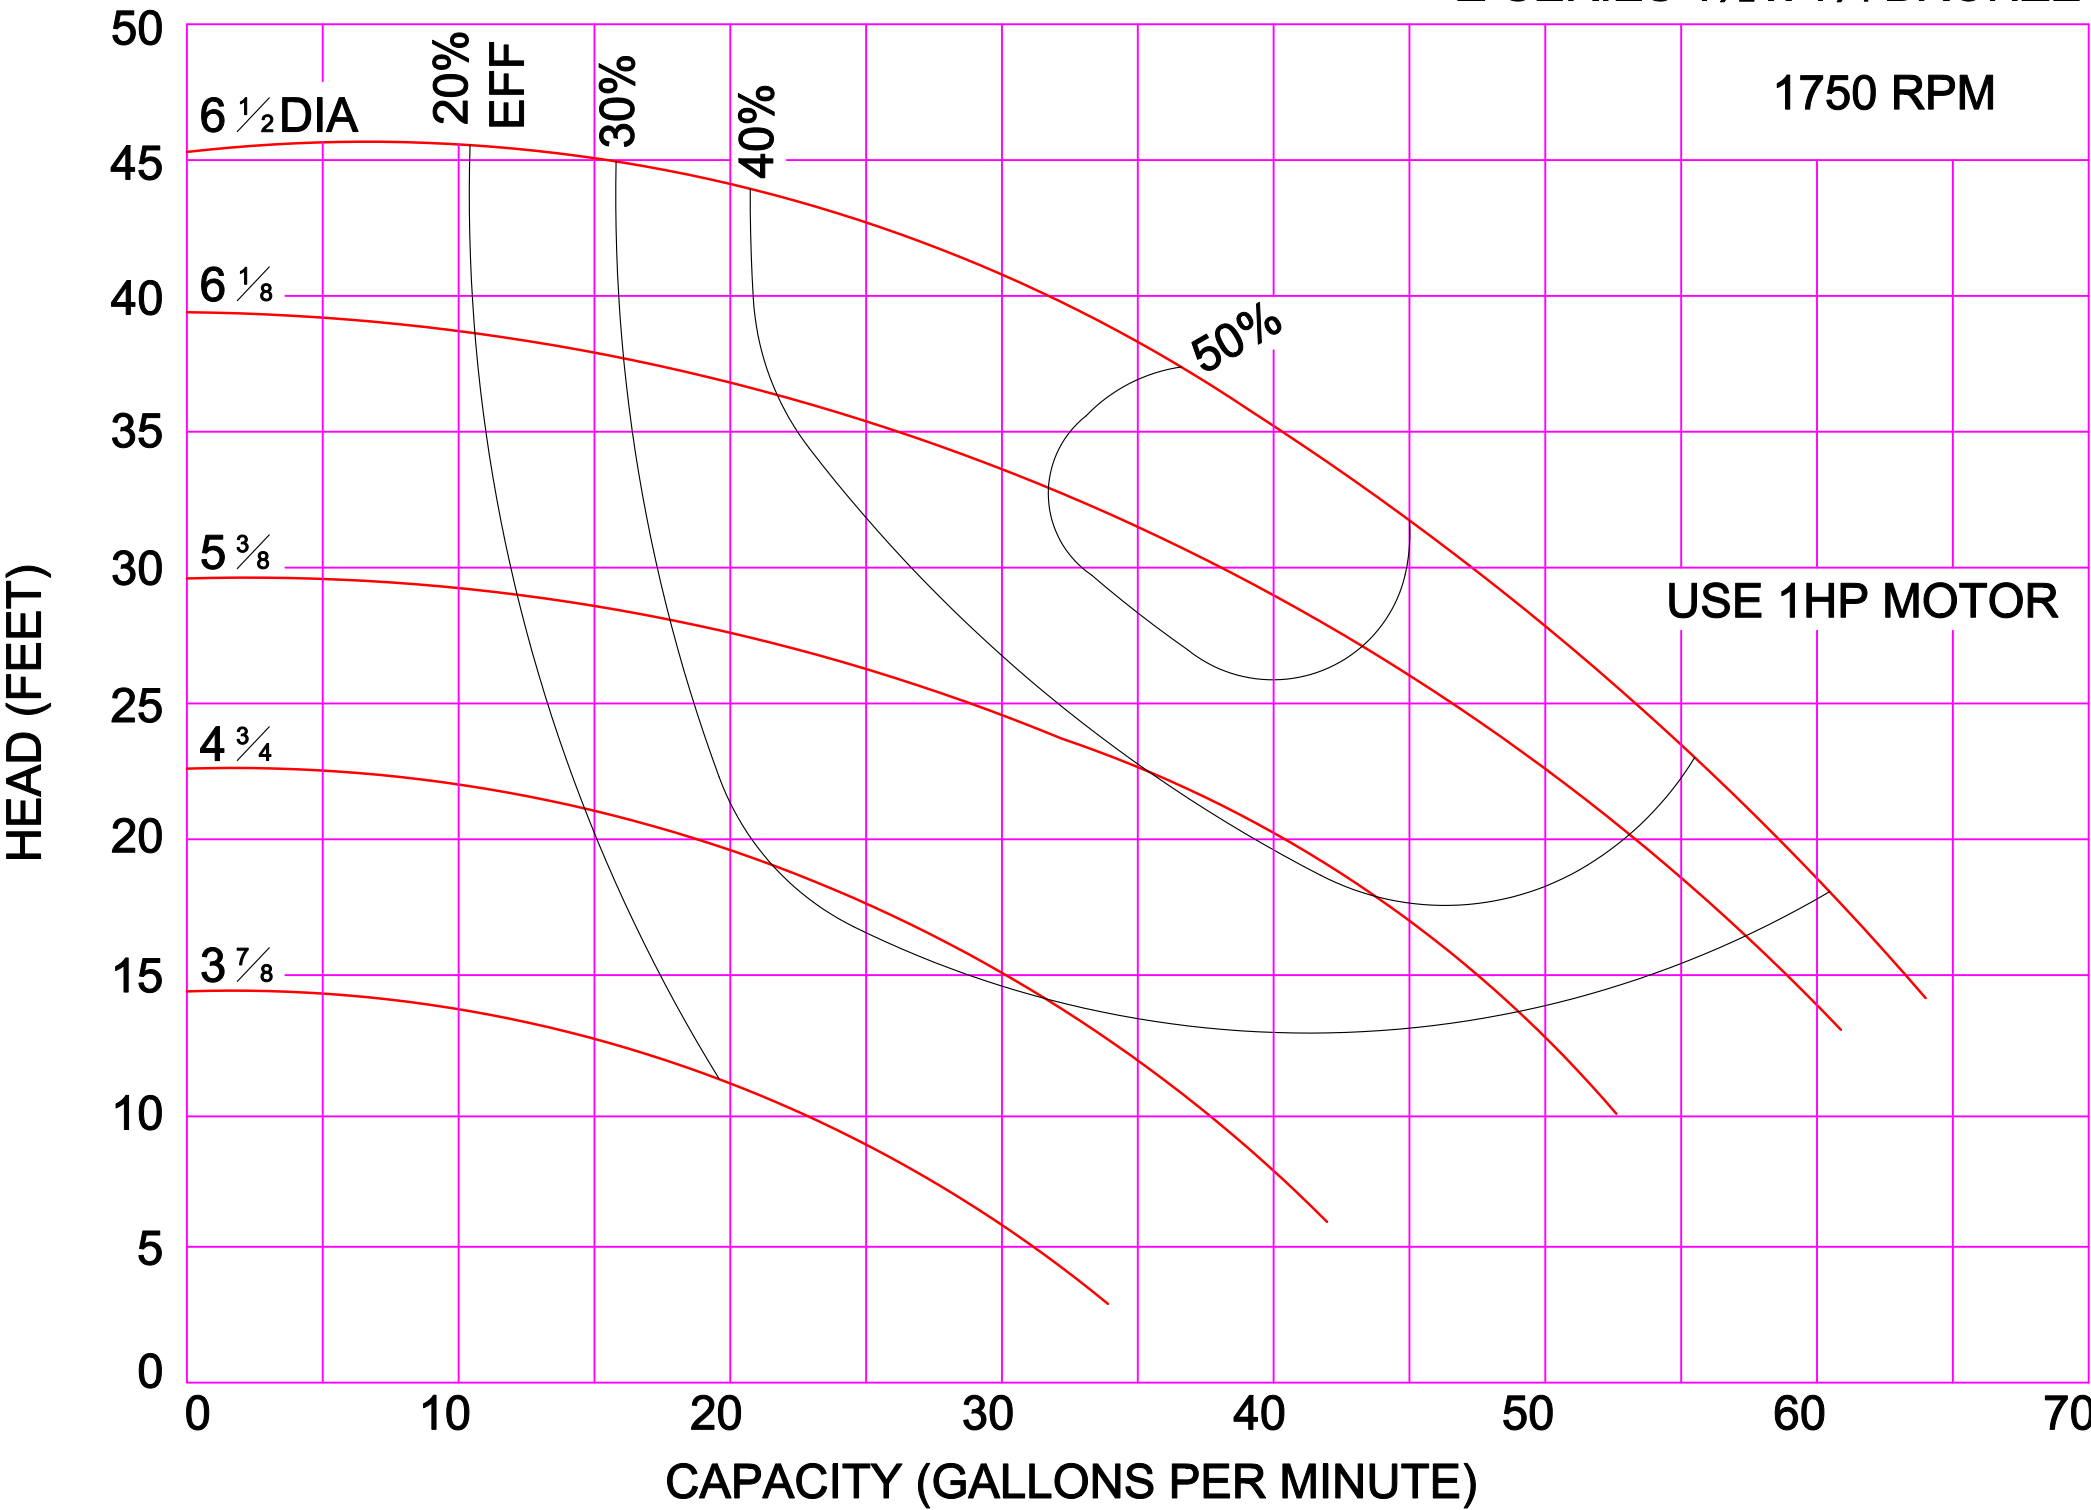

AMPCO PUMPS COMPANY, INC.
Z-SERIES 1½ x 1¼ BRONZE

1750 RPM

USE 1HP MOTOR