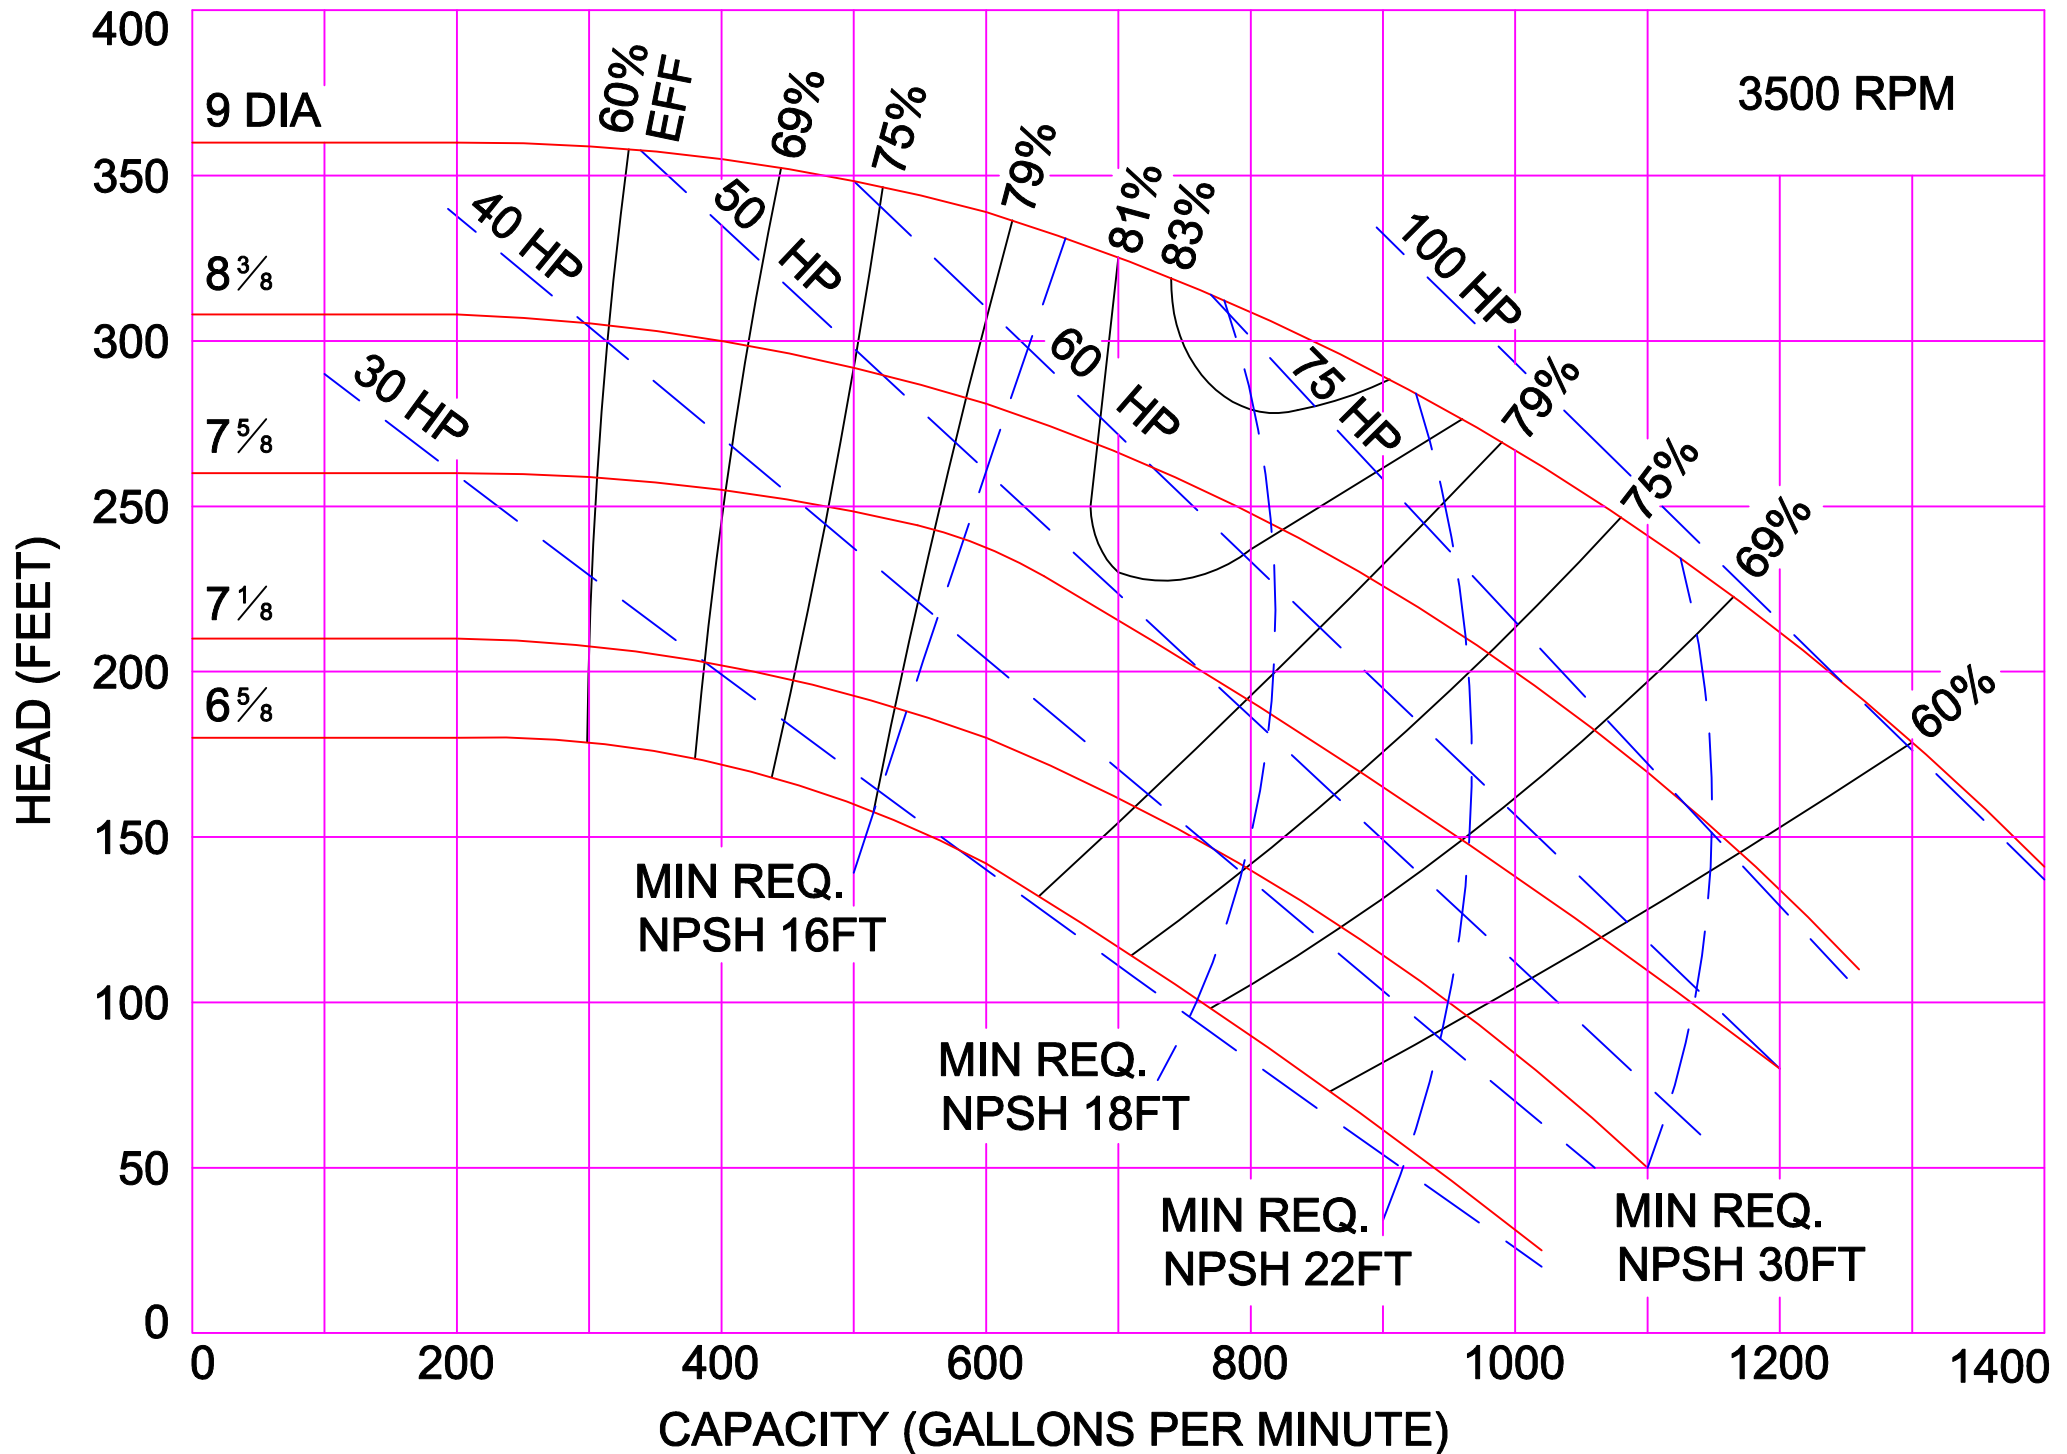

AMPCO PUMPS COMPANY, INC.  
Z-SERIES 2 x 2

3500 RPM

AMPCO PUMPS COMPANY, INC.  
Z-SERIES 3 x 2

AMPCO PUMPS COMPANY, INC.  
Z-SERIES 3 x 2½

3500 RPM

AMPCO PUMPS COMPANY, INC.  
Z-SERIES 4 x 3

3500 RPM

AMPCO PUMPS COMPANY, INC.  
Z-SERIES 4 x 3C