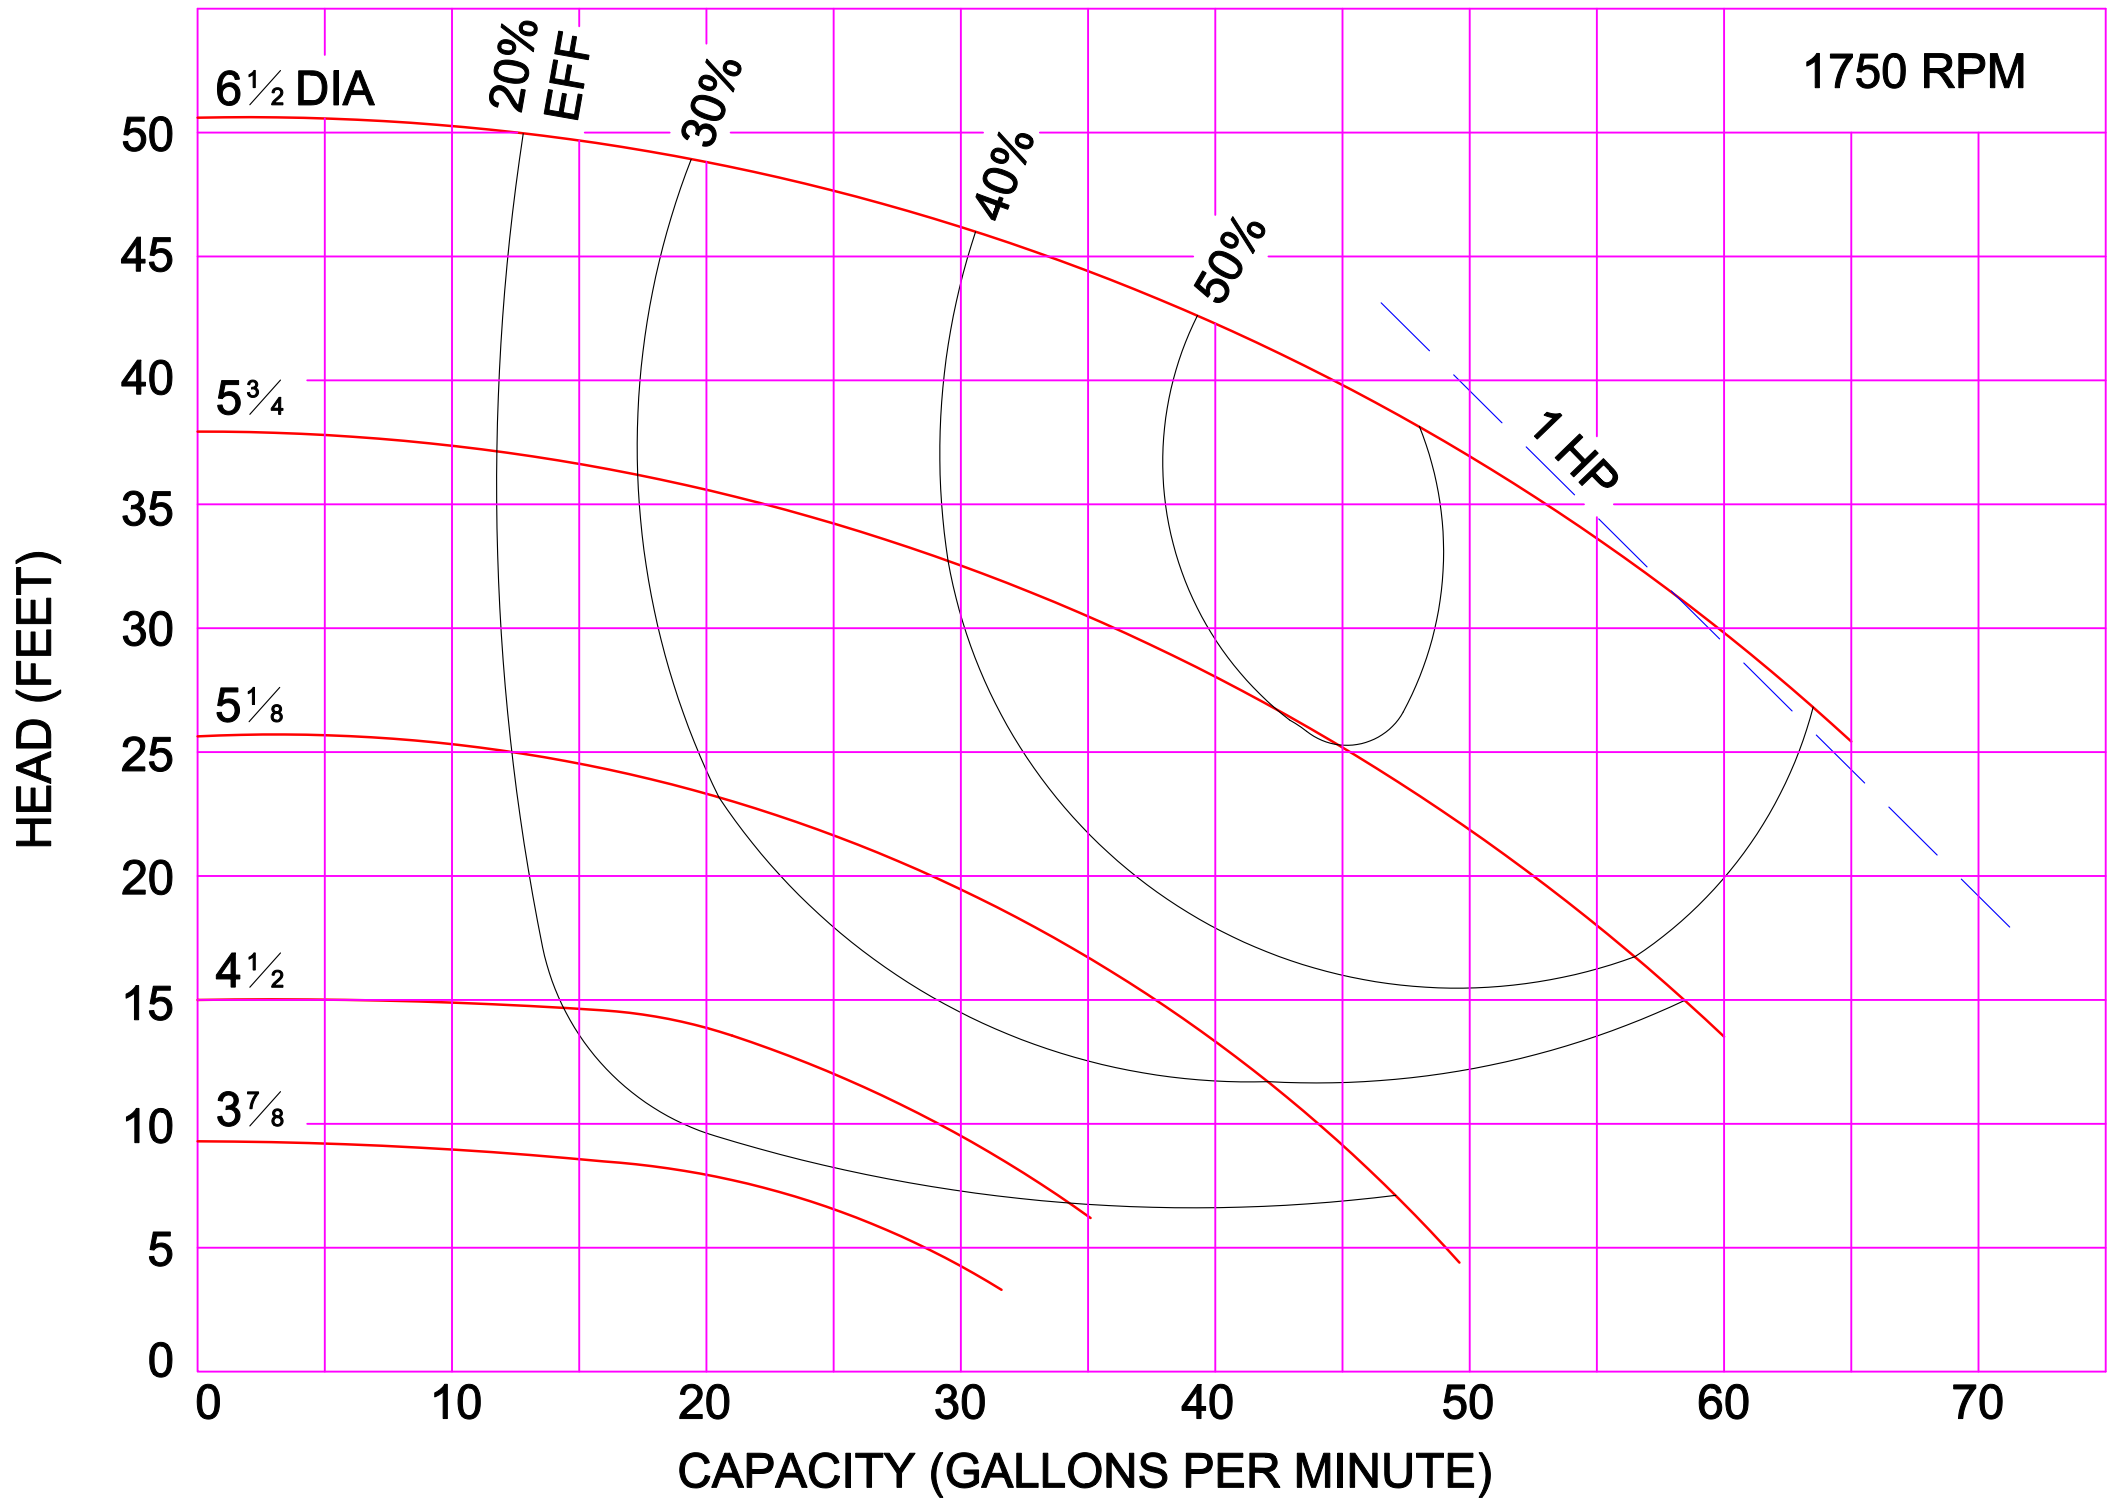

AMPCO PUMPS COMPANY, INC.
Z-SERIES 1½ x 1¼ STAINLESS STEEL