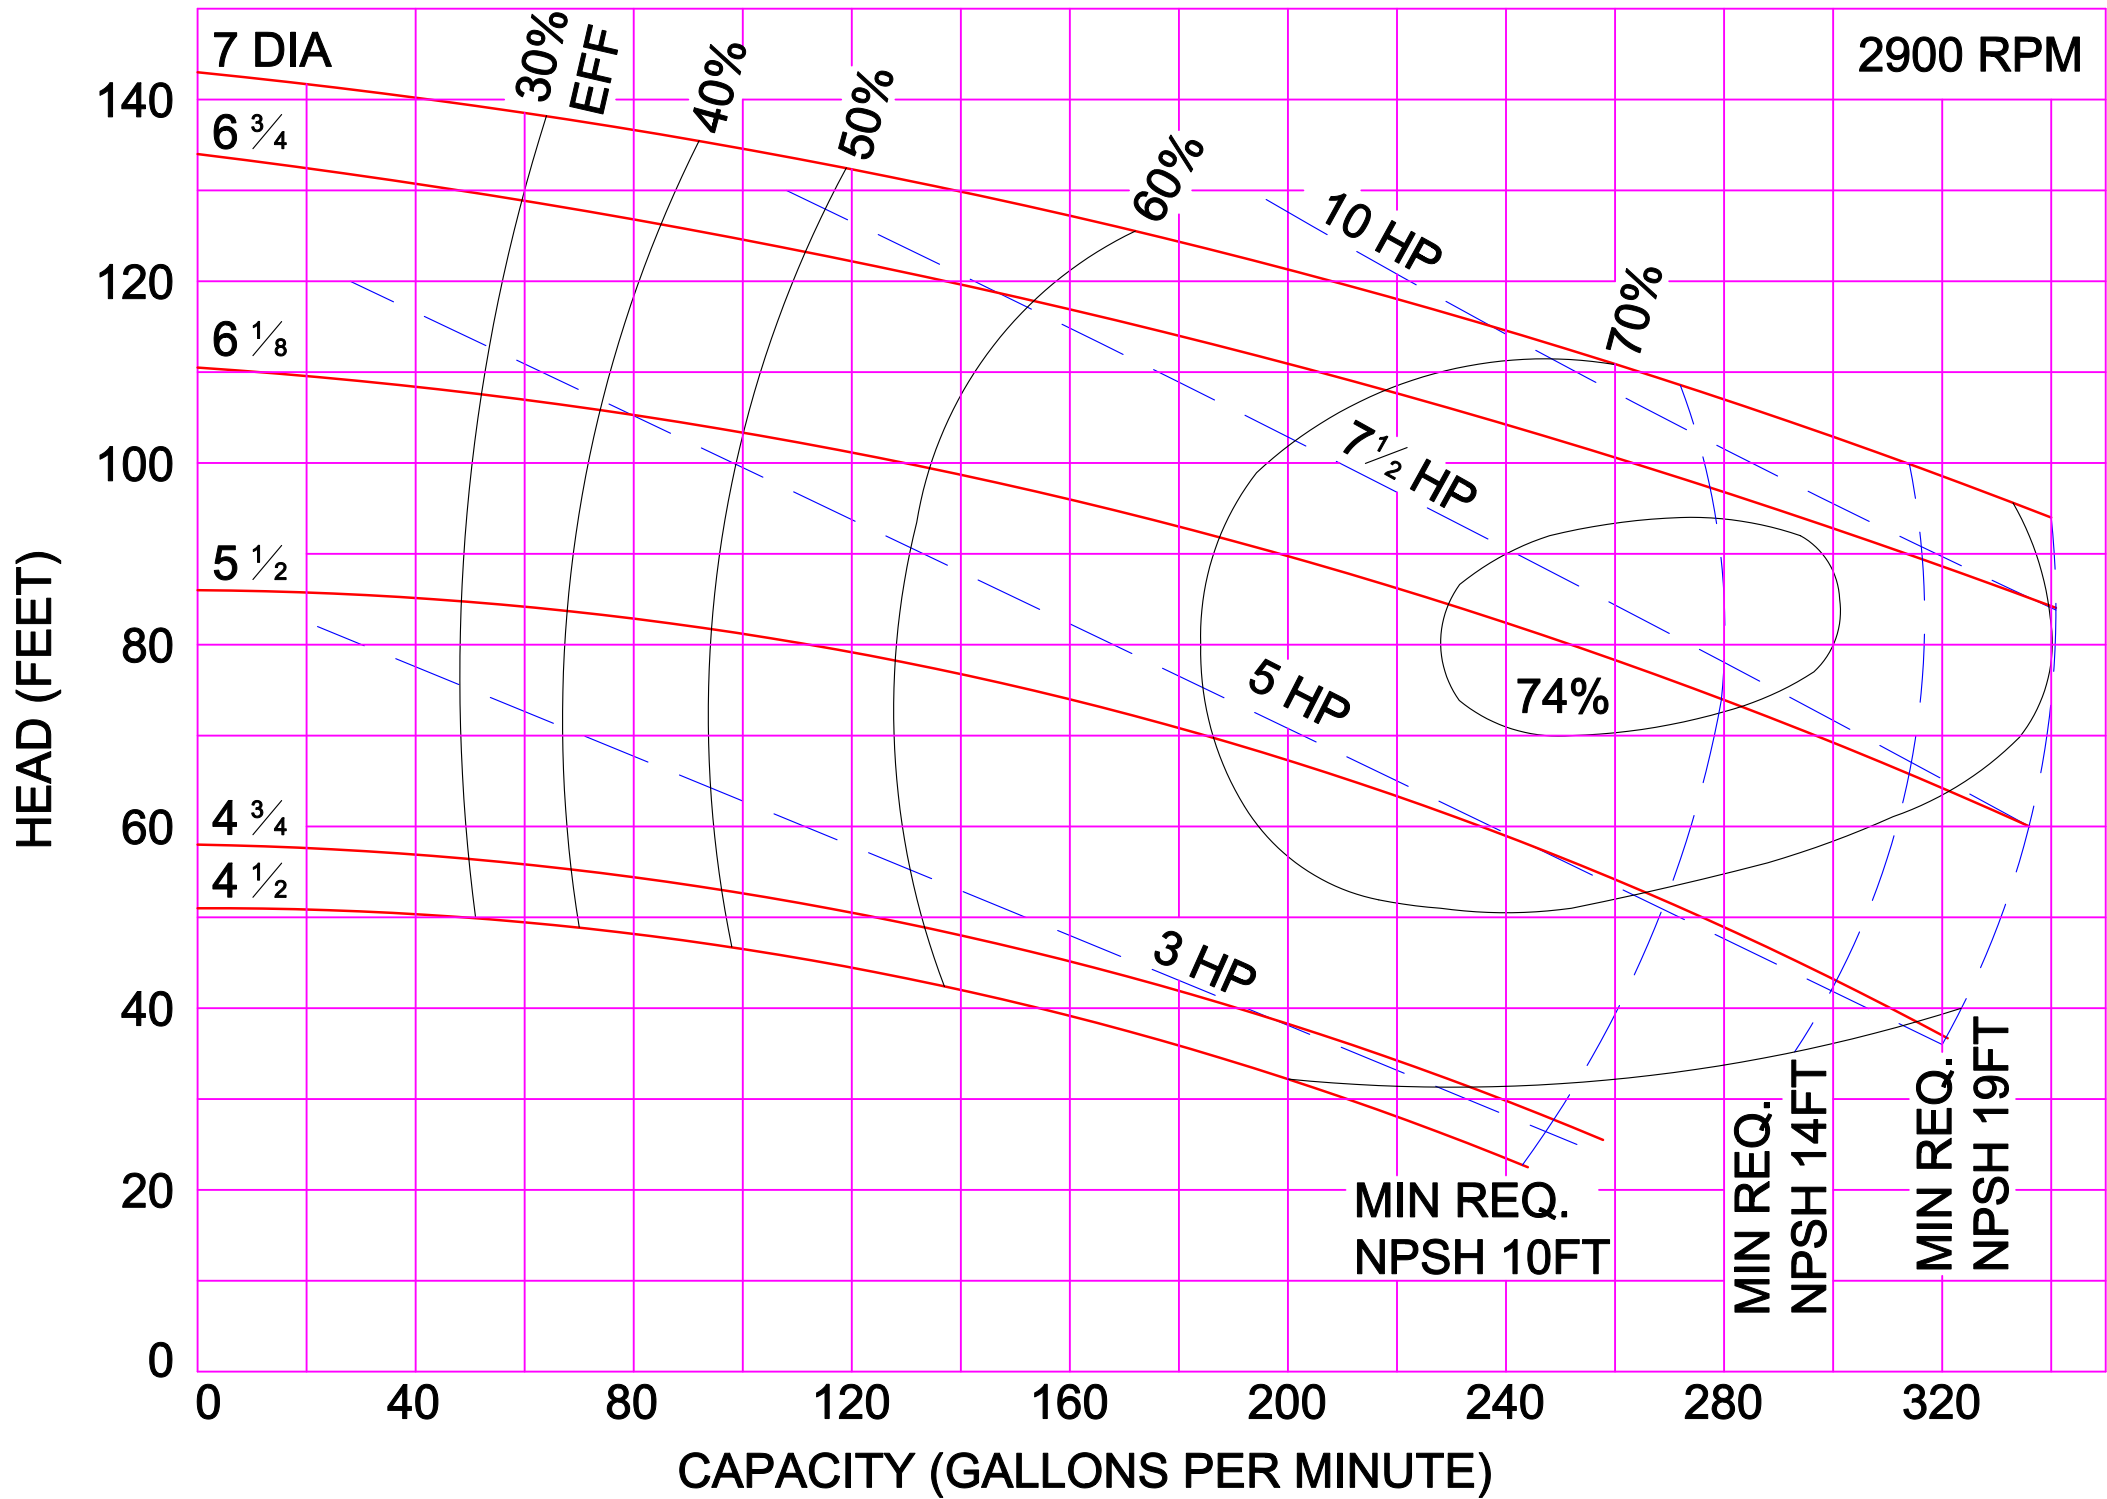

2900 RPM

AMPCO PUMPS COMPANY, INC.  
Z-SERIES 1½ x 1½

2900 RPM

AMPCO PUMPS COMPANY, INC.  
Z-SERIES 2 x 2

AMPCO PUMPS COMPANY, INC.  
Z-SERIES 3 x 2

2900 RPM

AMPCO PUMPS COMPANY, INC.  
Z-SERIES 3 x 2½

AMPCO PUMPS COMPANY, INC.  
Z-SERIES 4 x 3