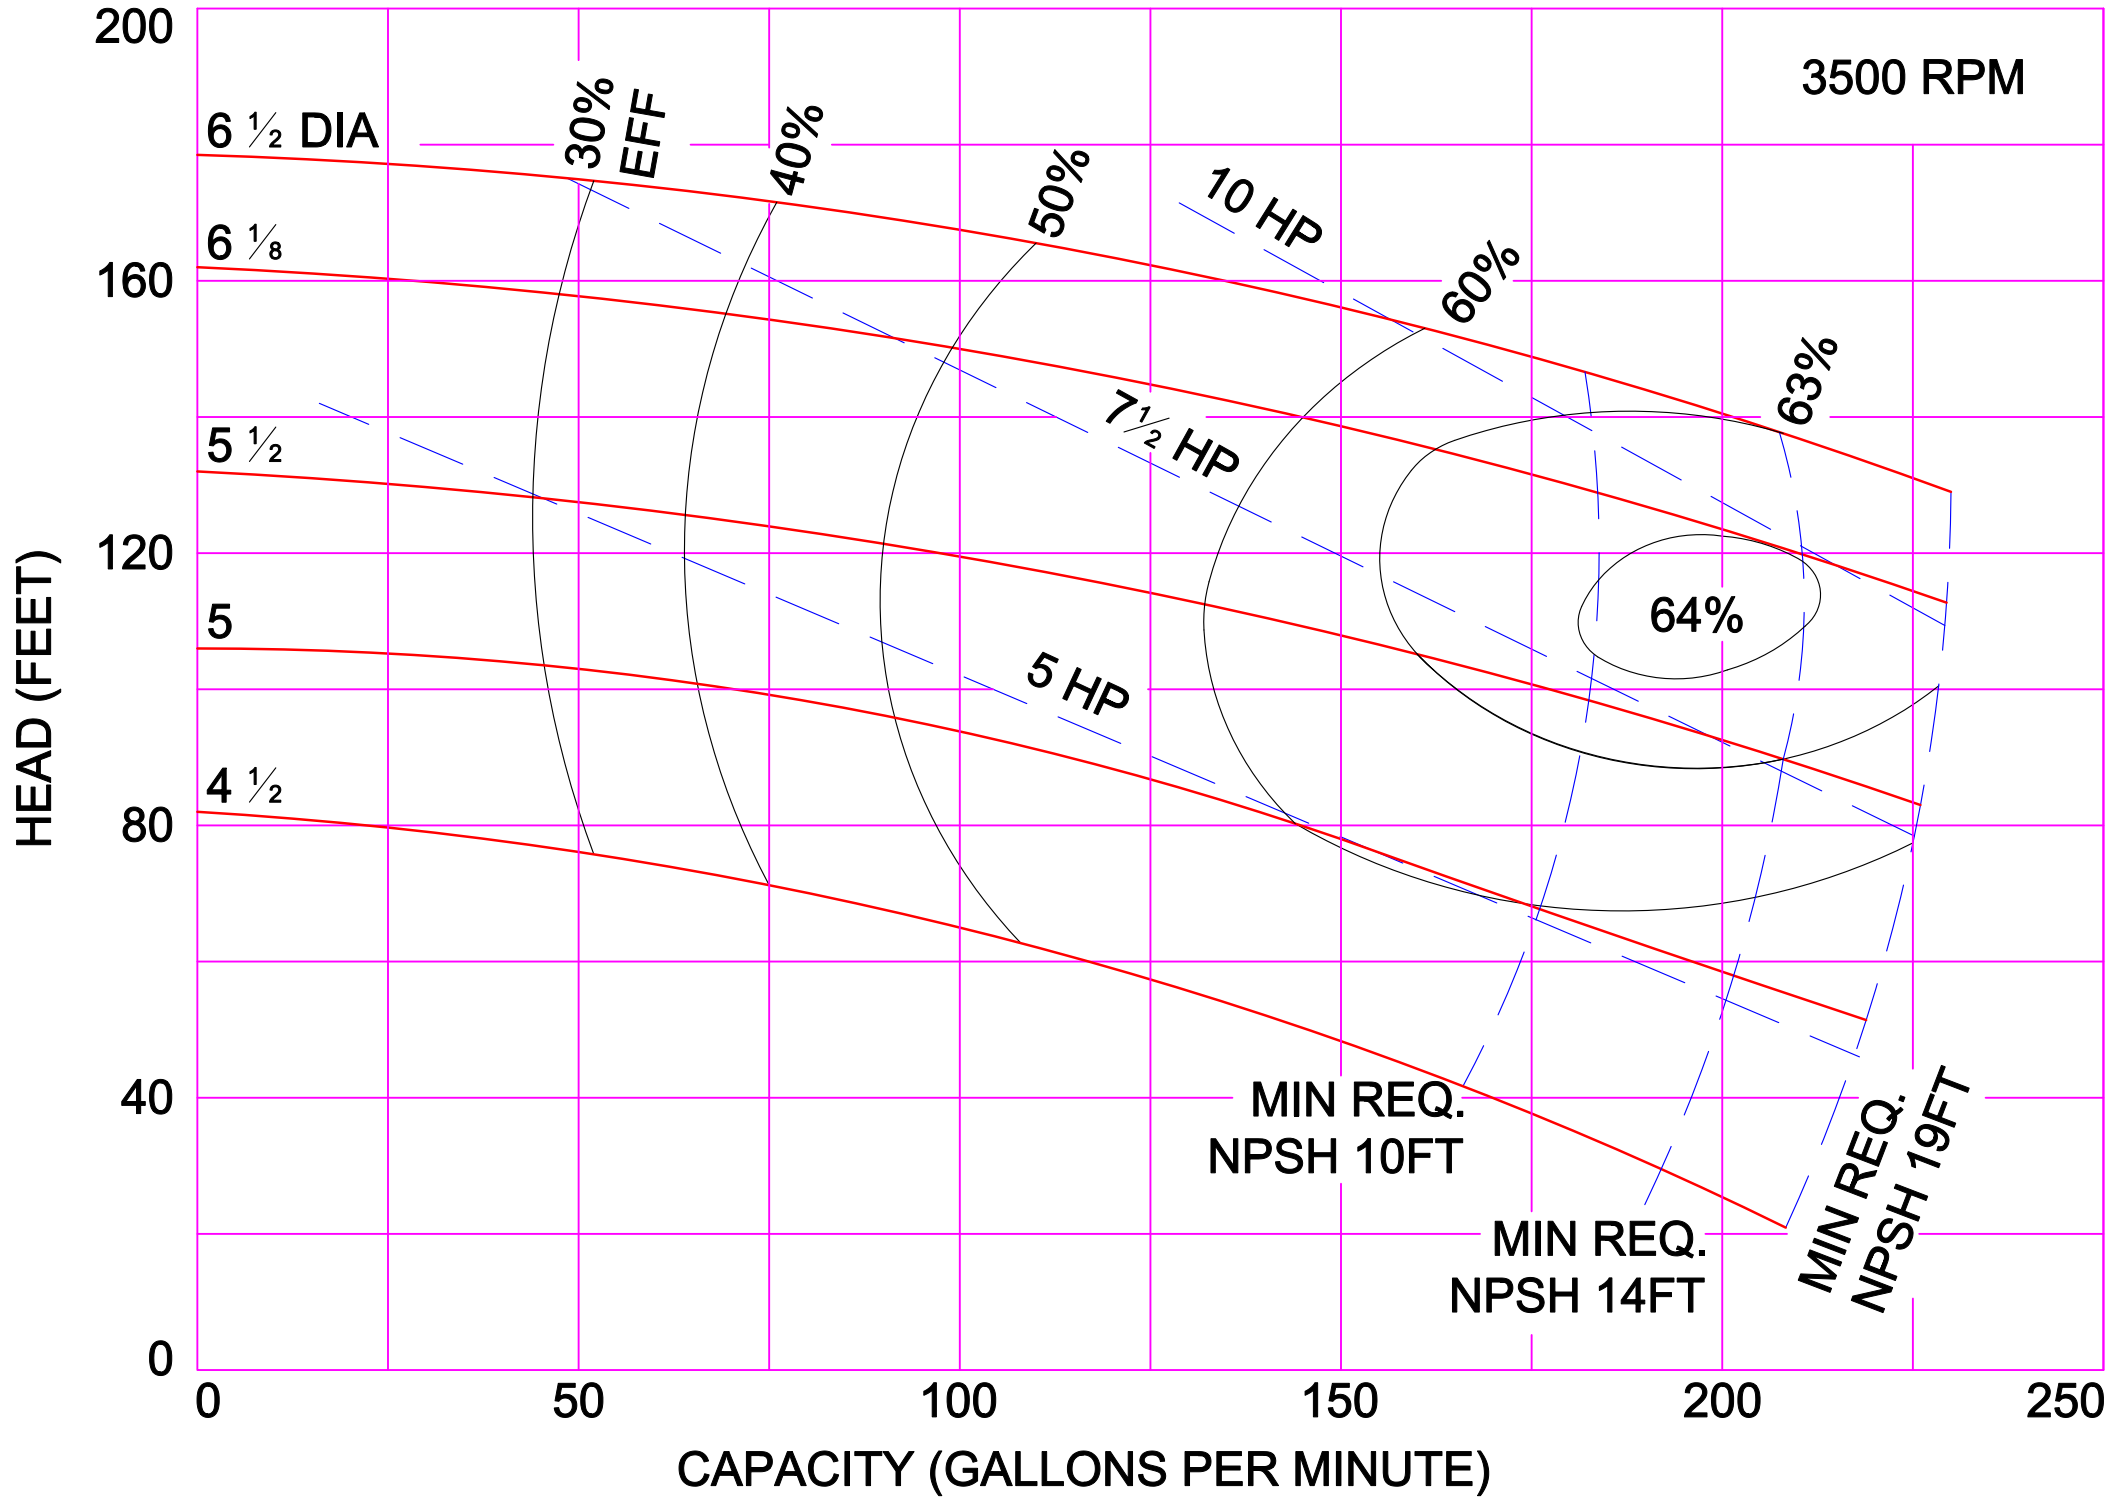

AMPCO PUMPS COMPANY, INC.  
Z-SERIES 2 x 2

3500 RPM

AMPCO PUMPS COMPANY, INC.  
Z-SERIES 3 x 2

AMPCO PUMPS COMPANY, INC.  
Z-SERIES 3 x 2½

3500 RPM

AMPCO PUMPS COMPANY, INC.  
Z-SERIES 4 x 3

3500 RPM

AMPCO PUMPS COMPANY, INC.  
Z-SERIES 4 x 3C