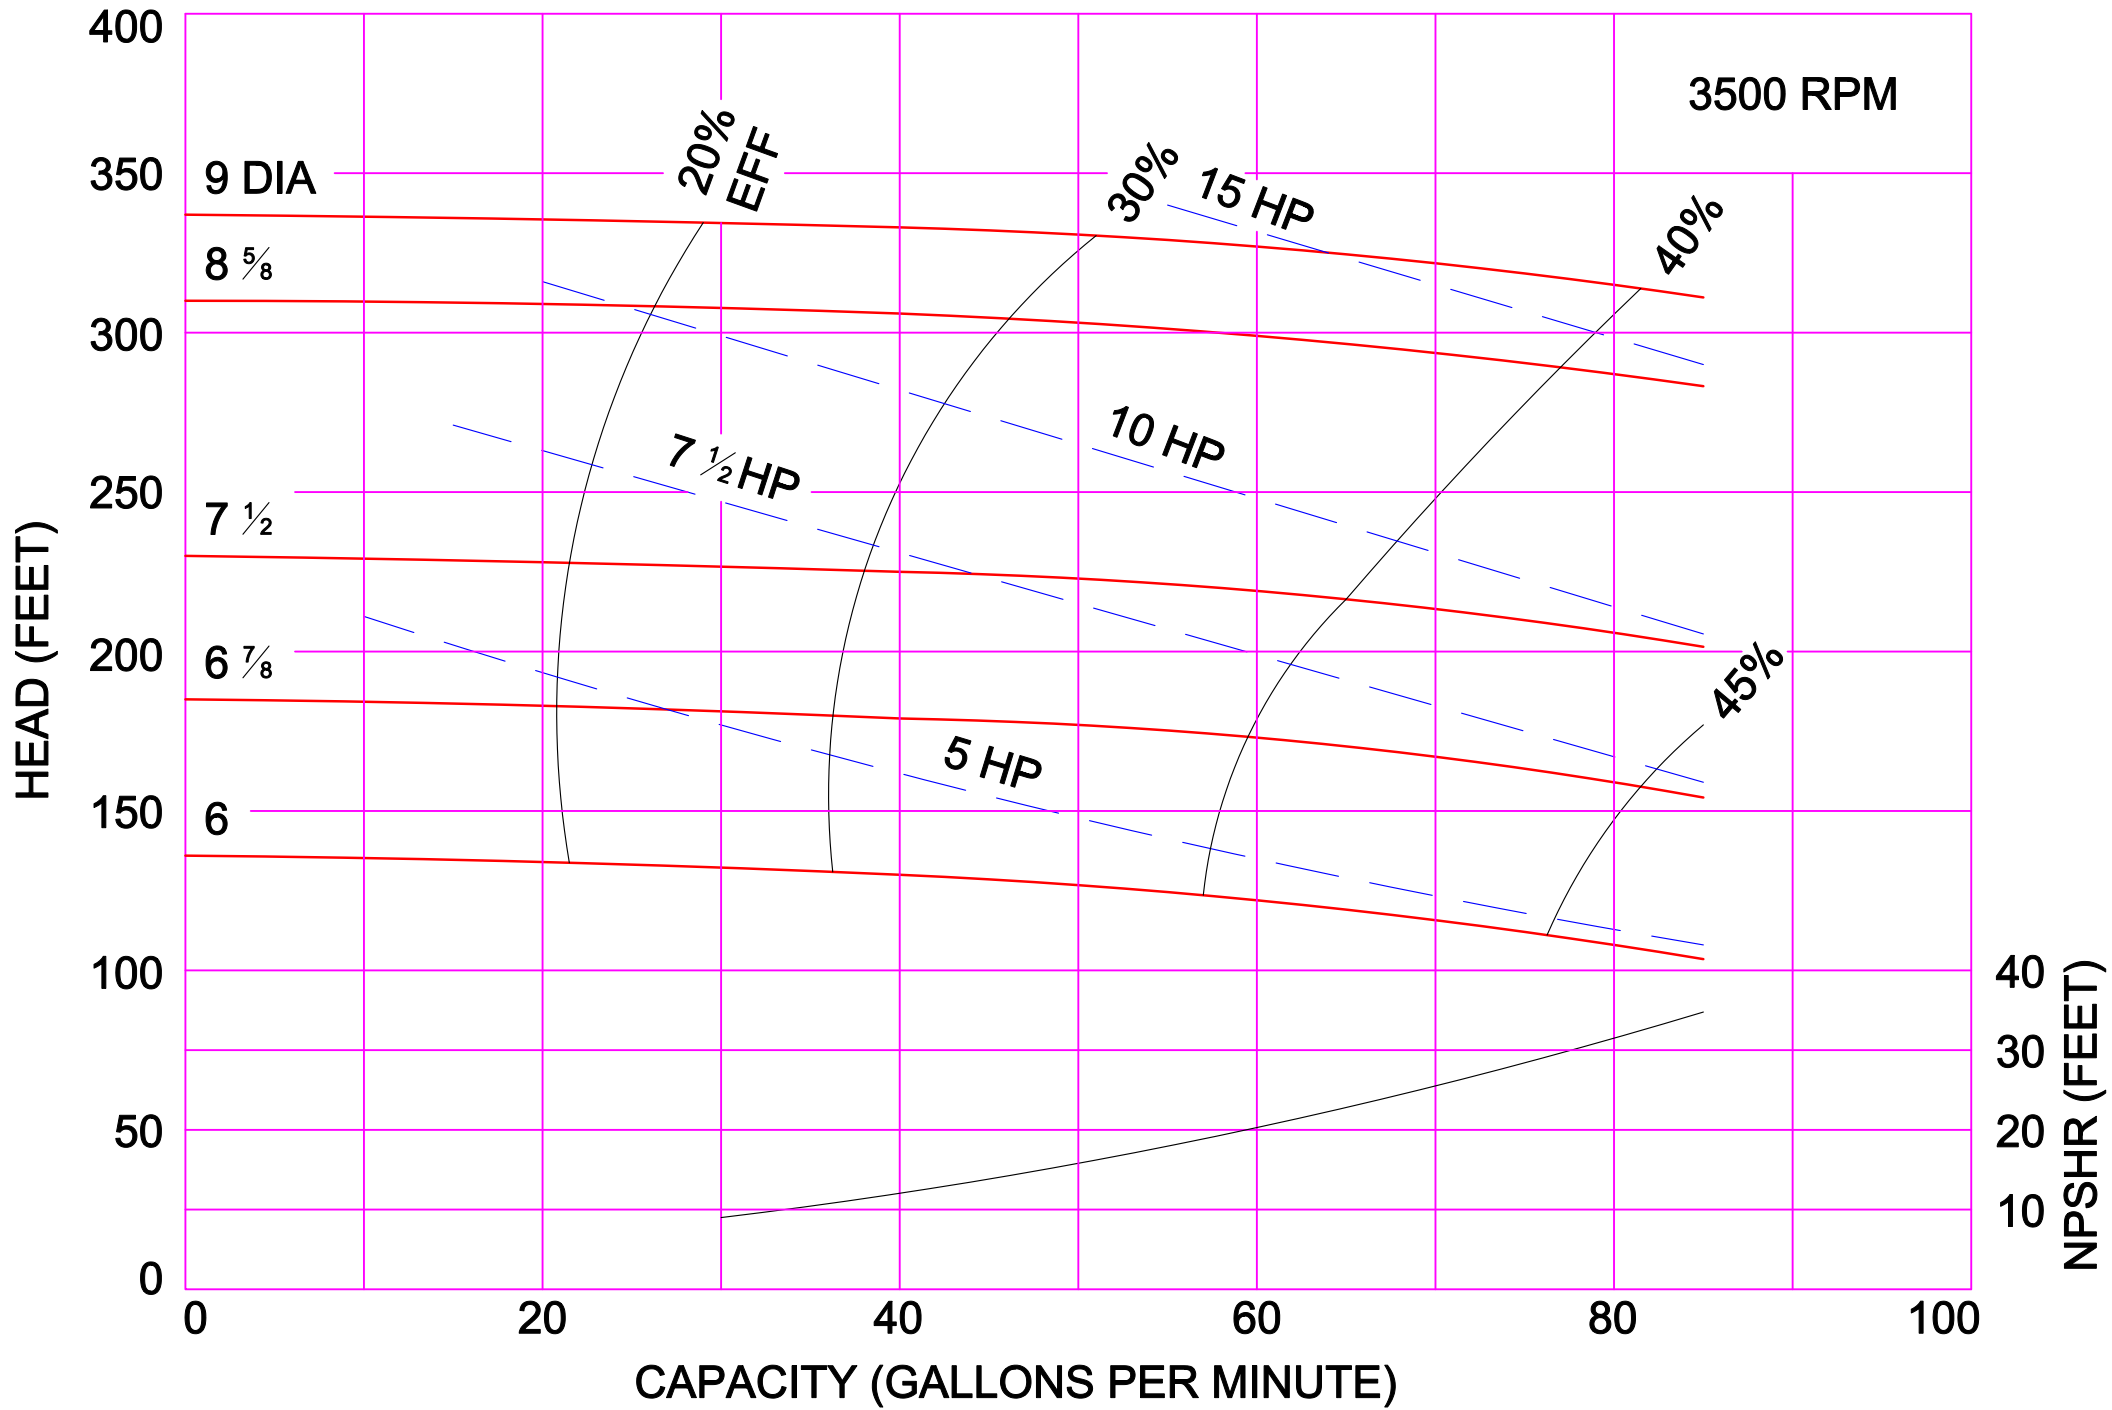

AMPCO PUMPS COMPANY, INC.
Z-SERIES 1½ x 1½