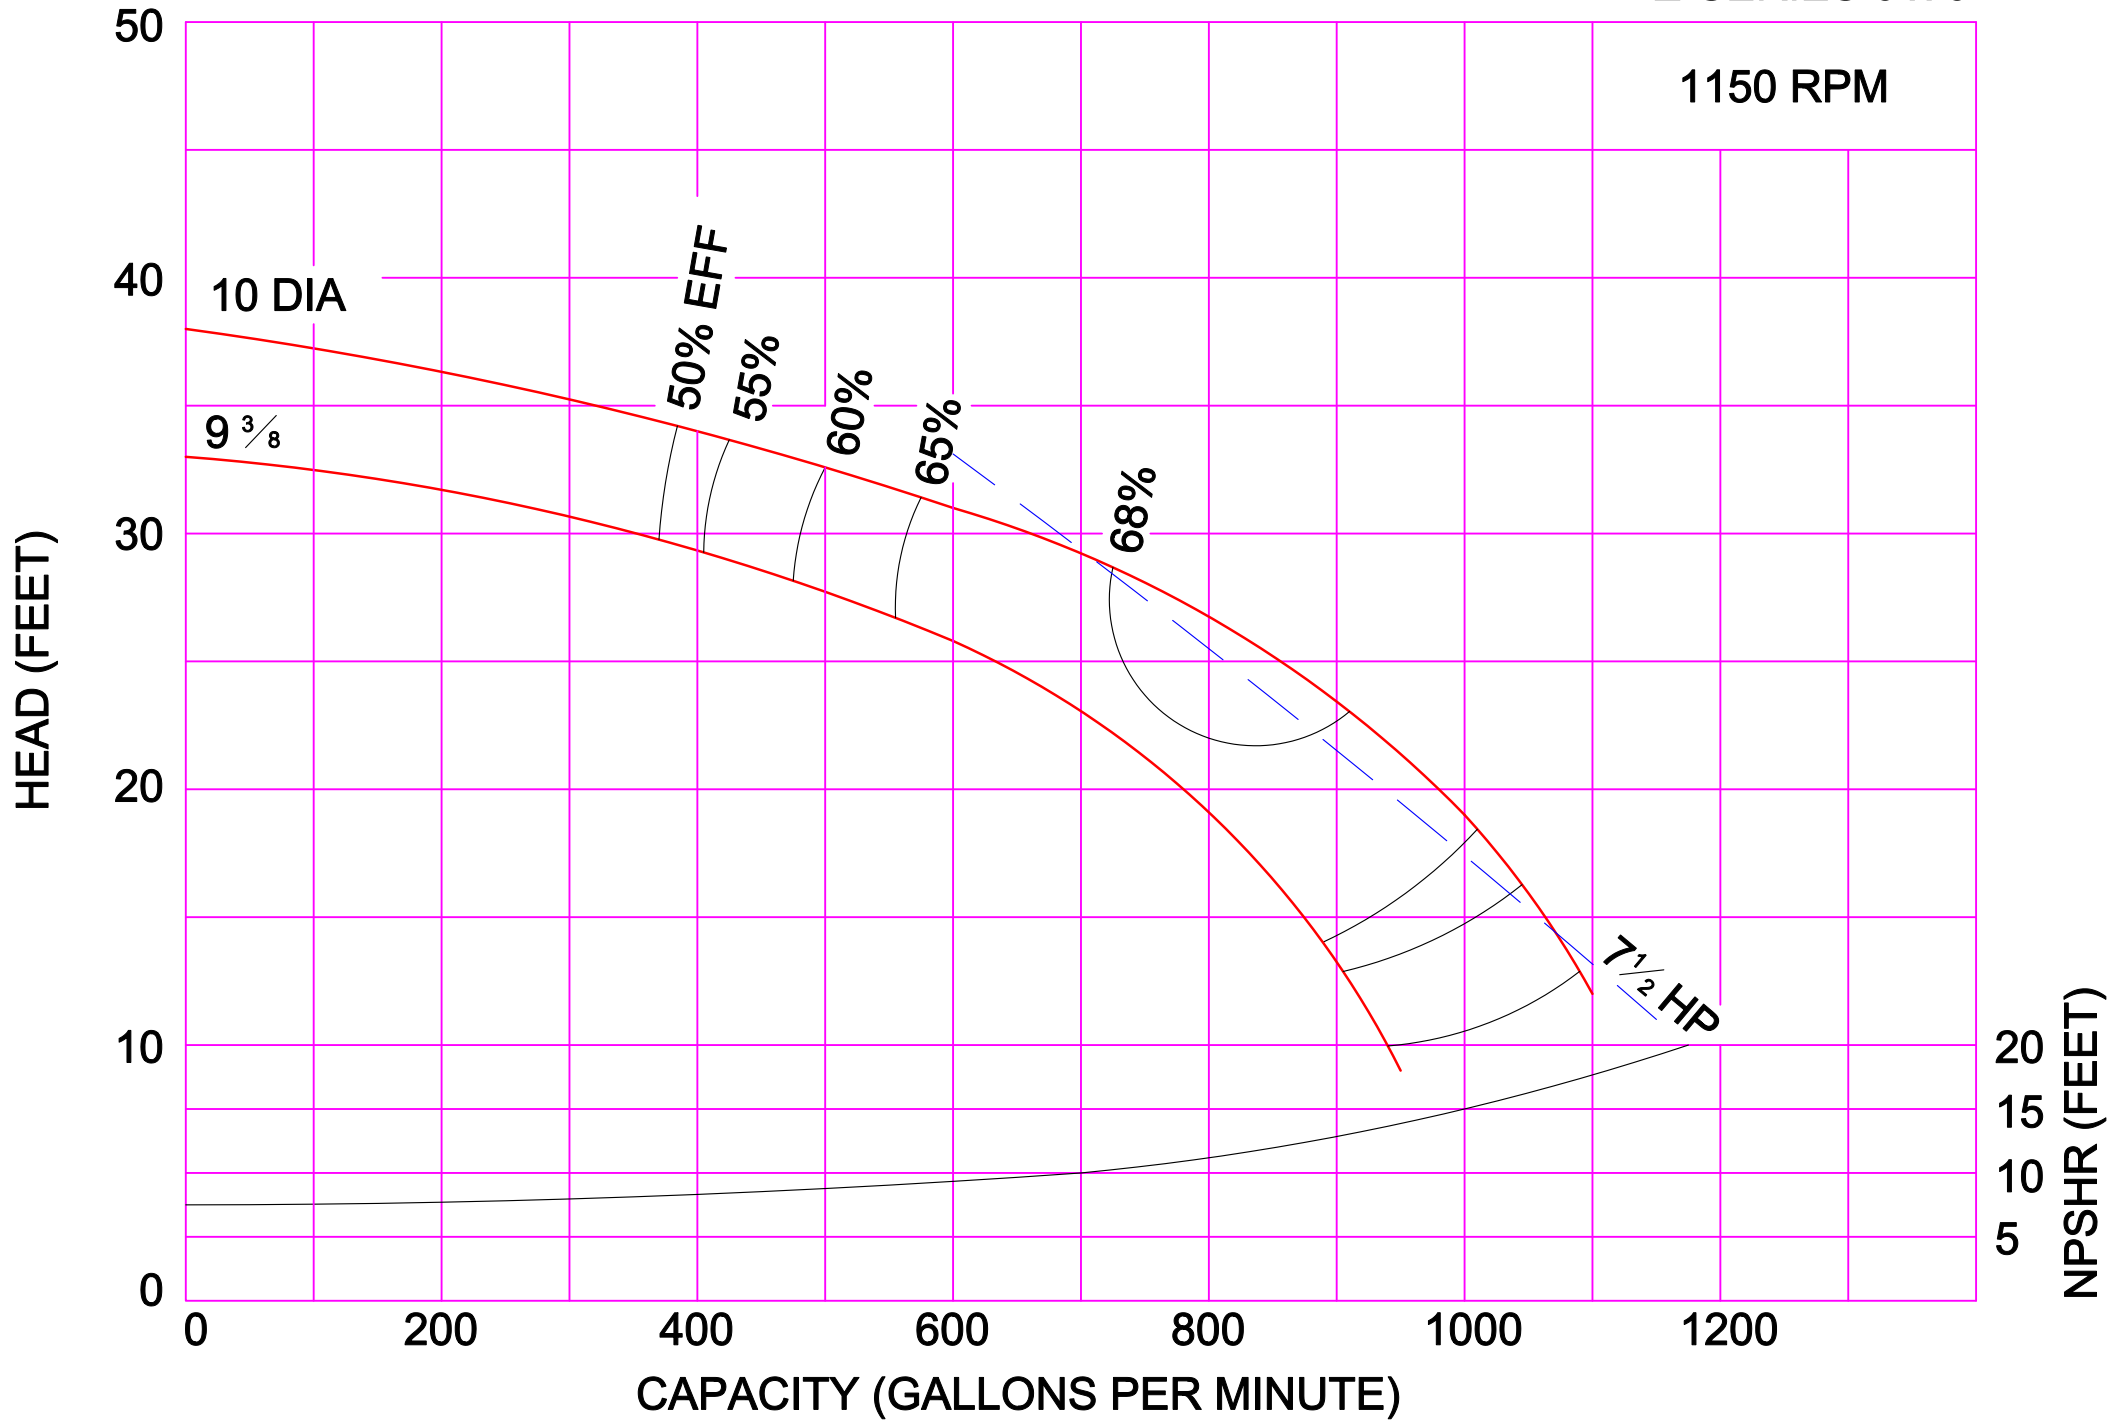

AMPCO PUMPS COMPANY, INC.
Z-SERIES 6 x 6

1150 RPM