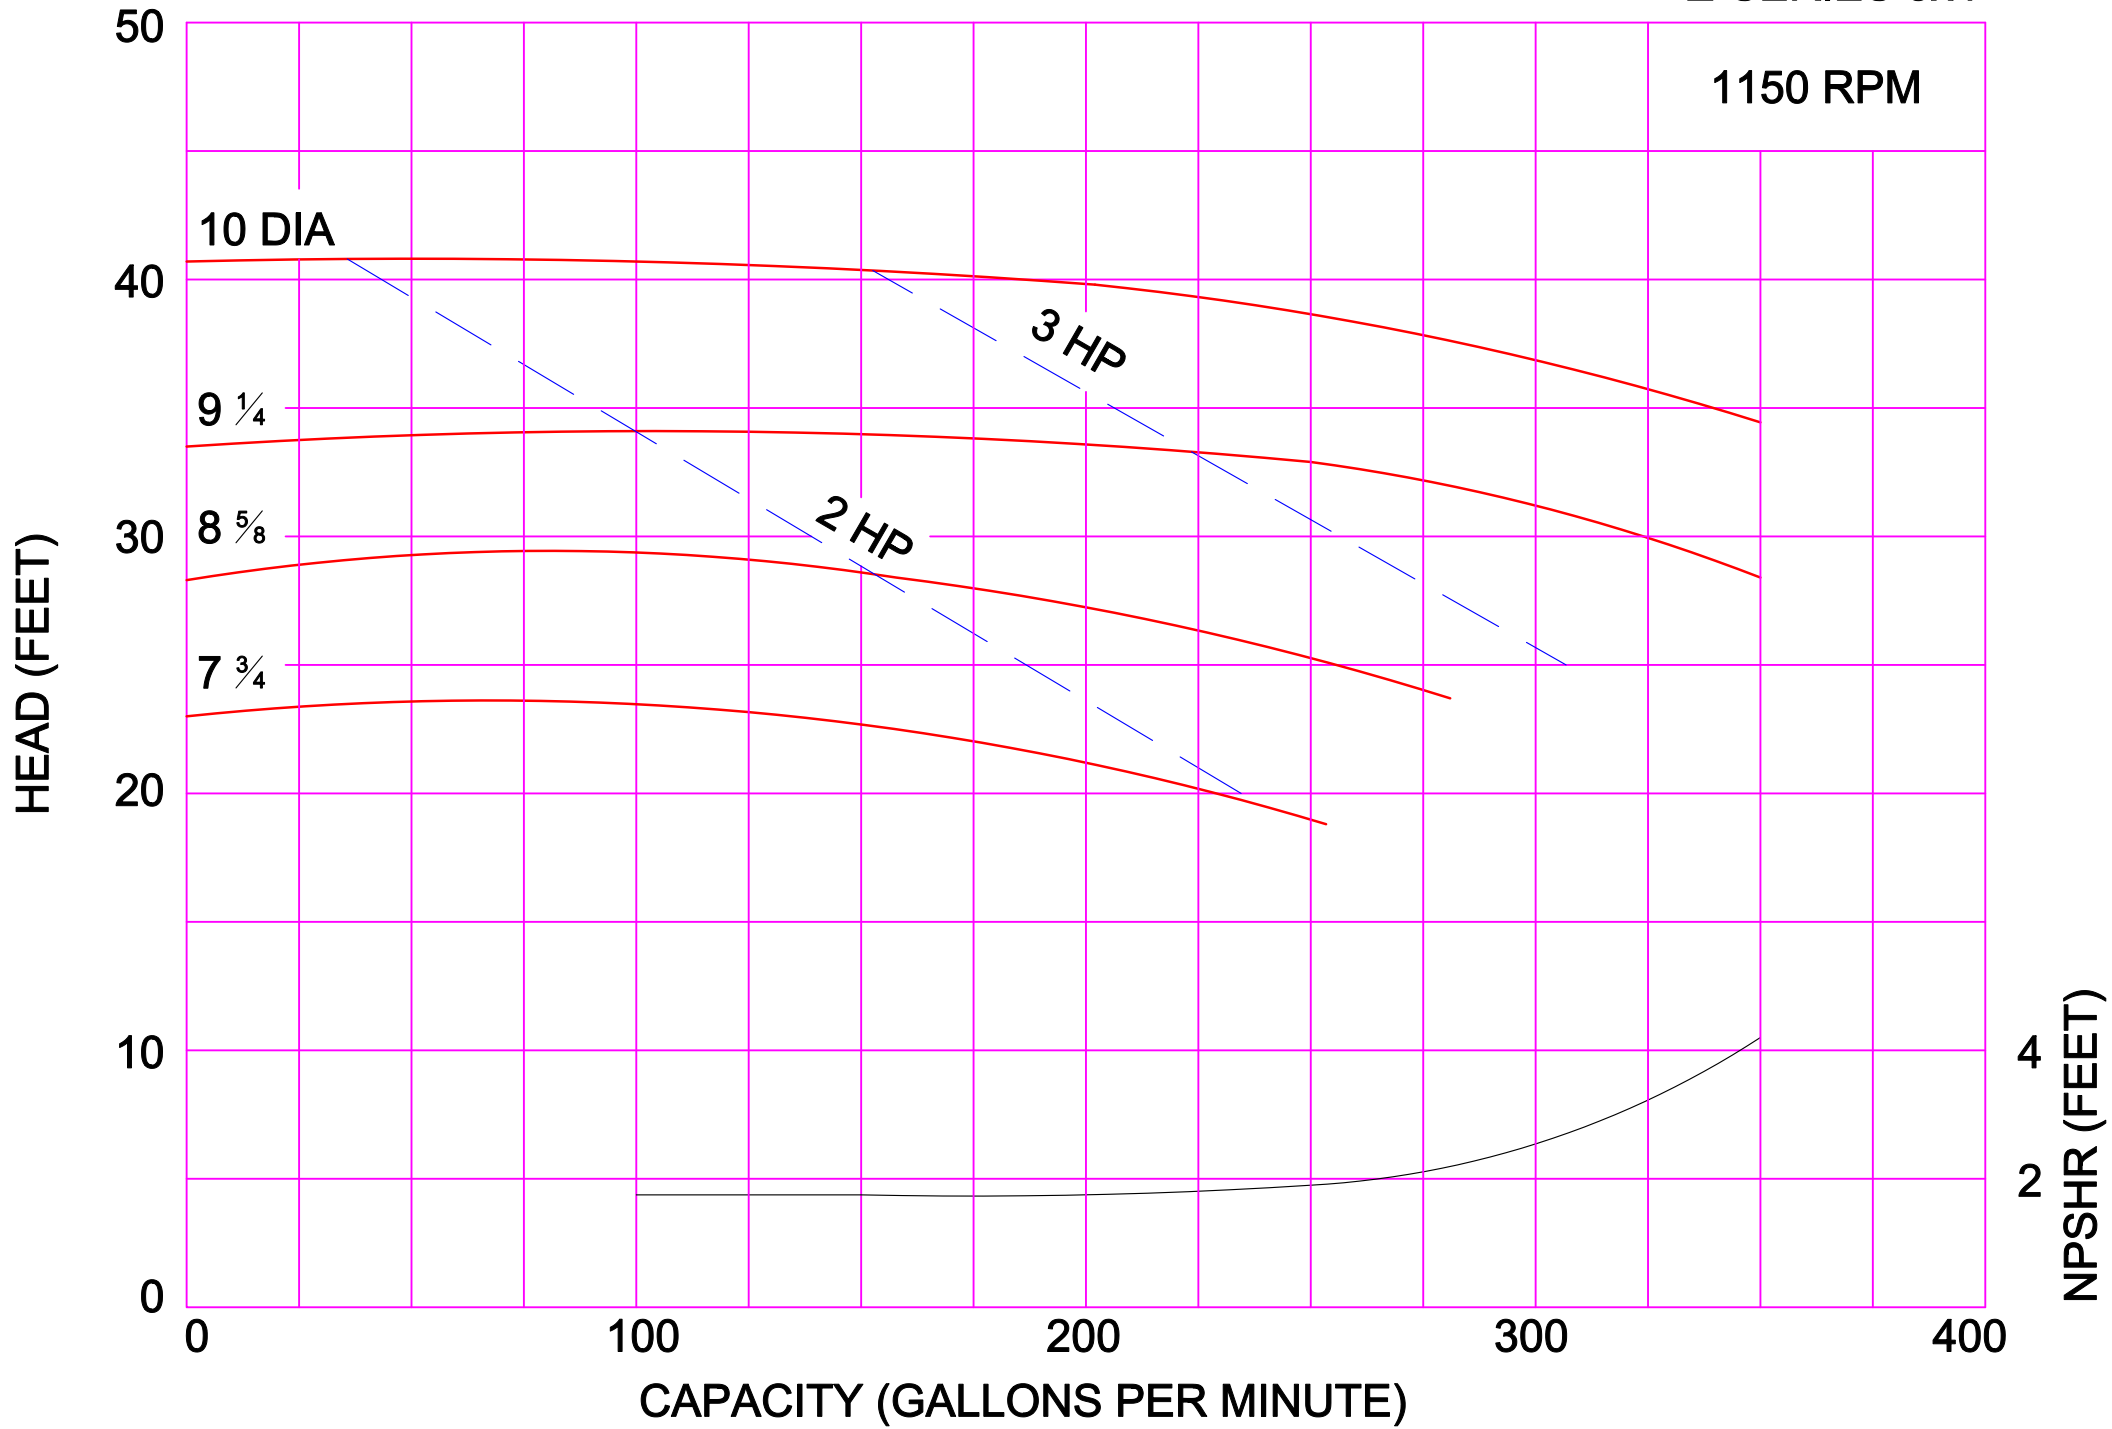

AMPCO PUMPS COMPANY, INC.
Z-SERIES 5x4

1150 RPM