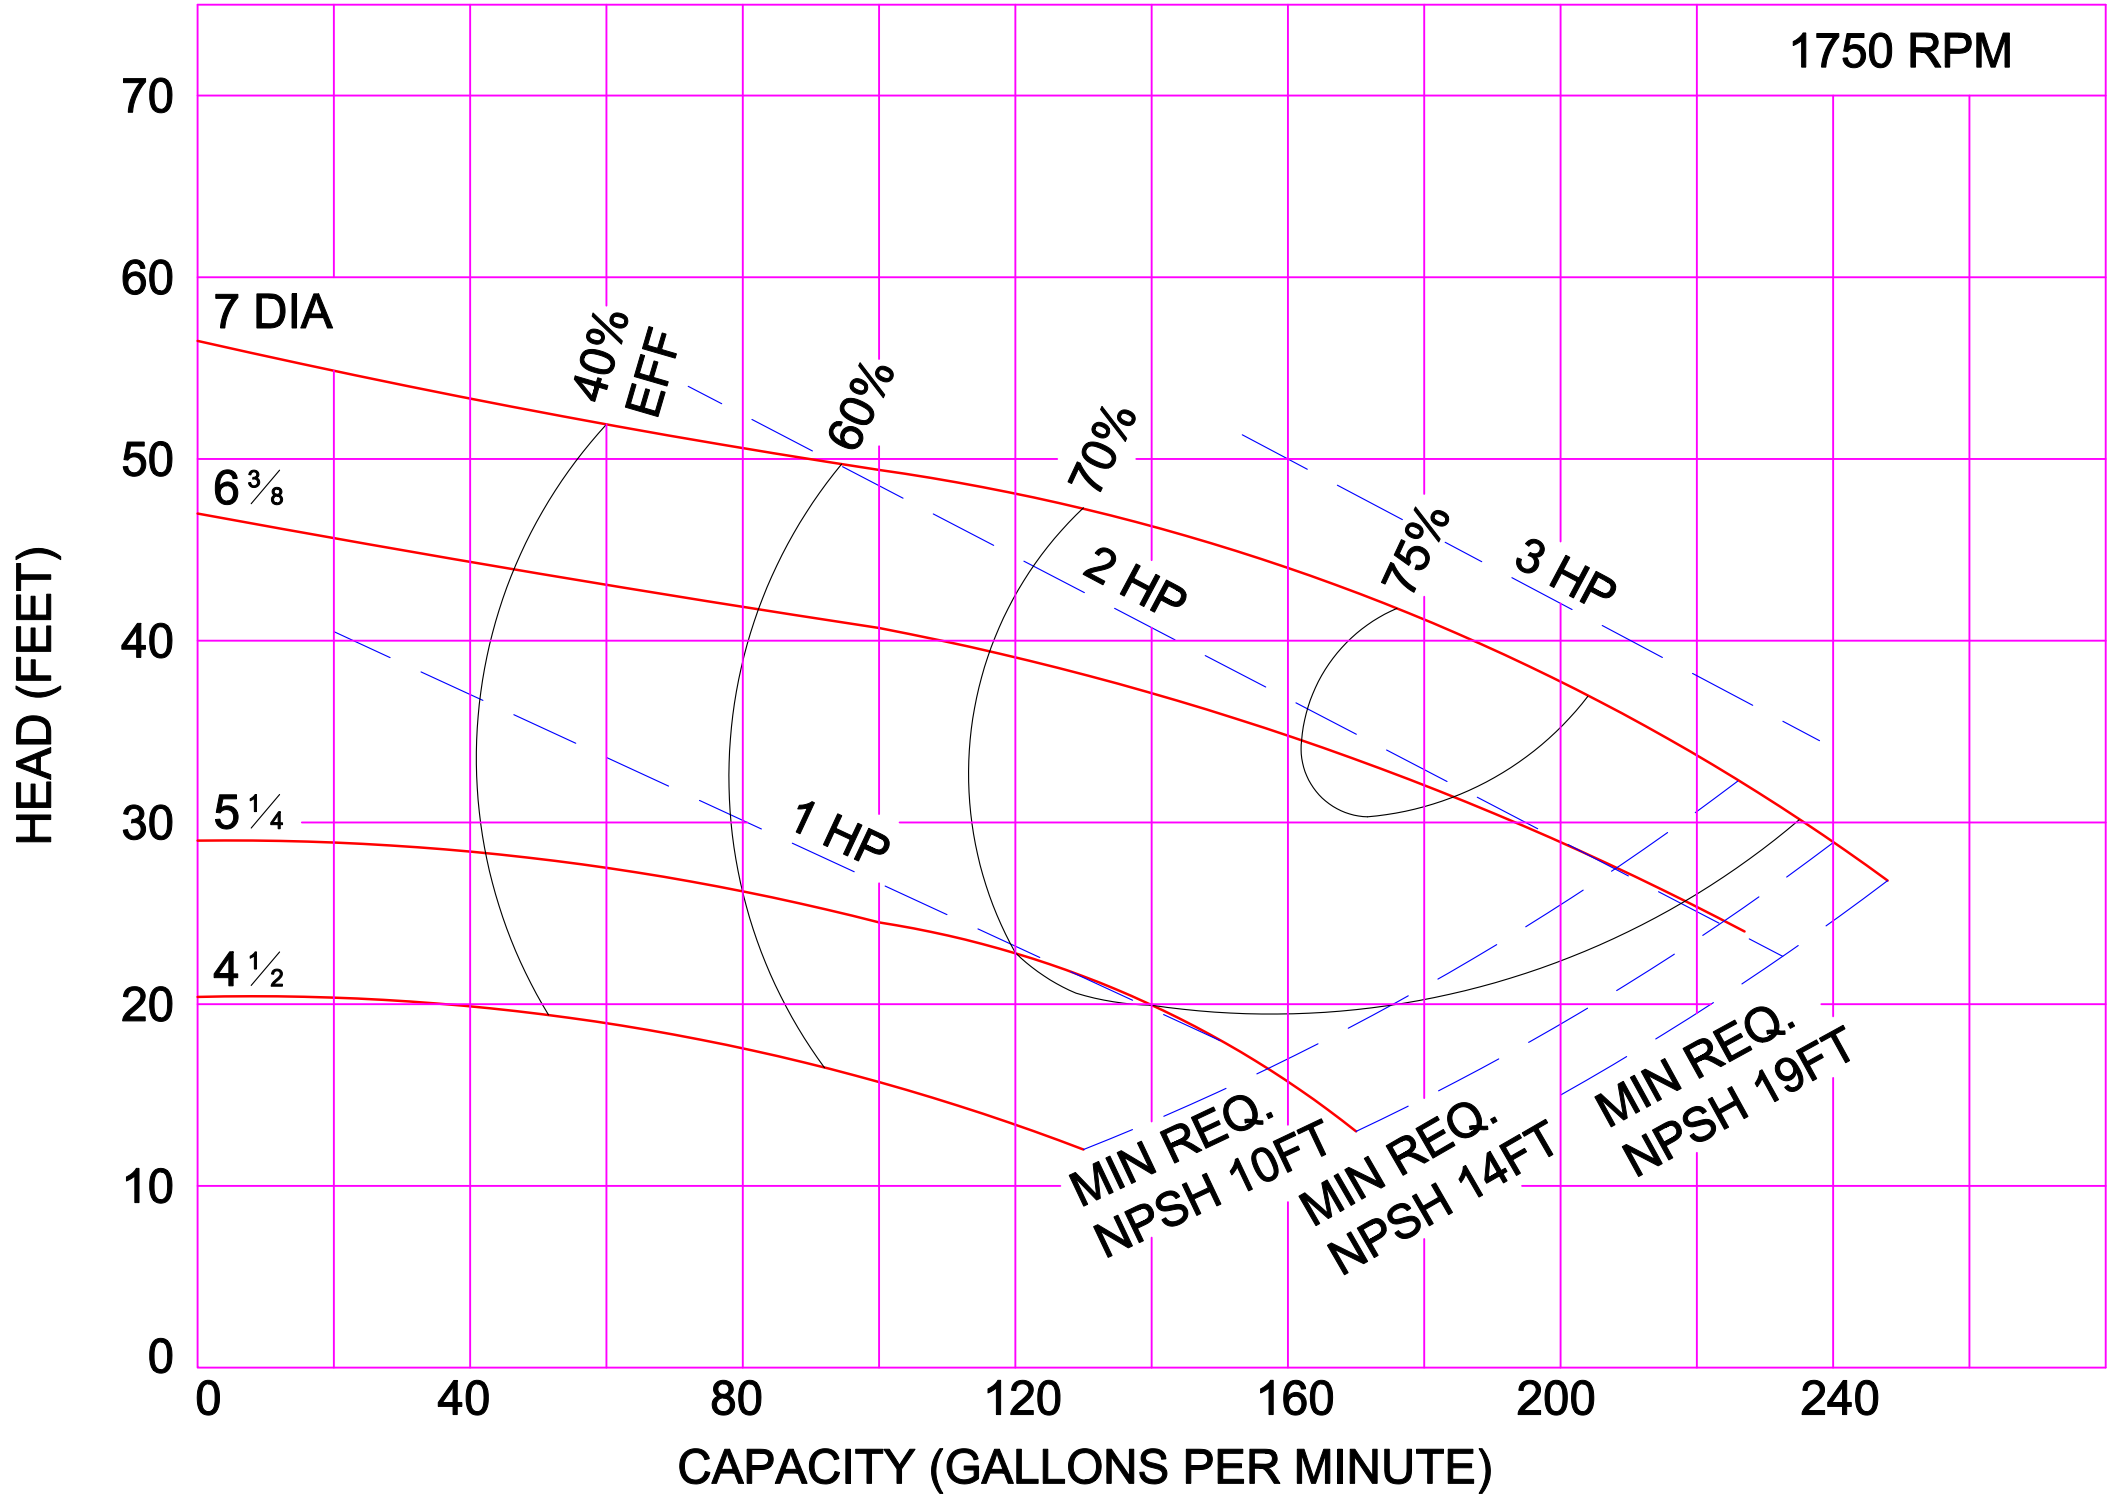

AMPCO PUMPS COMPANY, INC.  
Z-SERIES 2 x 1½

1750 RPM

AMPCO PUMPS COMPANY, INC.  
Z-SERIES 2 x 2

AMPCO PUMPS COMPANY, INC.  
Z-SERIES 2½ x 2

1750 RPM

AMPCO PUMPS COMPANY, INC.  
Z-SERIES 3 x 2½

1750 RPM

AMPCO PUMPS COMPANY, INC.  
Z-SERIES 4 x 3