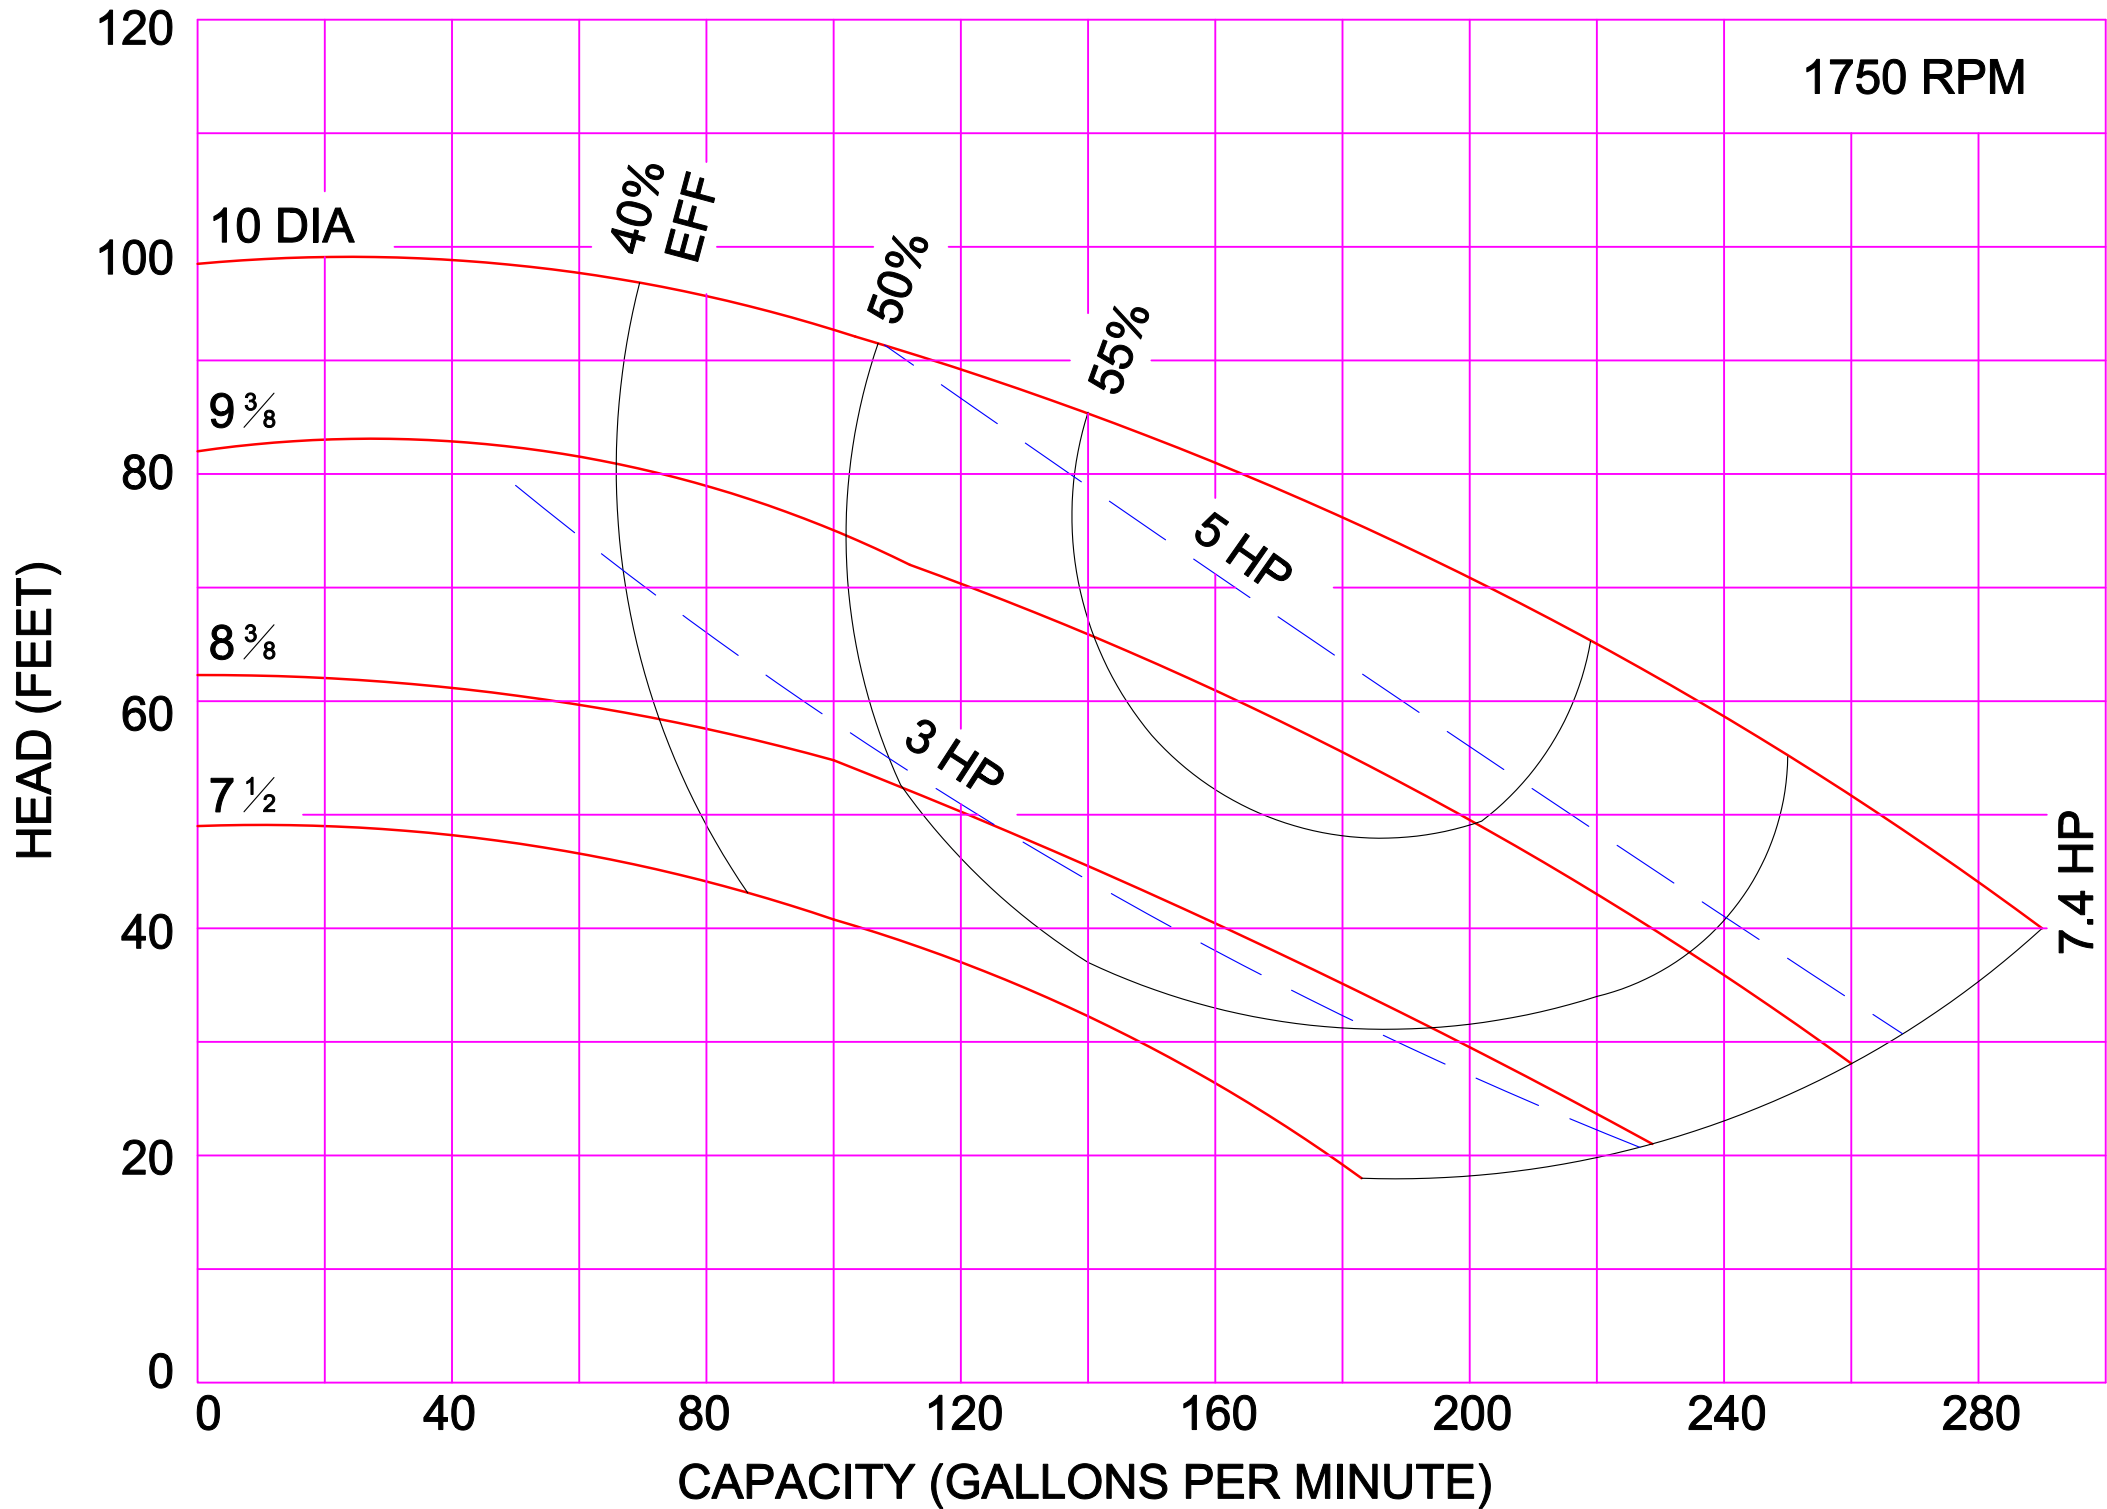

AMPCO PUMPS COMPANY, INC.  
Z-SERIES 2 x 1½

1750 RPM

AMPCO PUMPS COMPANY, INC.  
Z-SERIES 2 x 2

AMPCO PUMPS COMPANY, INC.  
Z-SERIES 2½ x 2

1750 RPM

AMPCO PUMPS COMPANY, INC.  
Z-SERIES 3 x 2½

1750 RPM

AMPCO PUMPS COMPANY, INC.  
Z-SERIES 4 x 3