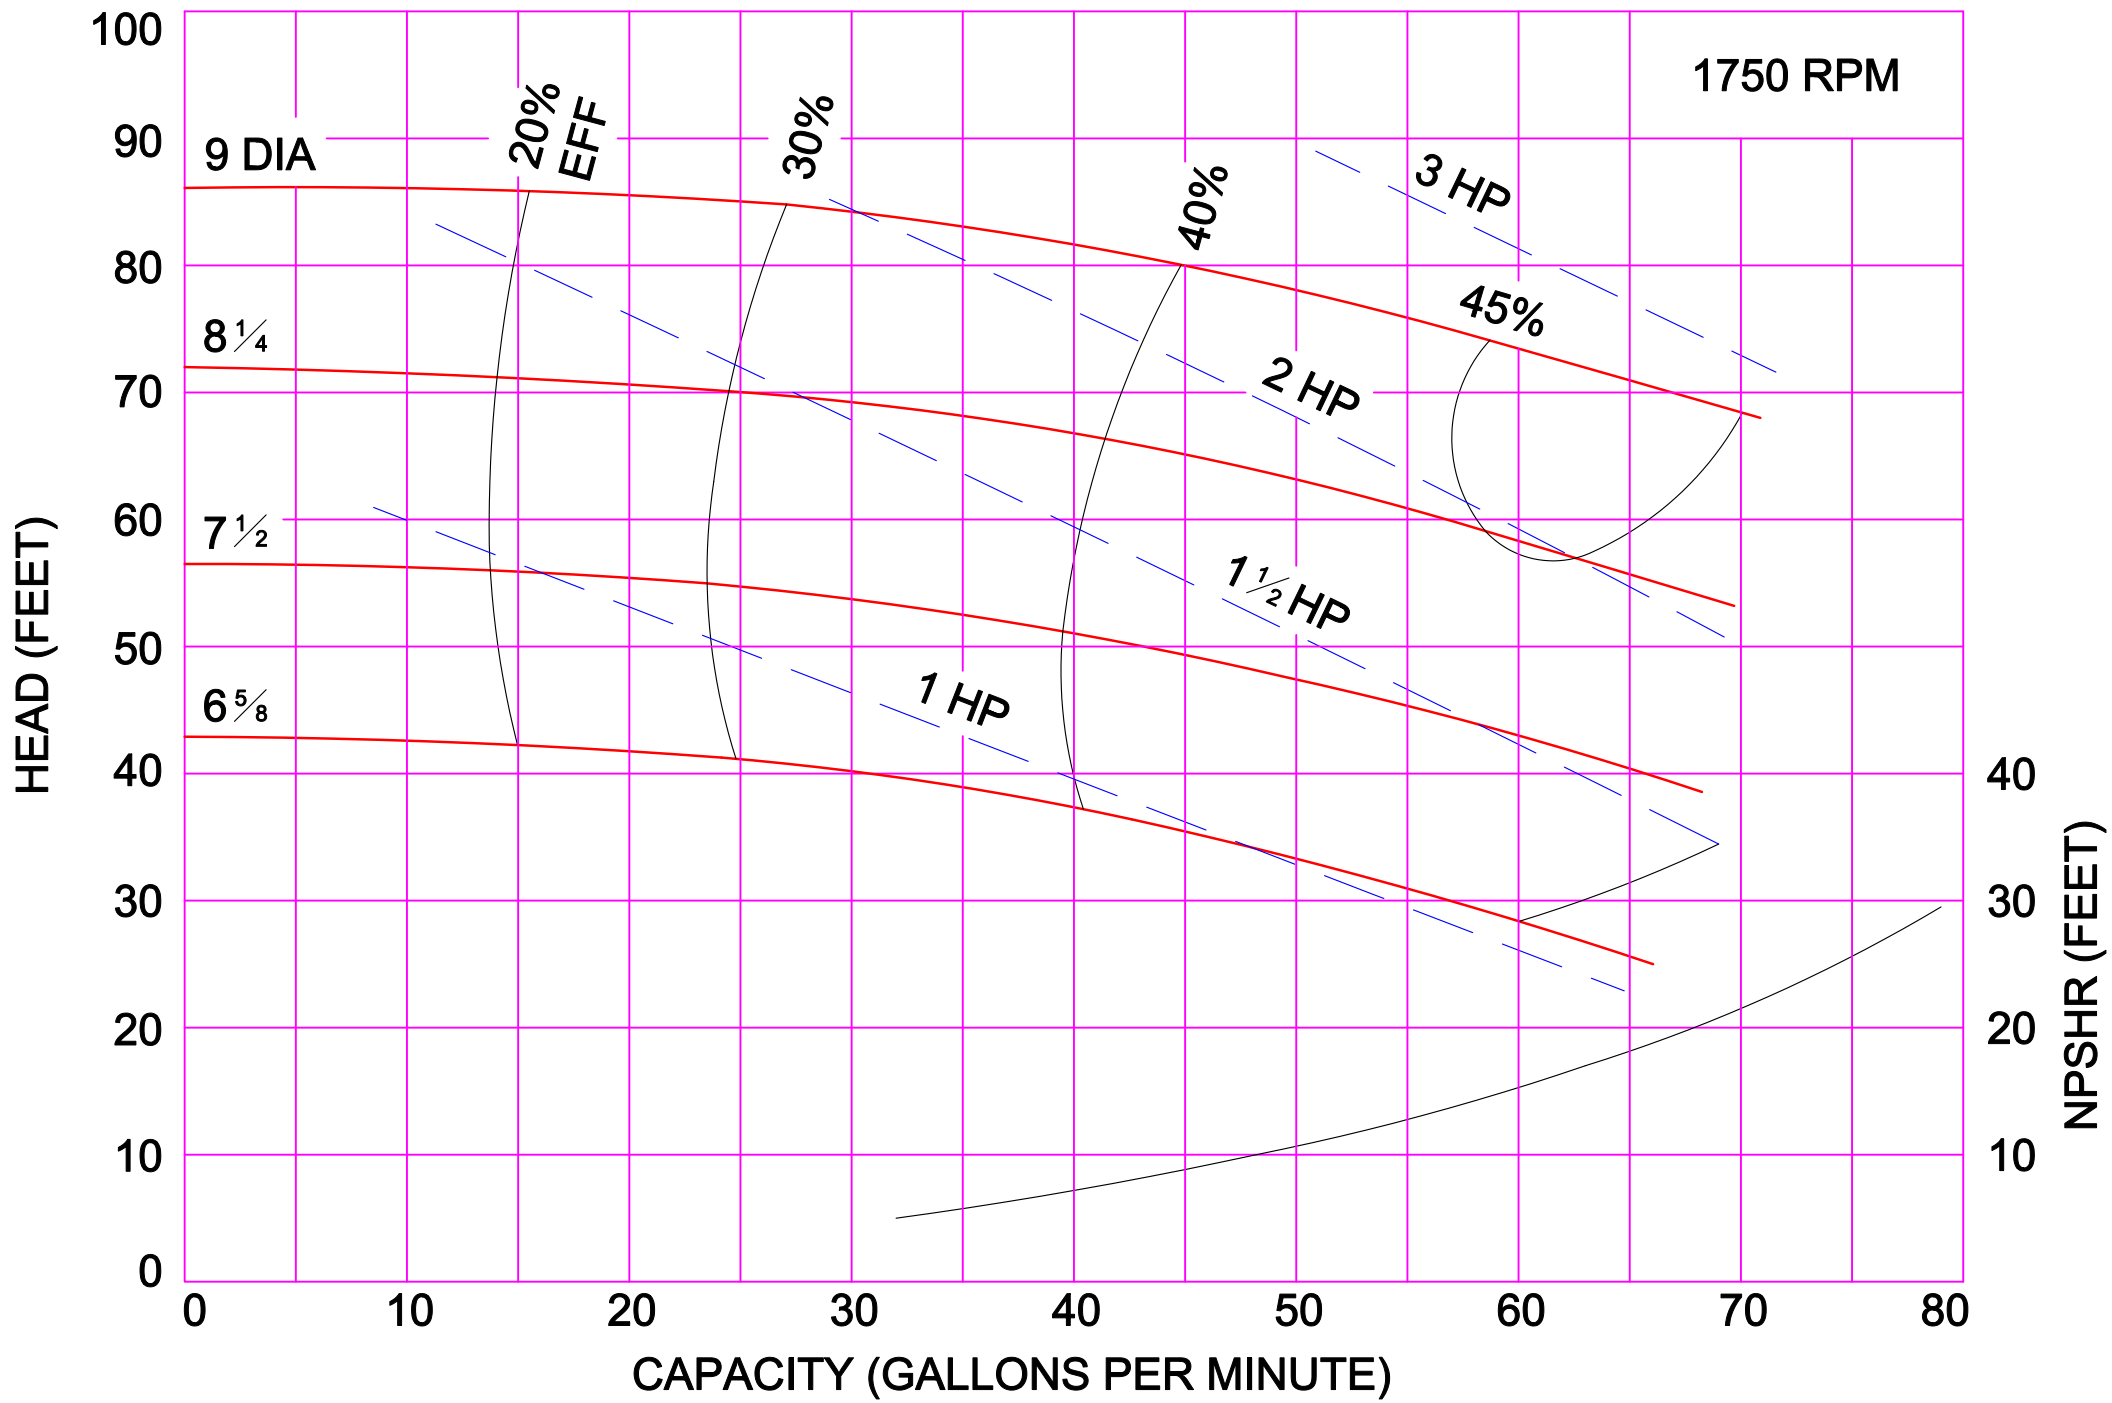

AMPCO PUMPS COMPANY, INC.  
Z-SERIES 2 x 1½

1750 RPM

AMPCO PUMPS COMPANY, INC.  
Z-SERIES 2 x 2

AMPCO PUMPS COMPANY, INC.  
Z-SERIES 2½ x 2

1750 RPM

AMPCO PUMPS COMPANY, INC.  
Z-SERIES 3 x 2½

1750 RPM

AMPCO PUMPS COMPANY, INC.  
Z-SERIES 4 x 3