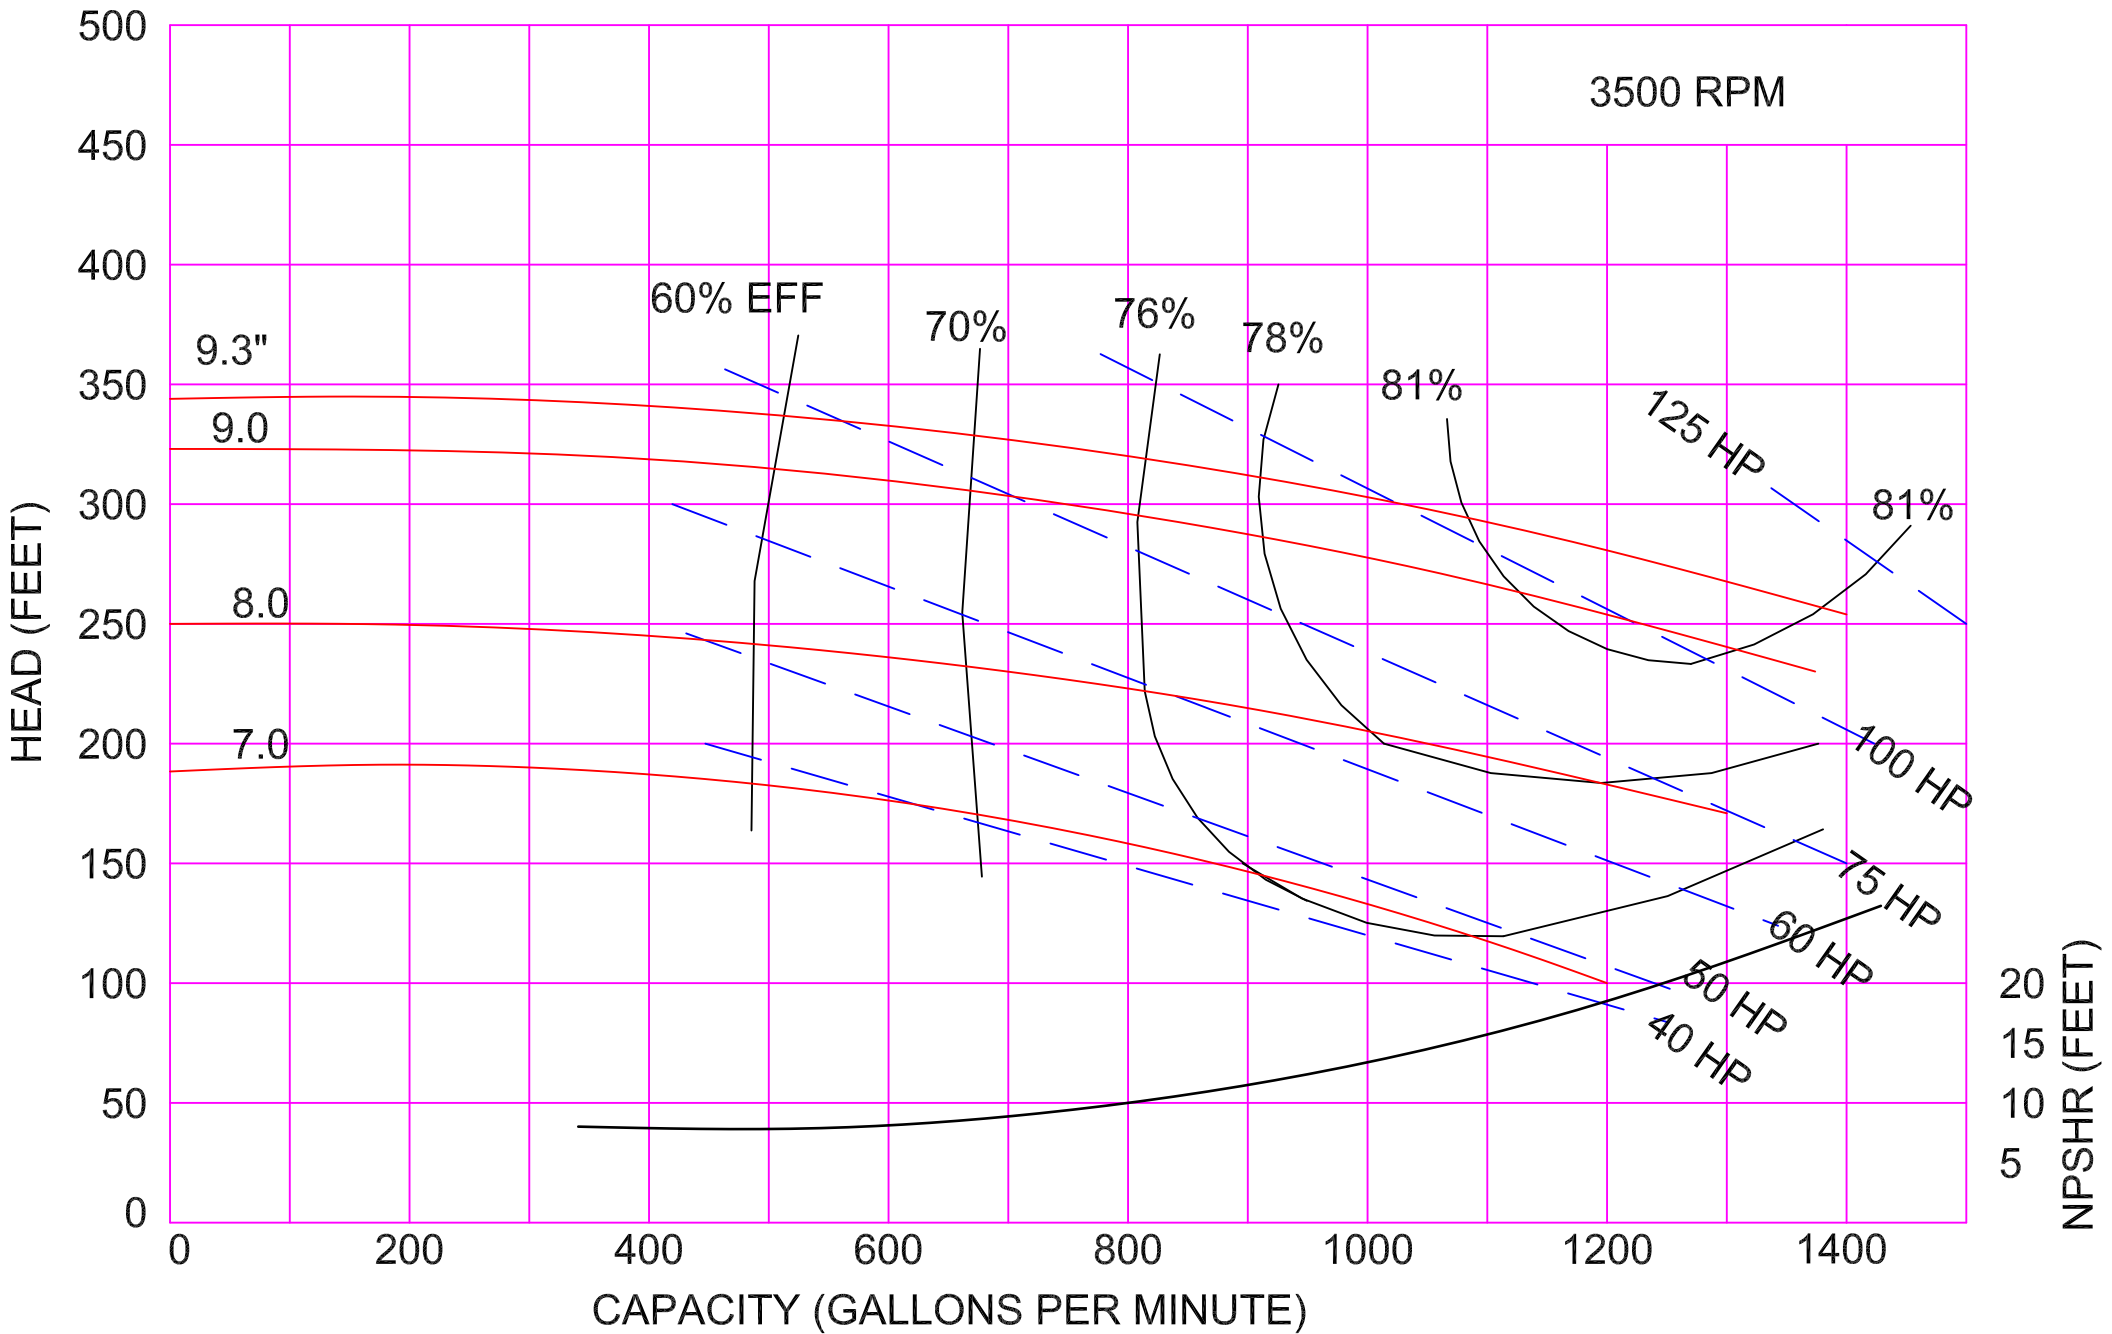

AMPCO PUMPS COMPANY, INC.

Z-SERIES 5 x 4P