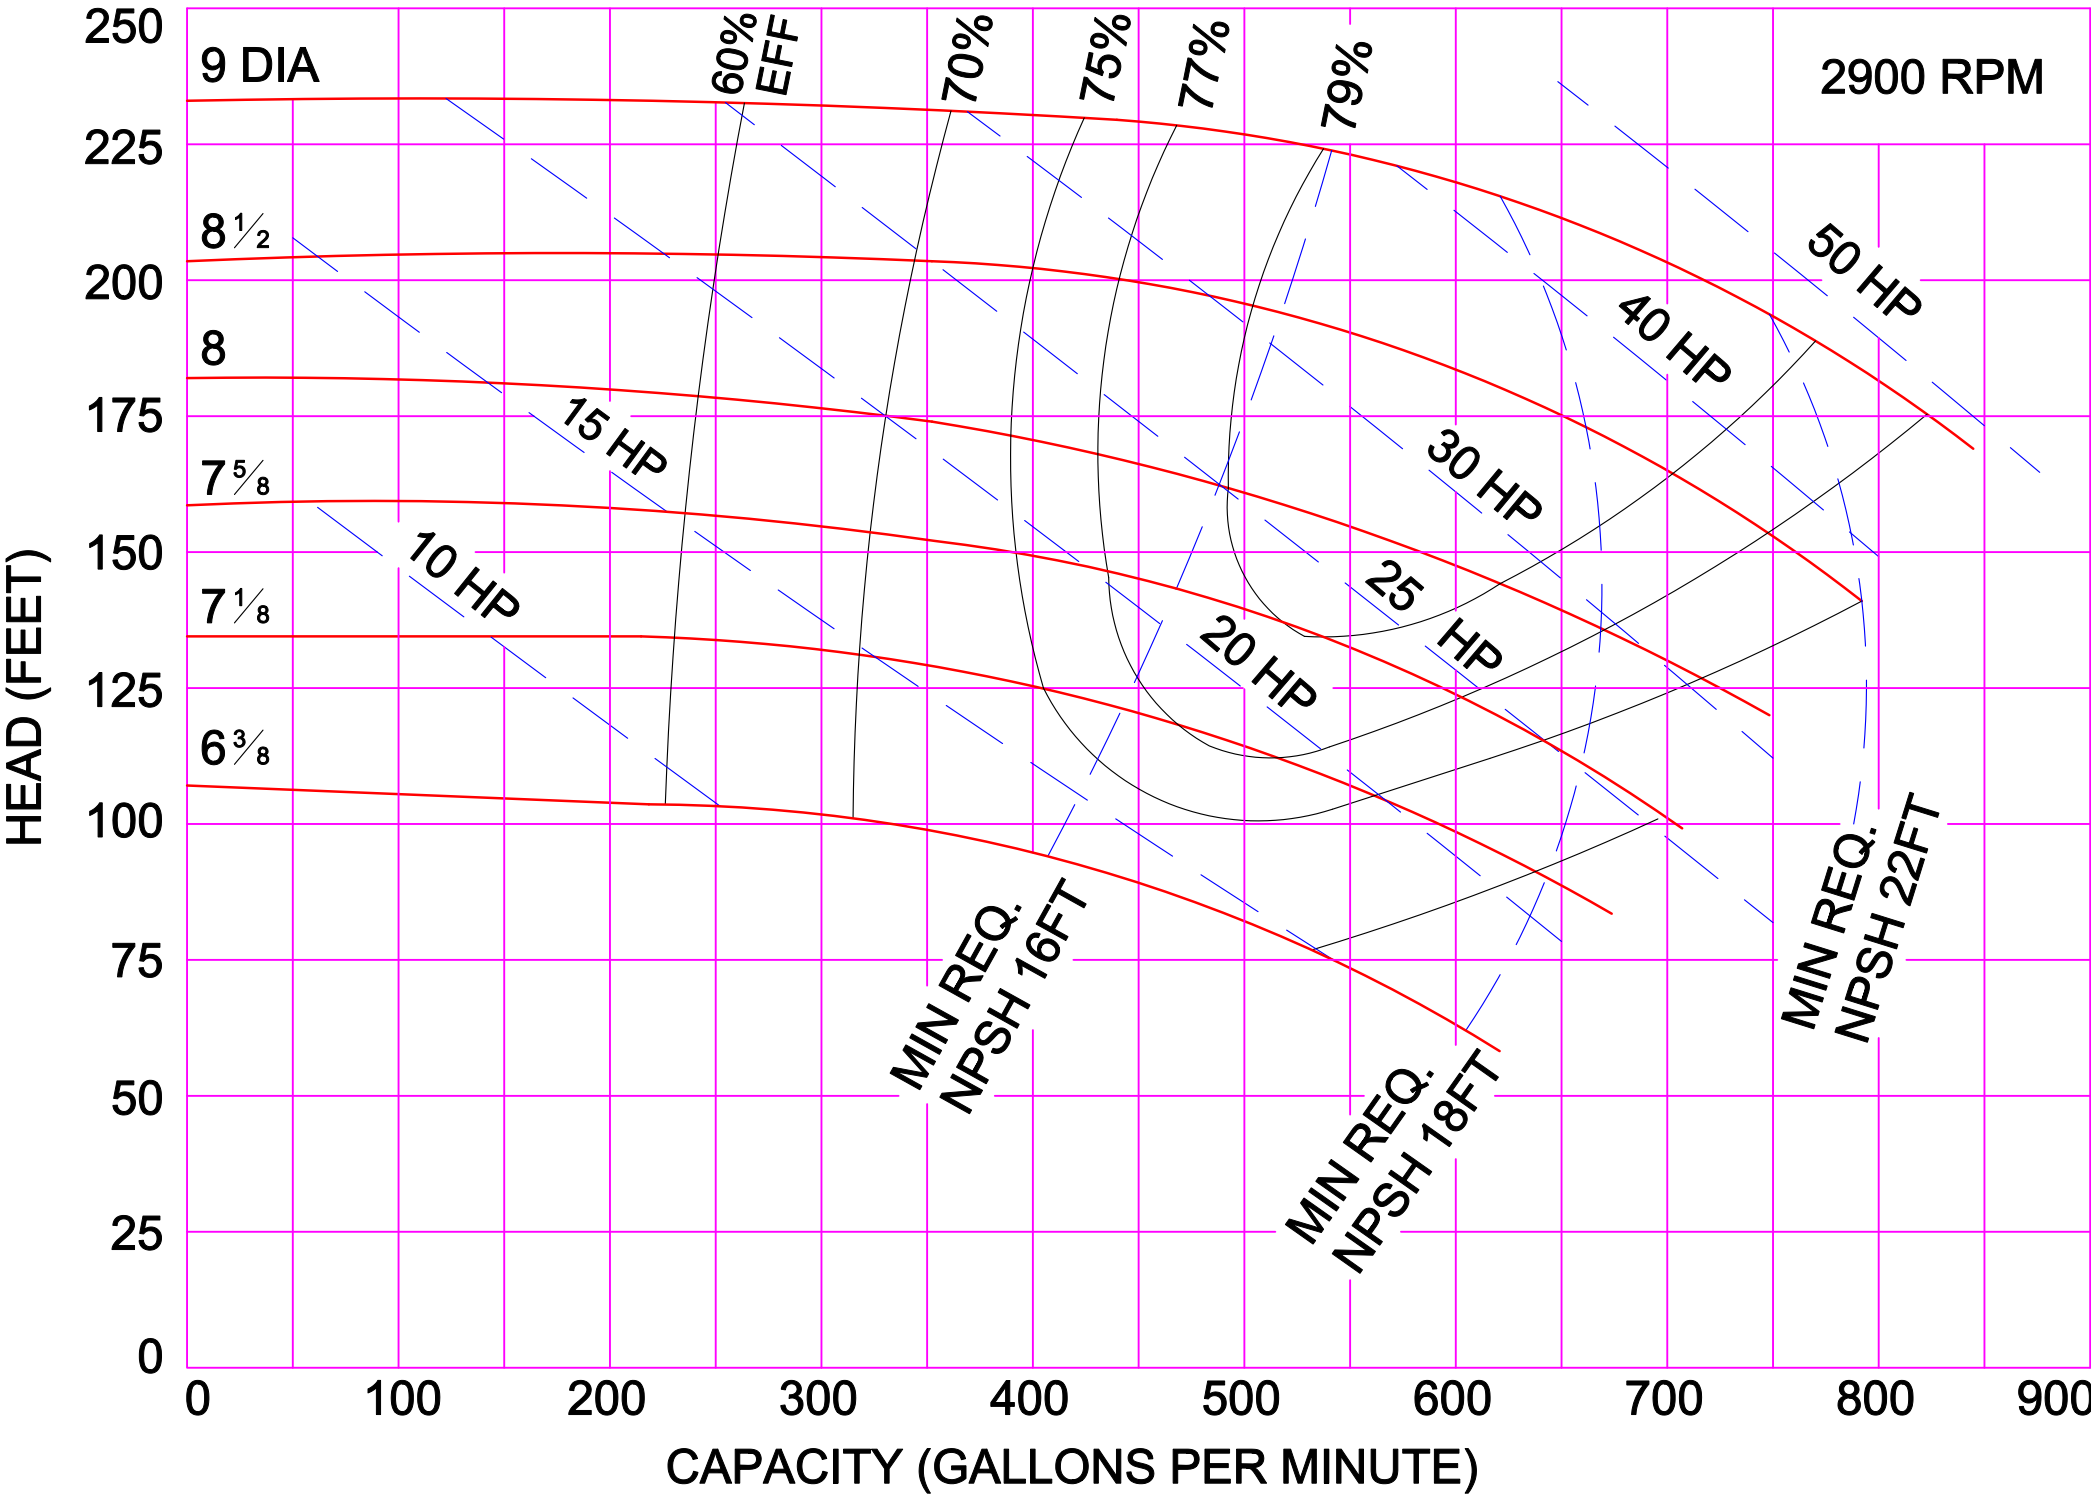

2900 RPM

AMPCO PUMPS COMPANY, INC.  
Z-SERIES 1½ x 1½

2900 RPM

AMPCO PUMPS COMPANY, INC.  
Z-SERIES 2 x 2

AMPCO PUMPS COMPANY, INC.  
Z-SERIES 3 x 2

2900 RPM

AMPCO PUMPS COMPANY, INC.  
Z-SERIES 3 x 2½

AMPCO PUMPS COMPANY, INC.  
Z-SERIES 4 x 3

2900 RPM

AMPCO PUMPS COMPANY, INC.  
Z-SERIES 4 x 3C

AMPCO PUMPS COMPANY, INC.  
Z-SERIES 4 x 3L

AMPCO PUMPS COMPANY, INC.  
Z-SERIES 5 x 4

AMPCO PUMPS COMPANY, INC.  
Z-SERIES 6 x 6

1450 RPM