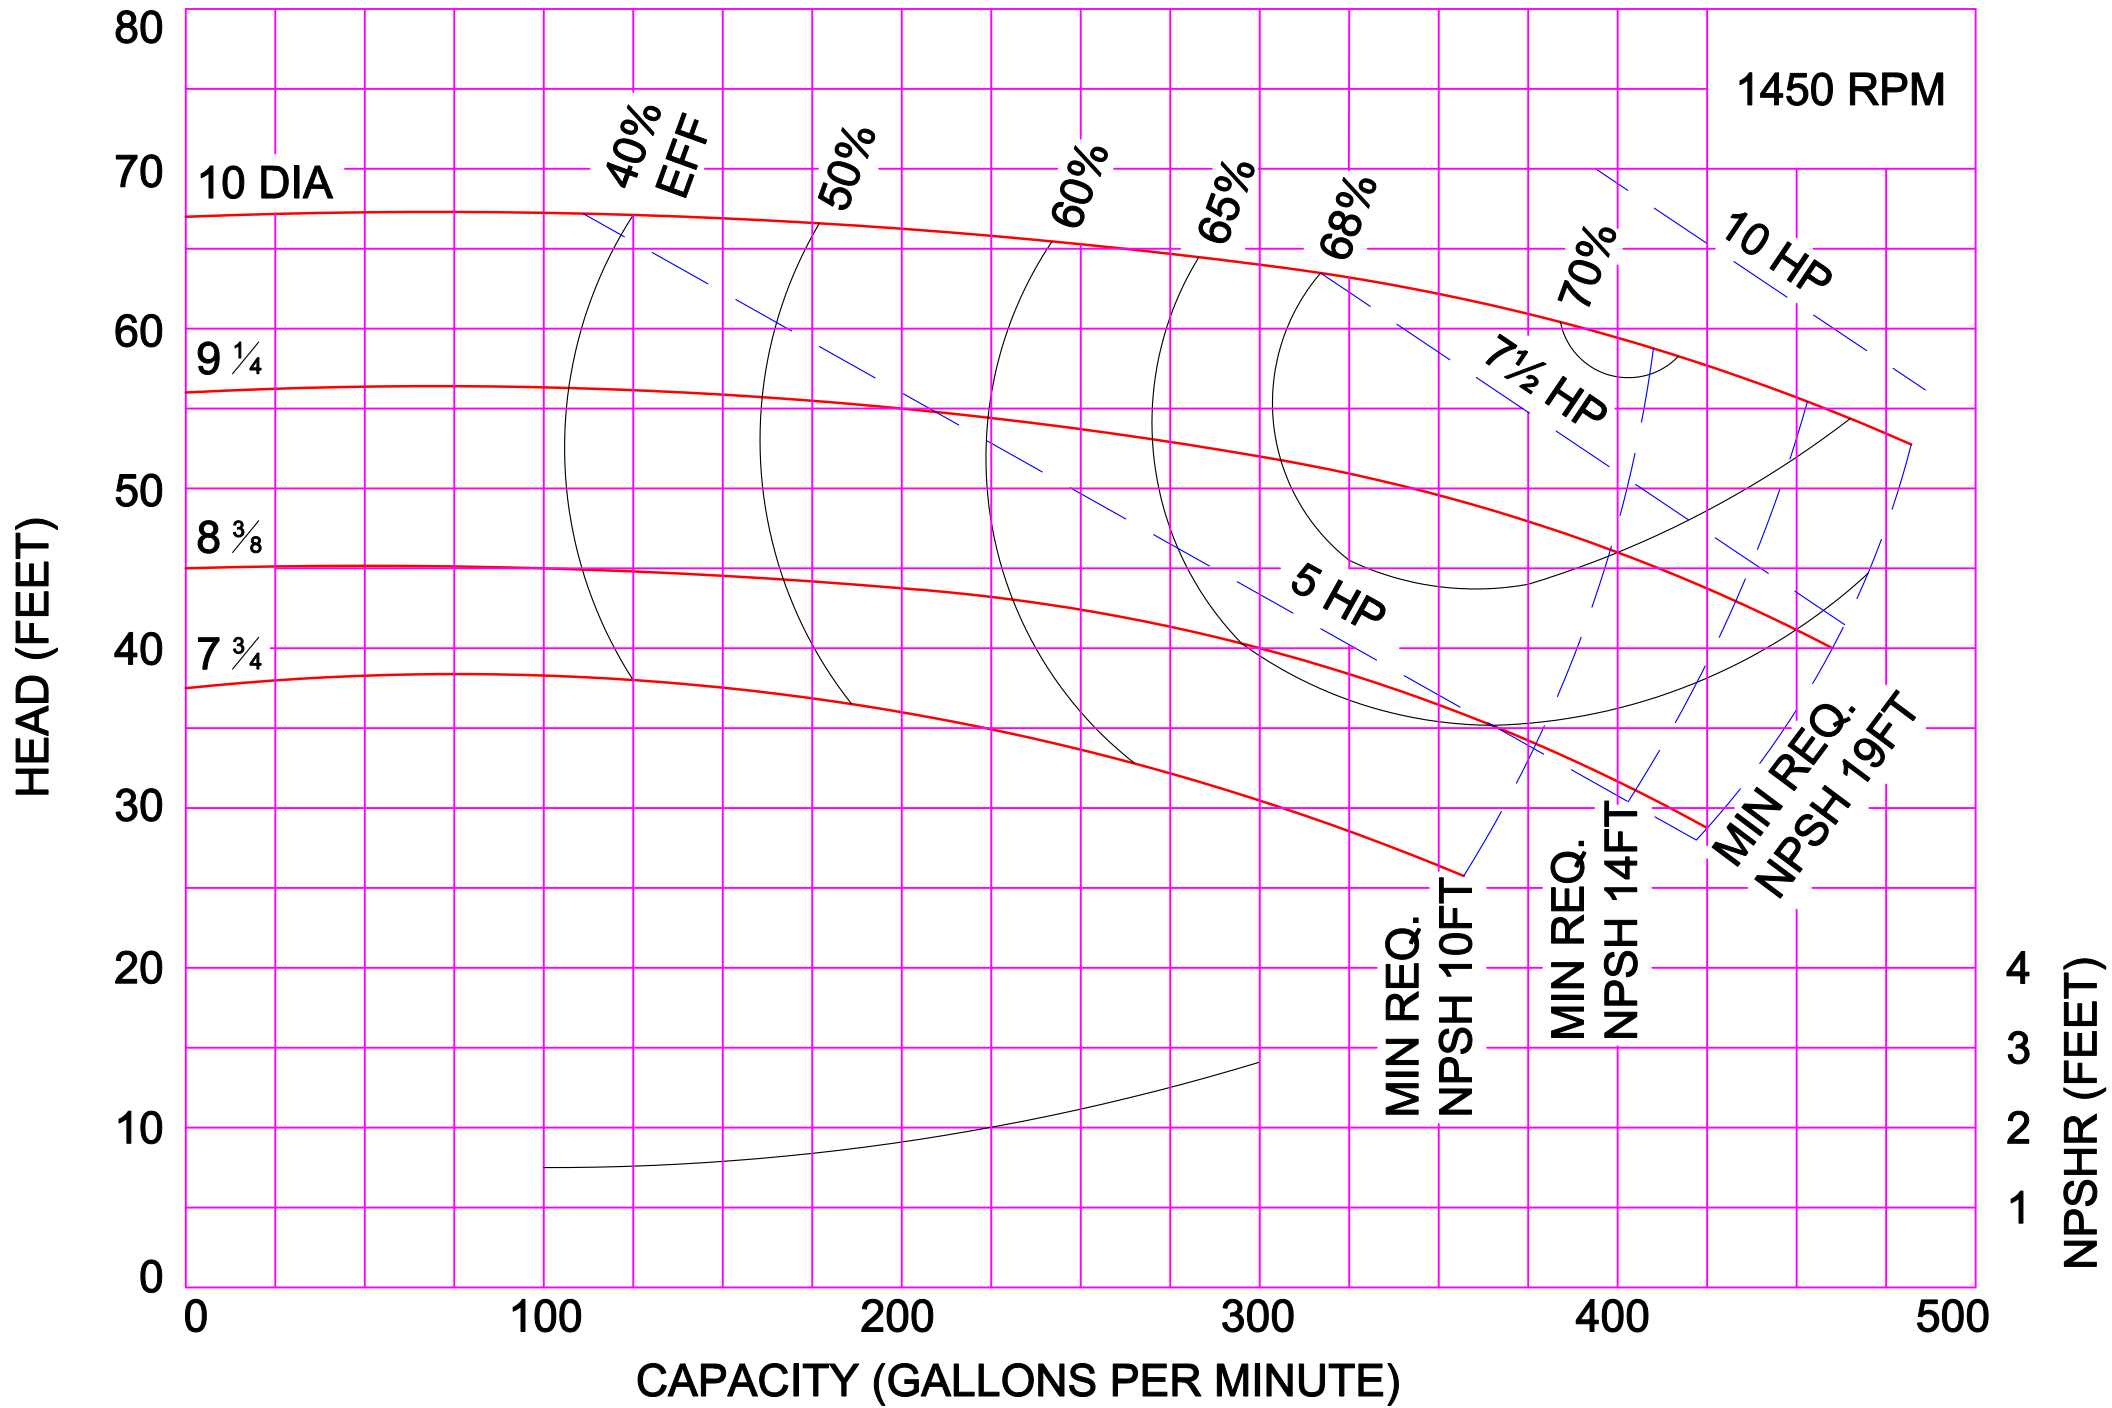

2900 RPM

AMPCO PUMPS COMPANY, INC.  
Z-SERIES 4 x 3C

AMPCO PUMPS COMPANY, INC.  
Z-SERIES 4 x 3L

AMPCO PUMPS COMPANY, INC.  
Z-SERIES 5 x 4

AMPCO PUMPS COMPANY, INC.  
Z-SERIES 6 x 6

1450 RPM