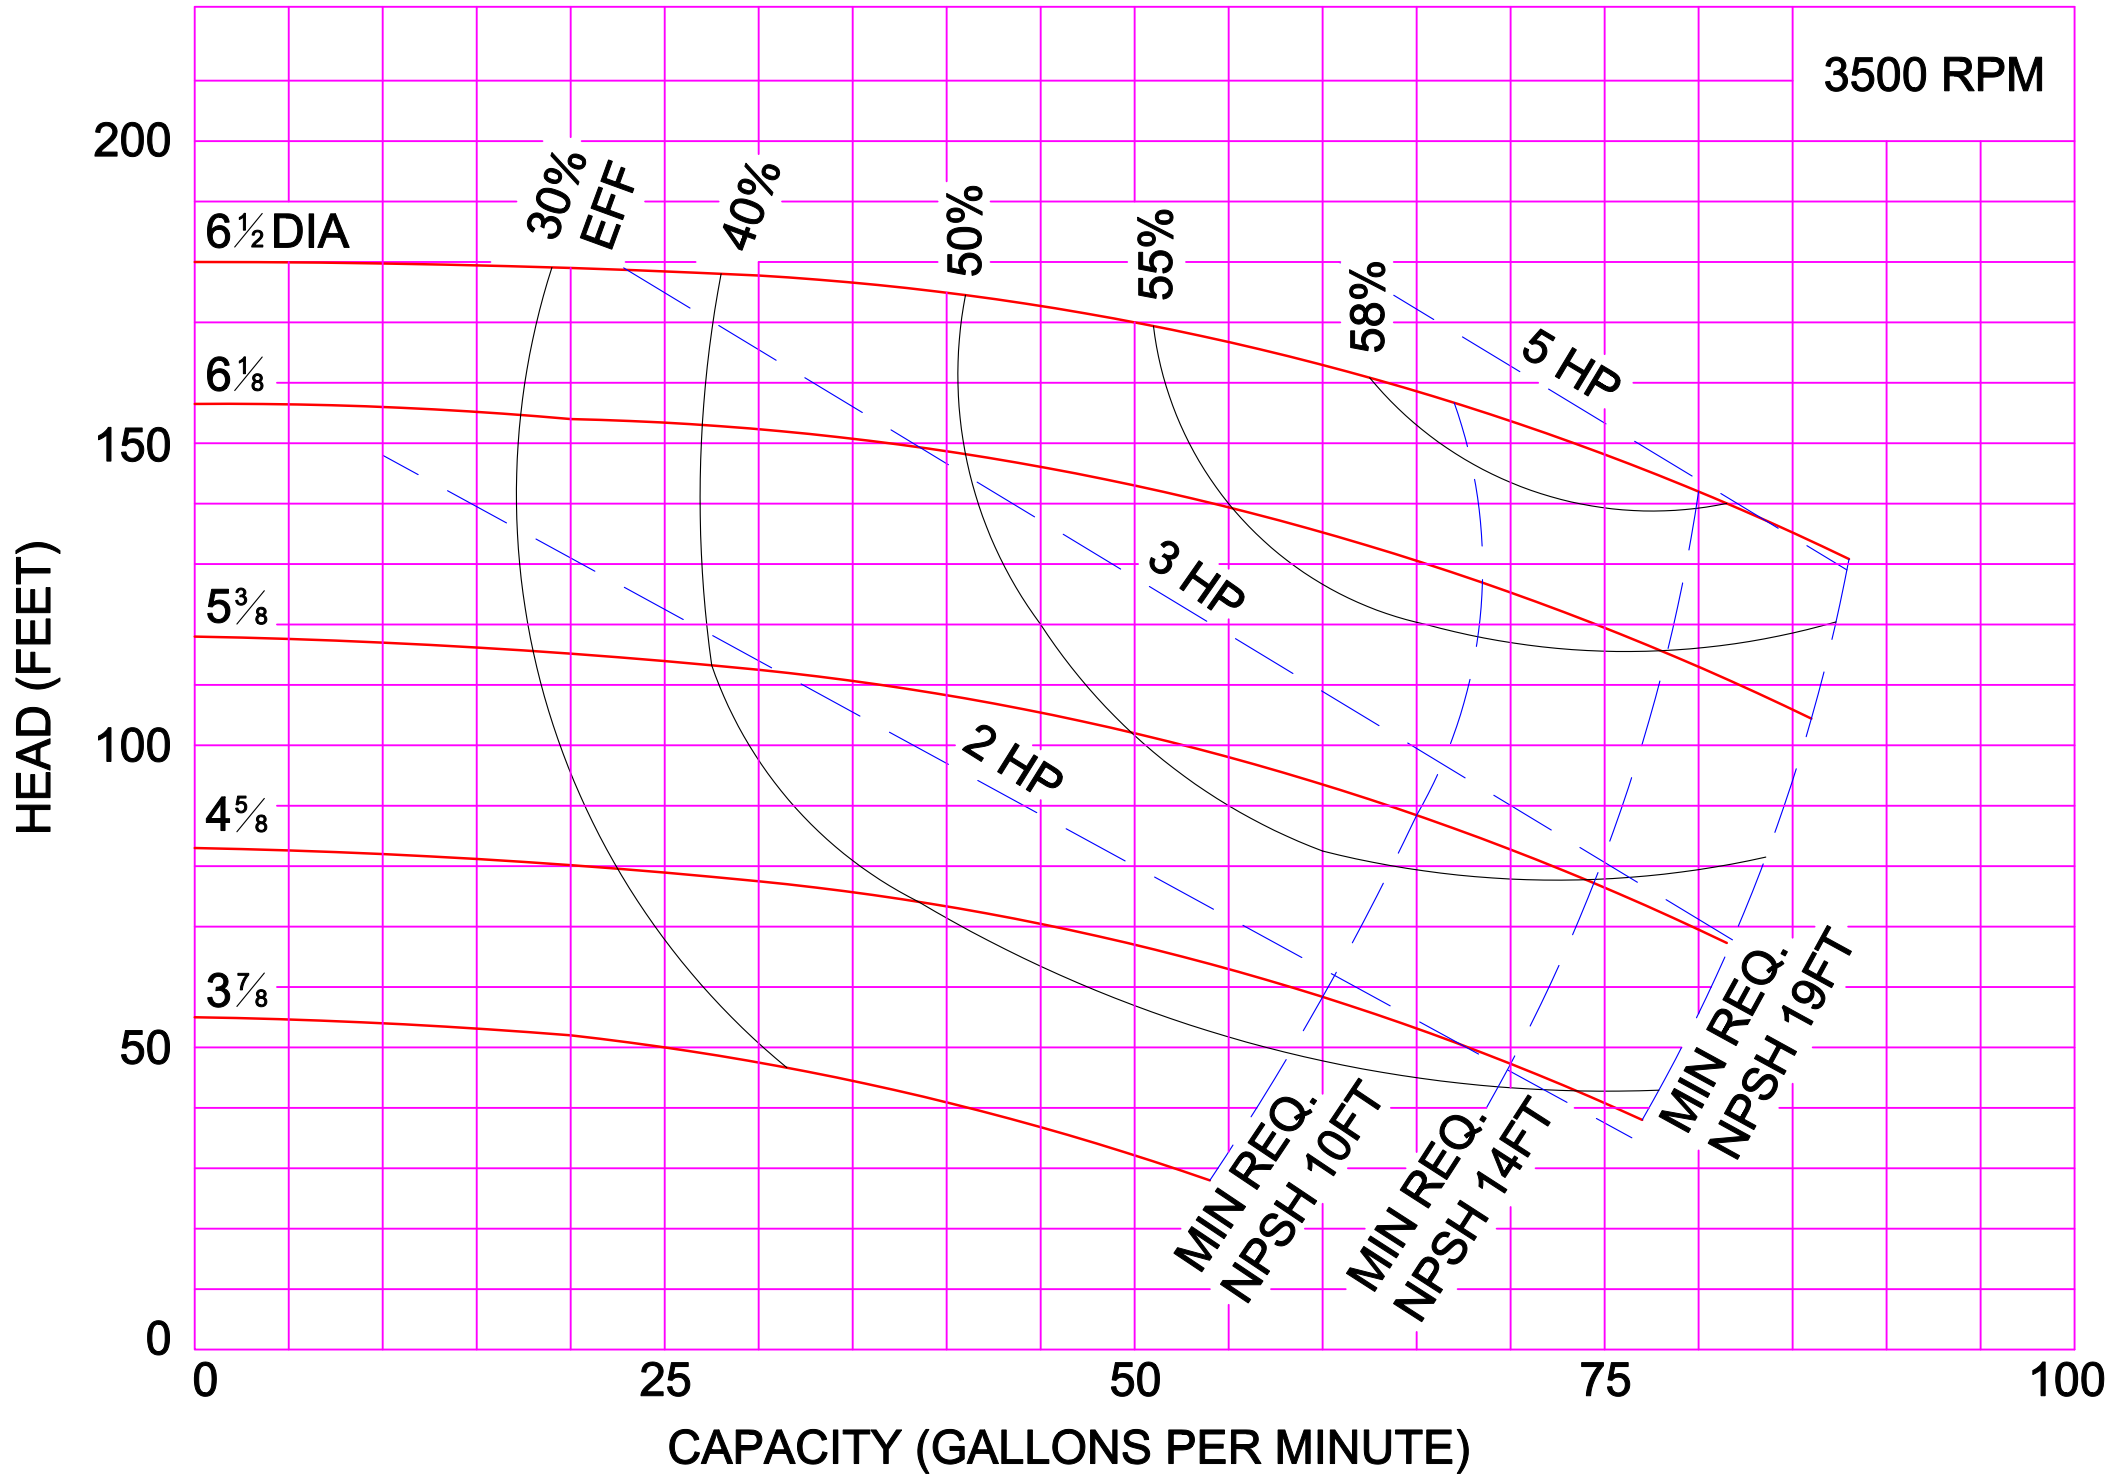

AMPCO PUMPS COMPANY, INC.
Z-SERIES 1½ x 1¼ BRONZE

3500 RPM