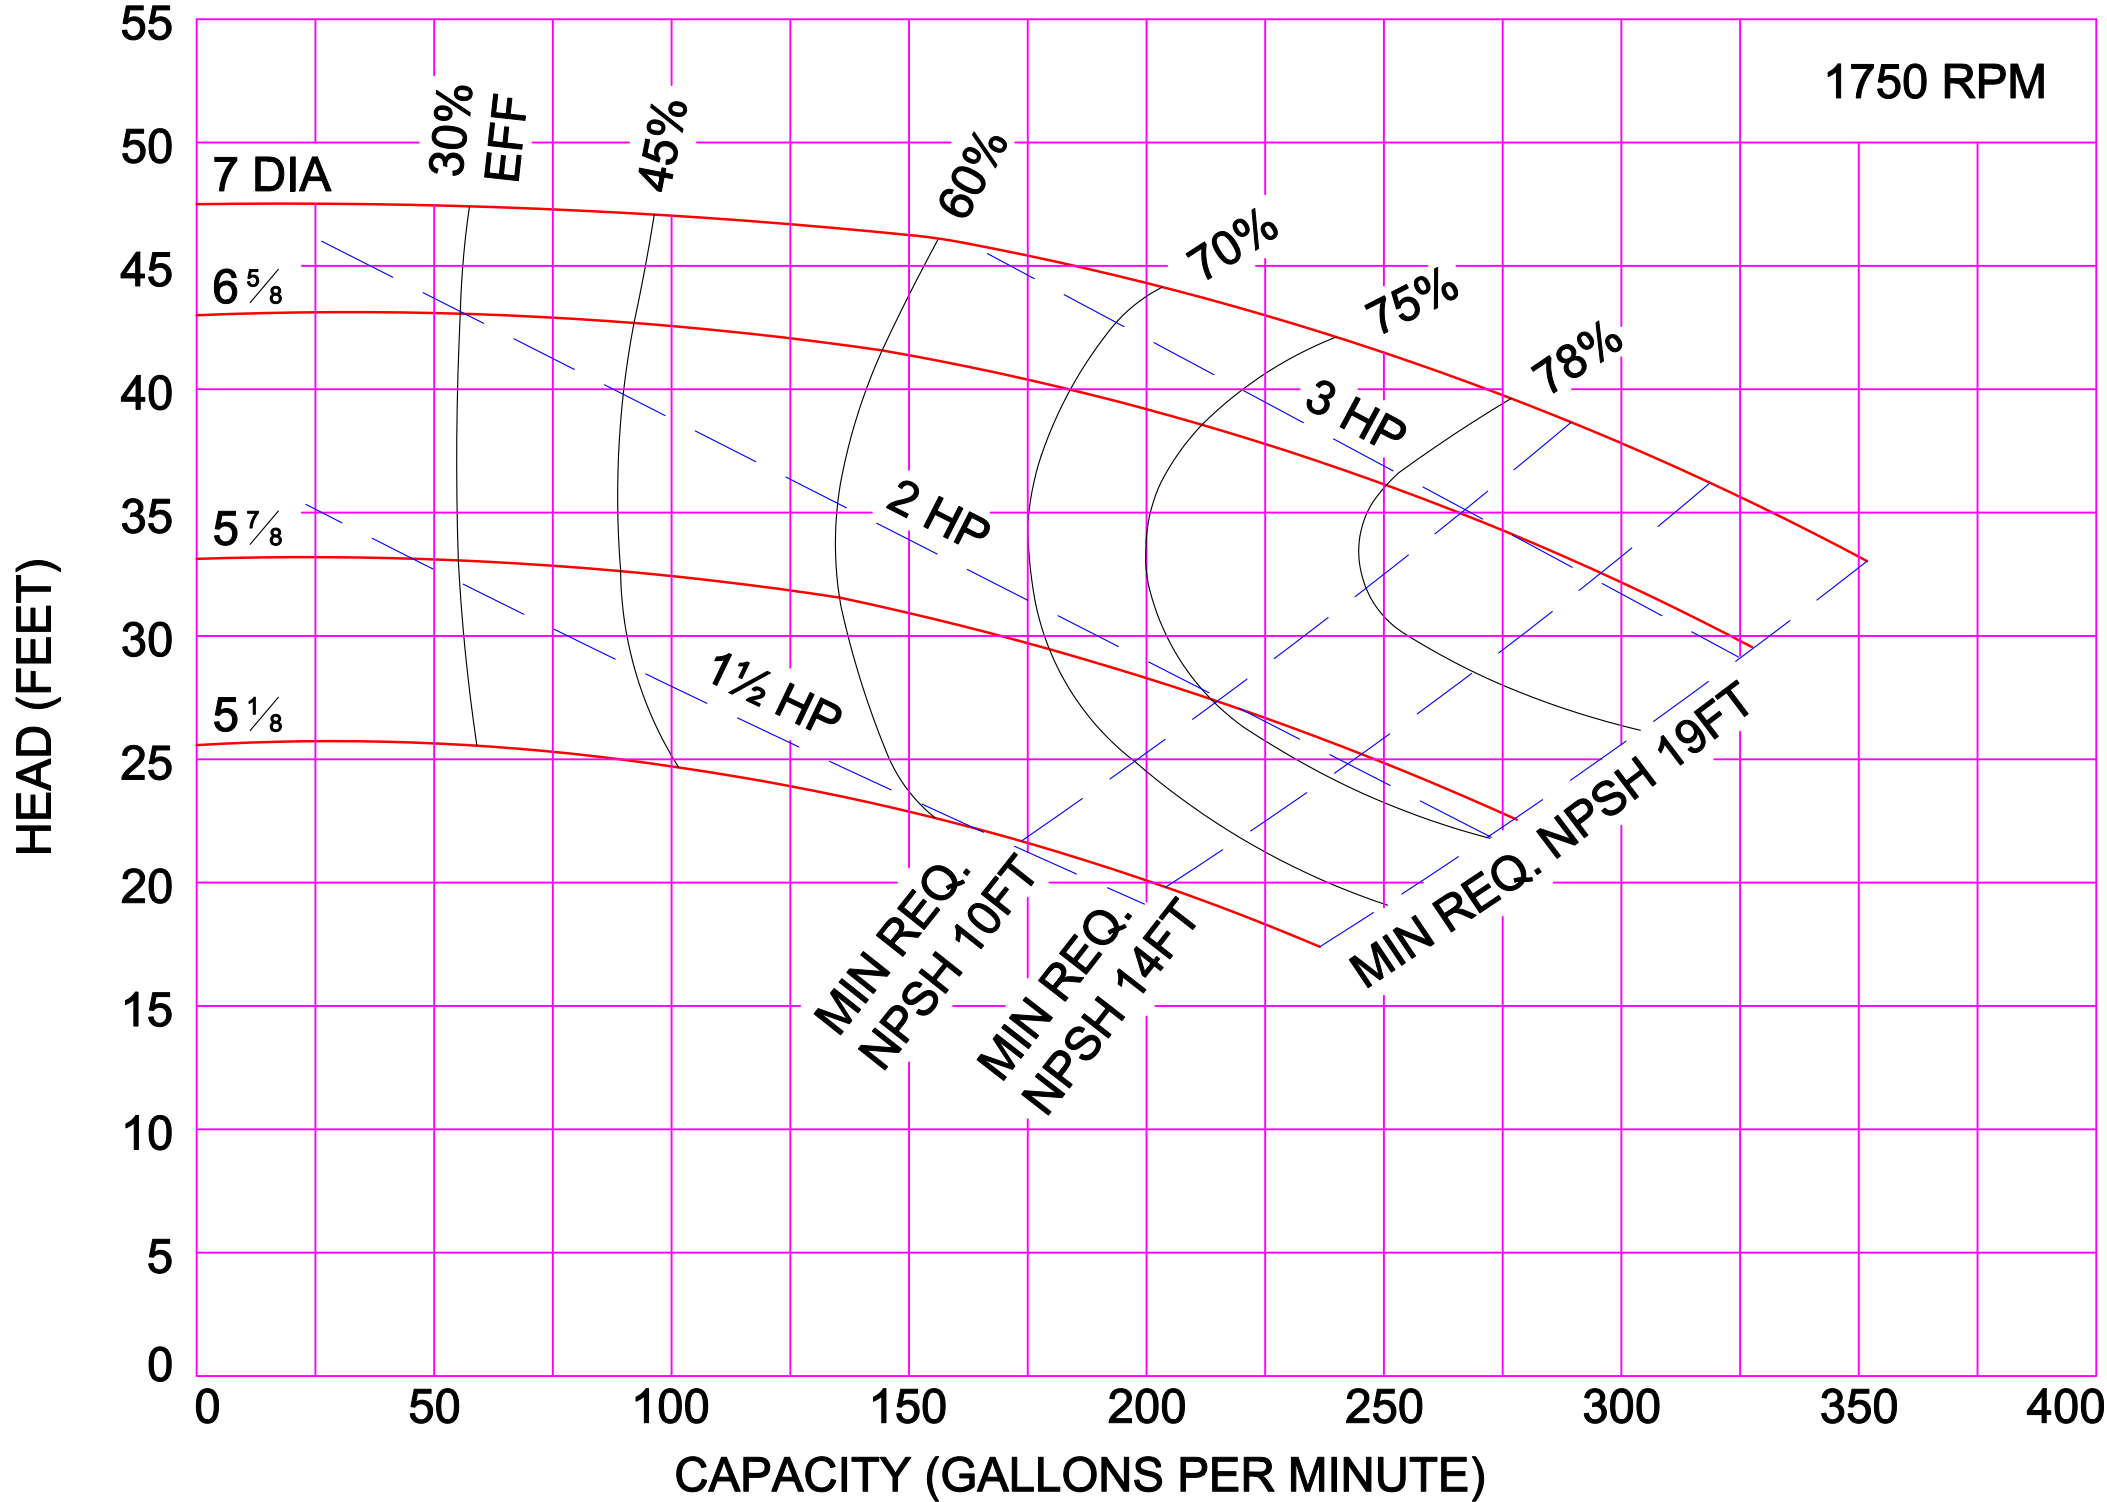

AMPCO PUMPS COMPANY, INC.
Z-SERIES 4 x 3

1750 RPM