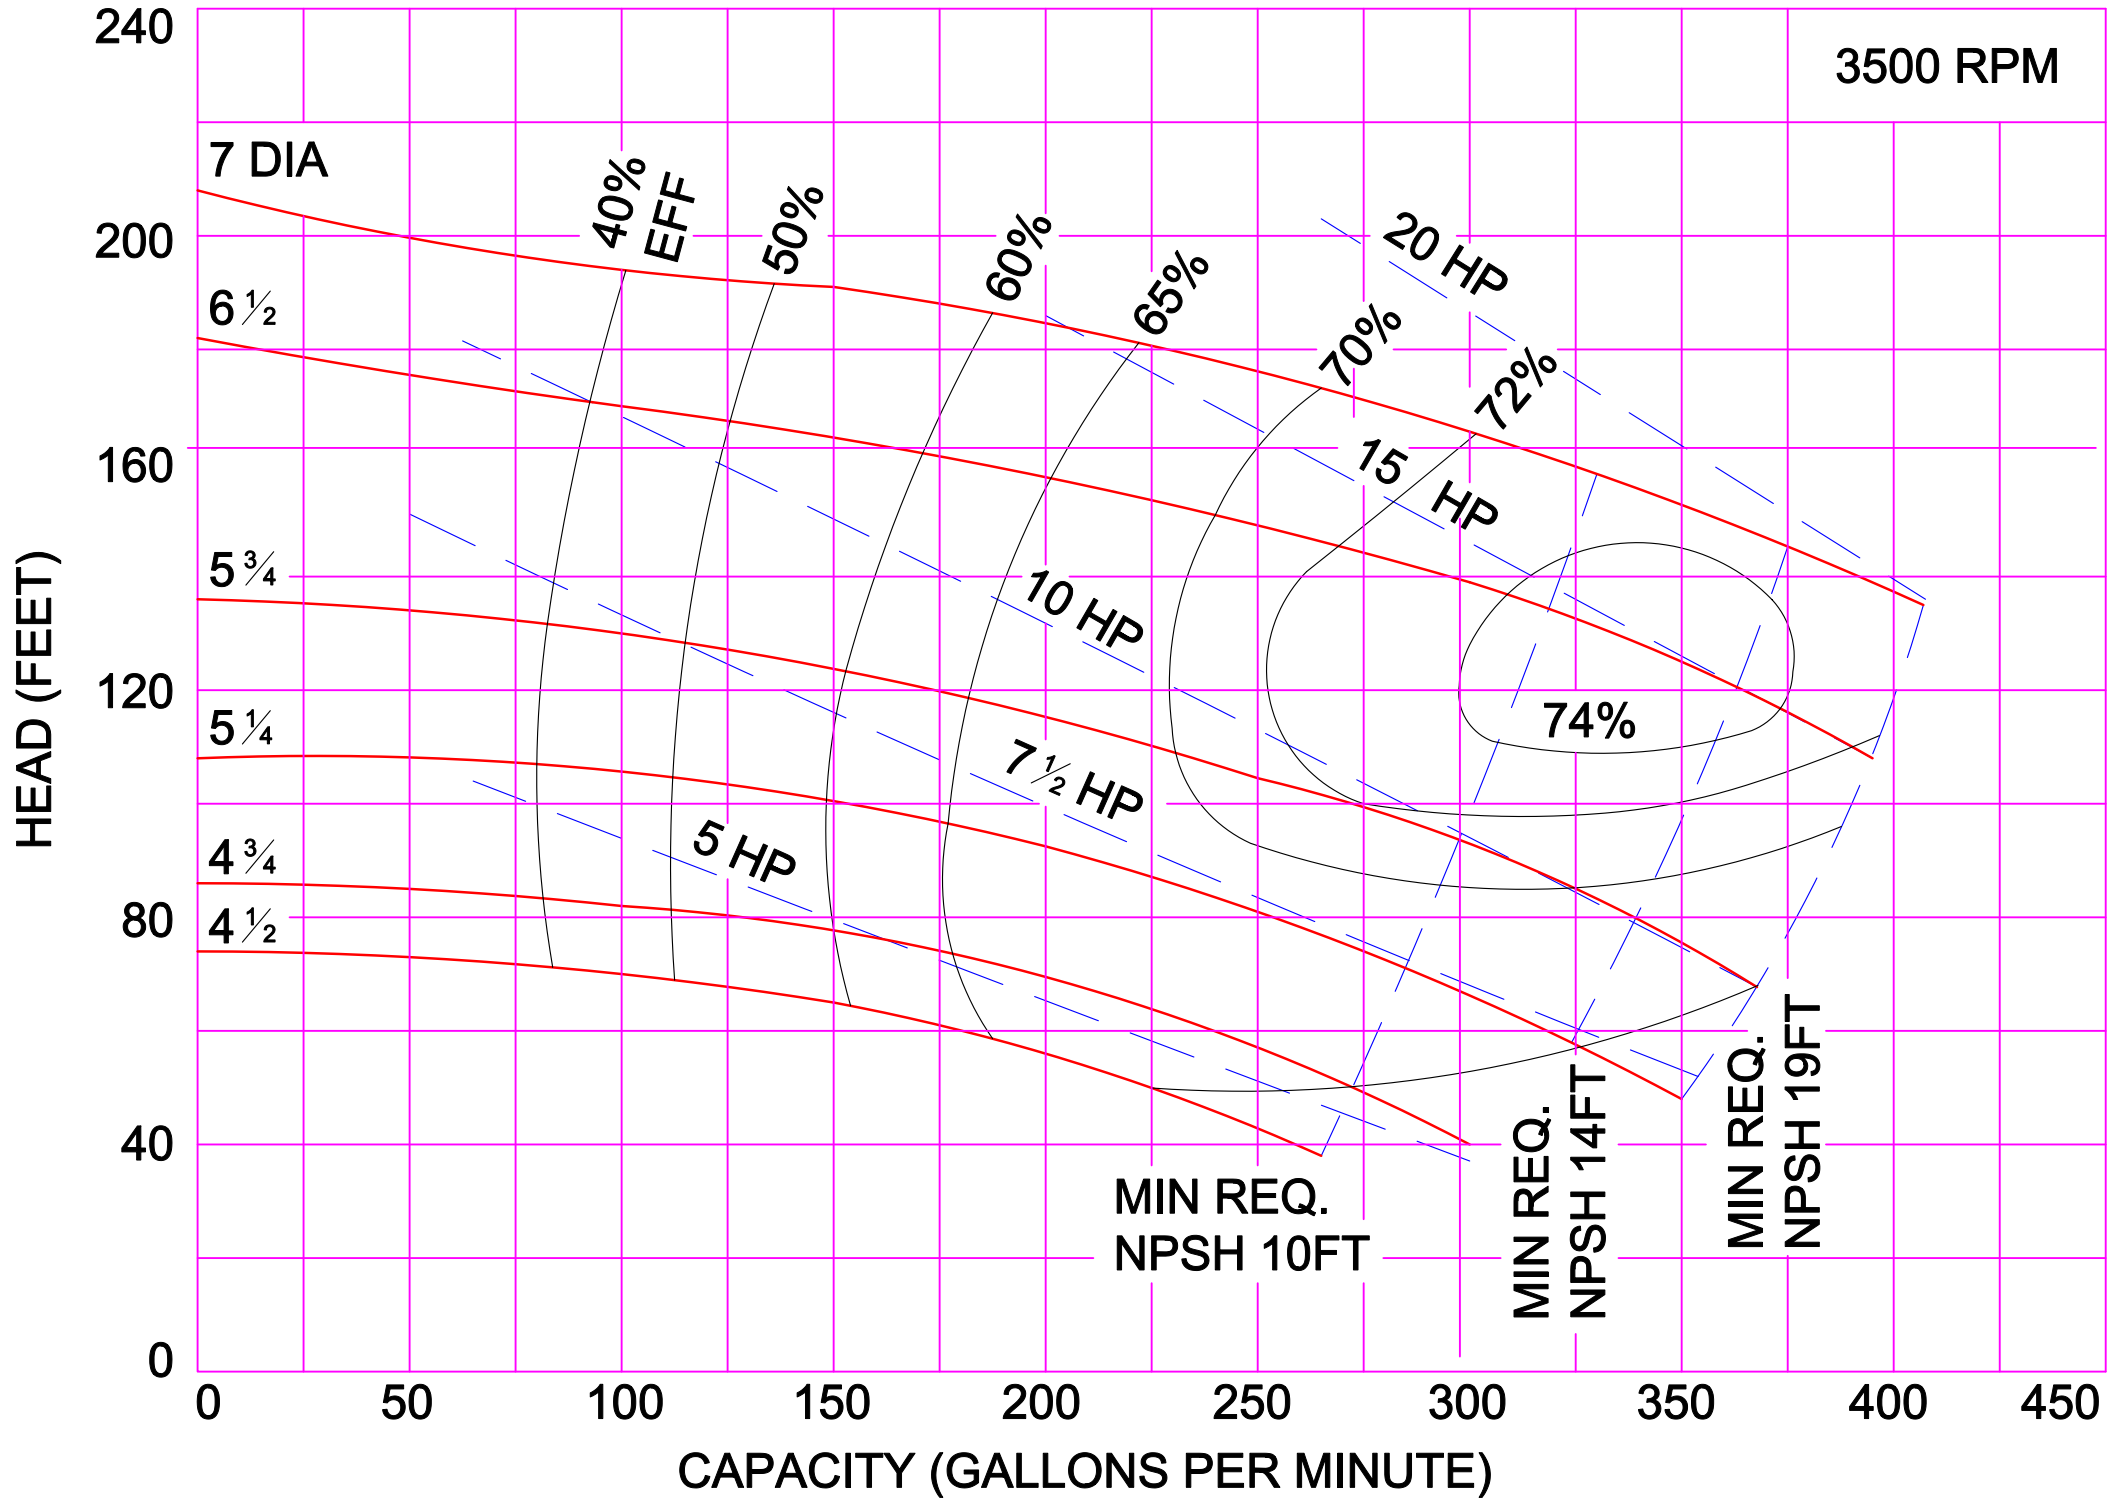

AMPCO PUMPS COMPANY, INC.  
Z-SERIES 2 x 2

3500 RPM

AMPCO PUMPS COMPANY, INC.  
Z-SERIES 3 x 2

AMPCO PUMPS COMPANY, INC.  
Z-SERIES 3 x 2½

3500 RPM

AMPCO PUMPS COMPANY, INC.  
Z-SERIES 4 x 3

3500 RPM

AMPCO PUMPS COMPANY, INC.  
Z-SERIES 4 x 3C