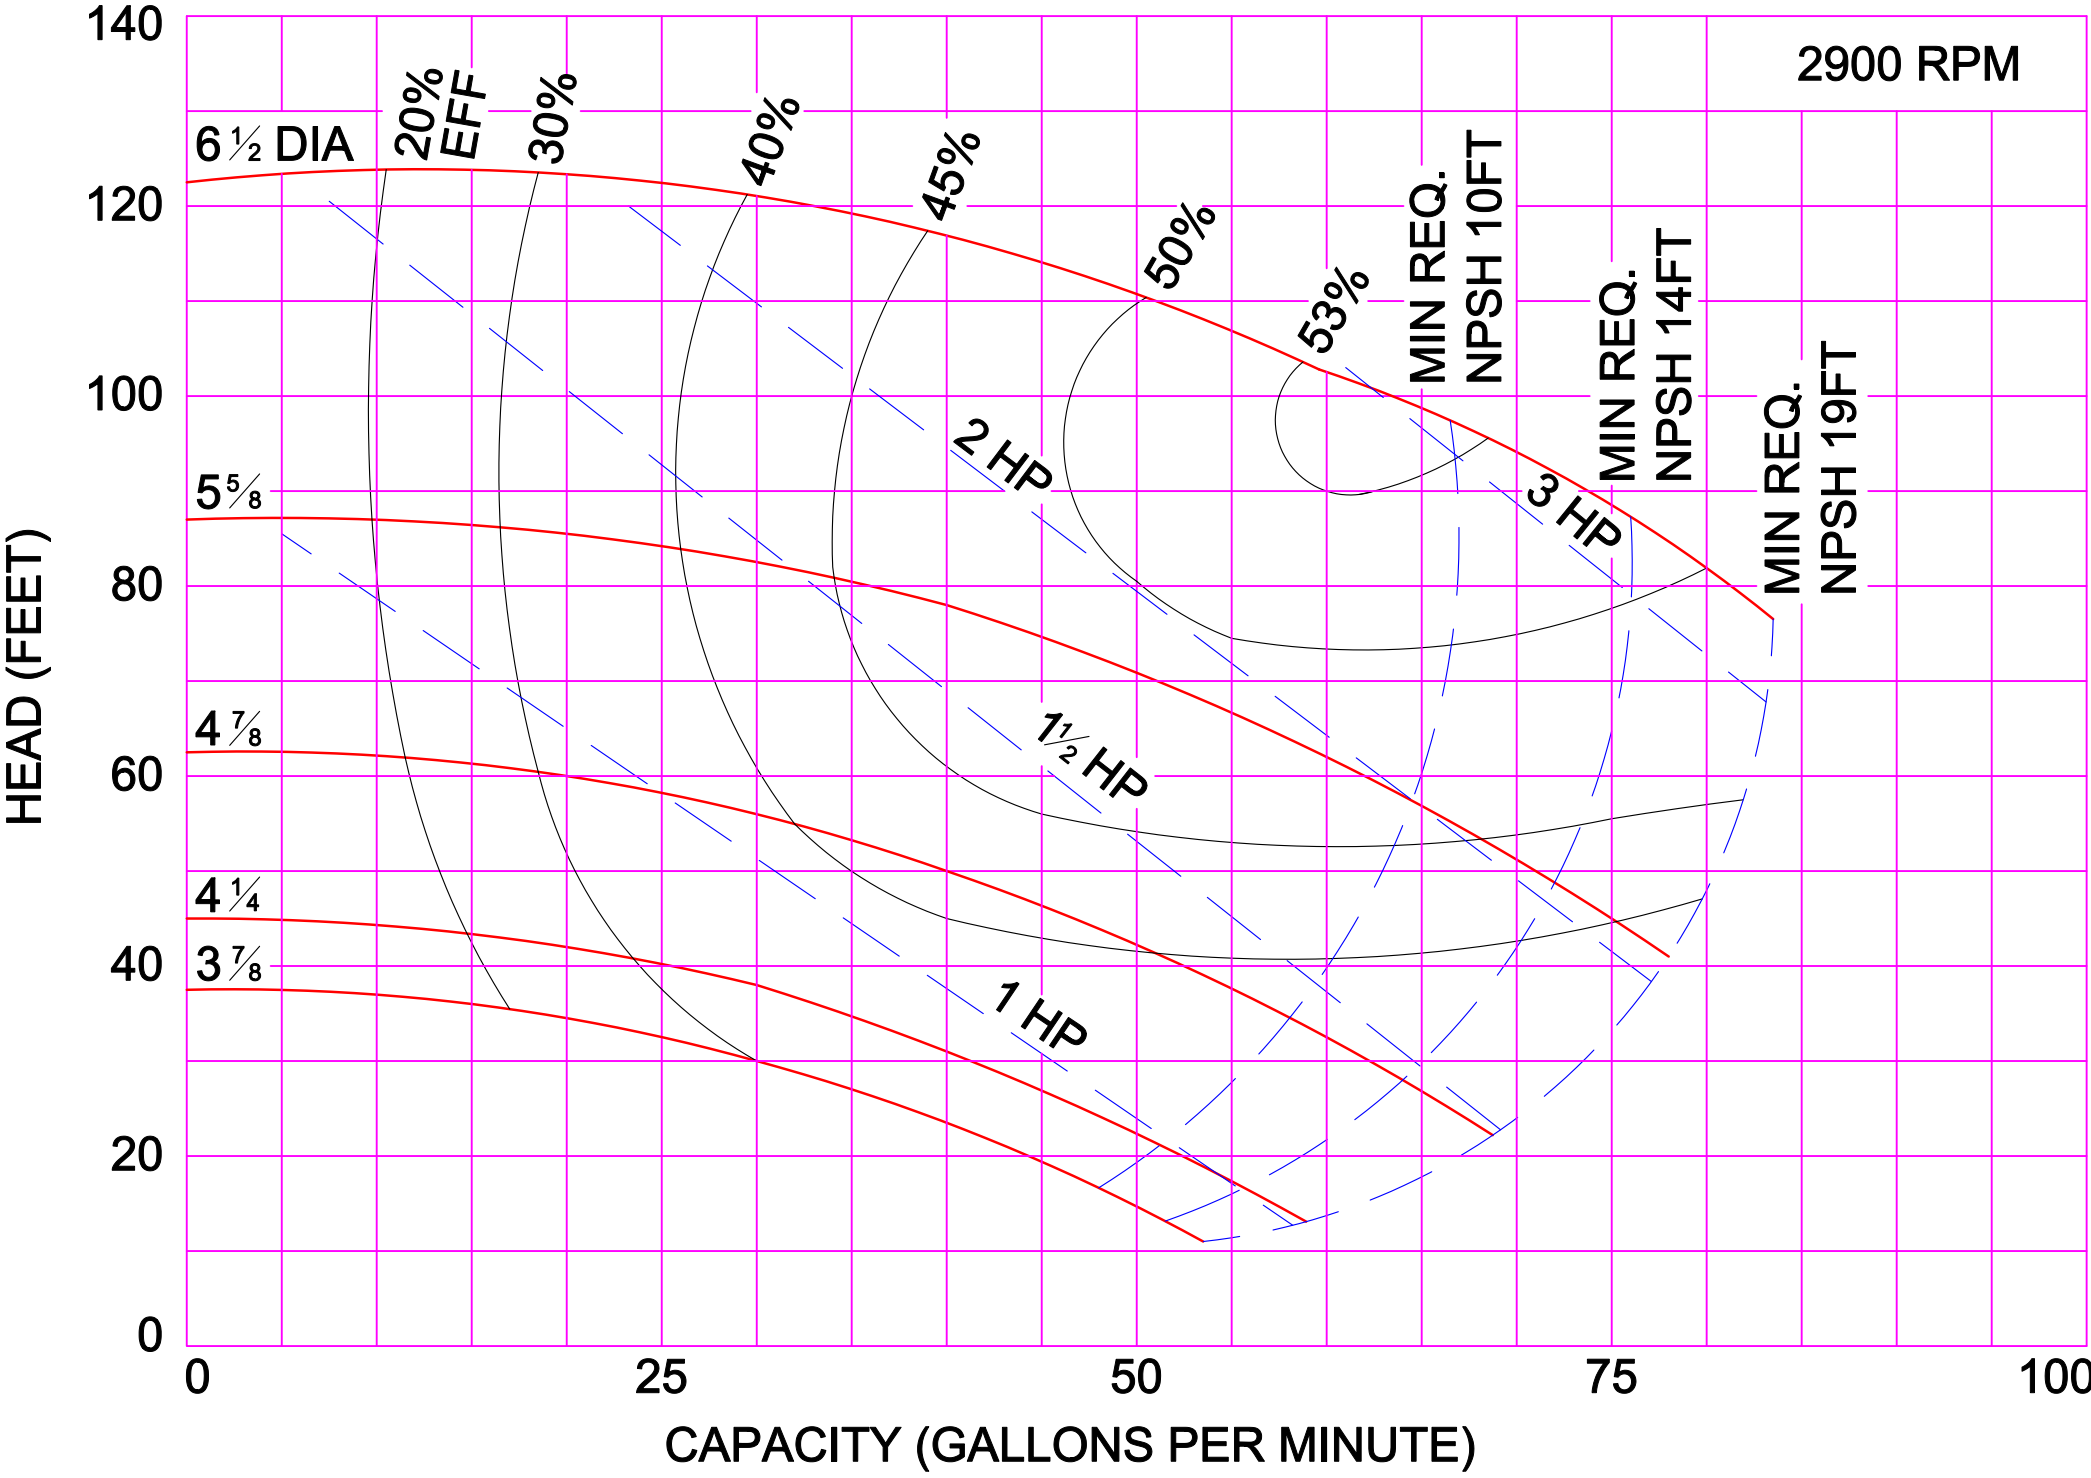

AMPCO PUMPS COMPANY, INC.
Z-SERIES 1½ x 1¼ BRONZE

2900 RPM