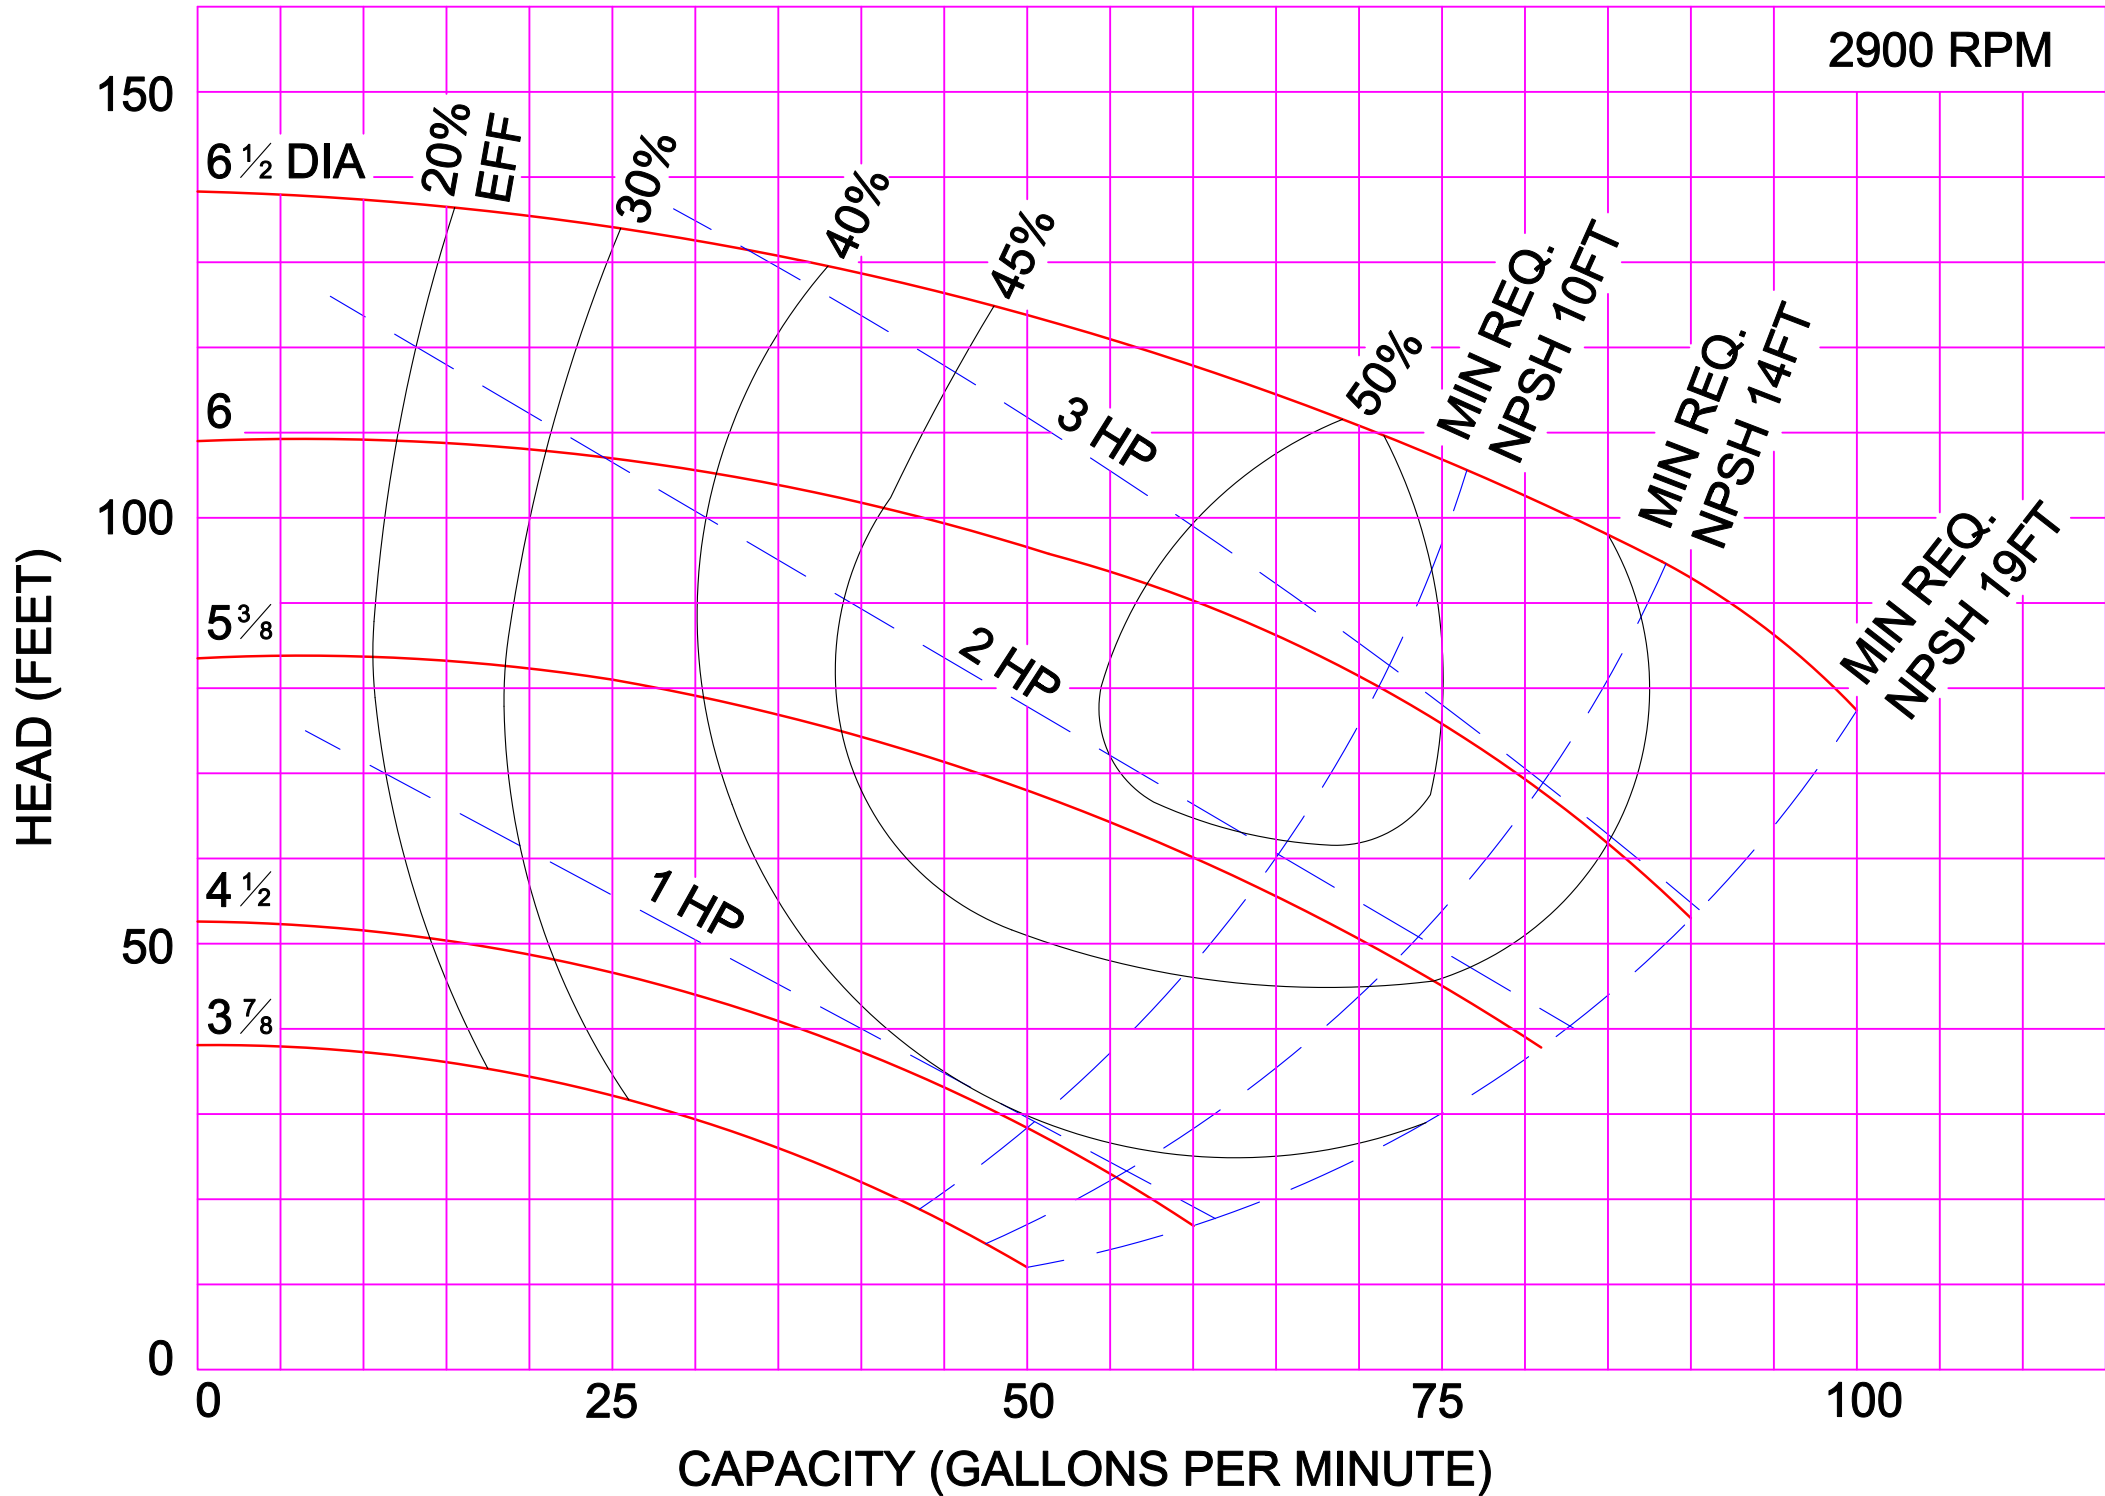

2900 RPM

AMPCO PUMPS COMPANY, INC.  
Z-SERIES 1½ x 1½

2900 RPM

AMPCO PUMPS COMPANY, INC.  
Z-SERIES 2 x 2

AMPCO PUMPS COMPANY, INC.  
Z-SERIES 3 x 2

2900 RPM

AMPCO PUMPS COMPANY, INC.  
Z-SERIES 3 x 2½

AMPCO PUMPS COMPANY, INC.  
Z-SERIES 4 x 3