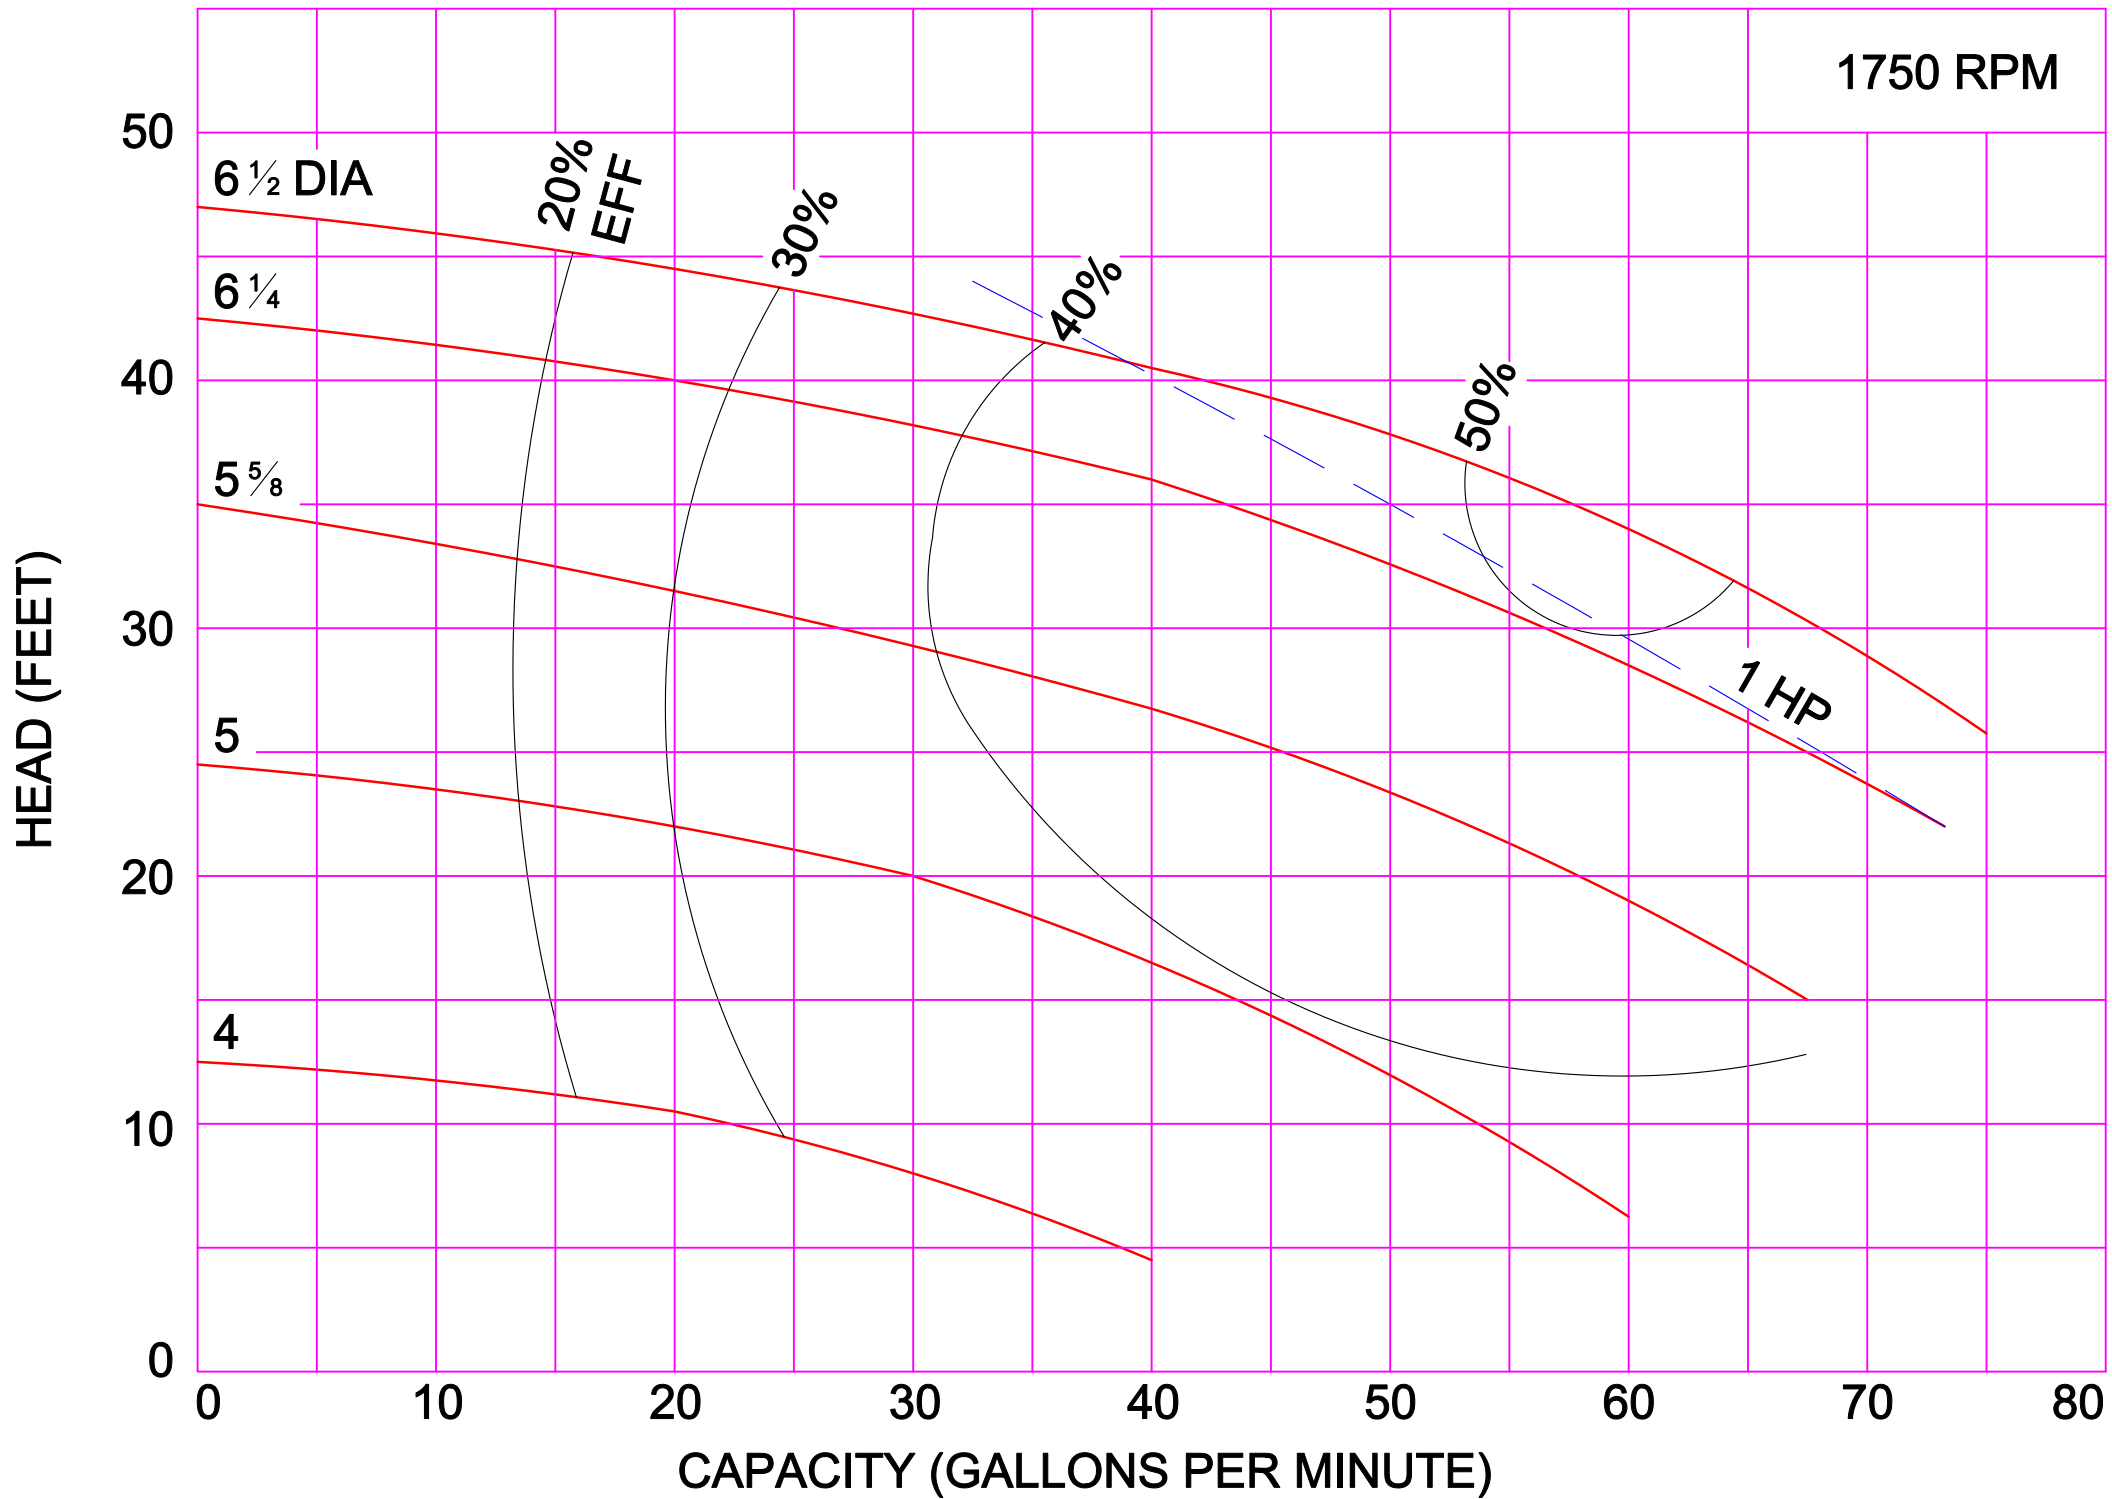

AMPCO PUMPS COMPANY, INC.  
Z-SERIES 2 x 1½

1750 RPM

AMPCO PUMPS COMPANY, INC.  
Z-SERIES 2 x 2

AMPCO PUMPS COMPANY, INC.  
Z-SERIES 2½ x 2

1750 RPM

AMPCO PUMPS COMPANY, INC.  
Z-SERIES 3 x 2½

1750 RPM

AMPCO PUMPS COMPANY, INC.  
Z-SERIES 4 x 3