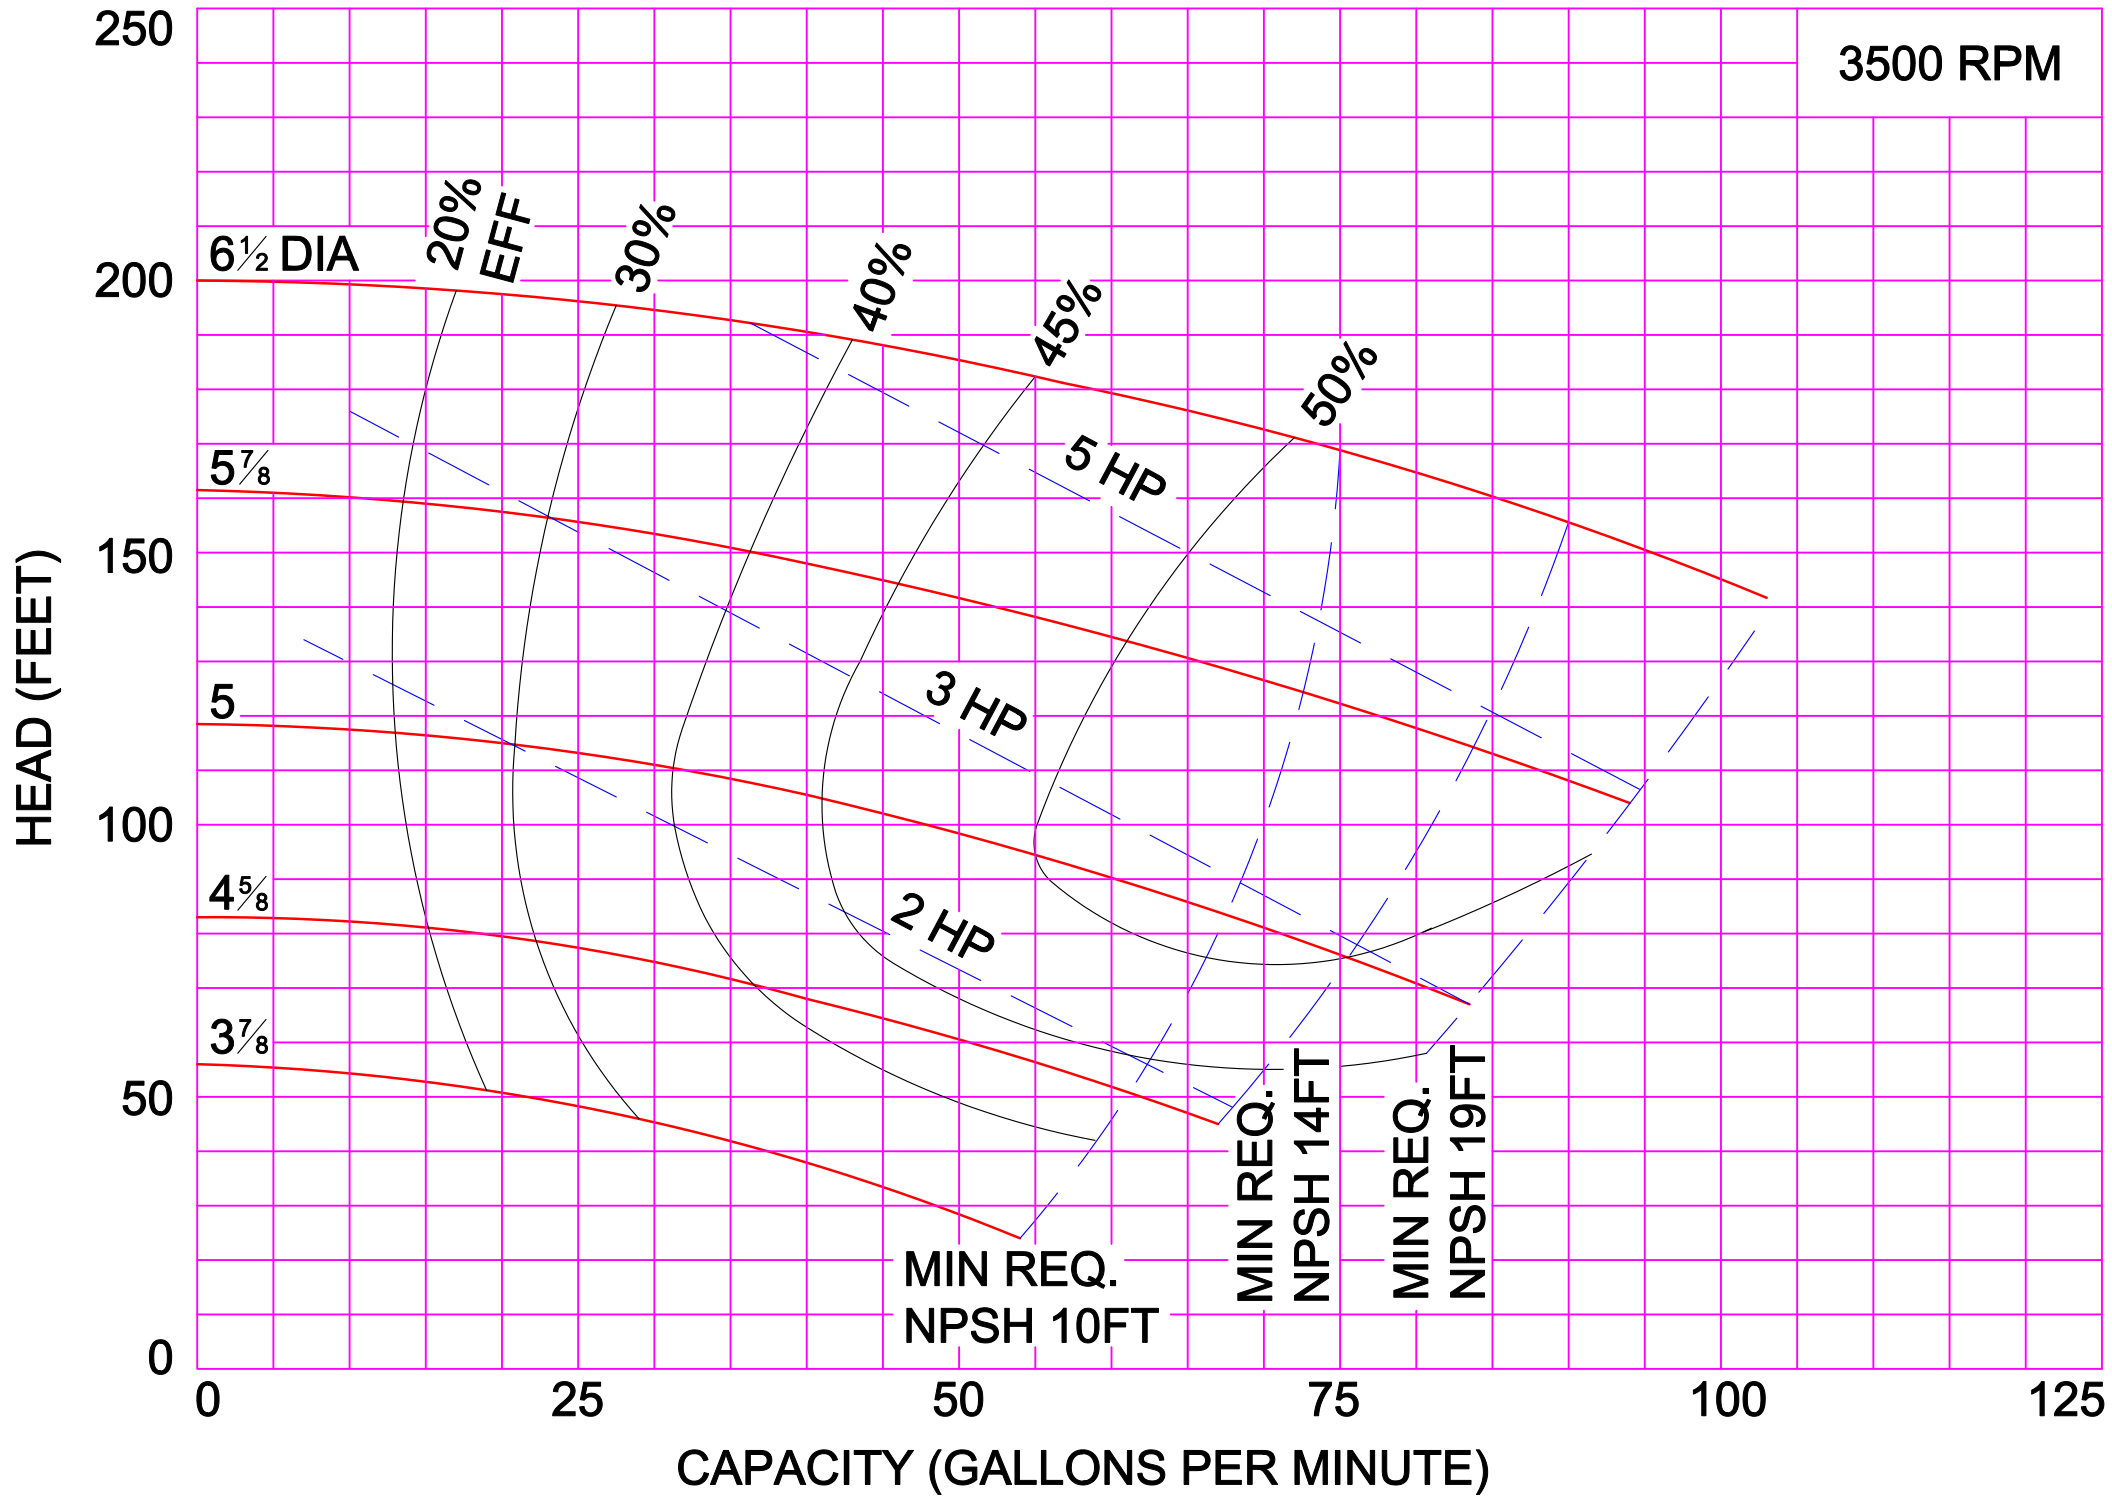

AMPCO PUMPS COMPANY, INC.
Z-SERIES 1½ x 1¼ STAINLESS STEEL

3500 RPM