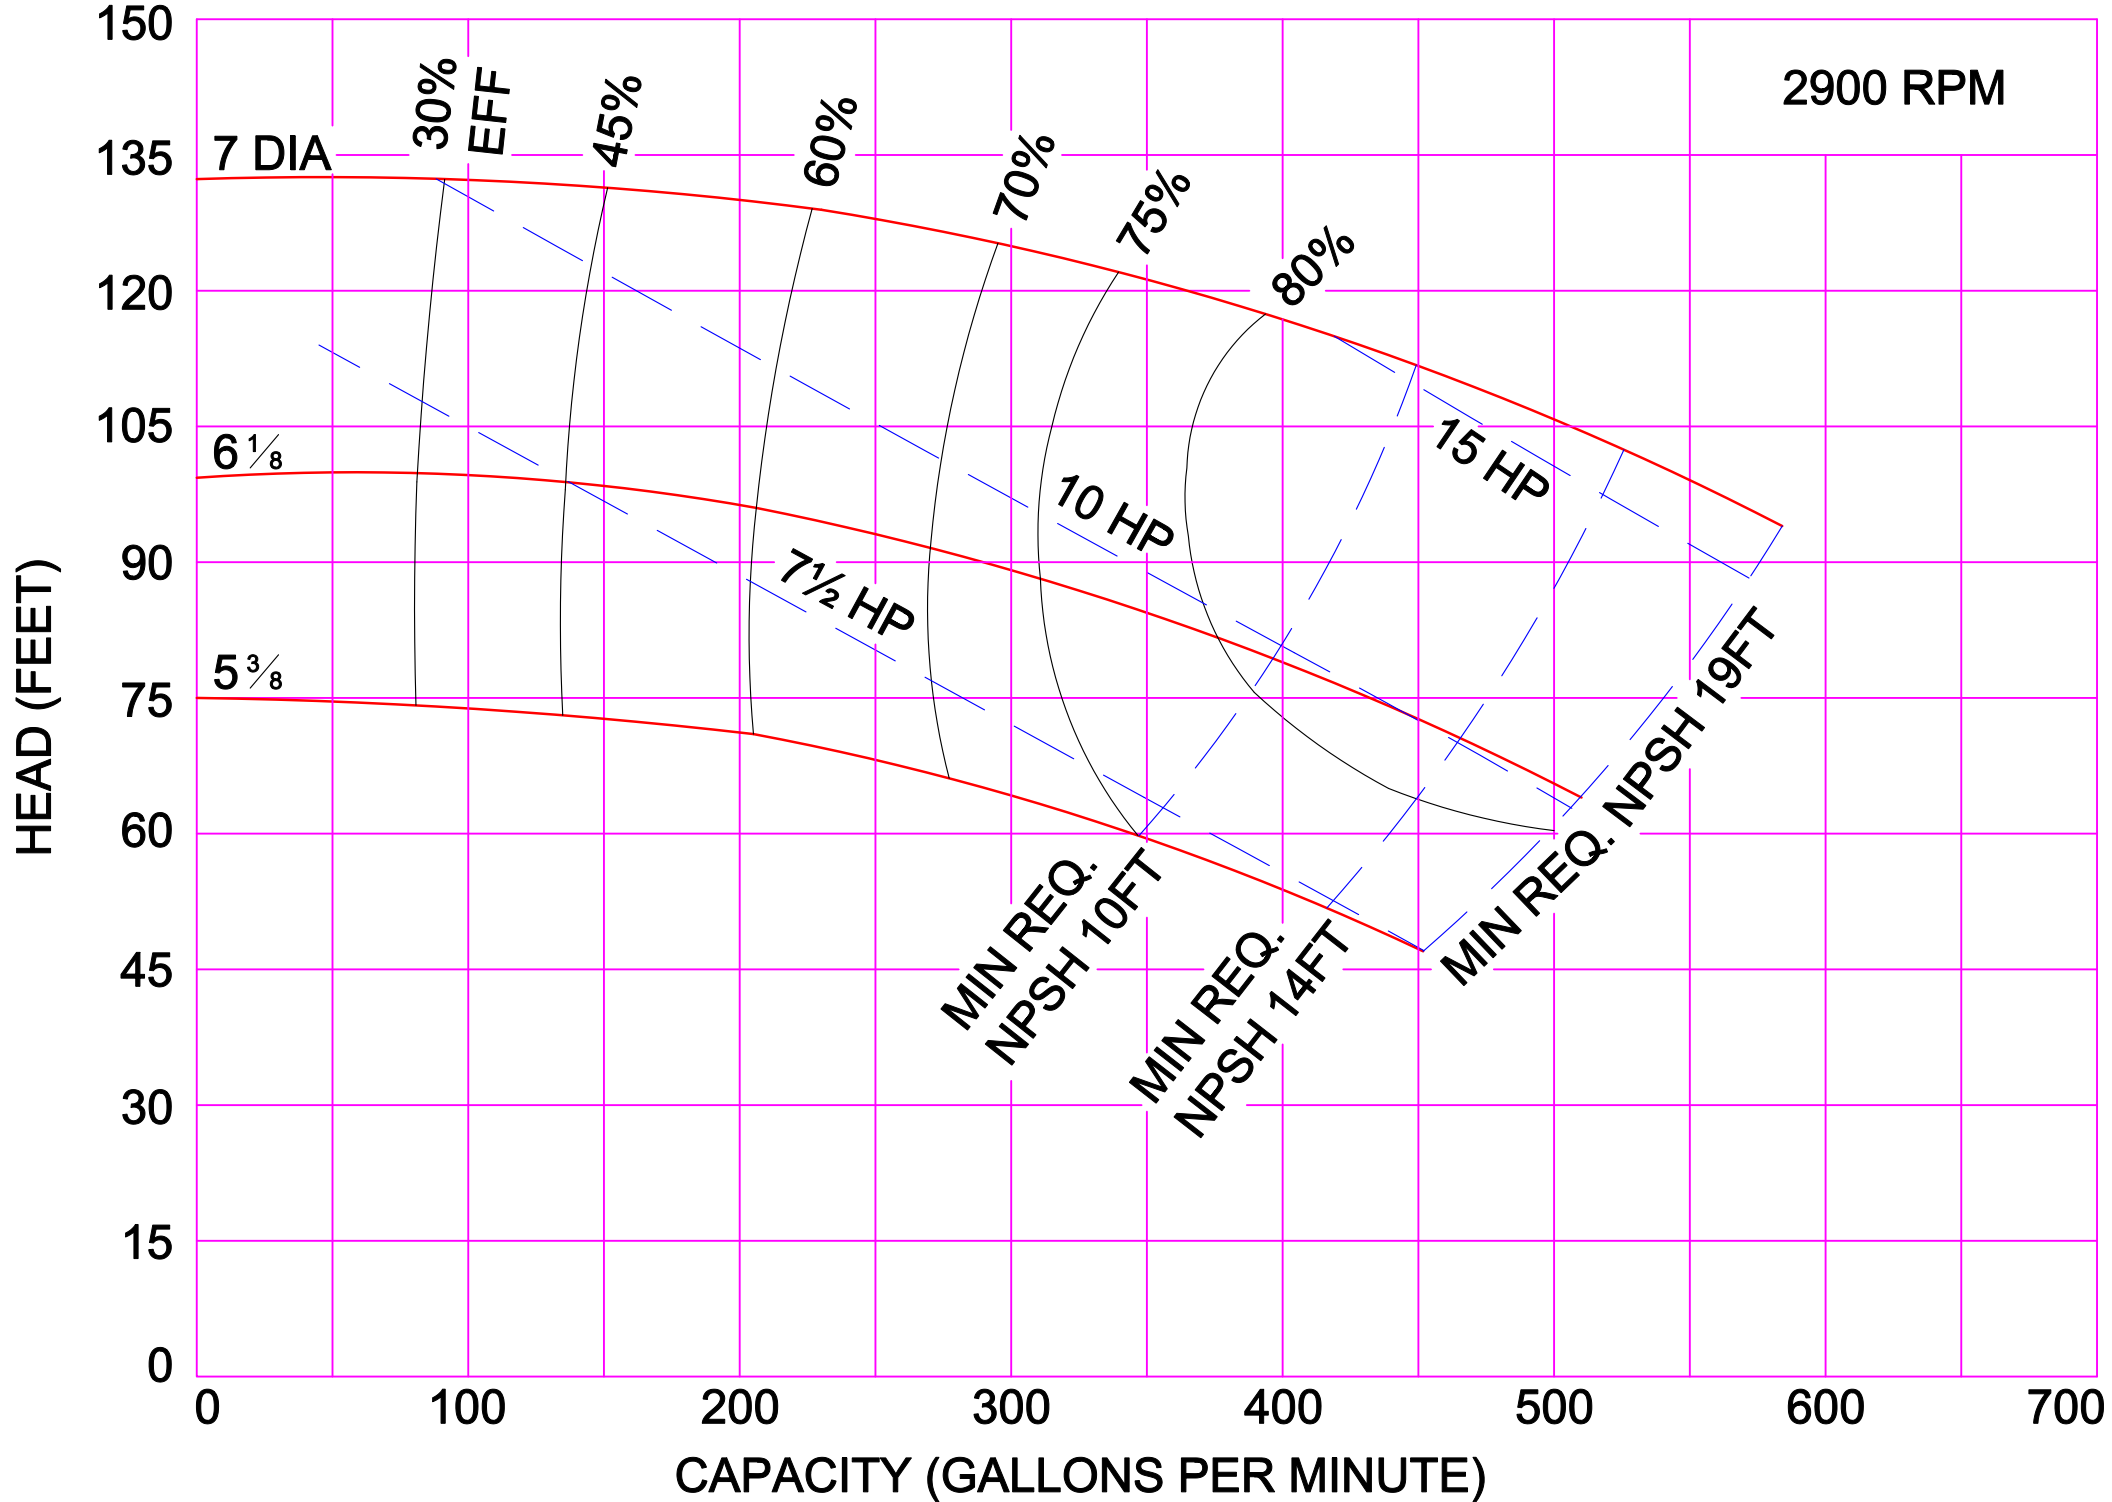

AMPCO PUMPS COMPANY, INC.
Z-SERIES 4 x 3

2900 RPM