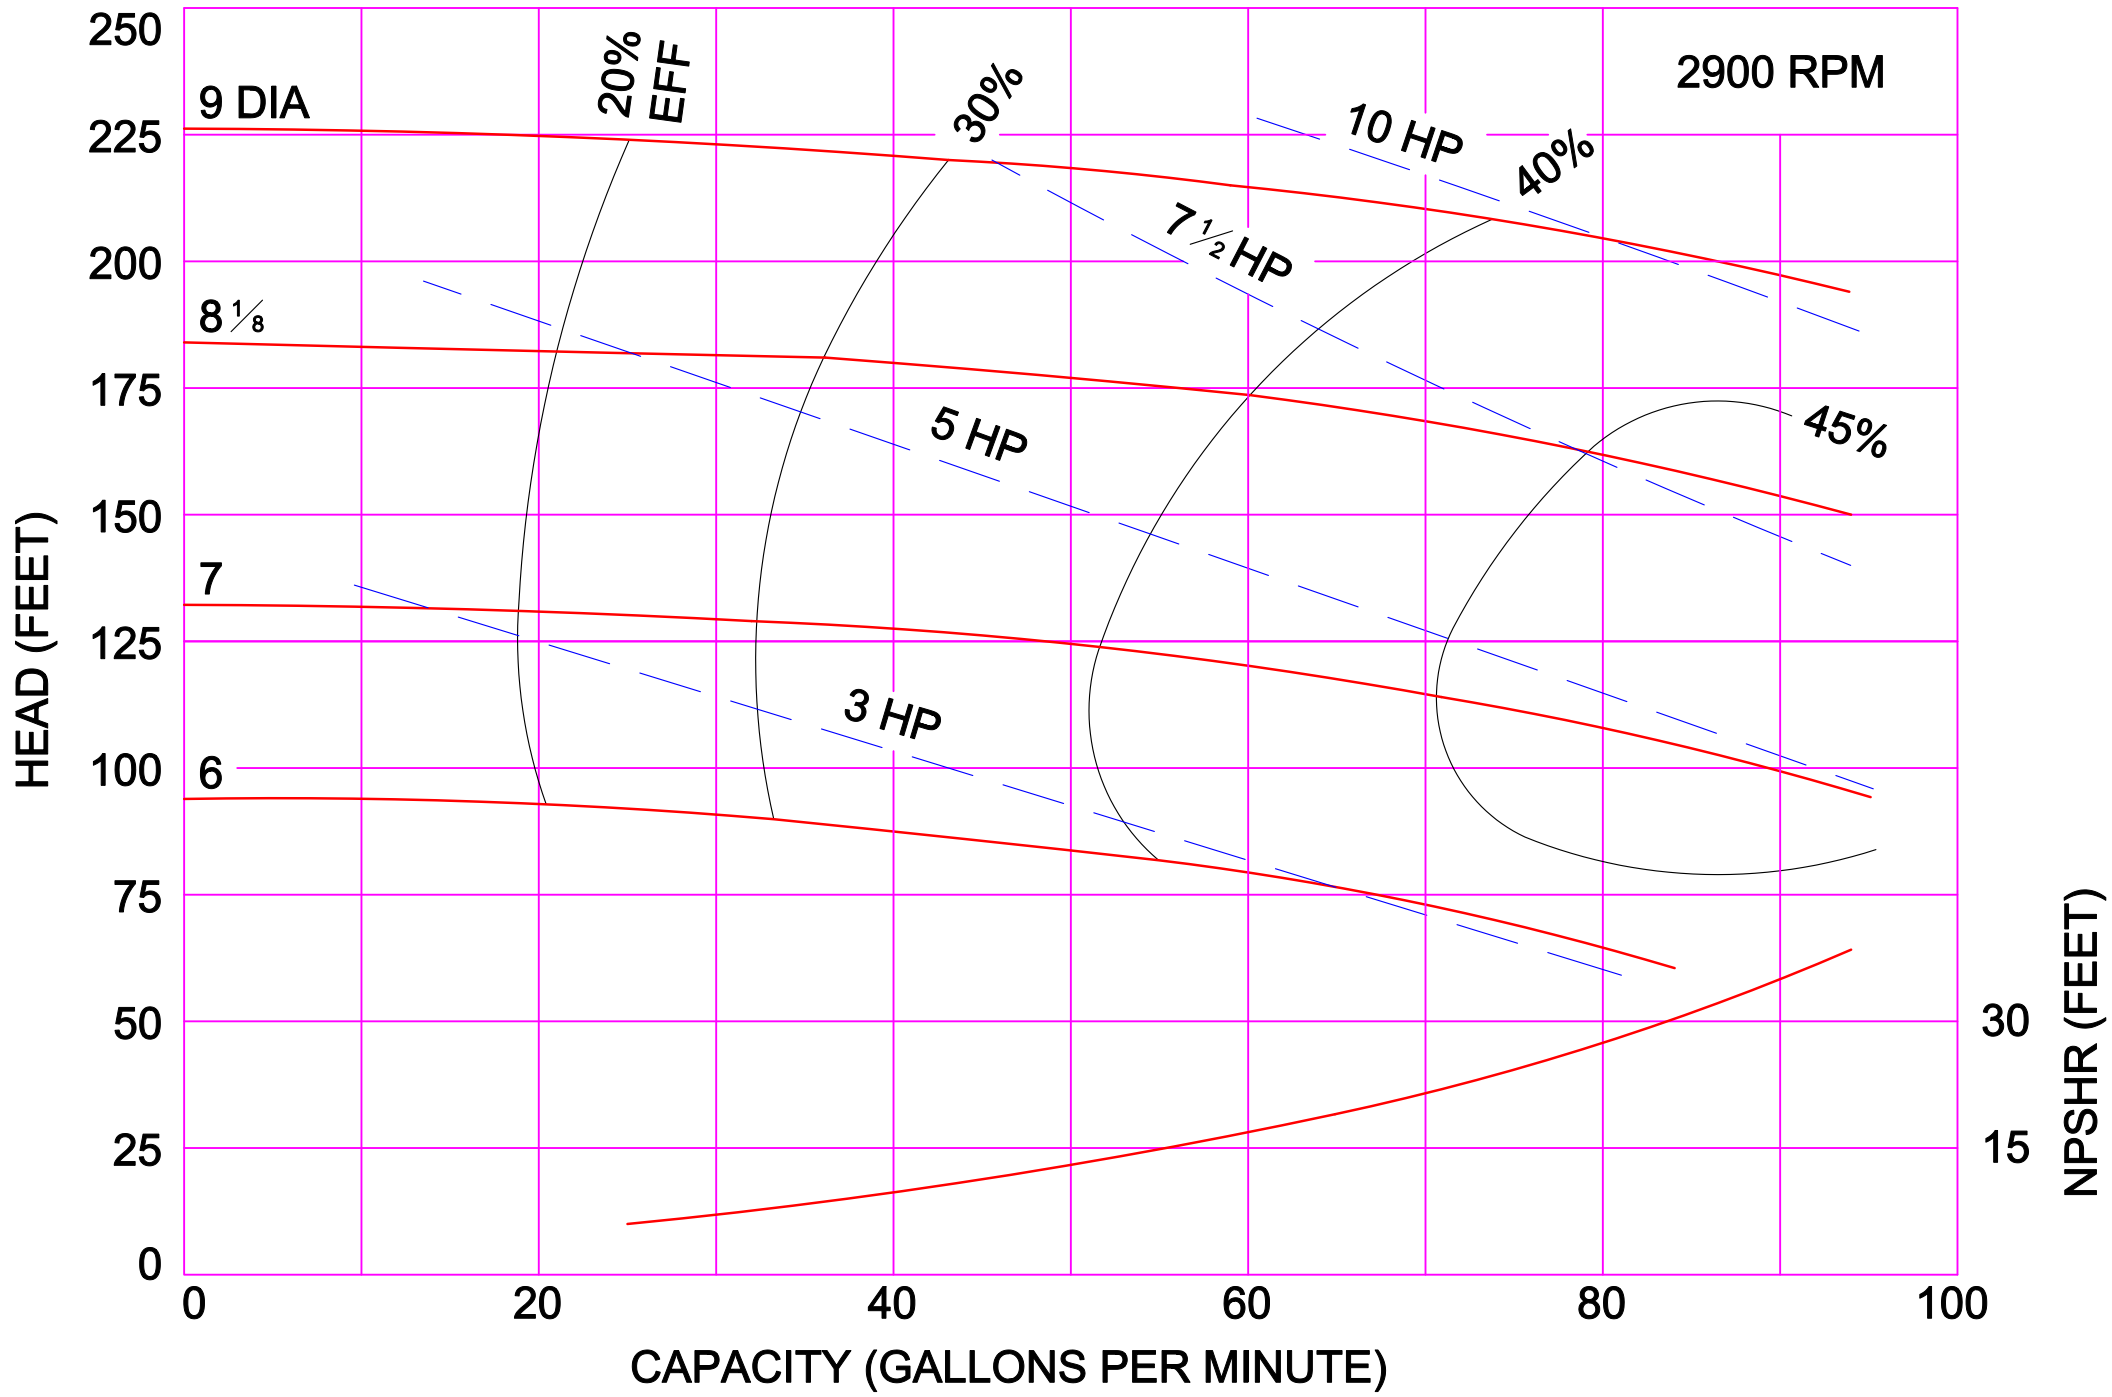

2900 RPM

AMPCO PUMPS COMPANY, INC.  
Z-SERIES 1½ x 1½

2900 RPM

AMPCO PUMPS COMPANY, INC.  
Z-SERIES 2 x 2

AMPCO PUMPS COMPANY, INC.  
Z-SERIES 3 x 2

2900 RPM

AMPCO PUMPS COMPANY, INC.  
Z-SERIES 3 x 2½

AMPCO PUMPS COMPANY, INC.  
Z-SERIES 4 x 3