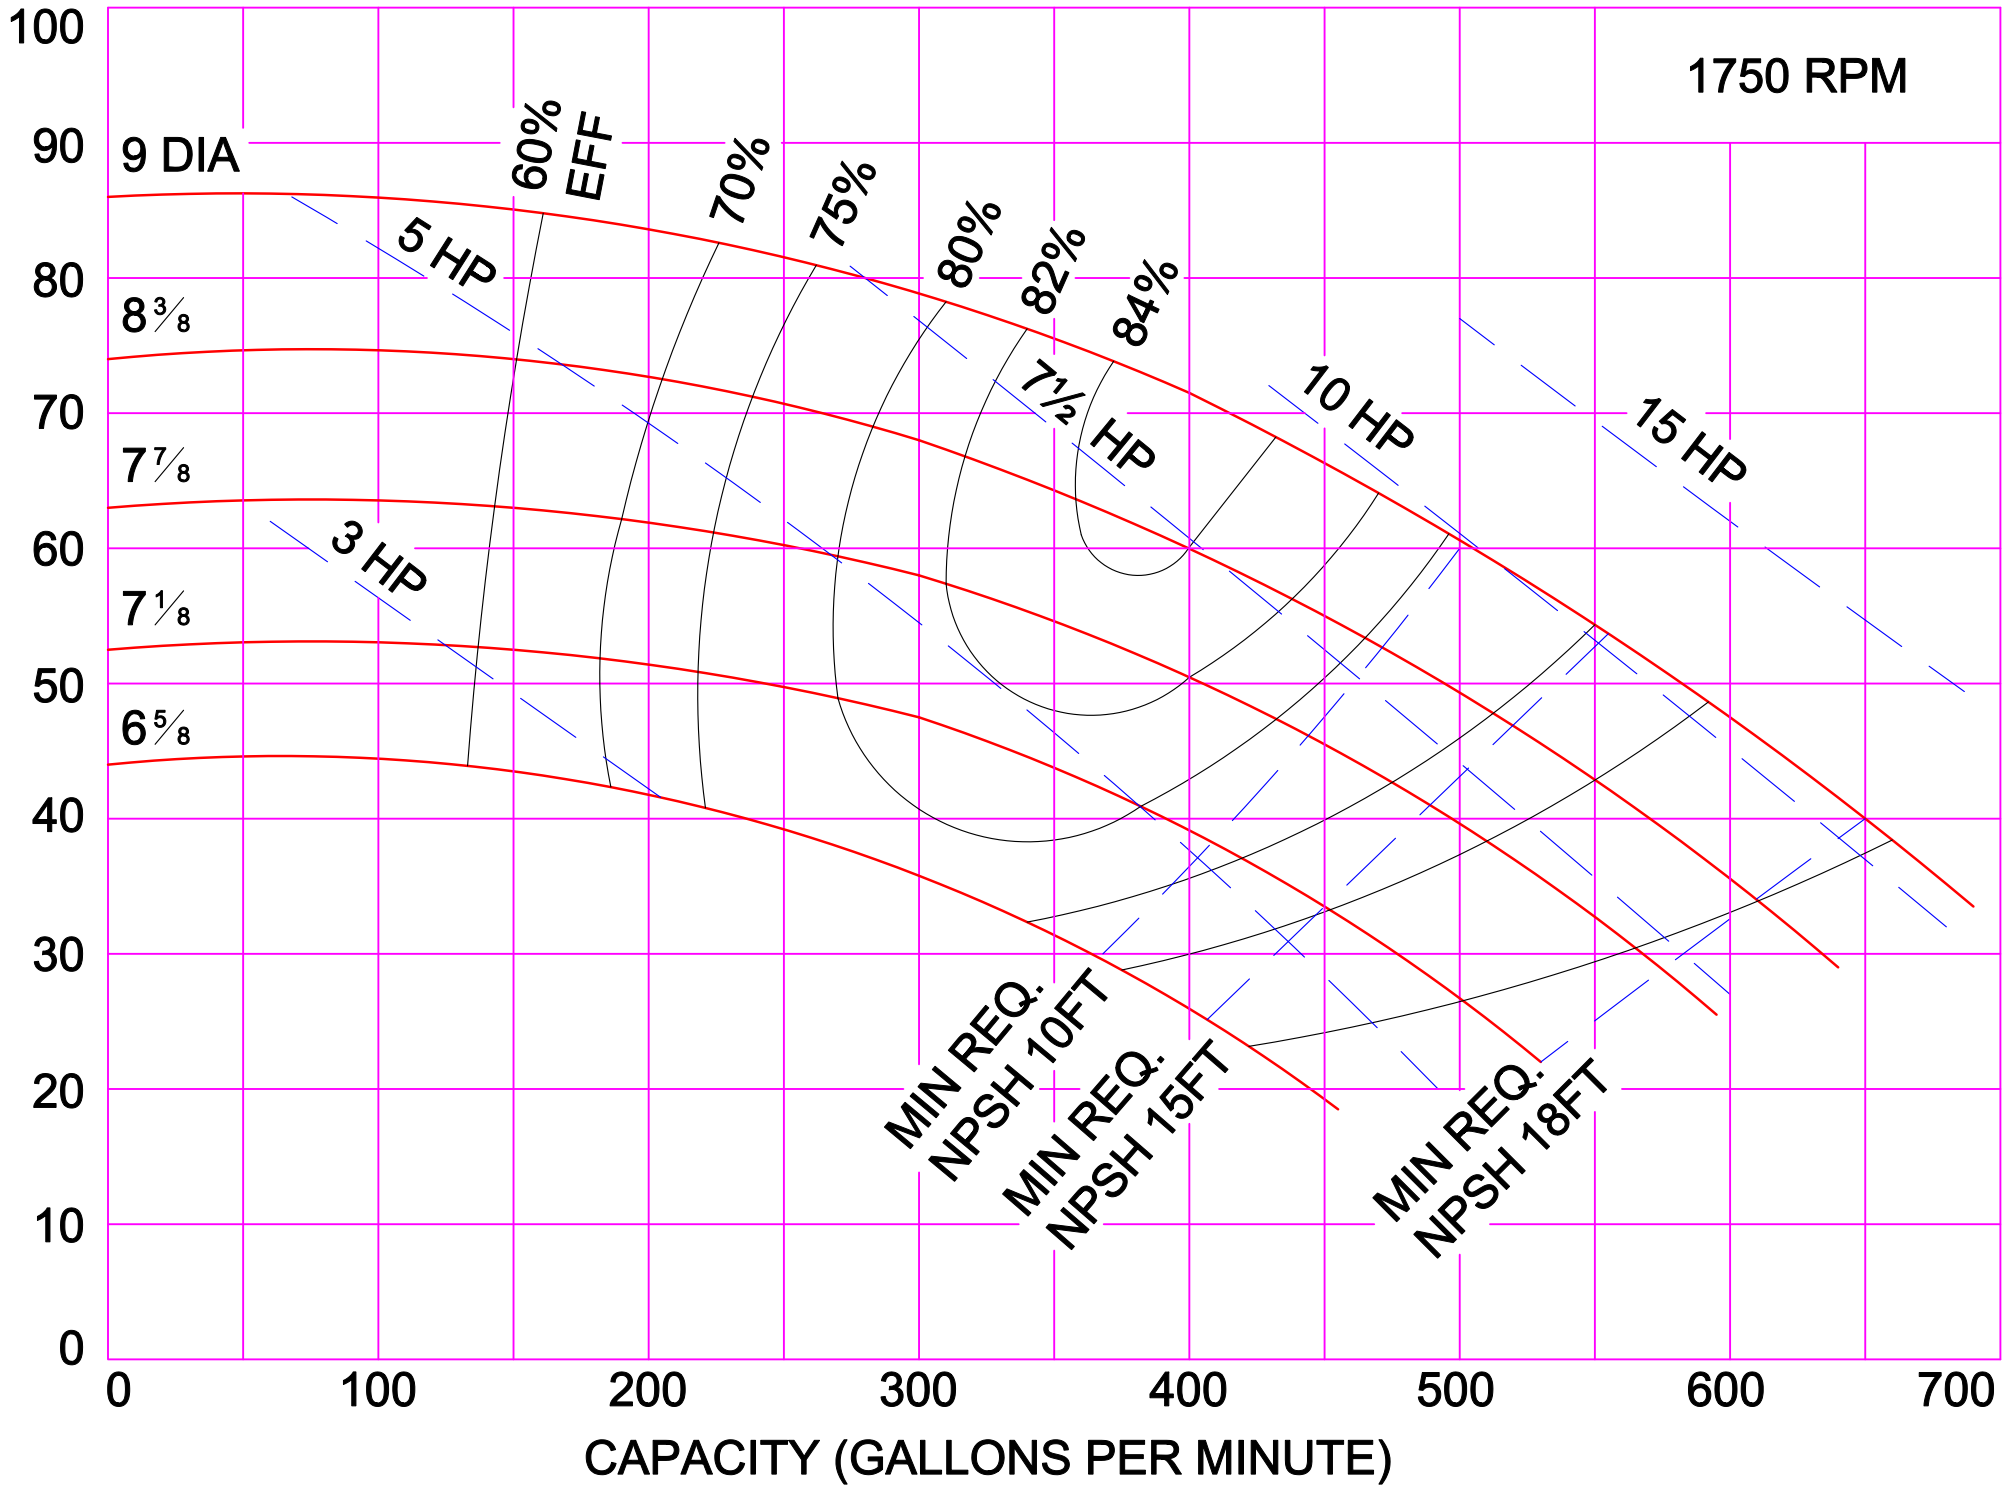

AMPCO PUMPS COMPANY, INC.
Z-SERIES 4 x 3C

1750 RPM