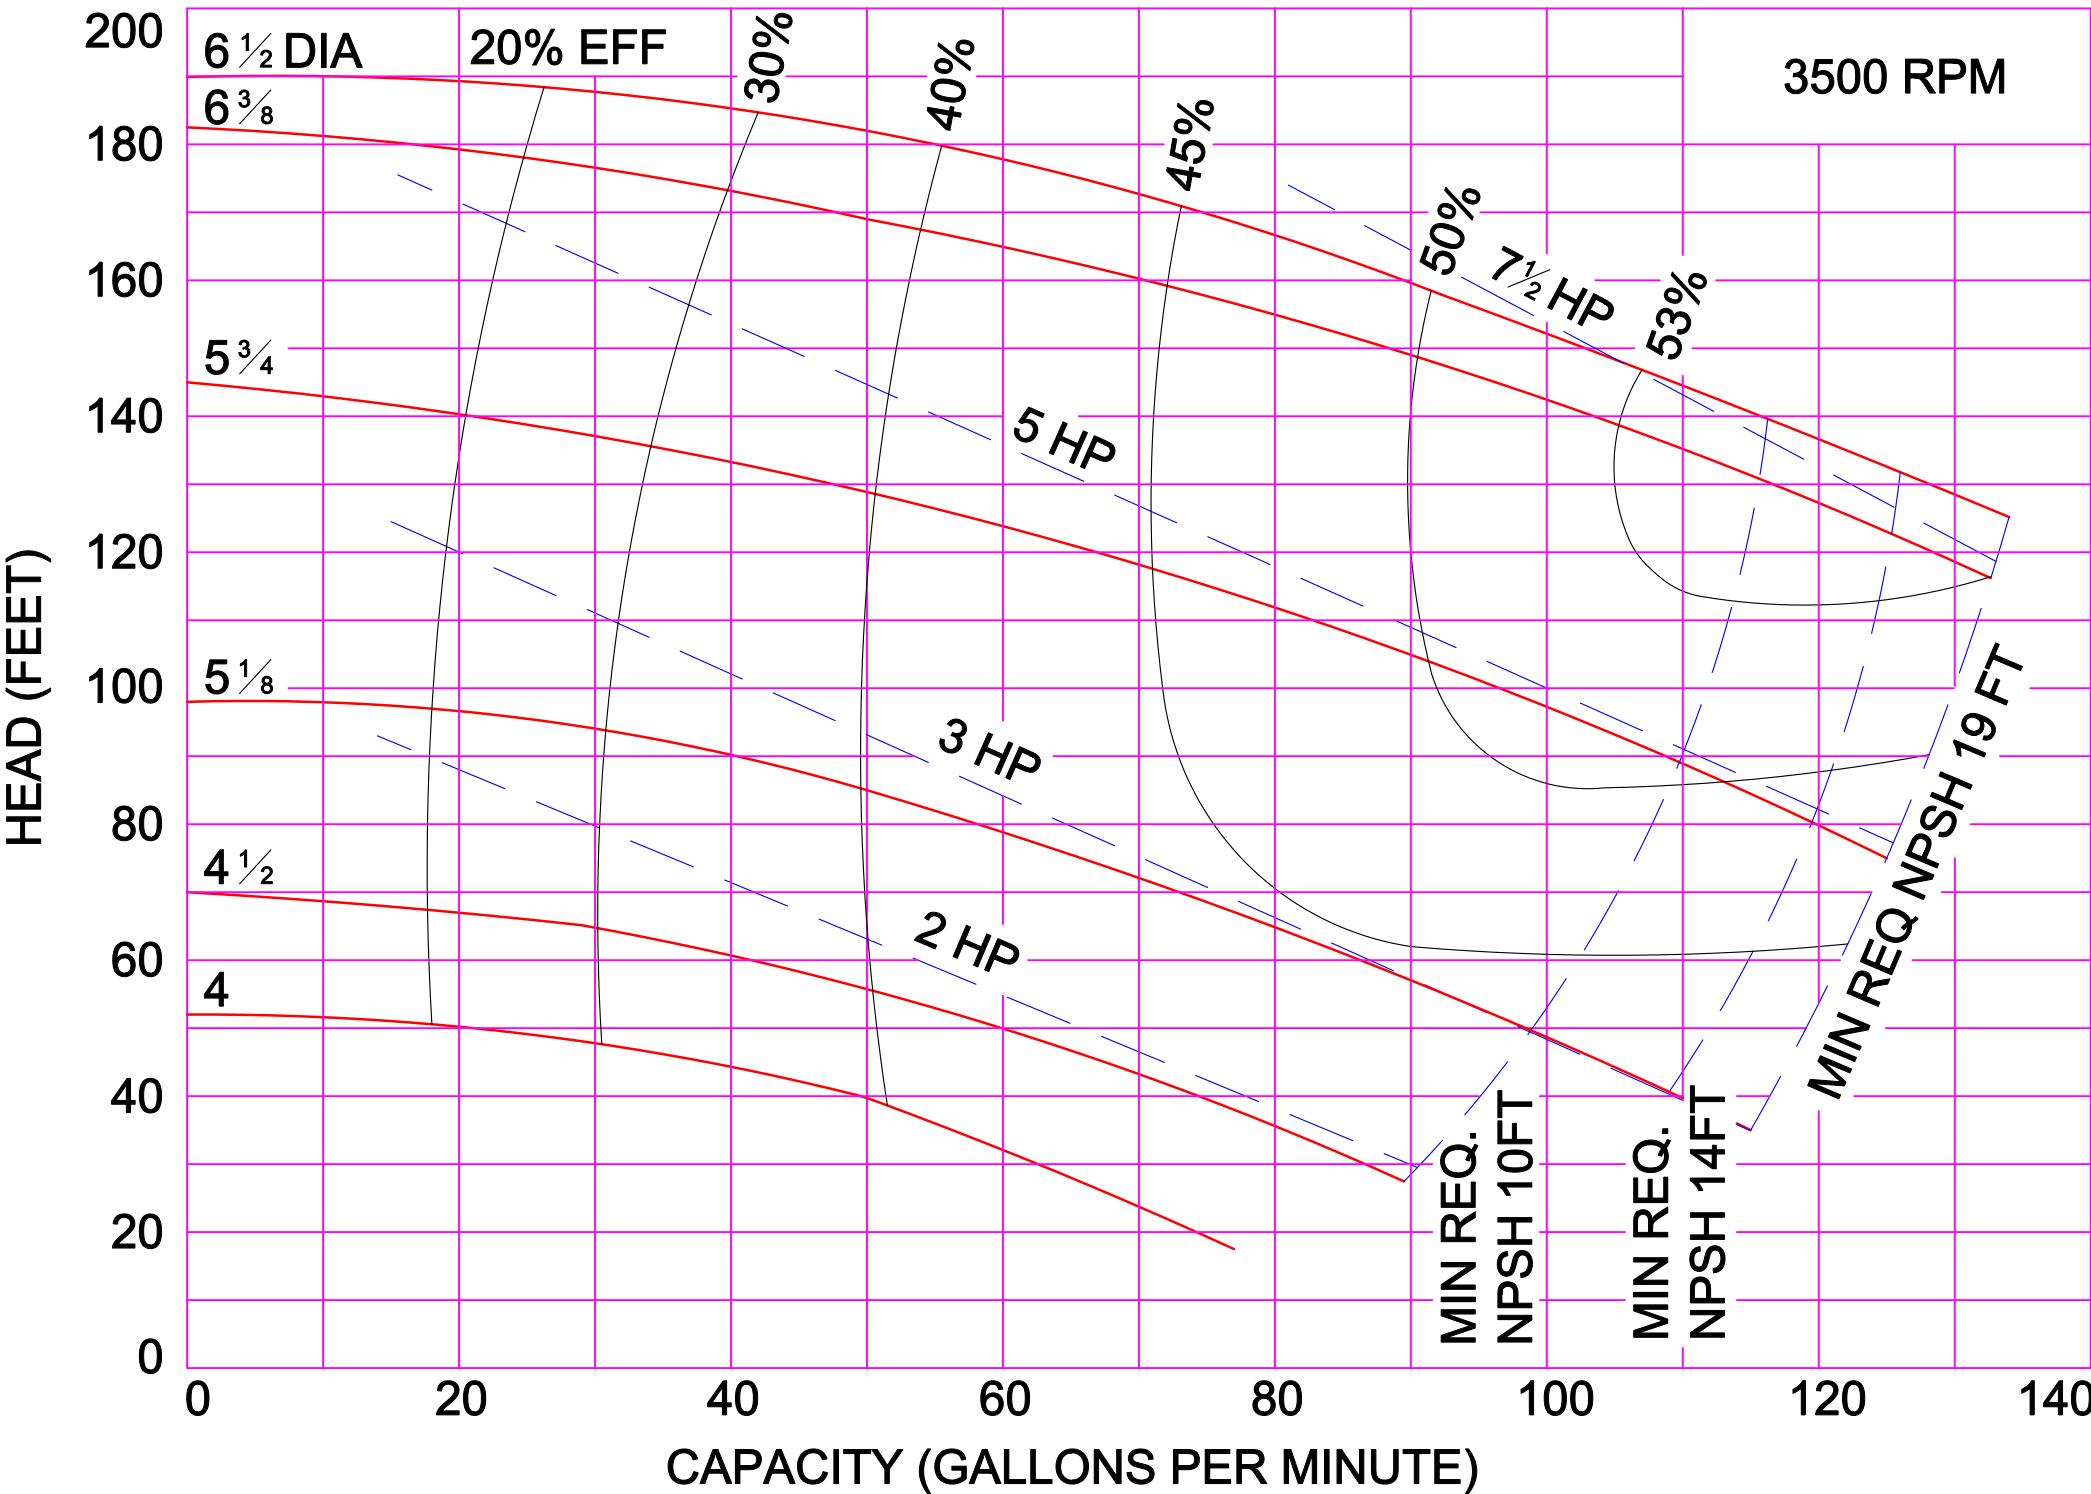

AMPCO PUMPS COMPANY, INC.  
Z-SERIES 1½ x 1¼ BRONZE

3500 RPM

AMPCO PUMPS COMPANY, INC.  
Z-SERIES 1½ x 1¼ STAINLESS STEEL

3500 RPM

AMPCO PUMPS COMPANY, INC.  
Z-SERIES 1½ x 1½

AMPCO PUMPS COMPANY, INC.  
Z-SERIES 2 x 1½