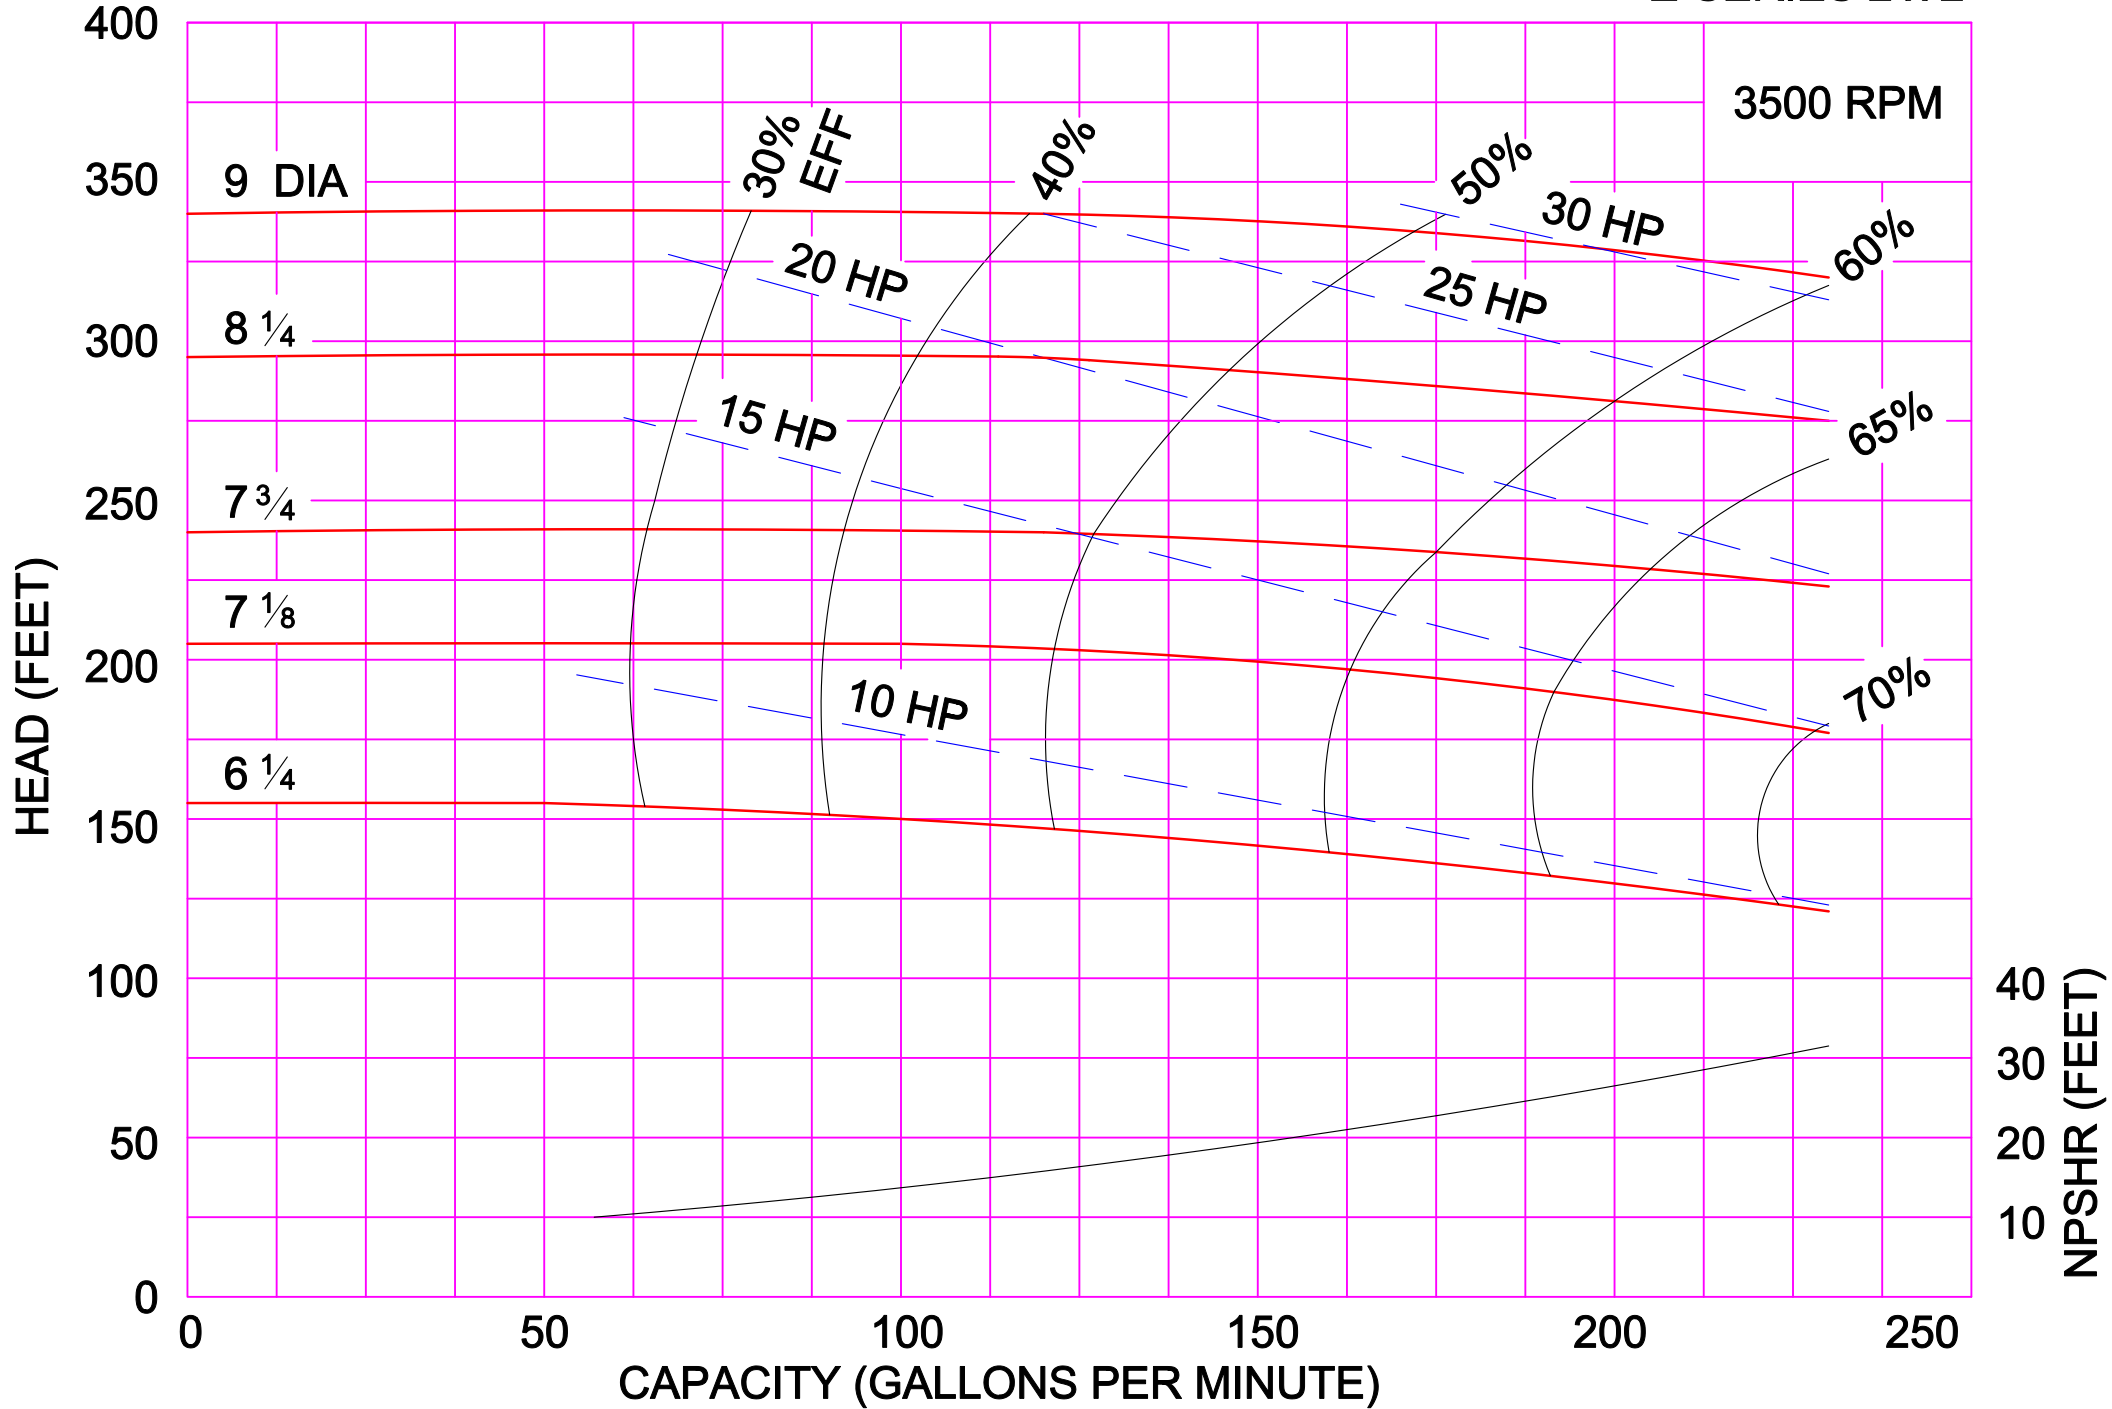

AMPCO PUMPS COMPANY, INC.
Z-SERIES 2 x 2