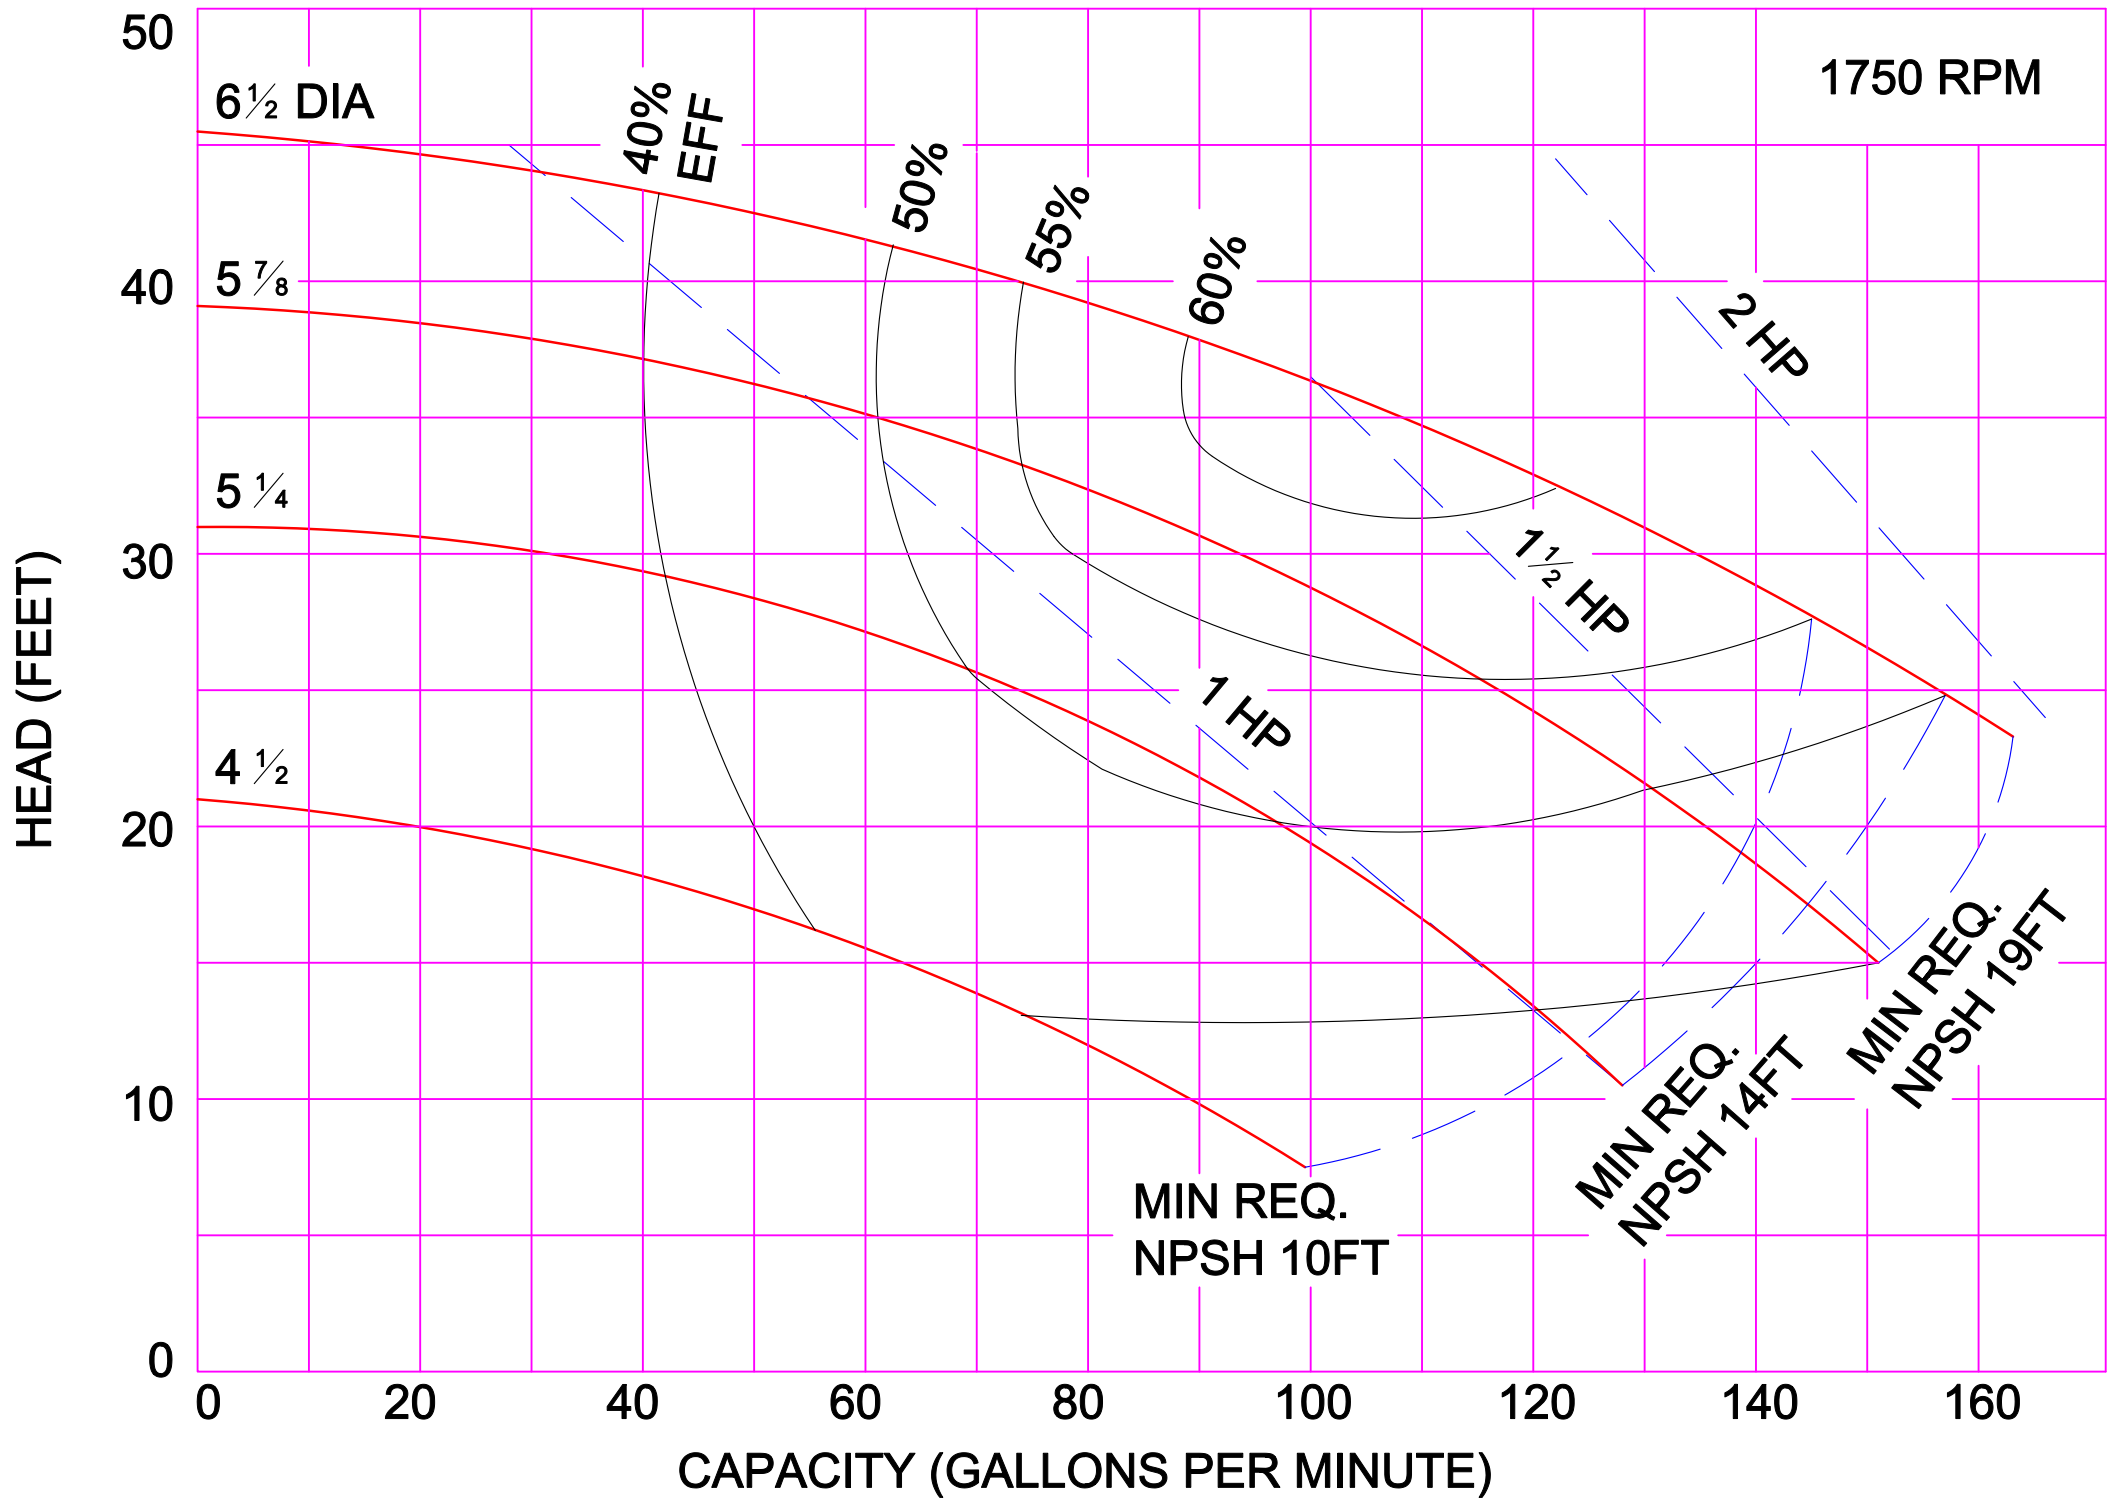

AMPCO PUMPS COMPANY, INC.  
Z-SERIES 2 x 1½

1750 RPM

AMPCO PUMPS COMPANY, INC.  
Z-SERIES 2 x 2

AMPCO PUMPS COMPANY, INC.  
Z-SERIES 2½ x 2

1750 RPM

AMPCO PUMPS COMPANY, INC.  
Z-SERIES 3 x 2½

1750 RPM

AMPCO PUMPS COMPANY, INC.  
Z-SERIES 4 x 3