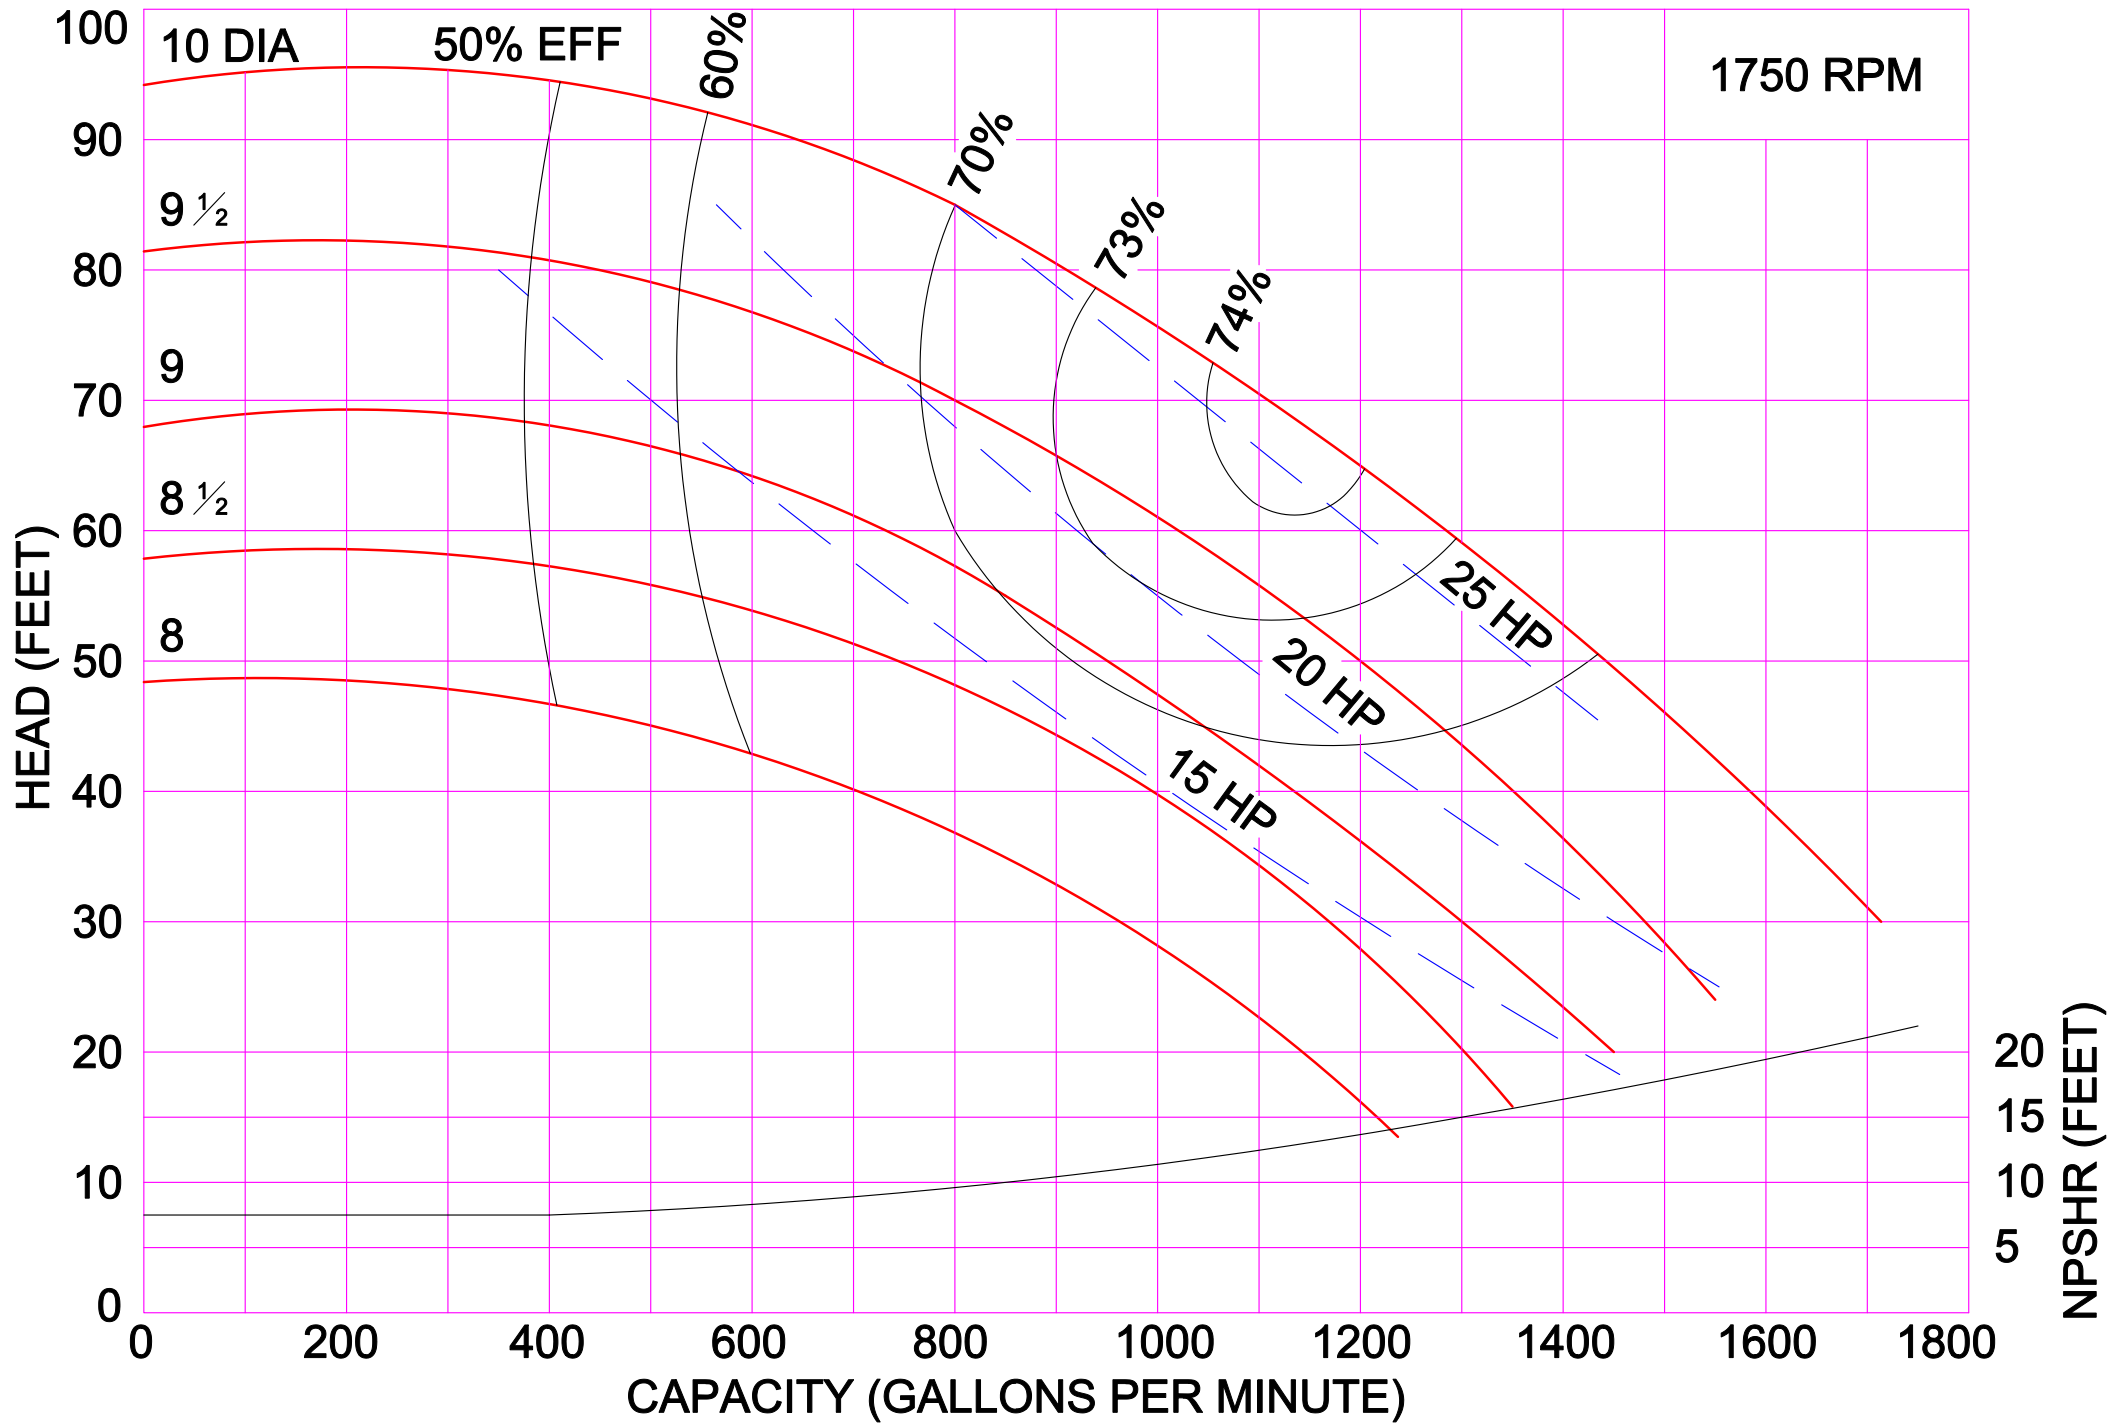

1750 RPM

AMPCO PUMPS COMPANY, INC.  
Z-SERIES 4 x 3C

1750 RPM

AMPCO PUMPS COMPANY, INC.  
Z-SERIES 4 x 3L

AMPCO PUMPS COMPANY, INC.  
Z-SERIES 5 x 4

AMPCO PUMPS COMPANY, INC.  
Z-SERIES 6 x 6

AMPCO PUMPS COMPANY, INC.  
Z-SERIES 4 x 3L