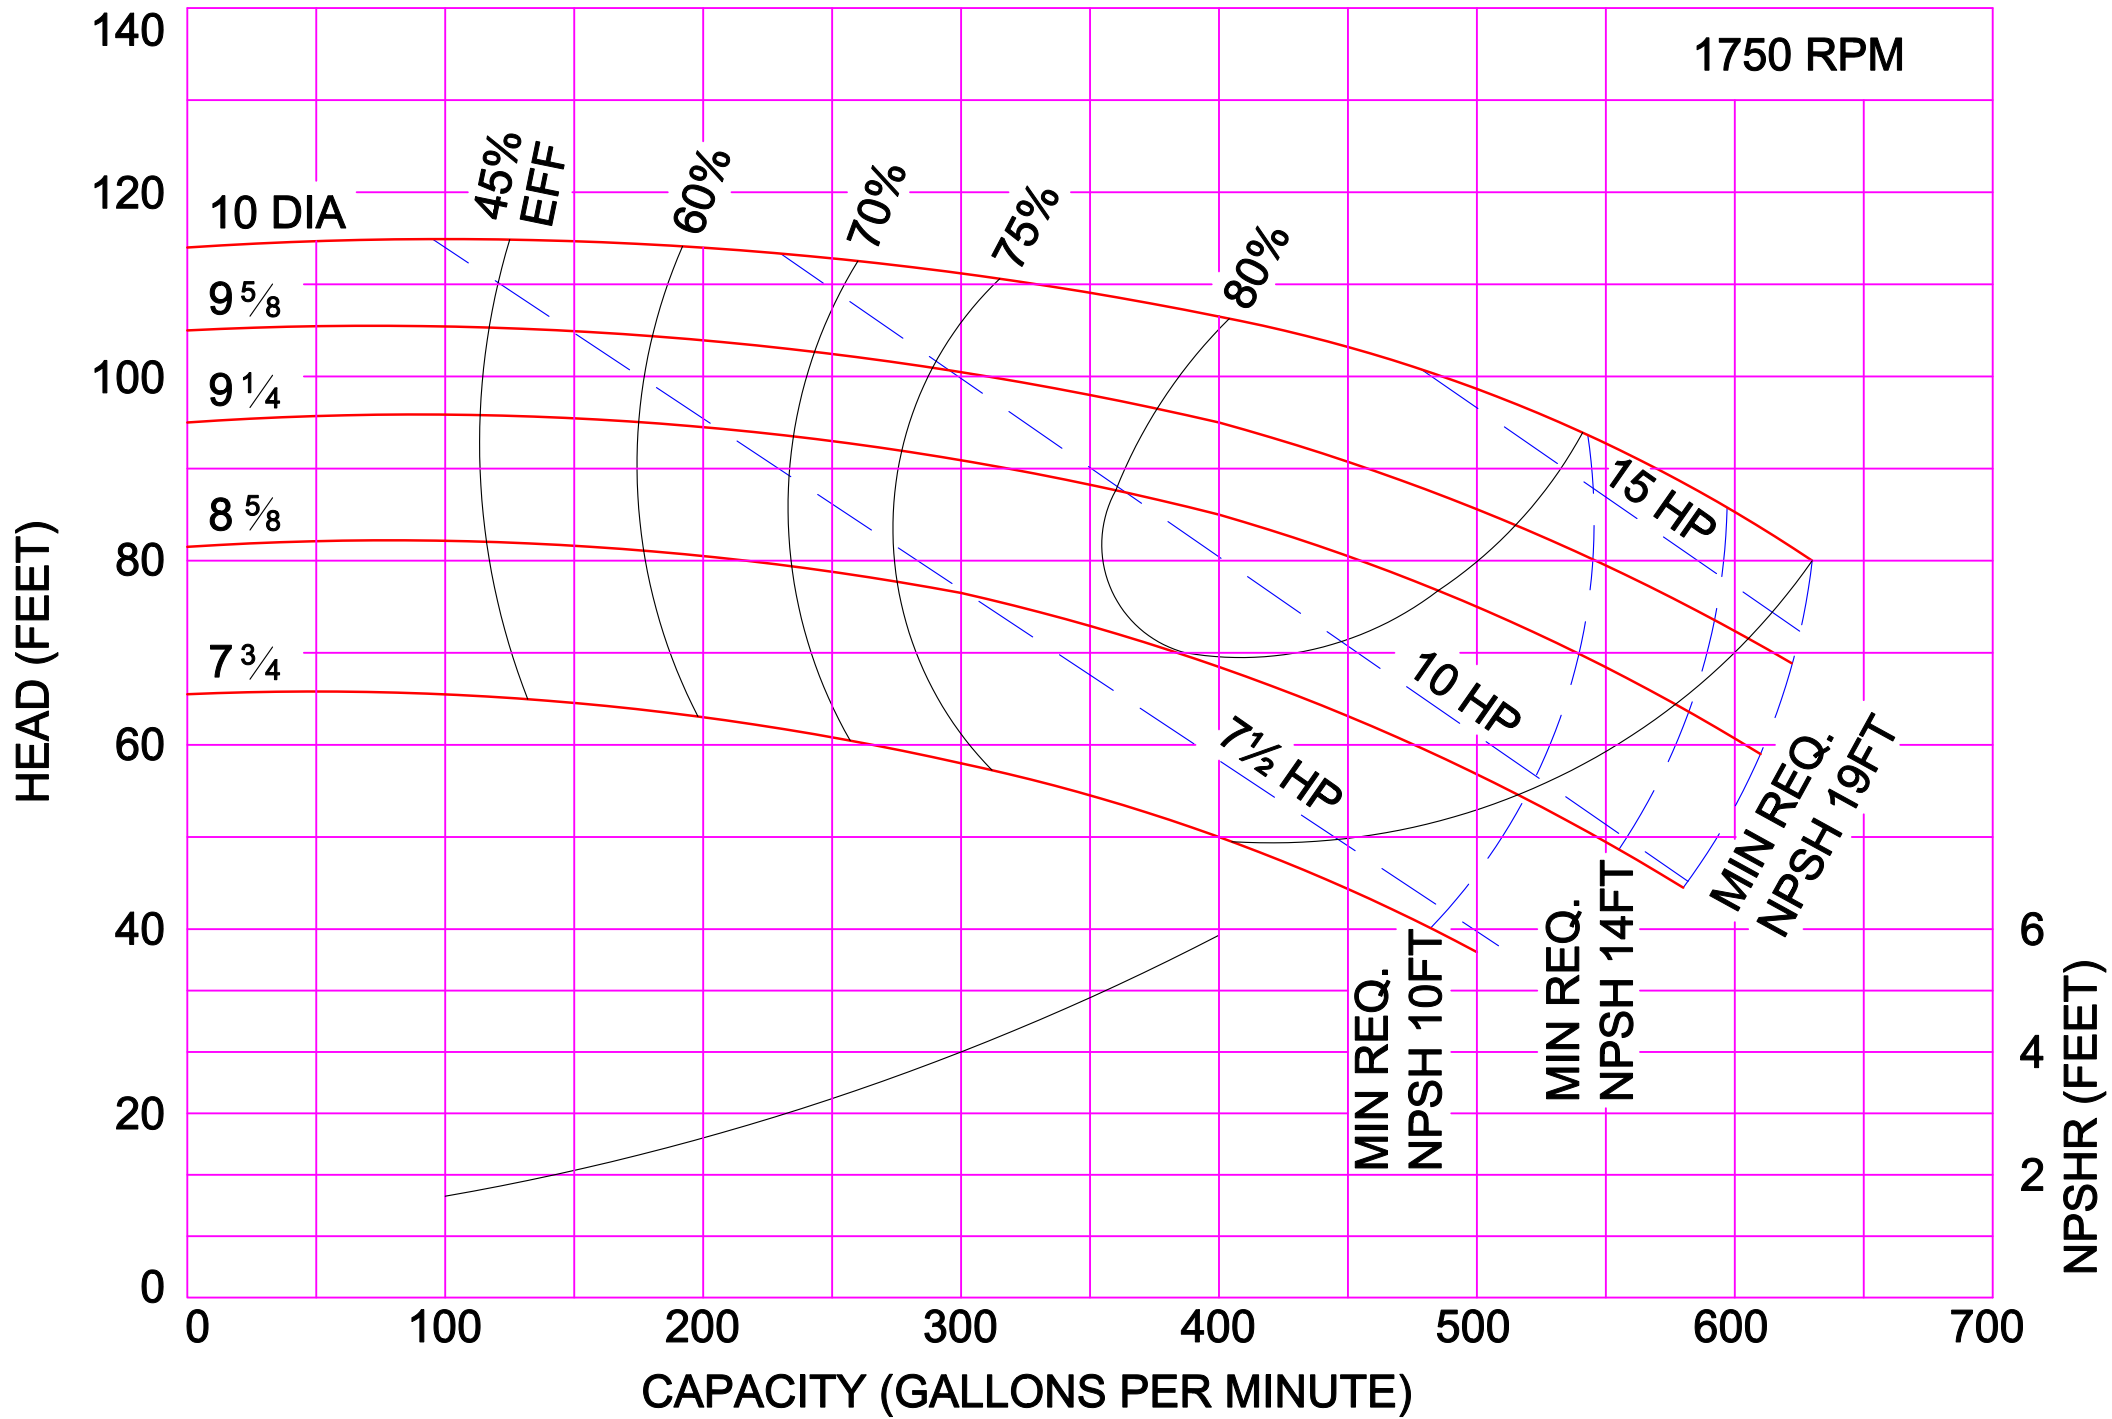

1750 RPM

AMPCO PUMPS COMPANY, INC.  
Z-SERIES 4 x 3C

1750 RPM

AMPCO PUMPS COMPANY, INC.  
Z-SERIES 4 x 3L

AMPCO PUMPS COMPANY, INC.  
Z-SERIES 5 x 4

AMPCO PUMPS COMPANY, INC.  
Z-SERIES 6 x 6

AMPCO PUMPS COMPANY, INC.  
Z-SERIES 4 x 3L