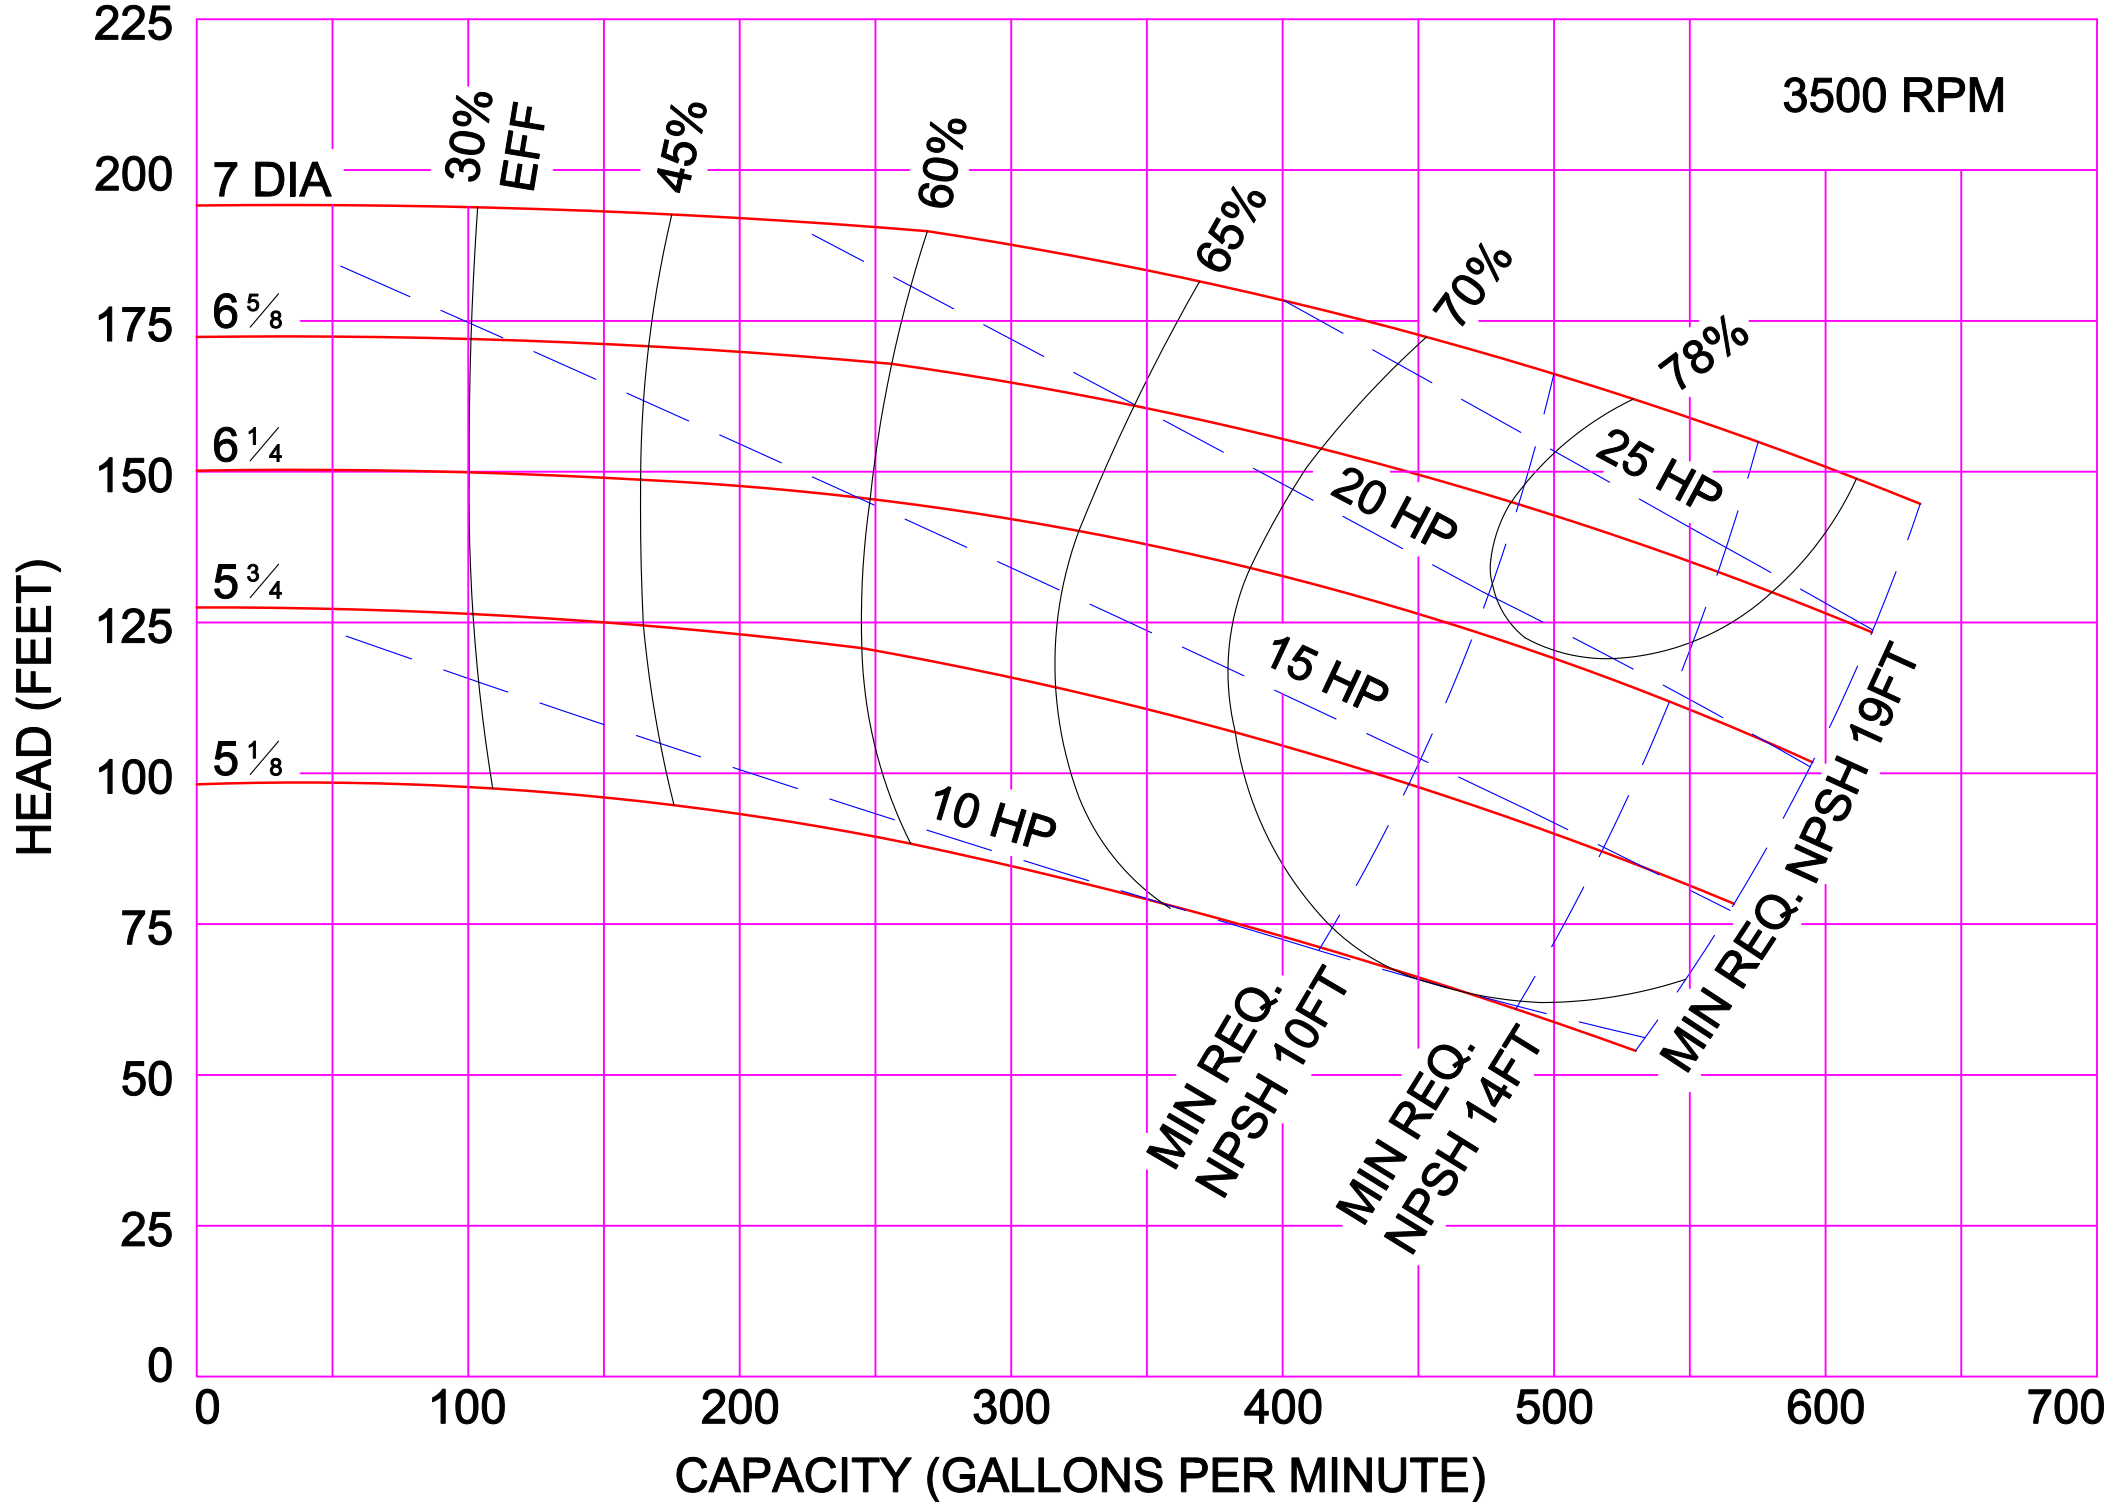

AMPCO PUMPS COMPANY, INC.  
Z-SERIES 2 x 2

3500 RPM

AMPCO PUMPS COMPANY, INC.  
Z-SERIES 3 x 2

AMPCO PUMPS COMPANY, INC.  
Z-SERIES 3 x 2½

3500 RPM

AMPCO PUMPS COMPANY, INC.  
Z-SERIES 4 x 3

3500 RPM

AMPCO PUMPS COMPANY, INC.  
Z-SERIES 4 x 3C