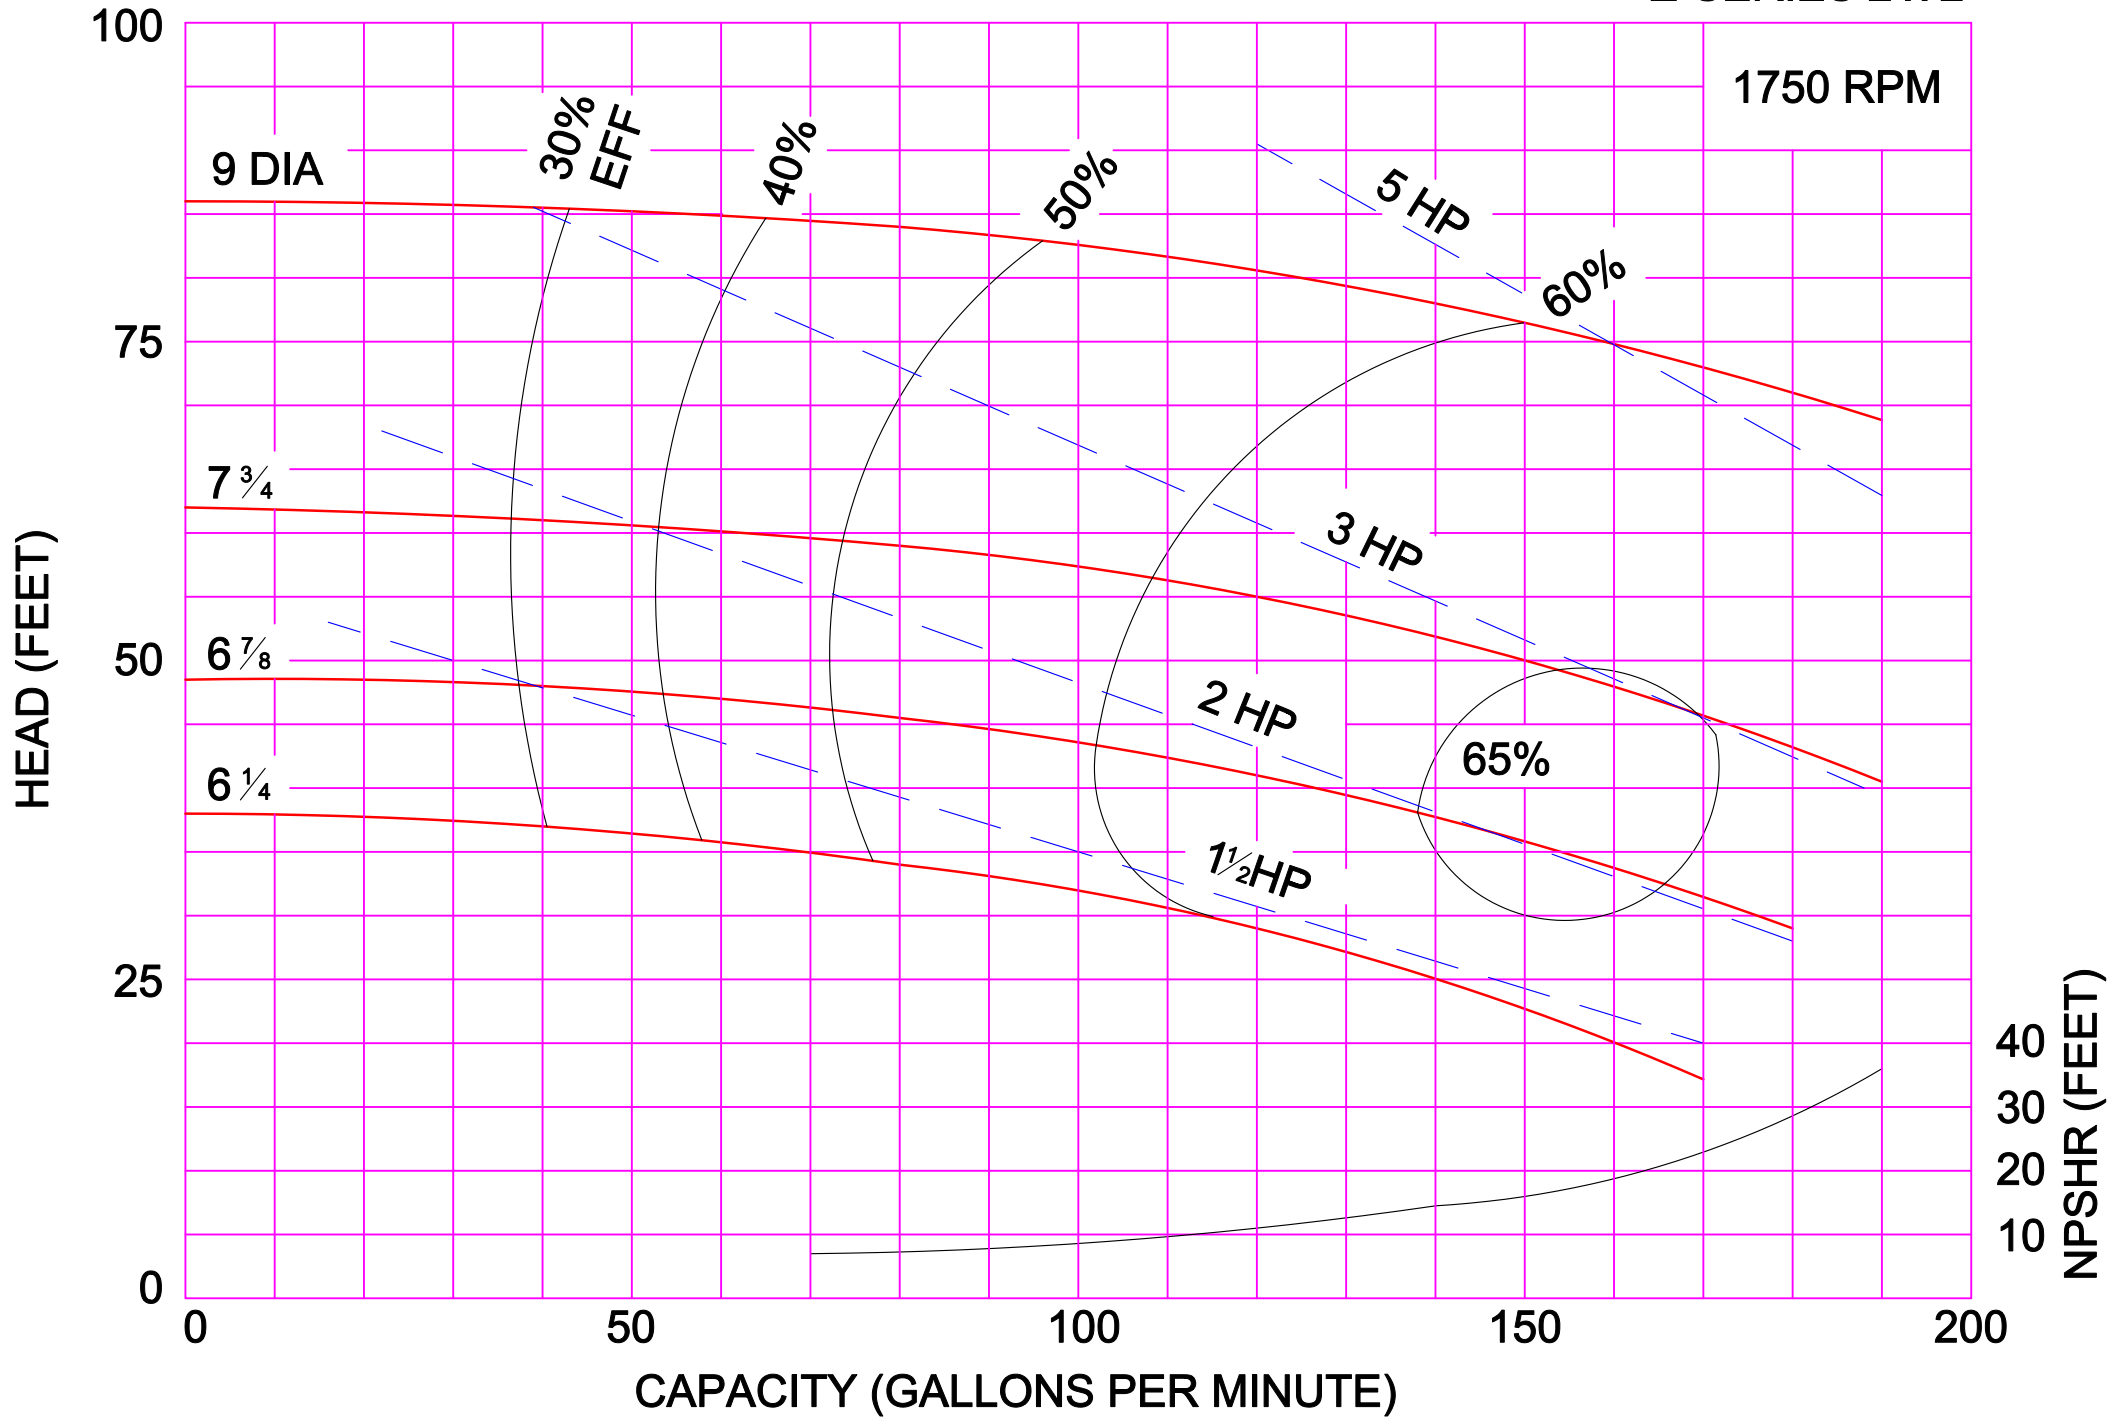

AMPCO PUMPS COMPANY, INC.  
Z-SERIES 2 x 1½

1750 RPM

AMPCO PUMPS COMPANY, INC.  
Z-SERIES 2 x 2

AMPCO PUMPS COMPANY, INC.  
Z-SERIES 2½ x 2

1750 RPM

AMPCO PUMPS COMPANY, INC.  
Z-SERIES 3 x 2½

1750 RPM

AMPCO PUMPS COMPANY, INC.  
Z-SERIES 4 x 3