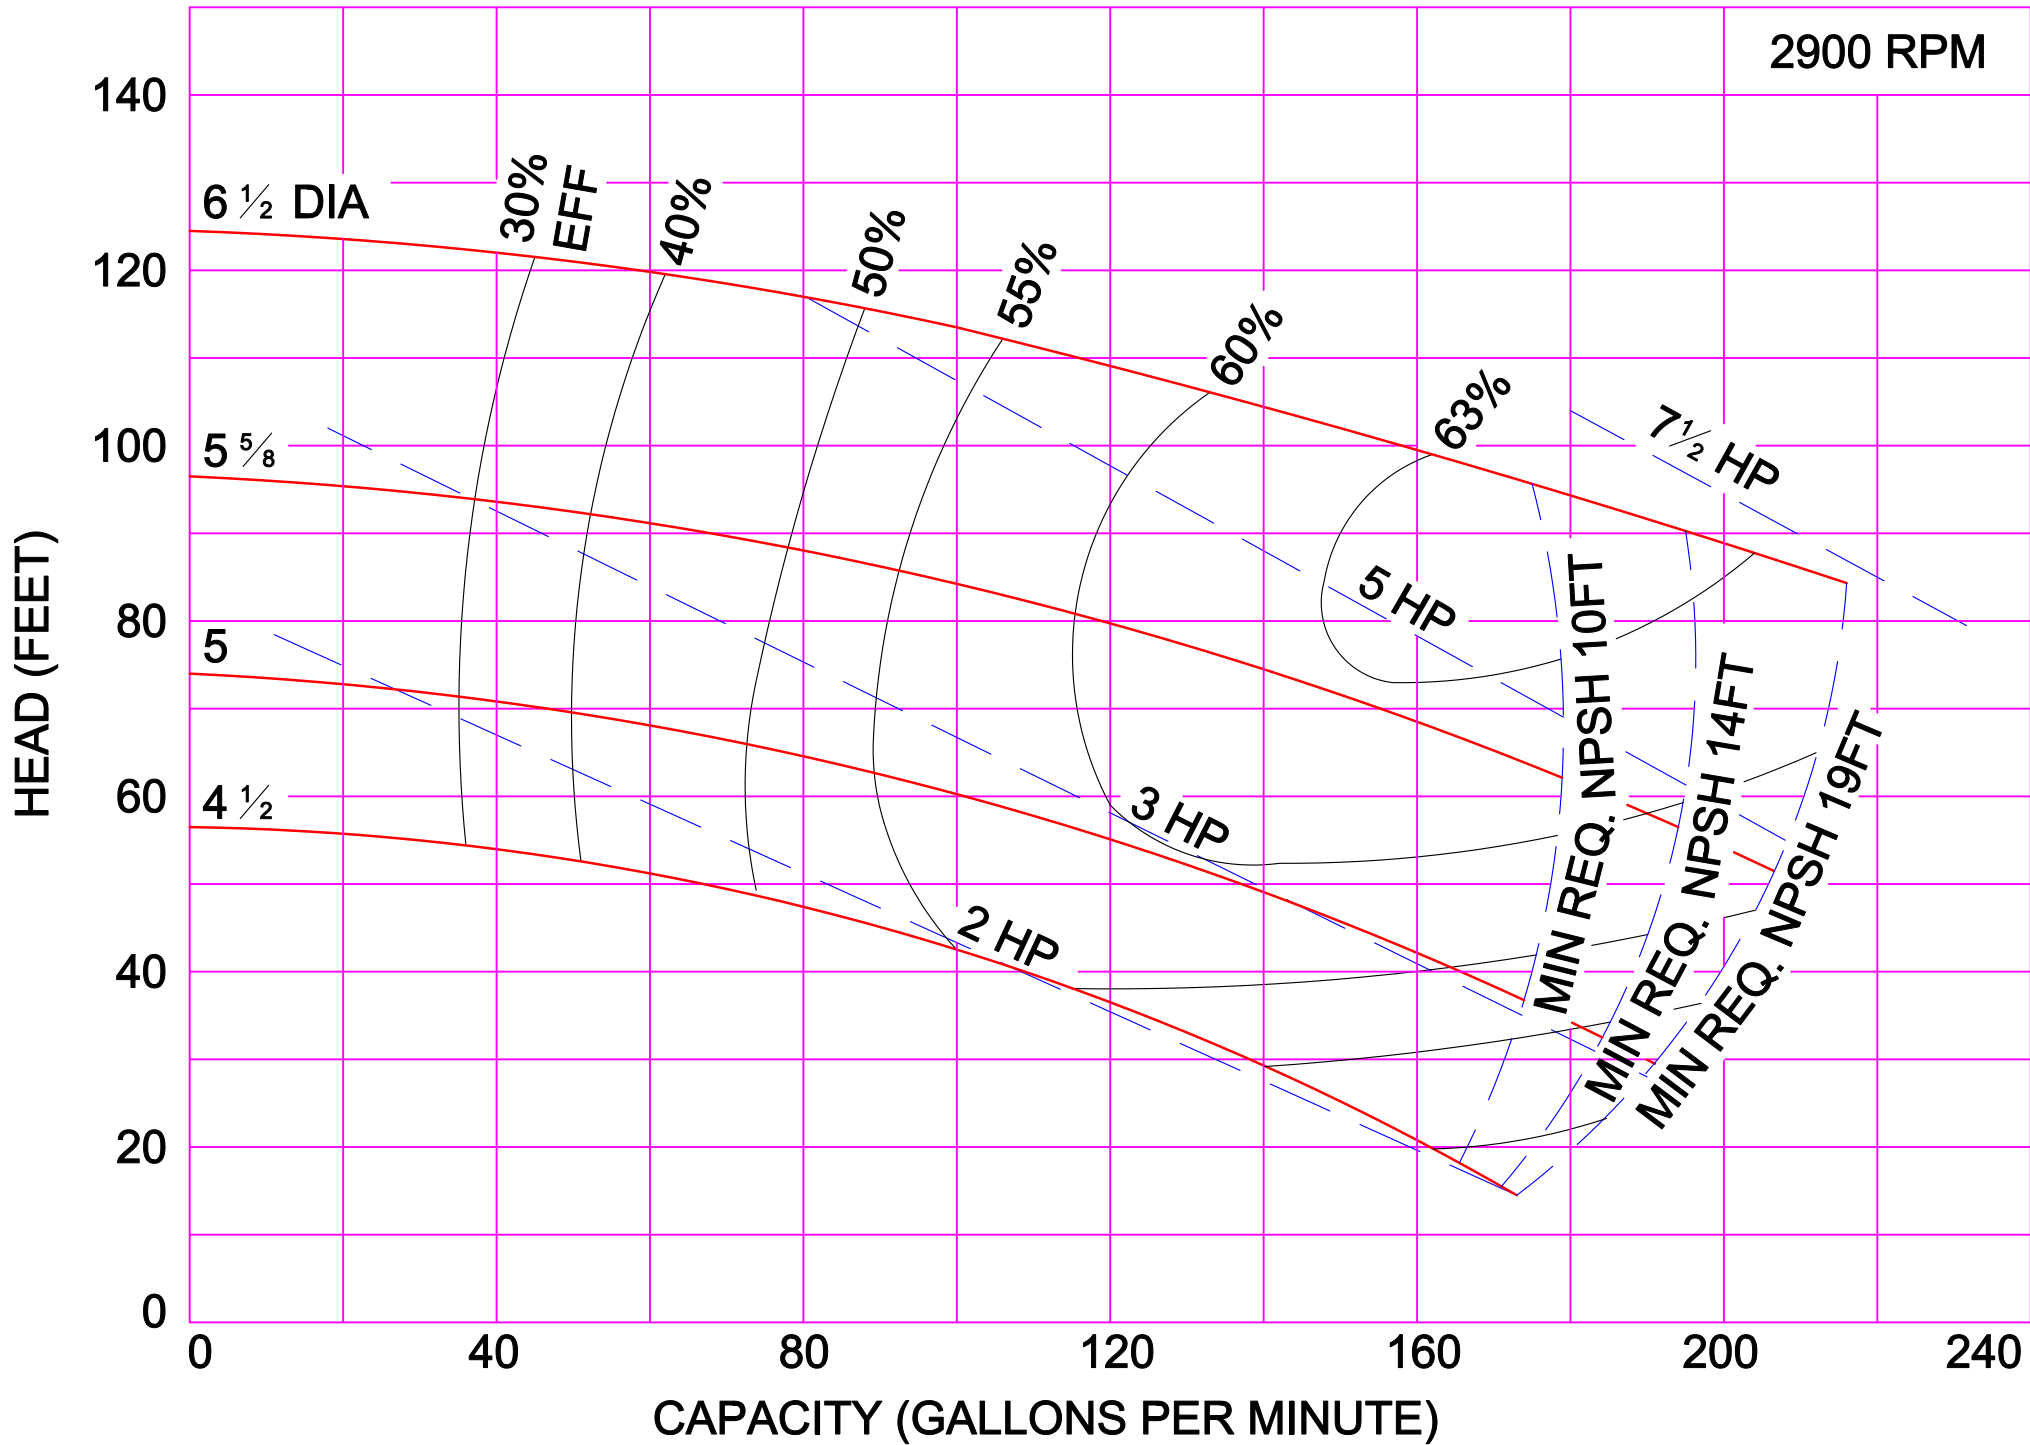

2900 RPM

AMPCO PUMPS COMPANY, INC.  
Z-SERIES 1½ x 1½

2900 RPM

AMPCO PUMPS COMPANY, INC.  
Z-SERIES 2 x 2

AMPCO PUMPS COMPANY, INC.  
Z-SERIES 3 x 2

2900 RPM

AMPCO PUMPS COMPANY, INC.  
Z-SERIES 3 x 2½

AMPCO PUMPS COMPANY, INC.  
Z-SERIES 4 x 3