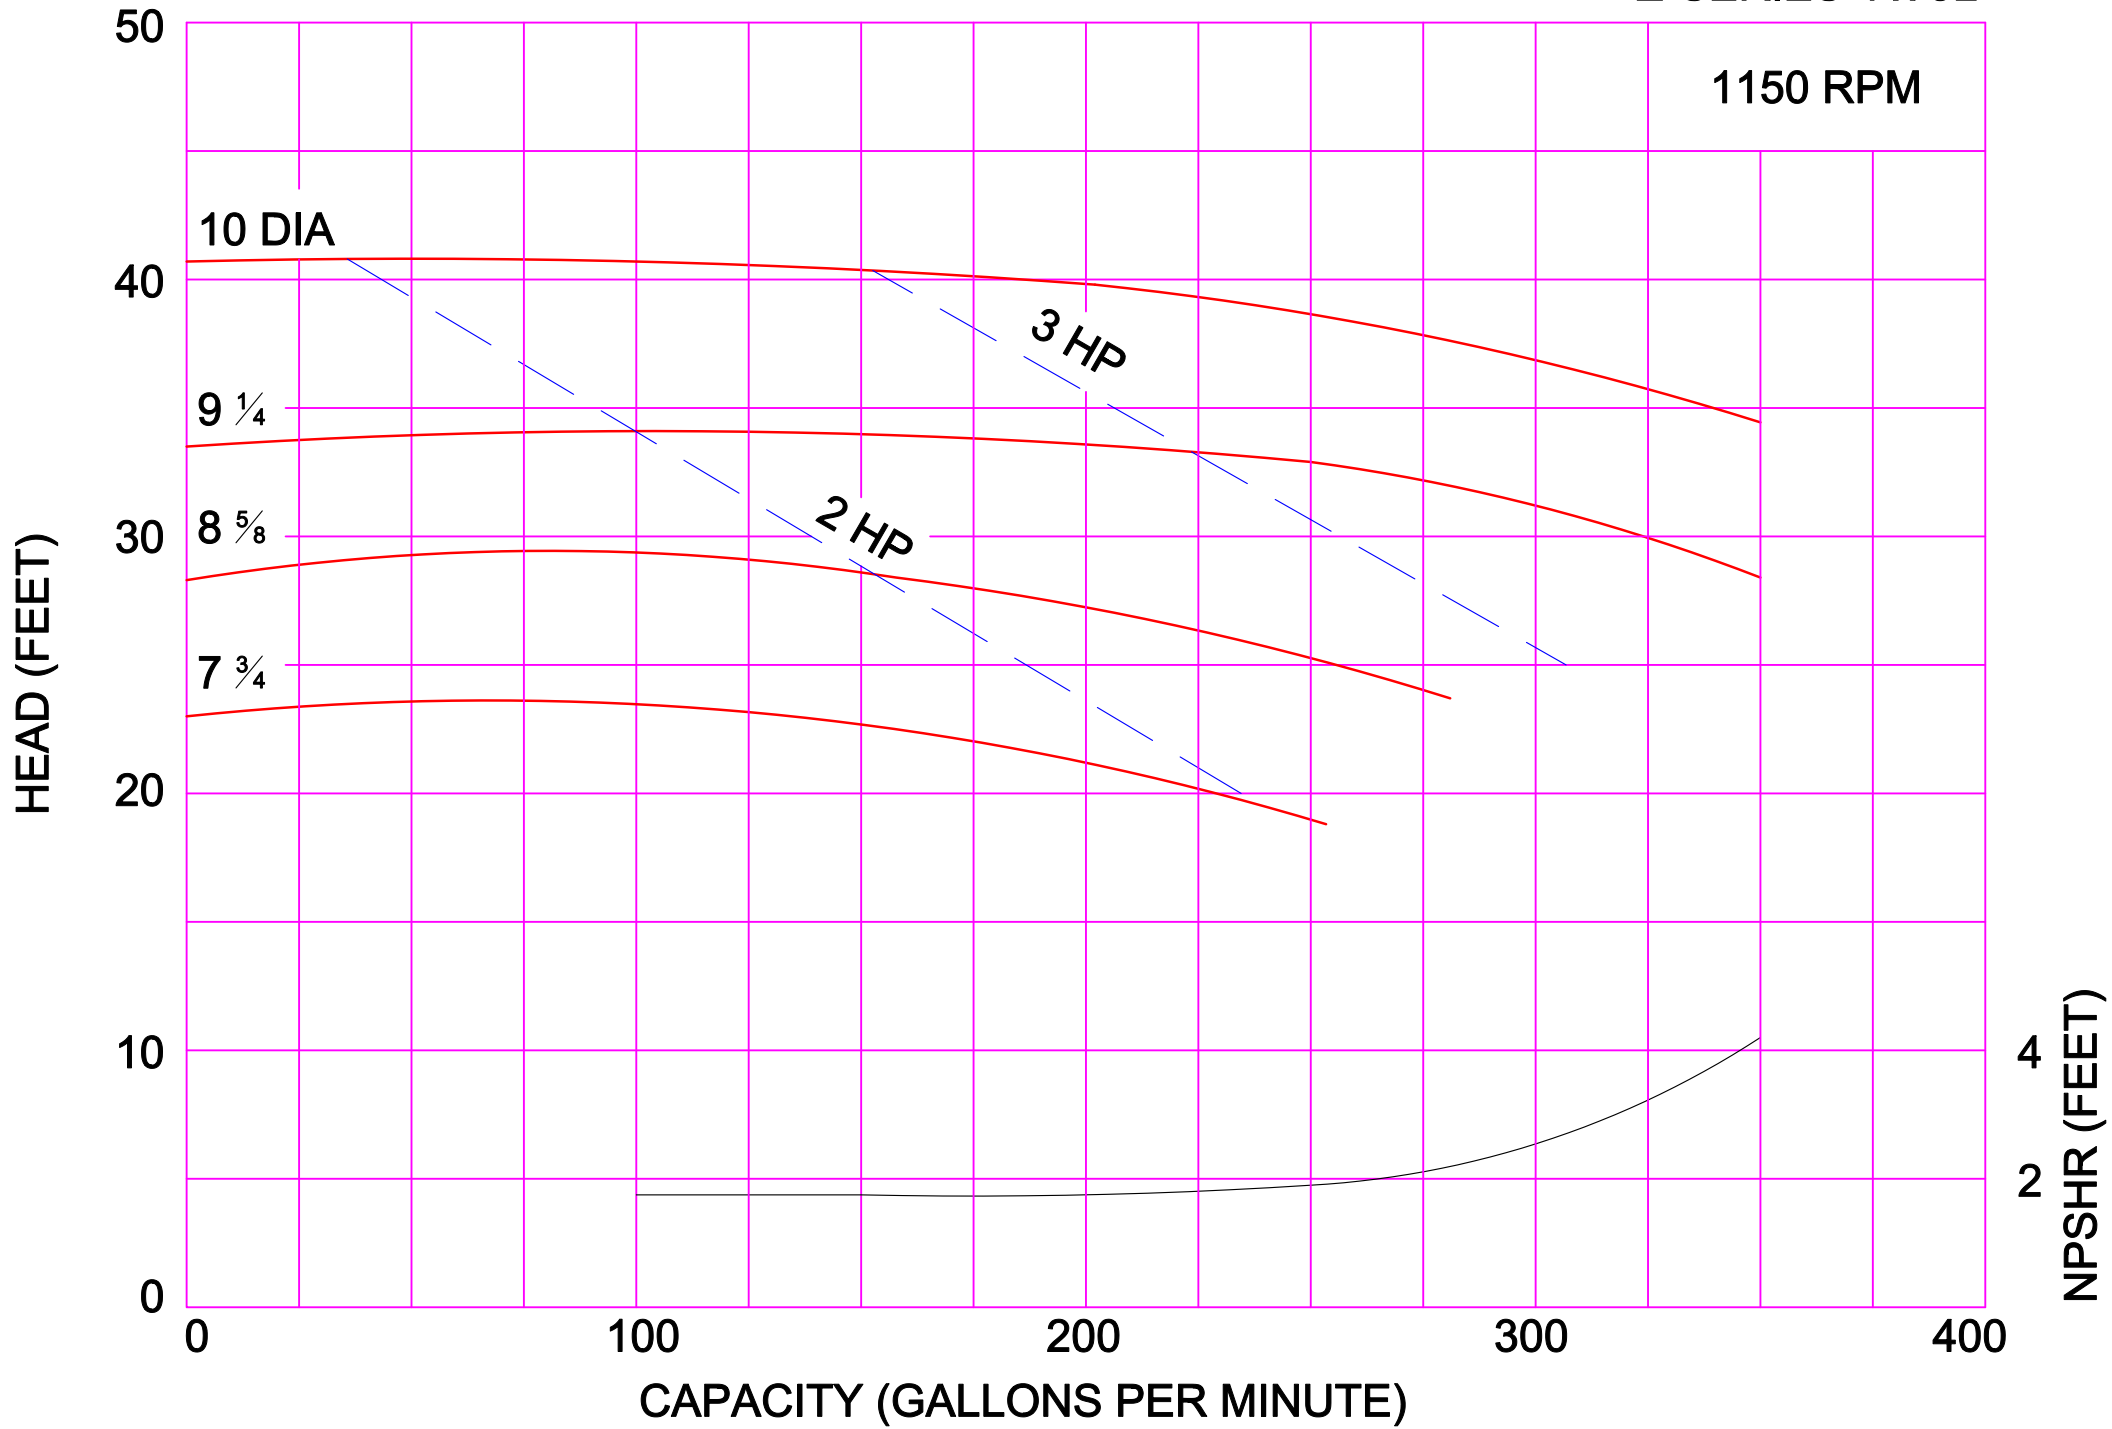

AMPCO PUMPS COMPANY, INC.
Z-SERIES 4 x 3L

1150 RPM