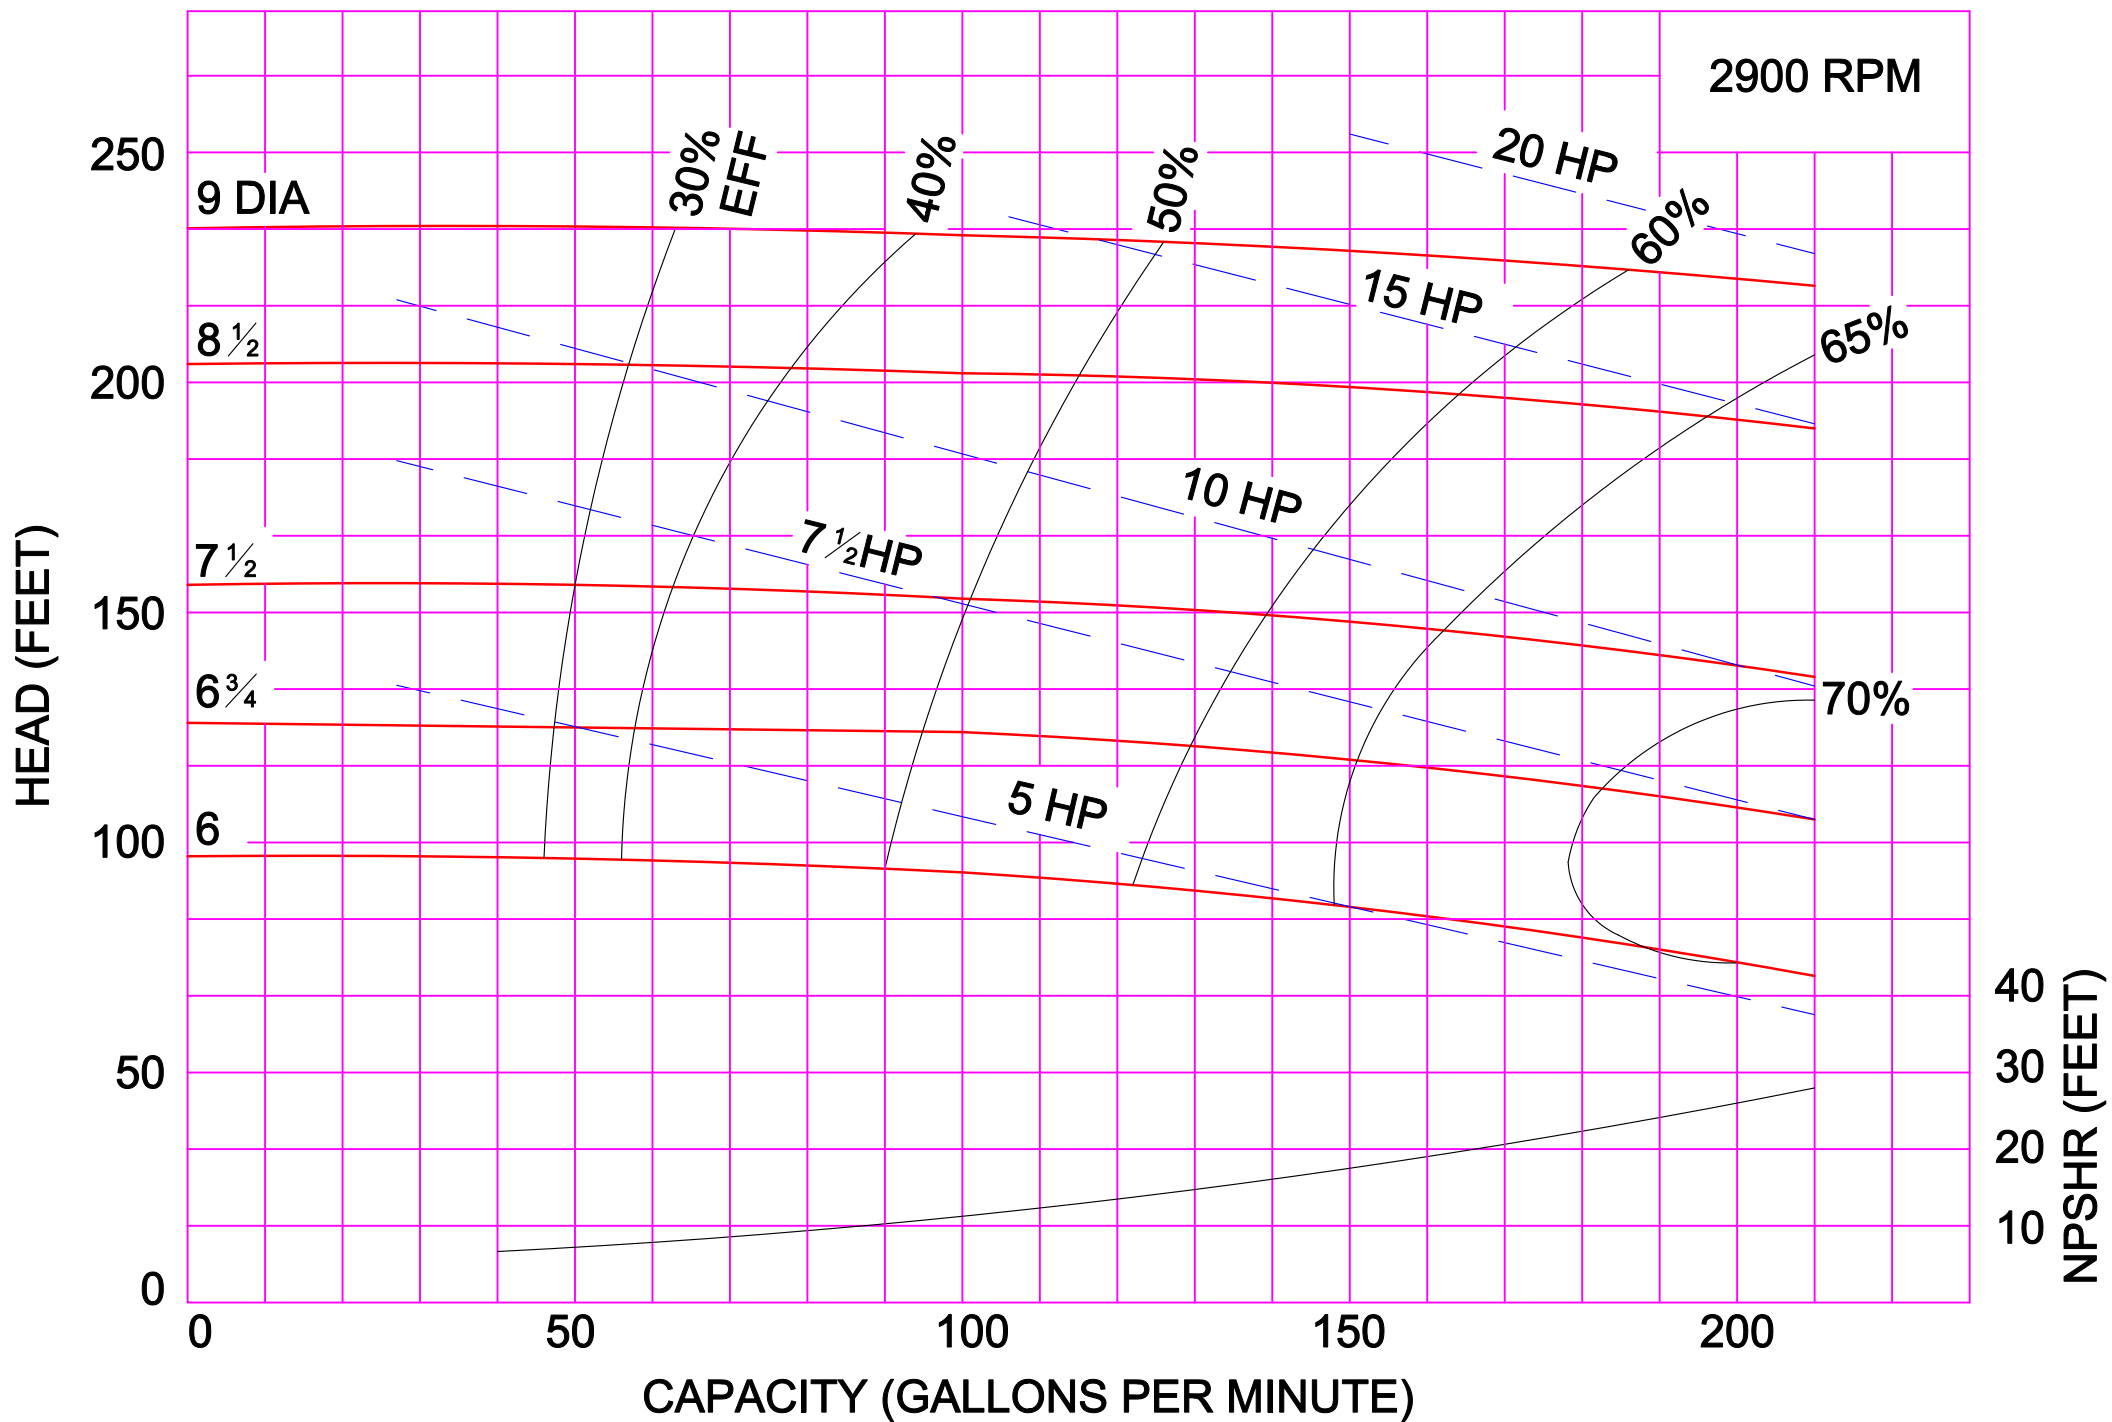

2900 RPM

AMPCO PUMPS COMPANY, INC.  
Z-SERIES 1½ x 1½

2900 RPM

AMPCO PUMPS COMPANY, INC.  
Z-SERIES 2 x 2

AMPCO PUMPS COMPANY, INC.  
Z-SERIES 3 x 2

2900 RPM

AMPCO PUMPS COMPANY, INC.  
Z-SERIES 3 x 2½

AMPCO PUMPS COMPANY, INC.  
Z-SERIES 4 x 3