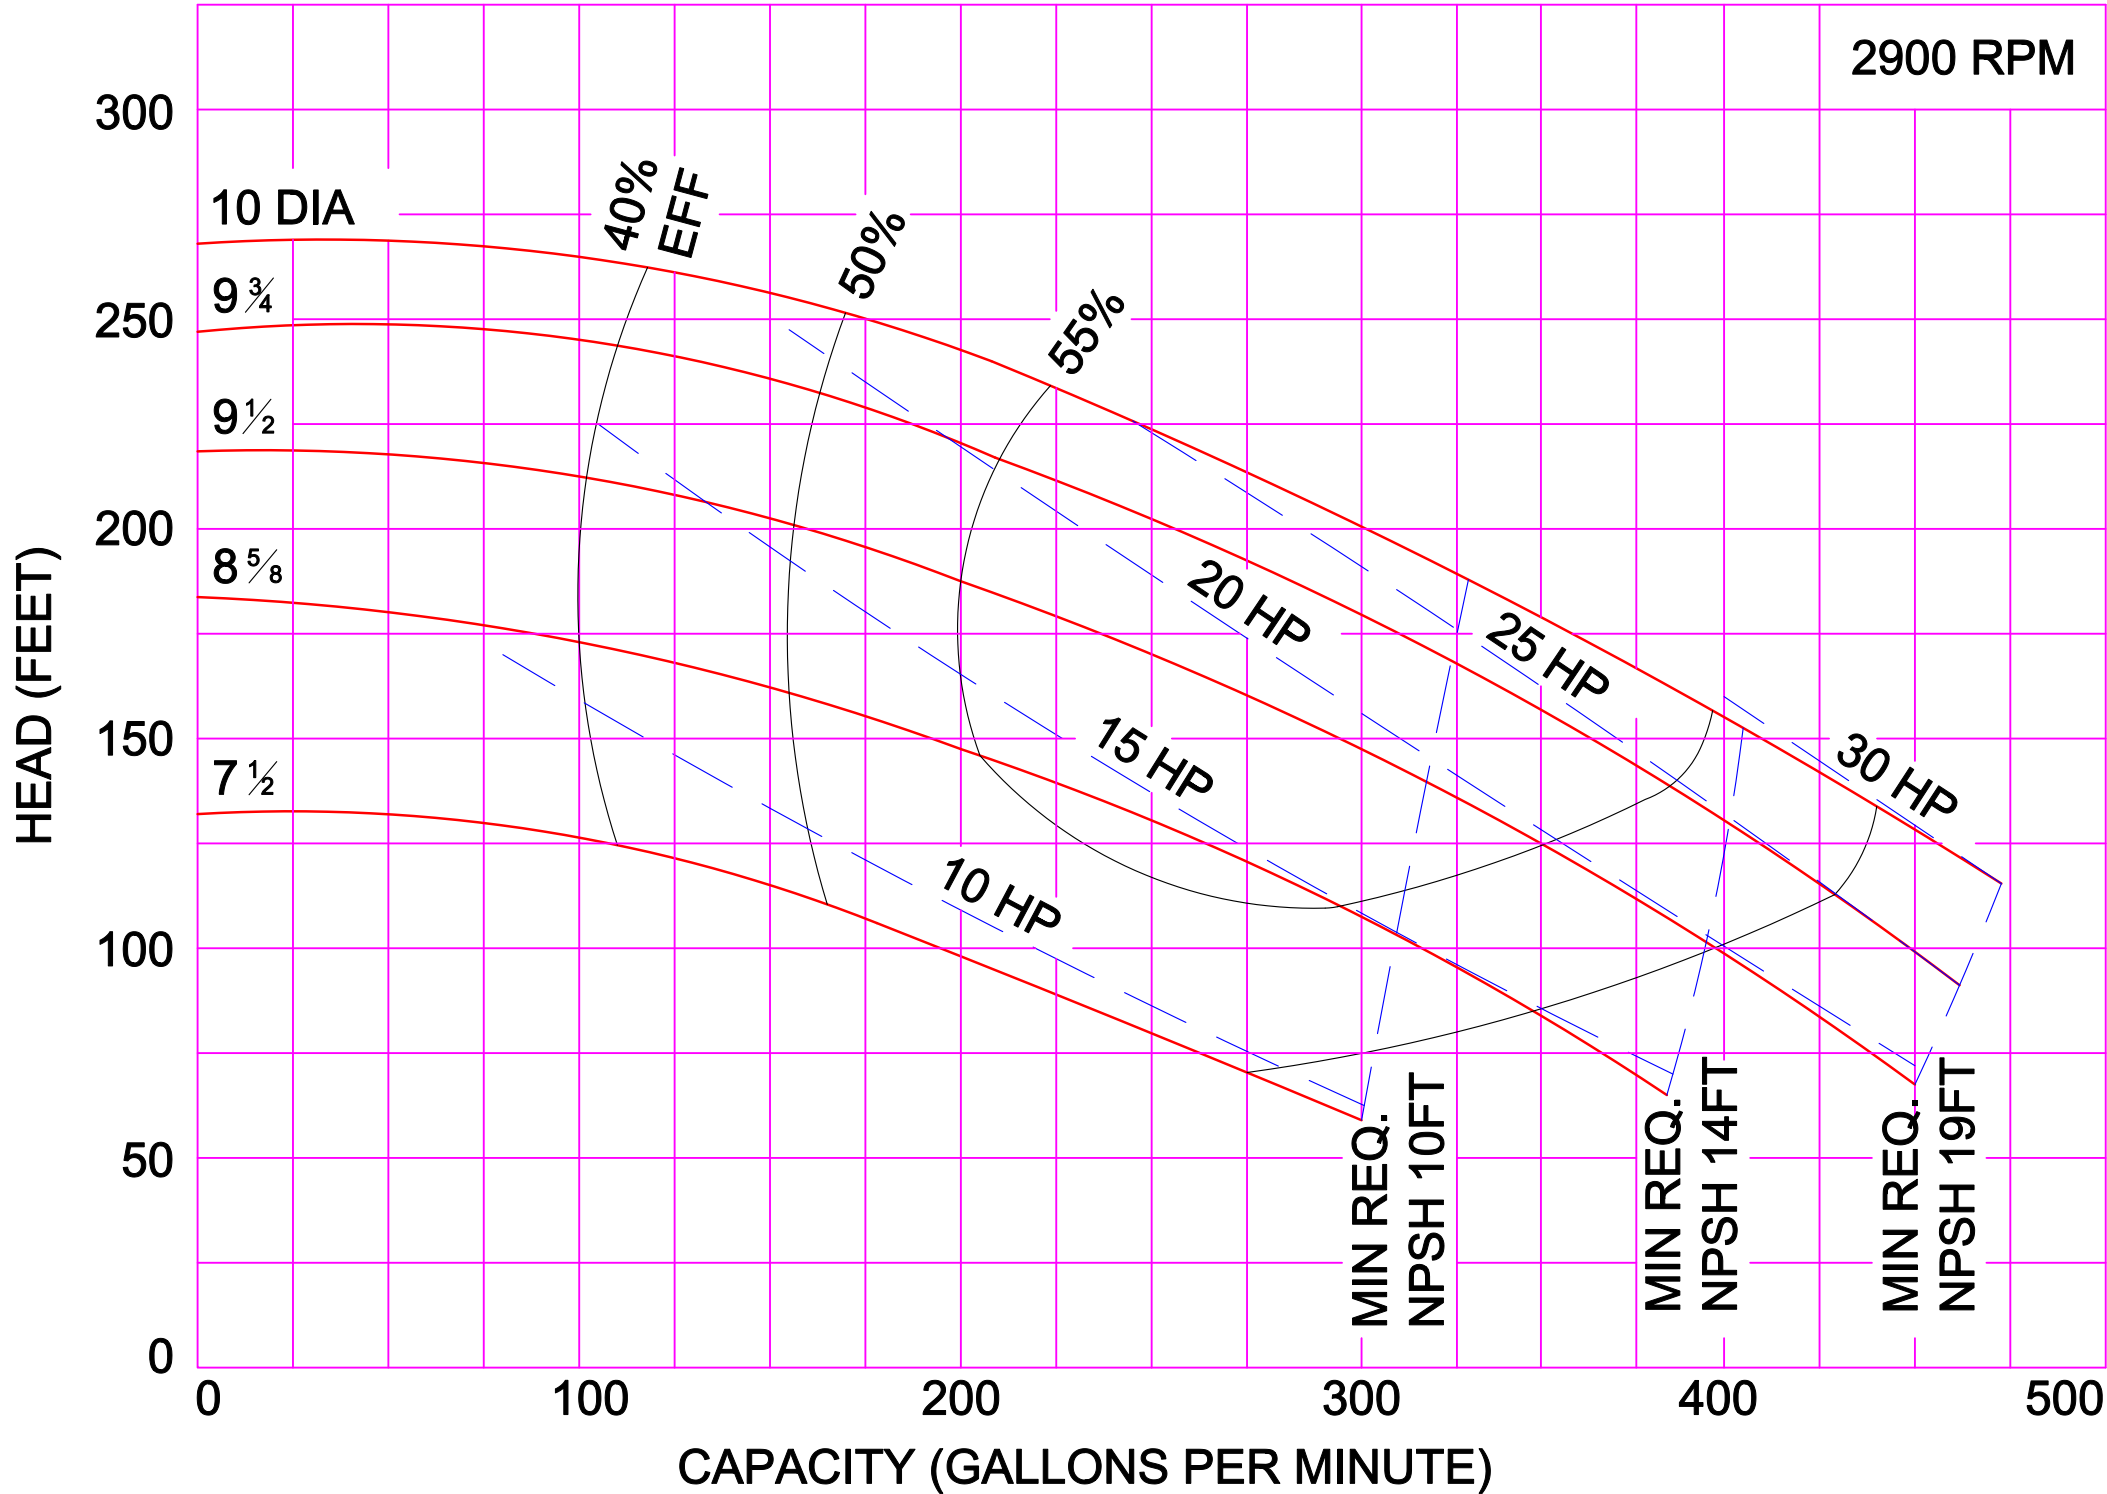

2900 RPM

AMPCO PUMPS COMPANY, INC.  
Z-SERIES 1½ x 1½

2900 RPM

AMPCO PUMPS COMPANY, INC.  
Z-SERIES 2 x 2

AMPCO PUMPS COMPANY, INC.  
Z-SERIES 3 x 2

2900 RPM

AMPCO PUMPS COMPANY, INC.  
Z-SERIES 3 x 2½

AMPCO PUMPS COMPANY, INC.  
Z-SERIES 4 x 3