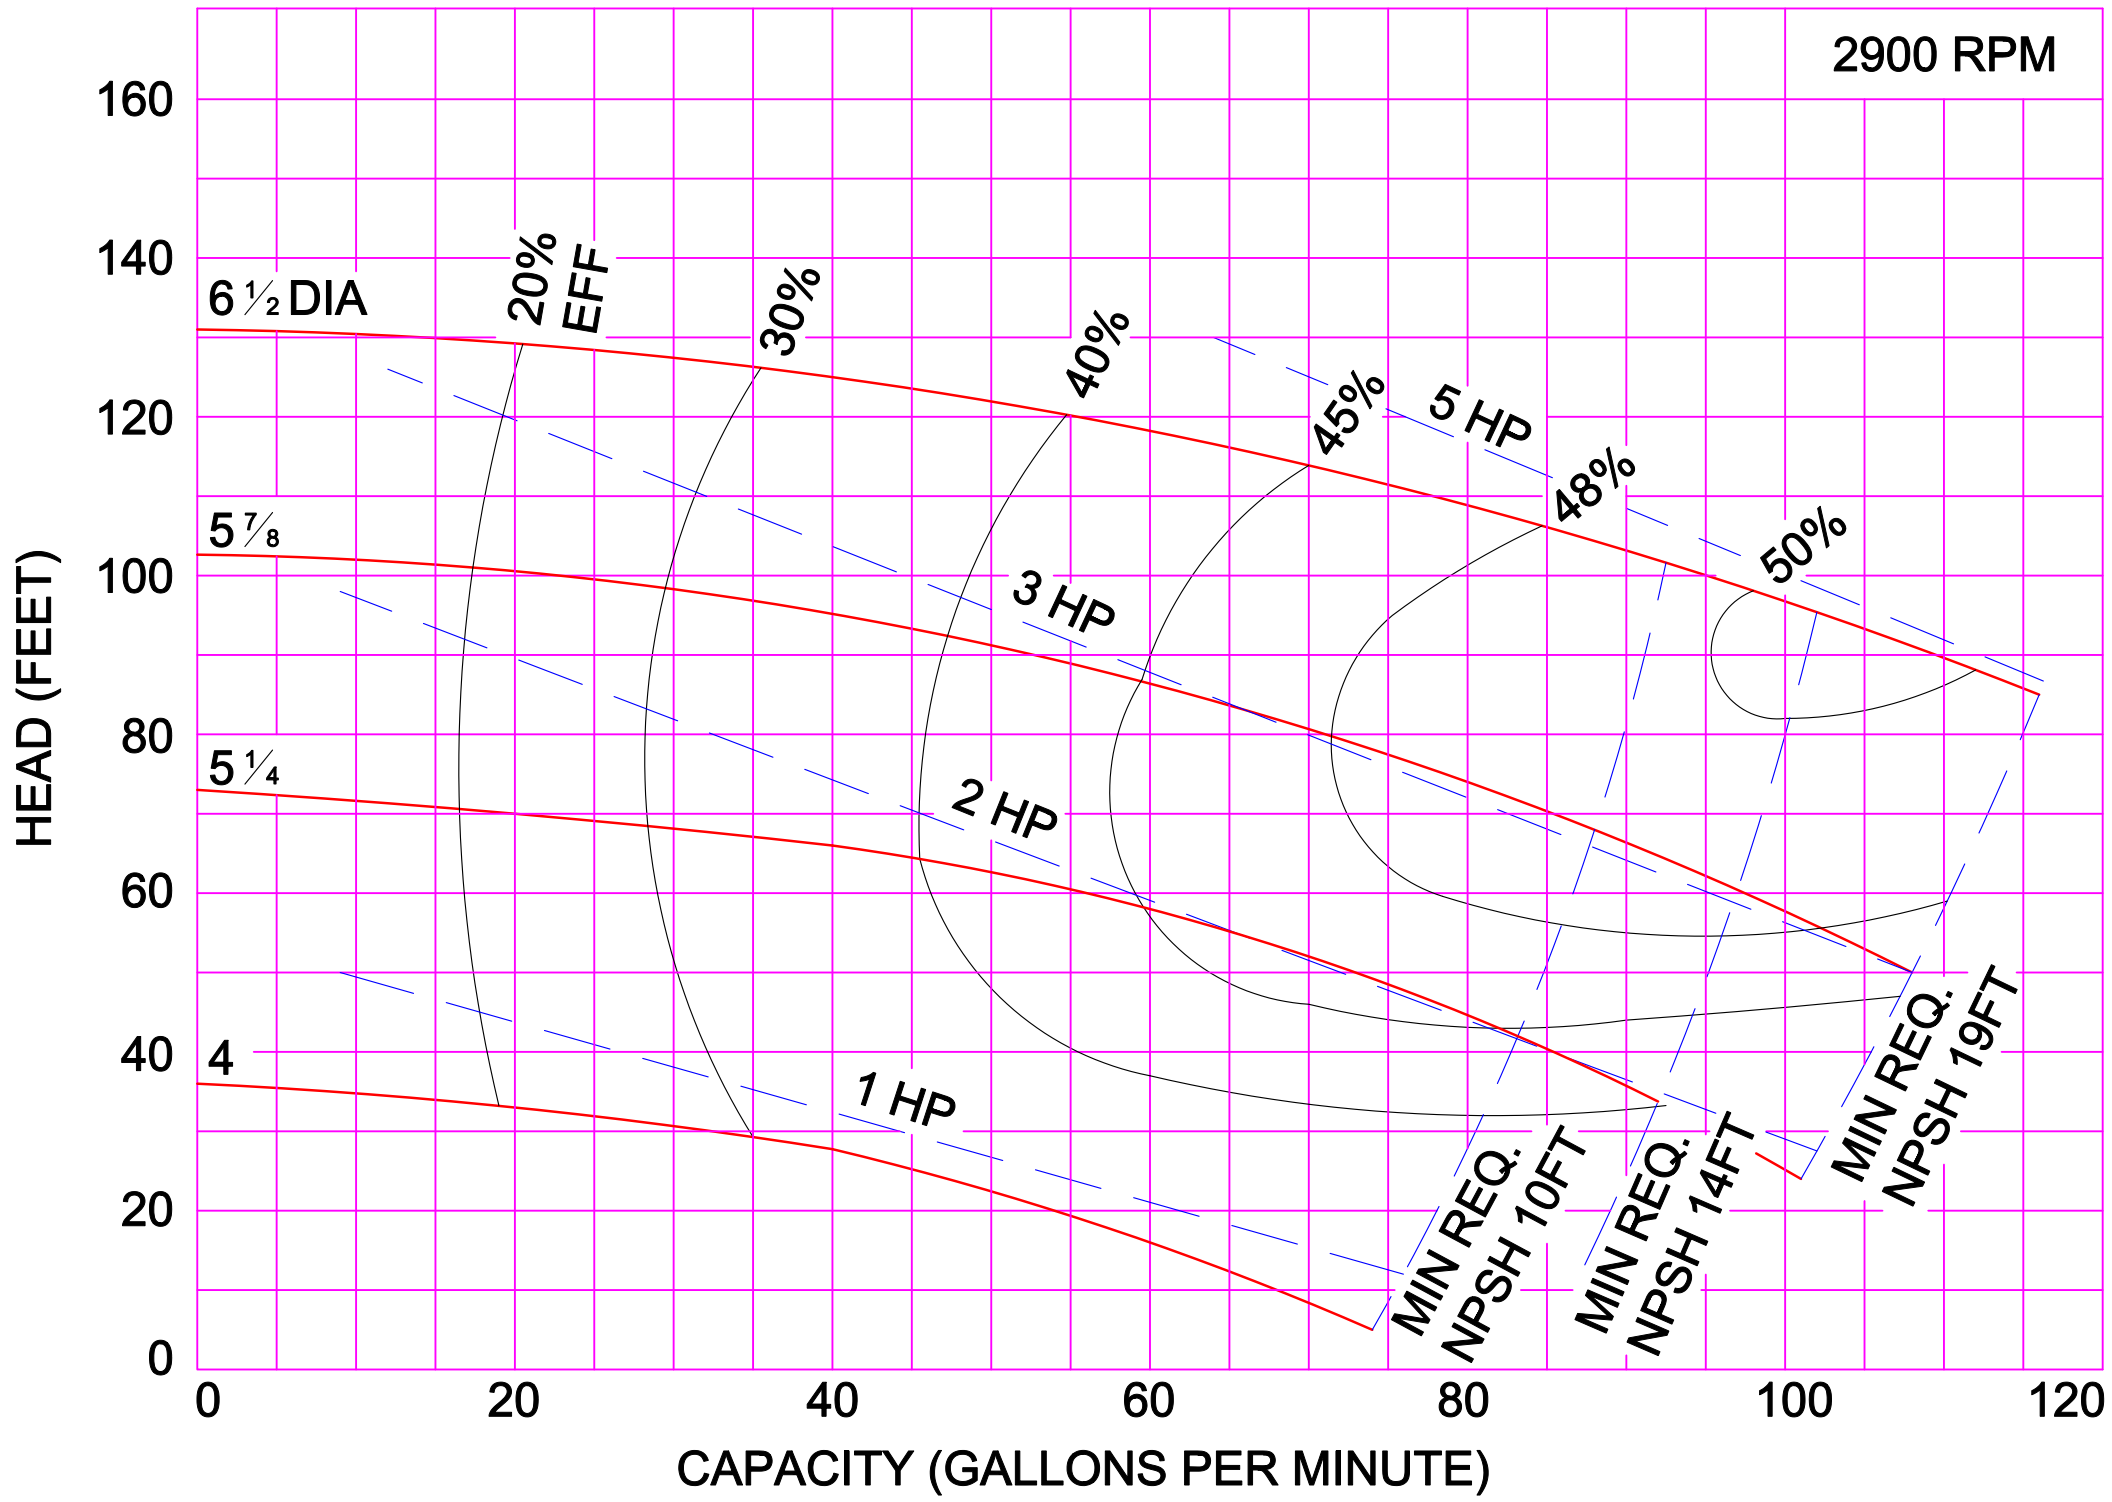

2900 RPM

AMPCO PUMPS COMPANY, INC.  
Z-SERIES 1½ x 1½

2900 RPM

AMPCO PUMPS COMPANY, INC.  
Z-SERIES 2 x 2

AMPCO PUMPS COMPANY, INC.  
Z-SERIES 3 x 2

2900 RPM

AMPCO PUMPS COMPANY, INC.  
Z-SERIES 3 x 2½

AMPCO PUMPS COMPANY, INC.  
Z-SERIES 4 x 3