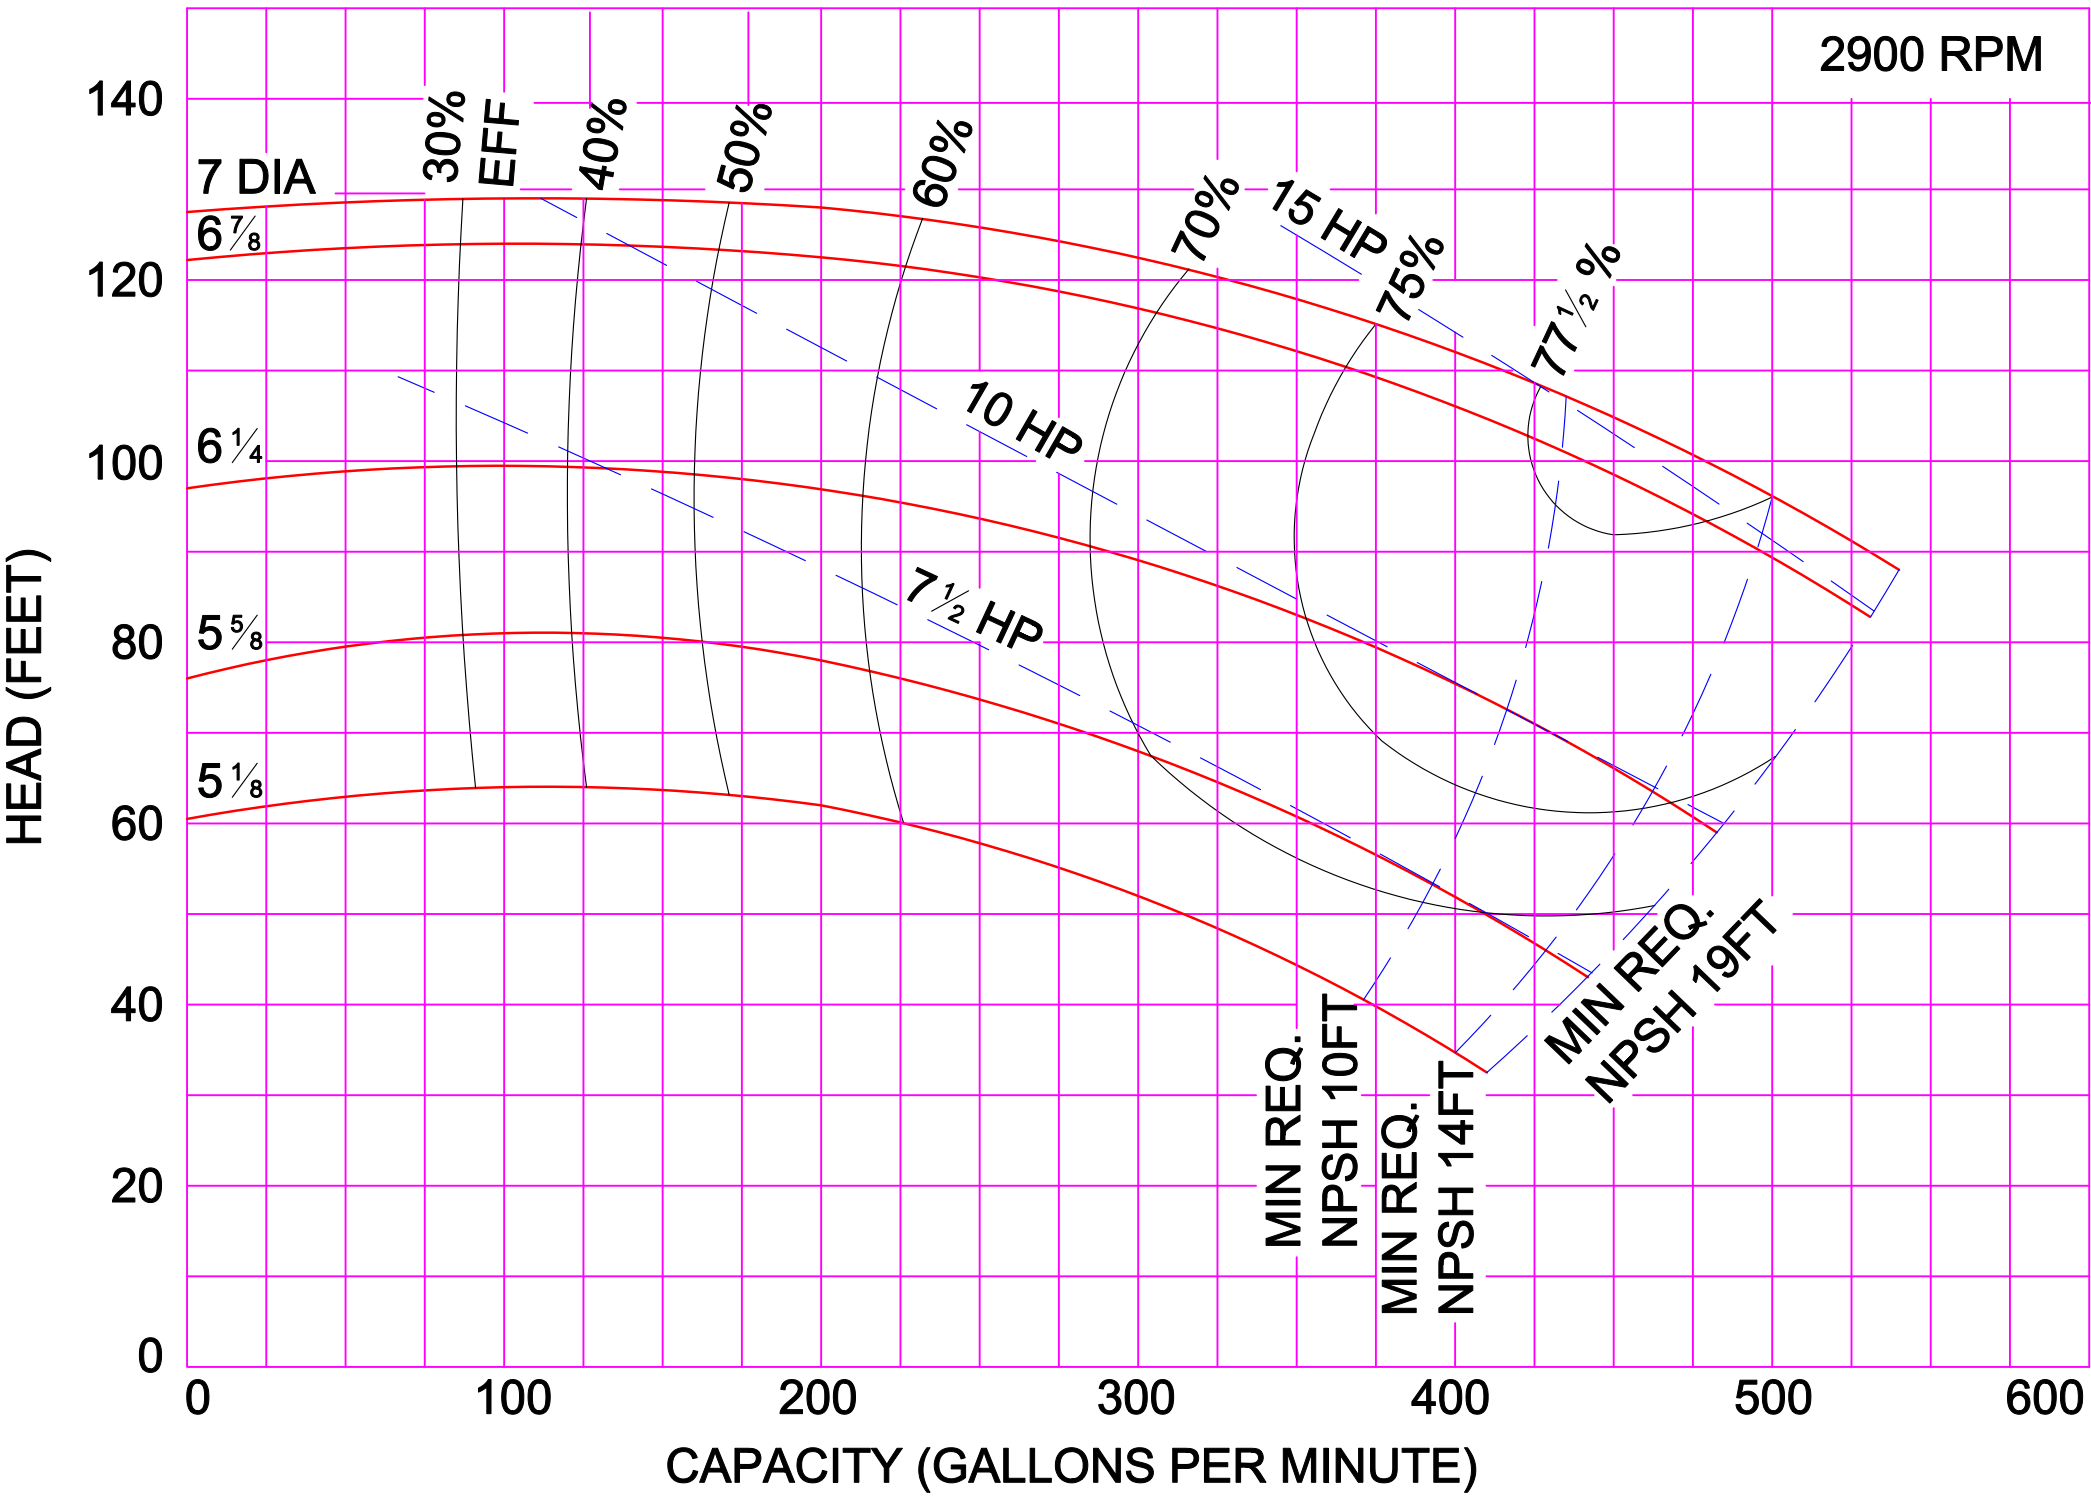

3500 RPM

3500 RPM

AMPCO PUMPS COMPANY, INC.
D-SERIES 3 x 3

AMPCO PUMPS COMPANY, INC.
D-SERIES 4 x 3

3500 RPM

AMPCO PUMPS COMPANY, INC.
D-SERIES 2½ x 2

1750 RPM

AMPCO PUMPS COMPANY, INC.
D-SERIES 3 x 3

1750 RPM

AMPCO PUMPS COMPANY, INC.
D-SERIES 4 x 3

2900 RPM

AMPCO PUMPS COMPANY, INC.
D-SERIES 3 x 2½

AMPCO PUMPS COMPANY, INC.
D-SERIES 3 x 3

AMPCO PUMPS COMPANY, INC.
D-SERIES 4 x 3

2900 RPM

AMPCO PUMPS COMPANY, INC.
D-SERIES COMPOSITE