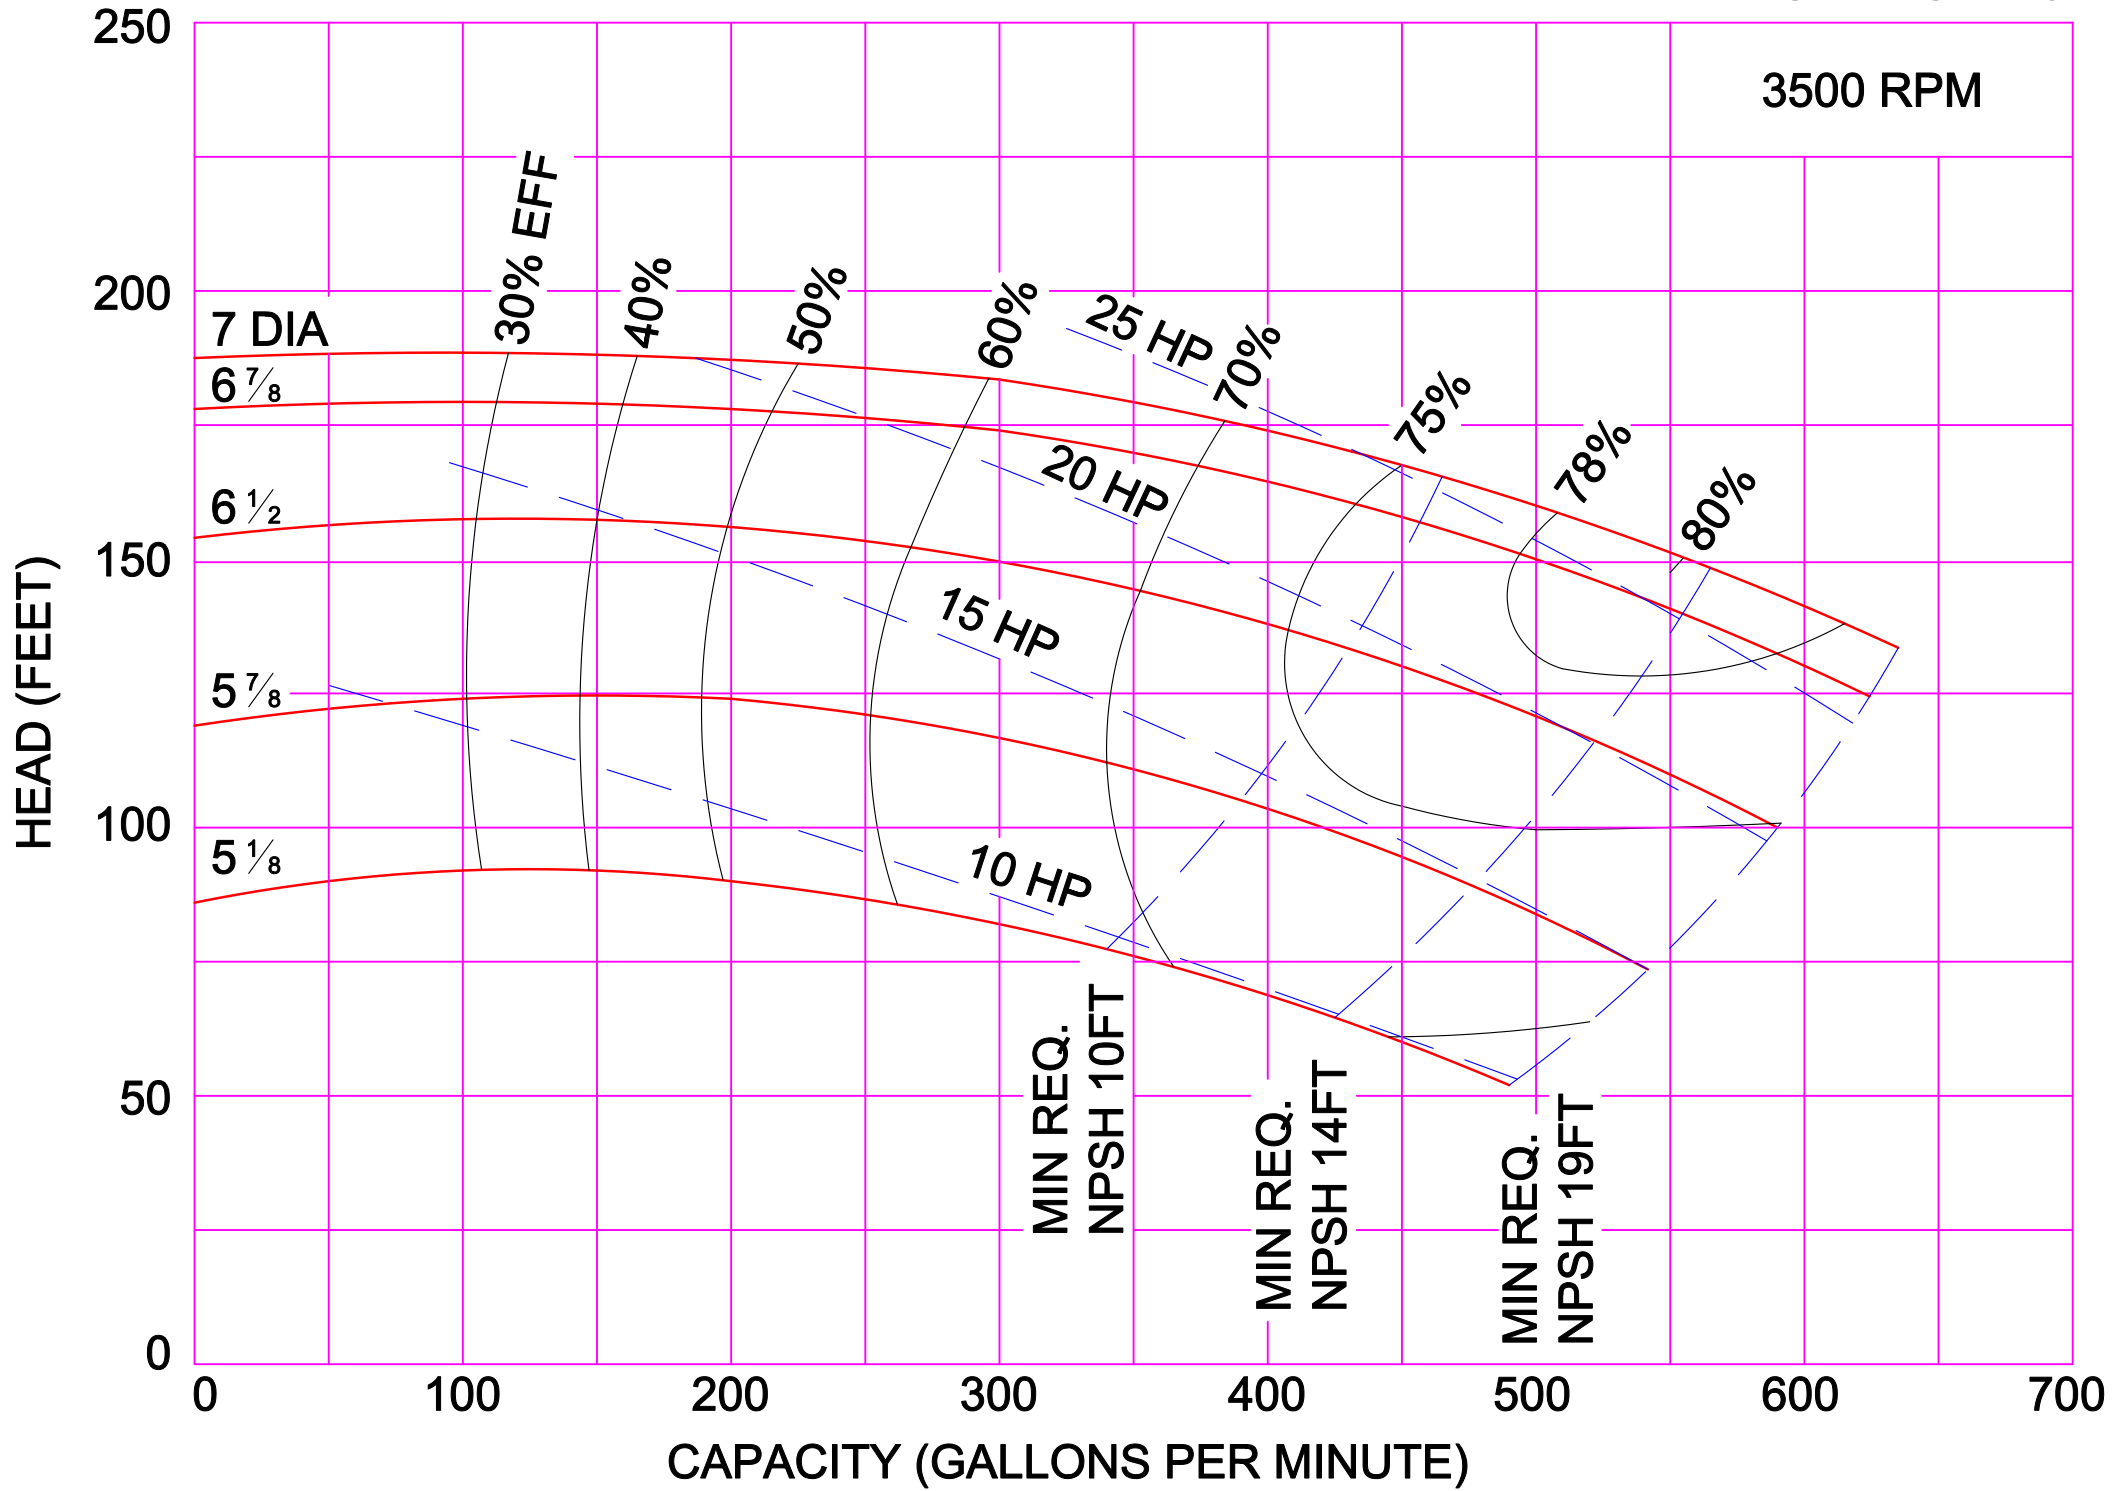

3500 RPM

3500 RPM

AMPCO PUMPS COMPANY, INC.
D-SERIES 3 x 3

AMPCO PUMPS COMPANY, INC.
D-SERIES 4 x 3

3500 RPM

AMPCO PUMPS COMPANY, INC.
D-SERIES 2½ x 2

1750 RPM

AMPCO PUMPS COMPANY, INC.
D-SERIES 3 x 3

1750 RPM

AMPCO PUMPS COMPANY, INC.
D-SERIES 4 x 3

2900 RPM

AMPCO PUMPS COMPANY, INC.
D-SERIES 3 x 2½

AMPCO PUMPS COMPANY, INC.
D-SERIES 3 x 3

AMPCO PUMPS COMPANY, INC.
D-SERIES 4 x 3

2900 RPM

AMPCO PUMPS COMPANY, INC.
D-SERIES COMPOSITE