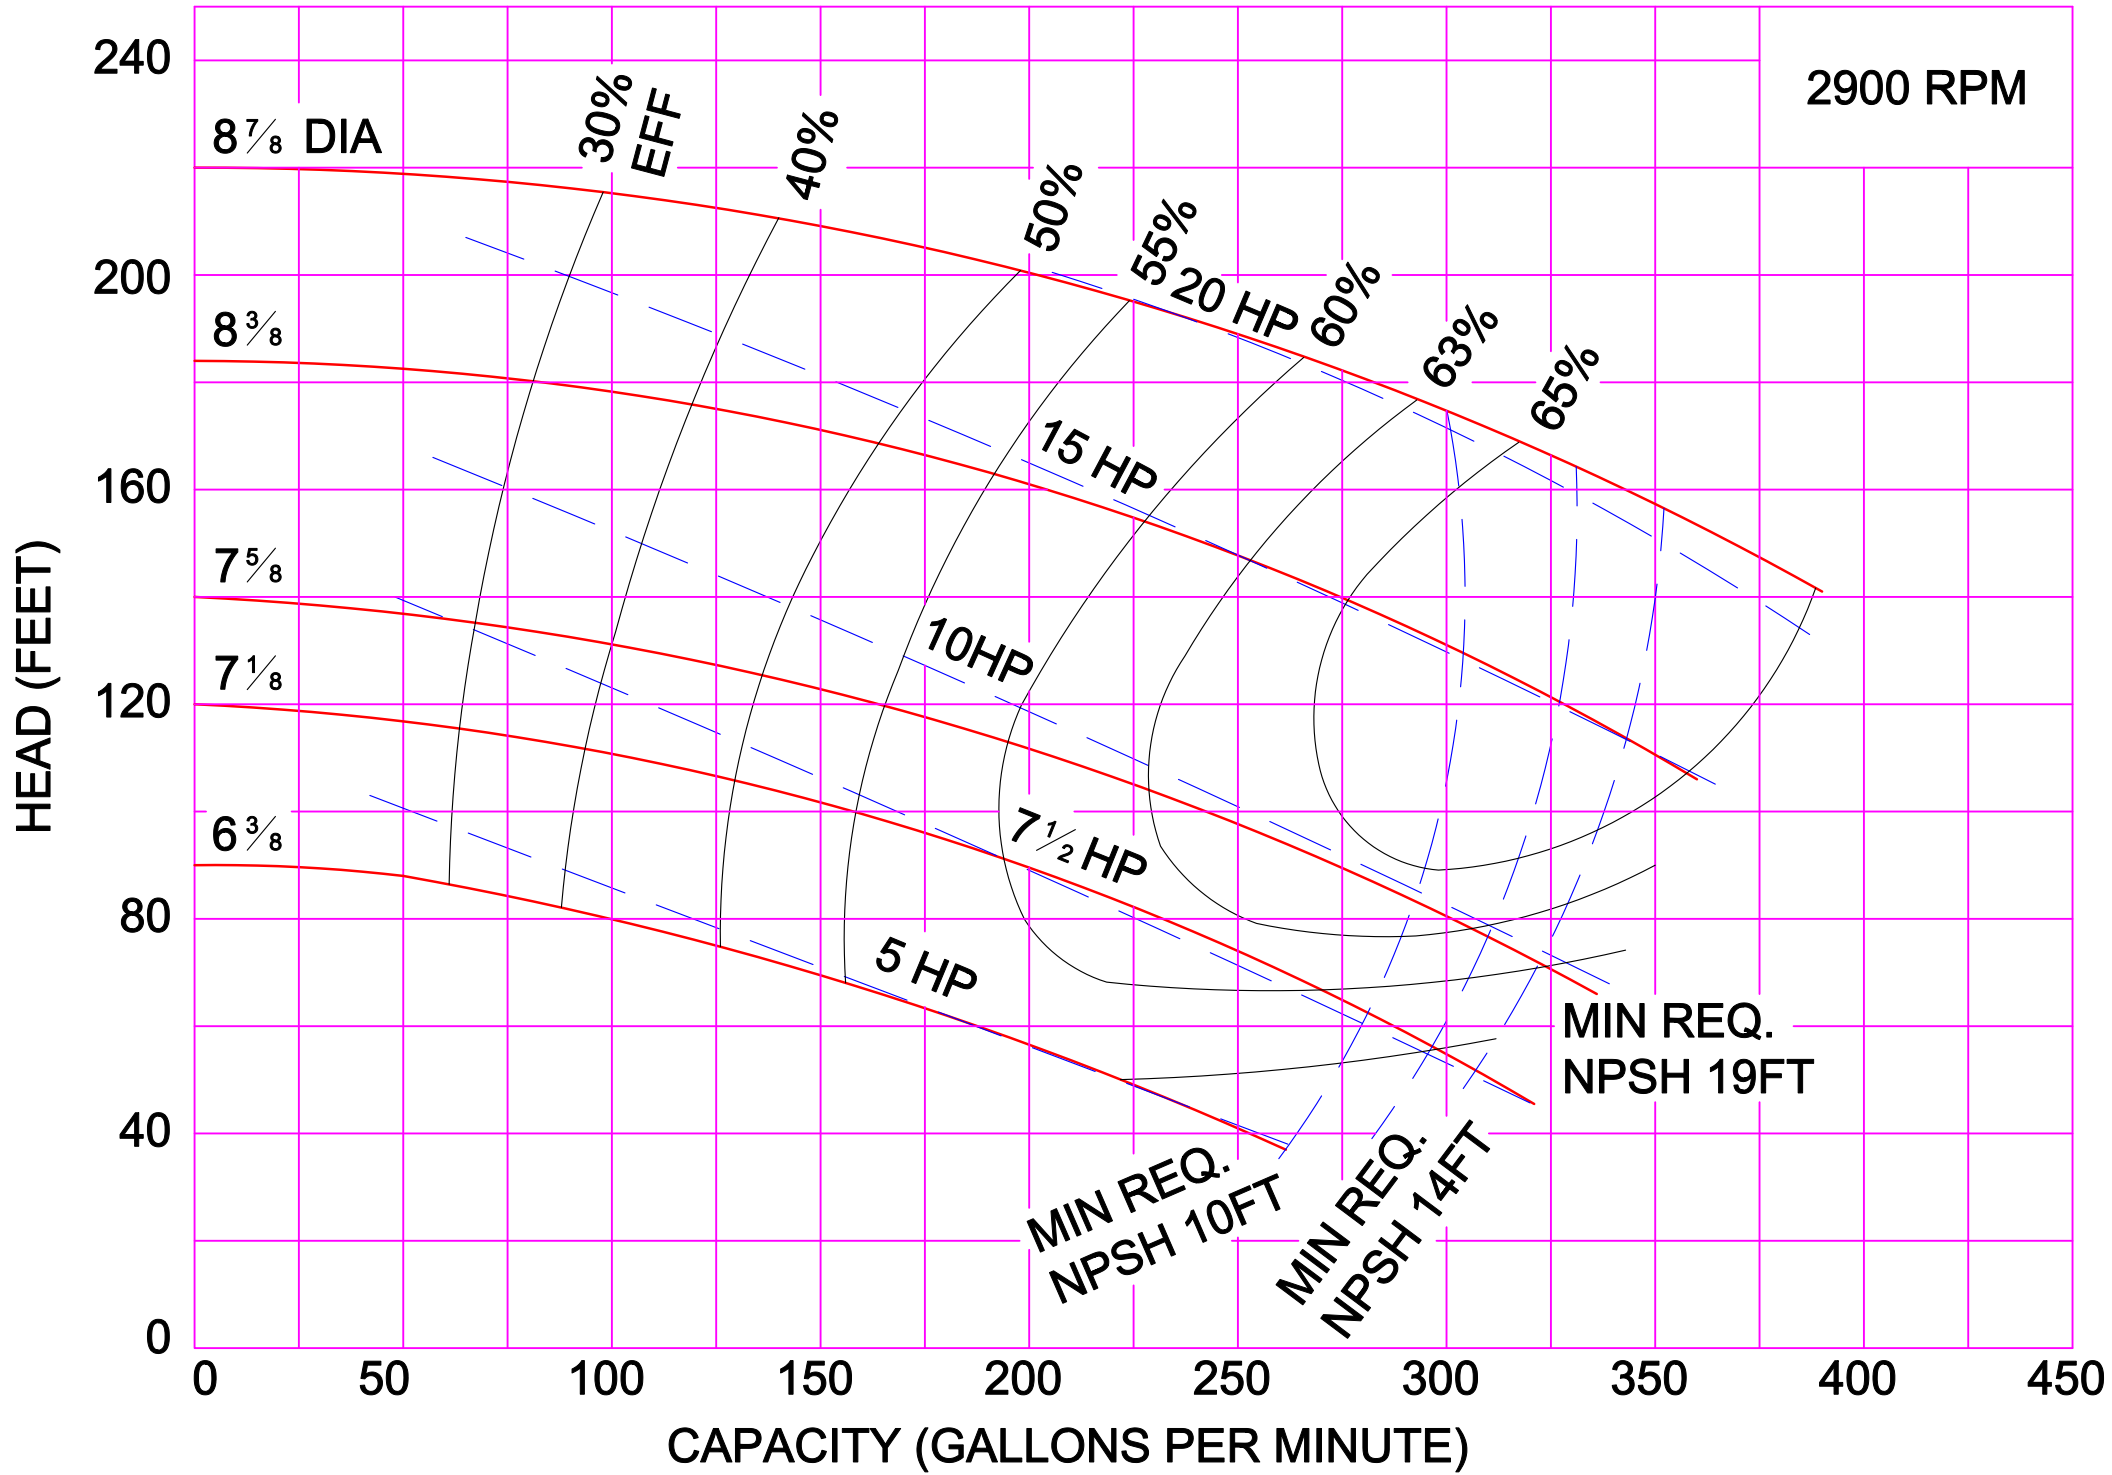

3500 RPM

3500 RPM

AMPCO PUMPS COMPANY, INC.
D-SERIES 3 x 3

AMPCO PUMPS COMPANY, INC.
D-SERIES 4 x 3

3500 RPM

AMPCO PUMPS COMPANY, INC.
D-SERIES 2½ x 2

1750 RPM

AMPCO PUMPS COMPANY, INC.
D-SERIES 3 x 3

1750 RPM

AMPCO PUMPS COMPANY, INC.
D-SERIES 4 x 3

2900 RPM

AMPCO PUMPS COMPANY, INC.
D-SERIES 3 x 2½

AMPCO PUMPS COMPANY, INC.
D-SERIES 3 x 3

AMPCO PUMPS COMPANY, INC.
D-SERIES 4 x 3

2900 RPM

AMPCO PUMPS COMPANY, INC.
D-SERIES COMPOSITE