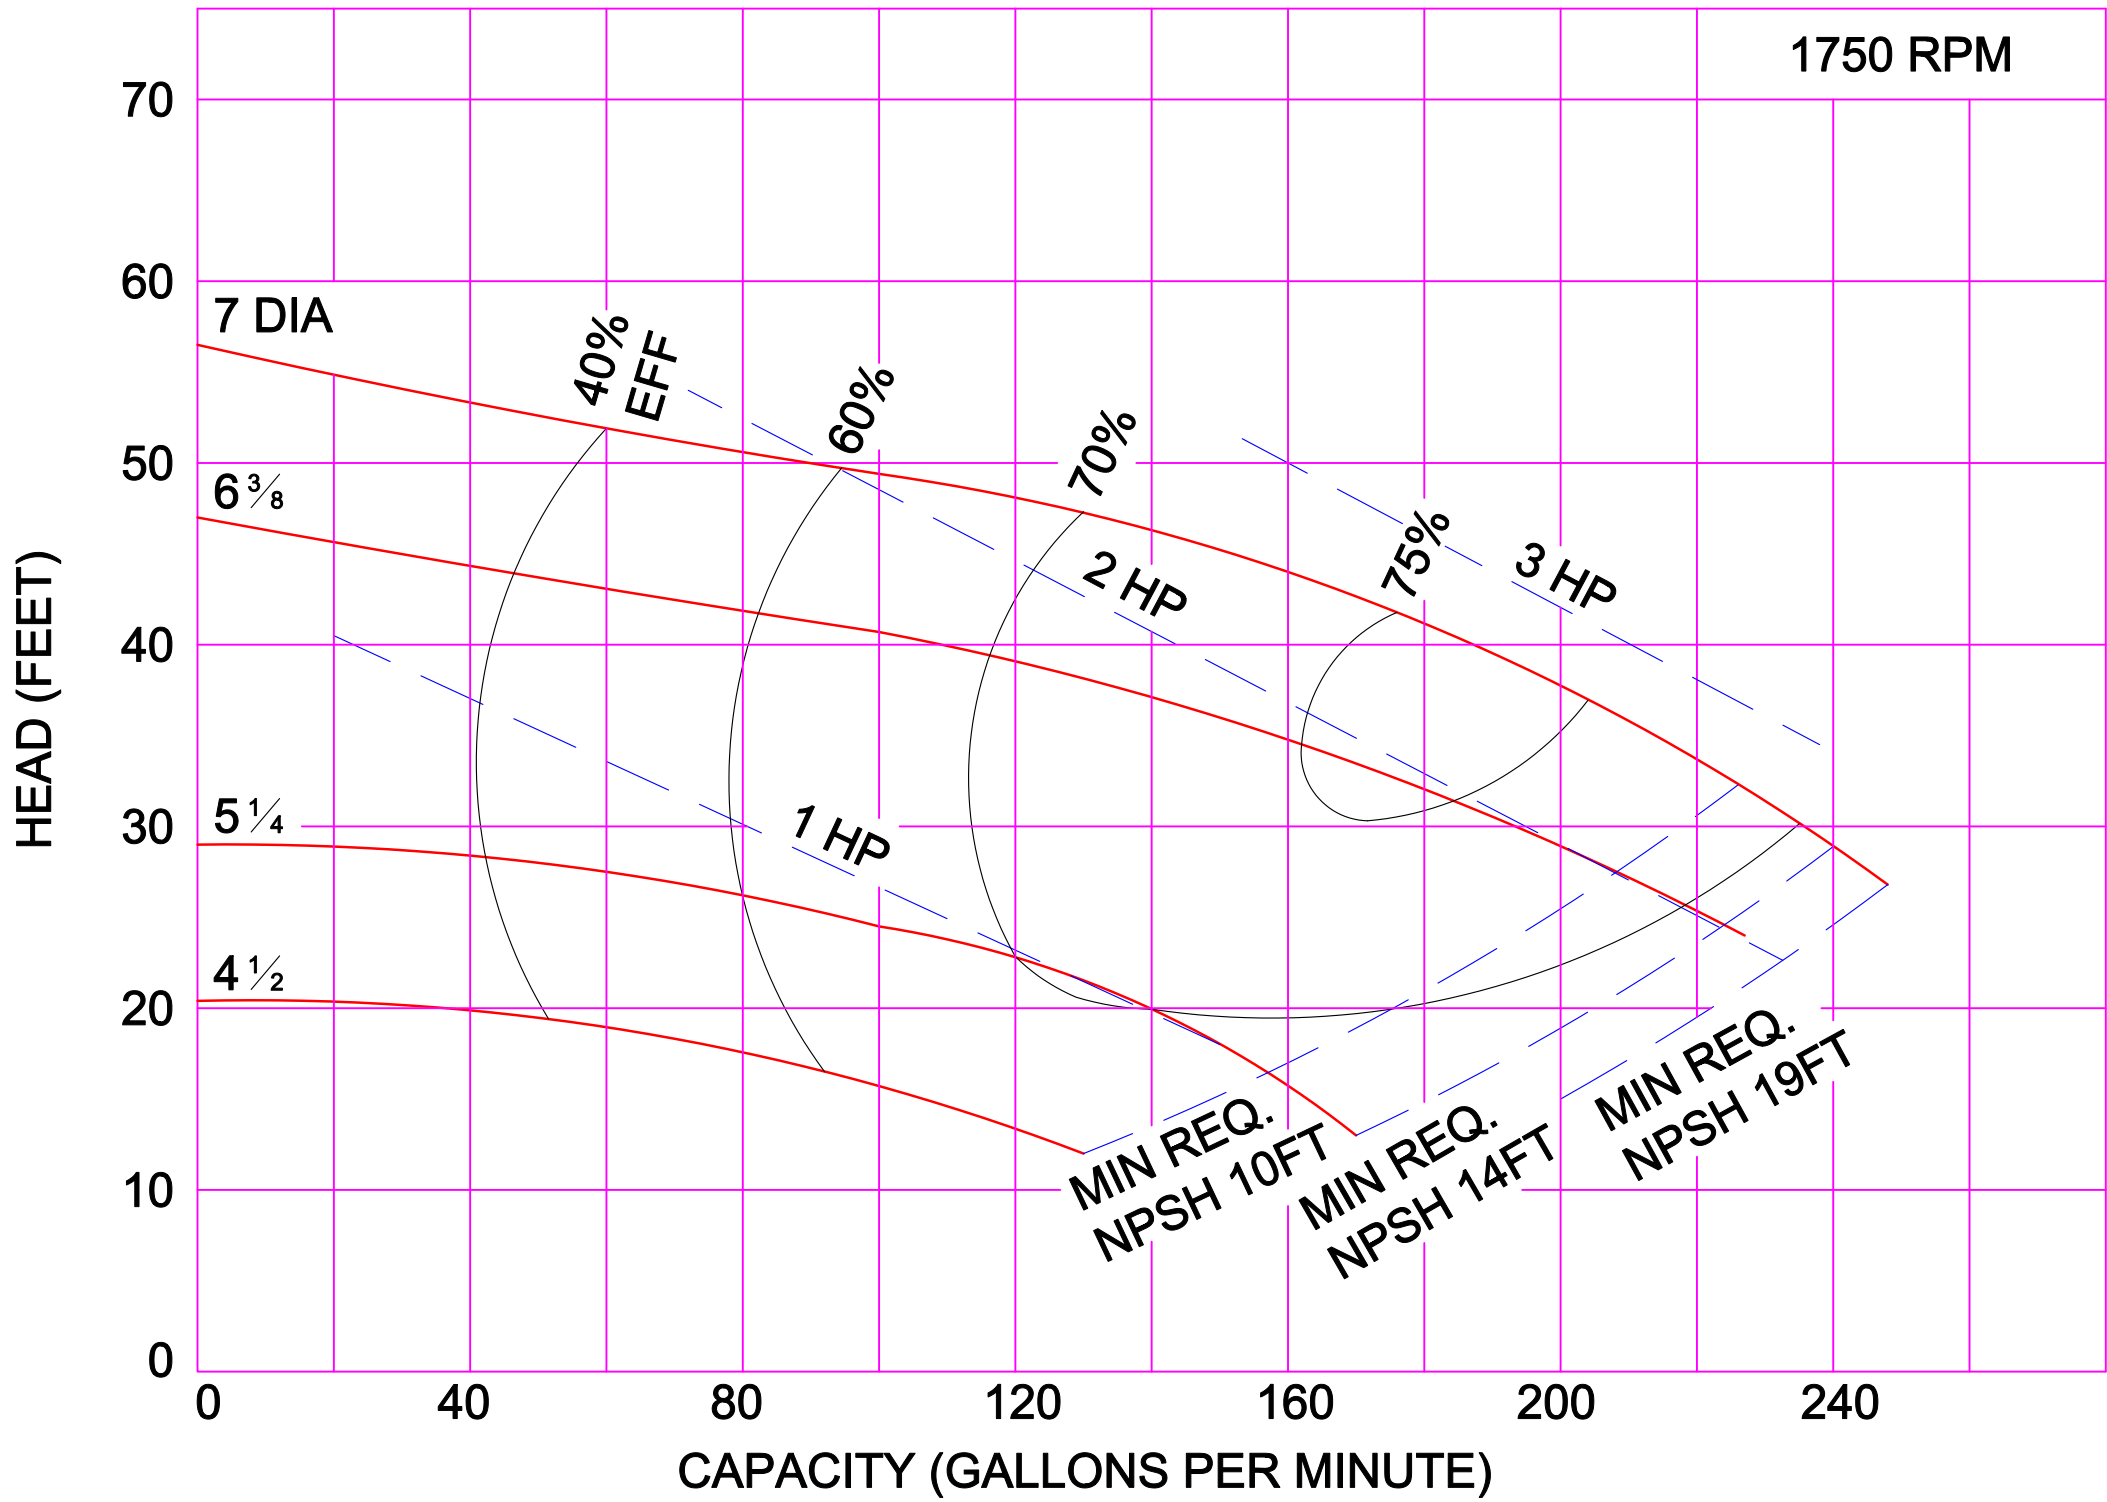

3500 RPM

3500 RPM

AMPCO PUMPS COMPANY, INC.
D-SERIES 3 x 3

AMPCO PUMPS COMPANY, INC.
D-SERIES 4 x 3

3500 RPM

AMPCO PUMPS COMPANY, INC.
D-SERIES 2½ x 2

1750 RPM

AMPCO PUMPS COMPANY, INC.
D-SERIES 3 x 3

1750 RPM

AMPCO PUMPS COMPANY, INC.
D-SERIES 4 x 3

2900 RPM

AMPCO PUMPS COMPANY, INC.
D-SERIES 3 x 2½

AMPCO PUMPS COMPANY, INC.
D-SERIES 3 x 3

AMPCO PUMPS COMPANY, INC.
D-SERIES 4 x 3

2900 RPM

AMPCO PUMPS COMPANY, INC.
D-SERIES COMPOSITE