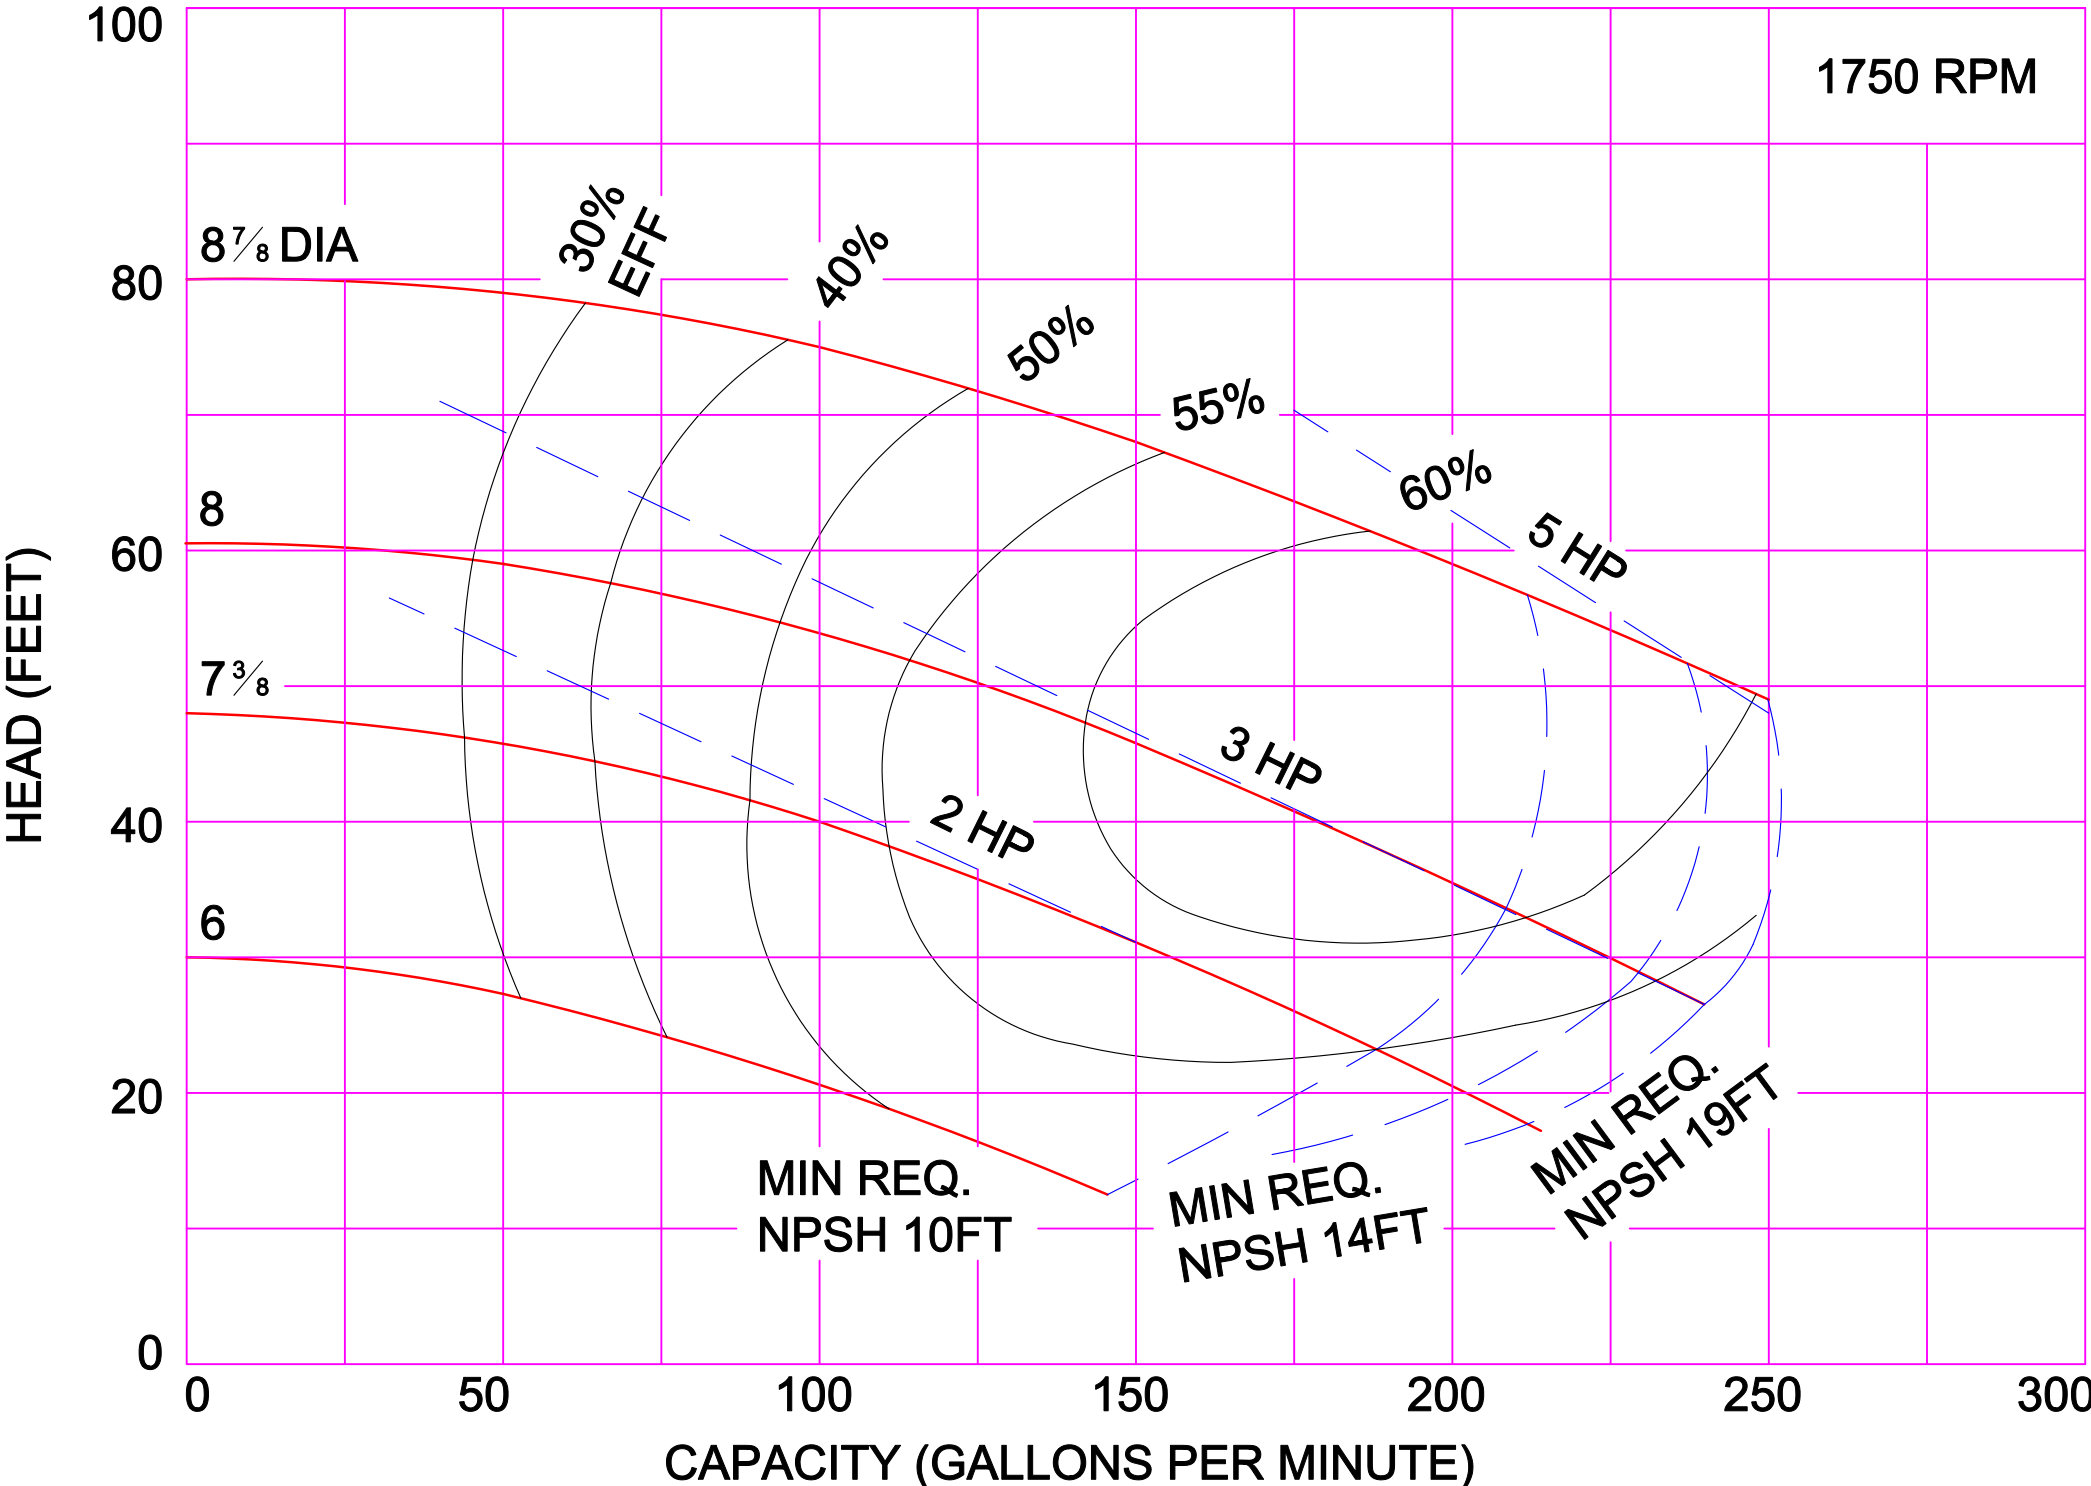

3500 RPM

3500 RPM

AMPCO PUMPS COMPANY, INC.
D-SERIES 3 x 3

AMPCO PUMPS COMPANY, INC.
D-SERIES 4 x 3

3500 RPM

AMPCO PUMPS COMPANY, INC.
D-SERIES 2½ x 2

1750 RPM

AMPCO PUMPS COMPANY, INC.
D-SERIES 3 x 3

1750 RPM

AMPCO PUMPS COMPANY, INC.
D-SERIES 4 x 3

2900 RPM

AMPCO PUMPS COMPANY, INC.
D-SERIES 3 x 2½

AMPCO PUMPS COMPANY, INC.
D-SERIES 3 x 3

AMPCO PUMPS COMPANY, INC.
D-SERIES 4 x 3

2900 RPM

AMPCO PUMPS COMPANY, INC.
D-SERIES COMPOSITE