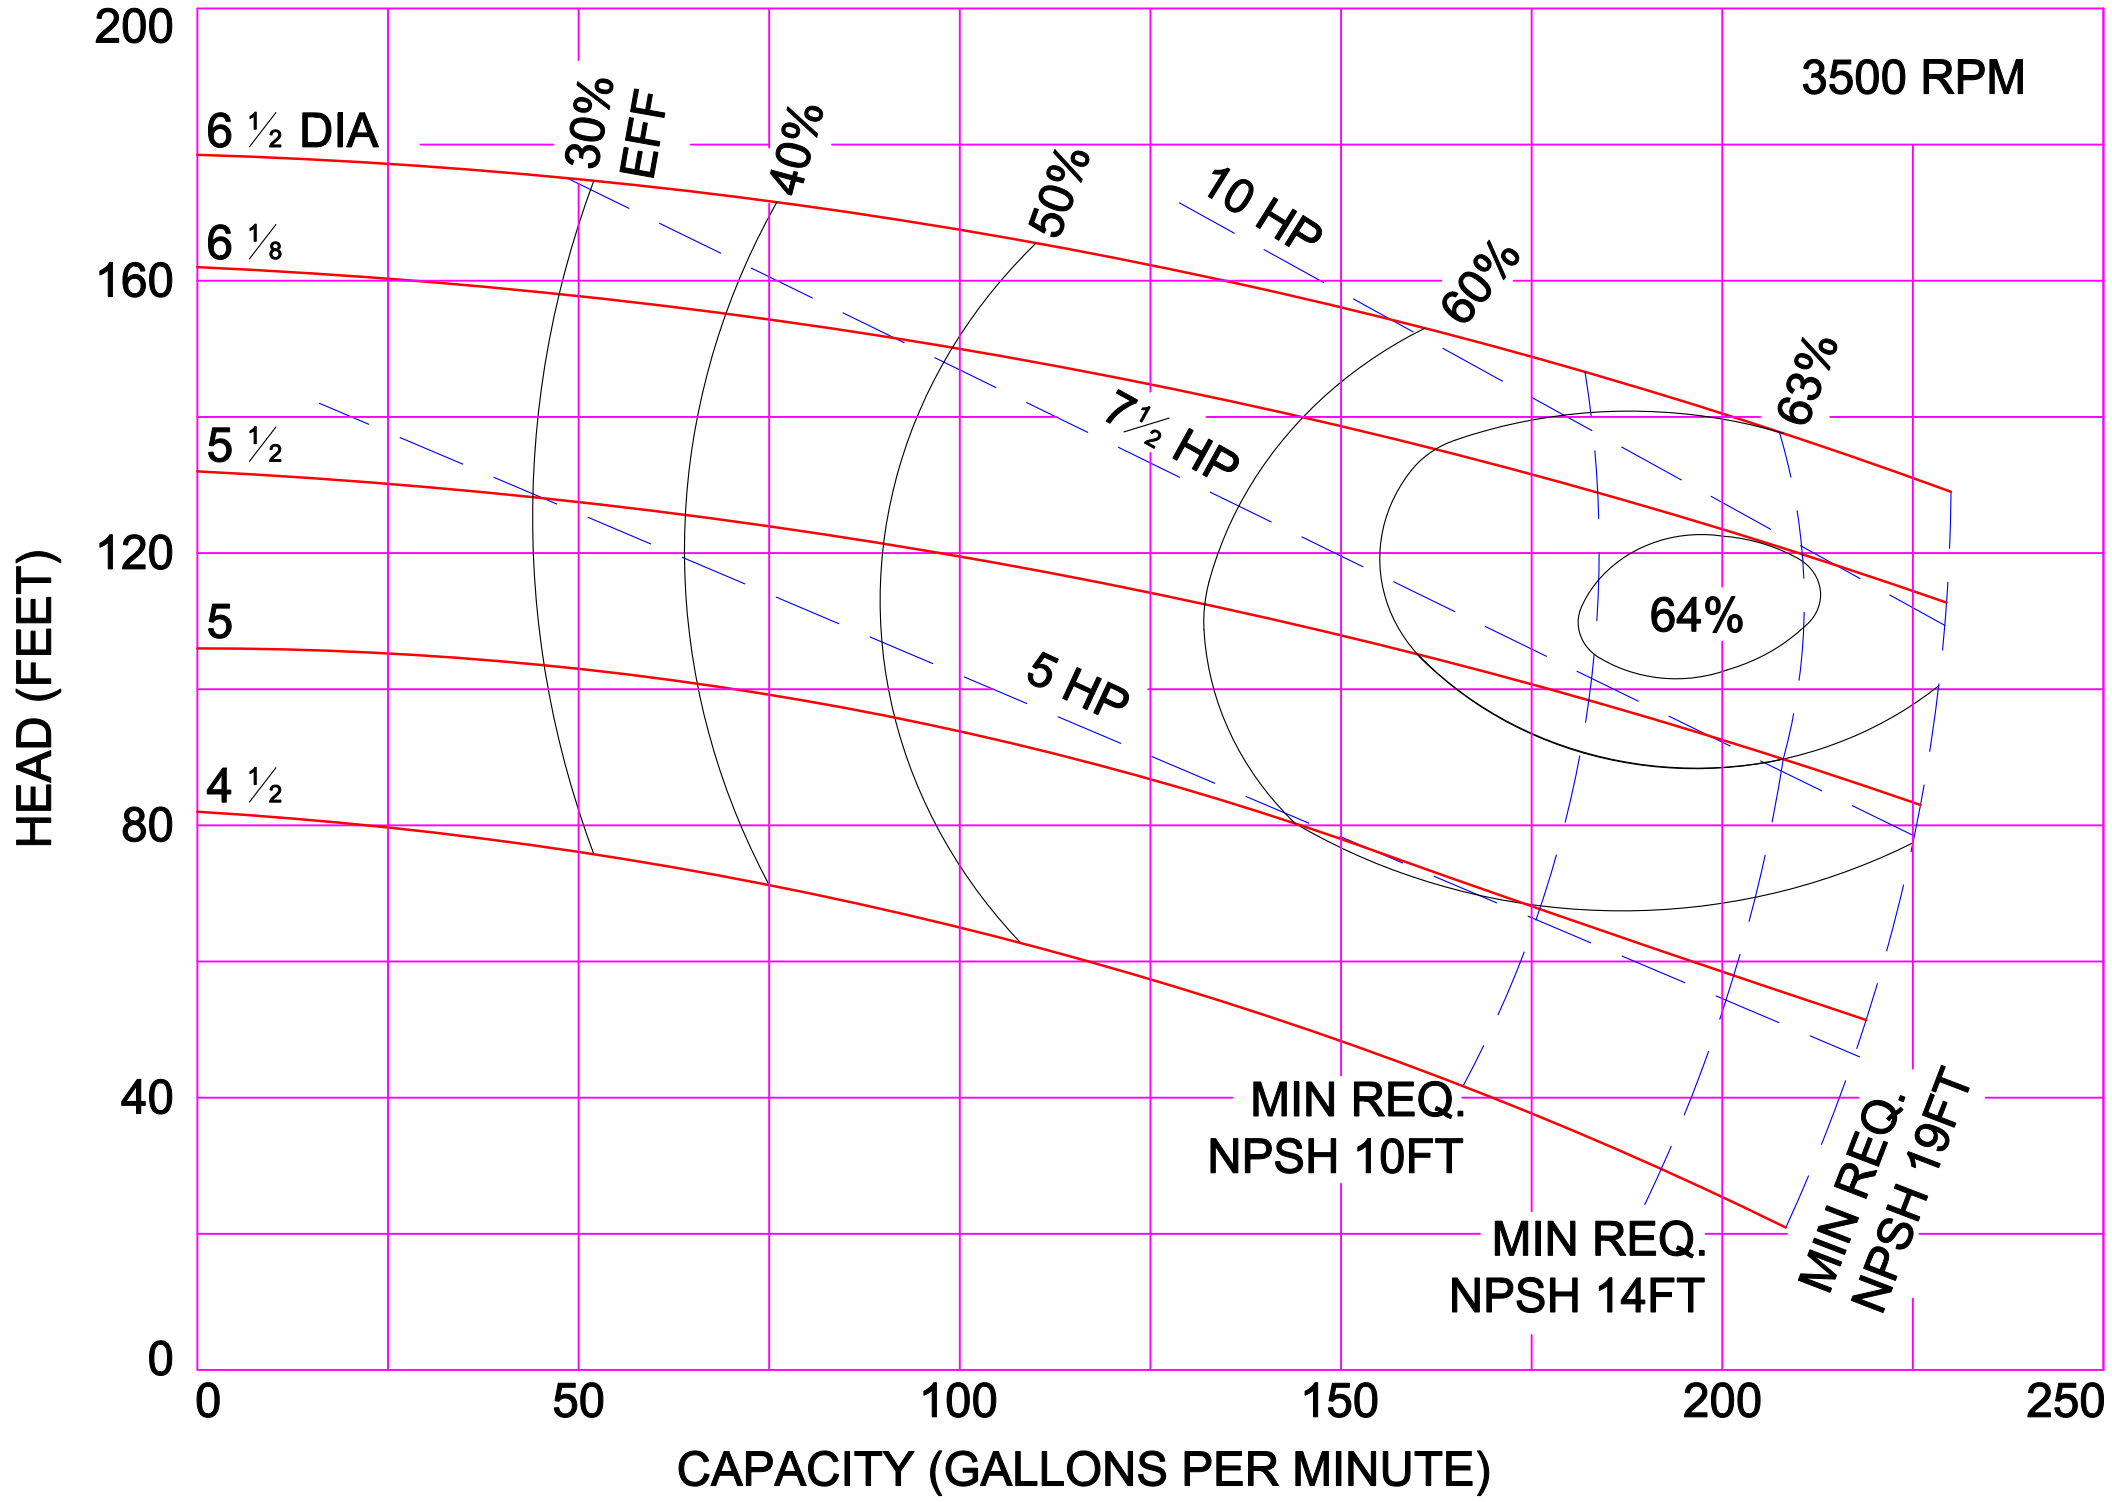

3500 RPM

3500 RPM

AMPCO PUMPS COMPANY, INC.
D-SERIES 3 x 3

AMPCO PUMPS COMPANY, INC.
D-SERIES 4 x 3

3500 RPM

AMPCO PUMPS COMPANY, INC.
D-SERIES 2½ x 2

1750 RPM

AMPCO PUMPS COMPANY, INC.
D-SERIES 3 x 3

1750 RPM

AMPCO PUMPS COMPANY, INC.
D-SERIES 4 x 3

2900 RPM

AMPCO PUMPS COMPANY, INC.
D-SERIES 3 x 2½

AMPCO PUMPS COMPANY, INC.
D-SERIES 3 x 3

AMPCO PUMPS COMPANY, INC.
D-SERIES 4 x 3

2900 RPM

AMPCO PUMPS COMPANY, INC.
D-SERIES COMPOSITE