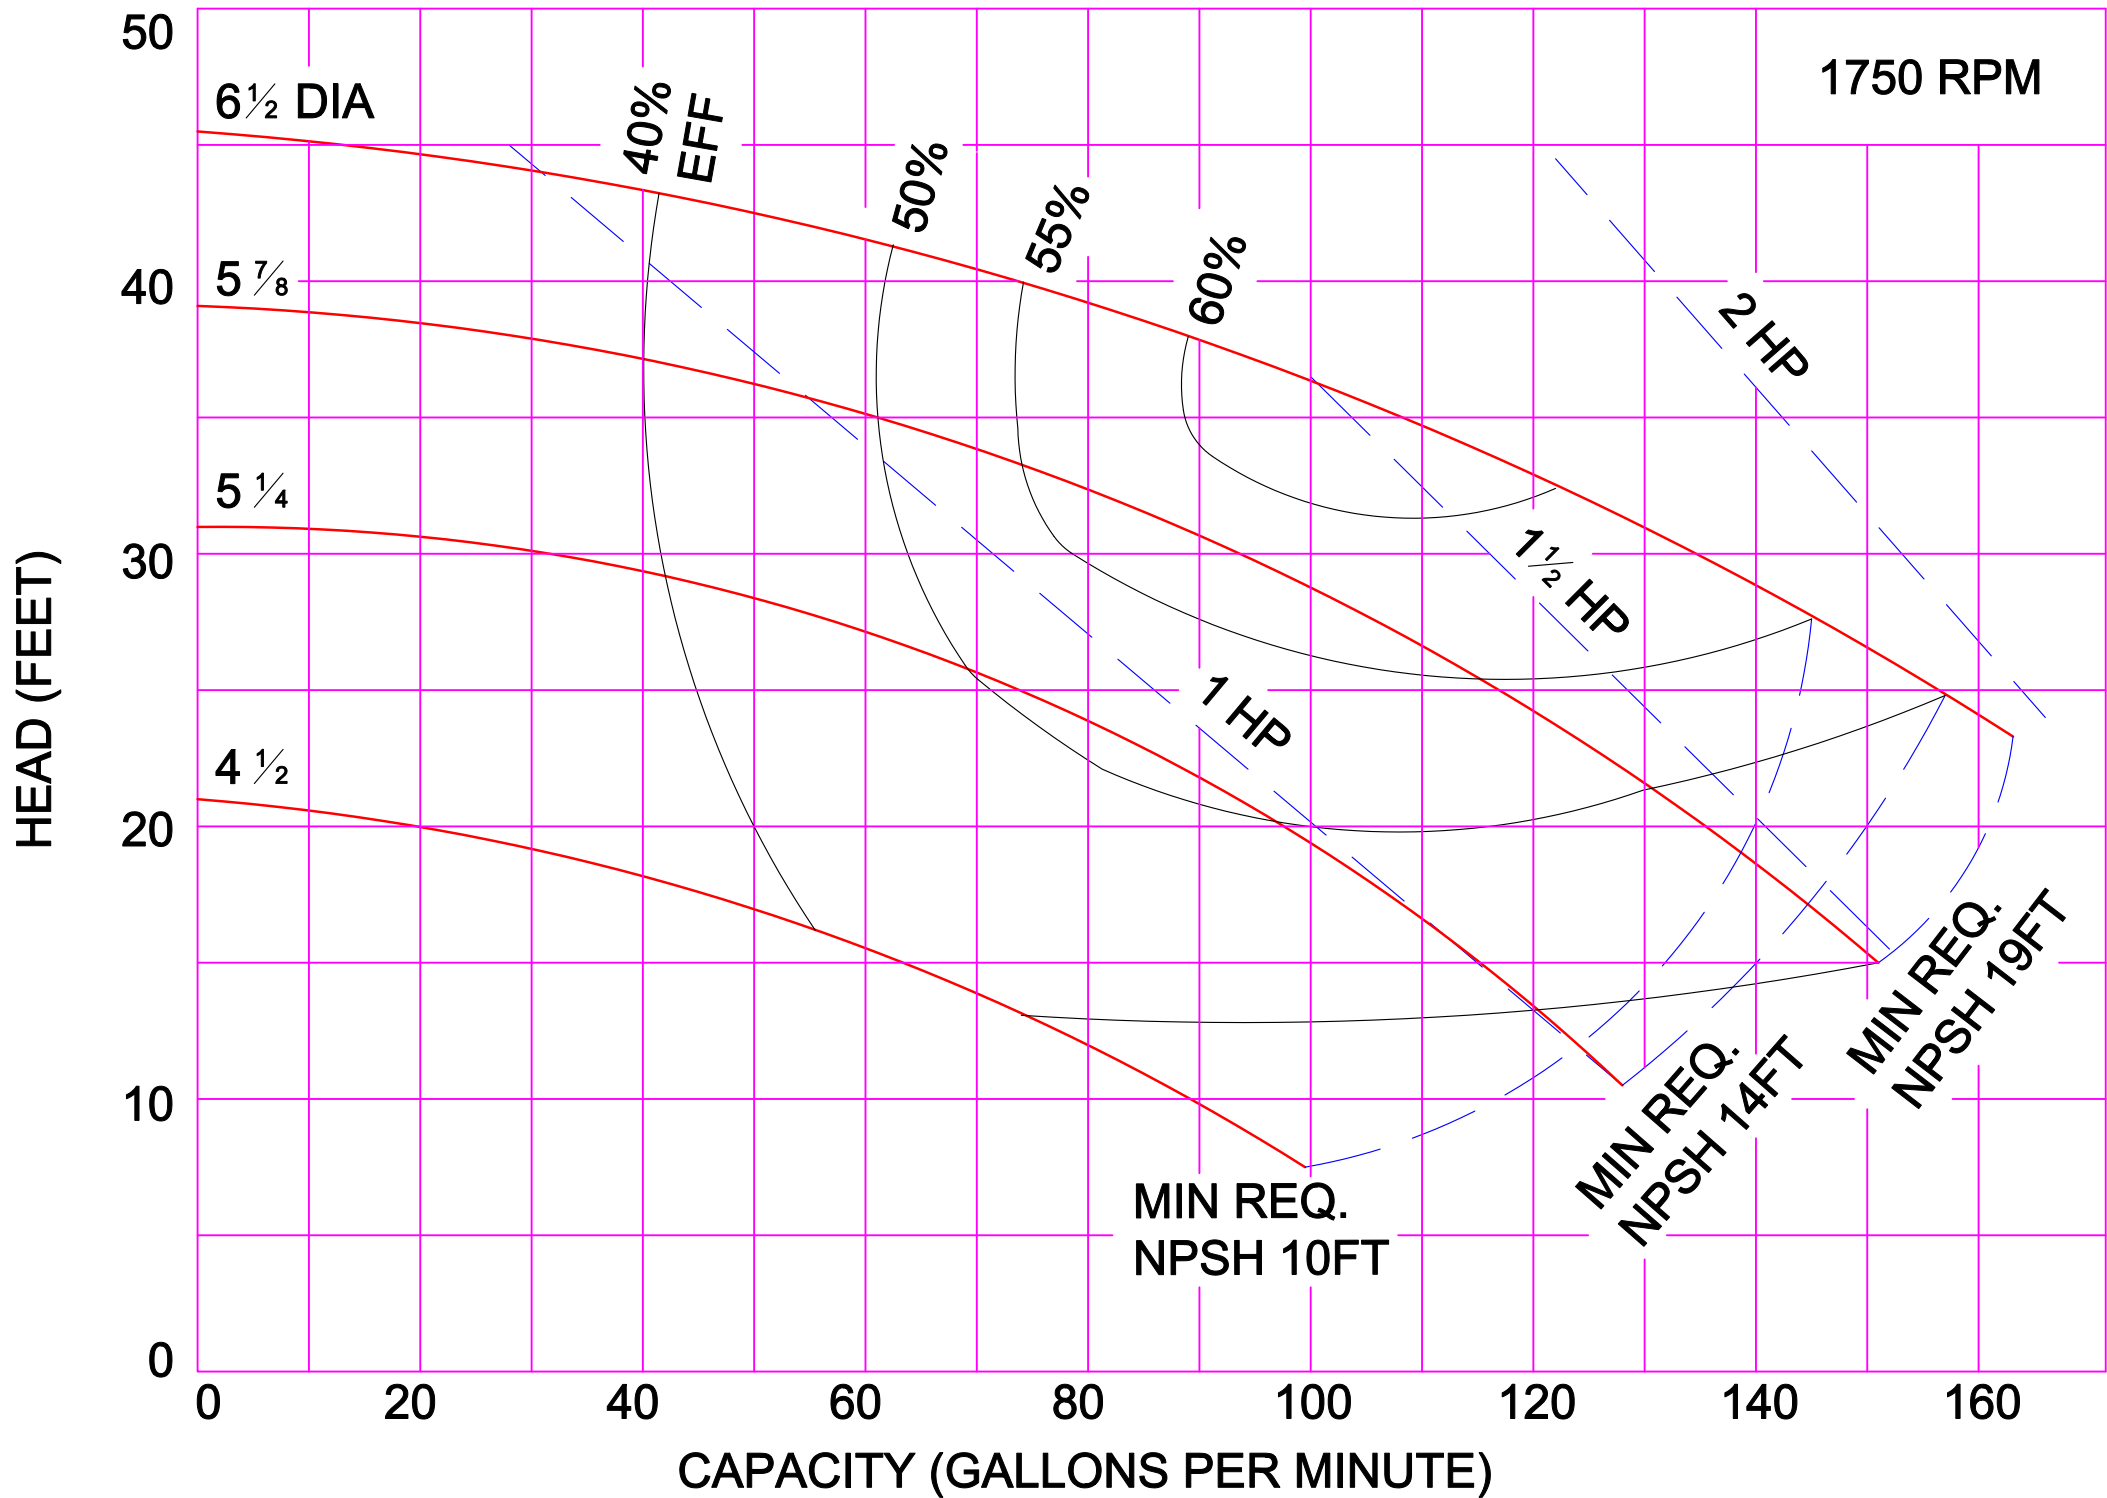

3500 RPM

3500 RPM

AMPCO PUMPS COMPANY, INC.
D-SERIES 3 x 3

AMPCO PUMPS COMPANY, INC.
D-SERIES 4 x 3

3500 RPM

AMPCO PUMPS COMPANY, INC.
D-SERIES 2½ x 2

1750 RPM

AMPCO PUMPS COMPANY, INC.
D-SERIES 3 x 3

1750 RPM

AMPCO PUMPS COMPANY, INC.
D-SERIES 4 x 3

2900 RPM

AMPCO PUMPS COMPANY, INC.
D-SERIES 3 x 2½

AMPCO PUMPS COMPANY, INC.
D-SERIES 3 x 3

AMPCO PUMPS COMPANY, INC.
D-SERIES 4 x 3

2900 RPM

AMPCO PUMPS COMPANY, INC.
D-SERIES COMPOSITE