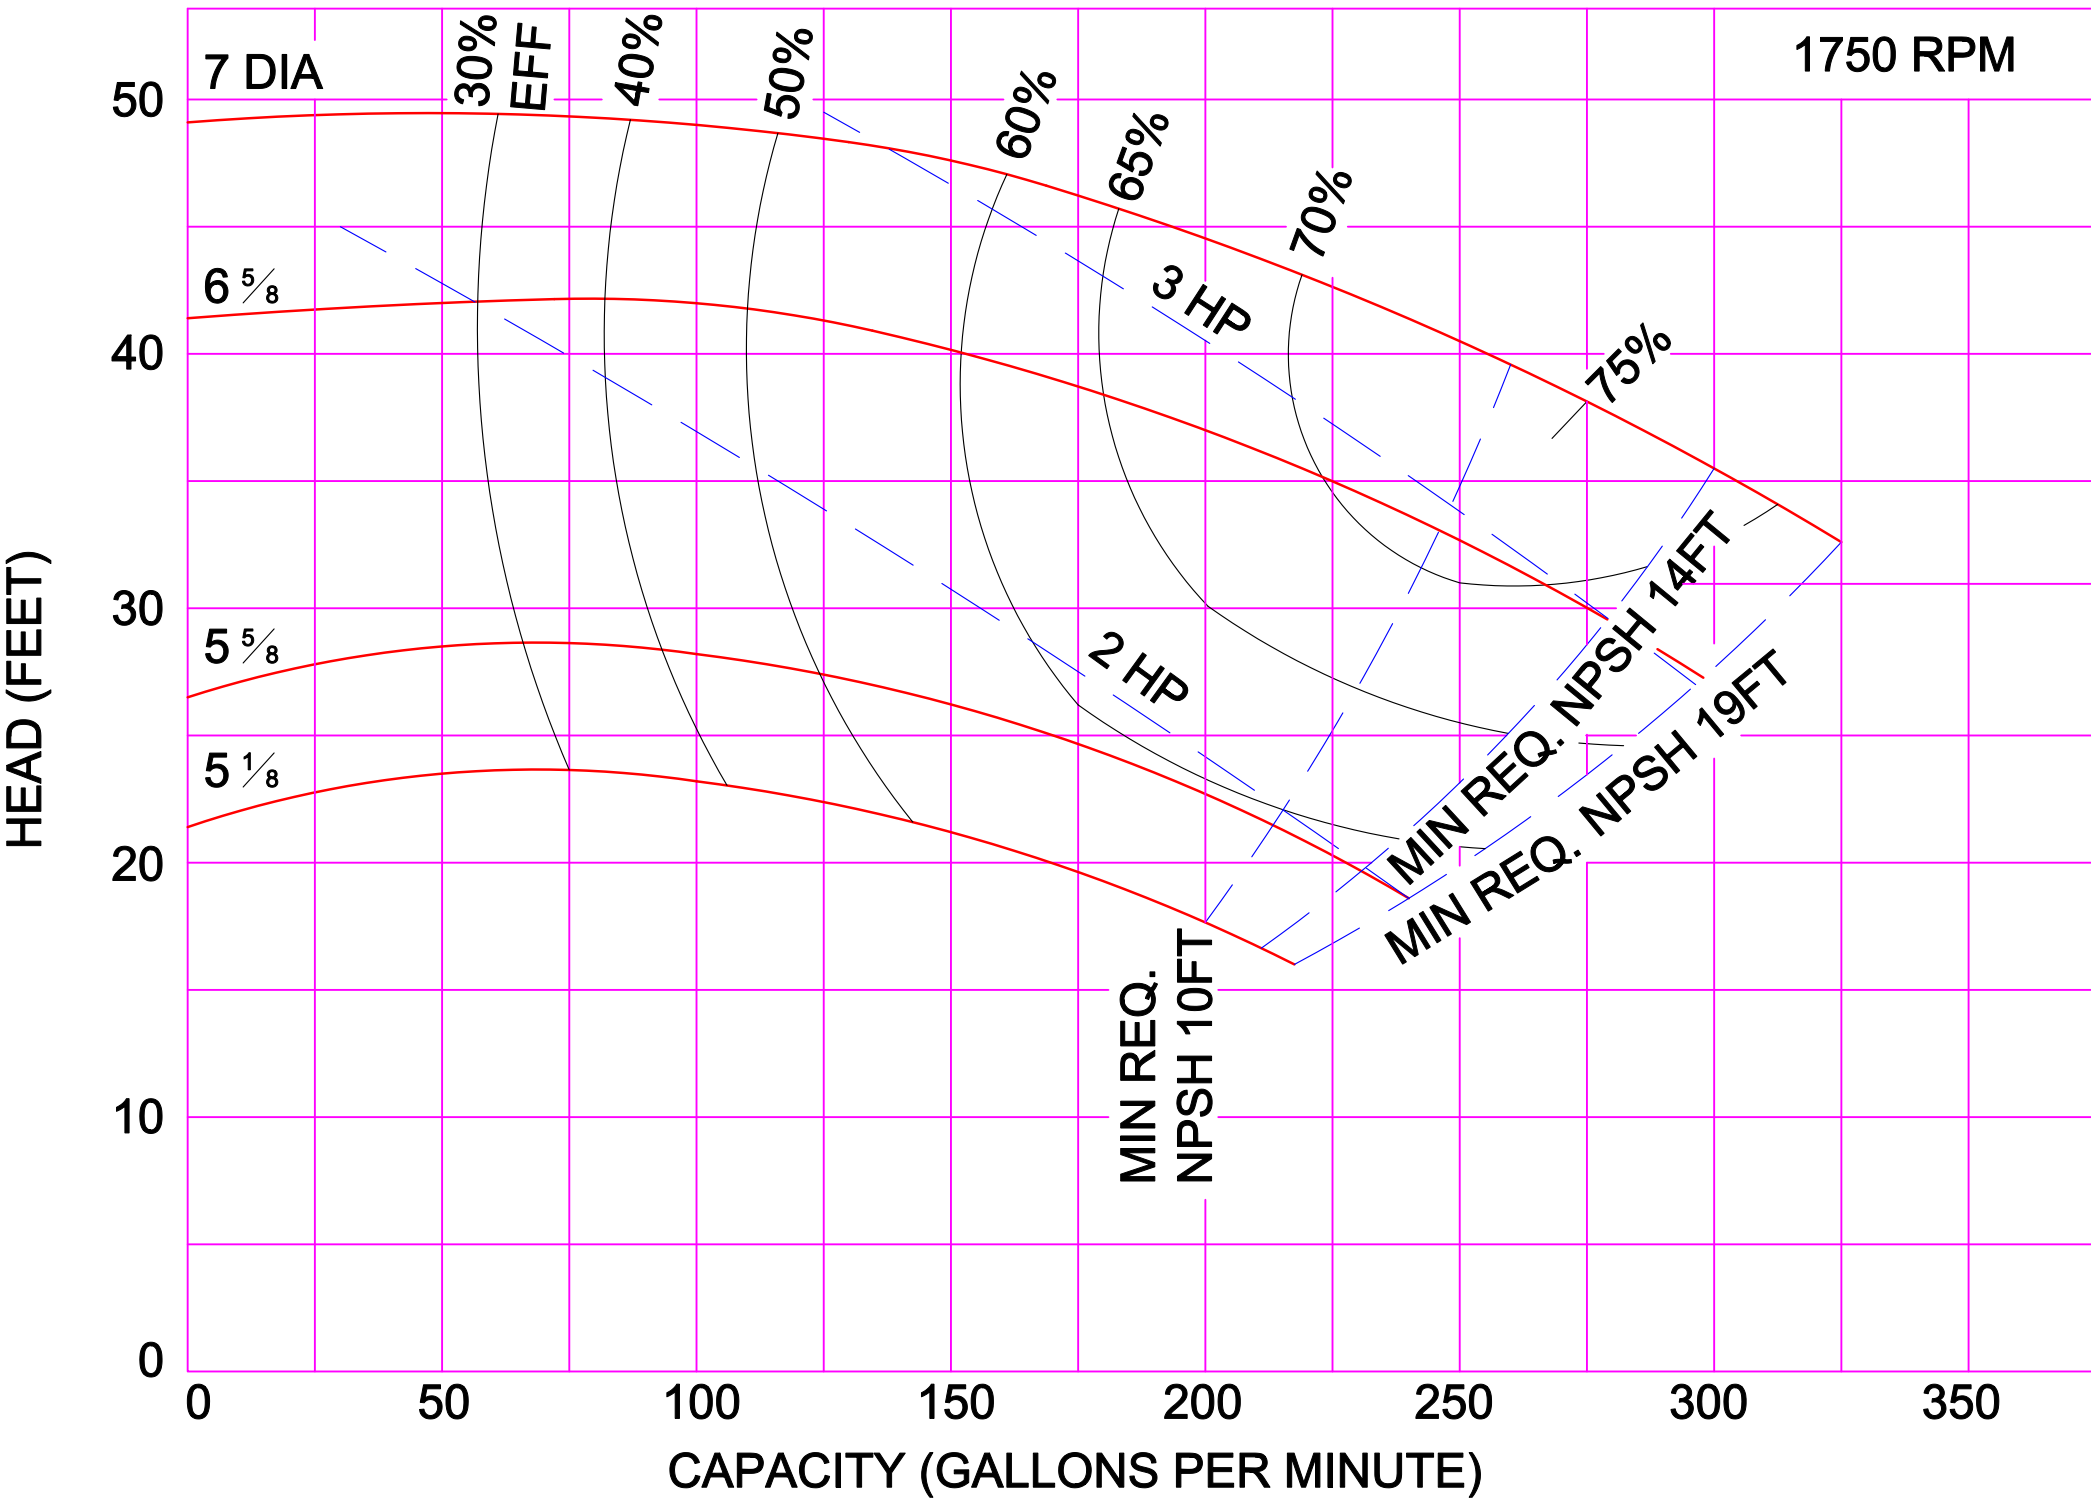

3500 RPM

3500 RPM

AMPCO PUMPS COMPANY, INC.
D-SERIES 3 x 3

AMPCO PUMPS COMPANY, INC.
D-SERIES 4 x 3

3500 RPM

AMPCO PUMPS COMPANY, INC.
D-SERIES 2½ x 2

1750 RPM

AMPCO PUMPS COMPANY, INC.
D-SERIES 3 x 3

1750 RPM

AMPCO PUMPS COMPANY, INC.
D-SERIES 4 x 3

2900 RPM

AMPCO PUMPS COMPANY, INC.
D-SERIES 3 x 2½

AMPCO PUMPS COMPANY, INC.
D-SERIES 3 x 3

AMPCO PUMPS COMPANY, INC.
D-SERIES 4 x 3

2900 RPM

AMPCO PUMPS COMPANY, INC.
D-SERIES COMPOSITE