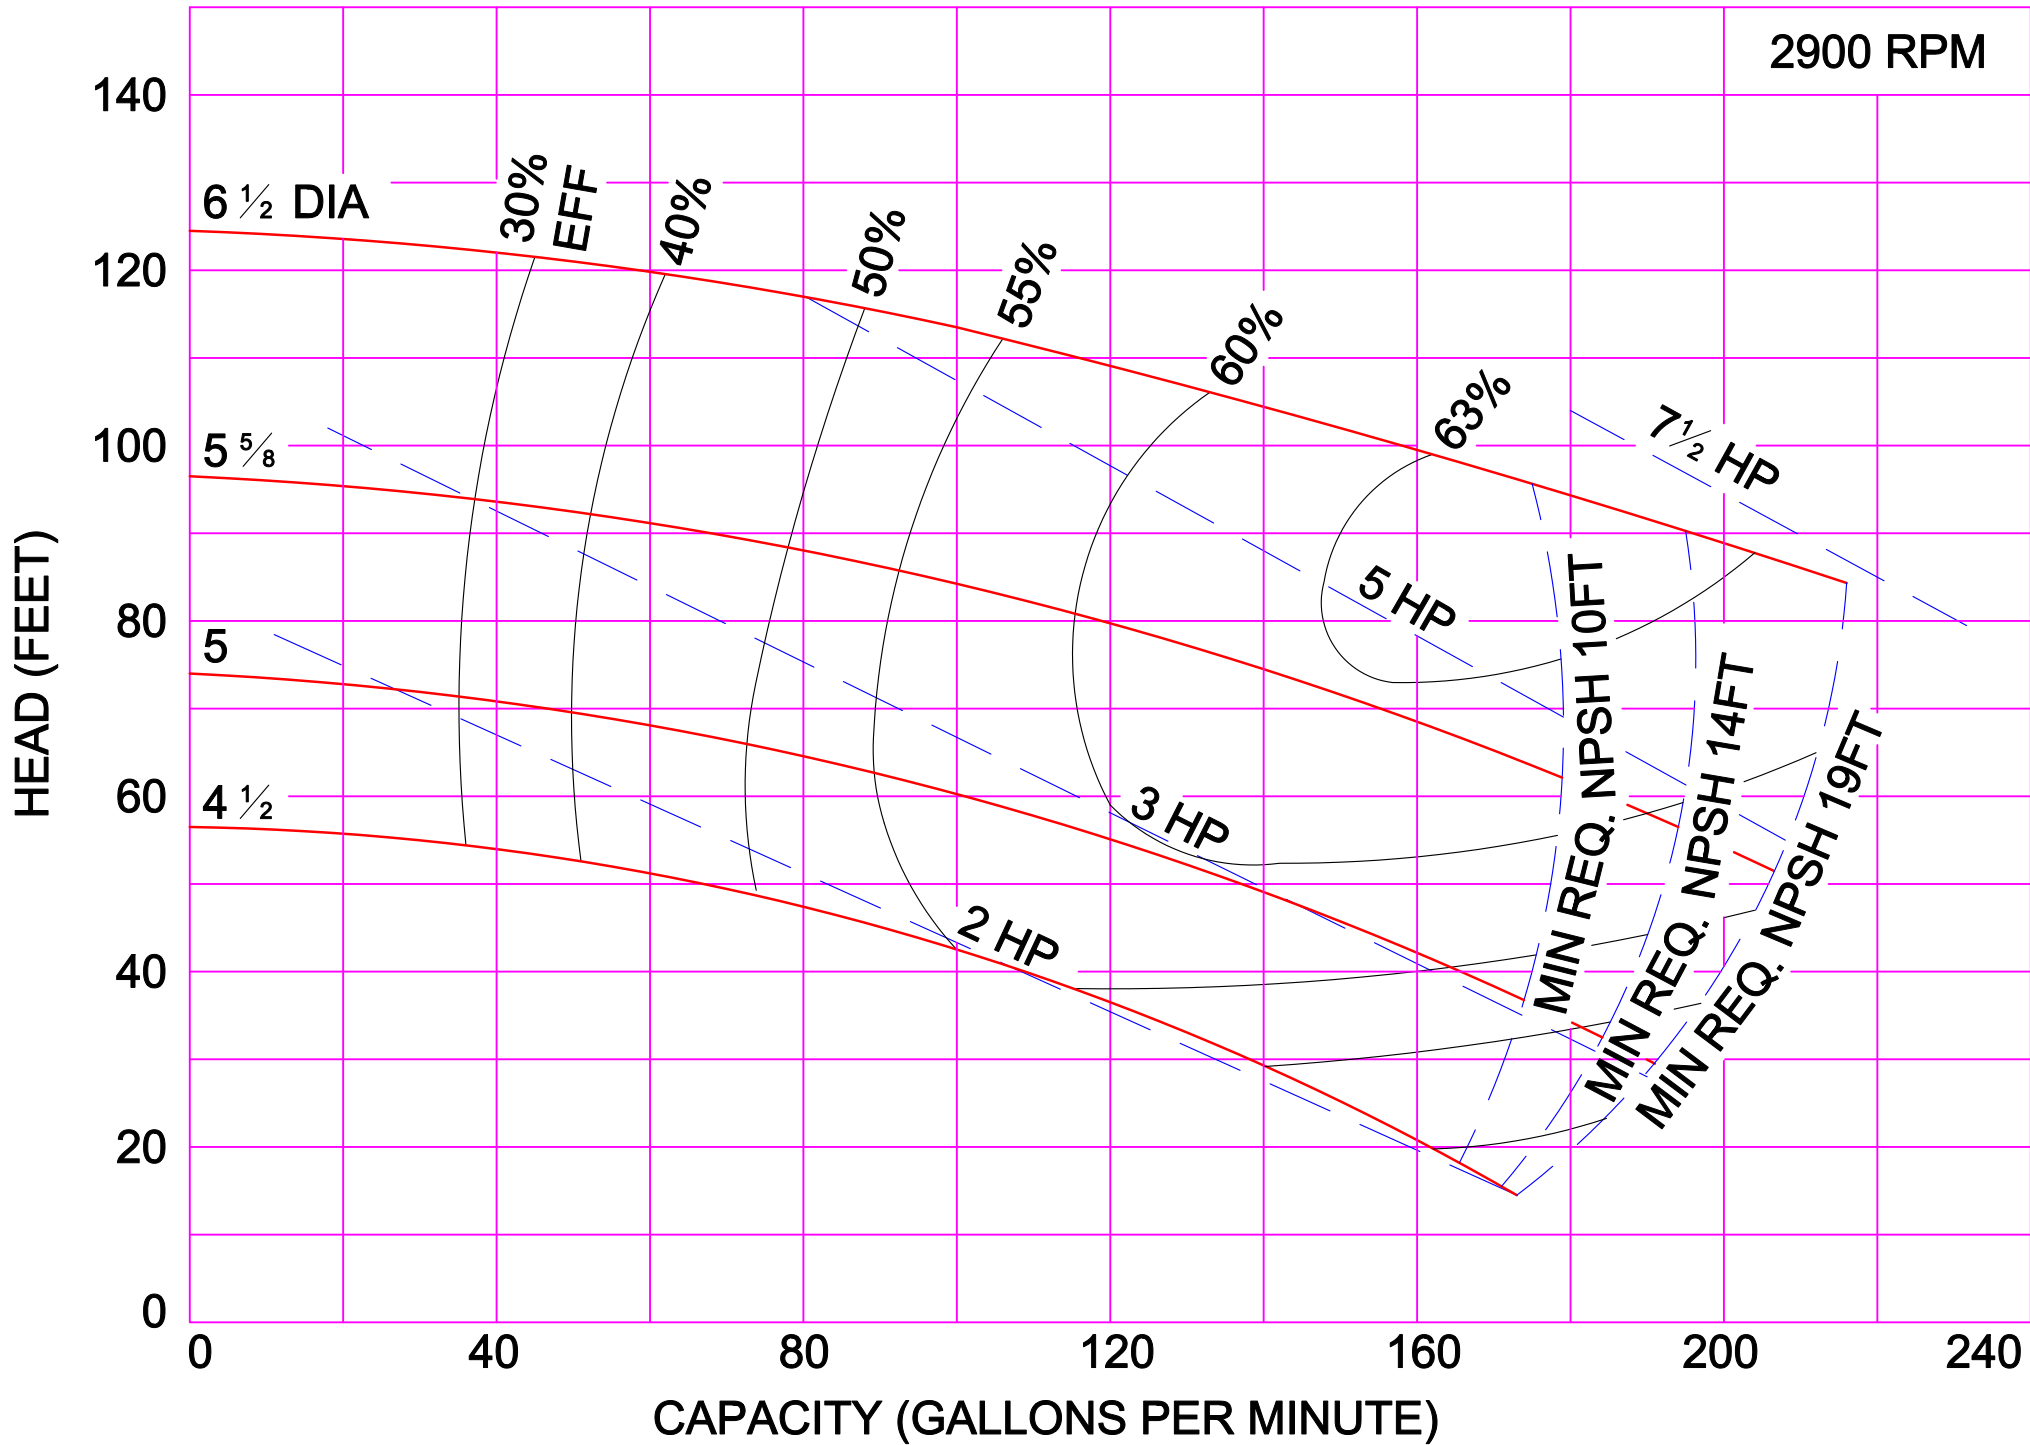

3500 RPM

3500 RPM

AMPCO PUMPS COMPANY, INC.
D-SERIES 3 x 3

AMPCO PUMPS COMPANY, INC.
D-SERIES 4 x 3

3500 RPM

AMPCO PUMPS COMPANY, INC.
D-SERIES 2½ x 2

1750 RPM

AMPCO PUMPS COMPANY, INC.
D-SERIES 3 x 3

1750 RPM

AMPCO PUMPS COMPANY, INC.
D-SERIES 4 x 3

2900 RPM

AMPCO PUMPS COMPANY, INC.
D-SERIES 3 x 2½

AMPCO PUMPS COMPANY, INC.
D-SERIES 3 x 3

AMPCO PUMPS COMPANY, INC.
D-SERIES 4 x 3

2900 RPM

AMPCO PUMPS COMPANY, INC.
D-SERIES COMPOSITE