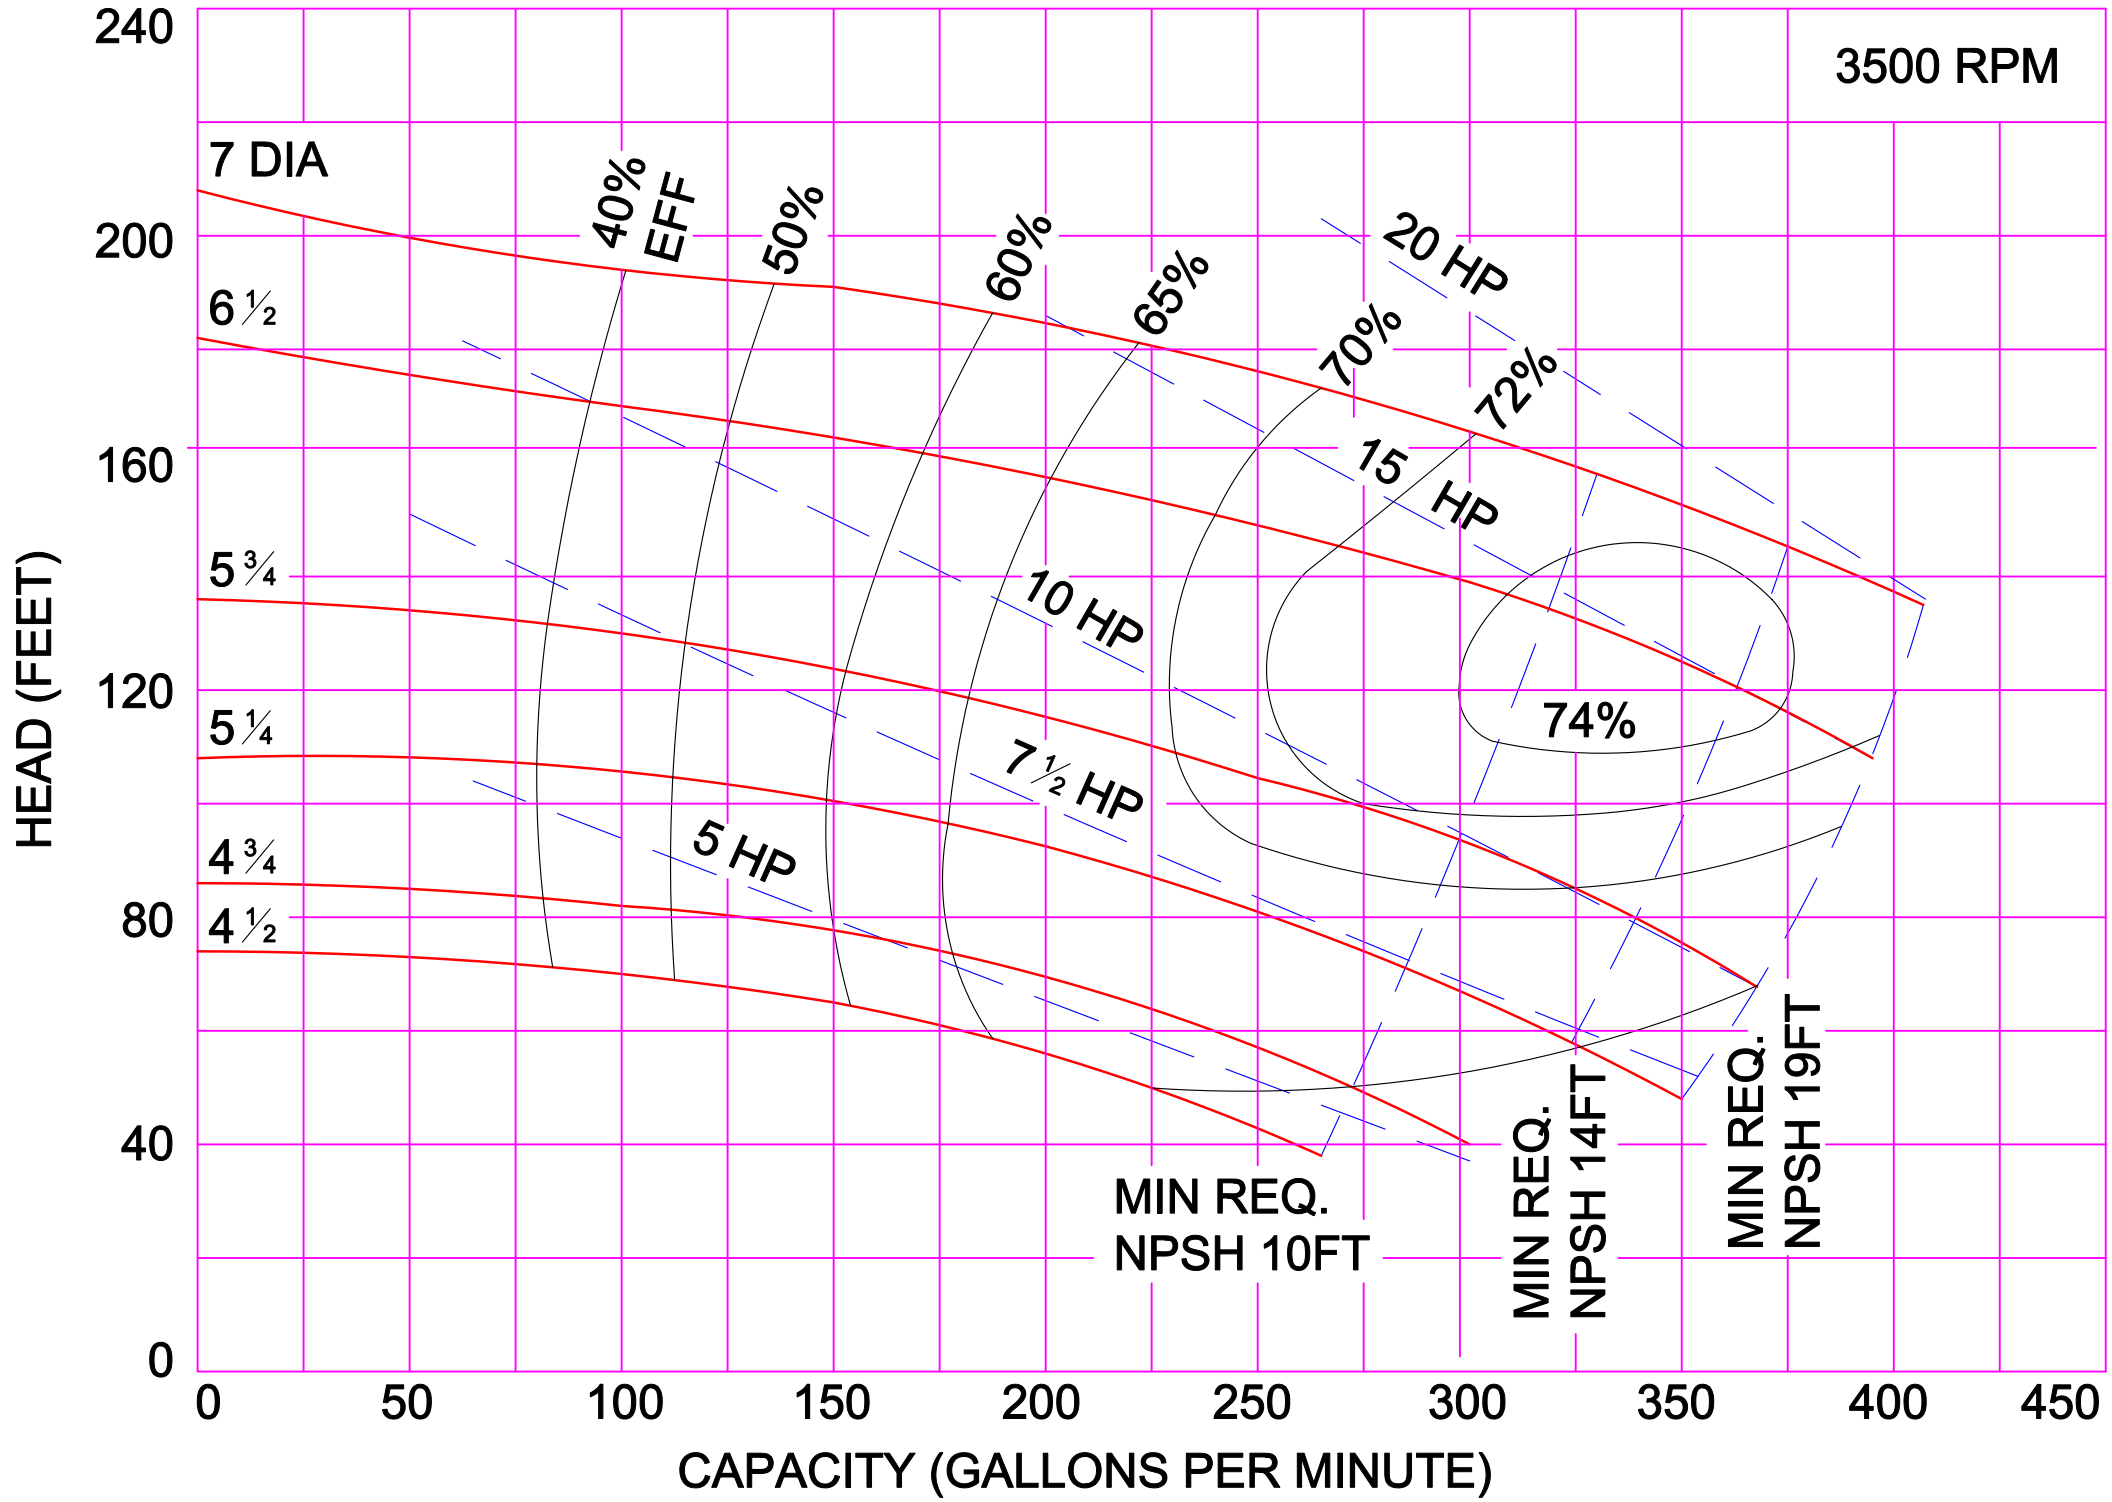

3500 RPM

3500 RPM

AMPCO PUMPS COMPANY, INC.
D-SERIES 3 x 3

AMPCO PUMPS COMPANY, INC.
D-SERIES 4 x 3

3500 RPM

AMPCO PUMPS COMPANY, INC.
D-SERIES 2½ x 2

1750 RPM

AMPCO PUMPS COMPANY, INC.
D-SERIES 3 x 3

1750 RPM

AMPCO PUMPS COMPANY, INC.
D-SERIES 4 x 3

2900 RPM

AMPCO PUMPS COMPANY, INC.
D-SERIES 3 x 2½

AMPCO PUMPS COMPANY, INC.
D-SERIES 3 x 3

AMPCO PUMPS COMPANY, INC.
D-SERIES 4 x 3

2900 RPM

AMPCO PUMPS COMPANY, INC.
D-SERIES COMPOSITE