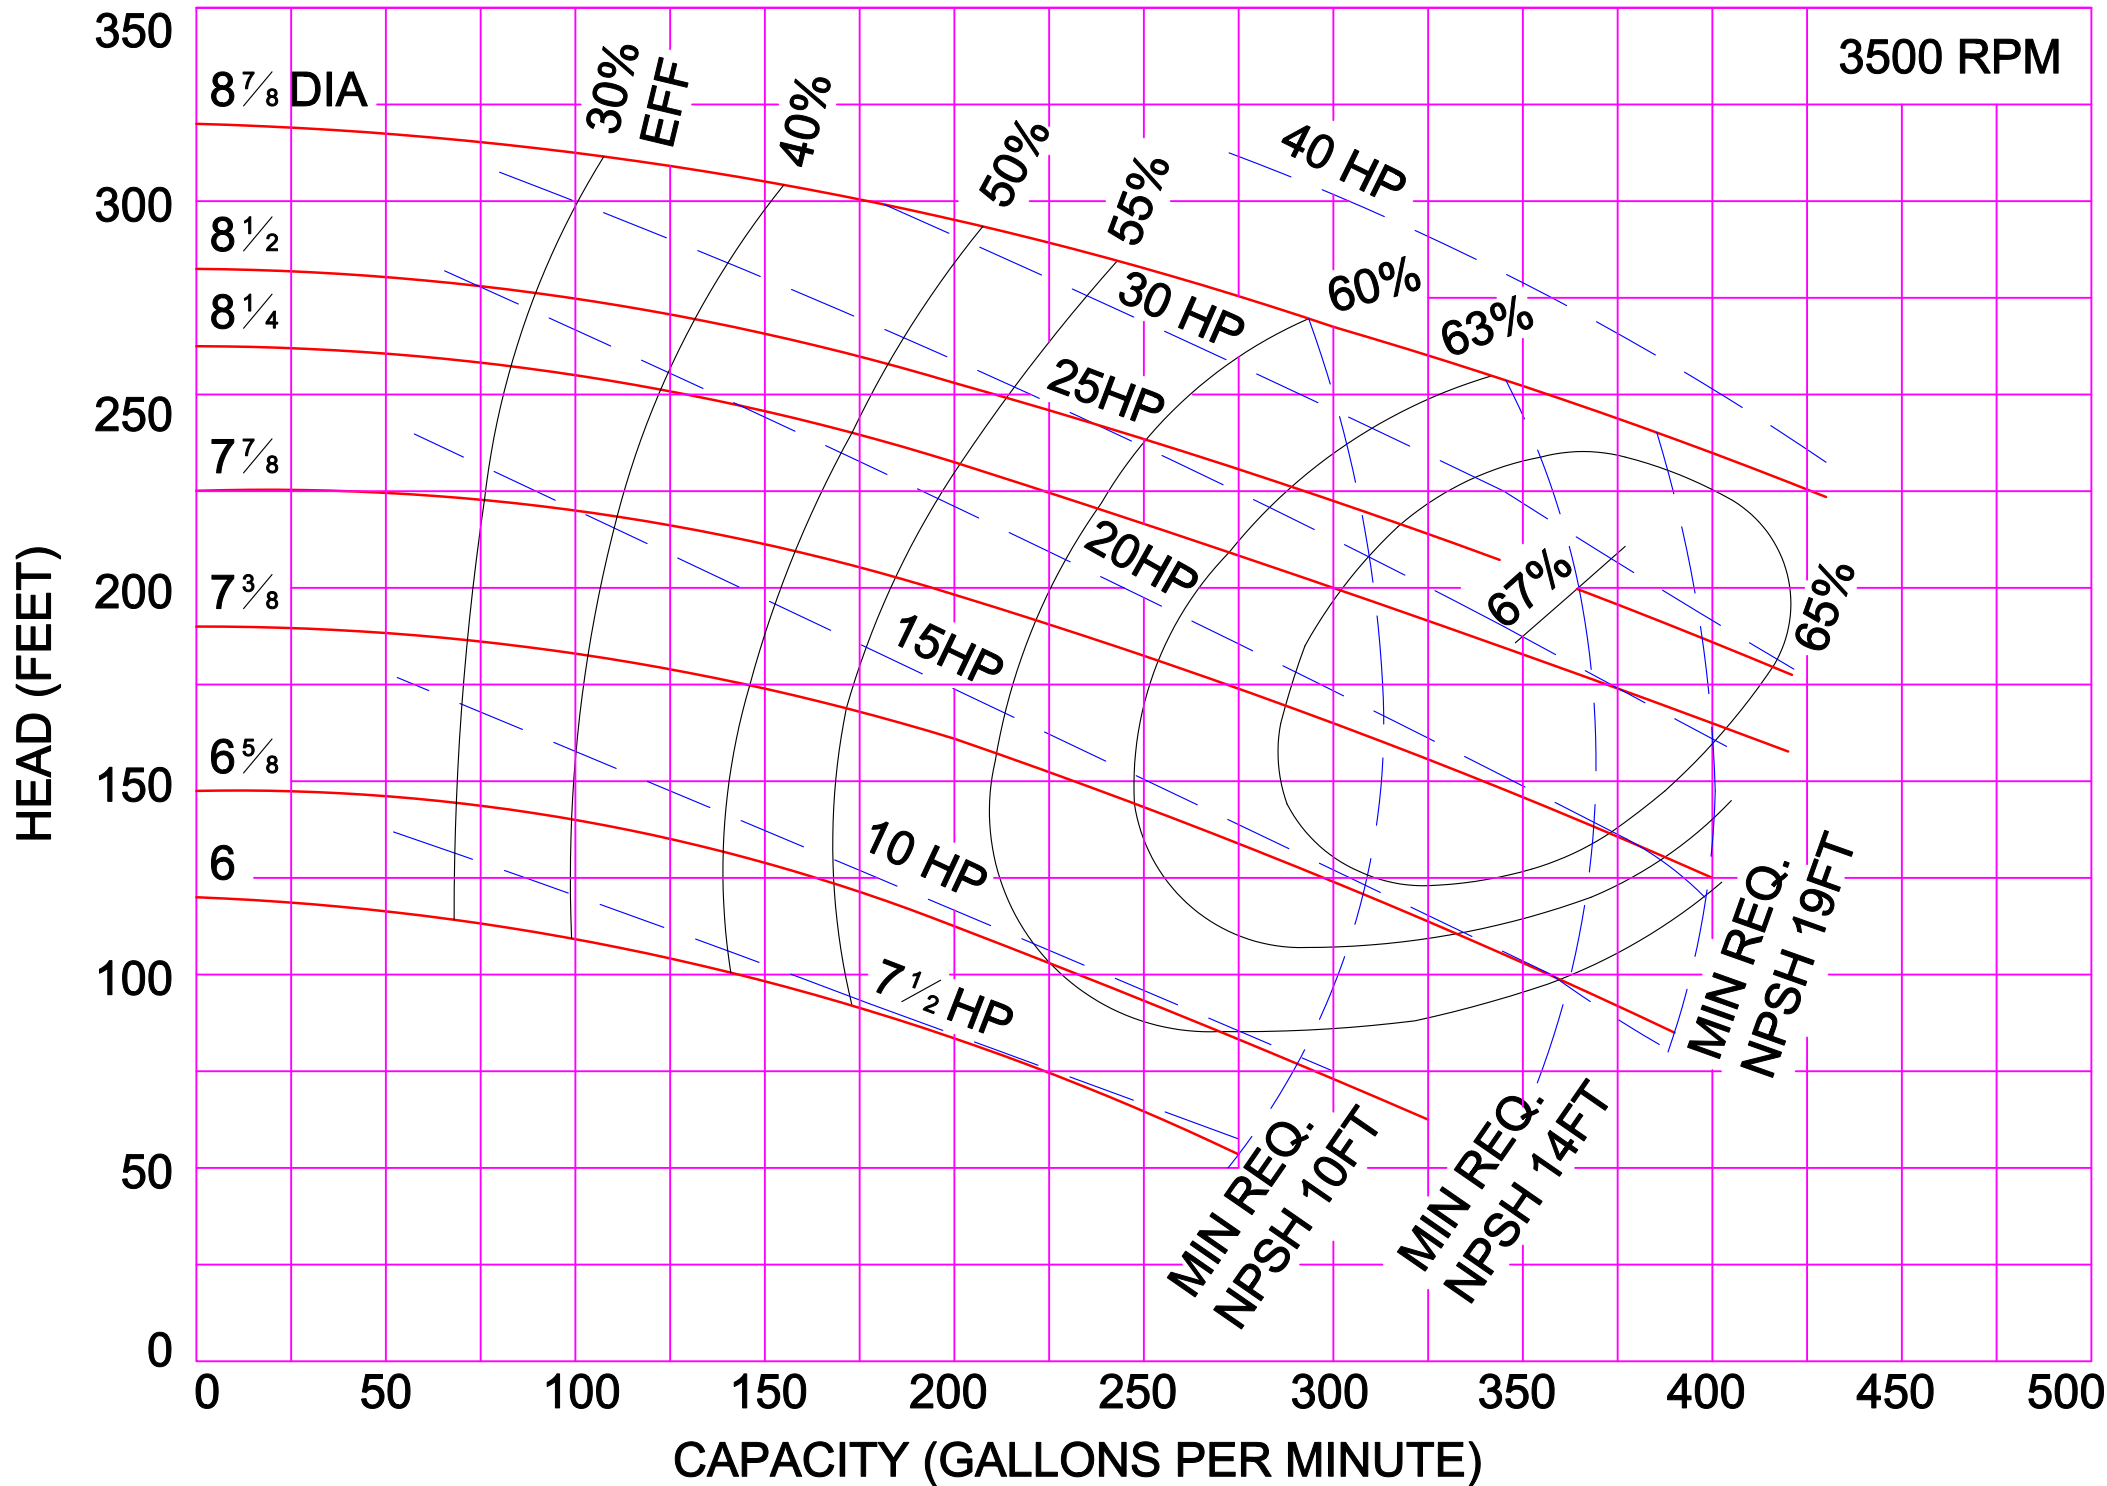

3500 RPM

3500 RPM

AMPCO PUMPS COMPANY, INC.
D-SERIES 3 x 3

AMPCO PUMPS COMPANY, INC.
D-SERIES 4 x 3

3500 RPM

AMPCO PUMPS COMPANY, INC.
D-SERIES 2½ x 2

1750 RPM

AMPCO PUMPS COMPANY, INC.
D-SERIES 3 x 3

1750 RPM

AMPCO PUMPS COMPANY, INC.
D-SERIES 4 x 3

2900 RPM

AMPCO PUMPS COMPANY, INC.
D-SERIES 3 x 2½

AMPCO PUMPS COMPANY, INC.
D-SERIES 3 x 3

AMPCO PUMPS COMPANY, INC.
D-SERIES 4 x 3

2900 RPM

AMPCO PUMPS COMPANY, INC.
D-SERIES COMPOSITE