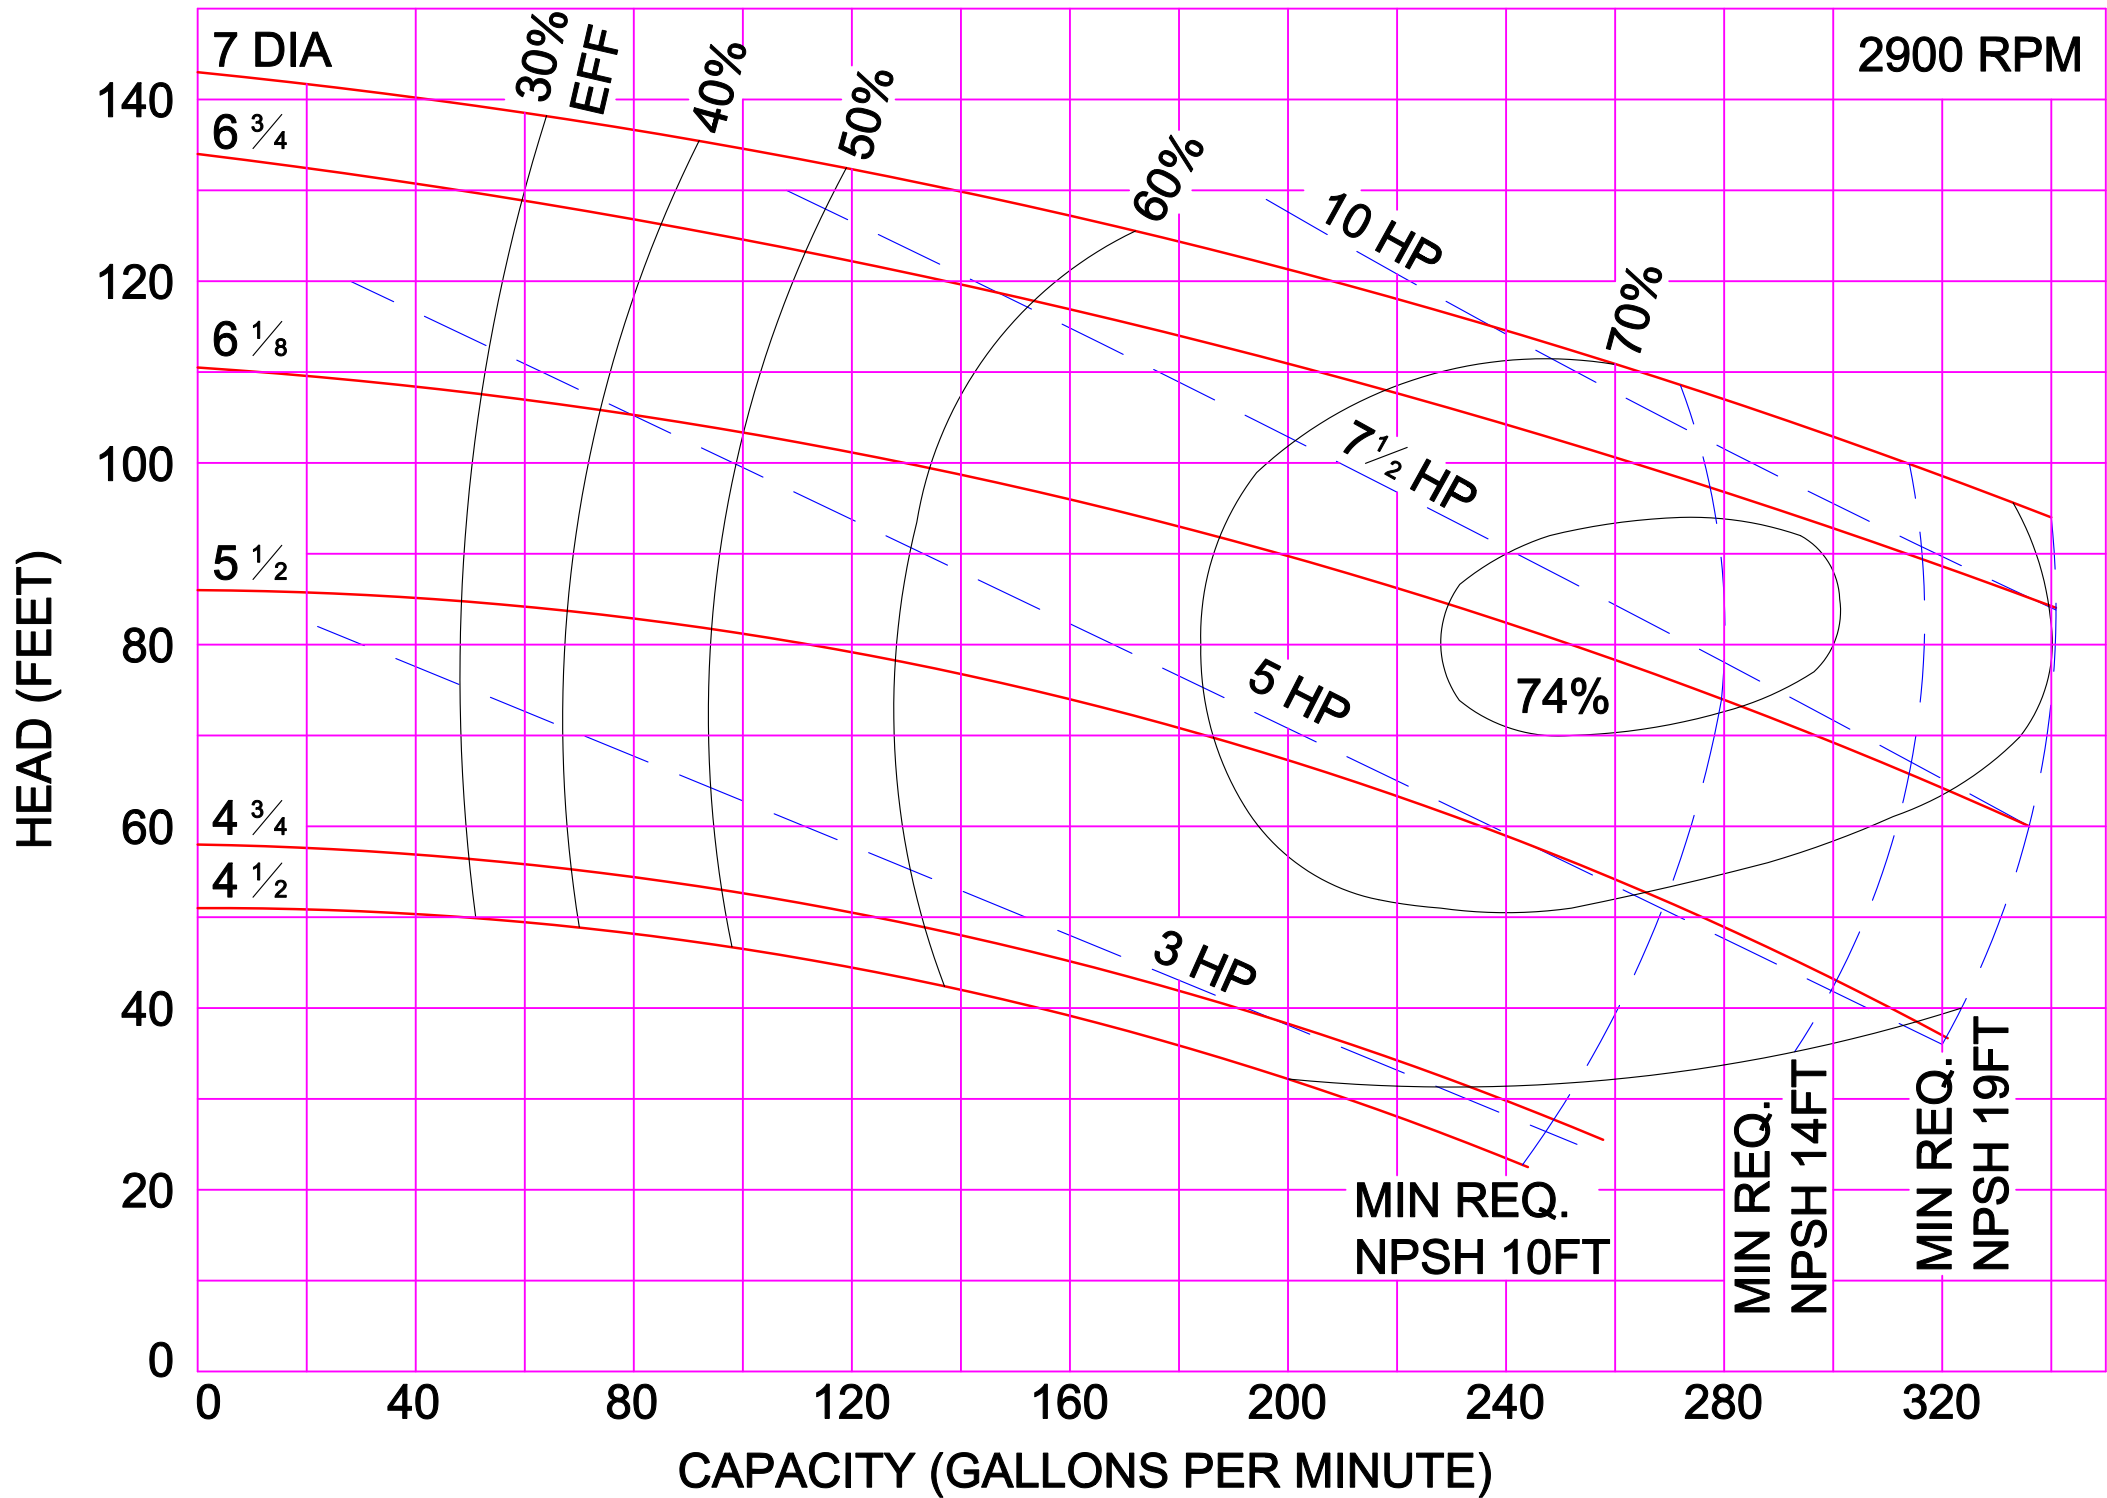

3500 RPM

3500 RPM

AMPCO PUMPS COMPANY, INC.
D-SERIES 3 x 3

AMPCO PUMPS COMPANY, INC.
D-SERIES 4 x 3

3500 RPM

AMPCO PUMPS COMPANY, INC.
D-SERIES 2½ x 2

1750 RPM

AMPCO PUMPS COMPANY, INC.
D-SERIES 3 x 3

1750 RPM

AMPCO PUMPS COMPANY, INC.
D-SERIES 4 x 3

2900 RPM

AMPCO PUMPS COMPANY, INC.
D-SERIES 3 x 2½

AMPCO PUMPS COMPANY, INC.
D-SERIES 3 x 3

AMPCO PUMPS COMPANY, INC.
D-SERIES 4 x 3

2900 RPM

AMPCO PUMPS COMPANY, INC.
D-SERIES COMPOSITE