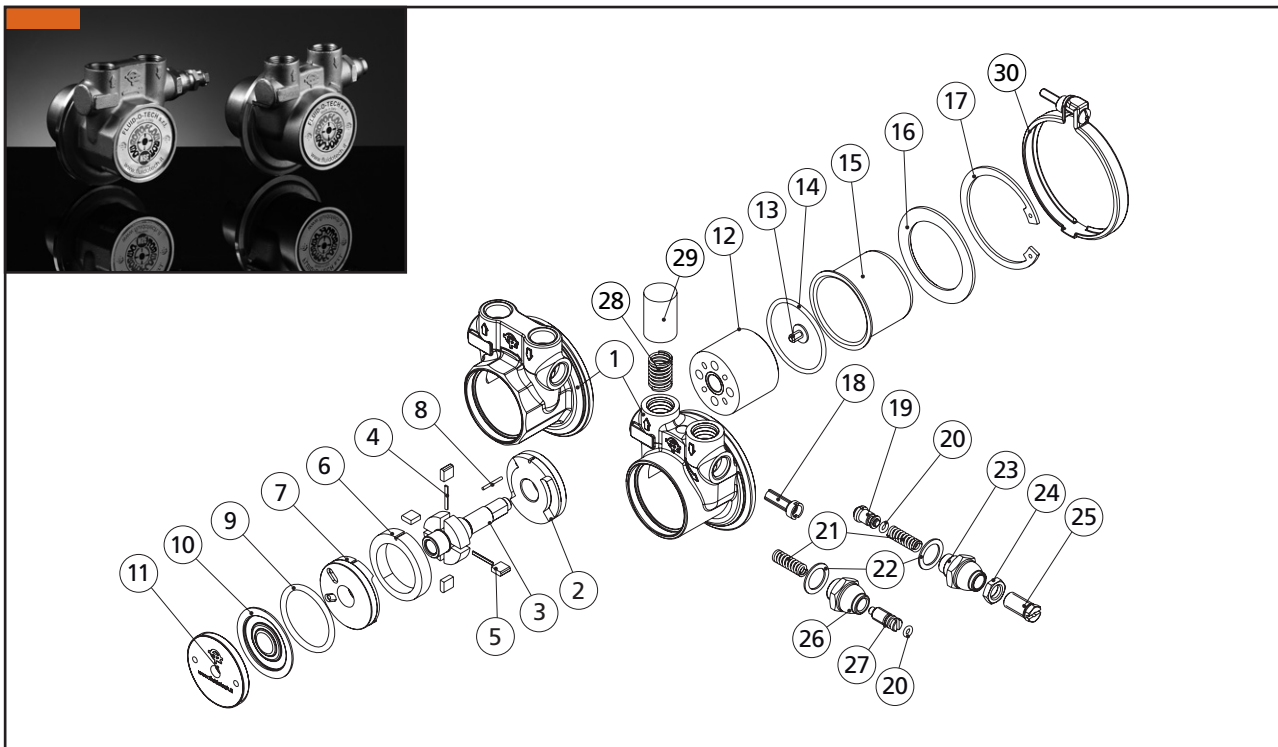

# Fluid-o-Tech TM series magnet drive rotary vane pumps spare parts list

POS.	DESCRIPTION	MATERIAL	CODE	NOTES
1	HOUSING	BRASS	20-01-01	NPT
		S.S.	20-01-06	NPT
2	REAR FLANGE	GRAPHITE	22-03-08	
3	ROTOR	S.S.	32-02-01	
4	PIN	S.S.	22164	30-50 l/h
			22461	70 l/h
			22008	100 l/h
			22085	150 l/h
			22244	200 l/h
5	LINER	GRAPHITE	24-04-03	
			24-05-08	30 l/h
			24-05-09	50 l/h
			24-05-10	70 l/h
			24-05-11	100 l/h
			24-05-12	150 l/h
6	LINER	GRAPHITE	24-05-13	200 l/h
7	FRONT FLANGE	GRAPHITE	22-03-06	
8	ALIGNMENT PIN	S.S.	24-07-01	
9	O-RING	NBR	90-23-13	NSF
		VITON®	90-23-21	
		EPDM	90-23-14	
10	SHAPED DISK	S.S.	22701	
11	THREADED CUP	PLASTIC	22-08-03	

# Fluid-o-Tech TM series magnet drive rotary vane pumps spare parts list

POS.	DESCRIPTION	MATERIAL	CODE	NOTES
12	DRIVEN MAGNET	PLASTIC+FERRITE	201729	
13	SCREW	S.S.	201406	
14	O-RING	NBR	90-23-73	NSF
		VITON®	90-23-48	
		EPDM	90-23-49	
15	MAGNET CUP	S.S.	201300	
16	WASHER	S.S.	200900	
17	SEEGER CIRCLIP	STEEL	201001	
18	OPEN BYPASS VALVE	BRASS	22307	
		PLASTIC	22541	
	SOLID BYPASS VALVE	BRASS	22306	
		PLASTIC	22540	
19	BYPASS PLUNGER	S.S.	22129	
		PLASTIC	20-18-01	
		NBR	90-23-16	NSF
20	BYPASS PLUNGER O-RING	VITON®	90-23-20	
		EPDM	90-23-24	
21	SPRING	S.S.	22505	
22	WASHER	PLASTIC	22-12-01	
23	BALANCED BYPASS NUT	BRASS	22-20-02	
		S.S.	22-20-05	
24	LOCK NUT	BRASS	22168	
25	BALANCED BYPASS SCREW	BRASS	22-17-02	
26	BYPASS NUT	BRASS	22-20-01	
		S.S.	22-20-04	
27	BYPASS SCREW	BRASS	22-17-03	
		S.S.	22520	
28	RETAINER SPRING	S.S.	22023	
29	CAP	SPONGE	22044	
30	CLAMP WITH SCREW	S.S.	202500	