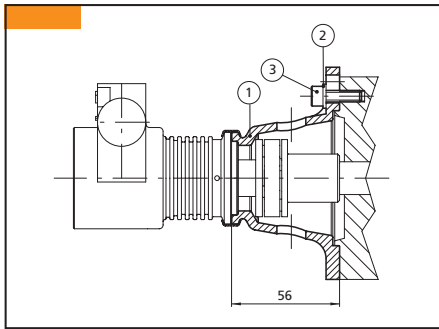

Fluid-o-Tech rotary vane pumps adapters

M71 - B14 (22361)

POS.	DESCRIPTION	MATERIAL	CODE	QUANTITY
1	ADAPTER M71 - B14	PLASTIC	22347	1
2	6 mm FLAT WASHER	STEEL	22358	4
3	SCREW T.C.E.I. M6 X 20 mm	STEEL	22359	4

M80 - B14 (28036)

POS.	DESCRIPTION	MATERIAL	CODE	QUANTITY
1	ADAPTER M80 - B14	PLASTIC	28031	1
2	6 mm FLAT WASHER	STEEL	22358	4
3	SCREW T.C.E.I. M6 X 35 mm	STEEL	28033	4

NEMA 56C (22388)

POS.	DESCRIPTION	MATERIAL	CODE	QUANTITY
1	ADAPTER FOR NEMA 56C	PLASTIC	22385	1
2	10 MM FLAT WASHER	STEEL	210903	4
3	SCREW T.C.E.I. 3/8" -16 X 1-1/2"	STEEL	22390	4

Note: Dimensions in mm

Fluid-o-Tech rotary vane pumps couplings

M71 - B14 (22350)

POS.	DESCRIPTION	MATERIAL	CODE	QUANTITY
1	COUPLING WITH 14 mm BORE	BRASS	22235	1
2	BUMPER	RUBBER	22039	1
3	COUPLING - FLAT SIDE	BRASS	22346	1

M80 - B14 (28035)

POS.	DESCRIPTION	MATERIAL	CODE	QUANTITY
1	COUPLING WITH 19 mm BORE	CAST IRON	28032/1	1
2	SET SCREW M6 X 8 mm	STEEL	28034	1
3	BUMPER	RUBBER	28032/3	1
4	COUPLING - FLAT SIDE	CAST IRON	28032/2	1