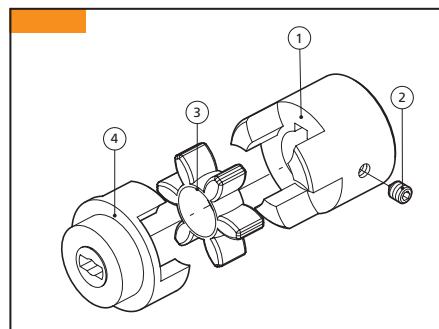

M80 - B14 (28036)

POS.	DESCRIPTION	MATERIAL	CODE	QUANTITY
1	ADAPTER M80 - B14	PLASTIC	28031	1
2	6 mm FLAT WASHER	STEEL	22358	4
3	SCREW T.C.E.I. M6 X 35 mm	STEEL	28033	4

NEMA 56C (22388)

POS.	DESCRIPTION	MATERIAL	CODE	QUANTITY
1	ADAPTER FOR NEMA 56C	PLASTIC	22385	1
2	10 MM FLAT WASHER	STEEL	210903	4
3	SCREW T.C.E.I. 3/8" -16 X 1-1/2"	STEEL	22390	4

Note: Dimensions in mm

Fluid-o-Tech rotary vane pumps couplings

M71 - B14 (22350)

POS.	DESCRIPTION	MATERIAL	CODE	QUANTITY
1	COUPLING WITH 14 mm BORE	BRASS	22235	1
2	BUMPER	RUBBER	22039	1
3	COUPLING - FLAT SIDE	BRASS	22346	1

M80 - B14 (28035)

POS.	DESCRIPTION	MATERIAL	CODE	QUANTITY
1	COUPLING WITH 19 mm BORE	CAST IRON	28032/1	1
2	SET SCREW M6 X 8 mm	STEEL	28034	1
3	BUMPER	RUBBER	28032/3	1
4	COUPLING - FLAT SIDE	CAST IRON	28032/2	1

NEMA 56C (22387)

POS.	DESCRIPTION	MATERIAL	CODE	QUANTITY
1	COUPLING WITH 5/8" BORE	CAST IRON	22386/1	1
2	SET SCREW M6 X 8 mm	STEEL	90-03-05	1
3	SPIDER	RUBBER	28032/3	1
4	COUPLING - FLAT SIDE	CAST IRON	28032/2	1