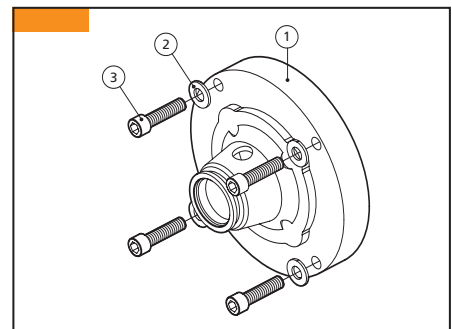

Fluid-o-Tech rotary vane pumps adapters

M71 - B14 (22361)

POS.	DESCRIPTION	MATERIAL	CODE	QUANTITY
1	ADAPTER M71 - B14	PLASTIC	22347	1
2	6 mm FLAT WASHER	STEEL	22358	4
3	SCREW T.C.E.I. M6 X 20 mm	STEEL	22359	4

M80 - B14 (28036)

POS.	DESCRIPTION	MATERIAL	CODE	QUANTITY
1	ADAPTER M80 - B14	PLASTIC	28031	1
2	6 mm FLAT WASHER	STEEL	22358	4
3	SCREW T.C.E.I. M6 X 35 mm	STEEL	28033	4

NEMA 56C (22388)

POS.	DESCRIPTION	MATERIAL	CODE	QUANTITY
1	ADAPTER FOR NEMA 56C	PLASTIC	22385	1
2	10 MM FLAT WASHER	STEEL	210903	4
3	SCREW T.C.E.I. 3/8" -16 X 1-1/2"	STEEL	22390	4

Note: Dimensions in mm

Fluid-o-Tech rotary vane pumps couplings

M71 - B14 (22350)

POS.	DESCRIPTION	MATERIAL	CODE	QUANTITY
1	COUPLING WITH 14 mm BORE	BRASS	22235	1
2	BUMPER	RUBBER	22039	1
3	COUPLING - FLAT SIDE	BRASS	22346	1

M80 - B14 (28035)

POS.	DESCRIPTION	MATERIAL	CODE	QUANTITY
1	COUPLING WITH 19 mm BORE	CAST IRON	28032/1	1
2	SET SCREW M6 X 8 mm	STEEL	28034	1
3	BUMPER	RUBBER	28032/3	1
4	COUPLING - FLAT SIDE	CAST IRON	28032/2	1