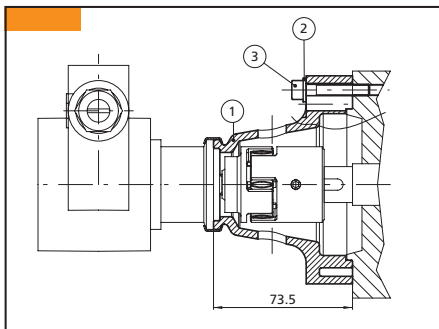

Fluid-o-Tech rotary vane pumps adapters

M71 - B14 (22361)

POS.	DESCRIPTION	MATERIAL	CODE	QUANTITY
1	ADAPTER M71 - B14	PLASTIC	22347	1
2	6 mm FLAT WASHER	STEEL	22358	4
3	SCREW T.C.E.I. M6 X 20 mm	STEEL	22359	4

M80 - B14 (28036)

POS.	DESCRIPTION	MATERIAL	CODE	QUANTITY
1	ADAPTER M80 - B14	PLASTIC	28031	1
2	6 mm FLAT WASHER	STEEL	22358	4
3	SCREW T.C.E.I. M6 X 35 mm	STEEL	28033	4

NEMA 56C (22388)

POS.	DESCRIPTION	MATERIAL	CODE	QUANTITY
1	ADAPTER FOR NEMA 56C	PLASTIC	22385	1
2	10 MM FLAT WASHER	STEEL	210903	4
3	SCREW T.C.E.I. 3/8" -16 X 1-1/2"	STEEL	22390	4

Note: Dimensions in mm

Fluid-o-Tech rotary vane pumps couplings

M71 - B14 (22350)

POS.	DESCRIPTION	MATERIAL	CODE	QUANTITY
1	COUPLING WITH 14 mm BORE	BRASS	22235	1
2	BUMPER	RUBBER	22039	1
3	COUPLING - FLAT SIDE	BRASS	22346	1

M80 - B14 (28035)

POS.	DESCRIPTION	MATERIAL	CODE	QUANTITY
1	COUPLING WITH 19 mm BORE	CAST IRON	28032/1	1
2	SET SCREW M6 X 8 mm	STEEL	28034	1
3	BUMPER	RUBBER	28032/3	1
4	COUPLING - FLAT SIDE	CAST IRON	28032/2	1