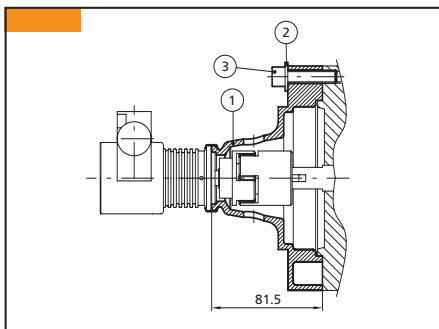

Fluid-o-Tech rotary vane pumps adapters

M71 - B14 (22361)

POS.	DESCRIPTION	MATERIAL	CODE	QUANTITY
1	ADAPTER M71 - B14	PLASTIC	22347	1
2	6 mm FLAT WASHER	STEEL	22358	4
3	SCREW T.C.E.I. M6 X 20 mm	STEEL	22359	4

M80 - B14 (28036)

POS.	DESCRIPTION	MATERIAL	CODE	QUANTITY
1	ADAPTER M80 - B14	PLASTIC	28031	1
2	6 mm FLAT WASHER	STEEL	22358	4
3	SCREW T.C.E.I. M6 X 35 mm	STEEL	28033	4

NEMA 56C (22388)

POS.	DESCRIPTION	MATERIAL	CODE	QUANTITY
1	ADAPTER FOR NEMA 56C	PLASTIC	22385	1
2	10 MM FLAT WASHER	STEEL	210903	4
3	SCREW T.C.E.I. 3/8" -16 X 1-1/2"	STEEL	22390	4

Note: Dimensions in mm

Fluid-o-Tech rotary vane pumps couplings

M71 - B14 (22350)

POS.	DESCRIPTION	MATERIAL	CODE	QUANTITY
1	COUPLING WITH 14 mm BORE	BRASS	22235	1
2	BUMPER	RUBBER	22039	1
3	COUPLING - FLAT SIDE	BRASS	22346	1

M80 - B14 (28035)

POS.	DESCRIPTION	MATERIAL	CODE	QUANTITY
1	COUPLING WITH 19 mm BORE	CAST IRON	28032/1	1
2	SET SCREW M6 X 8 mm	STEEL	28034	1
3	BUMPER	RUBBER	28032/3	1
4	COUPLING - FLAT SIDE	CAST IRON	28032/2	1