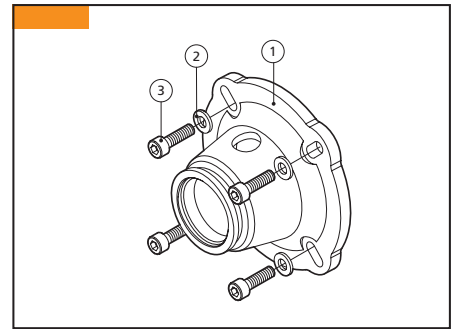

Fluid-o-Tech rotary vane pumps adapters

M71 - B14 (22361)

POS.	DESCRIPTION	MATERIAL	CODE	QUANTITY
1	ADAPTER M71 - B14	PLASTIC	22347	1
2	6 mm FLAT WASHER	STEEL	22358	4
3	SCREW T.C.E.I. M6 X 20 mm	STEEL	22359	4

M80 - B14 (28036)

POS.	DESCRIPTION	MATERIAL	CODE	QUANTITY
1	ADAPTER M80 - B14	PLASTIC	28031	1
2	6 mm FLAT WASHER	STEEL	22358	4
3	SCREW T.C.E.I. M6 X 35 mm	STEEL	28033	4

NEMA 56C (22388)

POS.	DESCRIPTION	MATERIAL	CODE	QUANTITY
1	ADAPTER FOR NEMA 56C	PLASTIC	22385	1
2	10 MM FLAT WASHER	STEEL	210903	4
3	SCREW T.C.E.I. 3/8" -16 X 1-1/2"	STEEL	22390	4

Note: Dimensions in mm

Fluid-o-Tech rotary vane pumps couplings

M71 - B14 (22350)

POS.	DESCRIPTION	MATERIAL	CODE	QUANTITY
1	COUPLING WITH 14 mm BORE	BRASS	22235	1
2	BUMPER	RUBBER	22039	1
3	COUPLING - FLAT SIDE	BRASS	22346	1

M80 - B14 (28035)

POS.	DESCRIPTION	MATERIAL	CODE	QUANTITY
1	COUPLING WITH 19 mm BORE	CAST IRON	28032/1	1
2	SET SCREW M6 X 8 mm	STEEL	28034	1
3	BUMPER	RUBBER	28032/3	1
4	COUPLING - FLAT SIDE	CAST IRON	28032/2	1