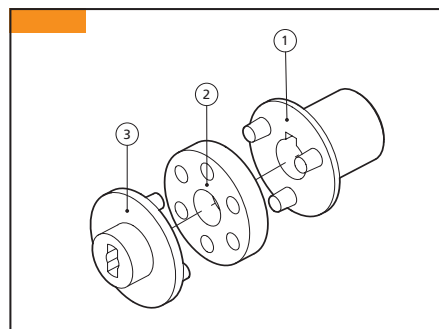

Fluid-o-Tech rotary vane pumps adapters

M71 - B14 (22361)

POS.	DESCRIPTION	MATERIAL	CODE	QUANTITY
1	ADAPTER M71 - B14	PLASTIC	22347	1
2	6 mm FLAT WASHER	STEEL	22358	4
3	SCREW T.C.E.I. M6 X 20 mm	STEEL	22359	4

M80 - B14 (28036)

POS.	DESCRIPTION	MATERIAL	CODE	QUANTITY
1	ADAPTER M80 - B14	PLASTIC	28031	1
2	6 mm FLAT WASHER	STEEL	22358	4
3	SCREW T.C.E.I. M6 X 35 mm	STEEL	28033	4

NEMA 56C (22388)

POS.	DESCRIPTION	MATERIAL	CODE	QUANTITY
1	ADAPTER FOR NEMA 56C	PLASTIC	22385	1
2	10 MM FLAT WASHER	STEEL	210903	4
3	SCREW T.C.E.I. 3/8" -16 X 1-1/2"	STEEL	22390	4

Note: Dimensions in mm

Fluid-o-Tech rotary vane pumps couplings

M71 - B14 (22350)

POS.	DESCRIPTION	MATERIAL	CODE	QUANTITY
1	COUPLING WITH 14 mm BORE	BRASS	22235	1
2	BUMPER	RUBBER	22039	1
3	COUPLING - FLAT SIDE	BRASS	22346	1

M80 - B14 (28035)

POS.	DESCRIPTION	MATERIAL	CODE	QUANTITY
1	COUPLING WITH 19 mm BORE	CAST IRON	28032/1	1
2	SET SCREW M6 X 8 mm	STEEL	28034	1
3	BUMPER	RUBBER	28032/3	1
4	COUPLING - FLAT SIDE	CAST IRON	28032/2	1