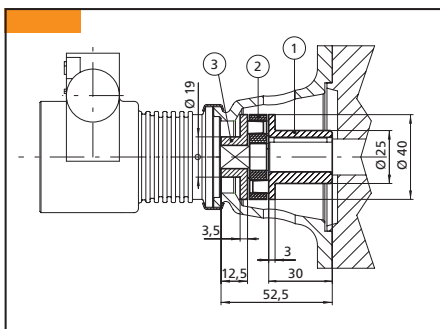

M80 - B14 (28036)

POS.	DESCRIPTION	MATERIAL	CODE	QUANTITY
1	ADAPTER M80 - B14	PLASTIC	28031	1
2	6 mm FLAT WASHER	STEEL	22358	4
3	SCREW T.C.E.I. M6 X 35 mm	STEEL	28033	4

NEMA 56C (22388)

POS.	DESCRIPTION	MATERIAL	CODE	QUANTITY
1	ADAPTER FOR NEMA 56C	PLASTIC	22385	1
2	10 MM FLAT WASHER	STEEL	210903	4
3	SCREW T.C.E.I. 3/8" -16 X 1-1/2"	STEEL	22390	4

Note: Dimensions in mm

Fluid-o-Tech rotary vane pumps couplings

M71 - B14 (22350)

POS.	DESCRIPTION	MATERIAL	CODE	QUANTITY
1	COUPLING WITH 14 mm BORE	BRASS	22235	1
2	BUMPER	RUBBER	22039	1
3	COUPLING - FLAT SIDE	BRASS	22346	1

M80 - B14 (28035)

POS.	DESCRIPTION	MATERIAL	CODE	QUANTITY
1	COUPLING WITH 19 mm BORE	CAST IRON	28032/1	1
2	SET SCREW M6 X 8 mm	STEEL	28034	1
3	BUMPER	RUBBER	28032/3	1
4	COUPLING - FLAT SIDE	CAST IRON	28032/2	1

NEMA 56C (22387)

POS.	DESCRIPTION	MATERIAL	CODE	QUANTITY
1	COUPLING WITH 5/8" BORE	CAST IRON	22386/1	1
2	SET SCREW M6 X 8 mm	STEEL	90-03-05	1
3	SPIDER	RUBBER	28032/3	1
4	COUPLING - FLAT SIDE	CAST IRON	28032/2	1