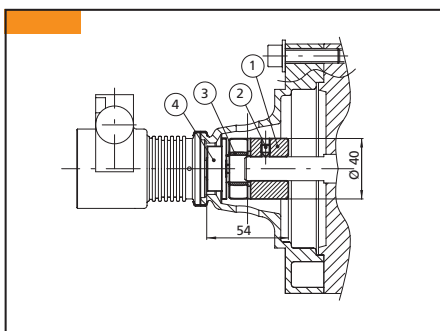

M80 - B14 (28036)

POS.	DESCRIPTION	MATERIAL	CODE	QUANTITY
1	ADAPTER M80 - B14	PLASTIC	28031	1
2	6 mm FLAT WASHER	STEEL	22358	4
3	SCREW T.C.E.I. M6 X 35 mm	STEEL	28033	4

NEMA 56C (22388)

POS.	DESCRIPTION	MATERIAL	CODE	QUANTITY
1	ADAPTER FOR NEMA 56C	PLASTIC	22385	1
2	10 MM FLAT WASHER	STEEL	210903	4
3	SCREW T.C.E.I. 3/8" -16 X 1-1/2"	STEEL	22390	4

Note: Dimensions in mm

Fluid-o-Tech rotary vane pumps couplings

M71 - B14 (22350)

POS.	DESCRIPTION	MATERIAL	CODE	QUANTITY
1	COUPLING WITH 14 mm BORE	BRASS	22235	1
2	BUMPER	RUBBER	22039	1
3	COUPLING - FLAT SIDE	BRASS	22346	1

M80 - B14 (28035)

POS.	DESCRIPTION	MATERIAL	CODE	QUANTITY
1	COUPLING WITH 19 mm BORE	CAST IRON	28032/1	1
2	SET SCREW M6 X 8 mm	STEEL	28034	1
3	BUMPER	RUBBER	28032/3	1
4	COUPLING - FLAT SIDE	CAST IRON	28032/2	1

NEMA 56C (22387)

POS.	DESCRIPTION	MATERIAL	CODE	QUANTITY
1	COUPLING WITH 5/8" BORE	CAST IRON	22386/1	1
2	SET SCREW M6 X 8 mm	STEEL	90-03-05	1
3	SPIDER	RUBBER	28032/3	1
4	COUPLING - FLAT SIDE	CAST IRON	28032/2	1