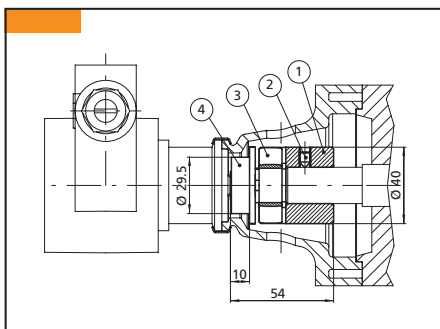

M80 - B14 (28036)

POS.	DESCRIPTION	MATERIAL	CODE	QUANTITY
1	ADAPTER M80 - B14	PLASTIC	28031	1
2	6 mm FLAT WASHER	STEEL	22358	4
3	SCREW T.C.E.I. M6 X 35 mm	STEEL	28033	4

NEMA 56C (22388)

POS.	DESCRIPTION	MATERIAL	CODE	QUANTITY
1	ADAPTER FOR NEMA 56C	PLASTIC	22385	1
2	10 MM FLAT WASHER	STEEL	210903	4
3	SCREW T.C.E.I. 3/8" -16 X 1-1/2"	STEEL	22390	4

Note: Dimensions in mm

Fluid-o-Tech rotary vane pumps couplings

M71 - B14 (22350)

POS.	DESCRIPTION	MATERIAL	CODE	QUANTITY
1	COUPLING WITH 14 mm BORE	BRASS	22235	1
2	BUMPER	RUBBER	22039	1
3	COUPLING - FLAT SIDE	BRASS	22346	1

M80 - B14 (28035)

POS.	DESCRIPTION	MATERIAL	CODE	QUANTITY
1	COUPLING WITH 19 mm BORE	CAST IRON	28032/1	1
2	SET SCREW M6 X 8 mm	STEEL	28034	1
3	BUMPER	RUBBER	28032/3	1
4	COUPLING - FLAT SIDE	CAST IRON	28032/2	1

NEMA 56C (22387)

POS.	DESCRIPTION	MATERIAL	CODE	QUANTITY
1	COUPLING WITH 5/8" BORE	CAST IRON	22386/1	1
2	SET SCREW M6 X 8 mm	STEEL	90-03-05	1
3	SPIDER	RUBBER	28032/3	1
4	COUPLING - FLAT SIDE	CAST IRON	28032/2	1