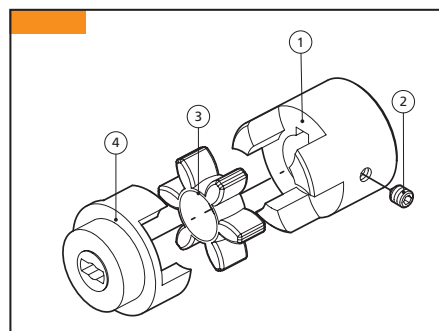

M80 - B14 (28036)

POS.	DESCRIPTION	MATERIAL	CODE	QUANTITY
1	ADAPTER M80 - B14	PLASTIC	28031	1
2	6 mm FLAT WASHER	STEEL	22358	4
3	SCREW T.C.E.I. M6 X 35 mm	STEEL	28033	4

NEMA 56C (22388)

POS.	DESCRIPTION	MATERIAL	CODE	QUANTITY
1	ADAPTER FOR NEMA 56C	PLASTIC	22385	1
2	10 MM FLAT WASHER	STEEL	210903	4
3	SCREW T.C.E.I. 3/8" -16 X 1-1/2"	STEEL	22390	4

Note: Dimensions in mm

Fluid-o-Tech rotary vane pumps couplings

M71 - B14 (22350)

POS.	DESCRIPTION	MATERIAL	CODE	QUANTITY
1	COUPLING WITH 14 mm BORE	BRASS	22235	1
2	BUMPER	RUBBER	22039	1
3	COUPLING - FLAT SIDE	BRASS	22346	1

M80 - B14 (28035)

POS.	DESCRIPTION	MATERIAL	CODE	QUANTITY
1	COUPLING WITH 19 mm BORE	CAST IRON	28032/1	1
2	SET SCREW M6 X 8 mm	STEEL	28034	1
3	BUMPER	RUBBER	28032/3	1
4	COUPLING - FLAT SIDE	CAST IRON	28032/2	1

NEMA 56C (22387)

POS.	DESCRIPTION	MATERIAL	CODE	QUANTITY
1	COUPLING WITH 5/8" BORE	CAST IRON	22386/1	1
2	SET SCREW M6 X 8 mm	STEEL	90-03-05	1
3	SPIDER	RUBBER	28032/3	1
4	COUPLING - FLAT SIDE	CAST IRON	28032/2	1