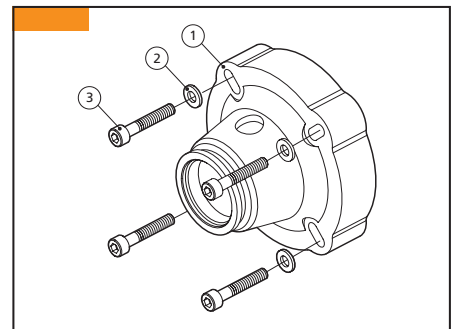

Fluid-o-Tech rotary vane pumps adapters

M71 - B14 (22361)

POS.	DESCRIPTION	MATERIAL	CODE	QUANTITY
1	ADAPTER M71 - B14	PLASTIC	22347	1
2	6 mm FLAT WASHER	STEEL	22358	4
3	SCREW T.C.E.I. M6 X 20 mm	STEEL	22359	4

M80 - B14 (28036)

POS.	DESCRIPTION	MATERIAL	CODE	QUANTITY
1	ADAPTER M80 - B14	PLASTIC	28031	1
2	6 mm FLAT WASHER	STEEL	22358	4
3	SCREW T.C.E.I. M6 X 35 mm	STEEL	28033	4

NEMA 56C (22388)

POS.	DESCRIPTION	MATERIAL	CODE	QUANTITY
1	ADAPTER FOR NEMA 56C	PLASTIC	22385	1
2	10 MM FLAT WASHER	STEEL	210903	4
3	SCREW T.C.E.I. 3/8" -16 X 1-1/2"	STEEL	22390	4

Note: Dimensions in mm

Fluid-o-Tech rotary vane pumps couplings

M71 - B14 (22350)

POS.	DESCRIPTION	MATERIAL	CODE	QUANTITY
1	COUPLING WITH 14 mm BORE	BRASS	22235	1
2	BUMPER	RUBBER	22039	1
3	COUPLING - FLAT SIDE	BRASS	22346	1

M80 - B14 (28035)

POS.	DESCRIPTION	MATERIAL	CODE	QUANTITY
1	COUPLING WITH 19 mm BORE	CAST IRON	28032/1	1
2	SET SCREW M6 X 8 mm	STEEL	28034	1
3	BUMPER	RUBBER	28032/3	1
4	COUPLING - FLAT SIDE	CAST IRON	28032/2	1