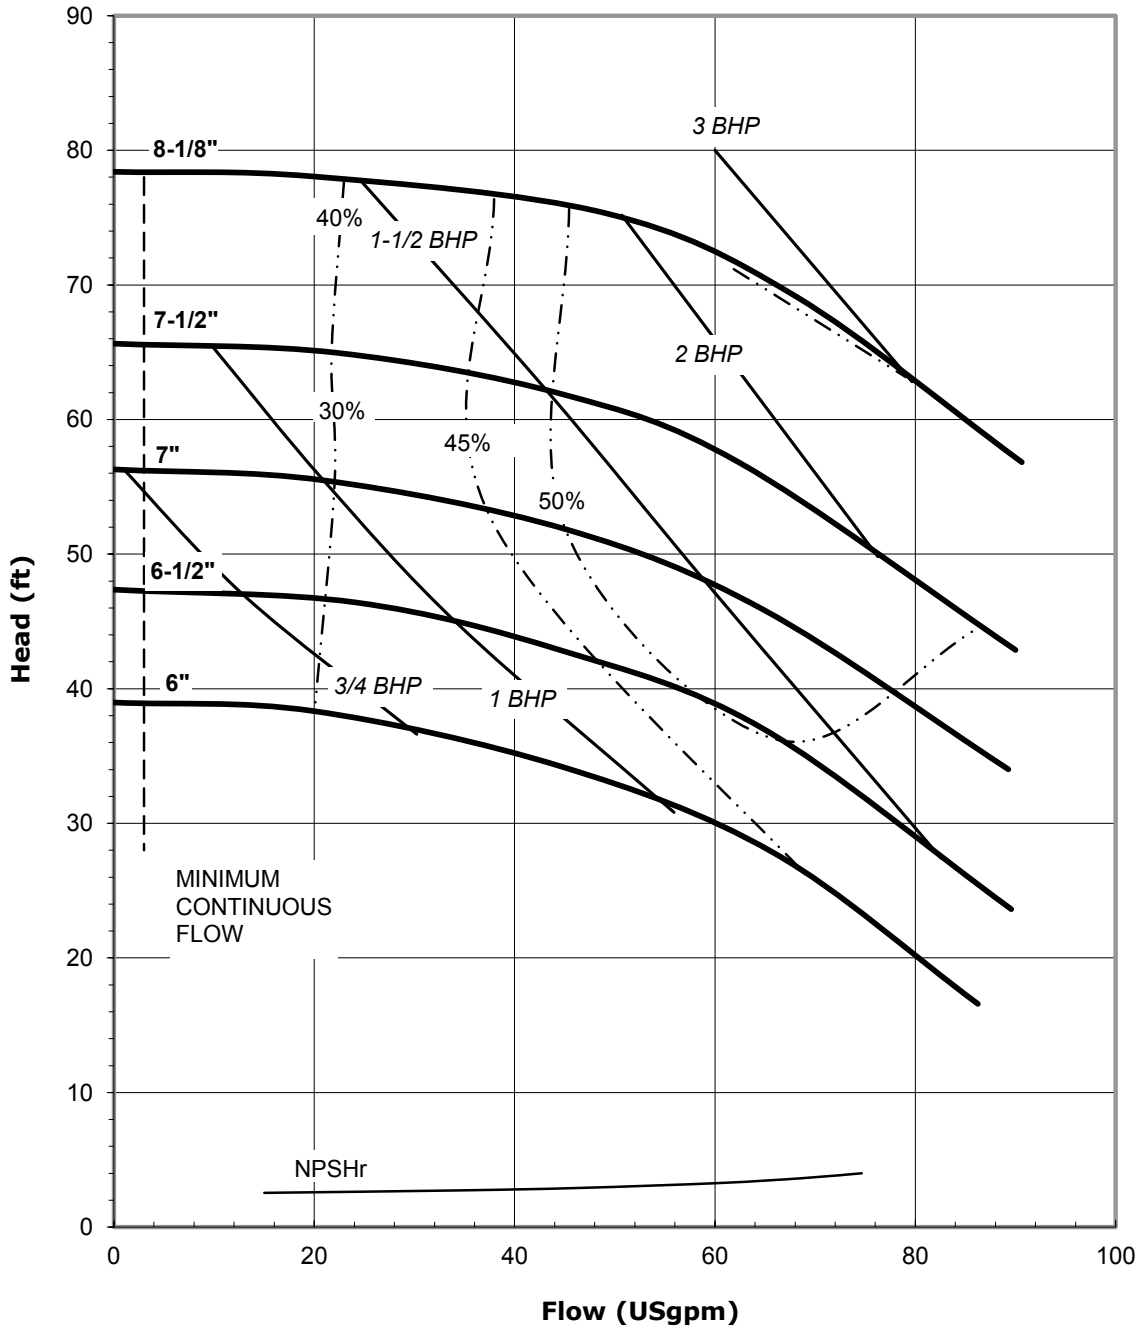

4004 REV 0
12/08/00

UC SERIES STANDARD HORIZONTAL PERFORMANCE CURVE

MODEL: UC1518
3500 rpm, 60 Hz
Suction: 1.5"
Discharge: 1"

UC SERIES STANDARD HORIZONTAL PERFORMANCE CURVE

MODEL: UC1518
1750 rpm, 60 Hz
Suction: 1.5"
Discharge: 1"