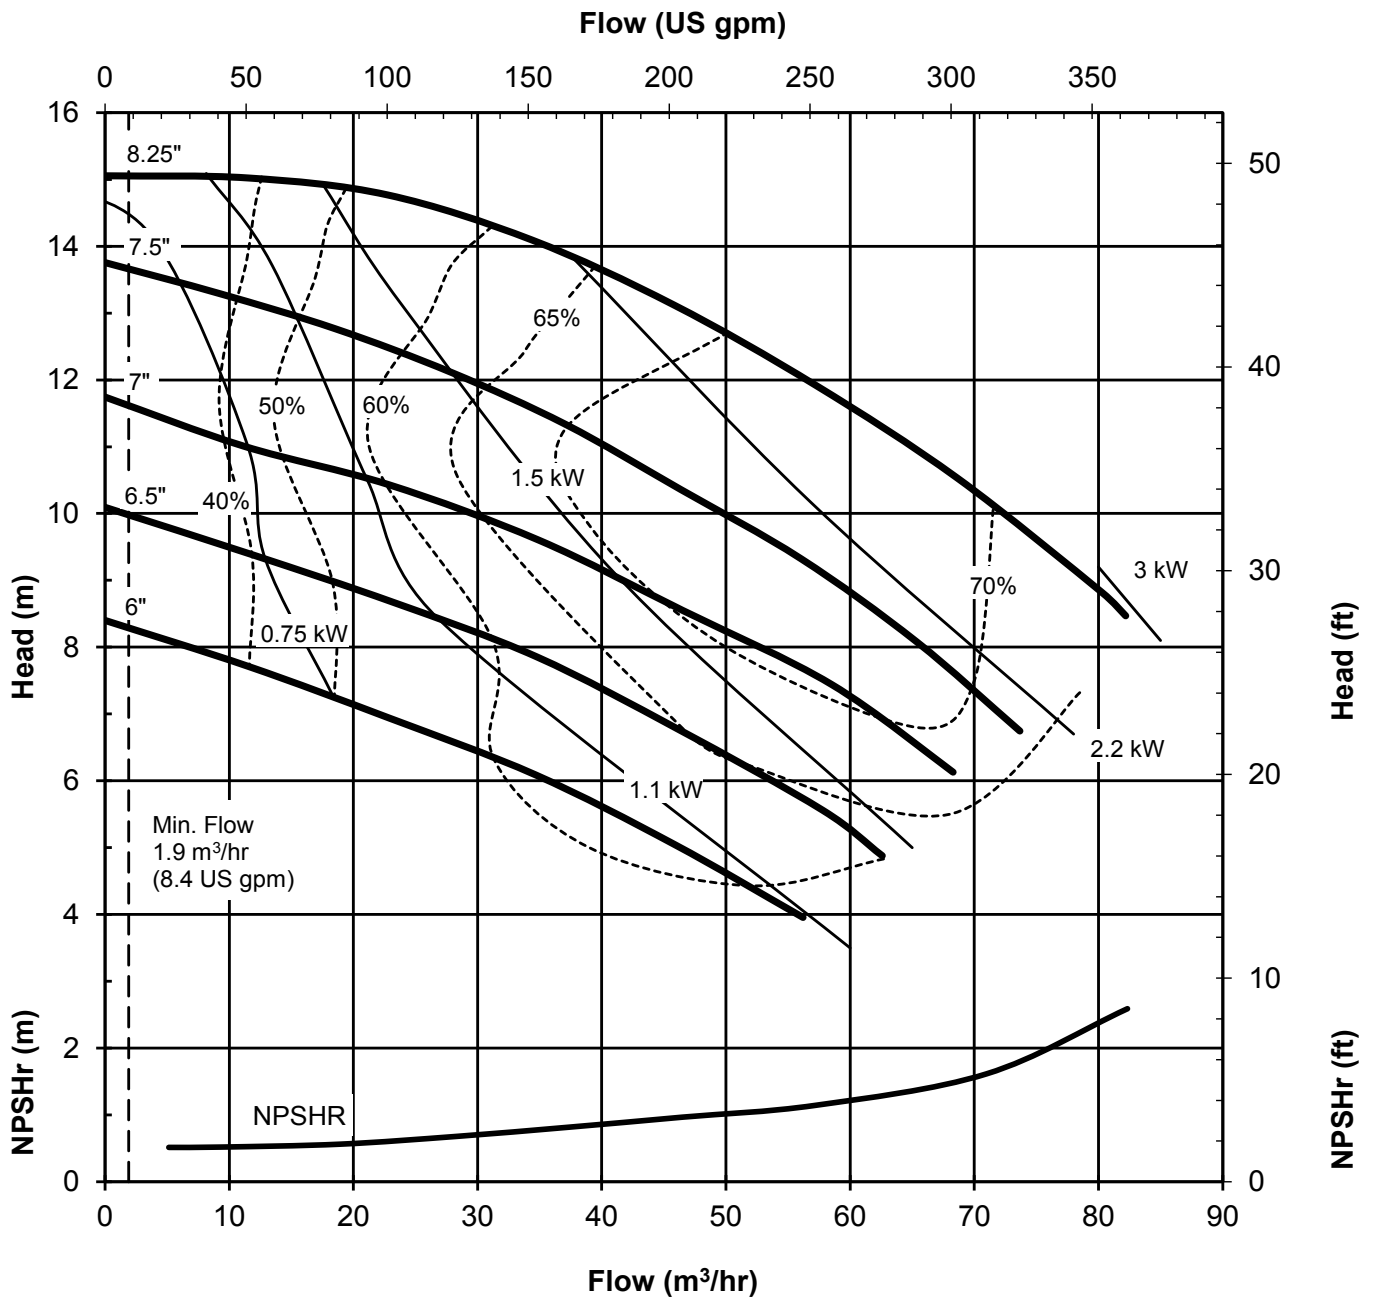

UC438604P
4015 Rev 1
9-16-14

UC SERIES STANDARD HORIZONTAL PERFORMANCE CURVE

MODEL: UC438
2900 rpm, 50 Hz
Suction: 4"
Discharge: 3"

UC438502P
4014 Rev 1
9-16-14

UC SERIES STANDARD HORIZONTAL PERFORMANCE CURVE

MODEL: UC438
1450 rpm, 50 Hz
Suction: 4"
Discharge: 3"

UC438504P
4016 Rev 1
9-16-14

UC SERIES STANDARD HORIZONTAL PERFORMANCE CURVE

MODEL: UC3158/UC328
3500 rpm, 60 Hz
Suction: 3"
Discharge: 1.5"

UC3158602P
 4017 Rev 0
 1-15-2014