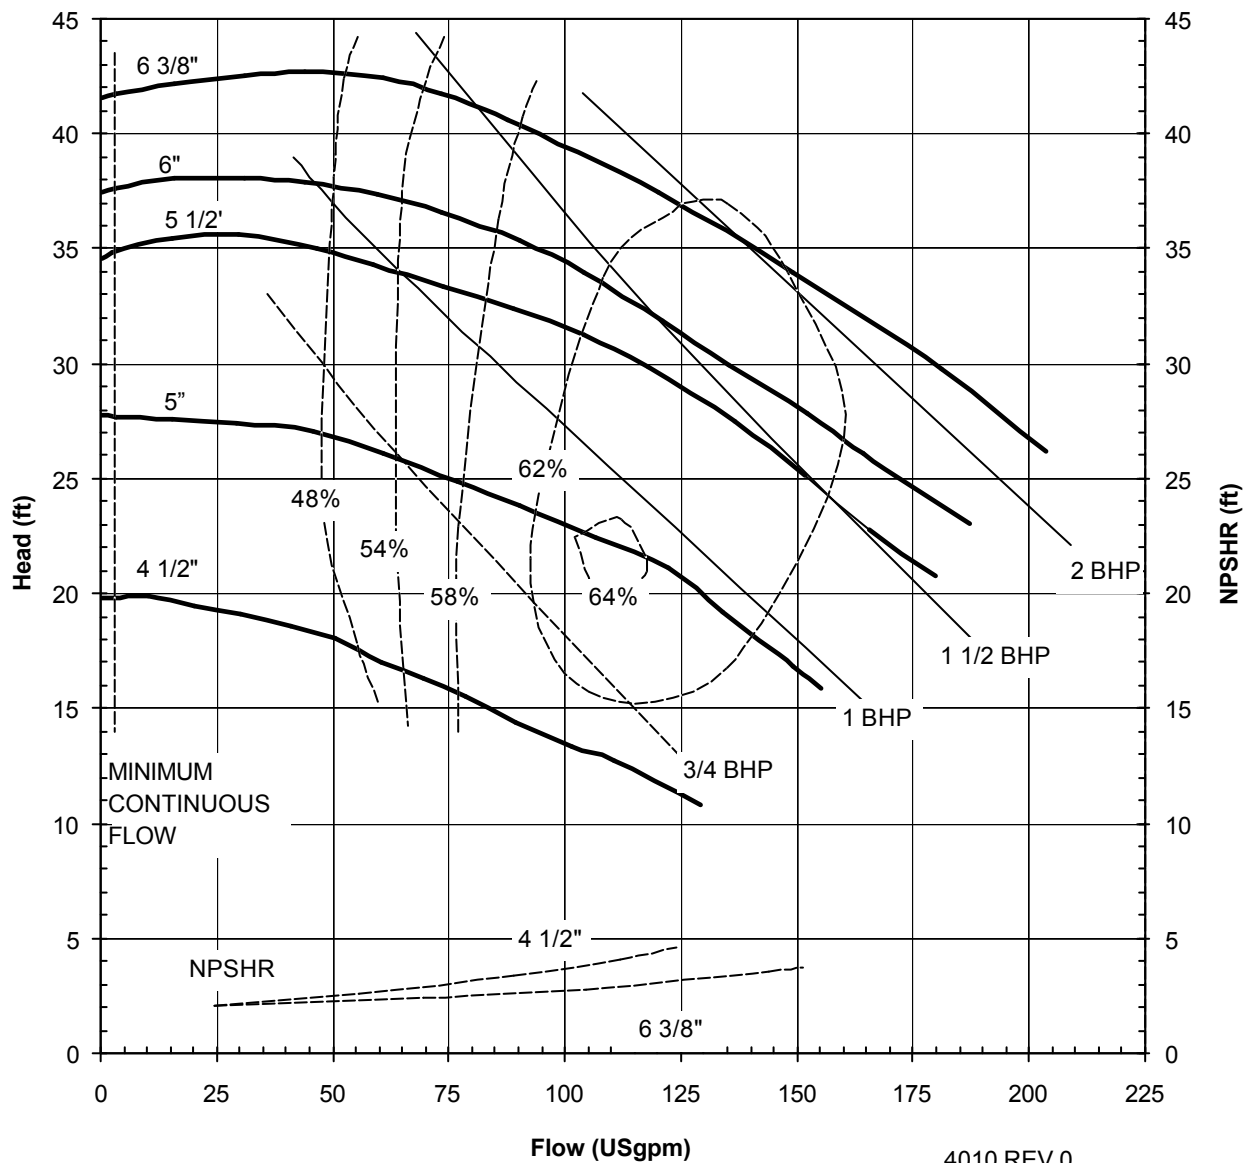

UC SERIES STANDARD HORIZONTAL PERFORMANCE CURVE

MODEL: UC326

3500 rpm, 60 Hz

Suction: 3"

Discharge: 2"

UC SERIES STANDARD HORIZONTAL PERFORMANCE CURVE

MODEL: UC326
1750 rpm, 60 Hz
Suction: 3"
Discharge: 2"

4010 REV 0
12/08/00

UC SERIES STANDARD HORIZONTAL PERFORMANCE CURVE

MODEL: UC326
2900 rpm, 50 Hz
Suction: 3"
Discharge: 2"

UC SERIES STANDARD HORIZONTAL PERFORMANCE CURVE

MODEL: UC326
1450 rpm, 50 Hz
Suction: 3"
Discharge: 2"