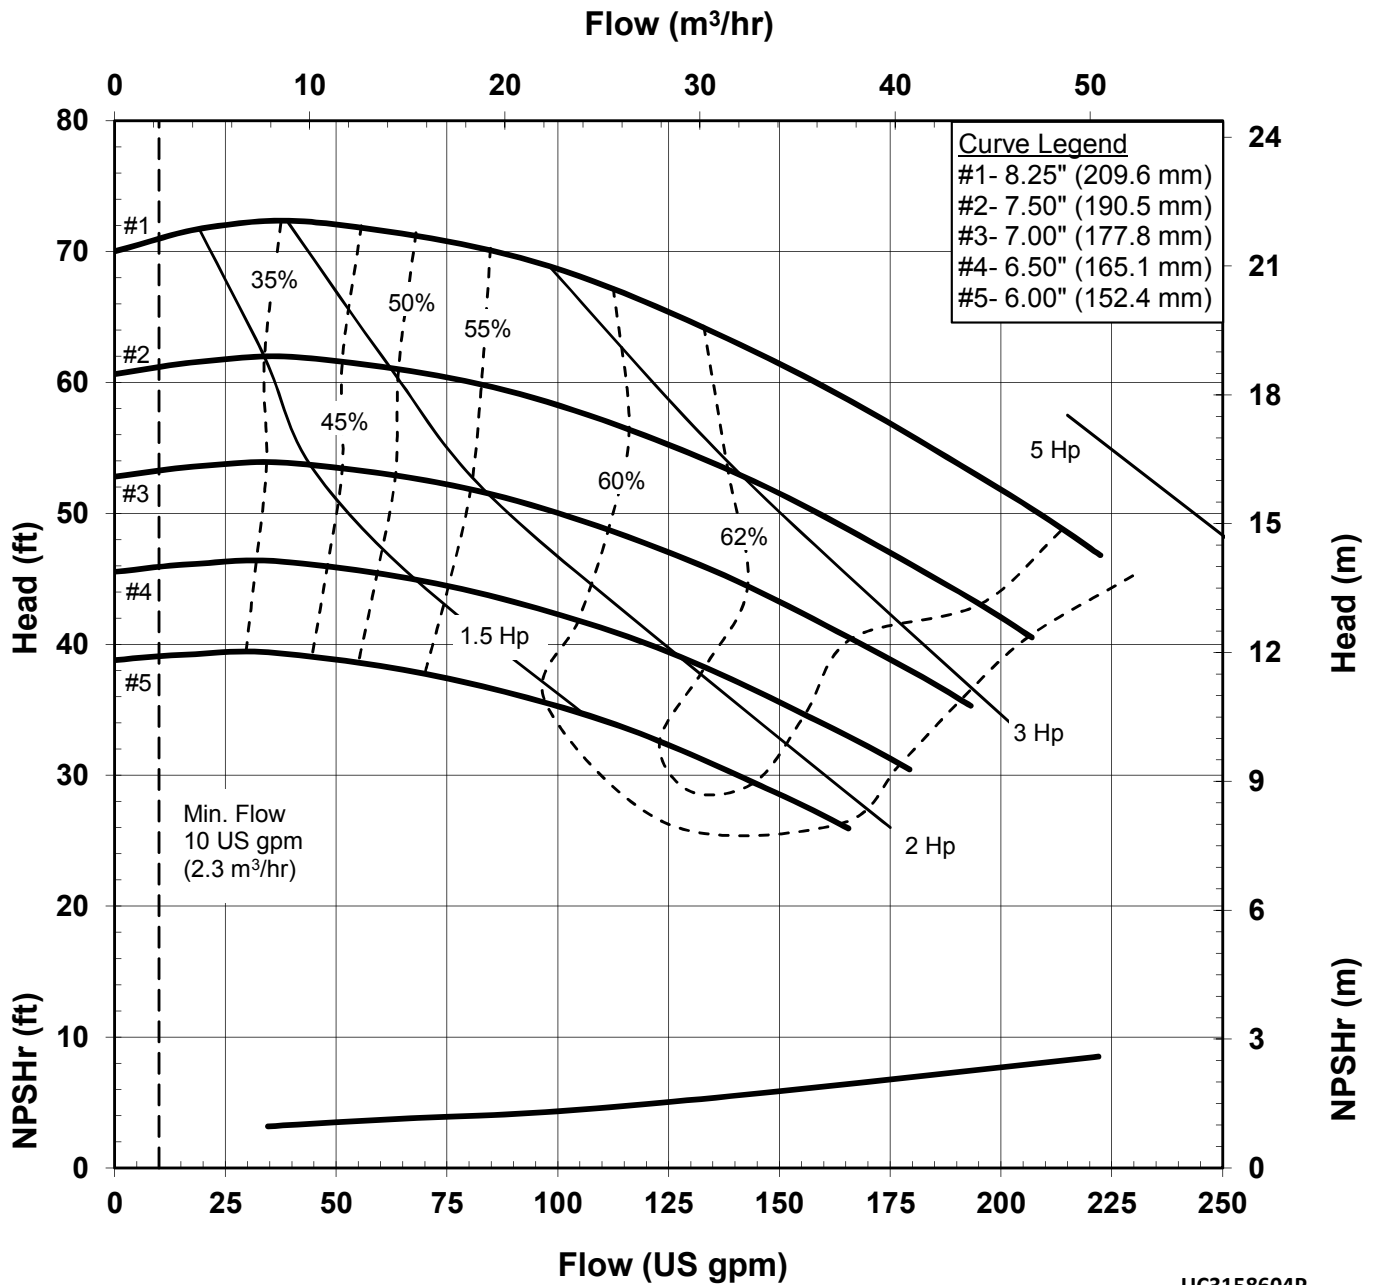

UC438604P
4015 Rev 1
9-16-14

UC SERIES STANDARD HORIZONTAL PERFORMANCE CURVE

MODEL: UC438
2900 rpm, 50 Hz
Suction: 4"
Discharge: 3"

UC438502P
4014 Rev 1
9-16-14

UC SERIES STANDARD HORIZONTAL PERFORMANCE CURVE

MODEL: UC438
1450 rpm, 50 Hz
Suction: 4"
Discharge: 3"

UC438504P
4016 Rev 1
9-16-14

UC SERIES STANDARD HORIZONTAL PERFORMANCE CURVE

MODEL: UC3158/UC328
3500 rpm, 60 Hz
Suction: 3"
Discharge: 1.5"

UC3158602P
 4017 Rev 0
 1-15-2014

**UC SERIES
STANDARD HORIZONTAL
PERFORMANCE CURVE**

MODEL: UC3158/UC328
1750 rpm, 60 Hz
Suction: 3"
Discharge: 1.5"

UC3158604P
 4018 Rev 0
 1-15-2014

UC SERIES STANDARD HORIZONTAL PERFORMANCE CURVE

MODEL: UC3158/UC328
2900 rpm, 50 Hz
Suction: 3"
Discharge: 1.5"

UC3158502P
4019 Rev 0
1-15-2014

UC SERIES STANDARD HORIZONTAL PERFORMANCE CURVE

MODEL: UC3158/UC328
1450 rpm, 50 Hz
Suction: 3"
Discharge: 1.5"

UC3158504P
4020 Rev 0
1-15-2014