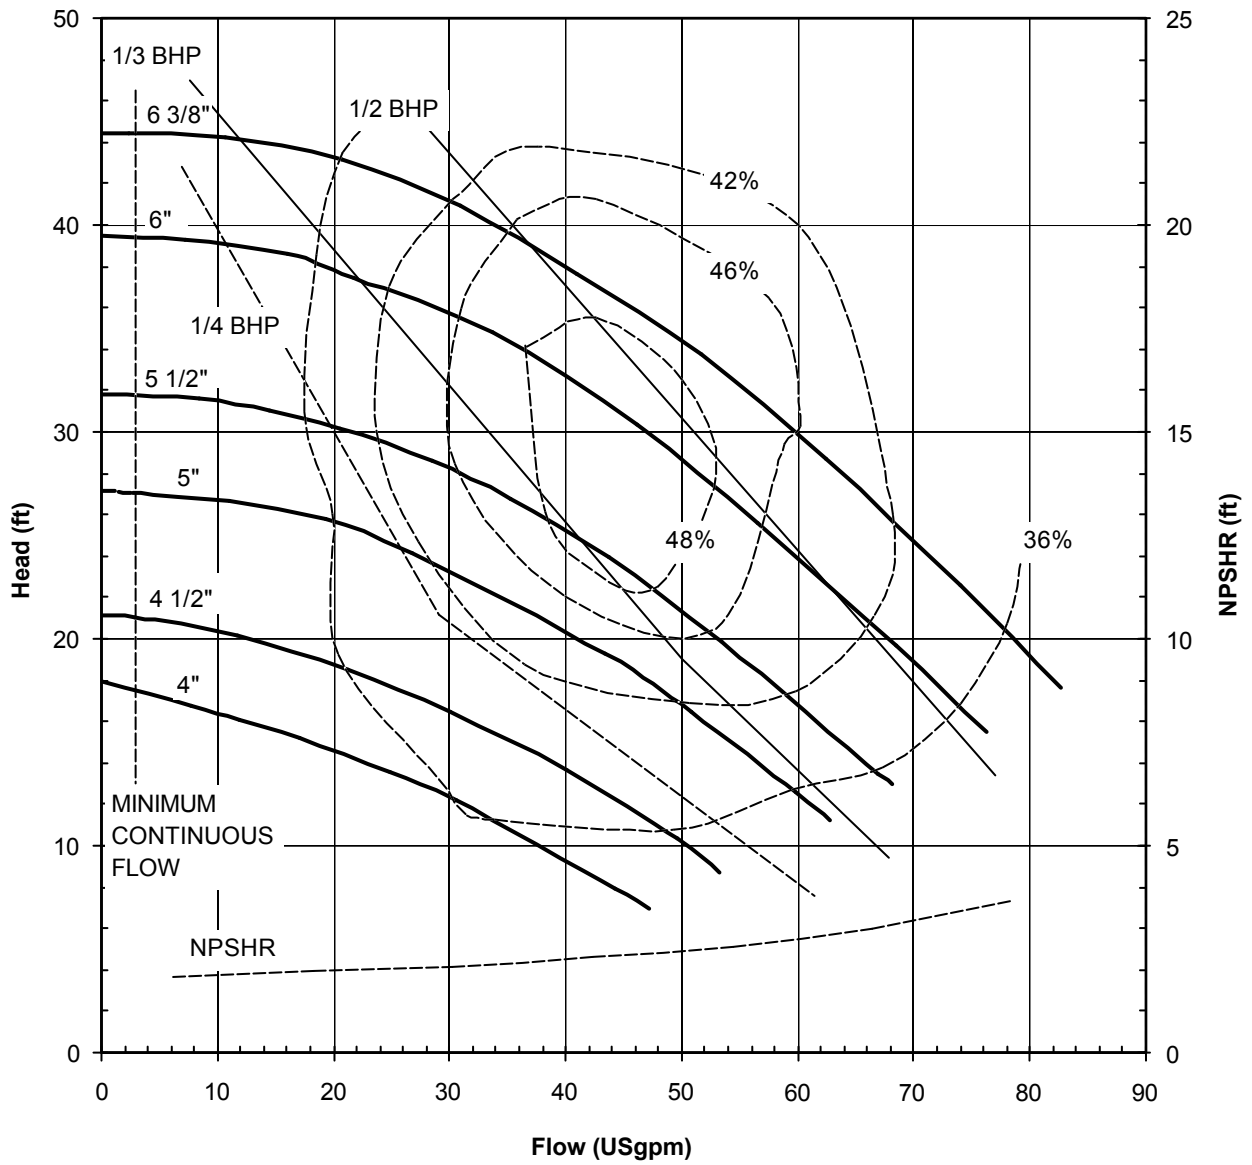

UC SERIES STANDARD HORIZONTAL PERFORMANCE CURVE

MODEL: UC1516

3500 rpm, 60 Hz

Suction: 1 1/2"

Discharge: 1"

4001 REV 0, 12/08/00

UC SERIES STANDARD HORIZONTAL PERFORMANCE CURVE

MODEL: UC1516
1750 rpm, 60 Hz
Suction: 1 1/2"
Discharge: 1"