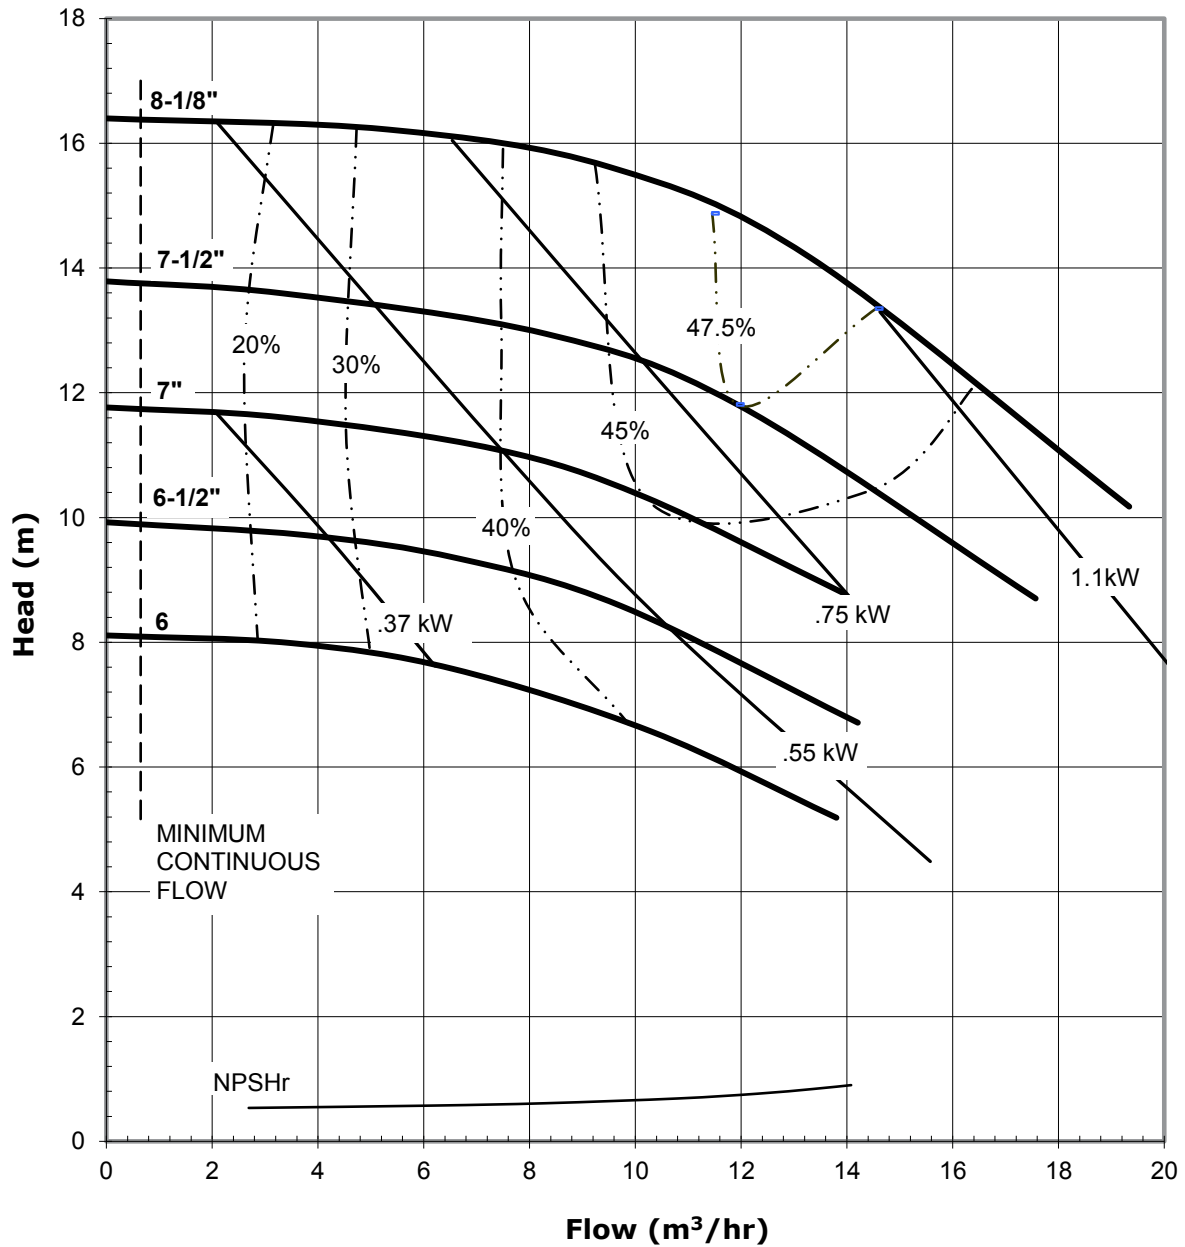

UC SERIES STANDARD HORIZONTAL PERFORMANCE CURVE

MODEL: UC1518
2900 rpm, 50 Hz
Suction: 1.5"
Discharge: 1"

UC SERIES STANDARD HORIZONTAL PERFORMANCE CURVE

MODEL: UC1518
1450 rpm, 50 Hz
Suction: 1.5"
Discharge: 1"