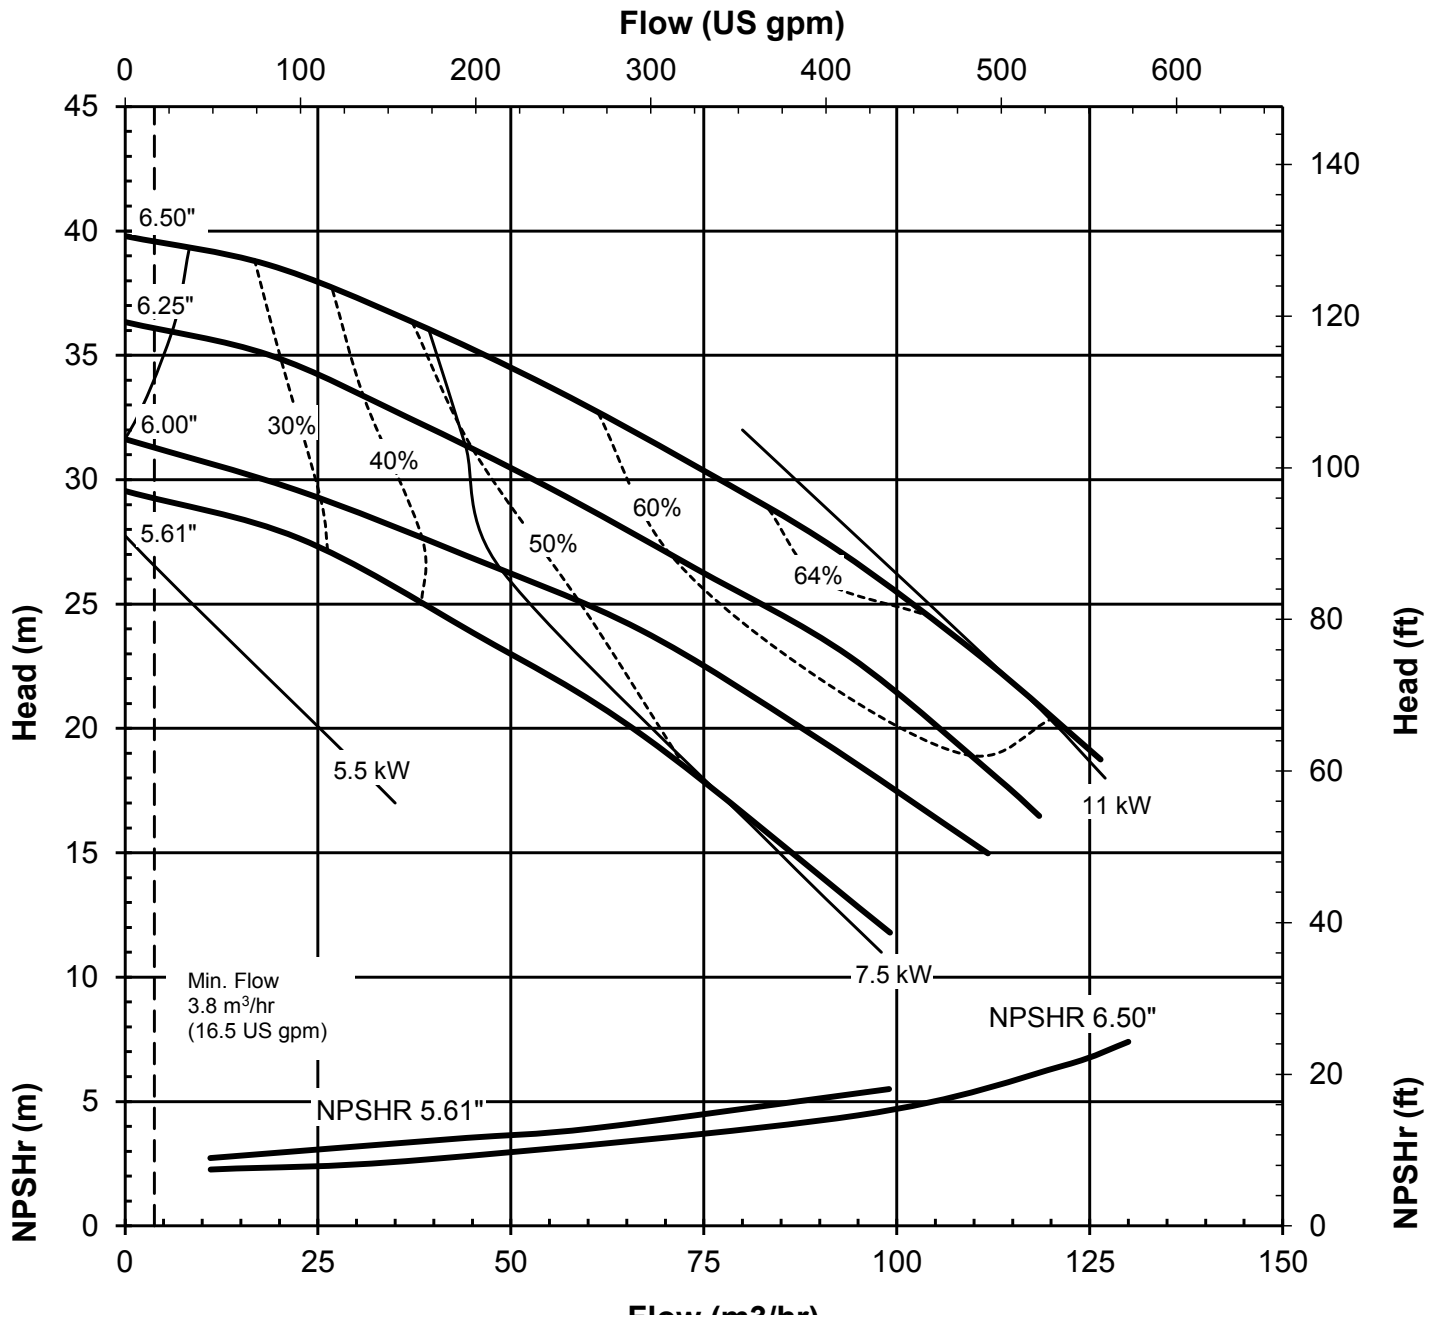

4012 REV 0
12/08/00

UC SERIES STANDARD HORIZONTAL PERFORMANCE CURVE

MODEL: UC436
3500 rpm, 60 Hz
Suction: 4"
Discharge: 3"

**UC SERIES
STANDARD HORIZONTAL
PERFORMANCE CURVE**

MODEL: UC436
1725 rpm, 60 Hz
Suction: 4"
Discharge: 3"

UC SERIES STANDARD HORIZONTAL PERFORMANCE CURVE

MODEL: UC436
2900 rpm, 50 Hz
Suction: 4"
Discharge: 3"

UC SERIES STANDARD HORIZONTAL PERFORMANCE CURVE

MODEL: UC436
1450 rpm, 50 Hz
Suction: 4"
Discharge: 3"