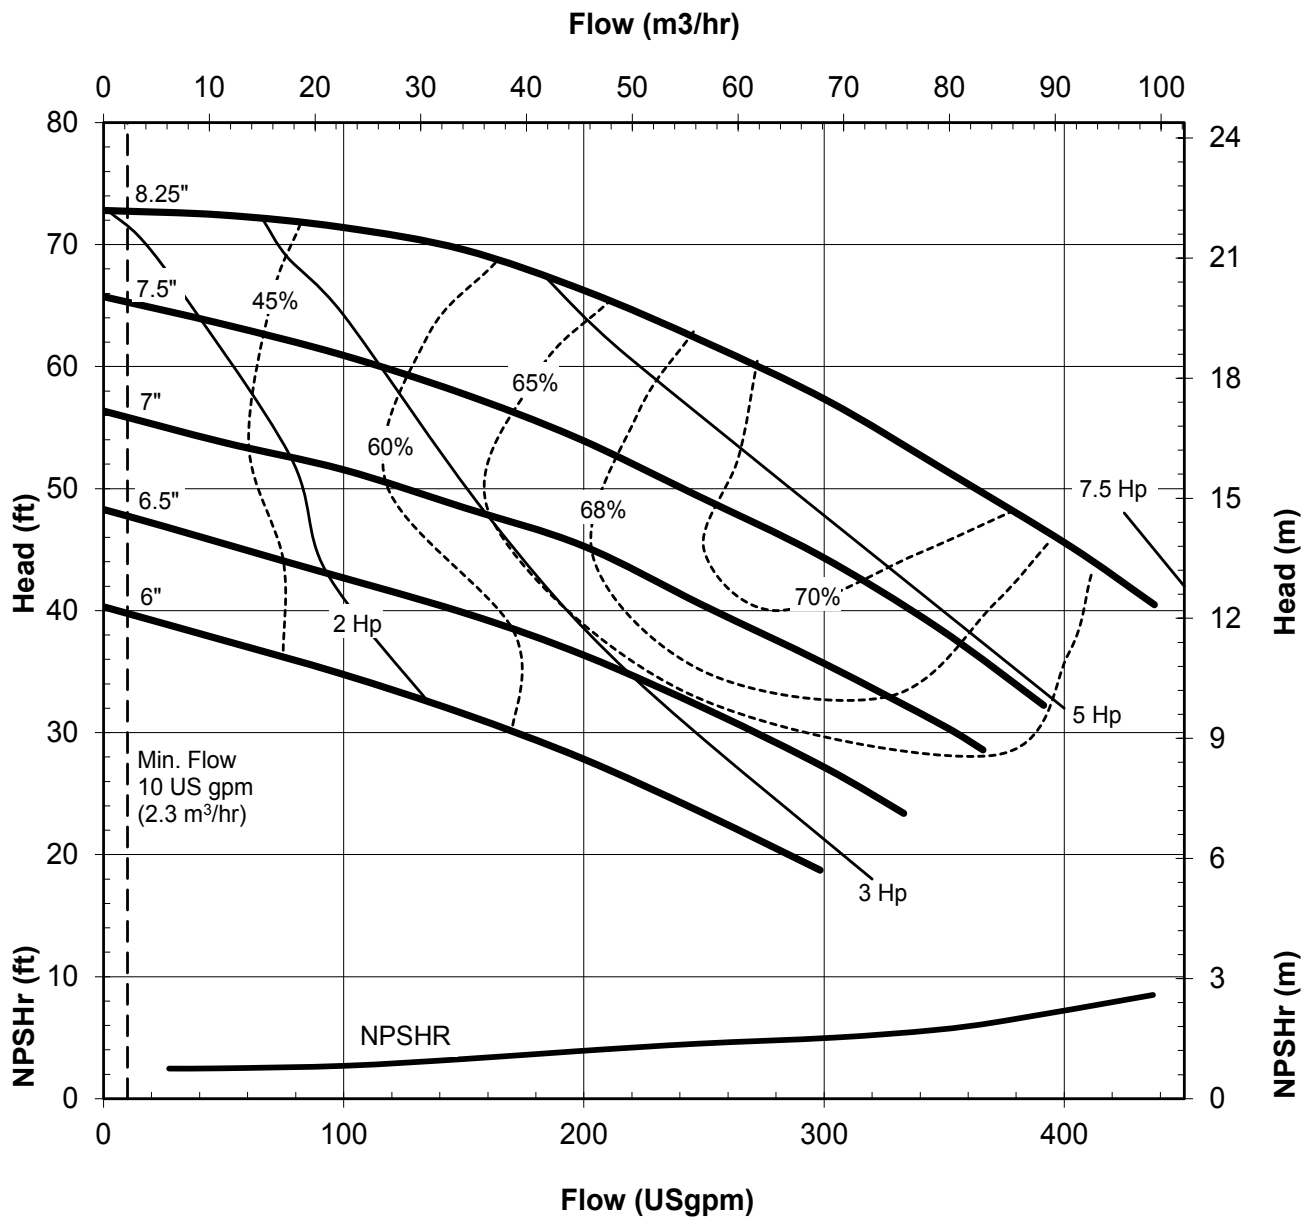

UC SERIES STANDARD HORIZONTAL PERFORMANCE CURVE

MODEL: UC436
2900 rpm, 50 Hz
Suction: 4"
Discharge: 3"

UC SERIES STANDARD HORIZONTAL PERFORMANCE CURVE

MODEL: UC436
1450 rpm, 50 Hz
Suction: 4"
Discharge: 3"

UC SERIES STANDARD HORIZONTAL PERFORMANCE CURVE

MODEL: UC438
3500 rpm, 60 Hz
Suction: 4"
Discharge: 3"

UC438602P
4013 Rev 1
9-16-14

UC SERIES STANDARD HORIZONTAL PERFORMANCE CURVE

MODEL: UC438
1750 rpm, 60 Hz
Suction: 4"
Discharge: 3"

UC438604P
4015 Rev 1
9-16-14

UC SERIES STANDARD HORIZONTAL PERFORMANCE CURVE

MODEL: UC438
2900 rpm, 50 Hz
Suction: 4"
Discharge: 3"

UC438502P
4014 Rev 1
9-16-14

UC SERIES STANDARD HORIZONTAL PERFORMANCE CURVE