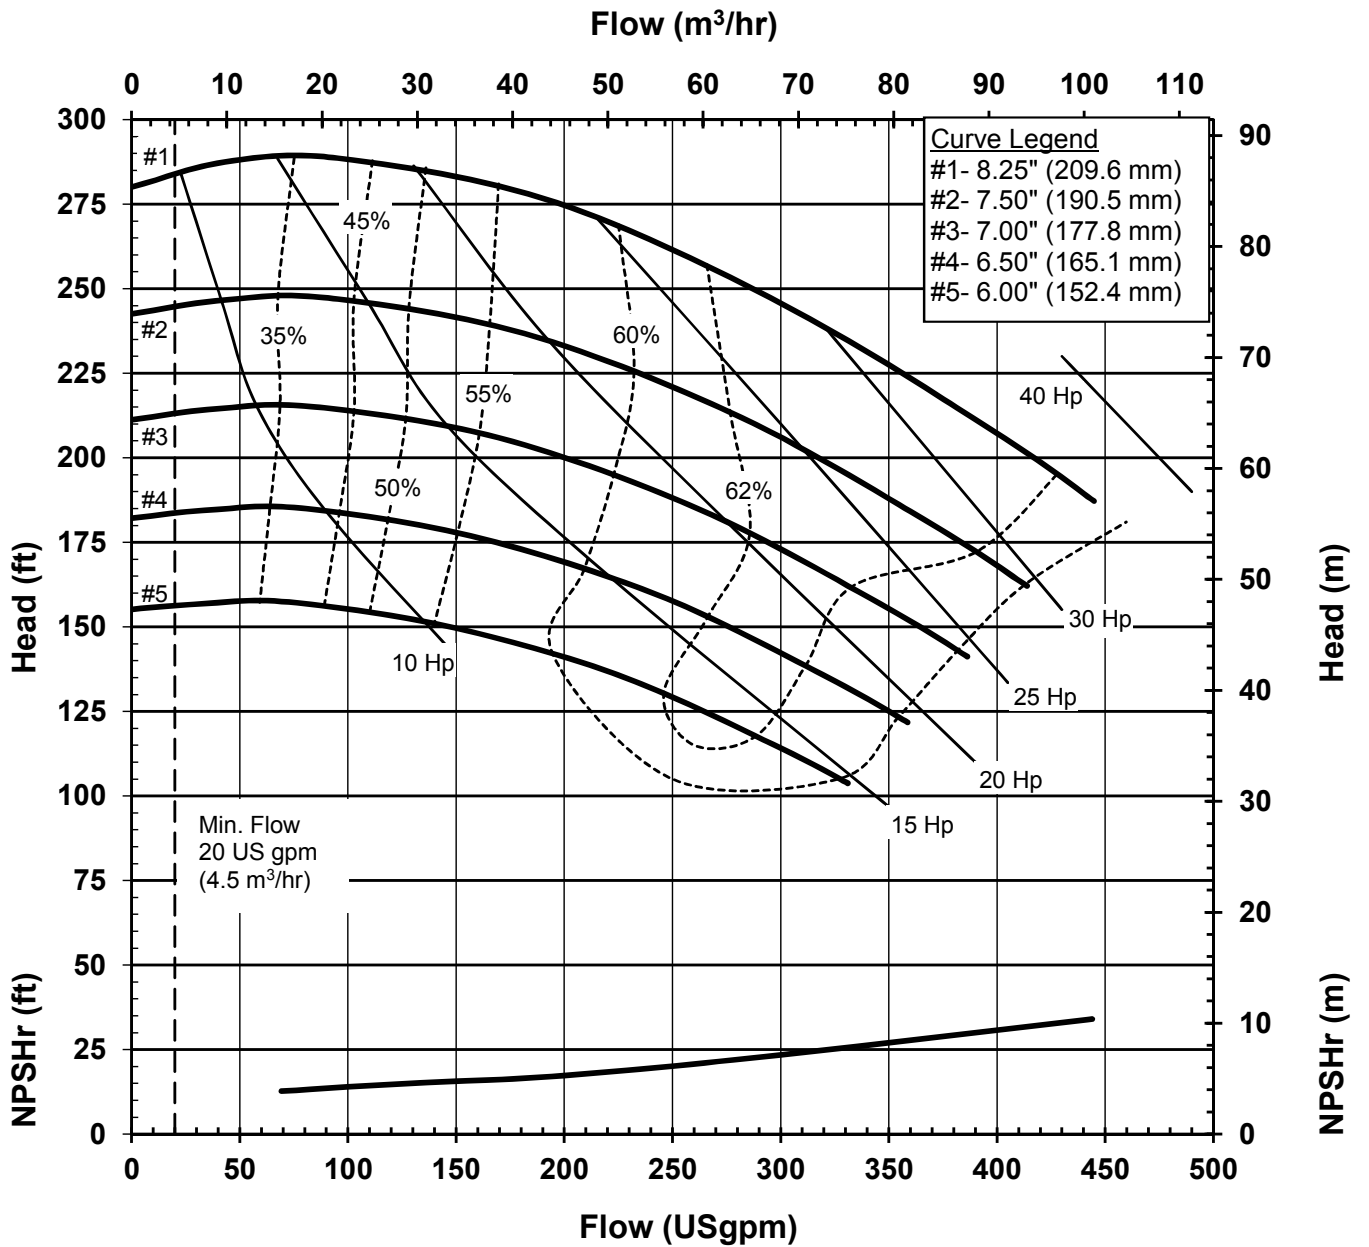

UC438604P
4015 Rev 1
9-16-14

UC SERIES STANDARD HORIZONTAL PERFORMANCE CURVE

MODEL: UC438
2900 rpm, 50 Hz
Suction: 4"
Discharge: 3"

UC438502P
4014 Rev 1
9-16-14

UC SERIES STANDARD HORIZONTAL PERFORMANCE CURVE

MODEL: UC438
1450 rpm, 50 Hz
Suction: 4"
Discharge: 3"

UC438504P
4016 Rev 1
9-16-14

UC SERIES STANDARD HORIZONTAL PERFORMANCE CURVE

MODEL: UC3158/UC328
3500 rpm, 60 Hz
Suction: 3"
Discharge: 1.5"

UC3158602P
 4017 Rev 0
 1-15-2014

**UC SERIES
STANDARD HORIZONTAL
PERFORMANCE CURVE**

MODEL: UC3158/UC328
1750 rpm, 60 Hz
Suction: 3"
Discharge: 1.5"

UC3158604P
 4018 Rev 0
 1-15-2014

UC SERIES STANDARD HORIZONTAL PERFORMANCE CURVE

MODEL: UC3158/UC328
2900 rpm, 50 Hz
Suction: 3"
Discharge: 1.5"