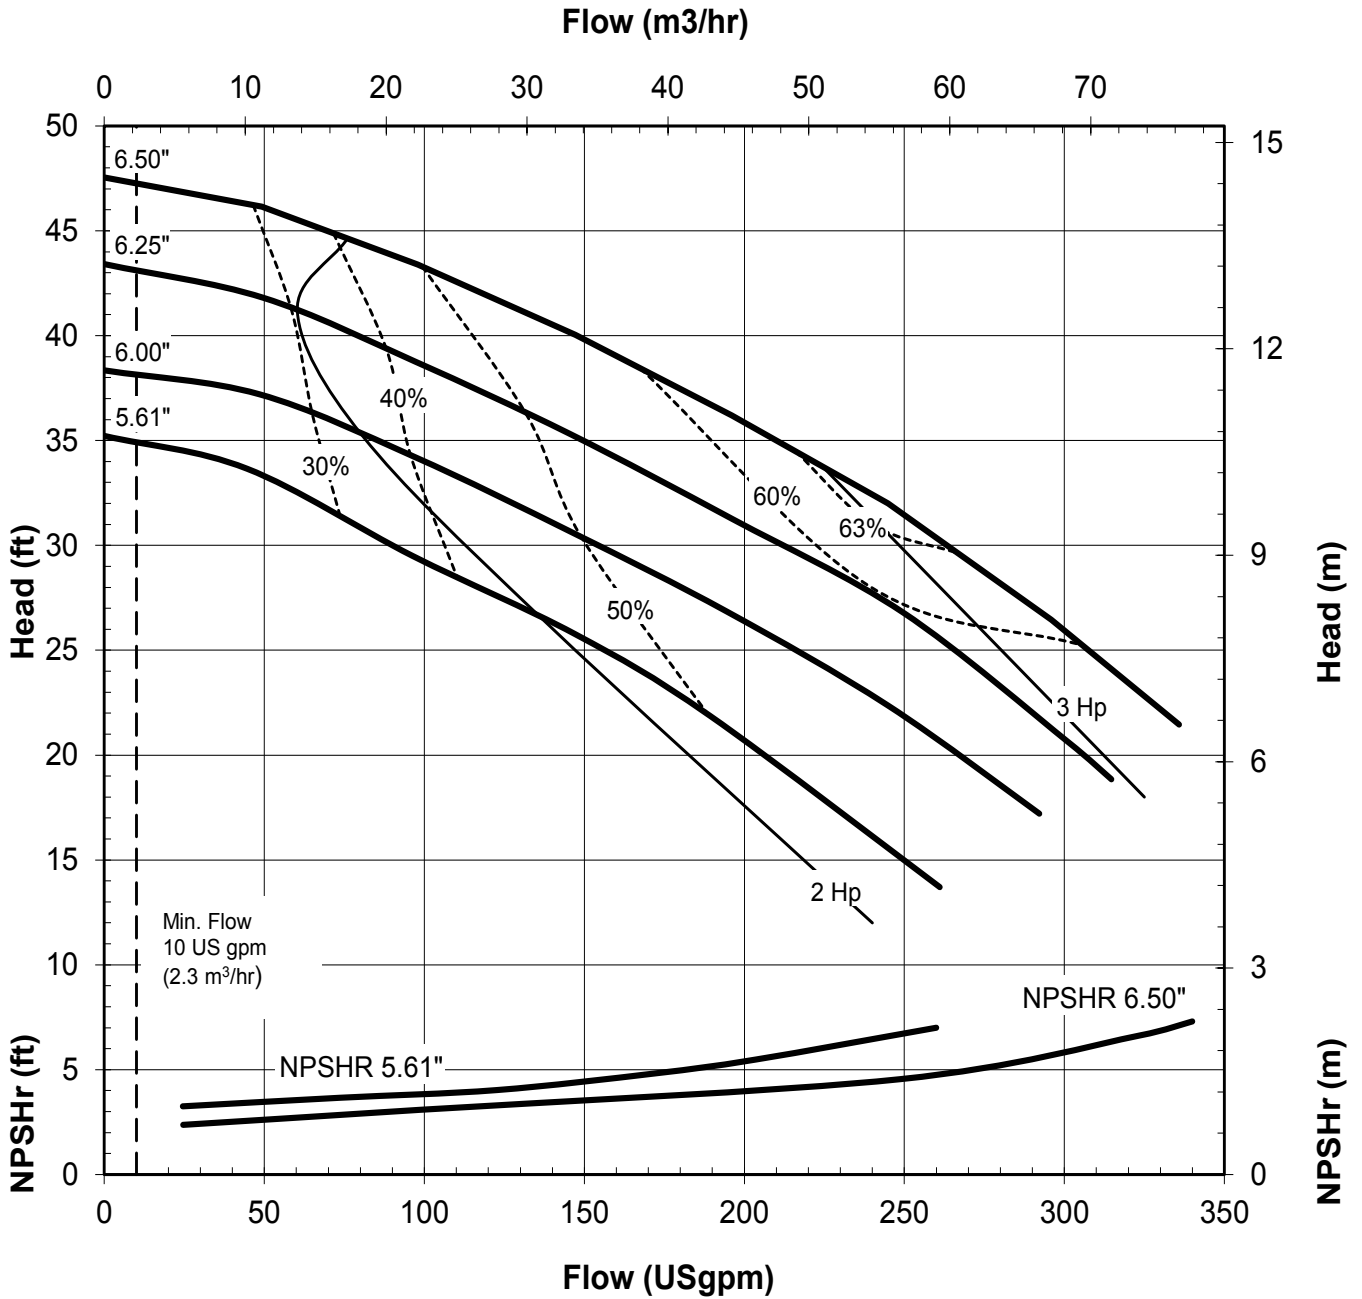

4012 REV 0
12/08/00

UC SERIES STANDARD HORIZONTAL PERFORMANCE CURVE

MODEL: UC436
3500 rpm, 60 Hz
Suction: 4"
Discharge: 3"

**UC SERIES
STANDARD HORIZONTAL
PERFORMANCE CURVE**

MODEL: UC436
1725 rpm, 60 Hz
Suction: 4"
Discharge: 3"