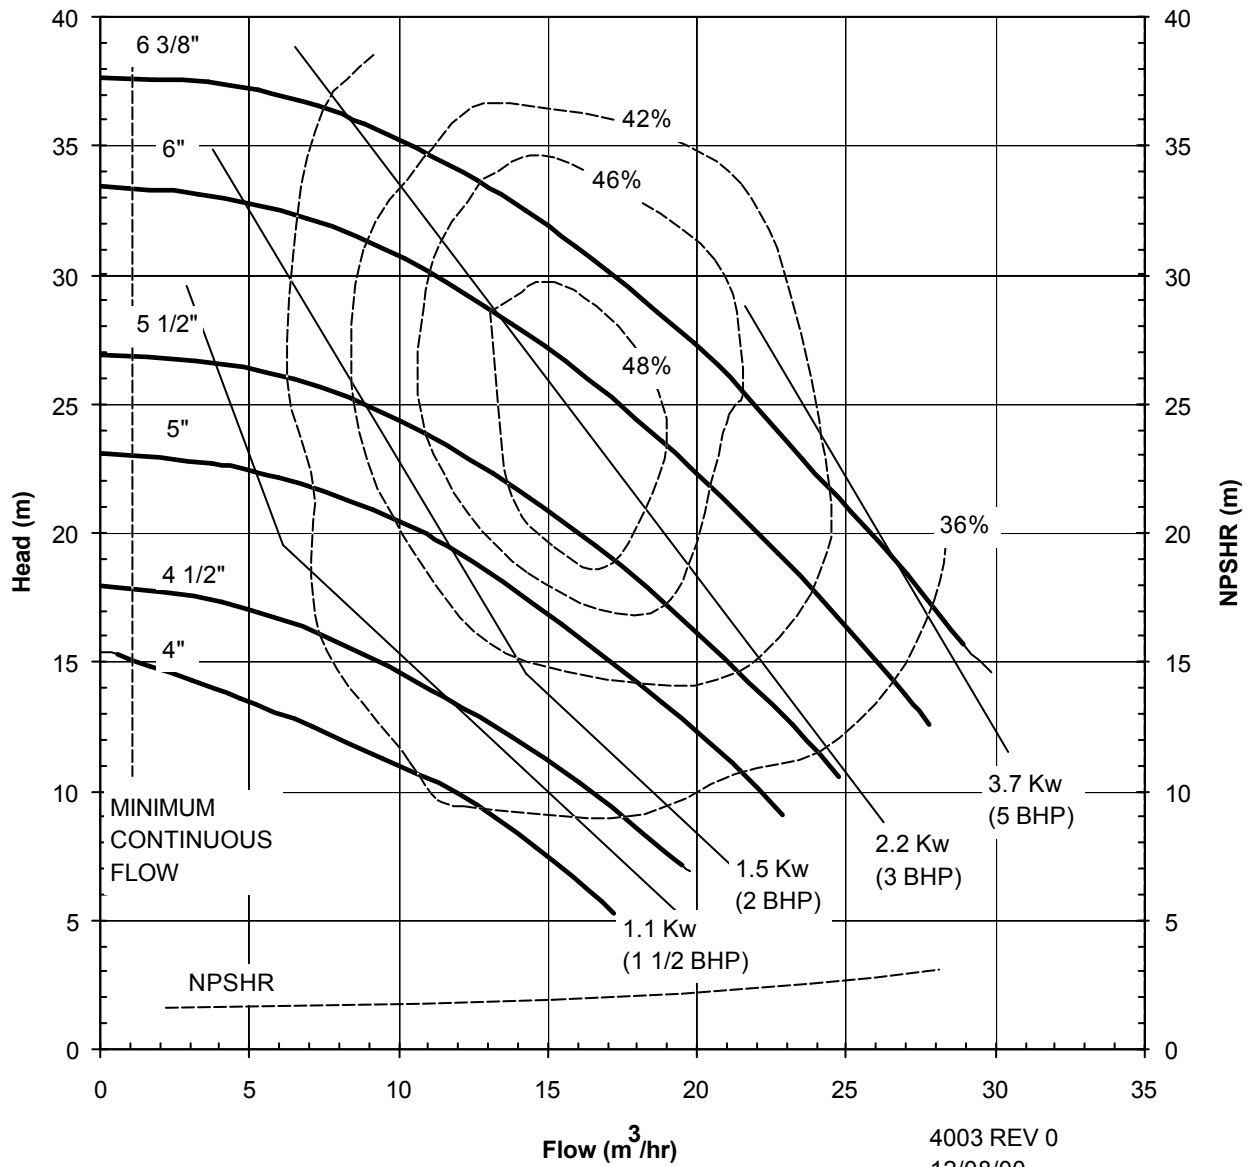

UC SERIES STANDARD HORIZONTAL PERFORMANCE CURVE

MODEL: UC1516
2900 rpm, 50 Hz
Suction: 1 1/2"
Discharge: 1"