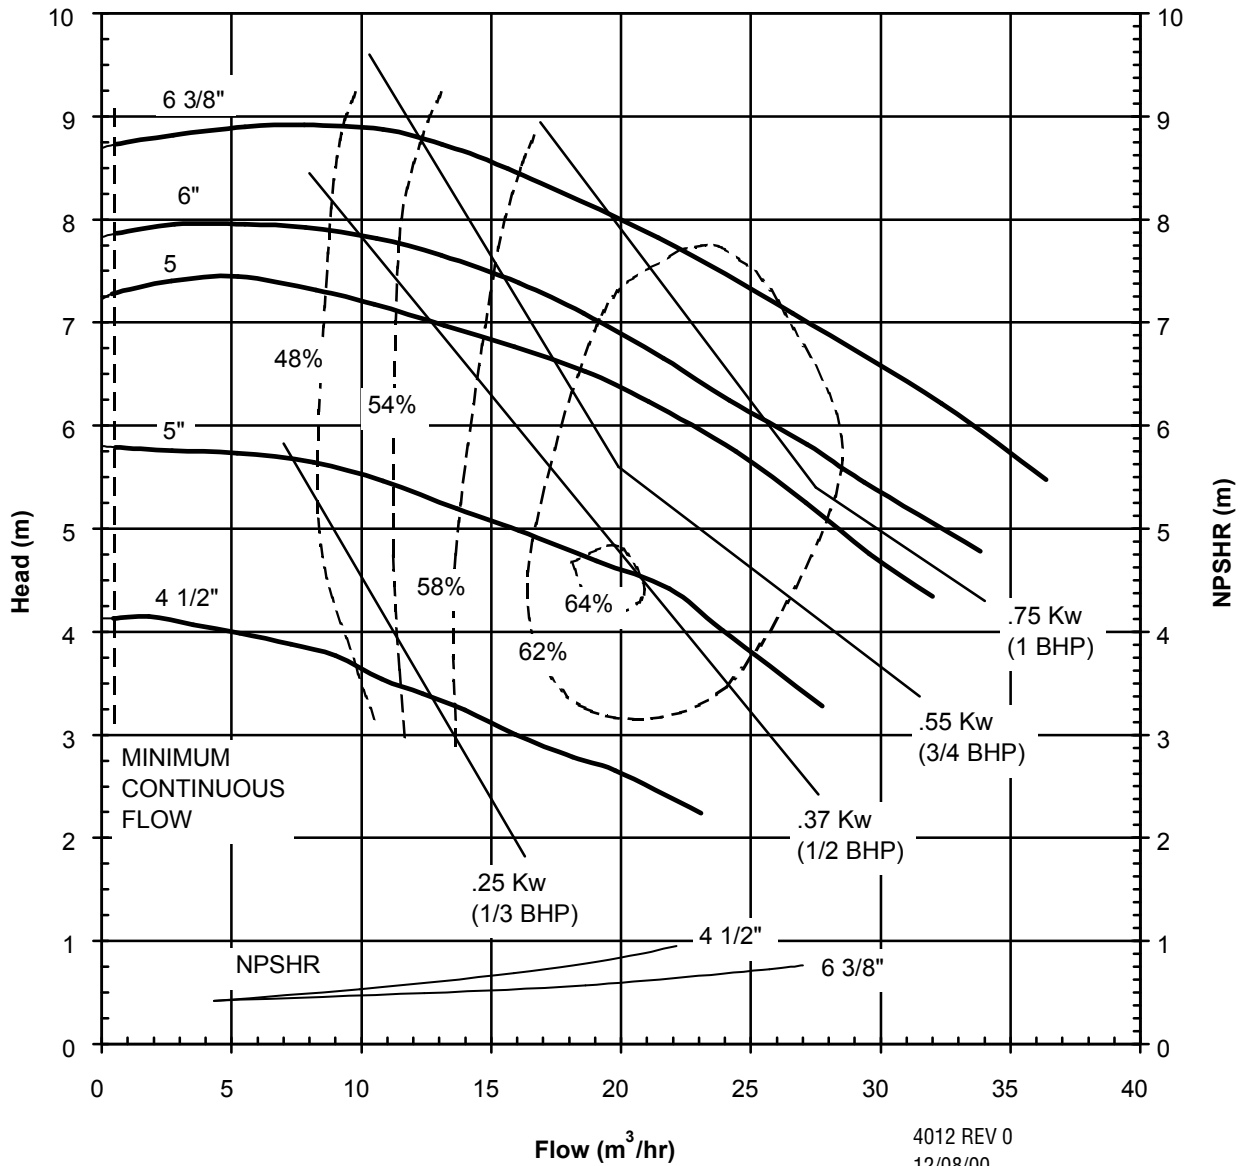

UC SERIES STANDARD HORIZONTAL PERFORMANCE CURVE

MODEL: UC326
2900 rpm, 50 Hz
Suction: 3"
Discharge: 2"

UC SERIES STANDARD HORIZONTAL PERFORMANCE CURVE

MODEL: UC326
1450 rpm, 50 Hz
Suction: 3"
Discharge: 2"