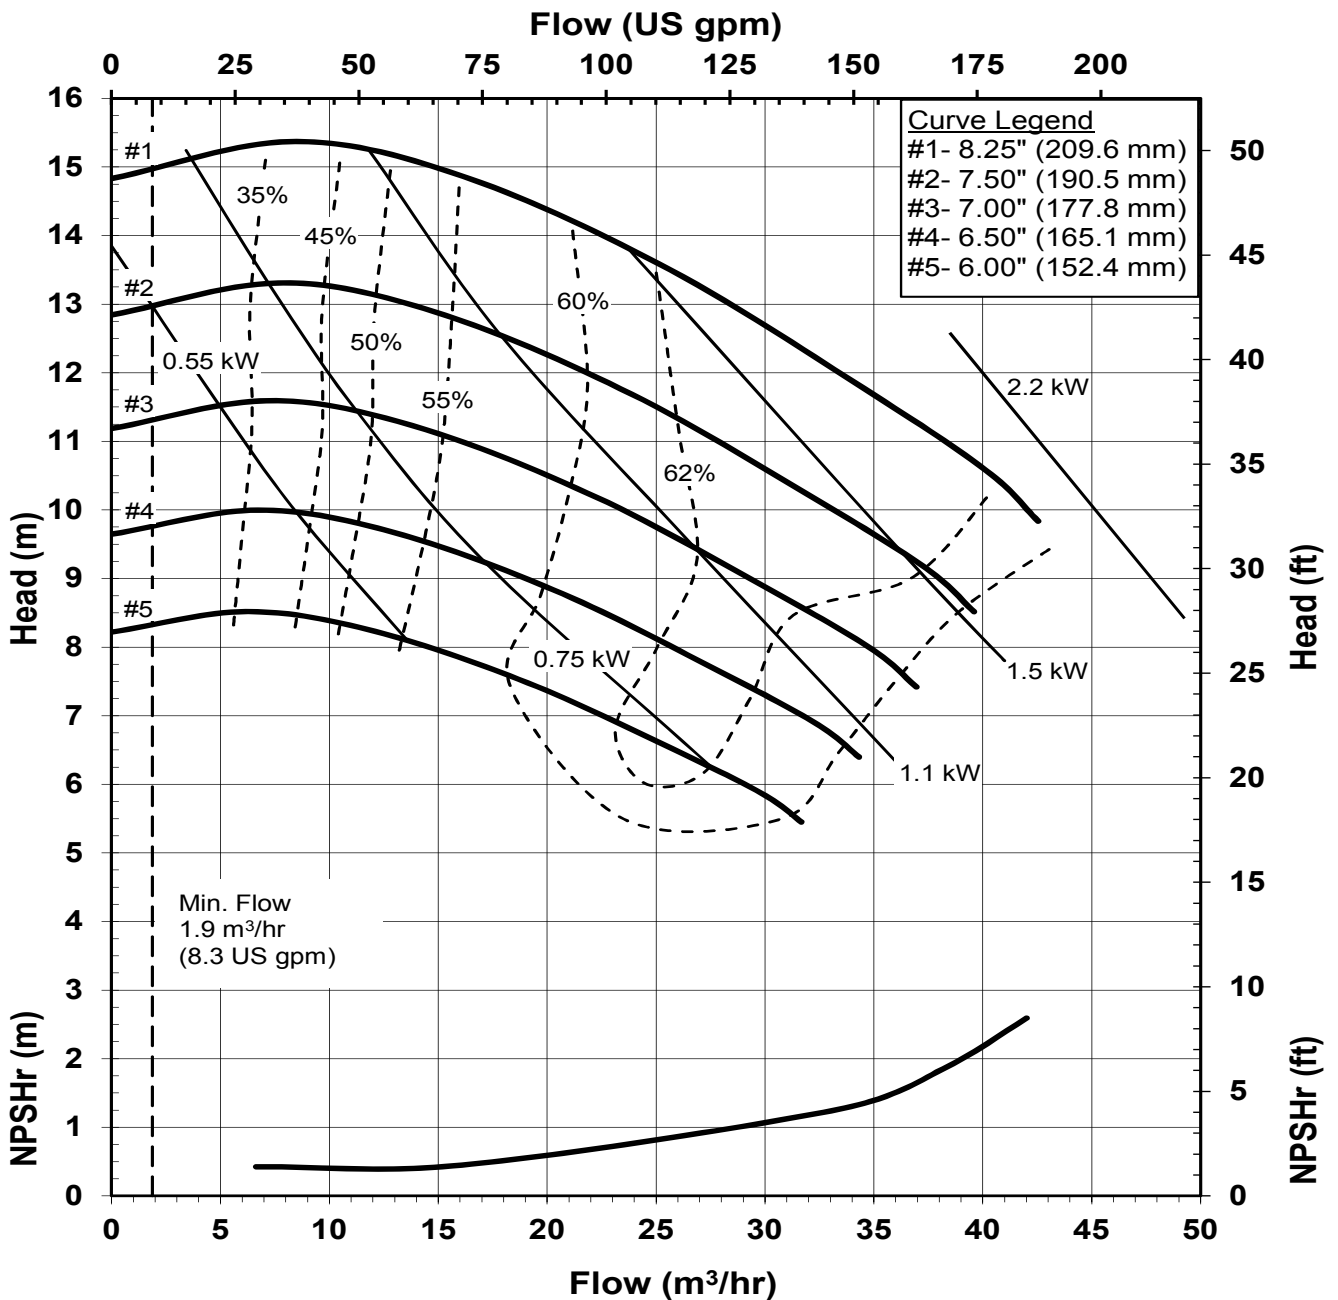

MODEL: UC438
1450 rpm, 50 Hz
Suction: 4"
Discharge: 3"

UC438504P
4016 Rev 1
9-16-14

UC SERIES STANDARD HORIZONTAL PERFORMANCE CURVE

MODEL: UC3158/UC328
3500 rpm, 60 Hz
Suction: 3"
Discharge: 1.5"

UC3158602P
 4017 Rev 0
 1-15-2014

**UC SERIES
STANDARD HORIZONTAL
PERFORMANCE CURVE**

MODEL: UC3158/UC328
1750 rpm, 60 Hz
Suction: 3"
Discharge: 1.5"

UC3158604P
 4018 Rev 0
 1-15-2014

UC SERIES STANDARD HORIZONTAL PERFORMANCE CURVE

MODEL: UC3158/UC328
2900 rpm, 50 Hz
Suction: 3"
Discharge: 1.5"

UC3158502P
4019 Rev 0
1-15-2014

UC SERIES STANDARD HORIZONTAL PERFORMANCE CURVE

MODEL: UC3158/UC328
1450 rpm, 50 Hz
Suction: 3"
Discharge: 1.5"

UC3158504P
4020 Rev 0
1-15-2014