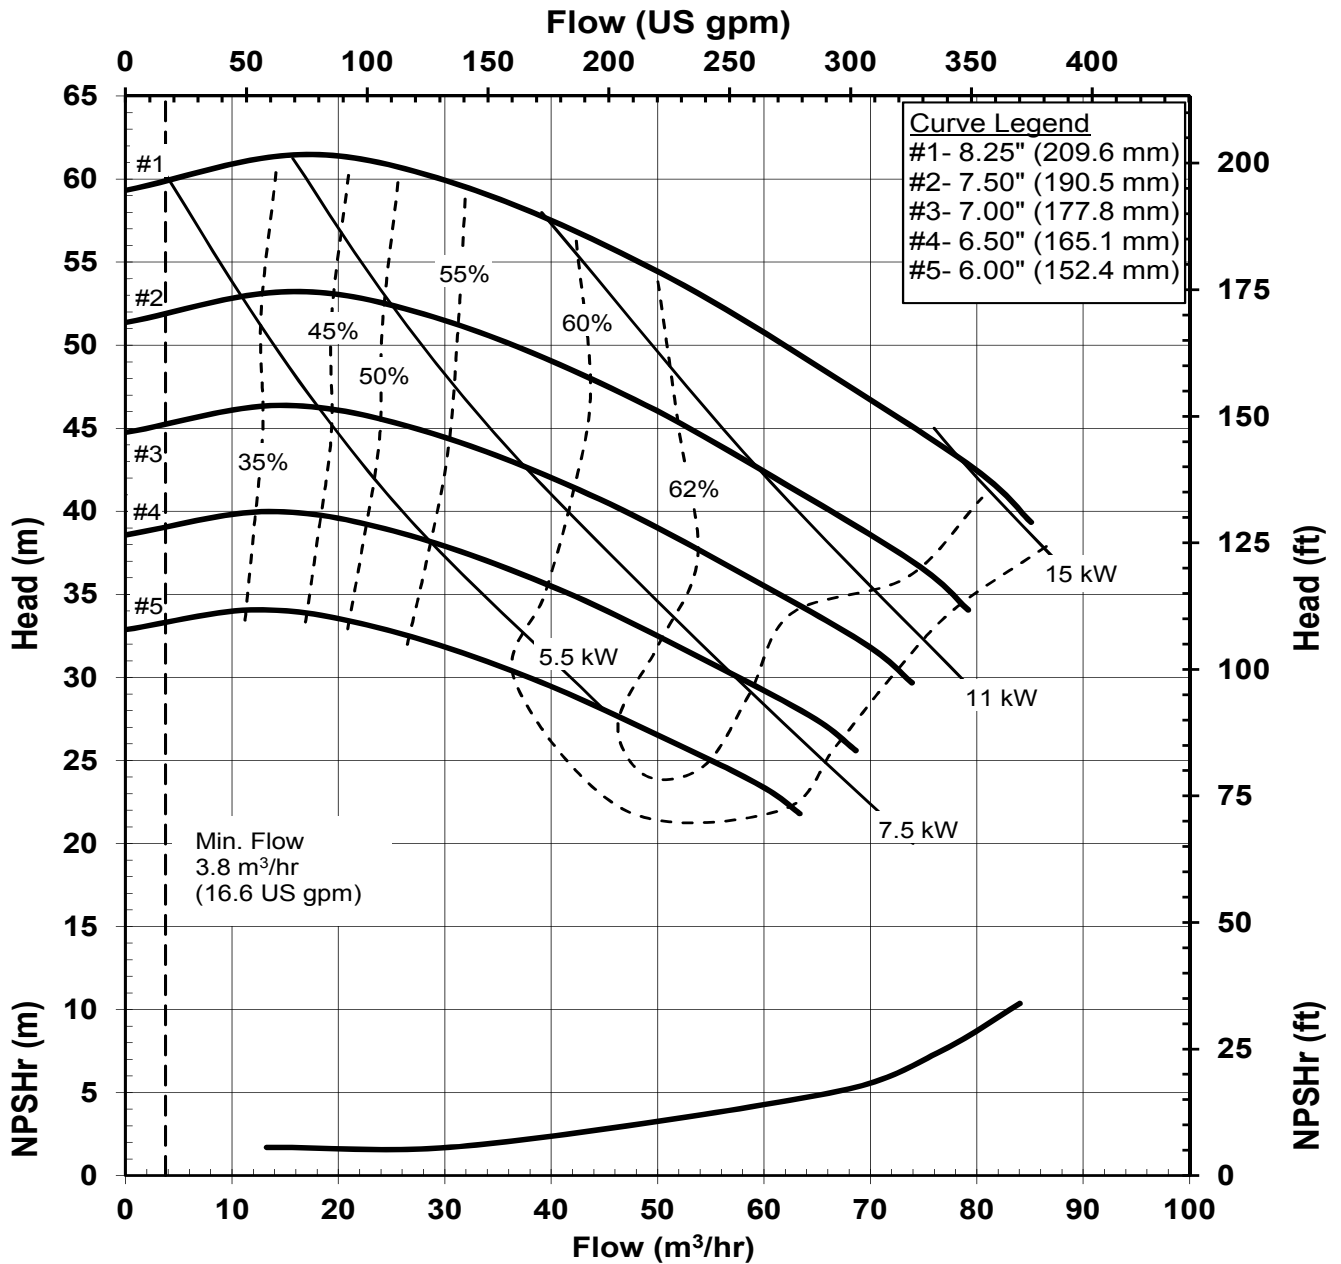

MODEL: UC438
1450 rpm, 50 Hz
Suction: 4"
Discharge: 3"

UC438504P
4016 Rev 1
9-16-14

UC SERIES STANDARD HORIZONTAL PERFORMANCE CURVE

MODEL: UC3158/UC328
3500 rpm, 60 Hz
Suction: 3"
Discharge: 1.5"

UC3158602P
 4017 Rev 0
 1-15-2014

**UC SERIES
STANDARD HORIZONTAL
PERFORMANCE CURVE**

MODEL: UC3158/UC328
1750 rpm, 60 Hz
Suction: 3"
Discharge: 1.5"

UC3158604P
 4018 Rev 0
 1-15-2014

UC SERIES STANDARD HORIZONTAL PERFORMANCE CURVE

MODEL: UC3158/UC328
2900 rpm, 50 Hz
Suction: 3"
Discharge: 1.5"

UC3158502P
4019 Rev 0
1-15-2014

UC SERIES STANDARD HORIZONTAL PERFORMANCE CURVE

MODEL: UC3158/UC328
1450 rpm, 50 Hz
Suction: 3"
Discharge: 1.5"

UC3158504P
4020 Rev 0
1-15-2014