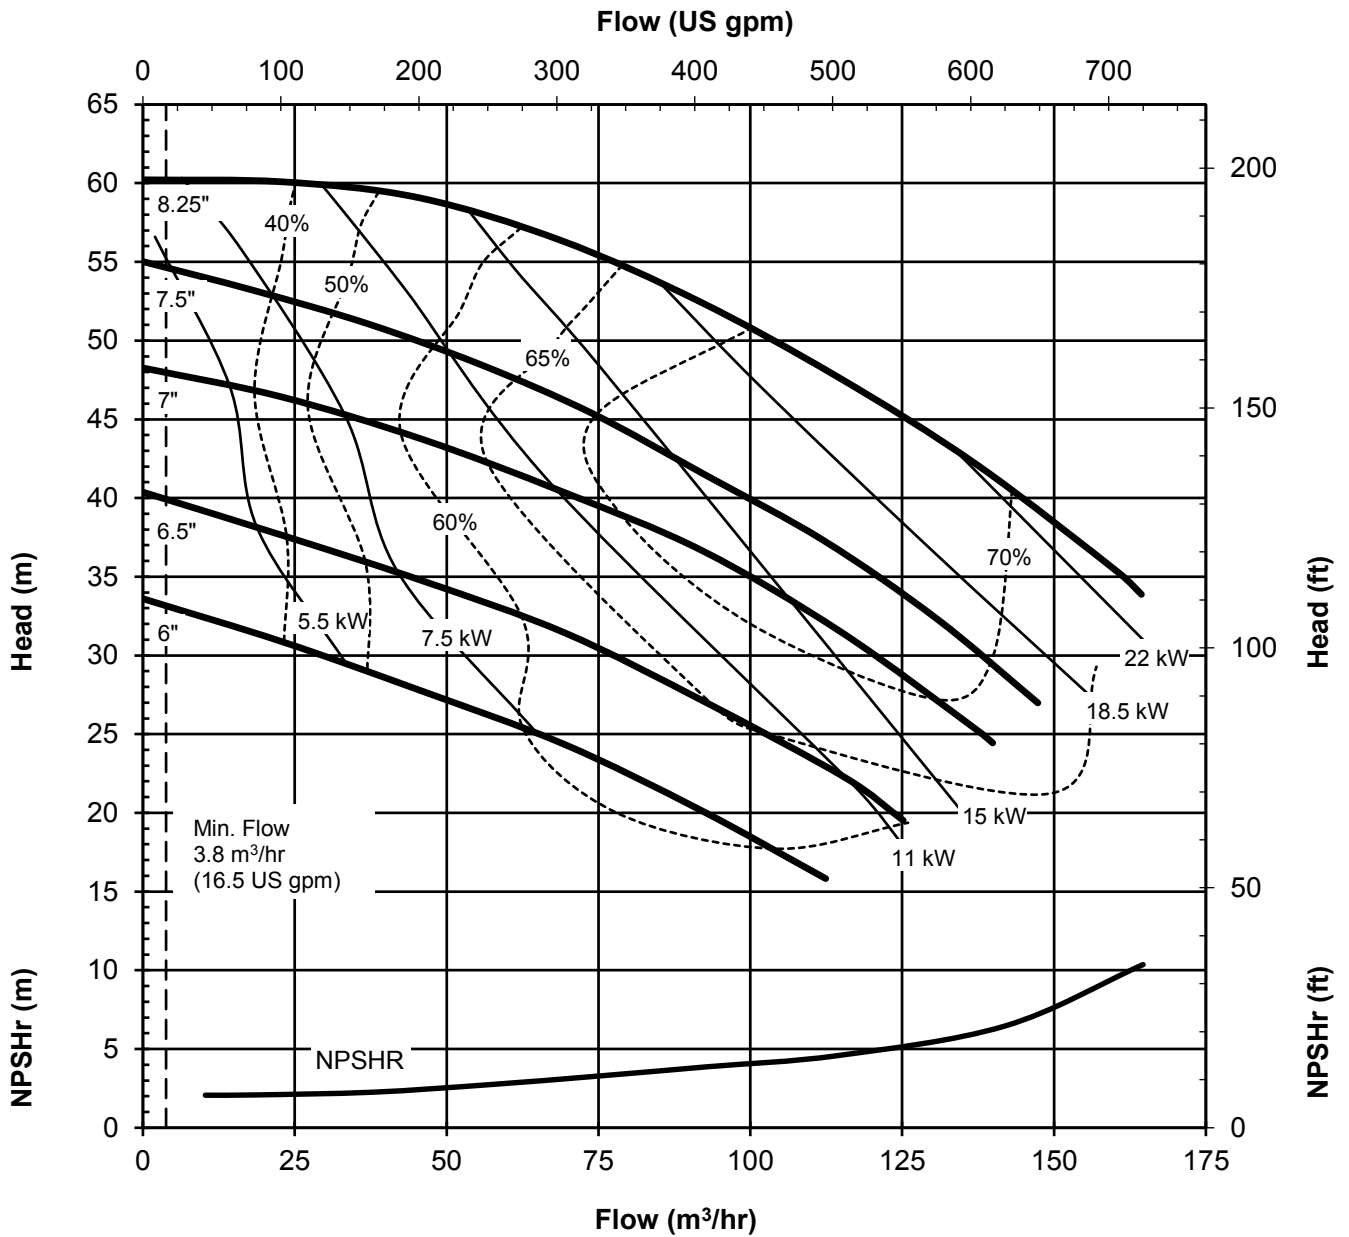

UC SERIES STANDARD HORIZONTAL PERFORMANCE CURVE

MODEL: UC438
3500 rpm, 60 Hz
Suction: 4"
Discharge: 3"

UC438602P
4013 Rev 1
9-16-14

UC SERIES STANDARD HORIZONTAL PERFORMANCE CURVE

MODEL: UC438
1750 rpm, 60 Hz
Suction: 4"
Discharge: 3"

UC438604P
4015 Rev 1
9-16-14

UC SERIES STANDARD HORIZONTAL PERFORMANCE CURVE

MODEL: UC438
2900 rpm, 50 Hz
Suction: 4"
Discharge: 3"

UC438502P
4014 Rev 1
9-16-14

UC SERIES STANDARD HORIZONTAL PERFORMANCE CURVE