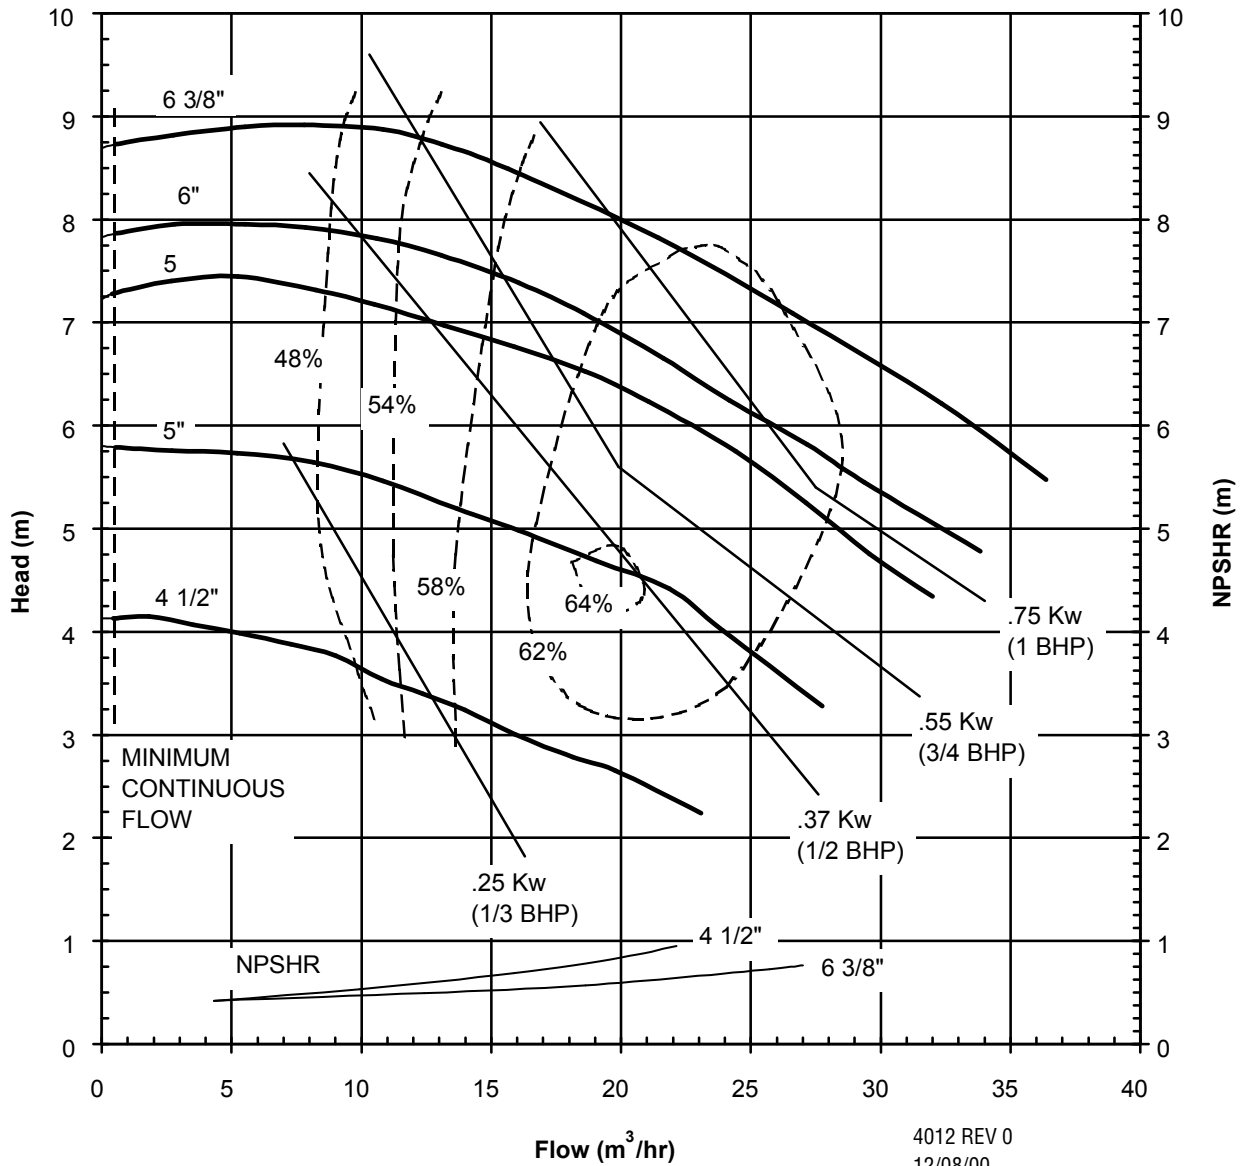

UC SERIES STANDARD HORIZONTAL PERFORMANCE CURVE

MODEL: UC326
2900 rpm, 50 Hz
Suction: 3"
Discharge: 2"

UC SERIES STANDARD HORIZONTAL PERFORMANCE CURVE

MODEL: UC326
1450 rpm, 50 Hz
Suction: 3"
Discharge: 2"