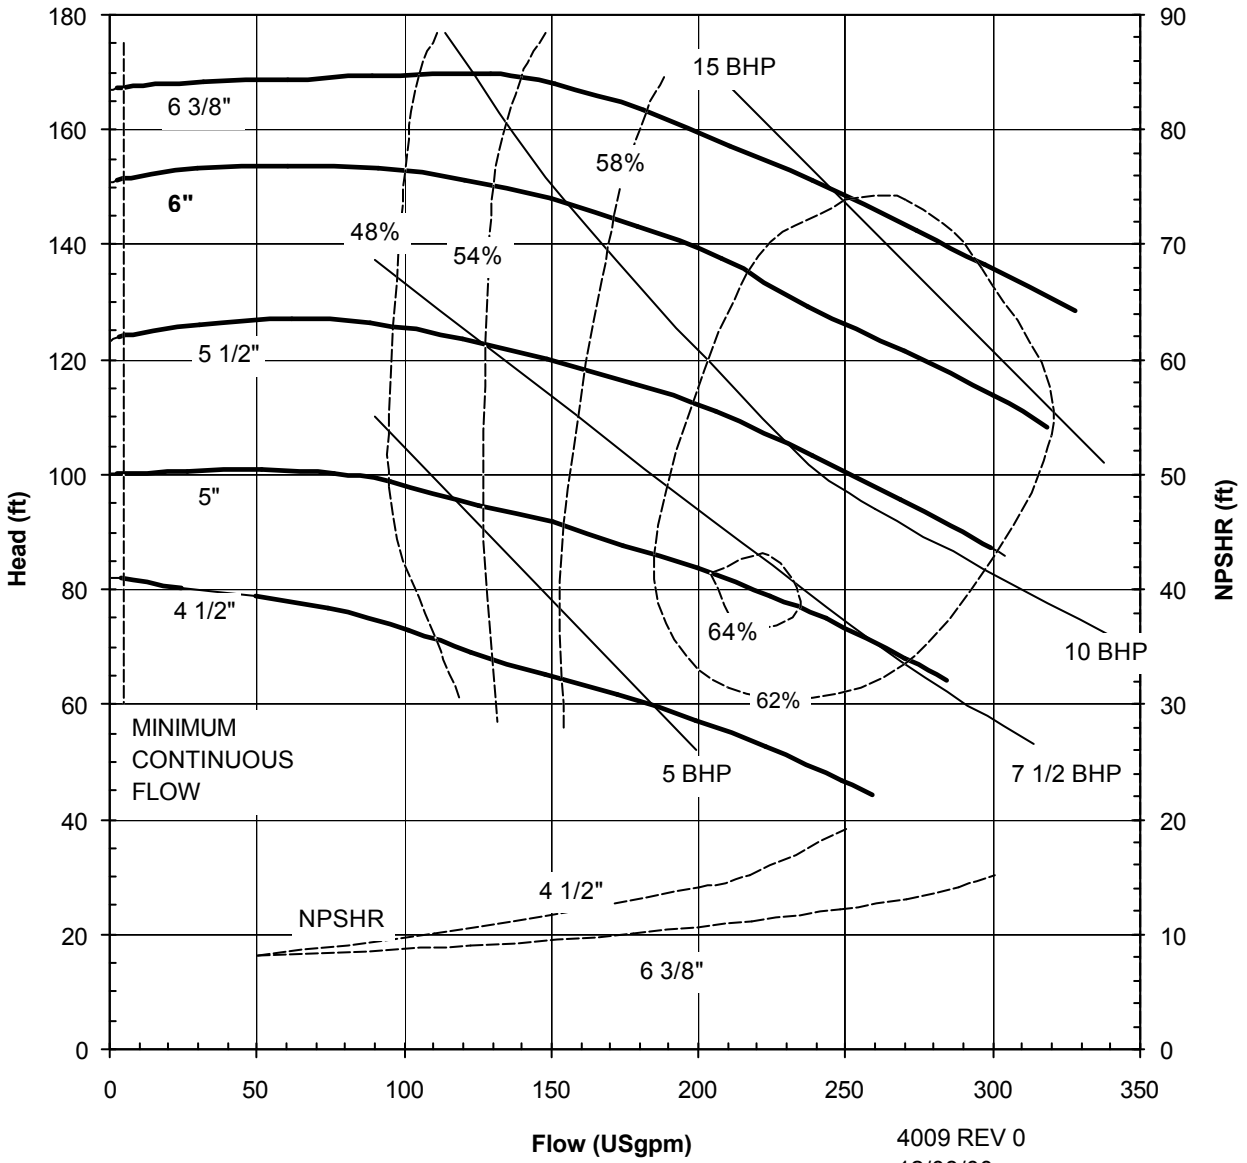

UC SERIES STANDARD HORIZONTAL PERFORMANCE CURVE

MODEL: UC326

3500 rpm, 60 Hz

Suction: 3"

Discharge: 2"