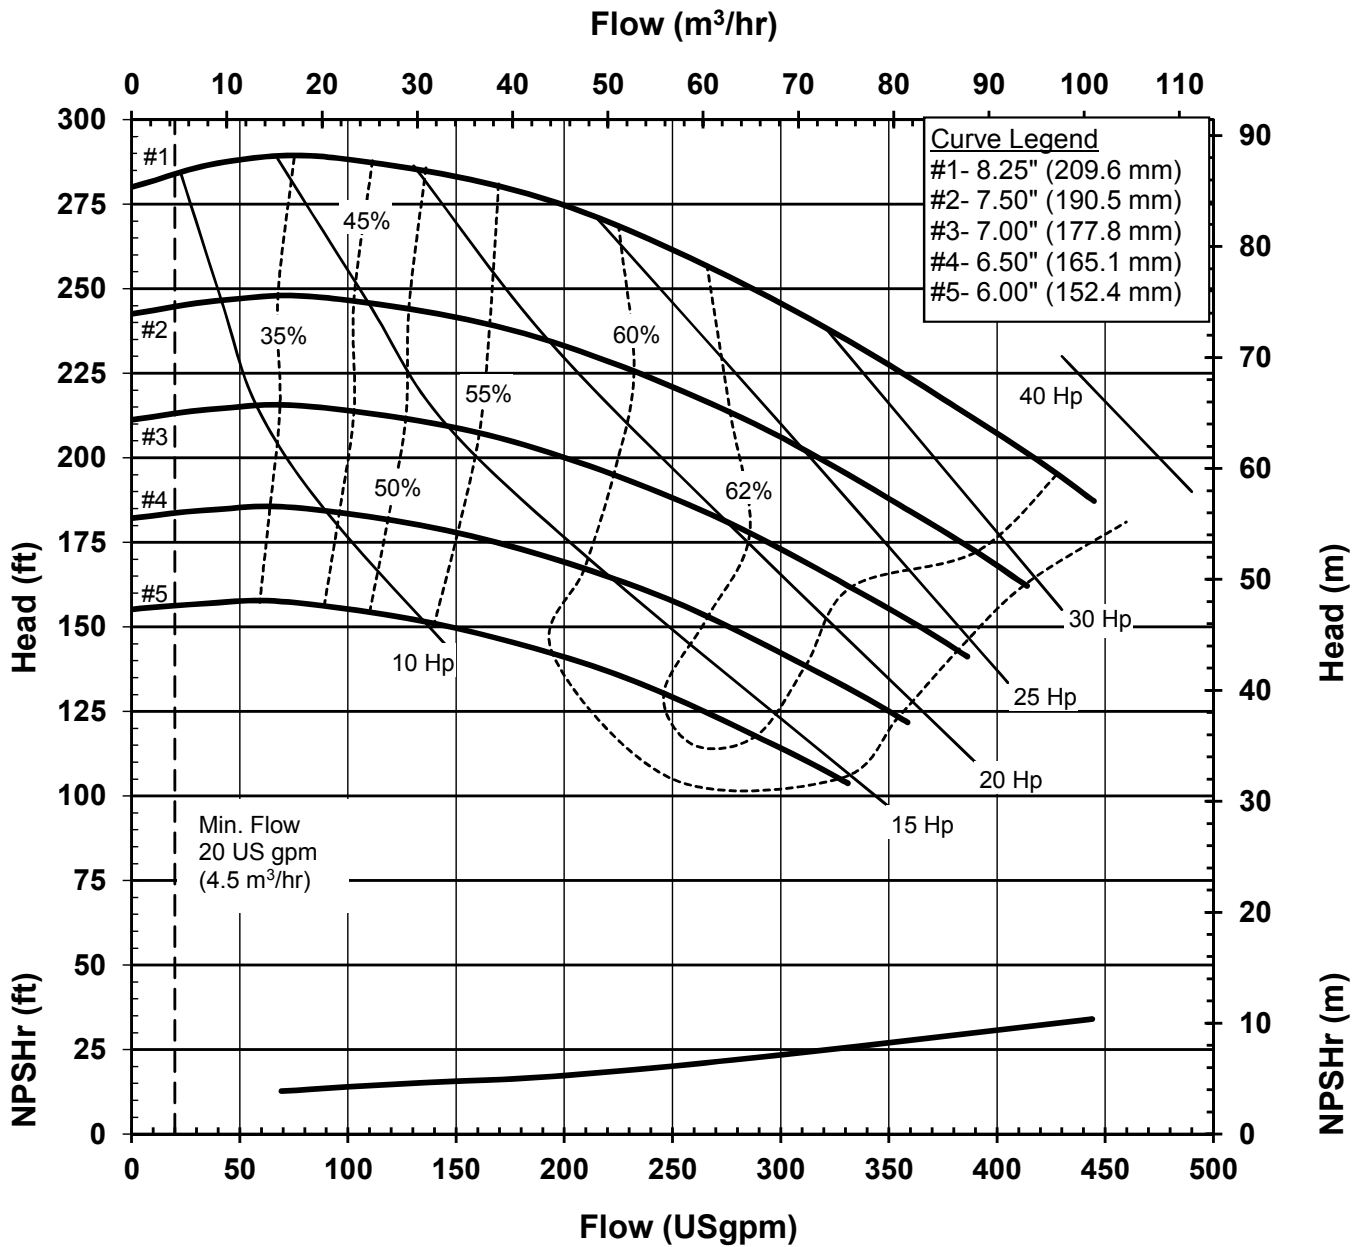

UC438604P
4015 Rev 1
9-16-14

UC SERIES STANDARD HORIZONTAL PERFORMANCE CURVE

MODEL: UC438
2900 rpm, 50 Hz
Suction: 4"
Discharge: 3"

UC438502P
4014 Rev 1
9-16-14

UC SERIES STANDARD HORIZONTAL PERFORMANCE CURVE

MODEL: UC438
1450 rpm, 50 Hz
Suction: 4"
Discharge: 3"

UC438504P
4016 Rev 1
9-16-14

UC SERIES STANDARD HORIZONTAL PERFORMANCE CURVE

MODEL: UC3158/UC328
3500 rpm, 60 Hz
Suction: 3"
Discharge: 1.5"

UC3158602P
 4017 Rev 0
 1-15-2014

UC SERIES STANDARD HORIZONTAL PERFORMANCE CURVE

MODEL: UC3158/UC328
1750 rpm, 60 Hz
Suction: 3"
Discharge: 1.5"

UC3158604P
 4018 Rev 0
 1-15-2014

UC SERIES STANDARD HORIZONTAL PERFORMANCE CURVE

MODEL: UC3158/UC328
2900 rpm, 50 Hz
Suction: 3"
Discharge: 1.5"