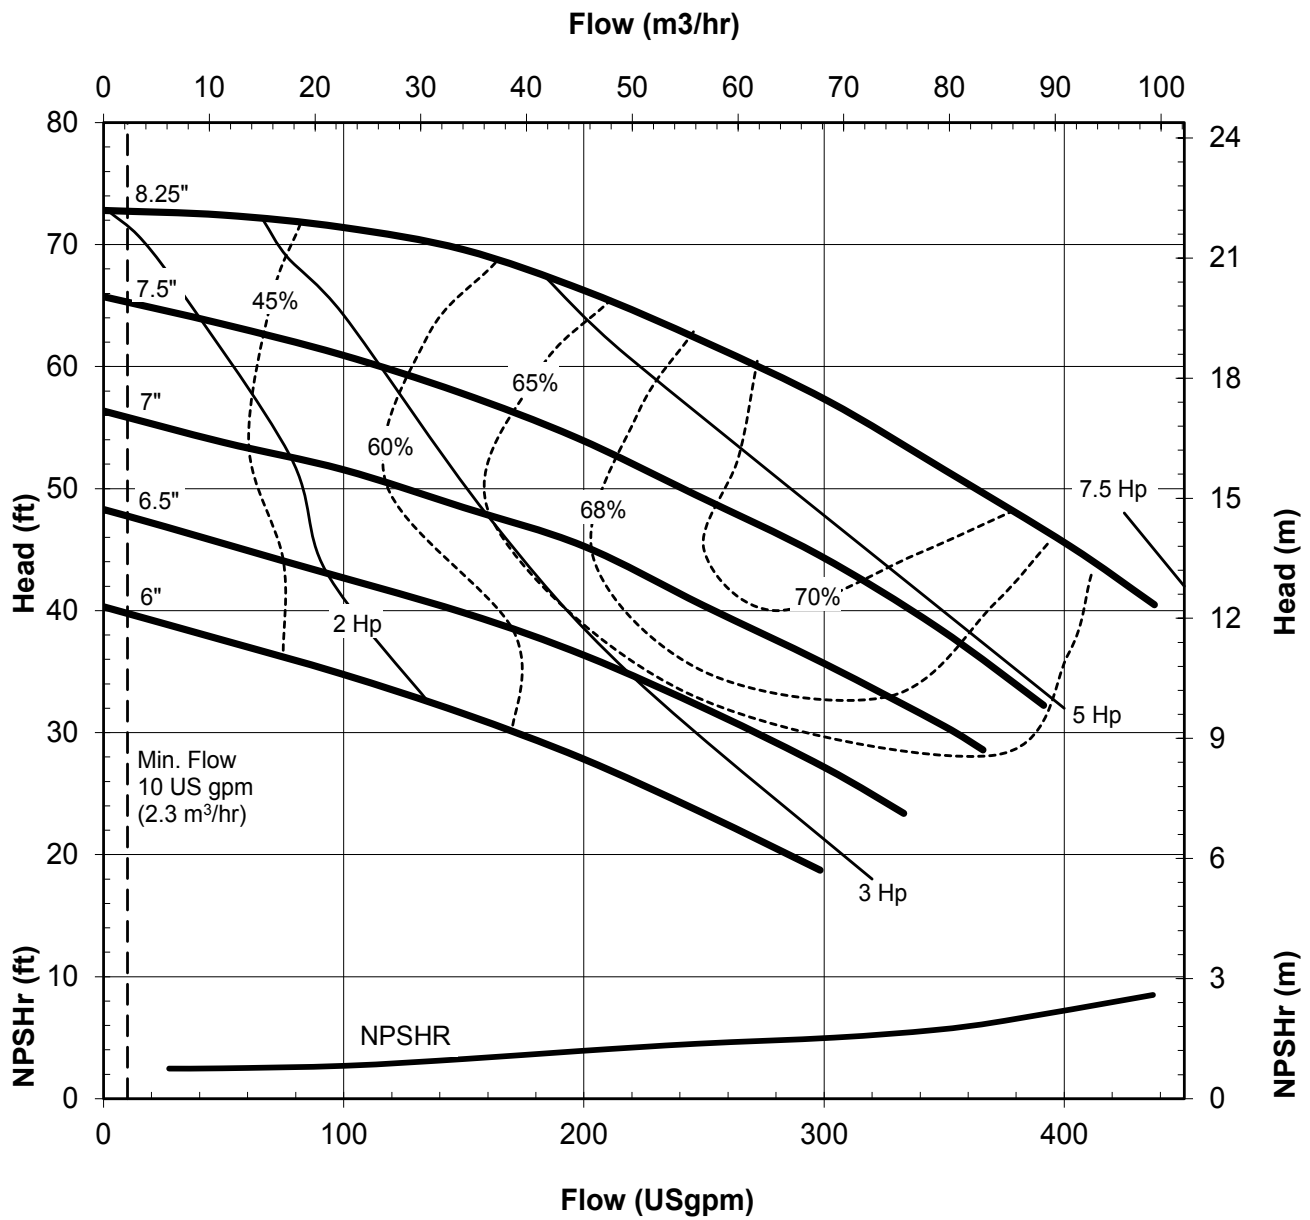

UC SERIES STANDARD HORIZONTAL PERFORMANCE CURVE

MODEL: UC436
2900 rpm, 50 Hz
Suction: 4"
Discharge: 3"

UC SERIES STANDARD HORIZONTAL PERFORMANCE CURVE

MODEL: UC436
1450 rpm, 50 Hz
Suction: 4"
Discharge: 3"

UC SERIES STANDARD HORIZONTAL PERFORMANCE CURVE

MODEL: UC438
3500 rpm, 60 Hz
Suction: 4"
Discharge: 3"

UC438602P
4013 Rev 1
9-16-14

UC SERIES STANDARD HORIZONTAL PERFORMANCE CURVE

MODEL: UC438
1750 rpm, 60 Hz
Suction: 4"
Discharge: 3"

UC438604P
4015 Rev 1
9-16-14

UC SERIES STANDARD HORIZONTAL PERFORMANCE CURVE

MODEL: UC438
2900 rpm, 50 Hz
Suction: 4"
Discharge: 3"

UC438502P
4014 Rev 1
9-16-14

UC SERIES STANDARD HORIZONTAL PERFORMANCE CURVE