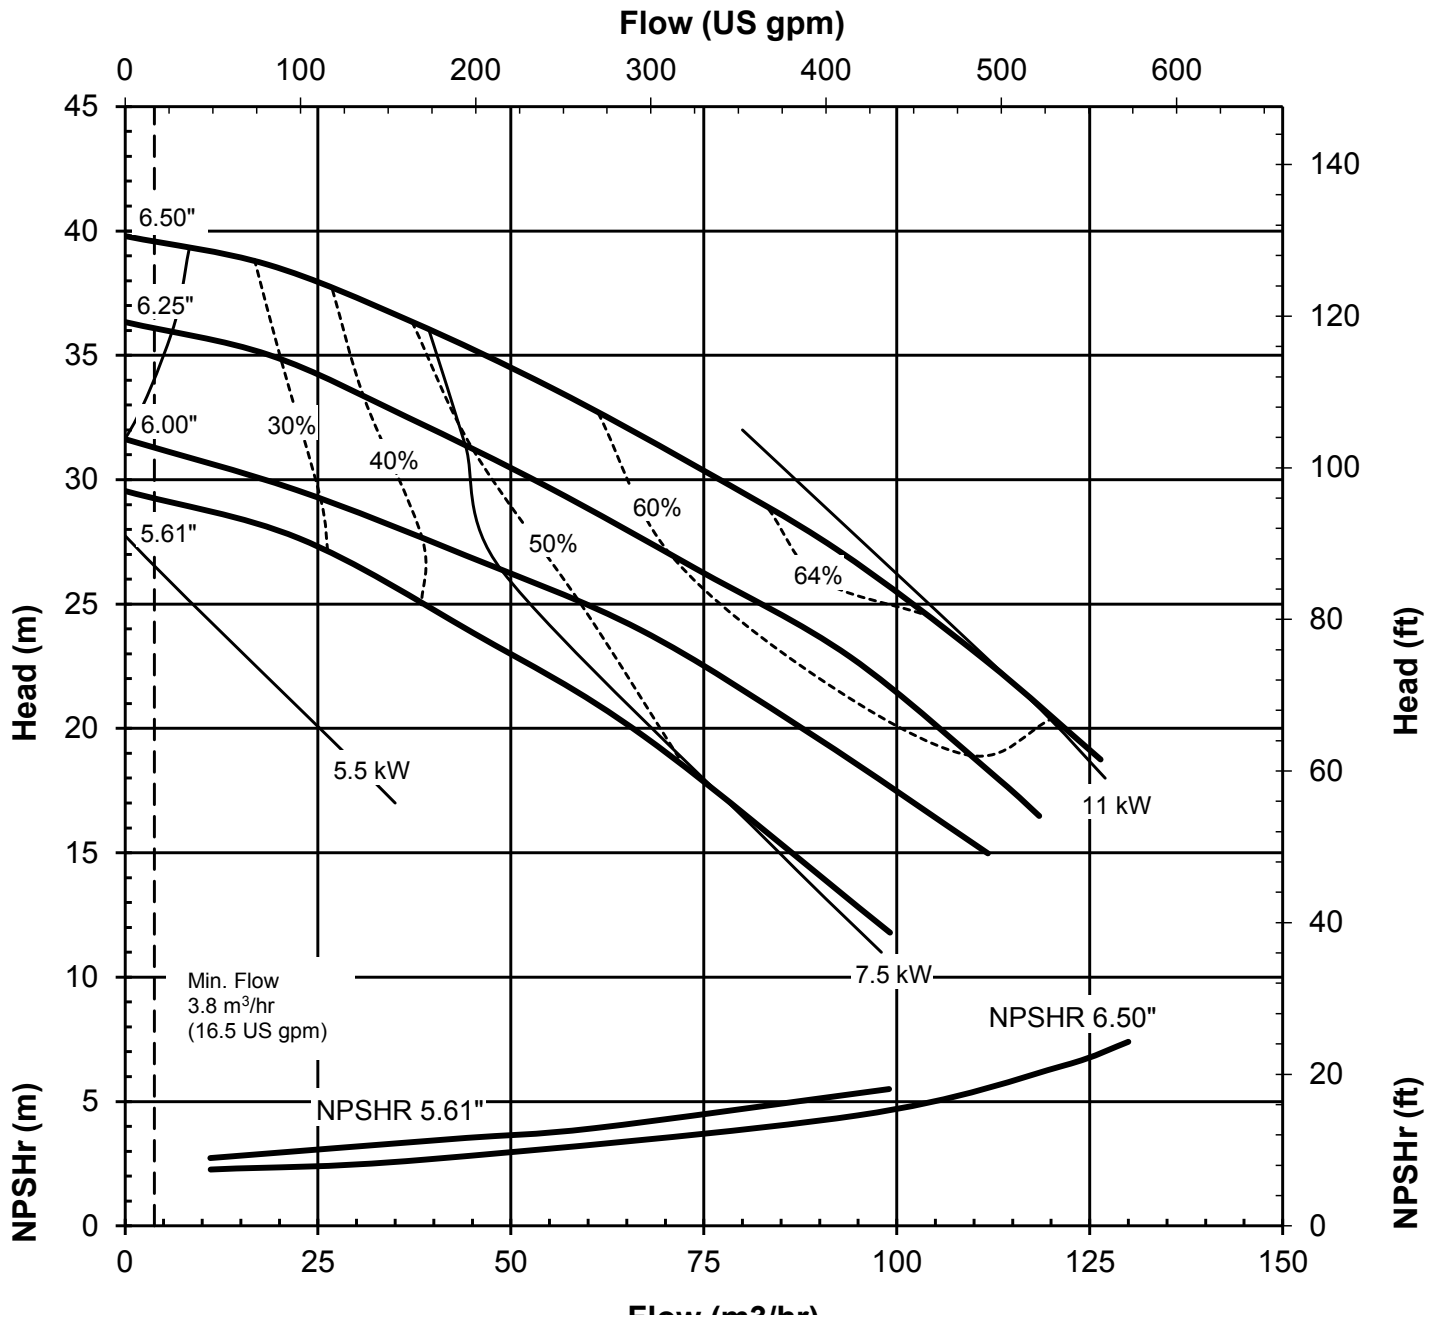

**UC SERIES
STANDARD HORIZONTAL
PERFORMANCE CURVE**

MODEL: UC436
3500 rpm, 60 Hz
Suction: 4"
Discharge: 3"

UC SERIES STANDARD HORIZONTAL PERFORMANCE CURVE

MODEL: UC436
1725 rpm, 60 Hz
Suction: 4"
Discharge: 3"

UC SERIES STANDARD HORIZONTAL PERFORMANCE CURVE

MODEL: UC436
2900 rpm, 50 Hz
Suction: 4"
Discharge: 3"

UC SERIES STANDARD HORIZONTAL PERFORMANCE CURVE

MODEL: UC436
1450 rpm, 50 Hz
Suction: 4"
Discharge: 3"