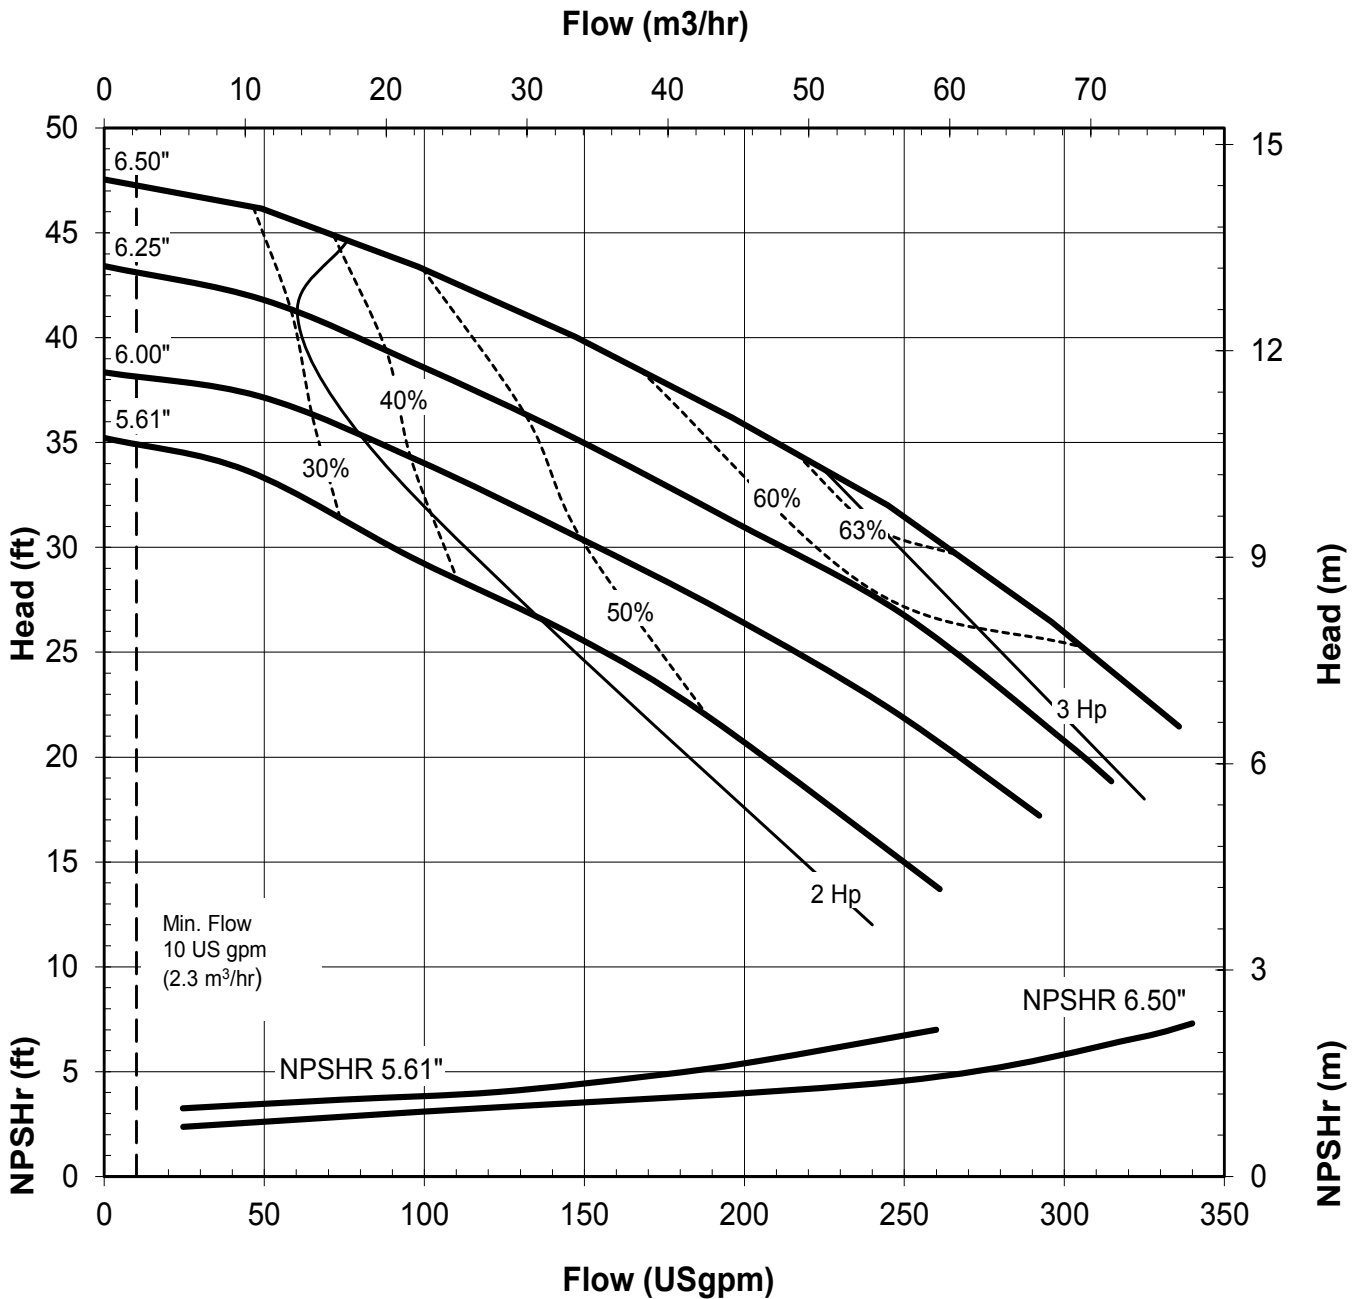

**UC SERIES
STANDARD HORIZONTAL
PERFORMANCE CURVE**

MODEL: UC436
3500 rpm, 60 Hz
Suction: 4"
Discharge: 3"

UC SERIES STANDARD HORIZONTAL PERFORMANCE CURVE

MODEL: UC436
1725 rpm, 60 Hz
Suction: 4"
Discharge: 3"

UC SERIES STANDARD HORIZONTAL PERFORMANCE CURVE

MODEL: UC436
2900 rpm, 50 Hz
Suction: 4"
Discharge: 3"

UC SERIES STANDARD HORIZONTAL PERFORMANCE CURVE

MODEL: UC436
1450 rpm, 50 Hz
Suction: 4"
Discharge: 3"