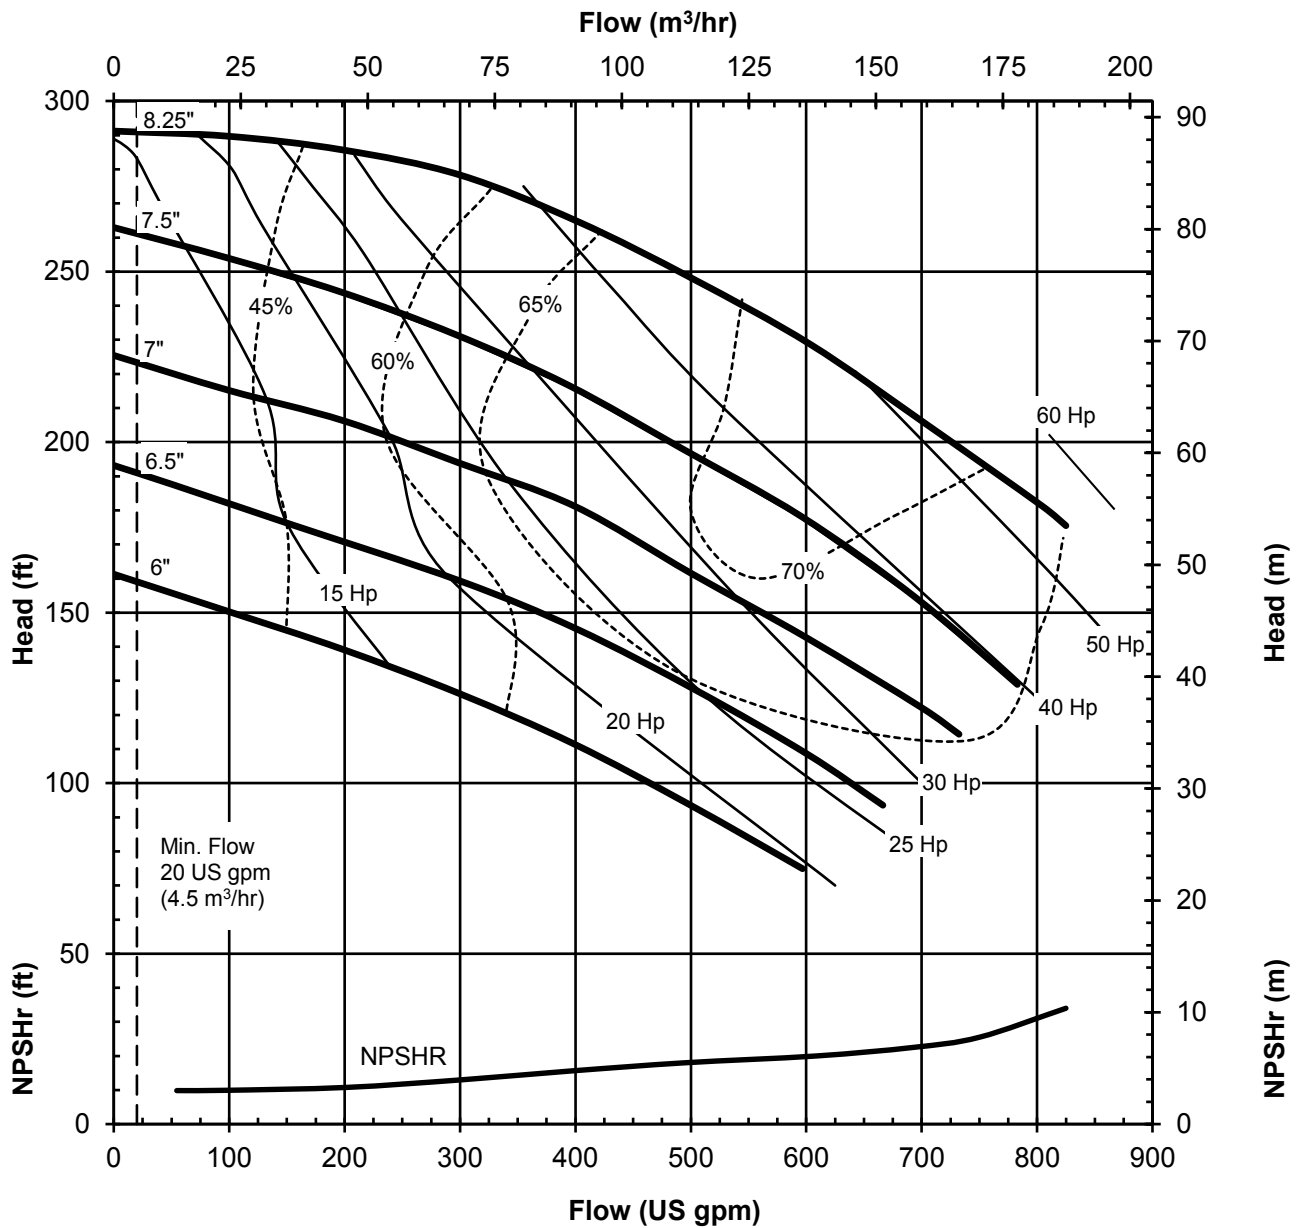

UC SERIES STANDARD HORIZONTAL PERFORMANCE CURVE

MODEL: UC436
2900 rpm, 50 Hz
Suction: 4"
Discharge: 3"

UC SERIES STANDARD HORIZONTAL PERFORMANCE CURVE

MODEL: UC436
1450 rpm, 50 Hz
Suction: 4"
Discharge: 3"

UC SERIES STANDARD HORIZONTAL PERFORMANCE CURVE

MODEL: UC438
3500 rpm, 60 Hz
Suction: 4"
Discharge: 3"

UC438602P
4013 Rev 1
9-16-14

UC SERIES STANDARD HORIZONTAL PERFORMANCE CURVE

MODEL: UC438
1750 rpm, 60 Hz
Suction: 4"
Discharge: 3"