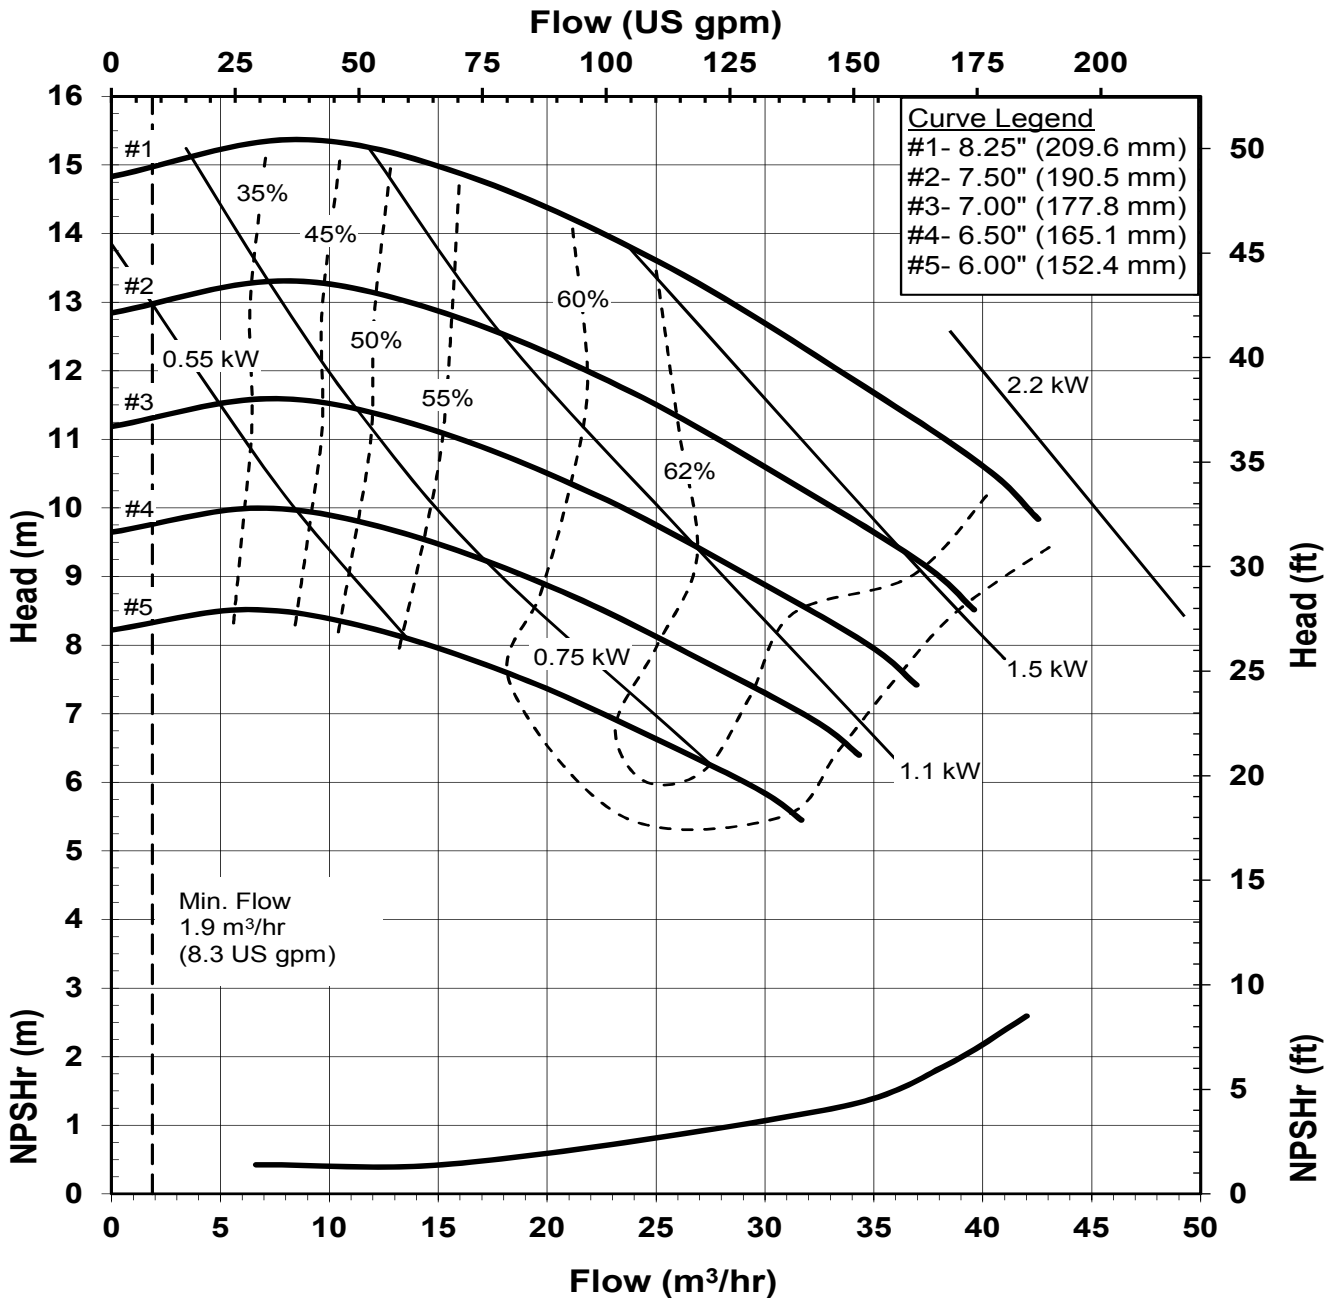

MODEL: UC438
1450 rpm, 50 Hz
Suction: 4"
Discharge: 3"

UC438504P
4016 Rev 1
9-16-14

UC SERIES STANDARD HORIZONTAL PERFORMANCE CURVE

MODEL: UC3158/UC328
3500 rpm, 60 Hz
Suction: 3"
Discharge: 1.5"

UC3158602P
 4017 Rev 0
 1-15-2014

UC SERIES STANDARD HORIZONTAL PERFORMANCE CURVE

MODEL: UC3158/UC328
1750 rpm, 60 Hz
Suction: 3"
Discharge: 1.5"

UC3158604P
 4018 Rev 0
 1-15-2014

UC SERIES STANDARD HORIZONTAL PERFORMANCE CURVE

MODEL: UC3158/UC328
2900 rpm, 50 Hz
Suction: 3"
Discharge: 1.5"

UC3158502P
4019 Rev 0
1-15-2014

**UC SERIES
STANDARD HORIZONTAL
PERFORMANCE CURVE**

MODEL: UC3158/UC328
1450 rpm, 50 Hz
Suction: 3"
Discharge: 1.5"

UC3158504P
 4020 Rev 0
 1-15-2014