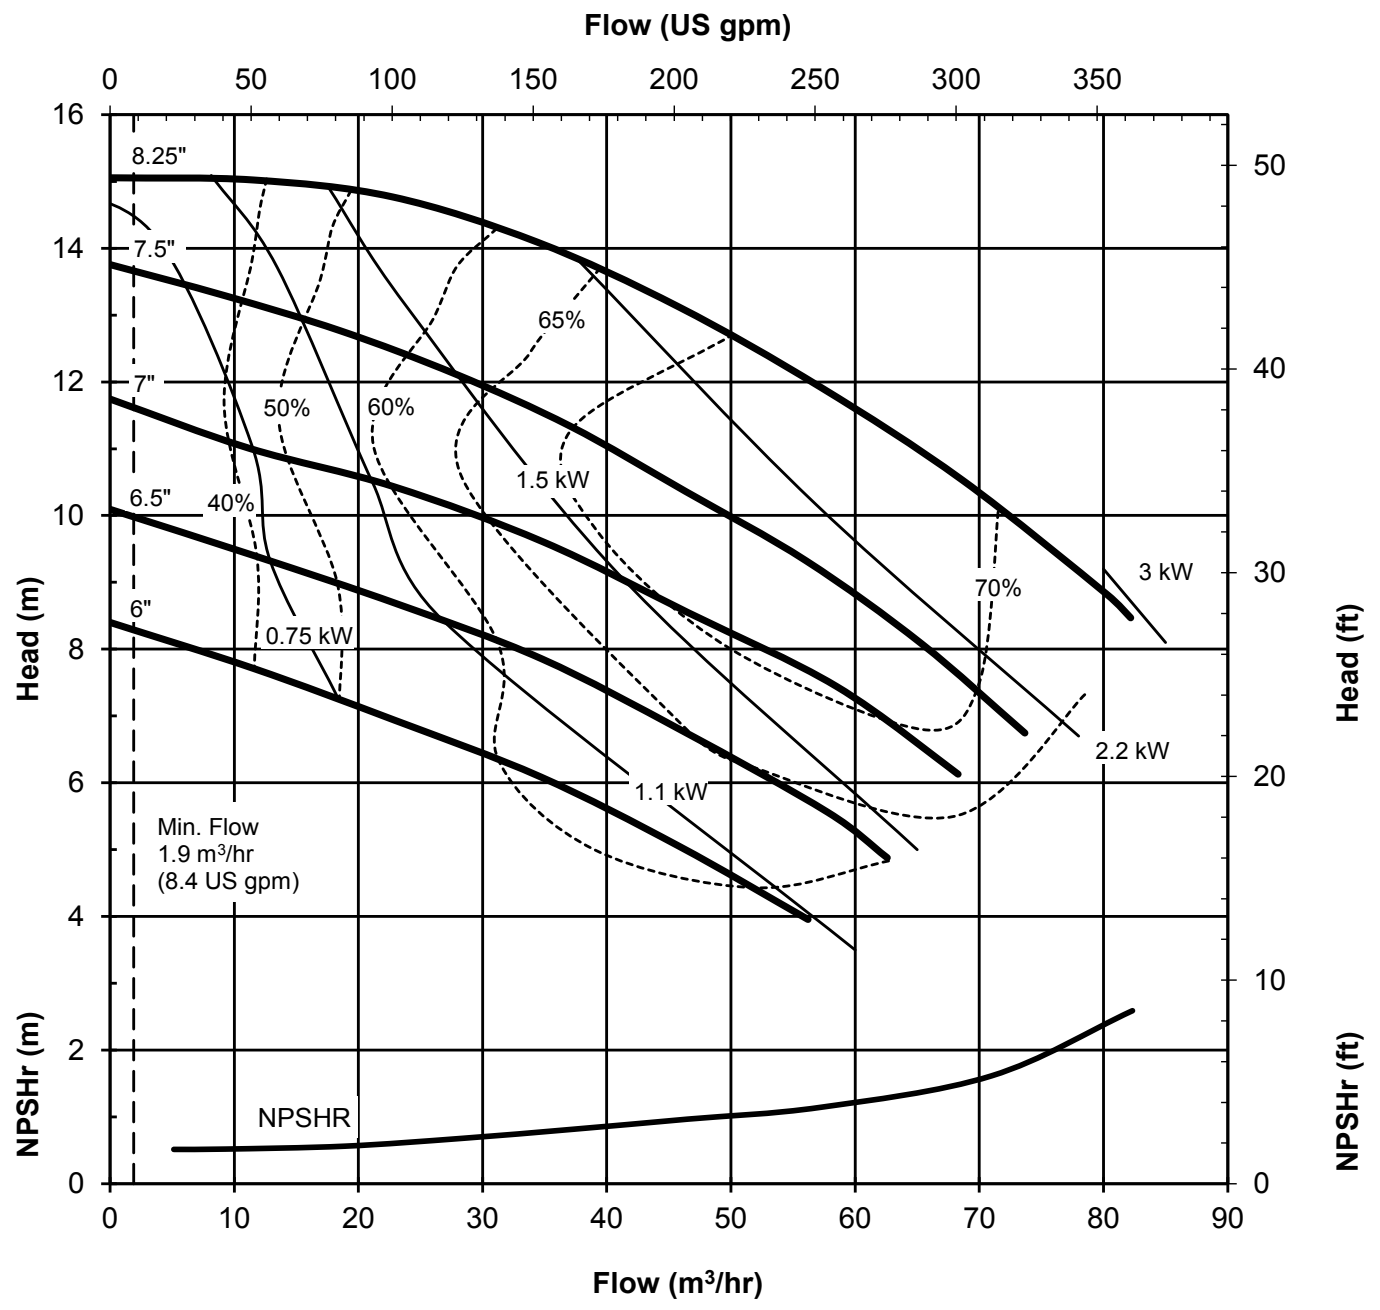

UC SERIES STANDARD HORIZONTAL PERFORMANCE CURVE

MODEL: UC438
3500 rpm, 60 Hz
Suction: 4"
Discharge: 3"

UC438602P
4013 Rev 1
9-16-14

UC SERIES STANDARD HORIZONTAL PERFORMANCE CURVE

MODEL: UC438
1750 rpm, 60 Hz
Suction: 4"
Discharge: 3"

UC438604P
4015 Rev 1
9-16-14

UC SERIES STANDARD HORIZONTAL PERFORMANCE CURVE

MODEL: UC438
2900 rpm, 50 Hz
Suction: 4"
Discharge: 3"

UC438502P
4014 Rev 1
9-16-14

UC SERIES STANDARD HORIZONTAL PERFORMANCE CURVE

MODEL: UC438
1450 rpm, 50 Hz
Suction: 4"
Discharge: 3"

UC438504P
4016 Rev 1
9-16-14

UC SERIES STANDARD HORIZONTAL PERFORMANCE CURVE

MODEL: UC3158/UC328
3500 rpm, 60 Hz
Suction: 3"
Discharge: 1.5"

UC3158602P
 4017 Rev 0
 1-15-2014