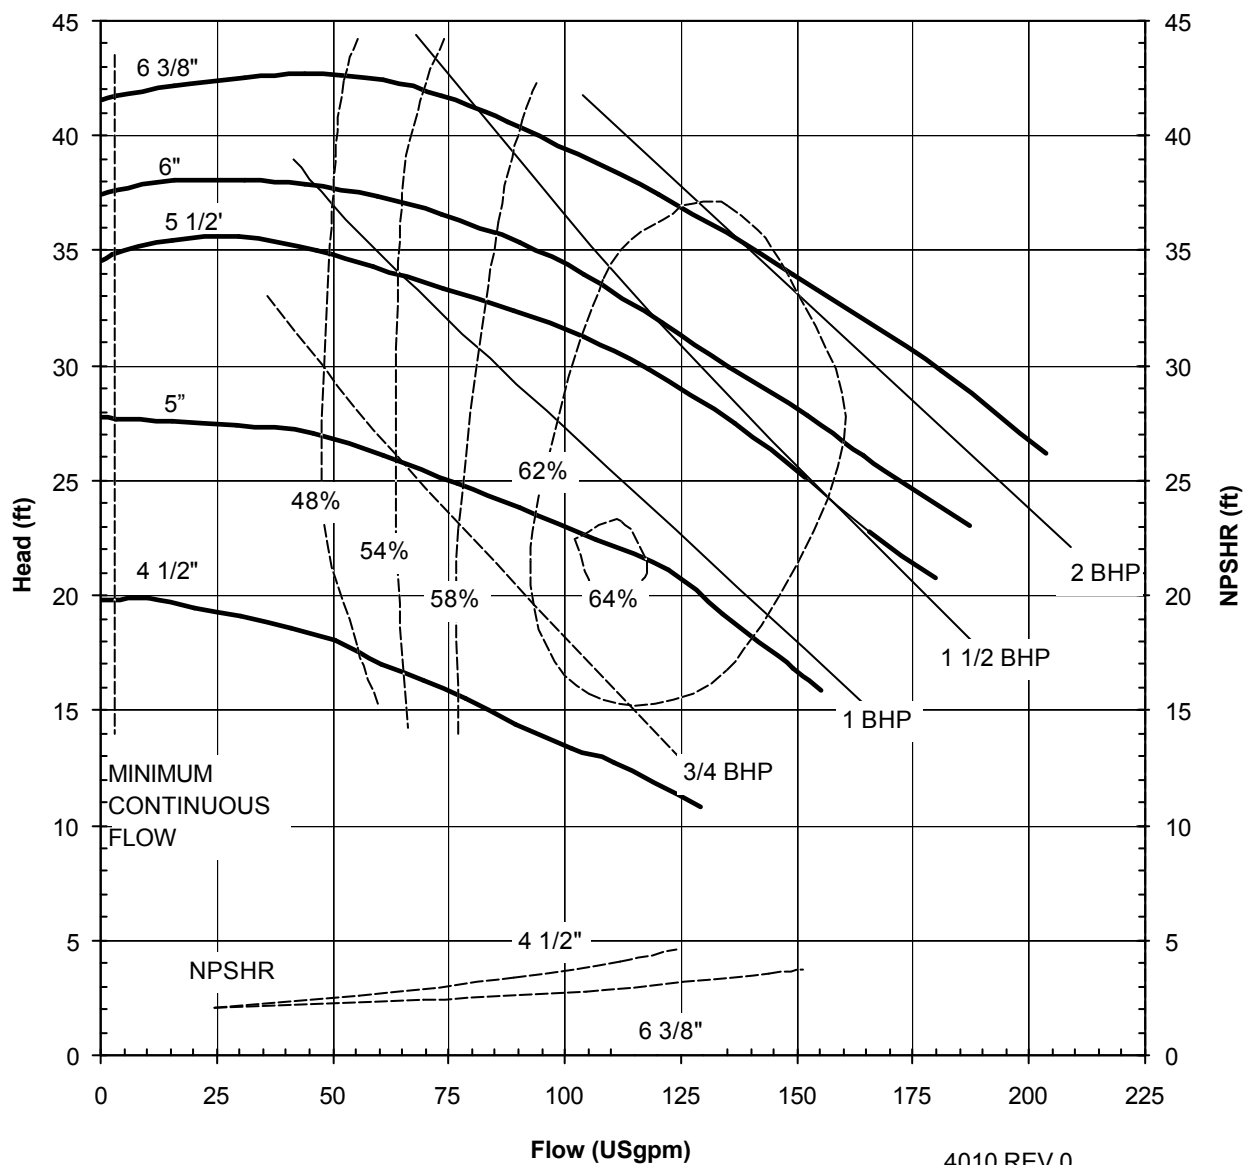

UC SERIES STANDARD HORIZONTAL PERFORMANCE CURVE

MODEL: UC326

3500 rpm, 60 Hz

Suction: 3"

Discharge: 2"

UC SERIES STANDARD HORIZONTAL PERFORMANCE CURVE

MODEL: UC326
1750 rpm, 60 Hz
Suction: 3"
Discharge: 2"

4010 REV 0
12/08/00

UC SERIES STANDARD HORIZONTAL PERFORMANCE CURVE

MODEL: UC326
2900 rpm, 50 Hz
Suction: 3"
Discharge: 2"

UC SERIES STANDARD HORIZONTAL PERFORMANCE CURVE

MODEL: UC326
1450 rpm, 50 Hz
Suction: 3"
Discharge: 2"