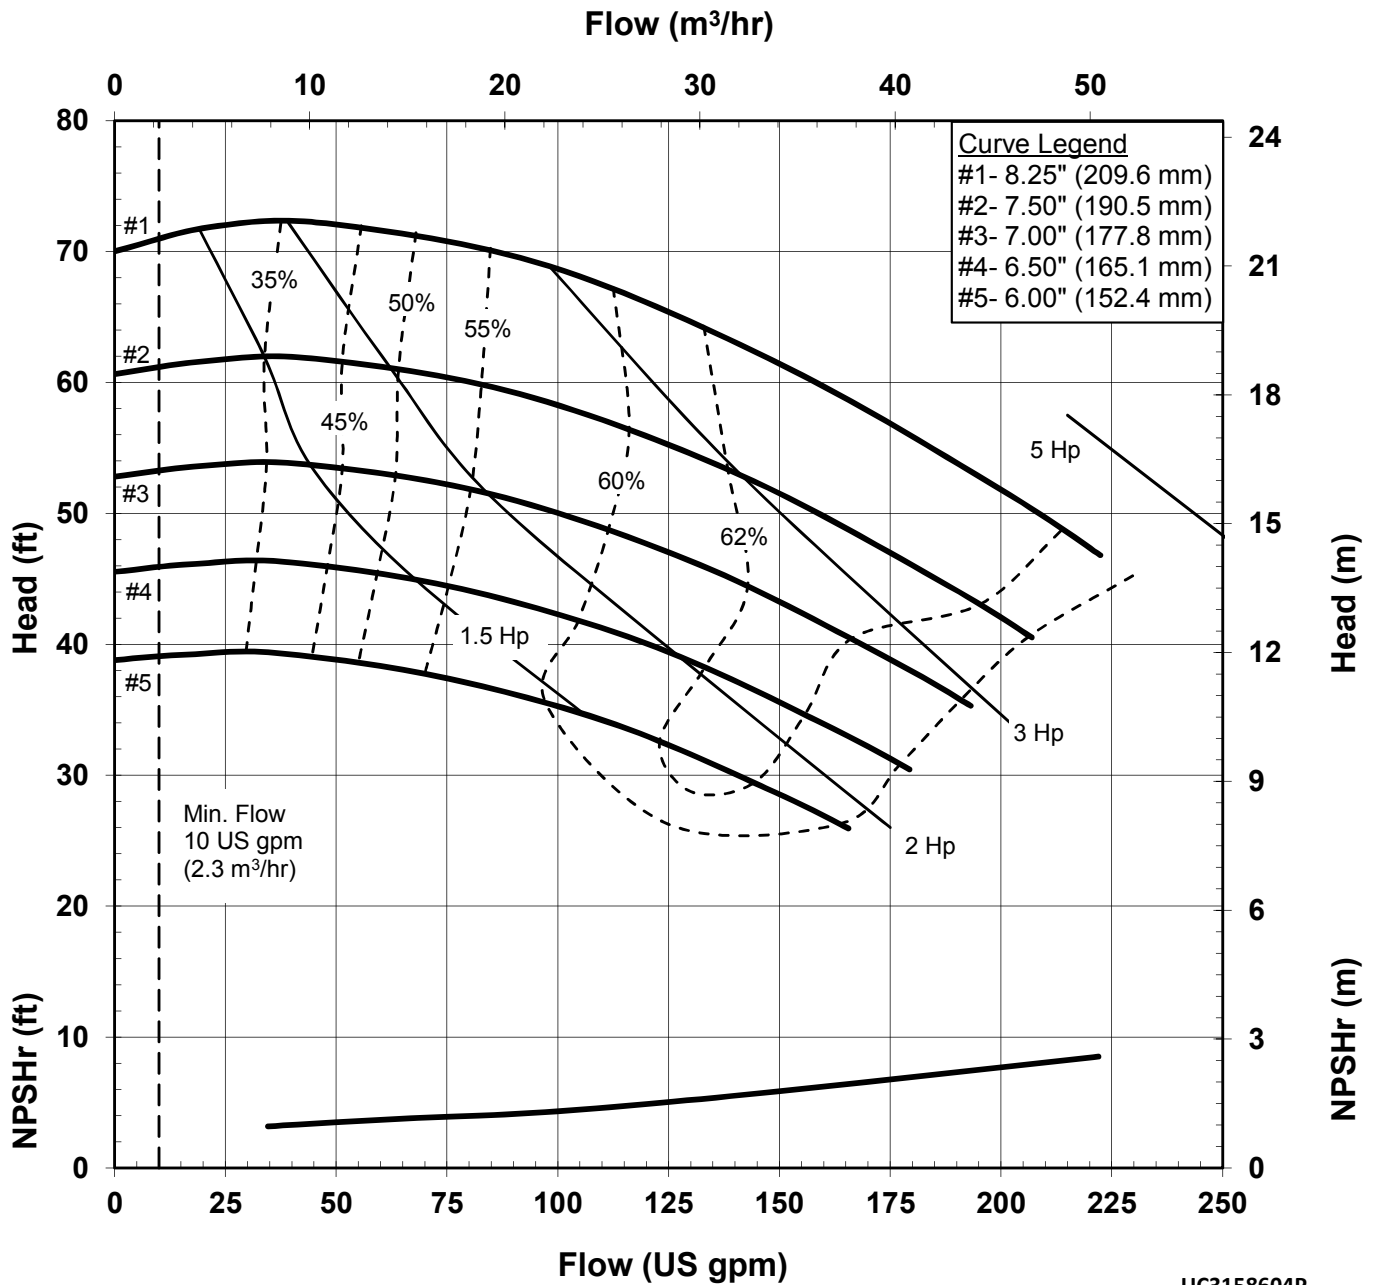

UC438604P
4015 Rev 1
9-16-14

UC SERIES STANDARD HORIZONTAL PERFORMANCE CURVE

MODEL: UC438
2900 rpm, 50 Hz
Suction: 4"
Discharge: 3"

UC438502P
4014 Rev 1
9-16-14

UC SERIES STANDARD HORIZONTAL PERFORMANCE CURVE

MODEL: UC438
1450 rpm, 50 Hz
Suction: 4"
Discharge: 3"

UC438504P
4016 Rev 1
9-16-14

UC SERIES STANDARD HORIZONTAL PERFORMANCE CURVE

MODEL: UC3158/UC328
3500 rpm, 60 Hz
Suction: 3"
Discharge: 1.5"

UC3158602P
 4017 Rev 0
 1-15-2014

UC SERIES STANDARD HORIZONTAL PERFORMANCE CURVE

MODEL: UC3158/UC328
1750 rpm, 60 Hz
Suction: 3"
Discharge: 1.5"

UC3158604P
 4018 Rev 0
 1-15-2014

UC SERIES STANDARD HORIZONTAL PERFORMANCE CURVE

MODEL: UC3158/UC328
2900 rpm, 50 Hz
Suction: 3"
Discharge: 1.5"

UC3158502P
4019 Rev 0
1-15-2014

**UC SERIES
STANDARD HORIZONTAL
PERFORMANCE CURVE**

MODEL: UC3158/UC328
1450 rpm, 50 Hz
Suction: 3"
Discharge: 1.5"

UC3158504P
 4020 Rev 0
 1-15-2014