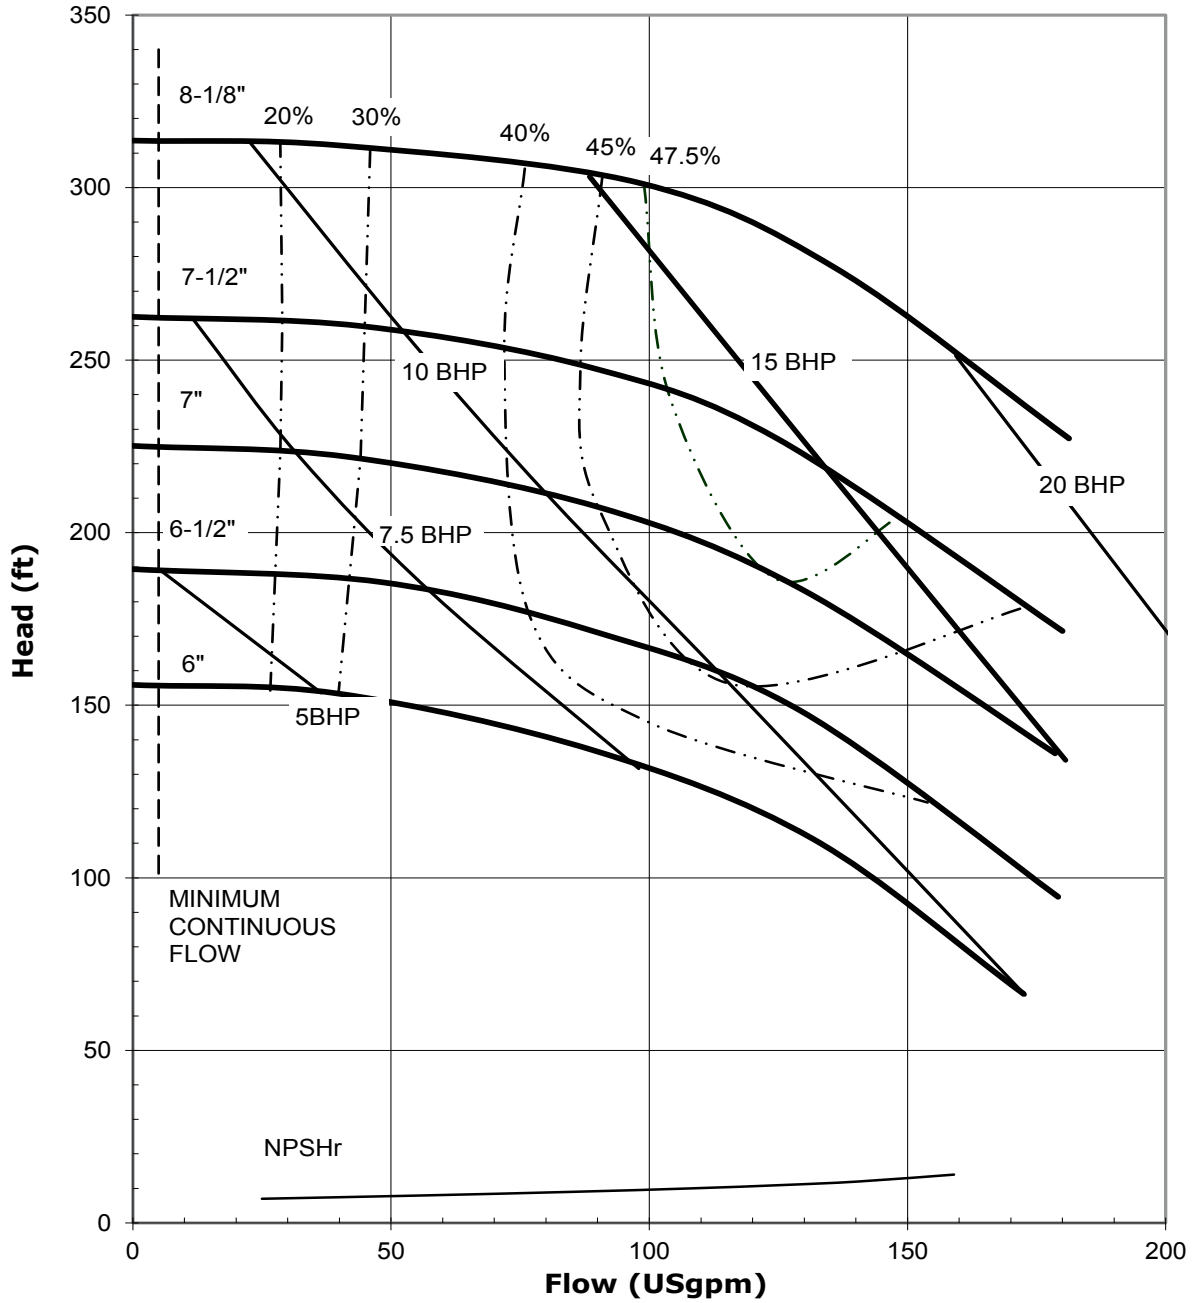

UC SERIES STANDARD HORIZONTAL PERFORMANCE CURVE

MODEL: UC1518
3500 rpm, 60 Hz
Suction: 1.5"
Discharge: 1"