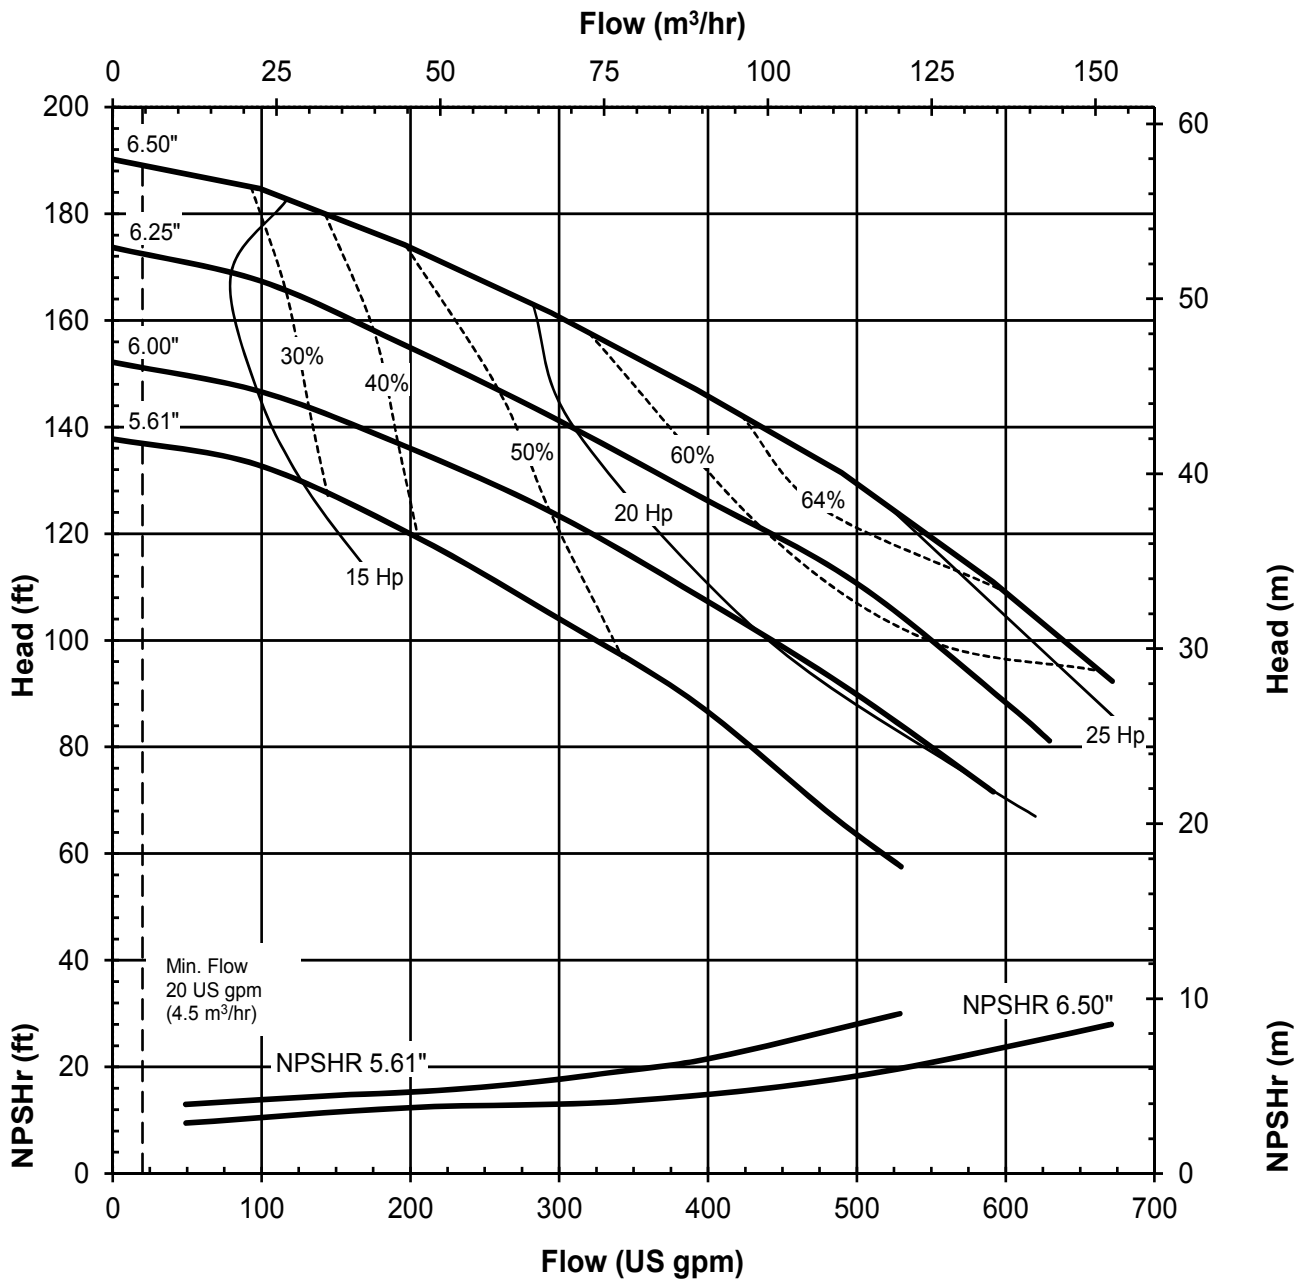

**UC SERIES
STANDARD HORIZONTAL
PERFORMANCE CURVE**

MODEL: UC436
3500 rpm, 60 Hz
Suction: 4"
Discharge: 3"