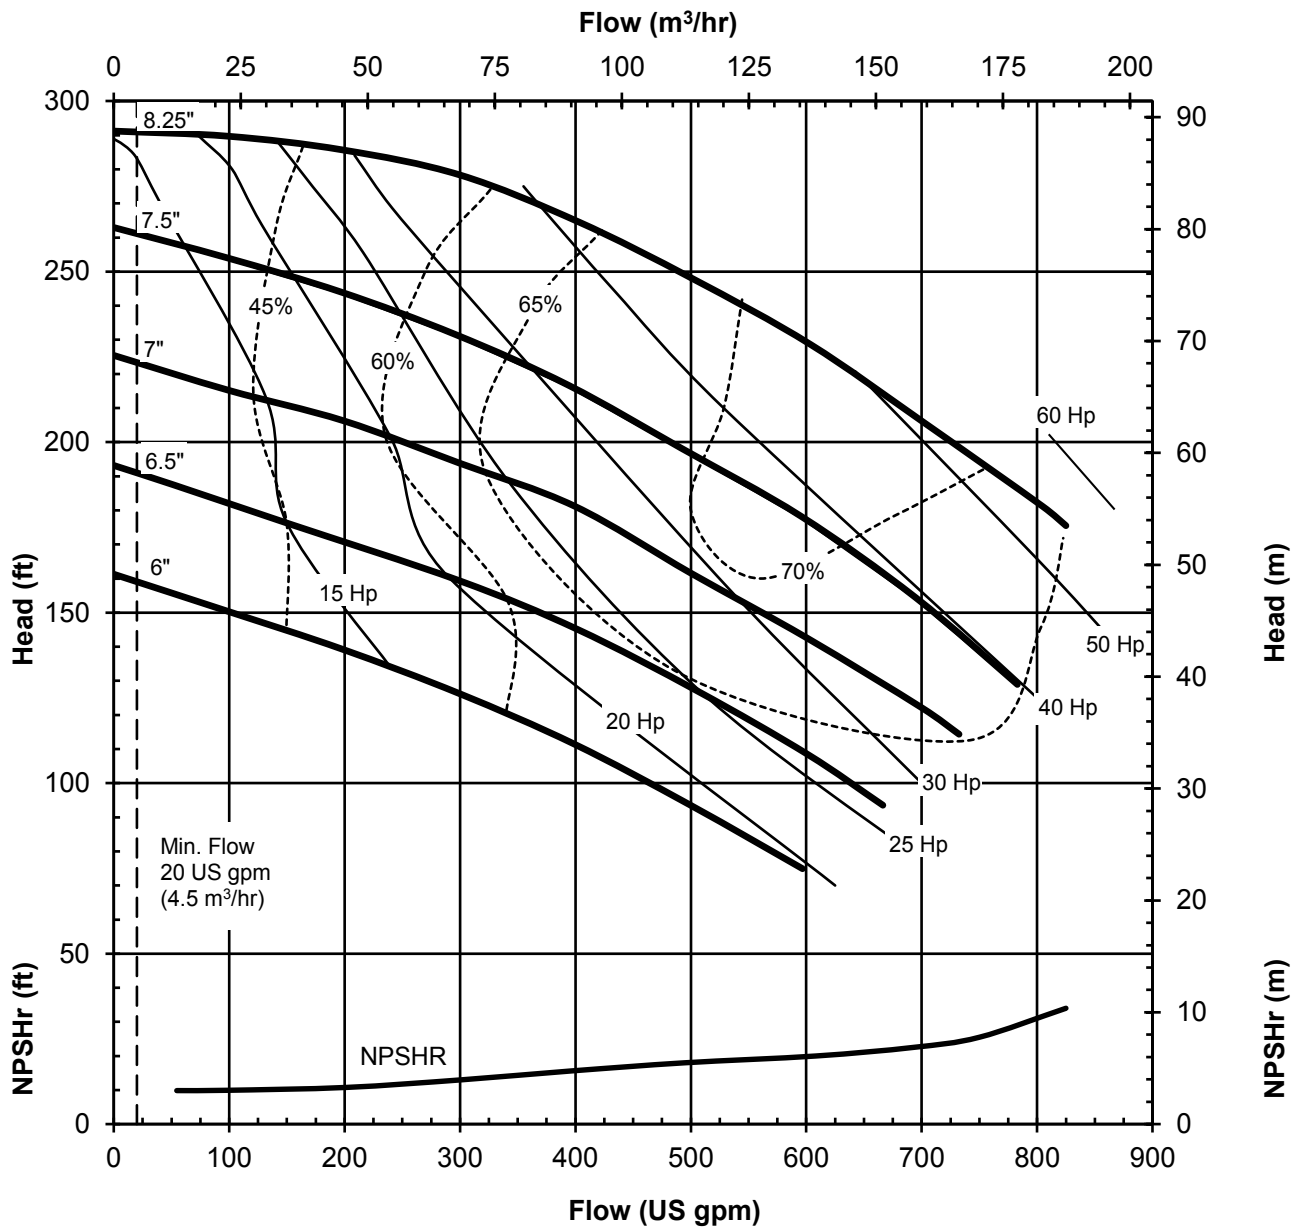

UC SERIES STANDARD HORIZONTAL PERFORMANCE CURVE

MODEL: UC438
3500 rpm, 60 Hz
Suction: 4"
Discharge: 3"

UC438602P
4013 Rev 1
9-16-14