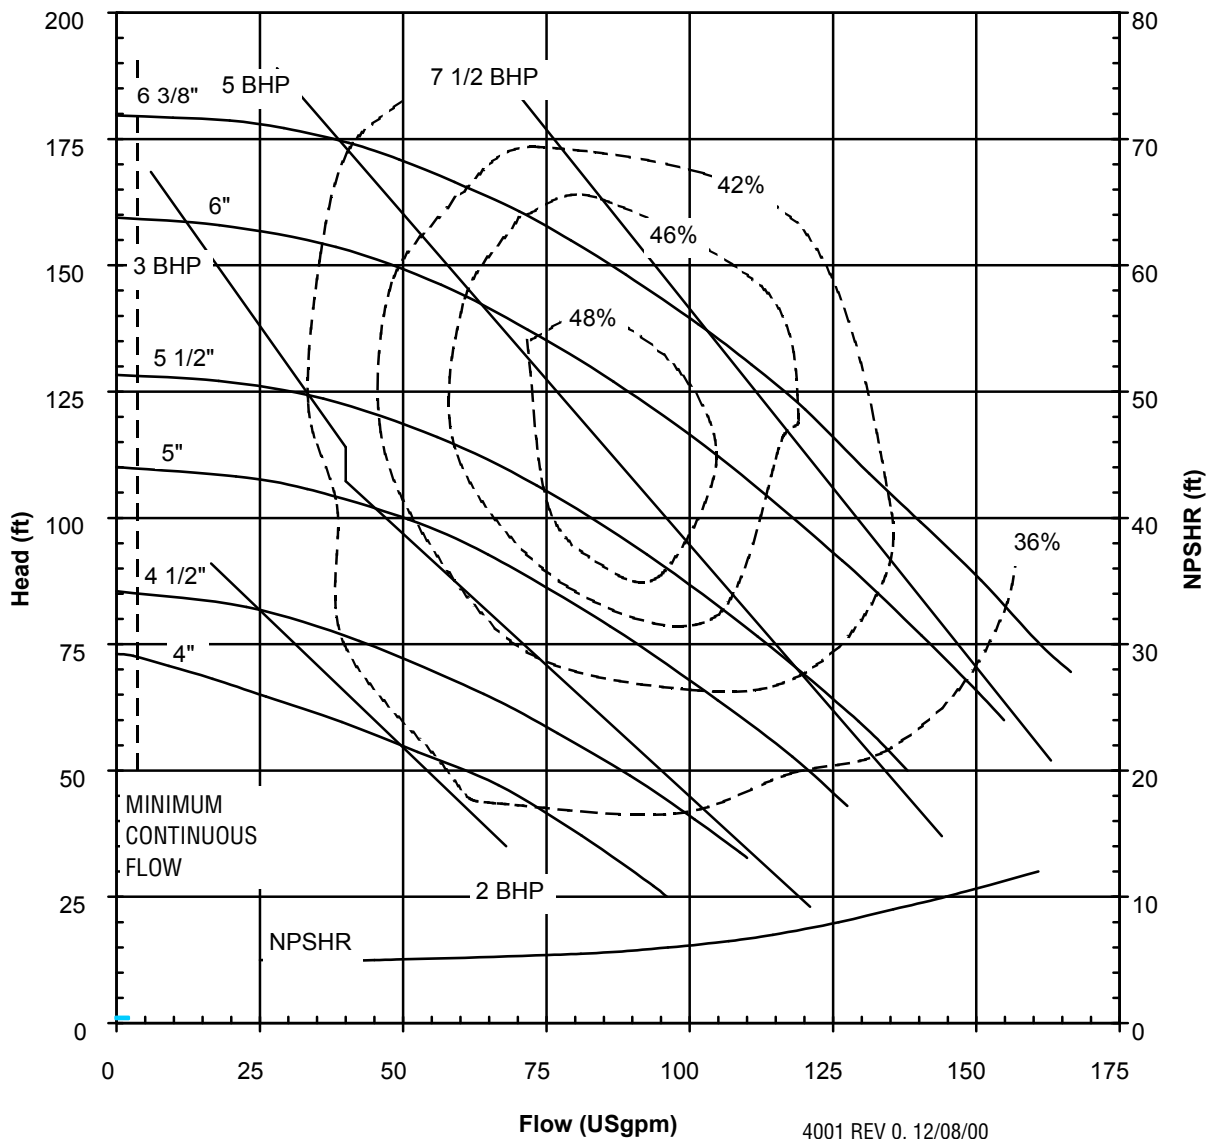

# UC SERIES STANDARD HORIZONTAL PERFORMANCE CURVE

**MODEL: UC1516**

**3500 rpm, 60 Hz**

**Suction: 1 1/2"**

**Discharge: 1"**

4001 REV 0, 12/08/00