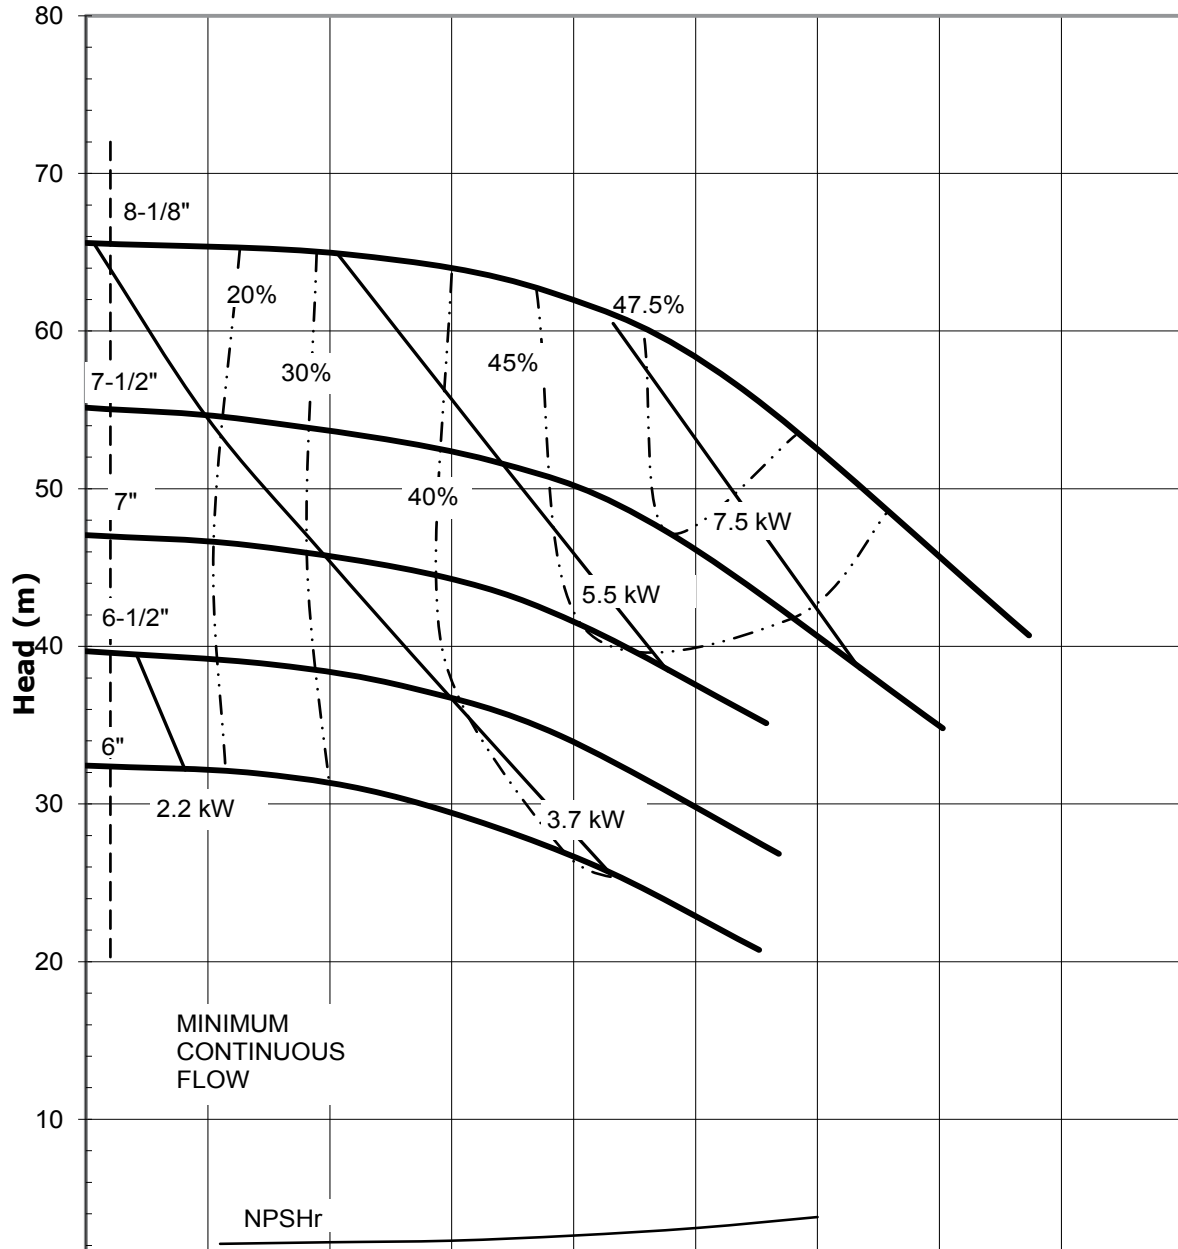

UC SERIES STANDARD HORIZONTAL PERFORMANCE CURVE

MODEL: UC1518
2900 rpm, 50 Hz
Suction: 1.5"
Discharge: 1"