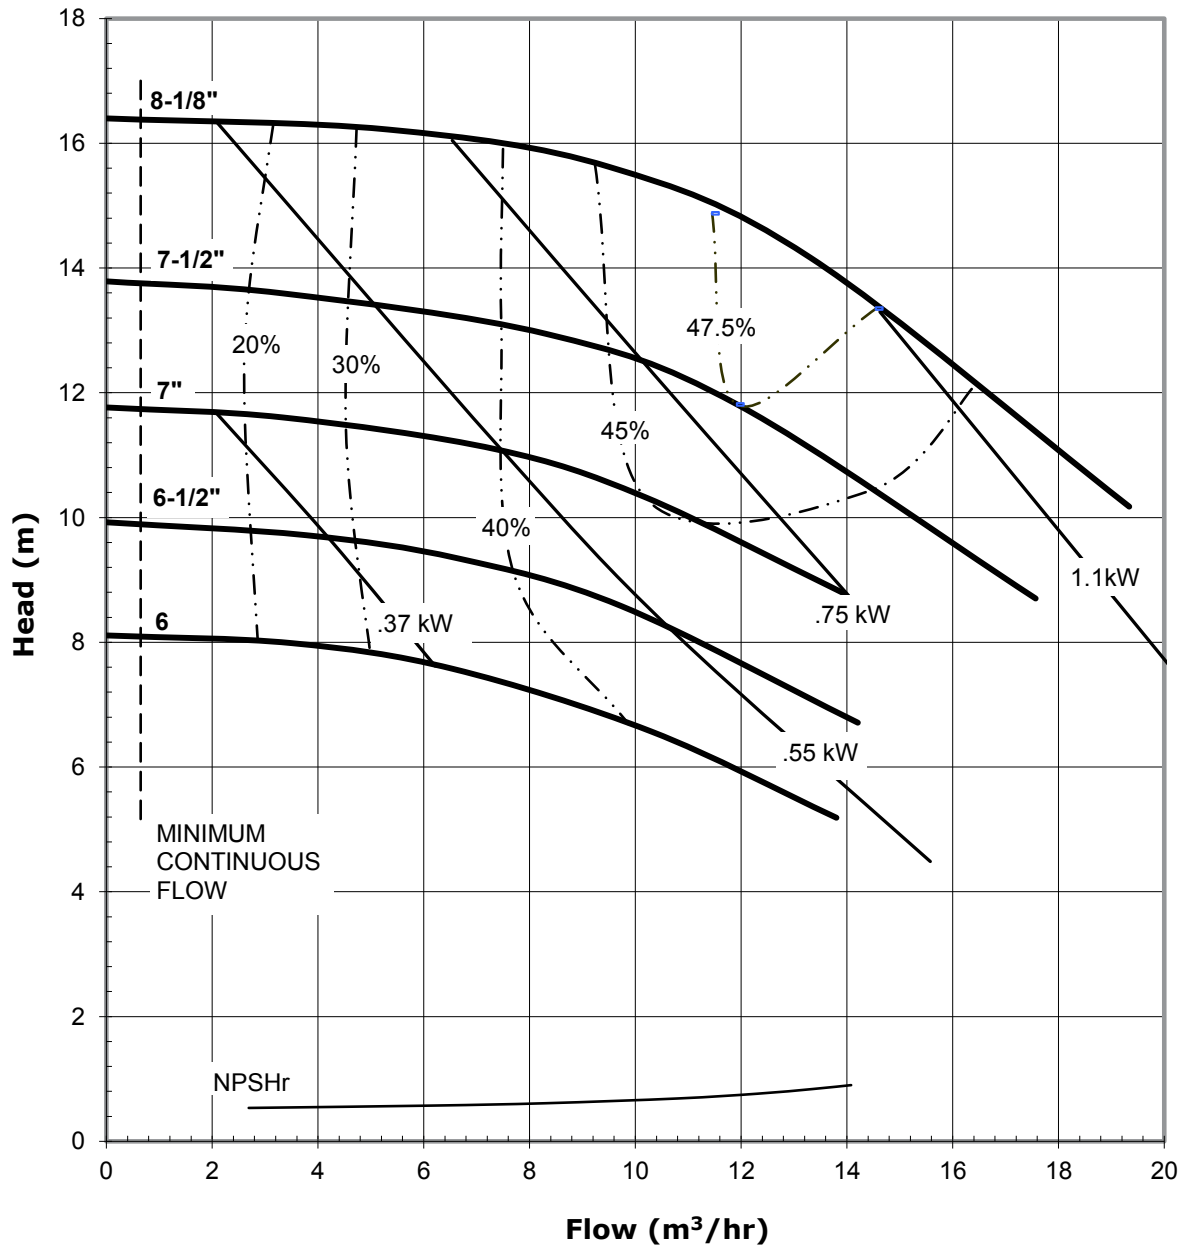

UC SERIES STANDARD HORIZONTAL PERFORMANCE CURVE

MODEL: UC1518
1450 rpm, 50 Hz
Suction: 1.5"
Discharge: 1"