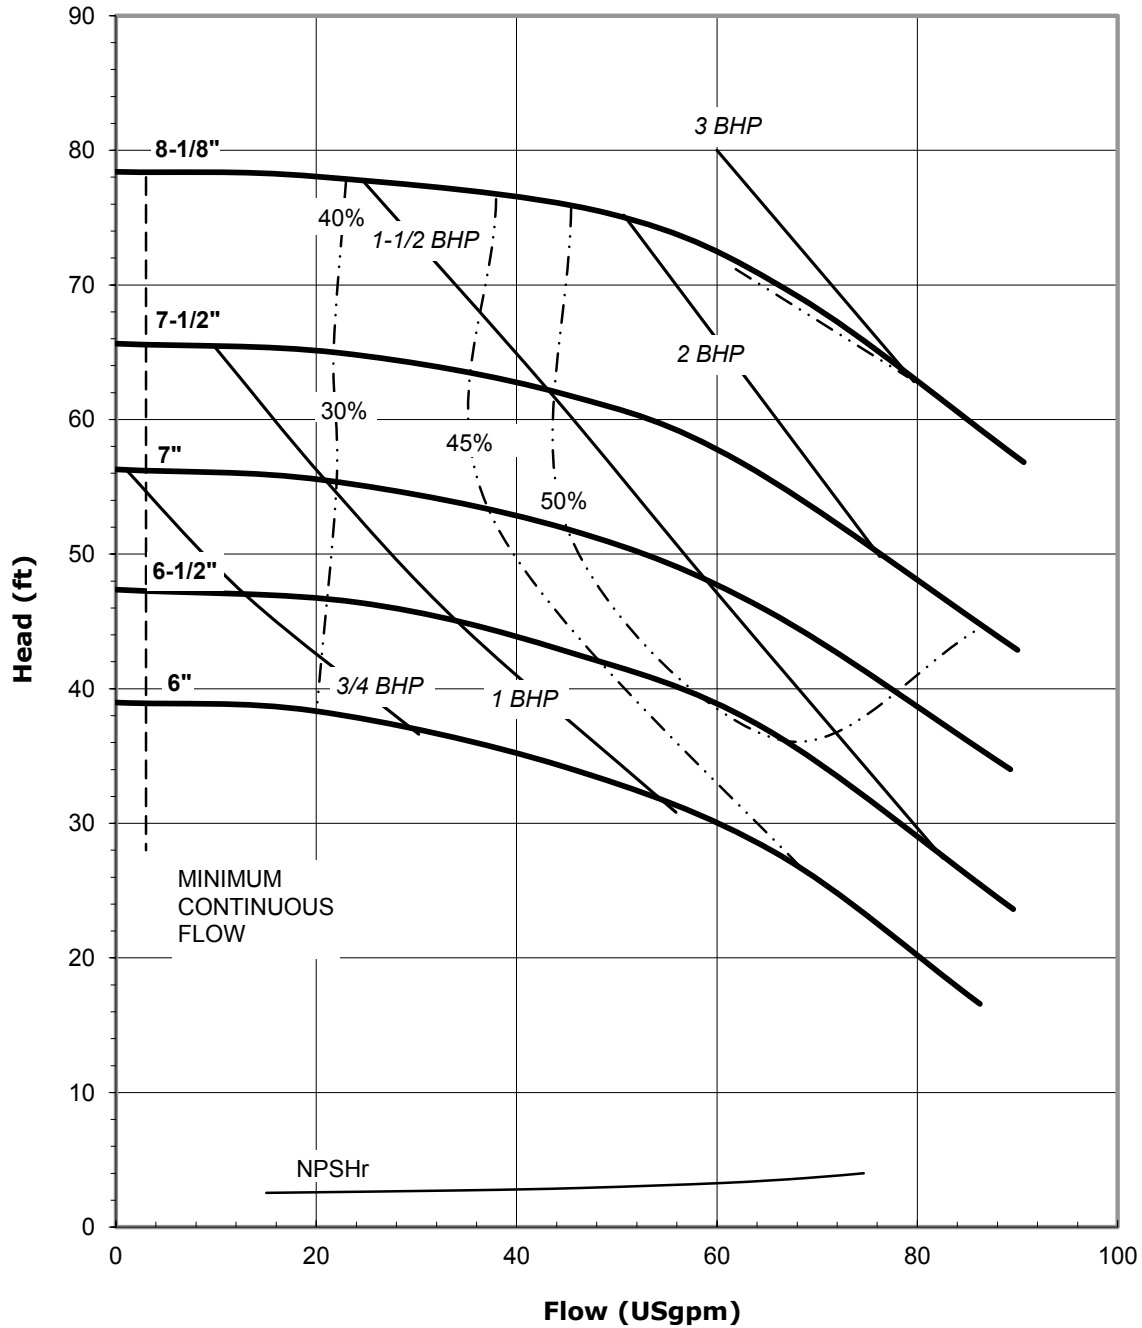

UC SERIES STANDARD HORIZONTAL PERFORMANCE CURVE

MODEL: UC1518
1750 rpm, 60 Hz
Suction: 1.5"
Discharge: 1"