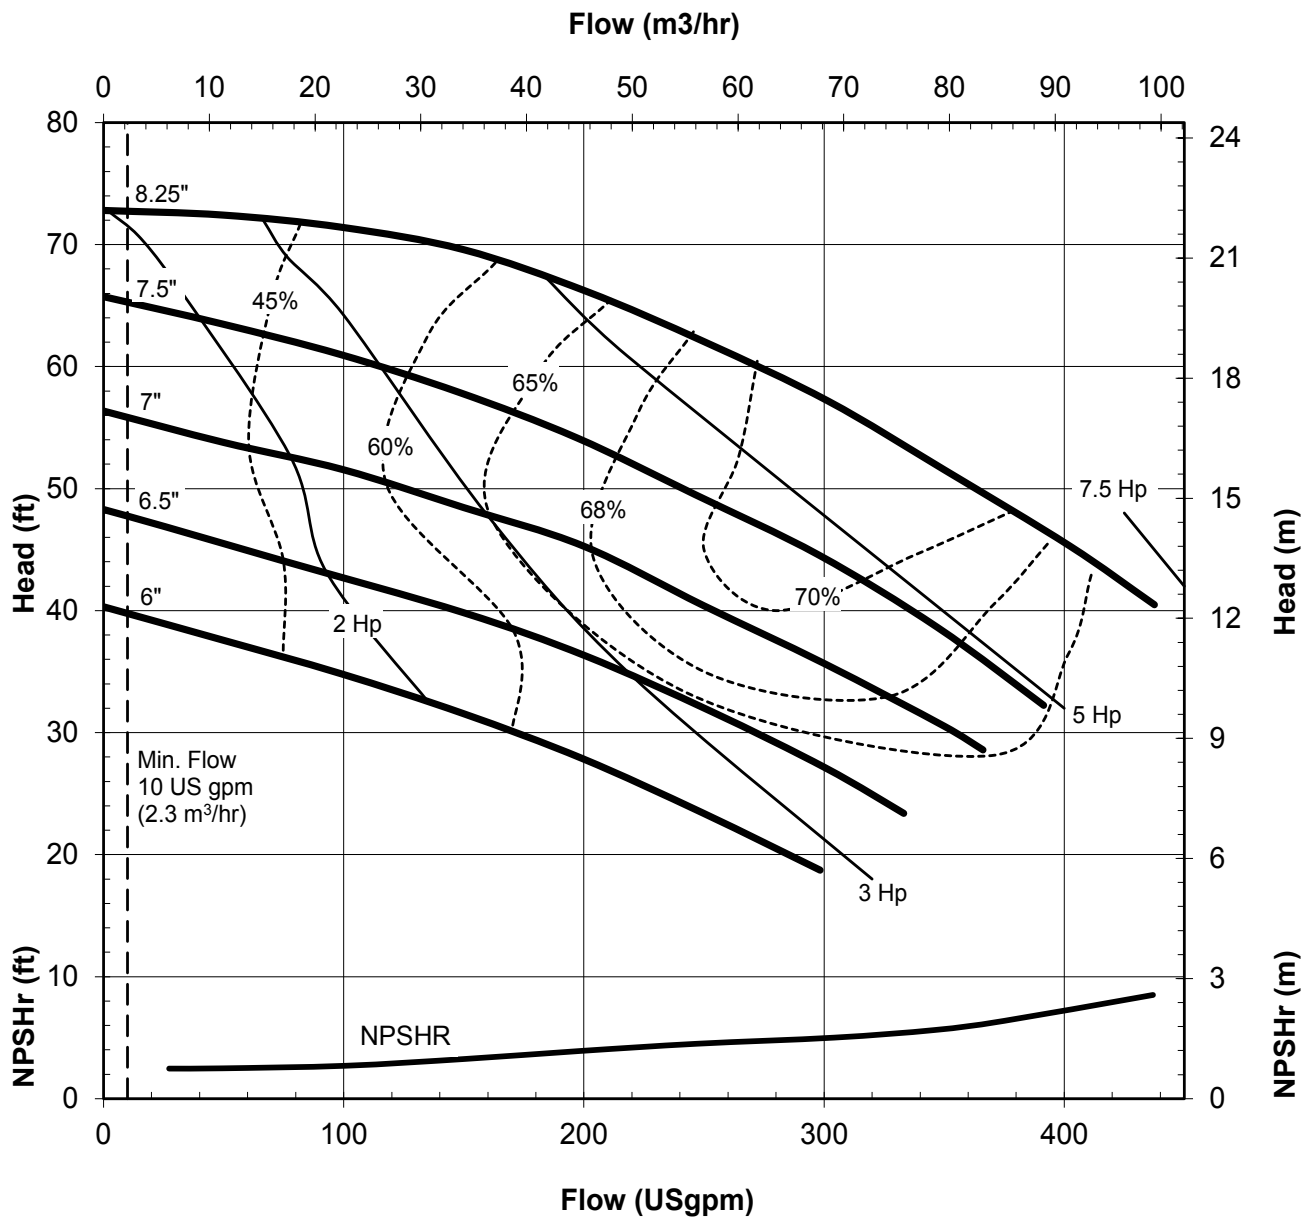

# UC SERIES STANDARD HORIZONTAL PERFORMANCE CURVE

**MODEL: UC436**  
**2900 rpm, 50 Hz**  
**Suction: 4"**  
**Discharge: 3"**

**UC SERIES  
STANDARD HORIZONTAL  
PERFORMANCE CURVE**

**MODEL: UC436**  
**1450 rpm, 50 Hz**  
**Suction: 4"**  
**Discharge: 3"**

# UC SERIES STANDARD HORIZONTAL PERFORMANCE CURVE

**MODEL: UC438**  
**3500 rpm, 60 Hz**  
**Suction: 4"**  
**Discharge: 3"**

UC438602P  
4013 Rev 1  
9-16-14

# UC SERIES STANDARD HORIZONTAL PERFORMANCE CURVE

**MODEL: UC438**  
**1750 rpm, 60 Hz**  
**Suction: 4"**  
**Discharge: 3"**

**UC438604P**  
**4015 Rev 1**  
**9-16-14**