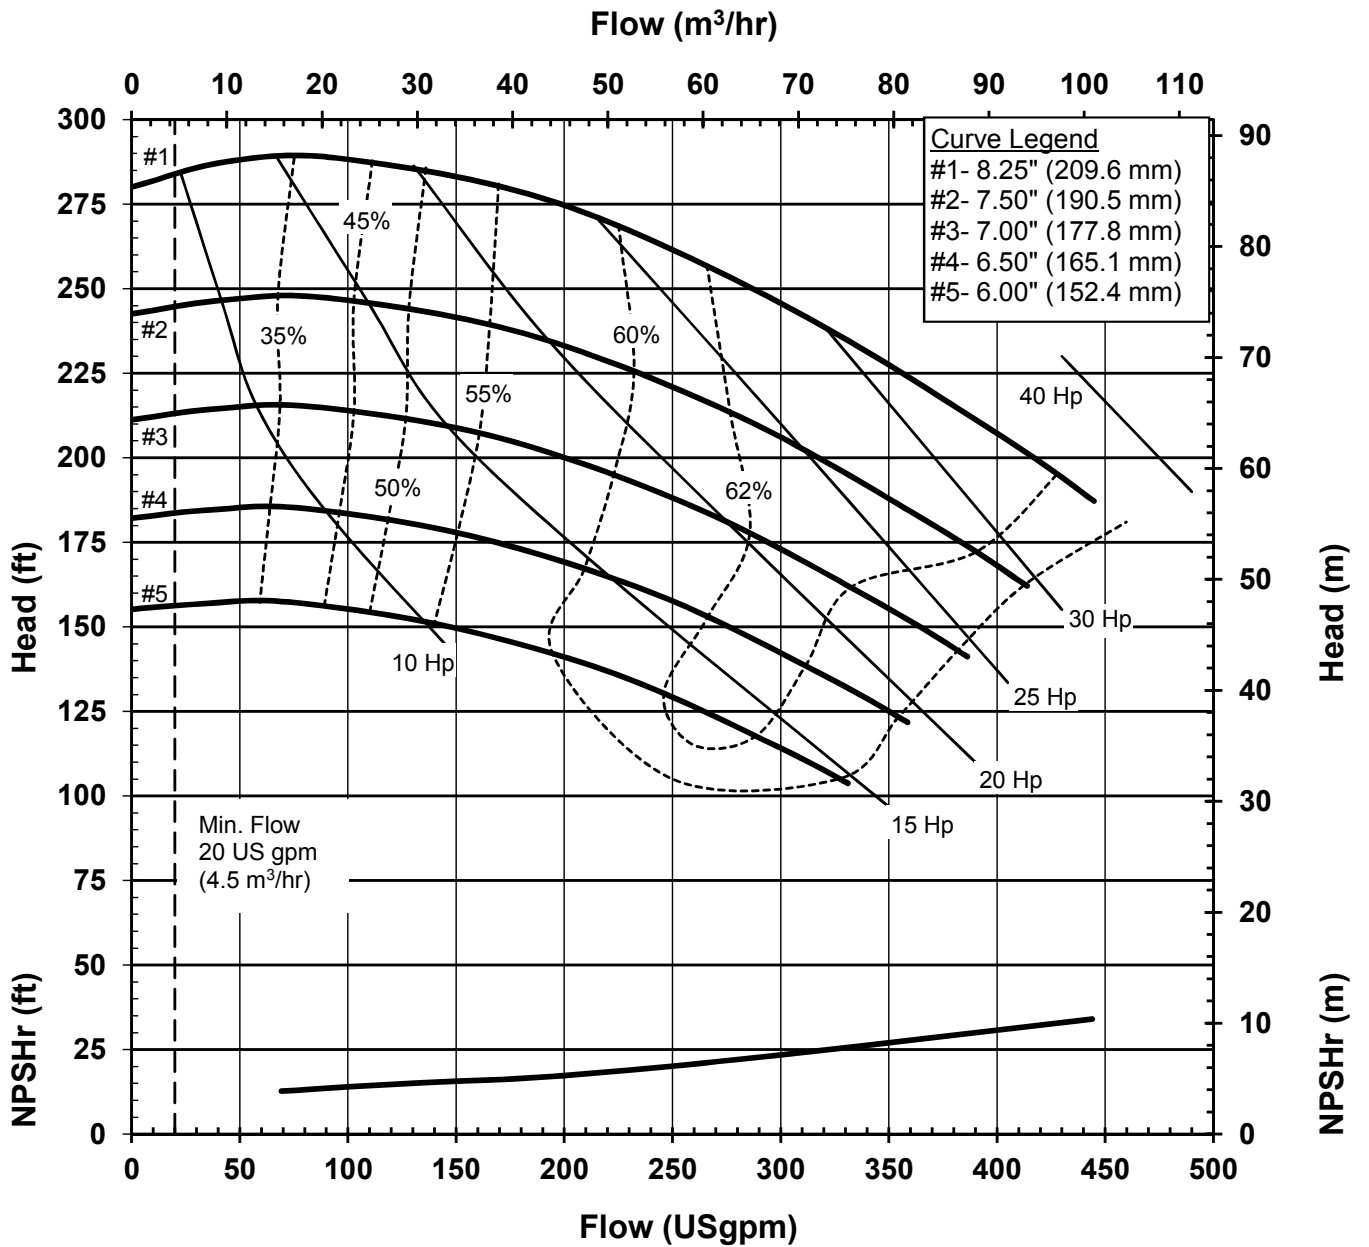

UC SERIES STANDARD HORIZONTAL PERFORMANCE CURVE

MODEL: UC3158/UC328
3500 rpm, 60 Hz
Suction: 3"
Discharge: 1.5"

UC3158602P
4017 Rev 0
1-15-2014