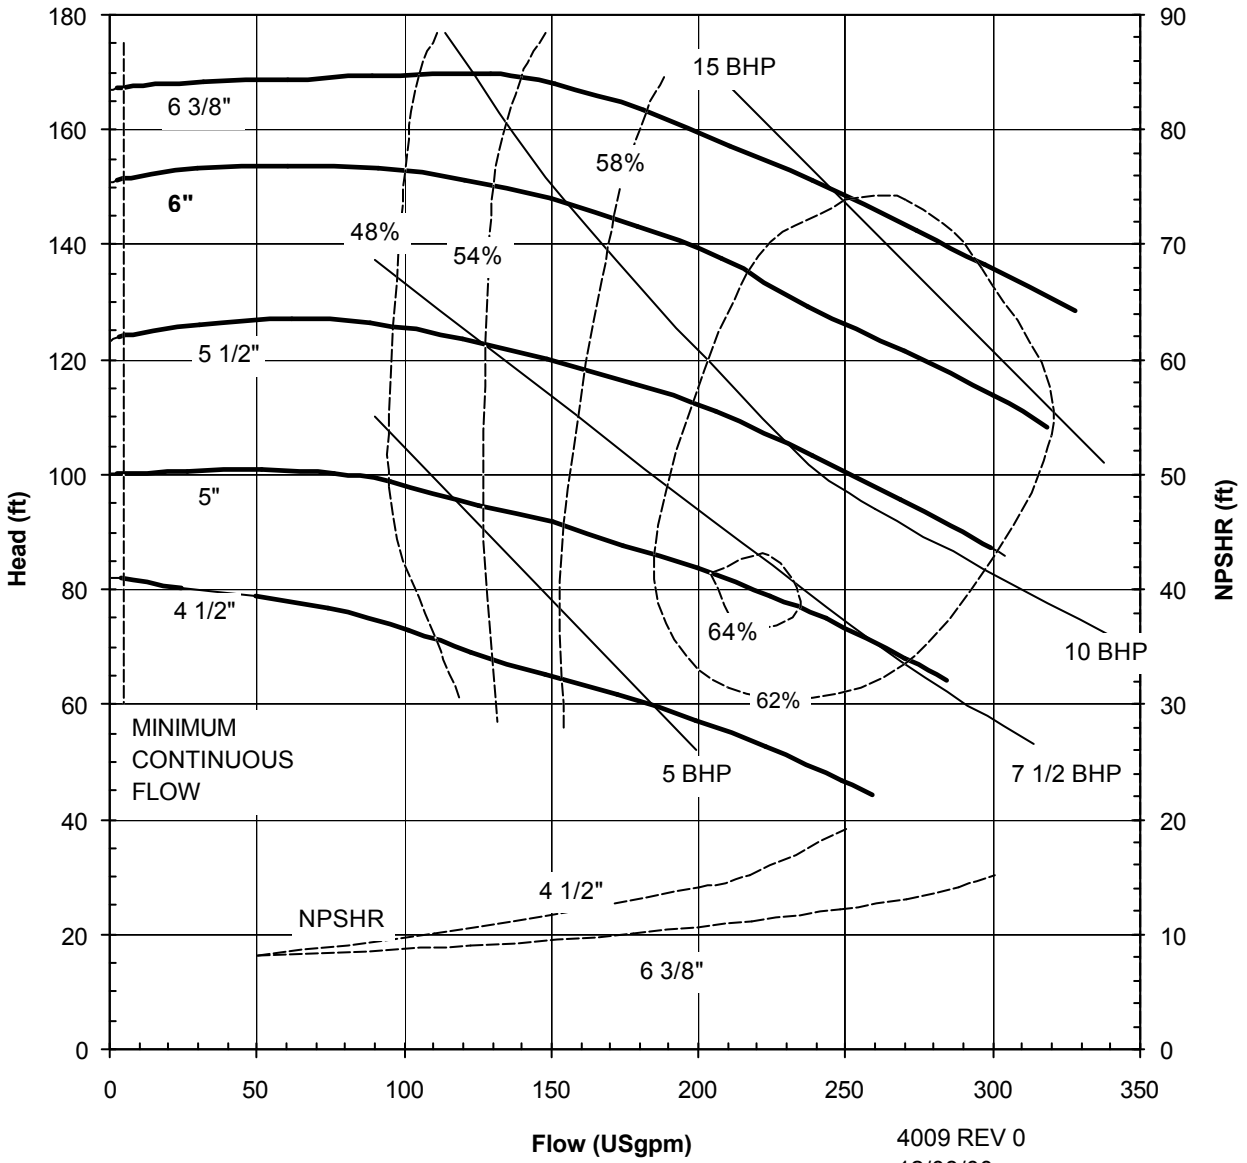

UC SERIES STANDARD HORIZONTAL PERFORMANCE CURVE

MODEL: UC326

3500 rpm, 60 Hz

Suction: 3"

Discharge: 2"

4009 REV 0
12/08/00