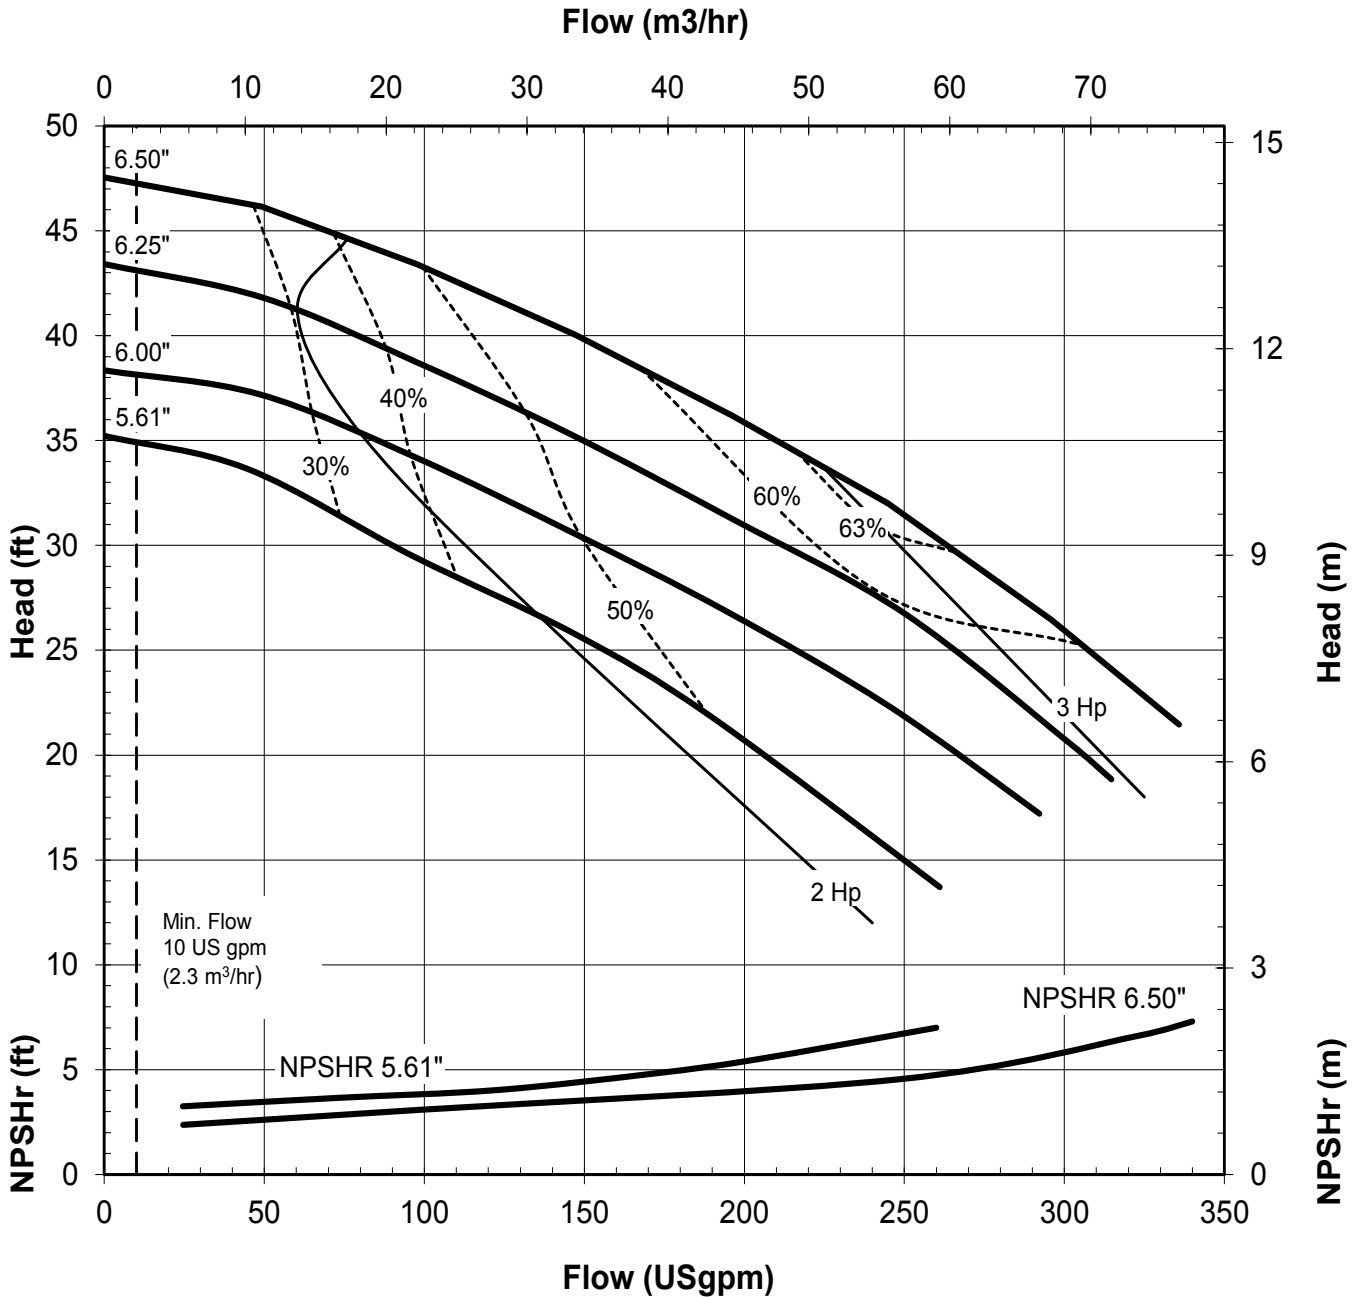

**UC SERIES
STANDARD HORIZONTAL
PERFORMANCE CURVE**

MODEL: UC436
1725 rpm, 60 Hz
Suction: 4"
Discharge: 3"