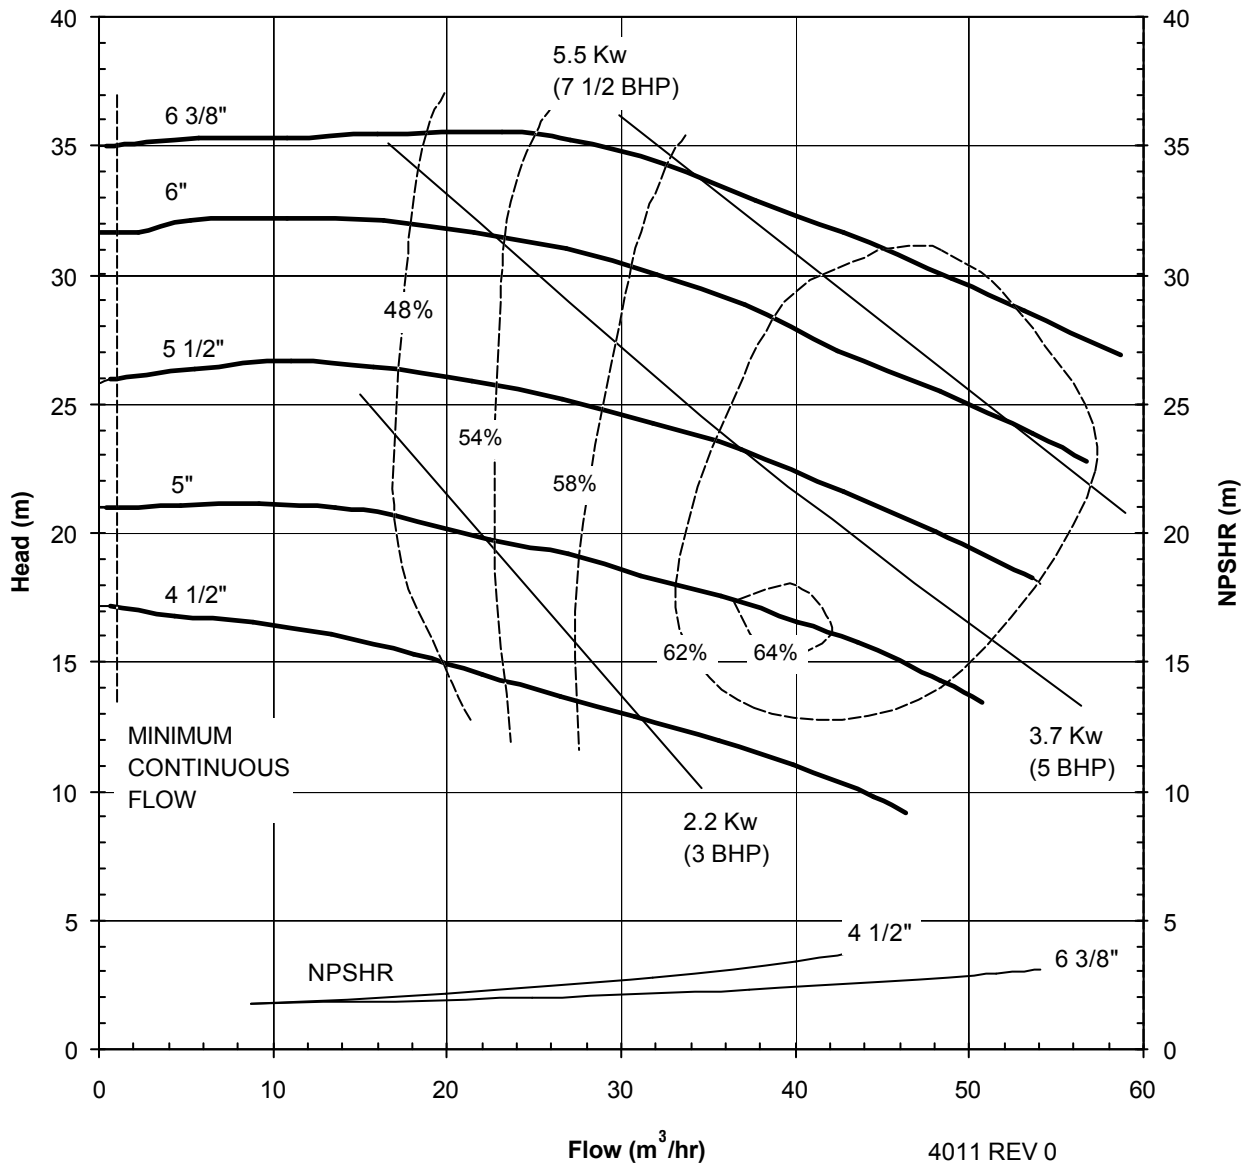

UC SERIES STANDARD HORIZONTAL PERFORMANCE CURVE

MODEL: UC326
2900 rpm, 50 Hz
Suction: 3"
Discharge: 2"