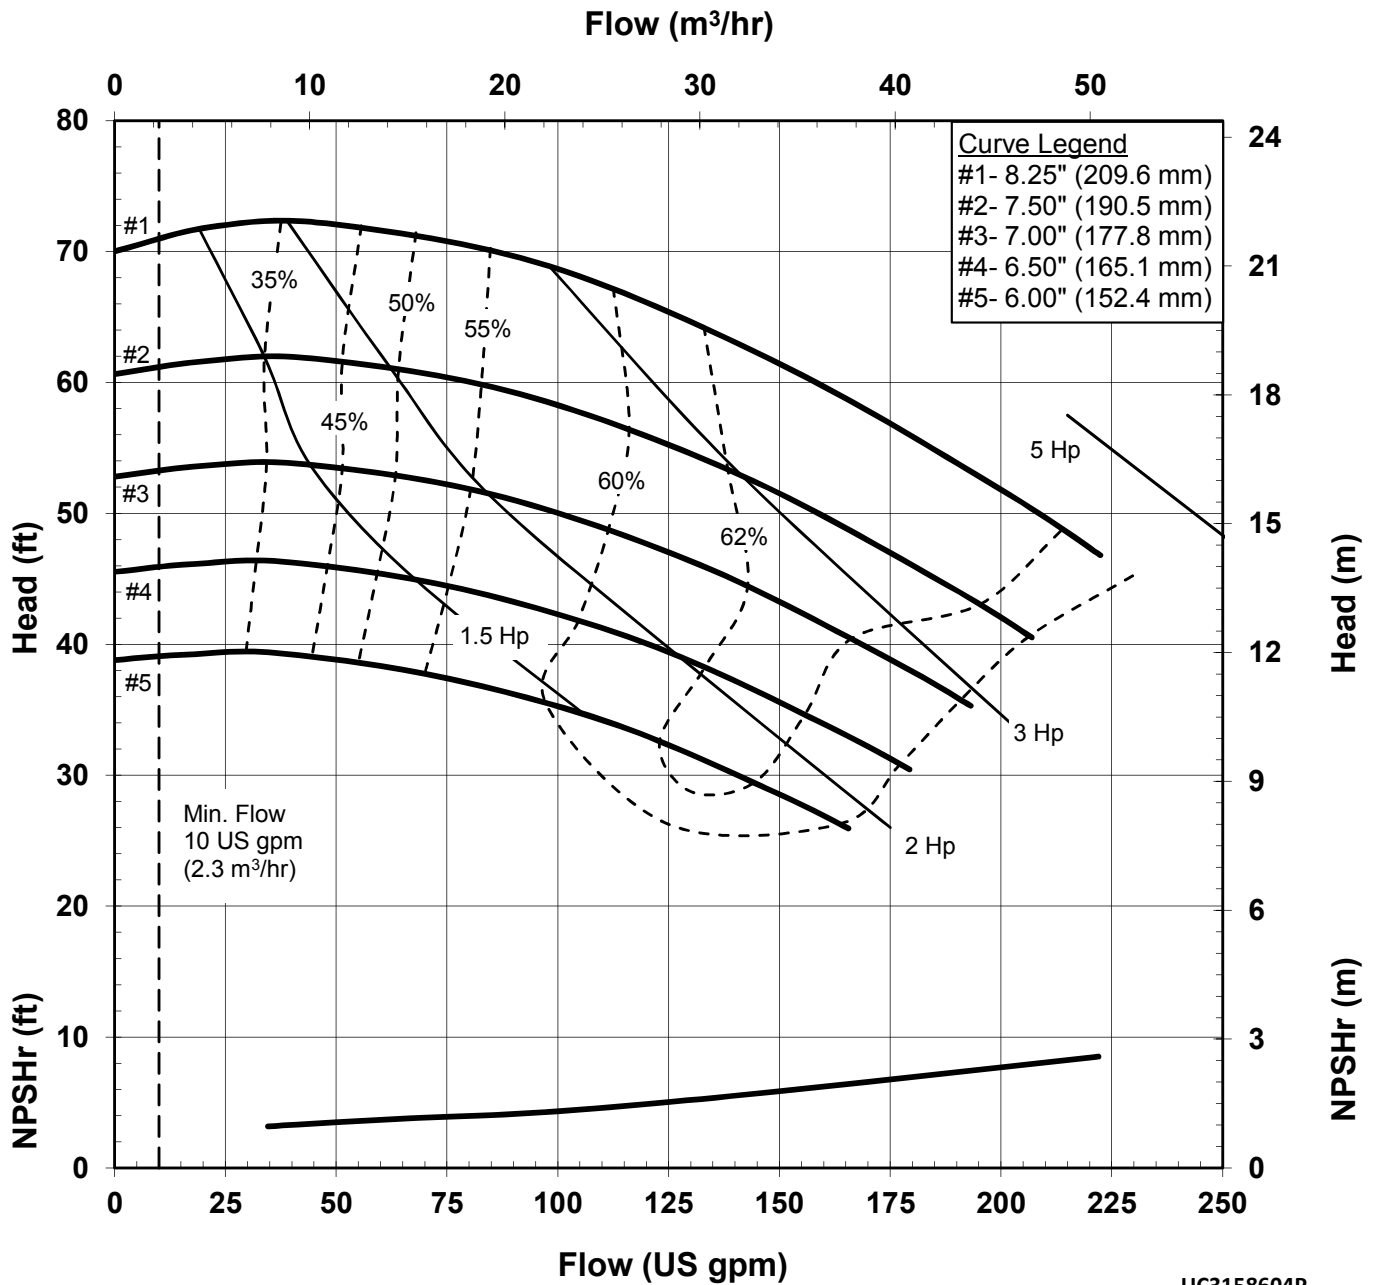

**UC SERIES
STANDARD HORIZONTAL
PERFORMANCE CURVE**

MODEL: UC3158/UC328
1750 rpm, 60 Hz
Suction: 3"
Discharge: 1.5"

UC3158604P
4018 Rev 0
1-15-2014