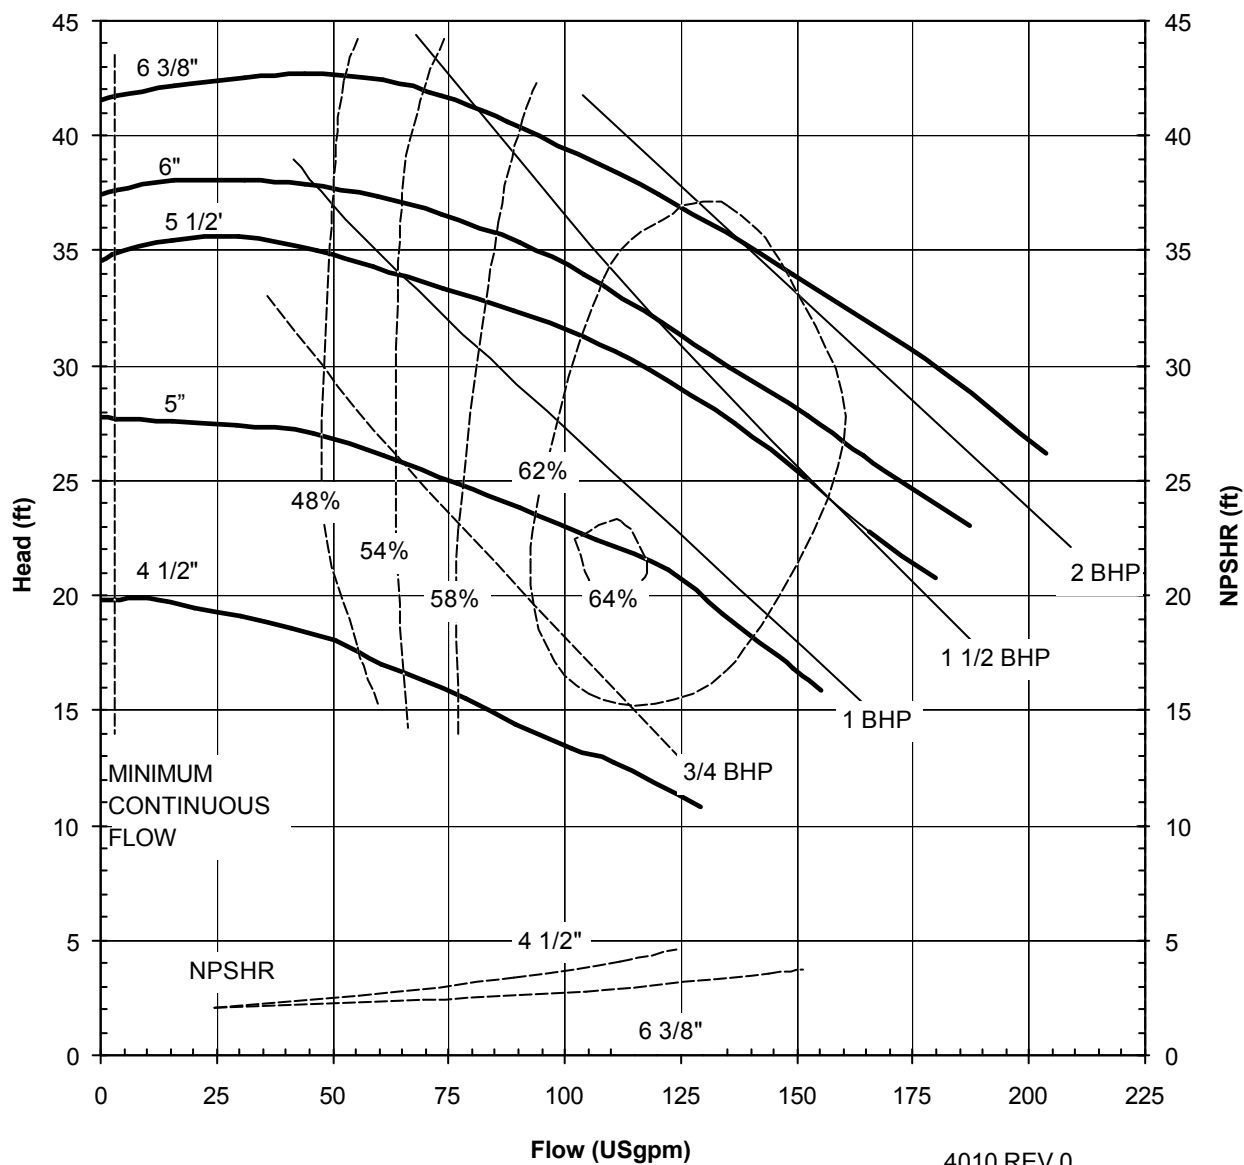

UC SERIES STANDARD HORIZONTAL PERFORMANCE CURVE

MODEL: UC326
1750 rpm, 60 Hz
Suction: 3"
Discharge: 2"

4010 REV 0
12/08/00