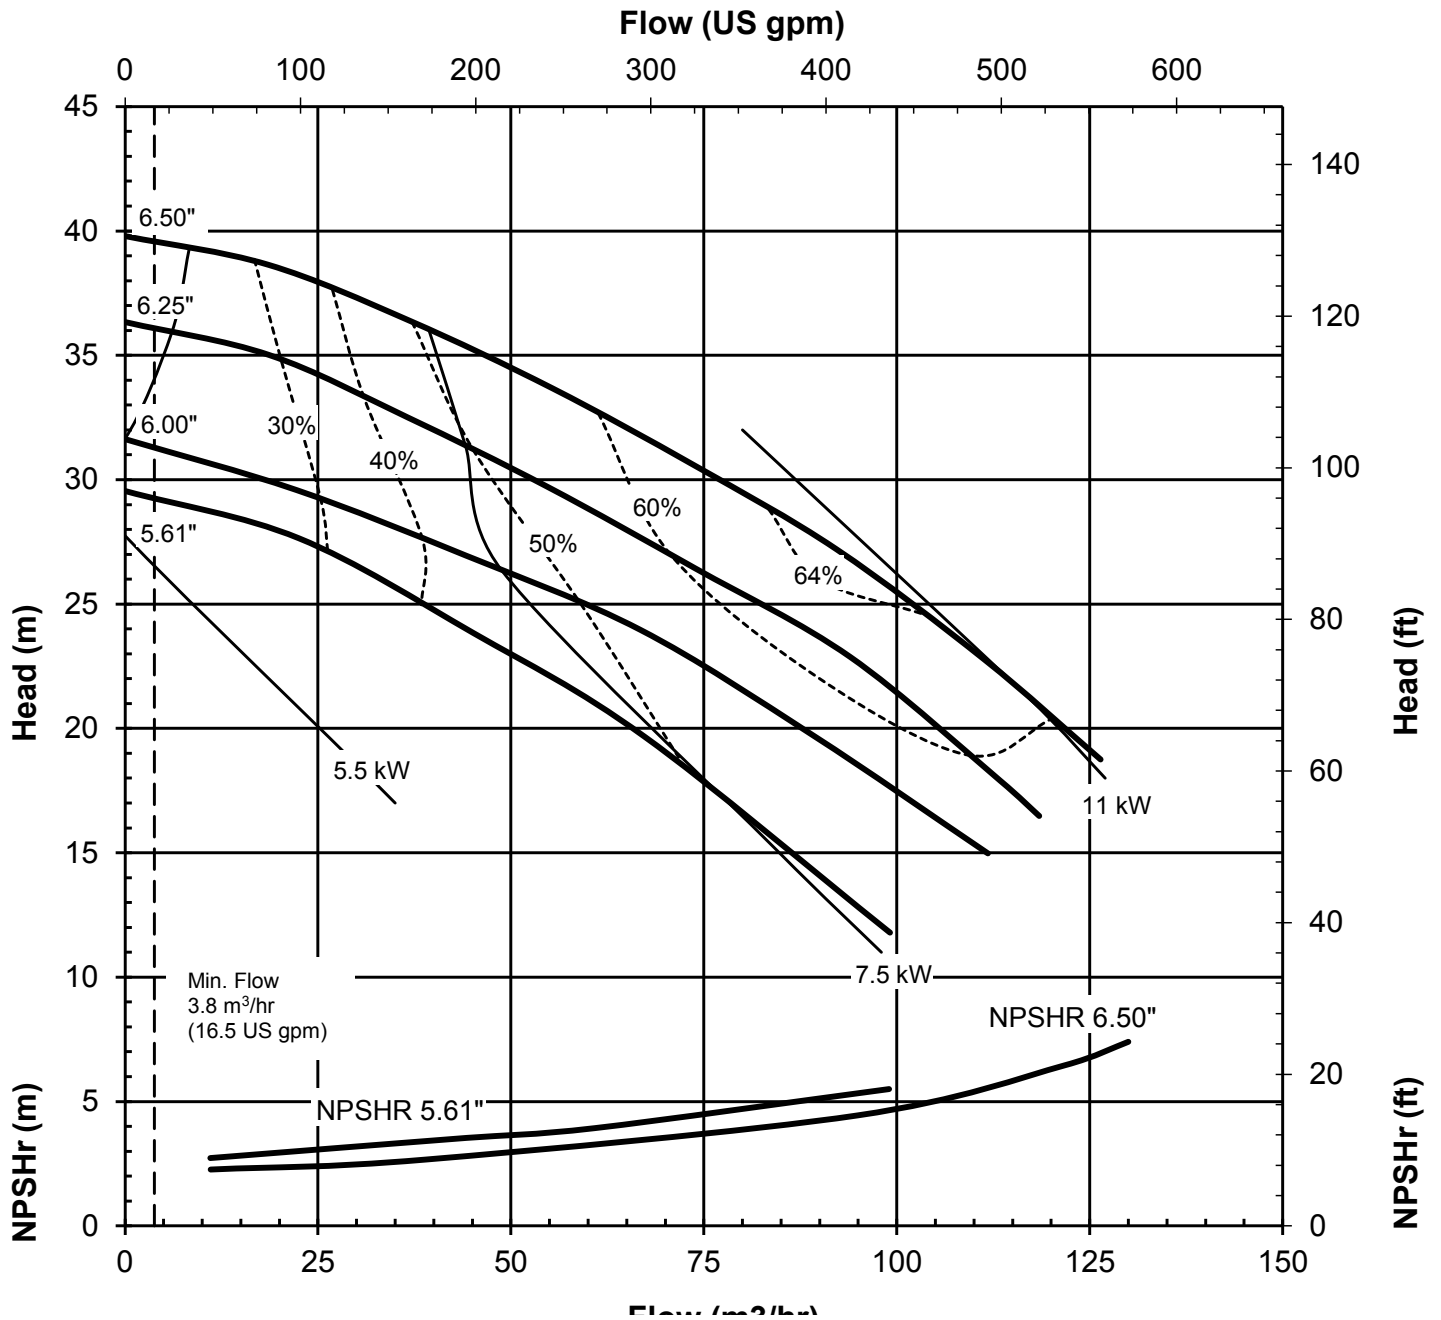

UC SERIES STANDARD HORIZONTAL PERFORMANCE CURVE

MODEL: UC436
2900 rpm, 50 Hz
Suction: 4"
Discharge: 3"