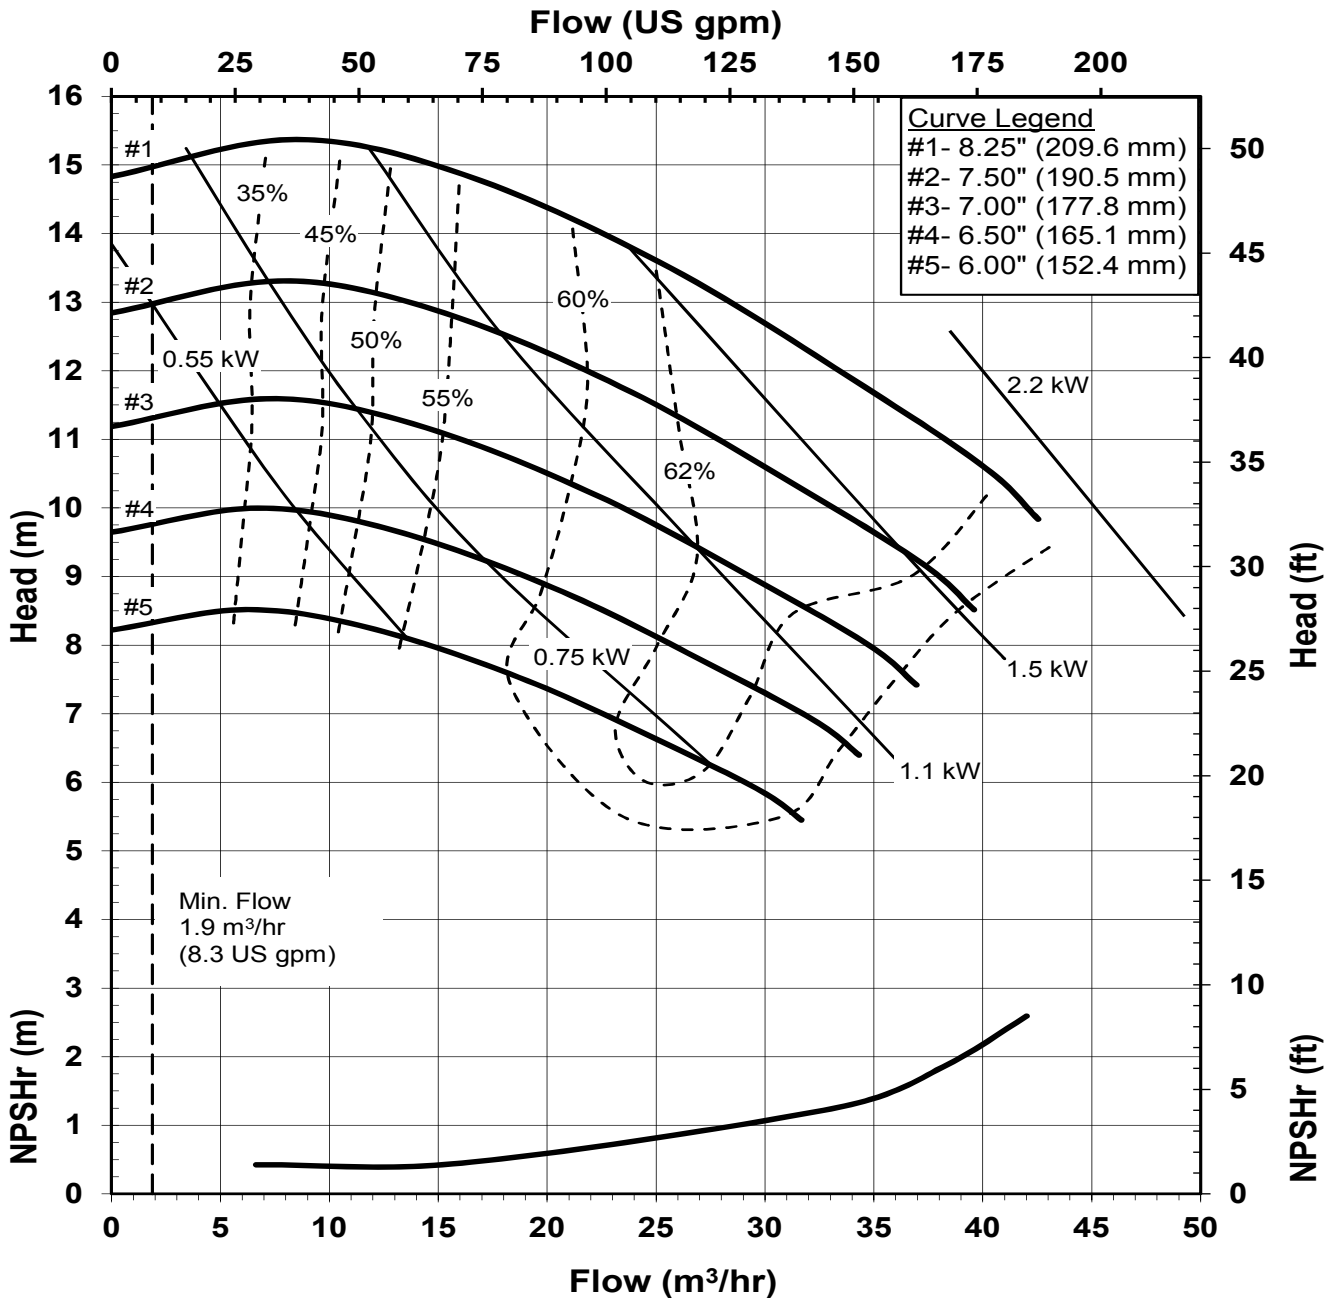

UC SERIES STANDARD HORIZONTAL PERFORMANCE CURVE

MODEL: UC3158/UC328
1450 rpm, 50 Hz
Suction: 3"
Discharge: 1.5"

UC3158504P
4020 Rev 0
1-15-2014