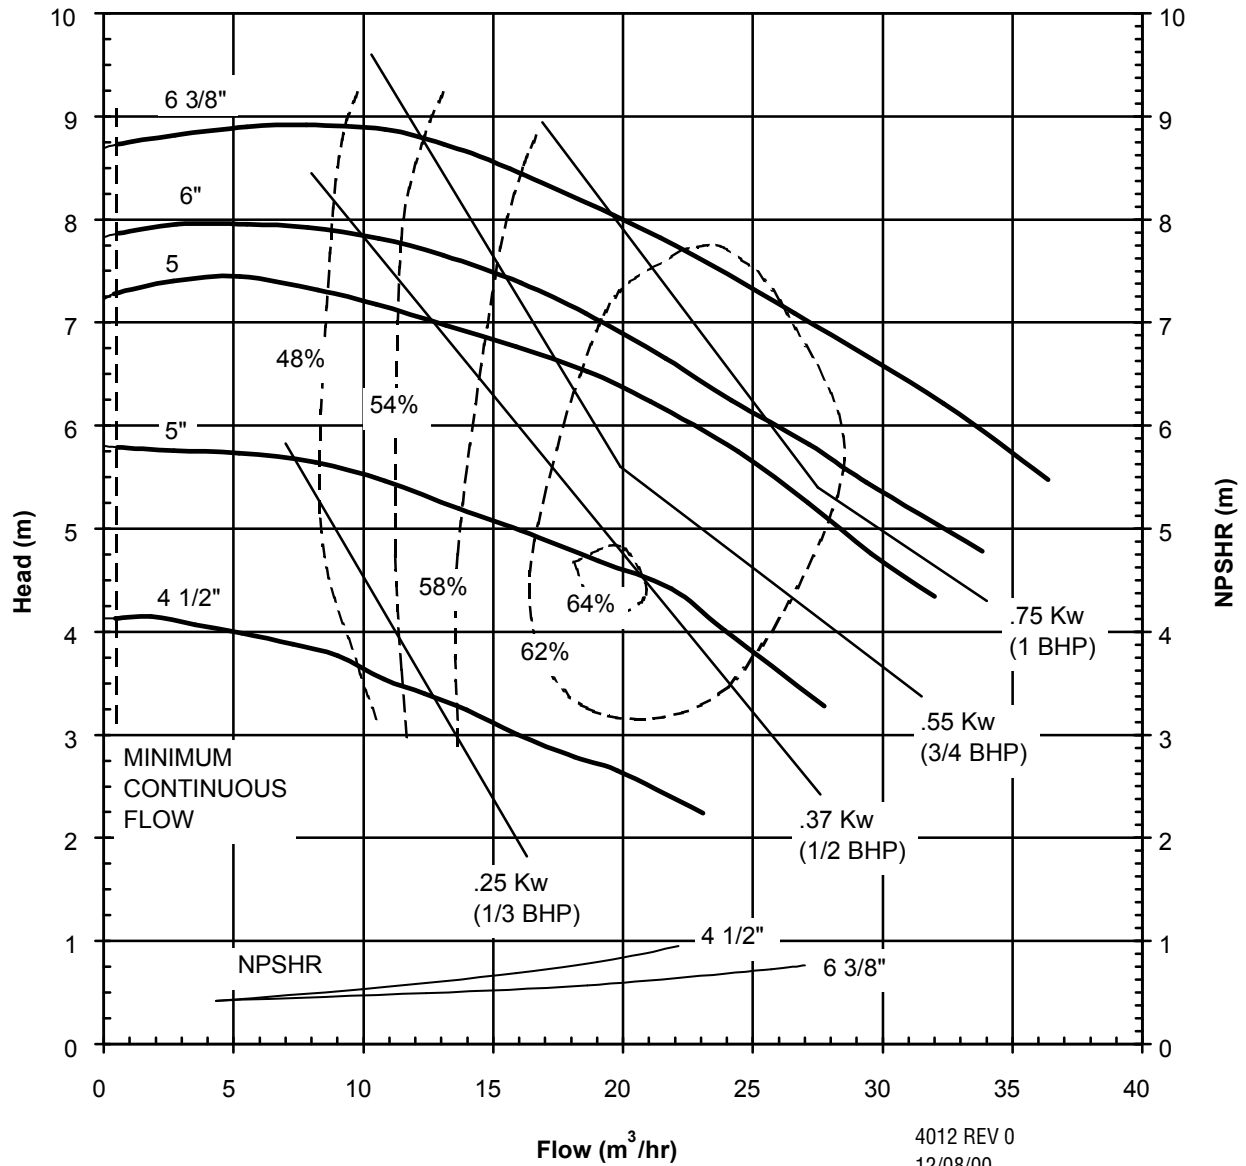

UC SERIES STANDARD HORIZONTAL PERFORMANCE CURVE

MODEL: UC326
1450 rpm, 50 Hz
Suction: 3"
Discharge: 2"

4012 REV 0
12/08/00