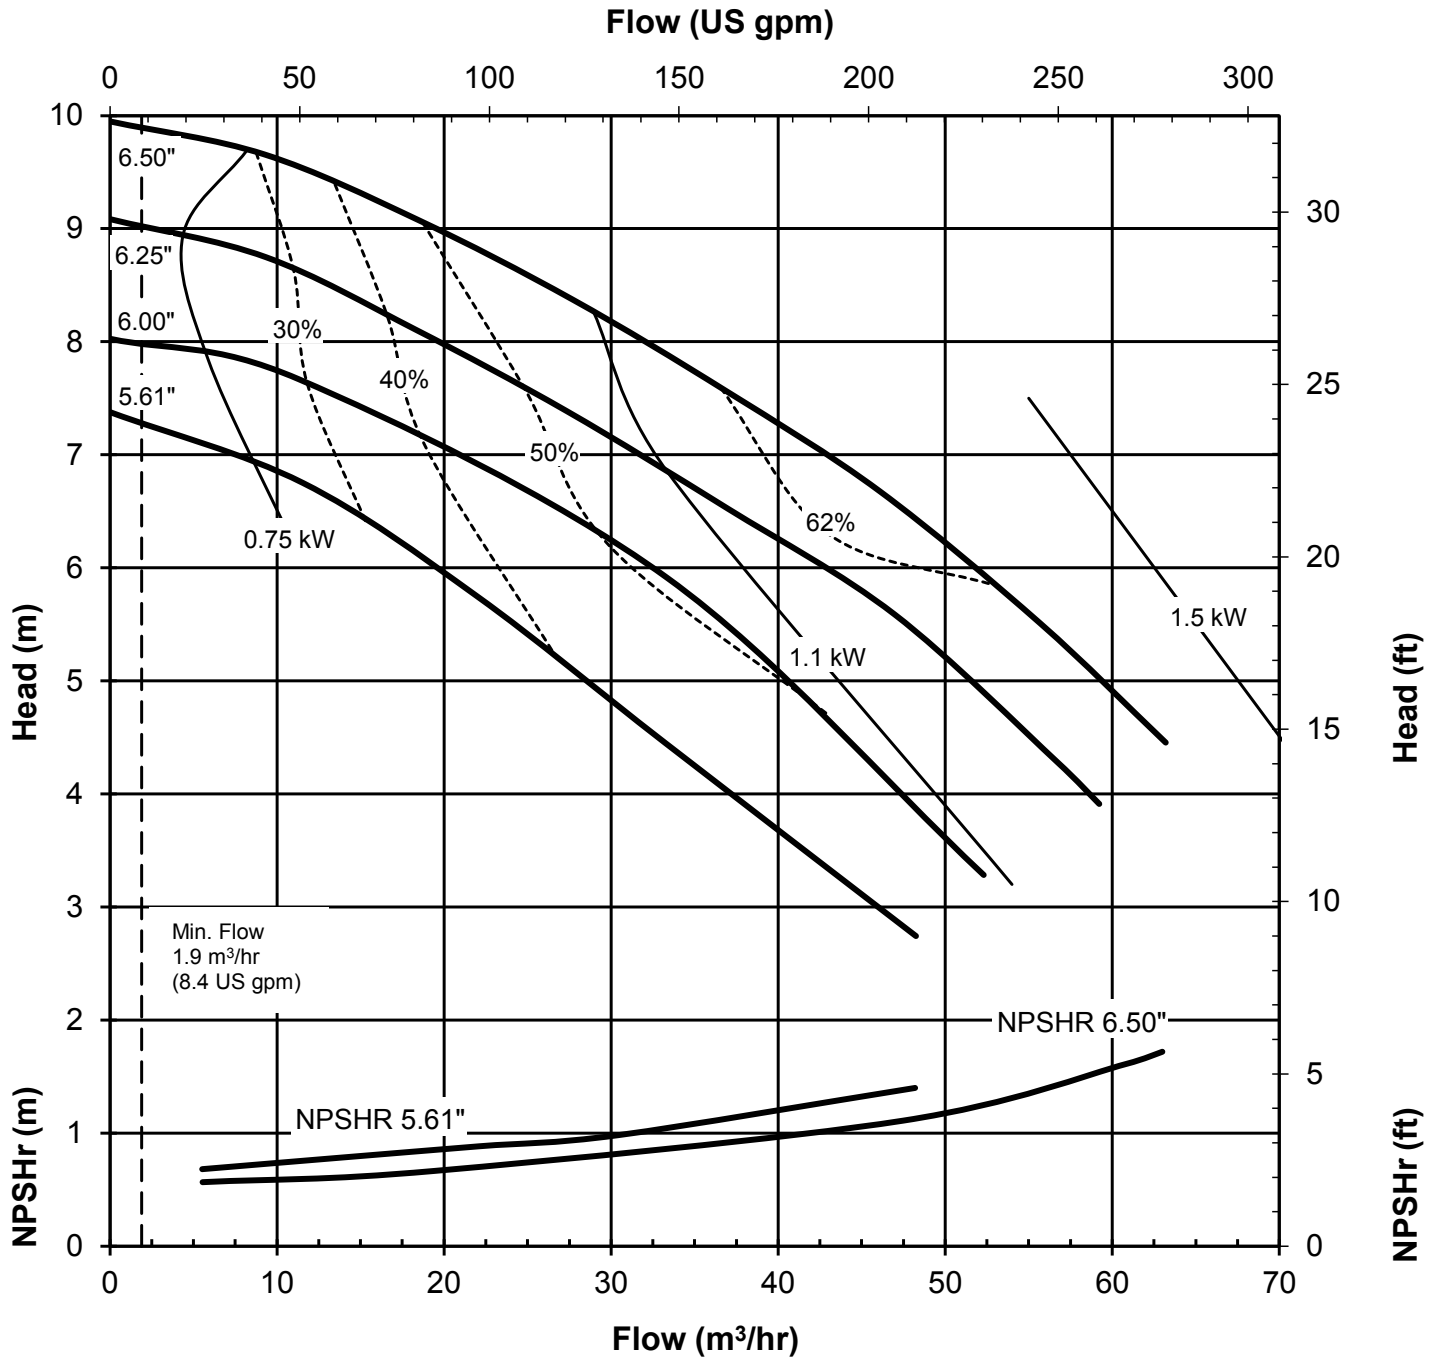

# UC SERIES STANDARD HORIZONTAL PERFORMANCE CURVE

**MODEL: UC436**  
**2900 rpm, 50 Hz**  
**Suction: 4"**  
**Discharge: 3"**

**UC SERIES  
STANDARD HORIZONTAL  
PERFORMANCE CURVE**

**MODEL: UC436**  
**1450 rpm, 50 Hz**  
**Suction: 4"**  
**Discharge: 3"**