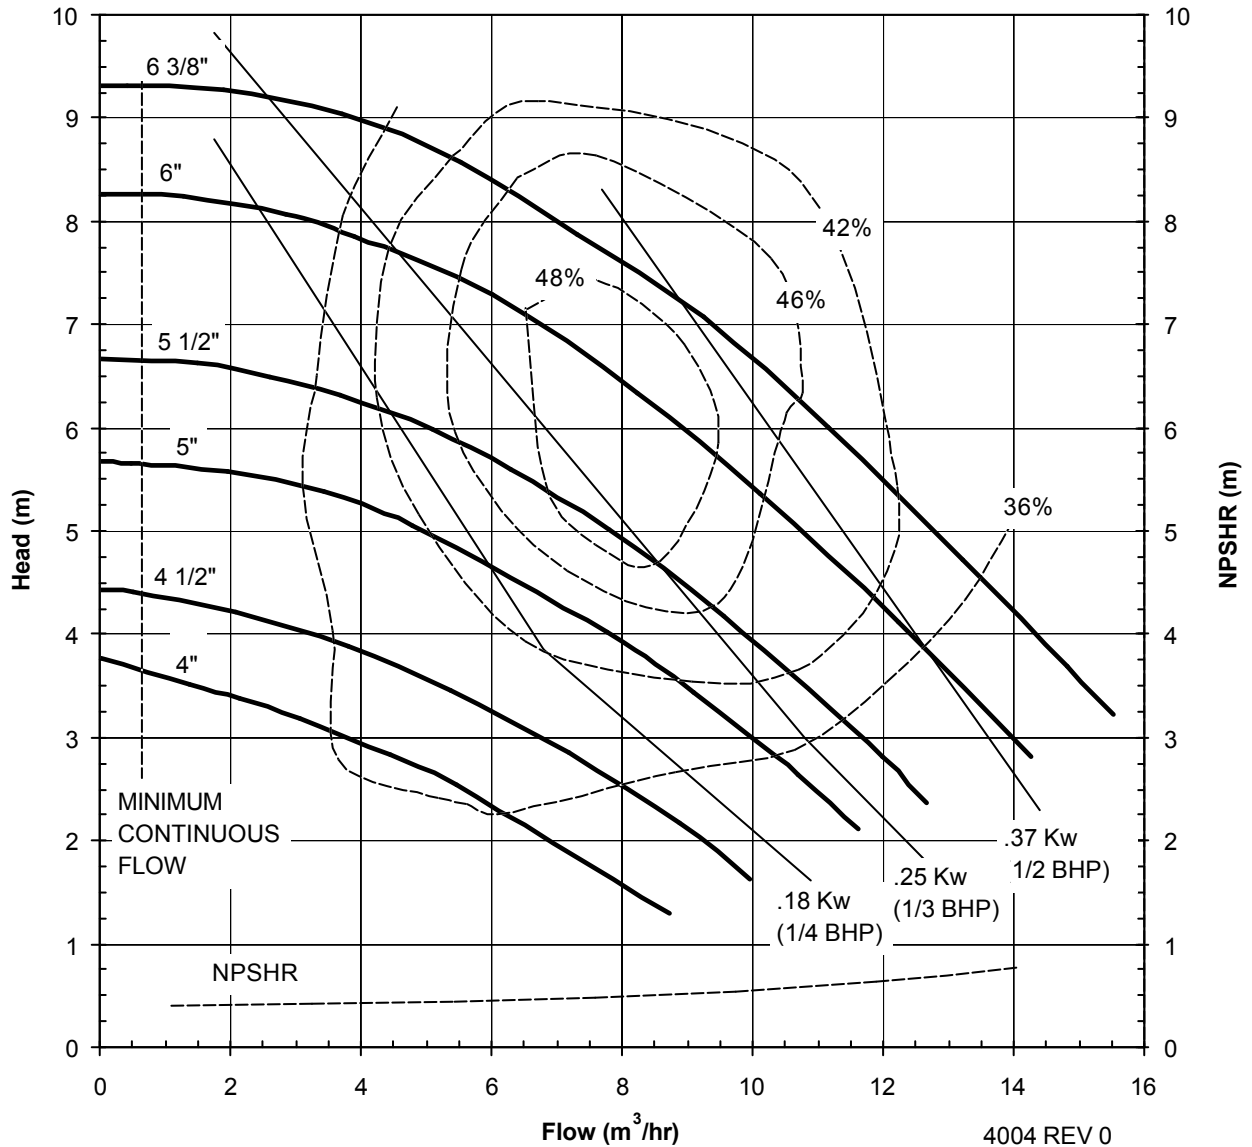

UC SERIES STANDARD HORIZONTAL PERFORMANCE CURVE

MODEL: UC1516
1450 rpm, 50 Hz
Suction: 1 1/2"
Discharge: 1"

4004 REV 0
12/08/00