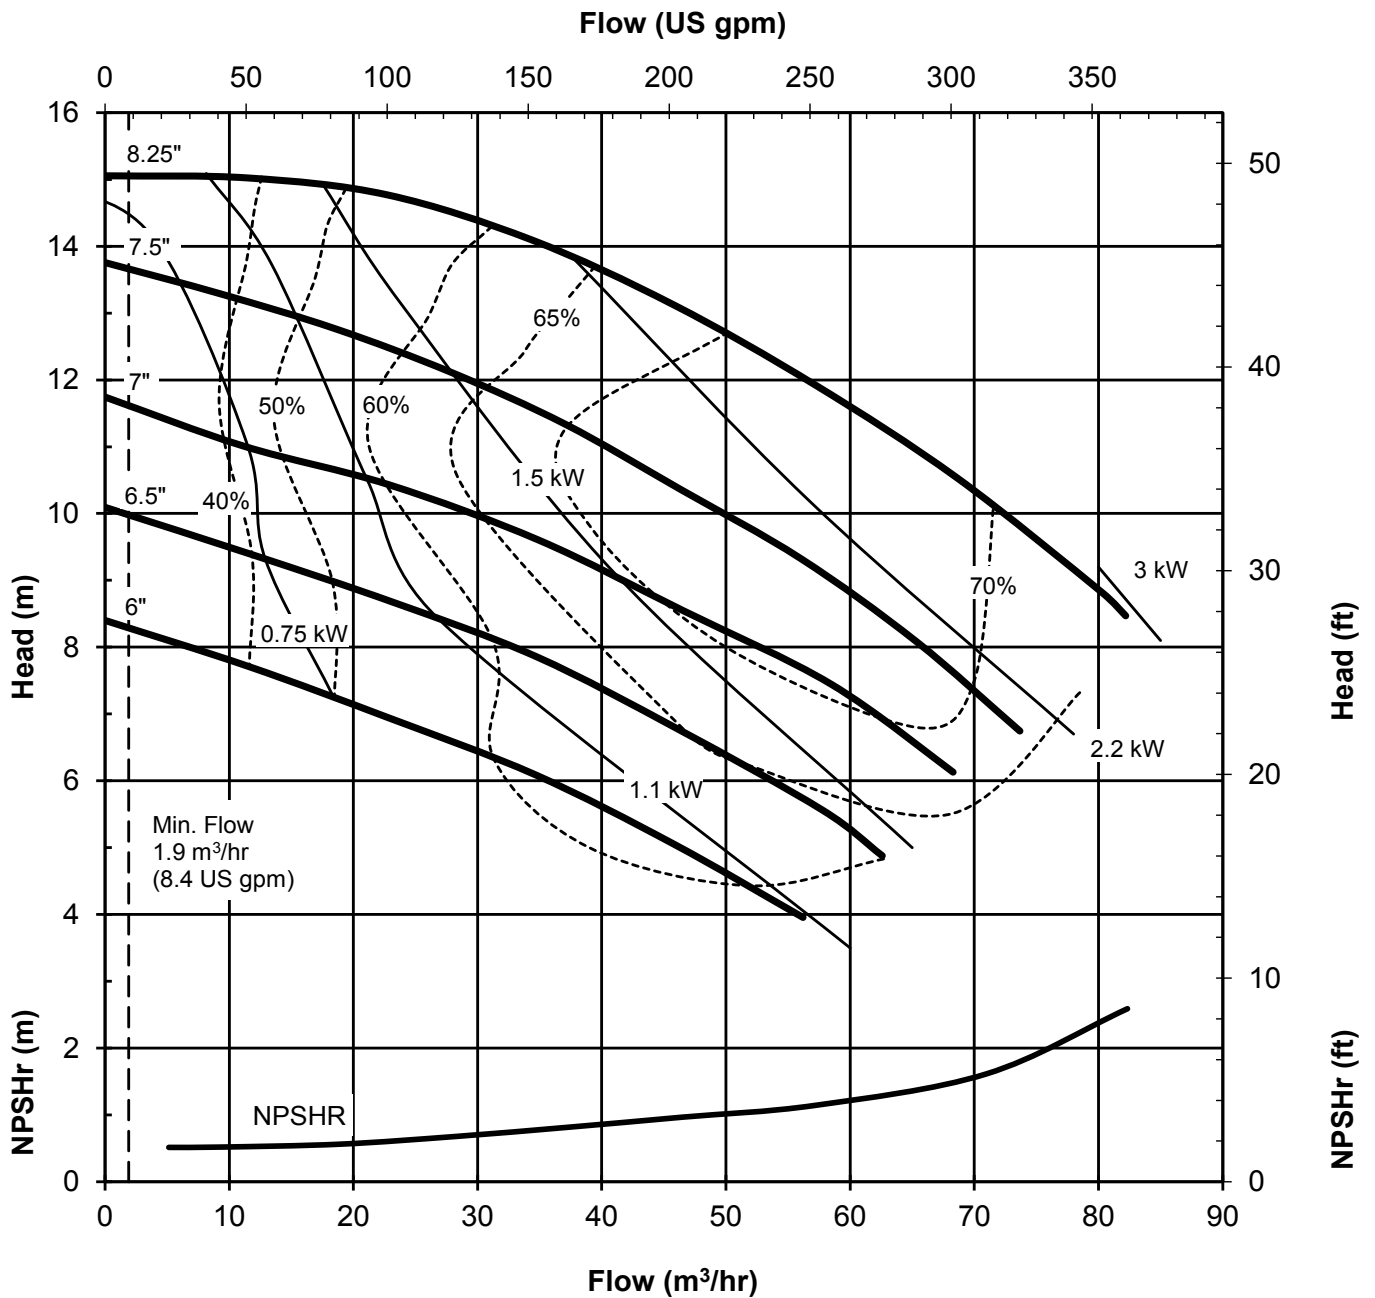

UC SERIES STANDARD HORIZONTAL PERFORMANCE CURVE

MODEL: UC438
1450 rpm, 50 Hz
Suction: 4"
Discharge: 3"

UC438504P
4016 Rev 1
9-16-14