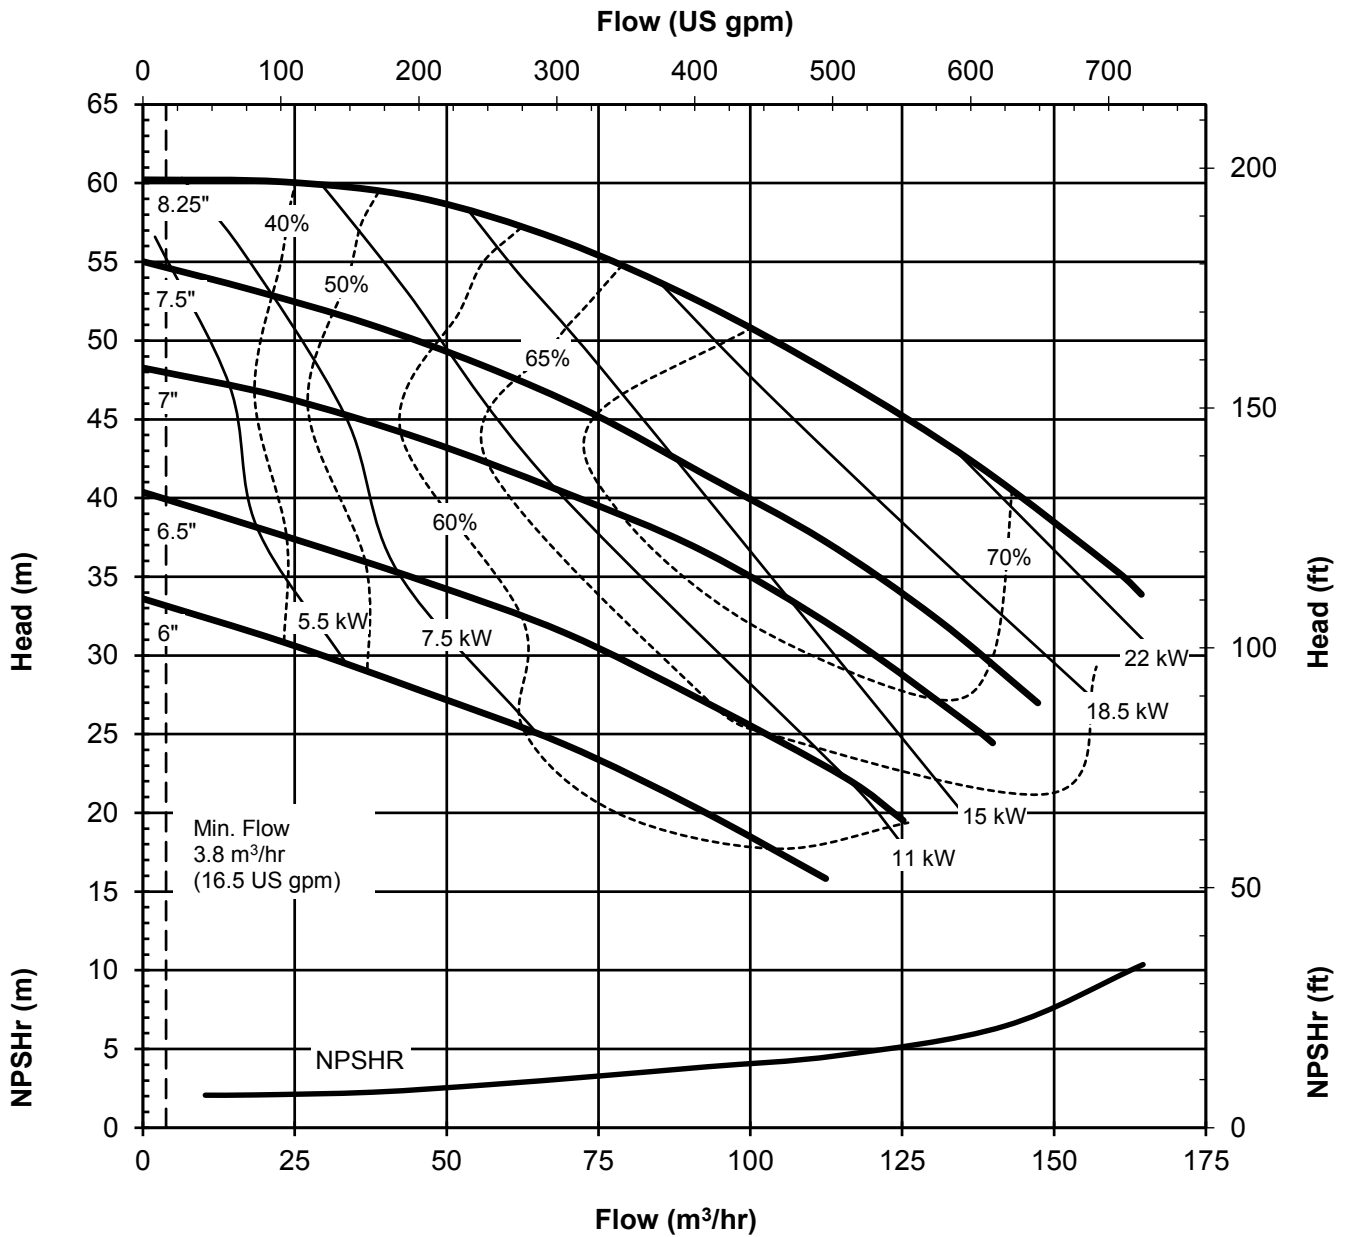

UC SERIES STANDARD HORIZONTAL PERFORMANCE CURVE

MODEL: UC438
2900 rpm, 50 Hz
Suction: 4"
Discharge: 3"

UC438502P
4014 Rev 1
9-16-14