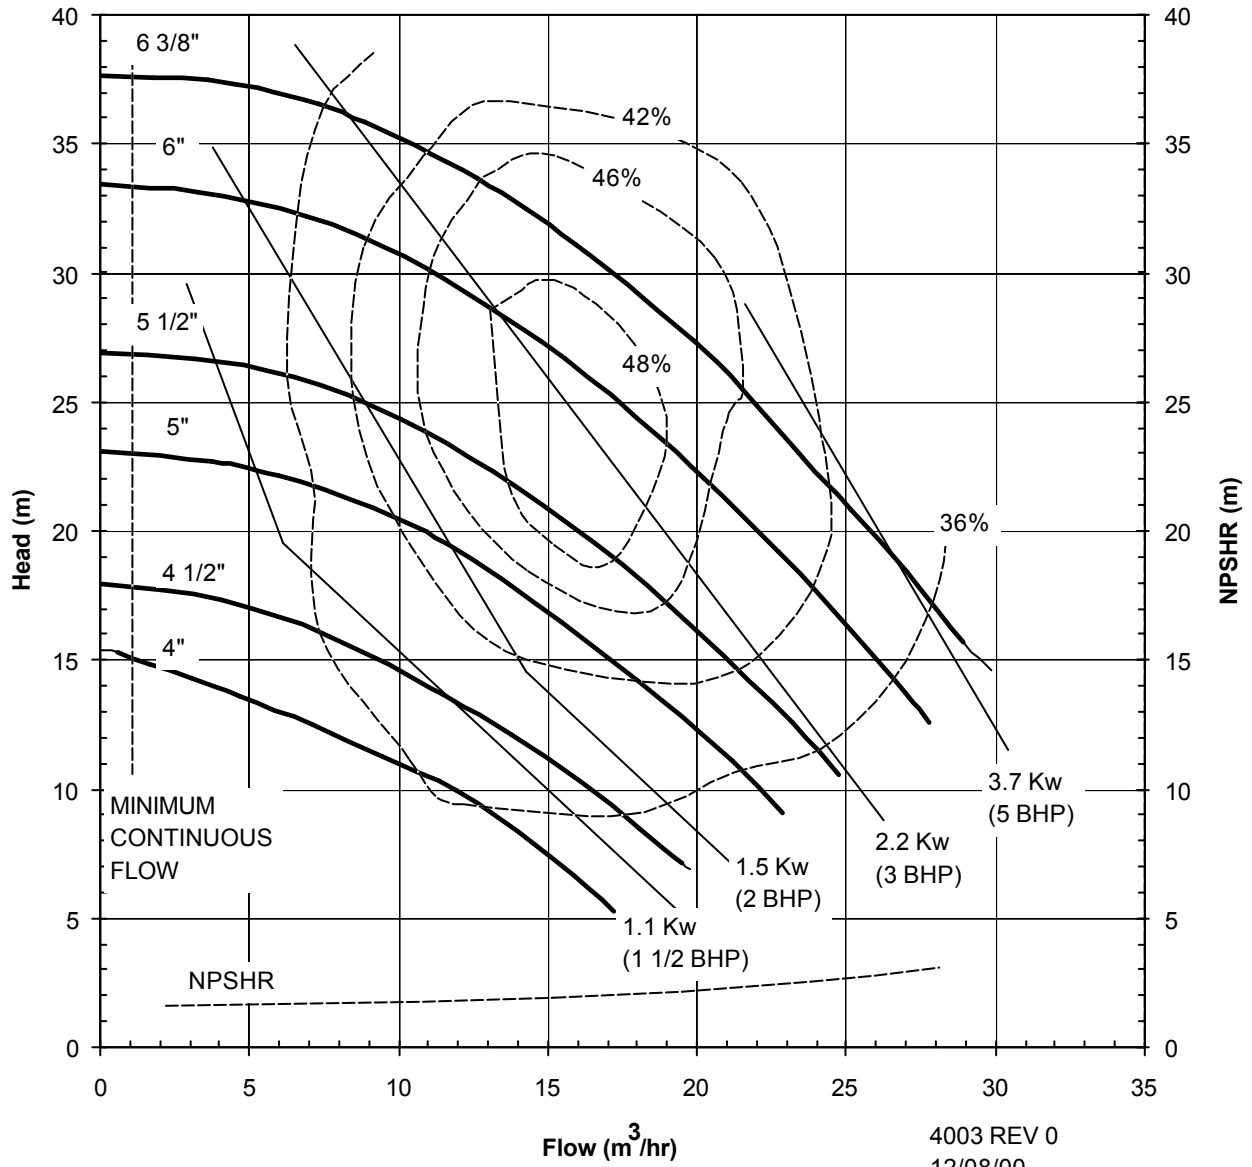

UC SERIES STANDARD HORIZONTAL PERFORMANCE CURVE

MODEL: UC1516
2900 rpm, 50 Hz
Suction: 1 1/2"
Discharge: 1"