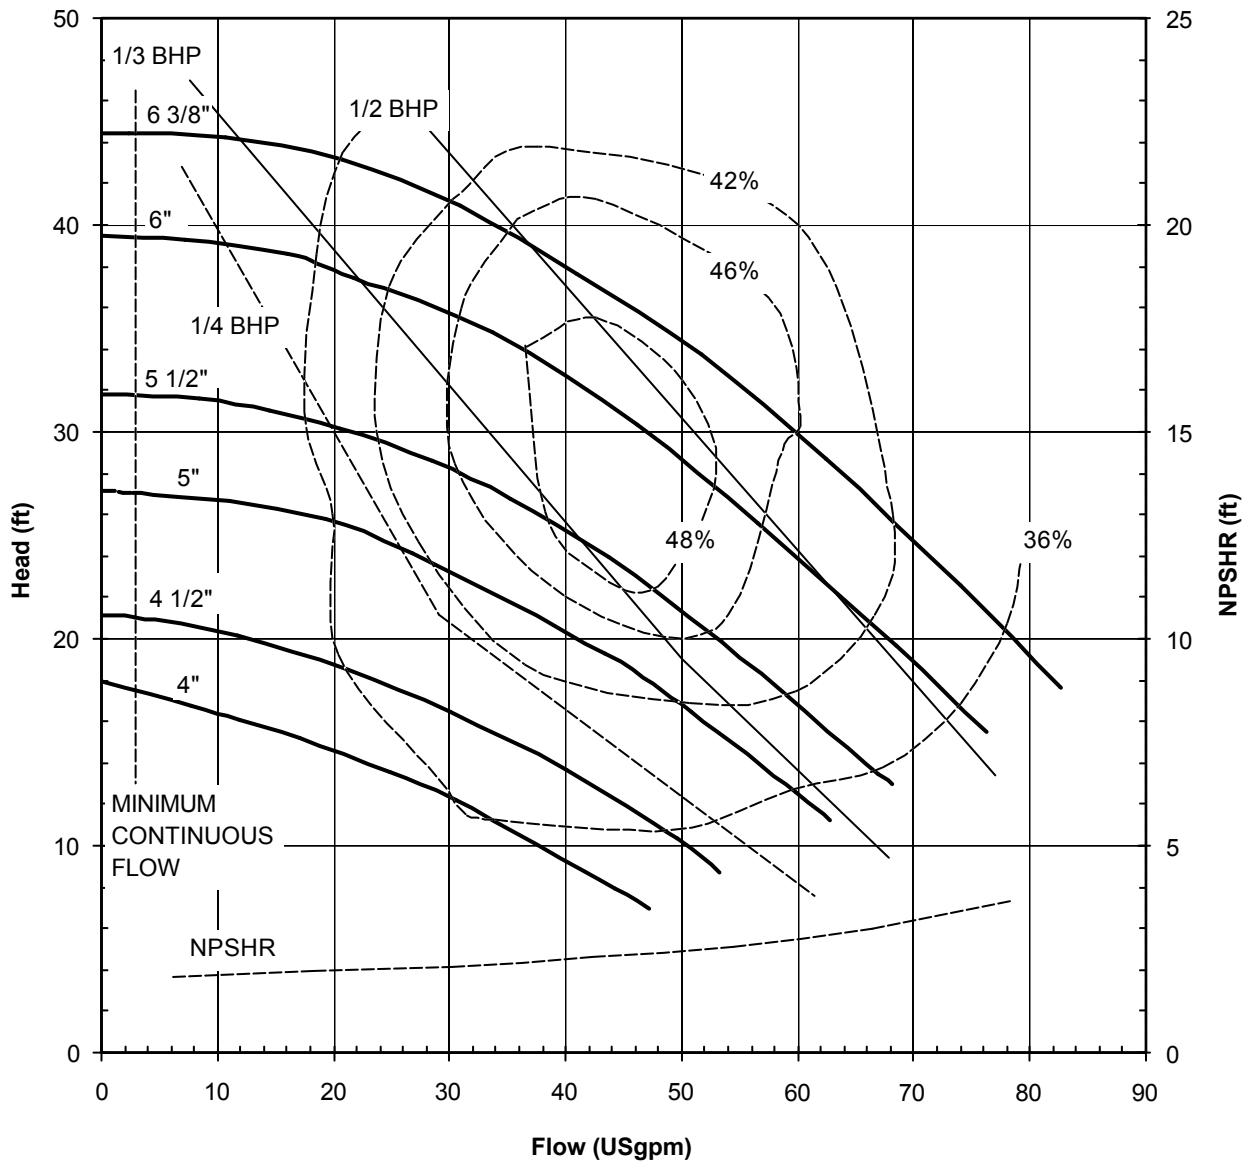

UC SERIES STANDARD HORIZONTAL PERFORMANCE CURVE

MODEL: UC1516
1750 rpm, 60 Hz
Suction: 1 1/2"
Discharge: 1"

4002 REV 0
12/08/00