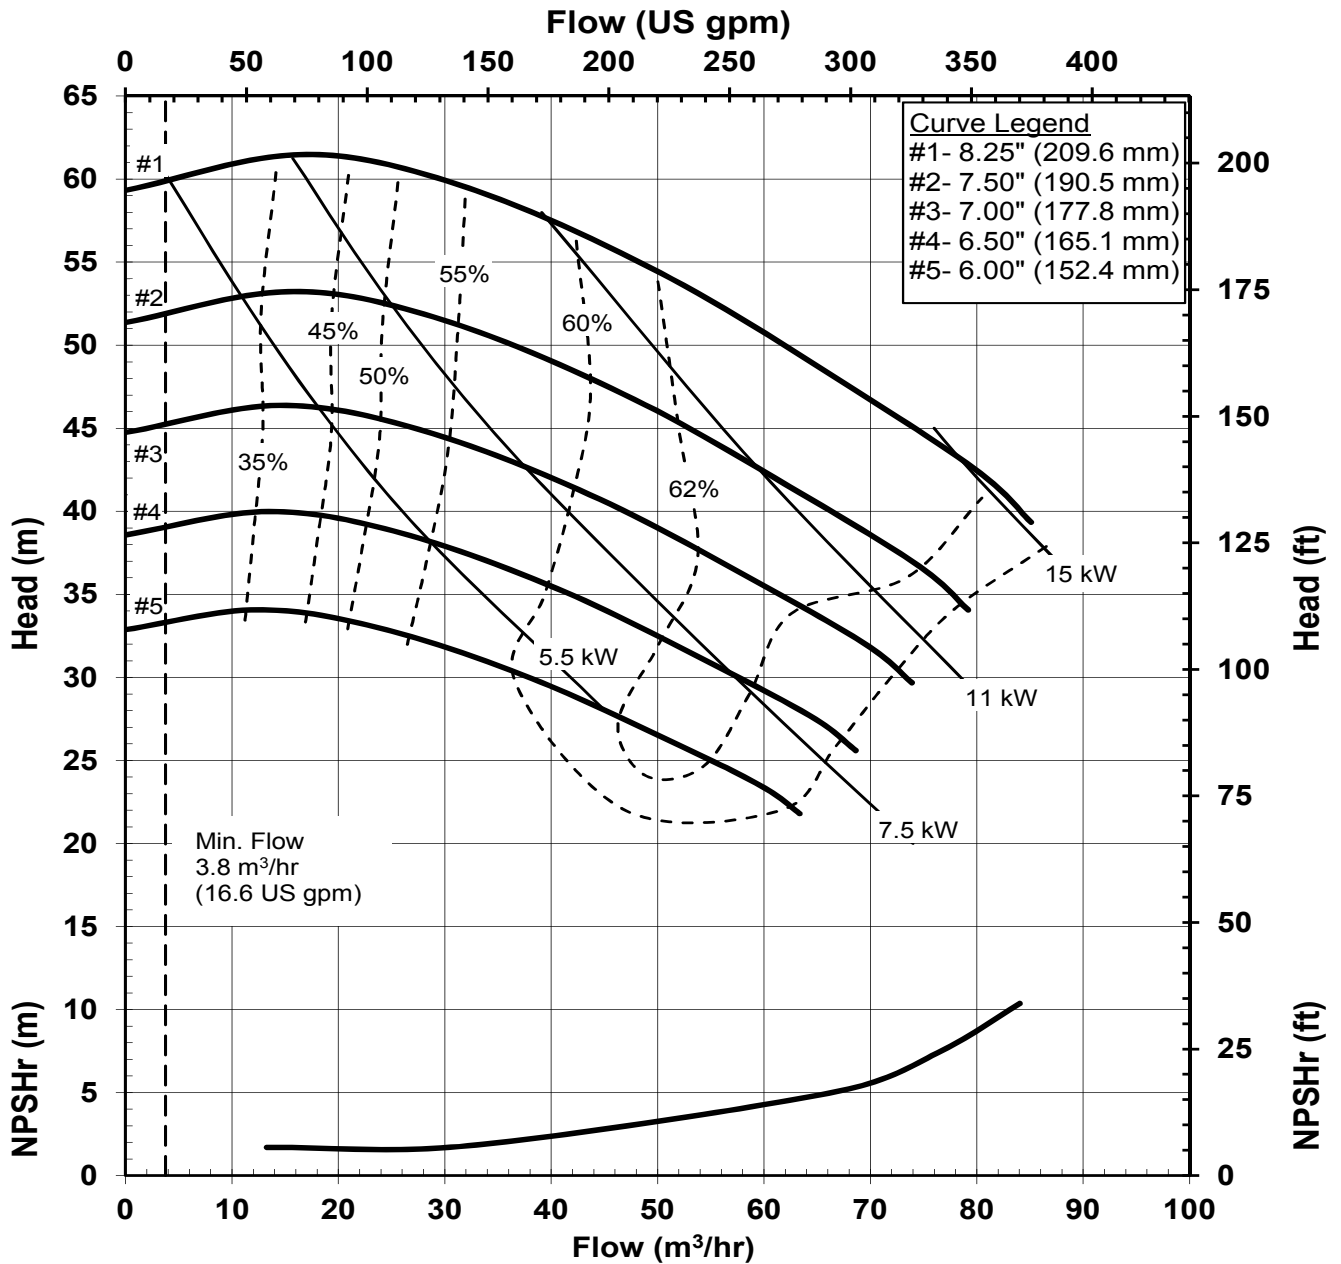

UC SERIES STANDARD HORIZONTAL PERFORMANCE CURVE

MODEL: UC3158/UC328
2900 rpm, 50 Hz
Suction: 3"
Discharge: 1.5"

UC3158502P
4019 Rev 0
1-15-2014