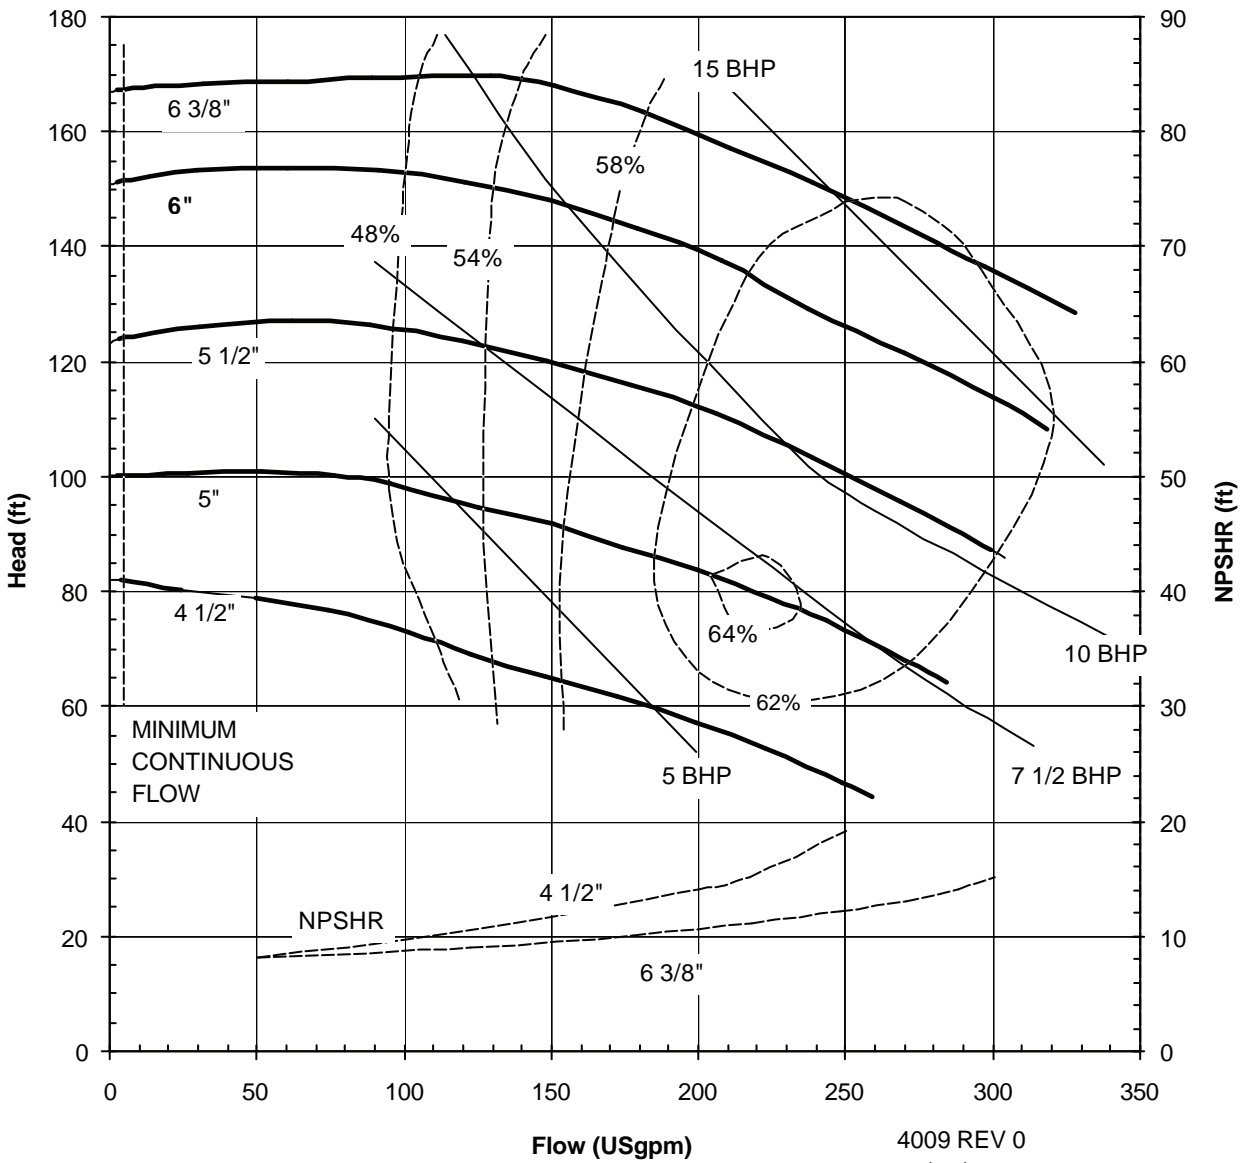

UC SERIES STANDARD HORIZONTAL PERFORMANCE CURVE

MODEL: UC326

3500 rpm, 60 Hz

Suction: 3"

Discharge: 2"

4009 REV 0
12/08/00