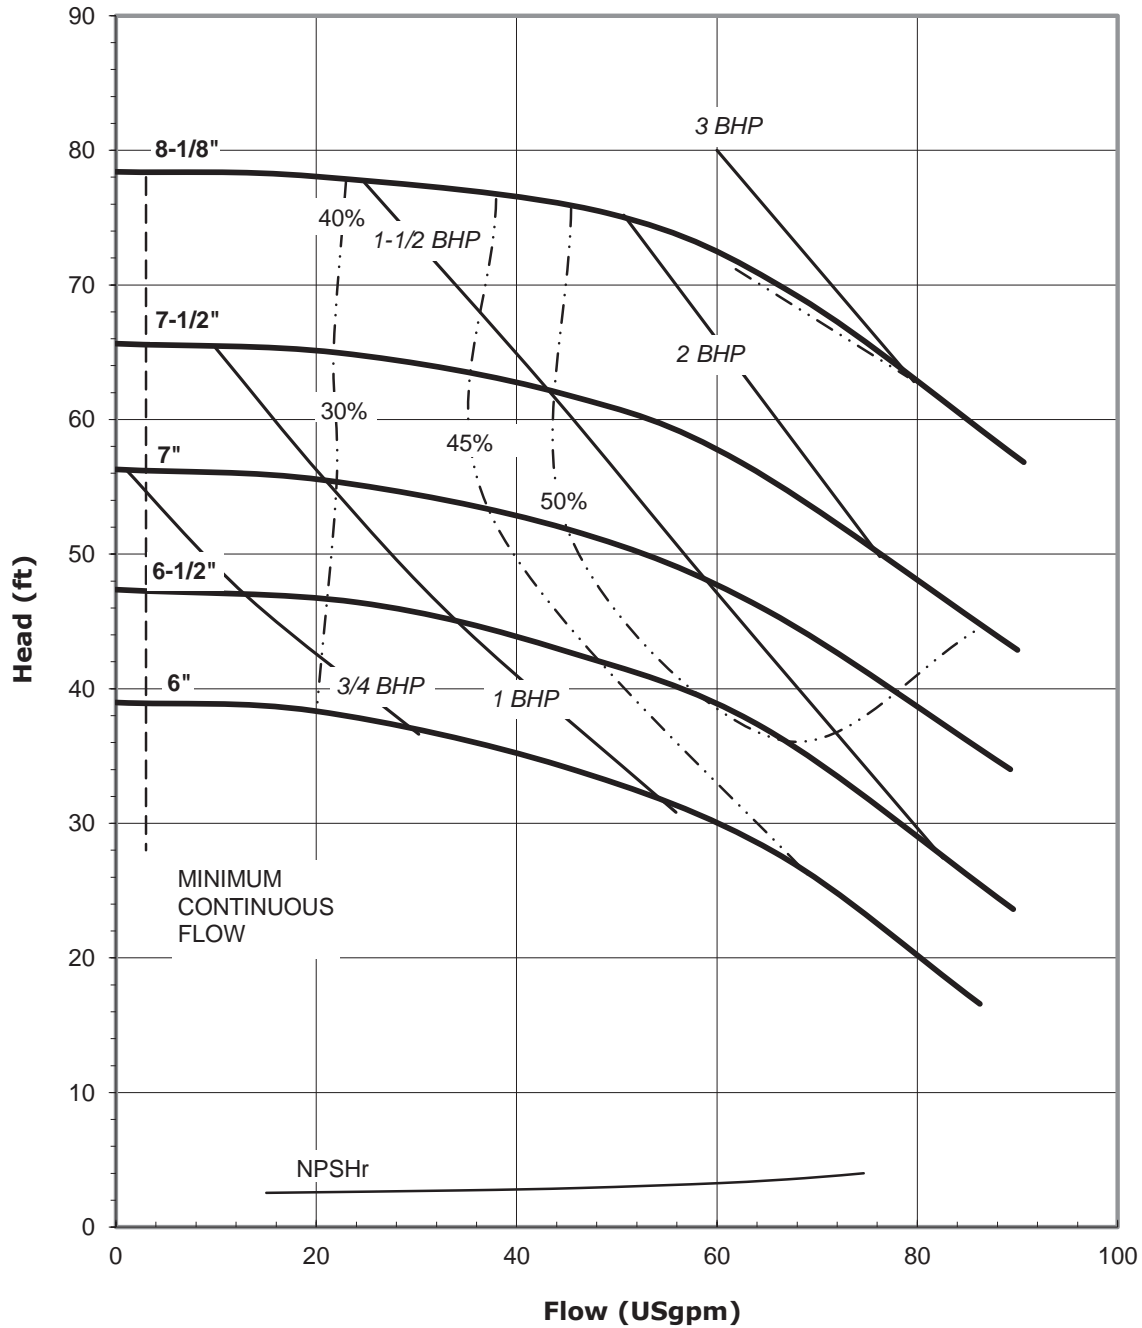

UC SERIES STANDARD HORIZONTAL PERFORMANCE CURVE

MODEL: UC1518
1750 rpm, 60 Hz
Suction: 1.5"
Discharge: 1"