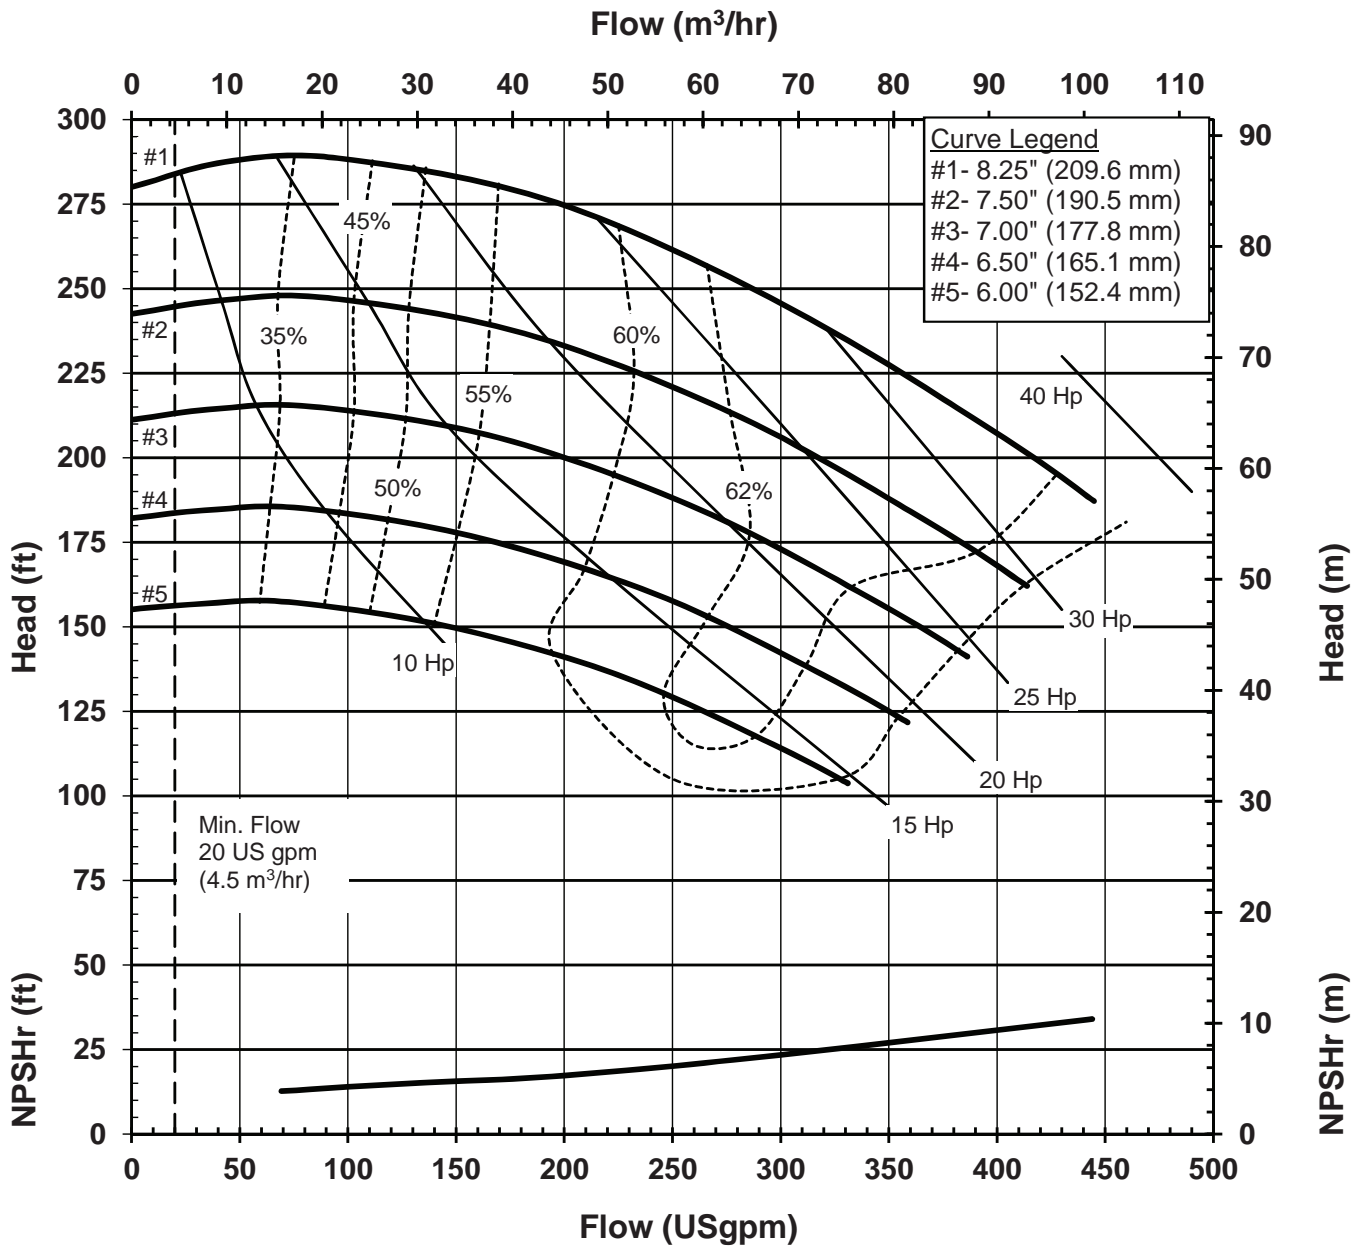

UC SERIES STANDARD HORIZONTAL PERFORMANCE CURVE

MODEL: UC3158
3500 rpm, 60 Hz
Suction: 3"
Discharge: 1.5"

UC3158602P
4017 Rev 0
1-15-2014