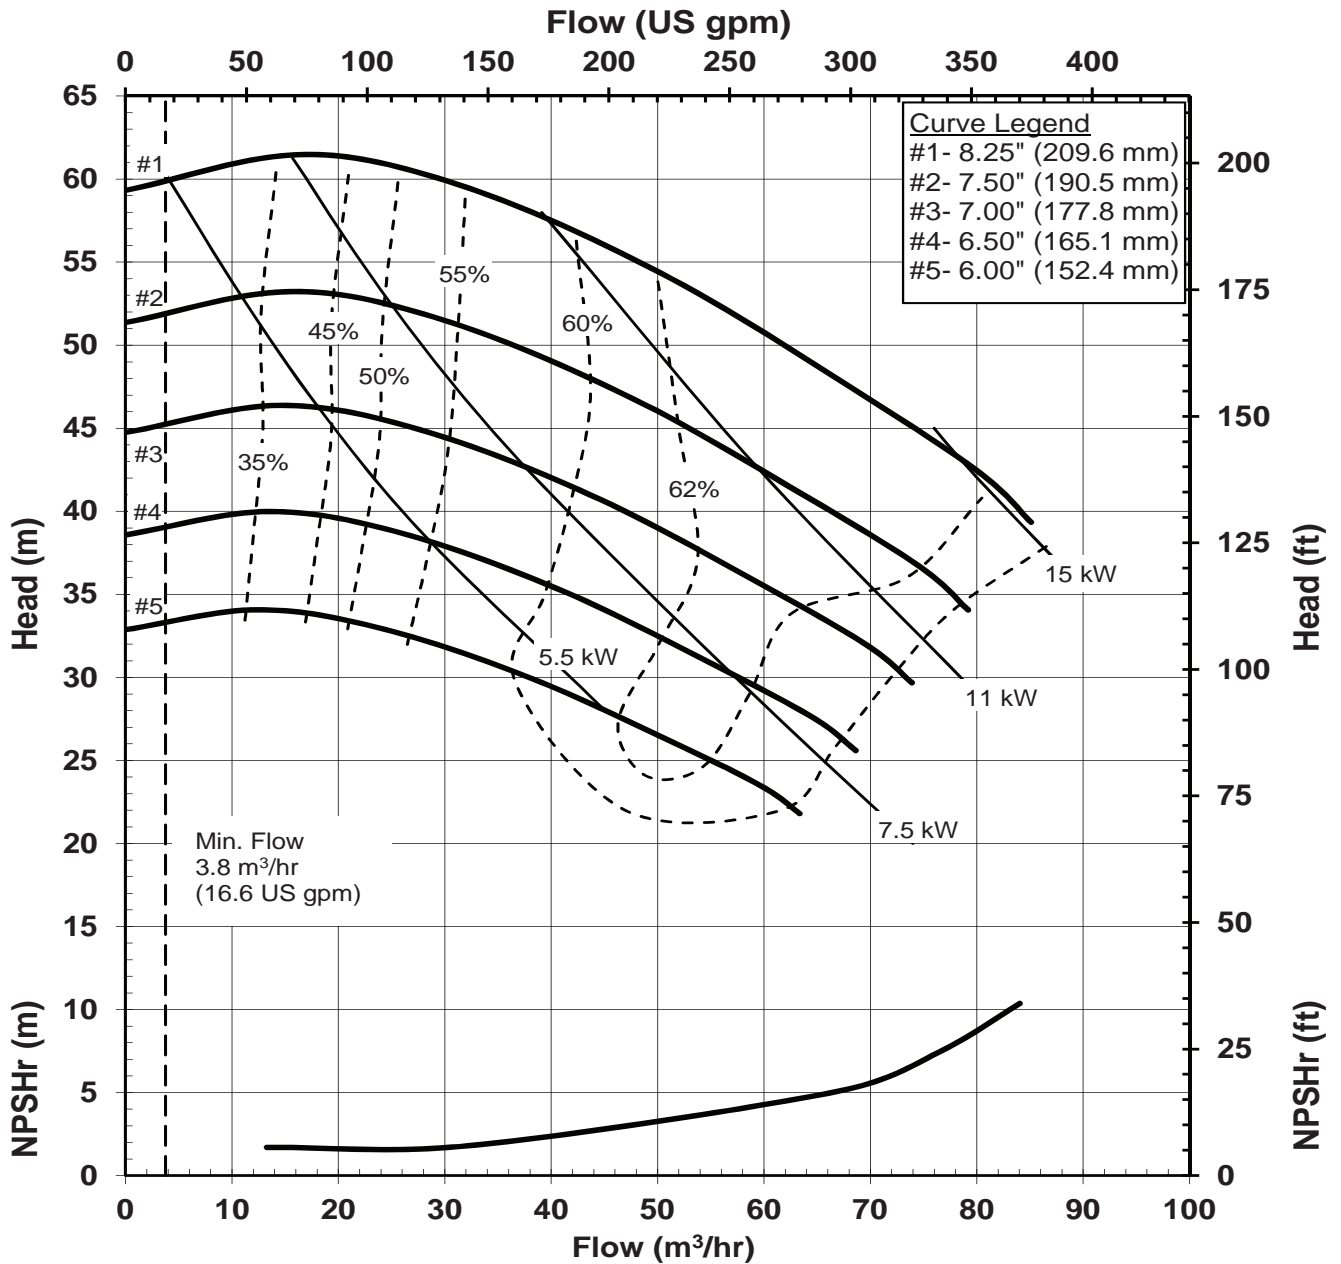

# UC SERIES STANDARD HORIZONTAL PERFORMANCE CURVE

MODEL: UC3158  
2900 rpm, 50 Hz  
Suction: 3"  
Discharge: 1.5"

UC3158502P  
4019 Rev 0  
1-15-2014