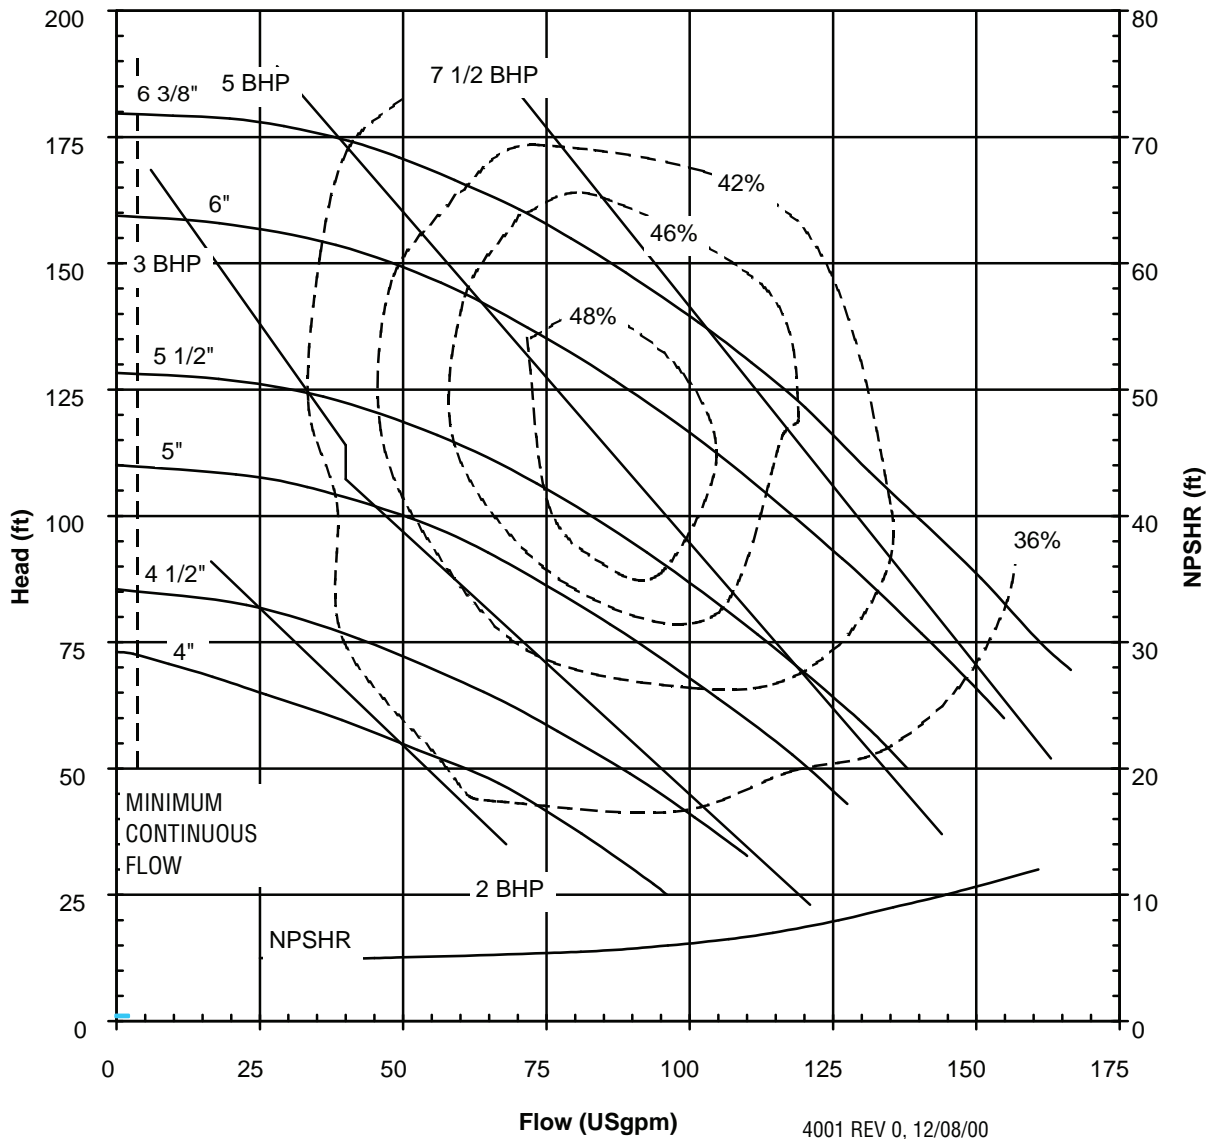

TABLE OF CONTENTS

Model UC1516

3500 rpm, 60 Hz, 1-1/2" x 1"	3
1750 rpm, 60 Hz, 1-1/2" x 1"	4
2900 rpm, 60 Hz, 1-1/2" x 1"	5
1450 rpm, 50 Hz, 1-1/2" x 1"	6

Model UC1518

3500 rpm, 60 Hz, 1-1/2" x 1"	7
1750 rpm, 60 Hz, 1-1/2" x 1"	8
2900 rpm, 50 Hz, 1-1/2" x 1"	9
1450 rpm, 50 Hz, 1-1/2" x 1"	10

Model UC326

3500 rpm, 60 Hz, 3" x 2"	11
1750 rpm, 60 Hz, 3" x 2"	12
2900 rpm, 50 Hz, 3" x 2"	13
1450 rpm, 50 Hz, 3" x 2"	14

Model UC3158

3500 rpm, 60 Hz, 3" x 1-1/2"	15
1750 rpm, 60 Hz, 3" x 1-1/2"	16
2900 rpm, 50 Hz, 3" x 1-1/2"	17
1450 rpm, 50 Hz, 3" x 1-1/2"	18

Model UC438

3500 rpm, 60 Hz, 4" x 3"	19
1750 rpm, 60 Hz, 4" x 3"	20
2900 rpm, 50 Hz, 4" x 3"	21
1450 rpm, 50 Hz, 4" x 3"	22

Contact Information:

Finish Thompson Inc.
921 Greengarden Road
Erie, PA 16501 USA
PH 814-455-4478
FAX 814-455-8518
EMAIL fti@finishthompson.com

FINISH THOMPSON INC.

921 Greengarden Road • Erie, PA 16501-1591 U.S.A.
Ph 814-455-4478 • Fax 814-455-8518
Email fti@finishthompson.com • www.finishthompson.com

UC SERIES STANDARD HORIZONTAL PERFORMANCE CURVE

MODEL: UC1516

3500 rpm, 60 Hz

Suction: 1 1/2"

Discharge: 1"

4001 REV 0, 12/08/00