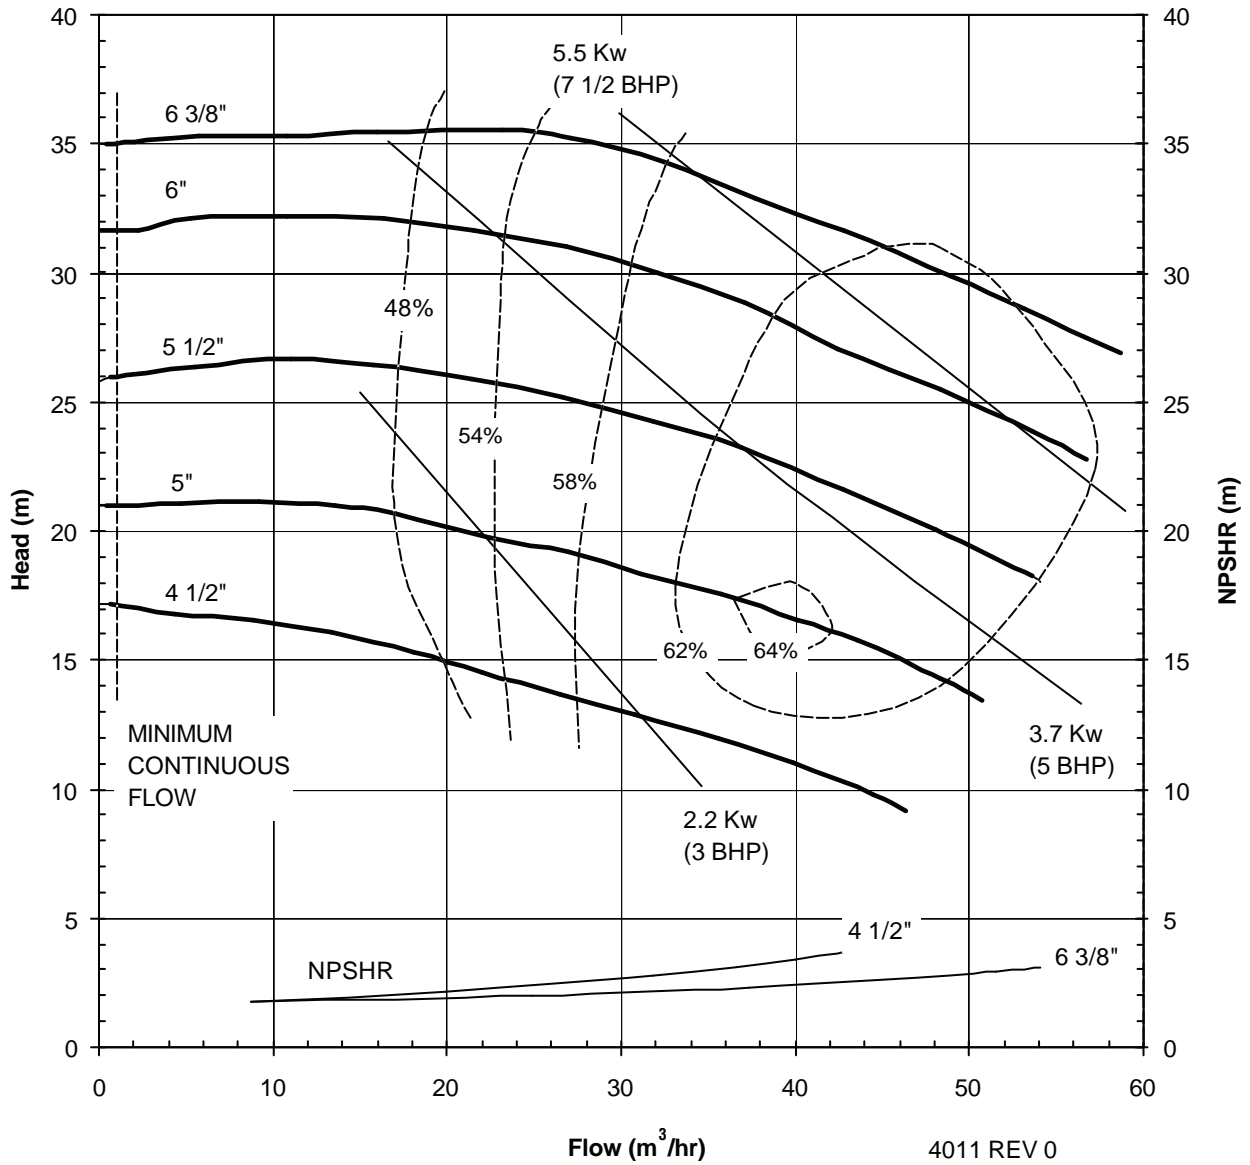

UC SERIES STANDARD HORIZONTAL PERFORMANCE CURVE

MODEL: UC326
2900 rpm, 50 Hz
Suction: 3"
Discharge: 2"

4011 REV 0
12/08/00