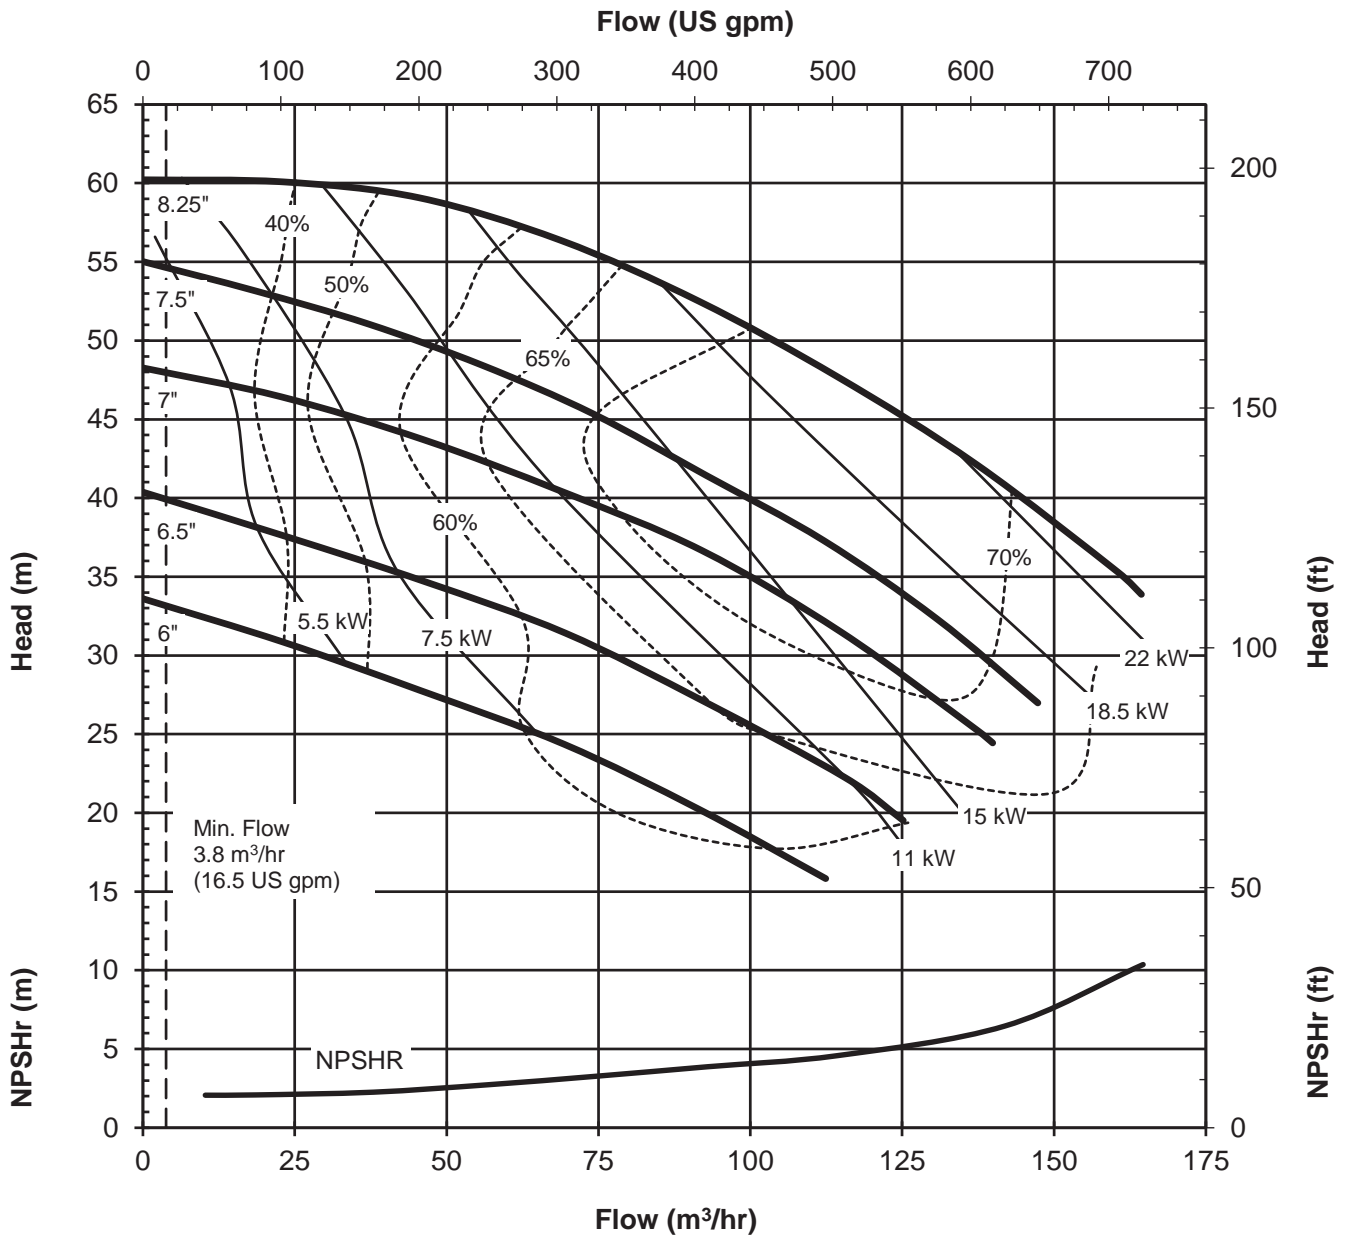

# UC SERIES STANDARD HORIZONTAL PERFORMANCE CURVE

**MODEL: UC438**  
**1750 rpm, 60 Hz**  
**Suction: 4"**  
**Discharge: 3"**

UC438604P  
4015 Rev 1  
9-16-14

# UC SERIES STANDARD HORIZONTAL PERFORMANCE CURVE

**MODEL: UC438**  
**2900 rpm, 50 Hz**  
**Suction: 4"**  
**Discharge: 3"**

UC438502P  
4014 Rev 1  
9-16-14

**UC SERIES  
STANDARD HORIZONTAL  
PERFORMANCE CURVE**