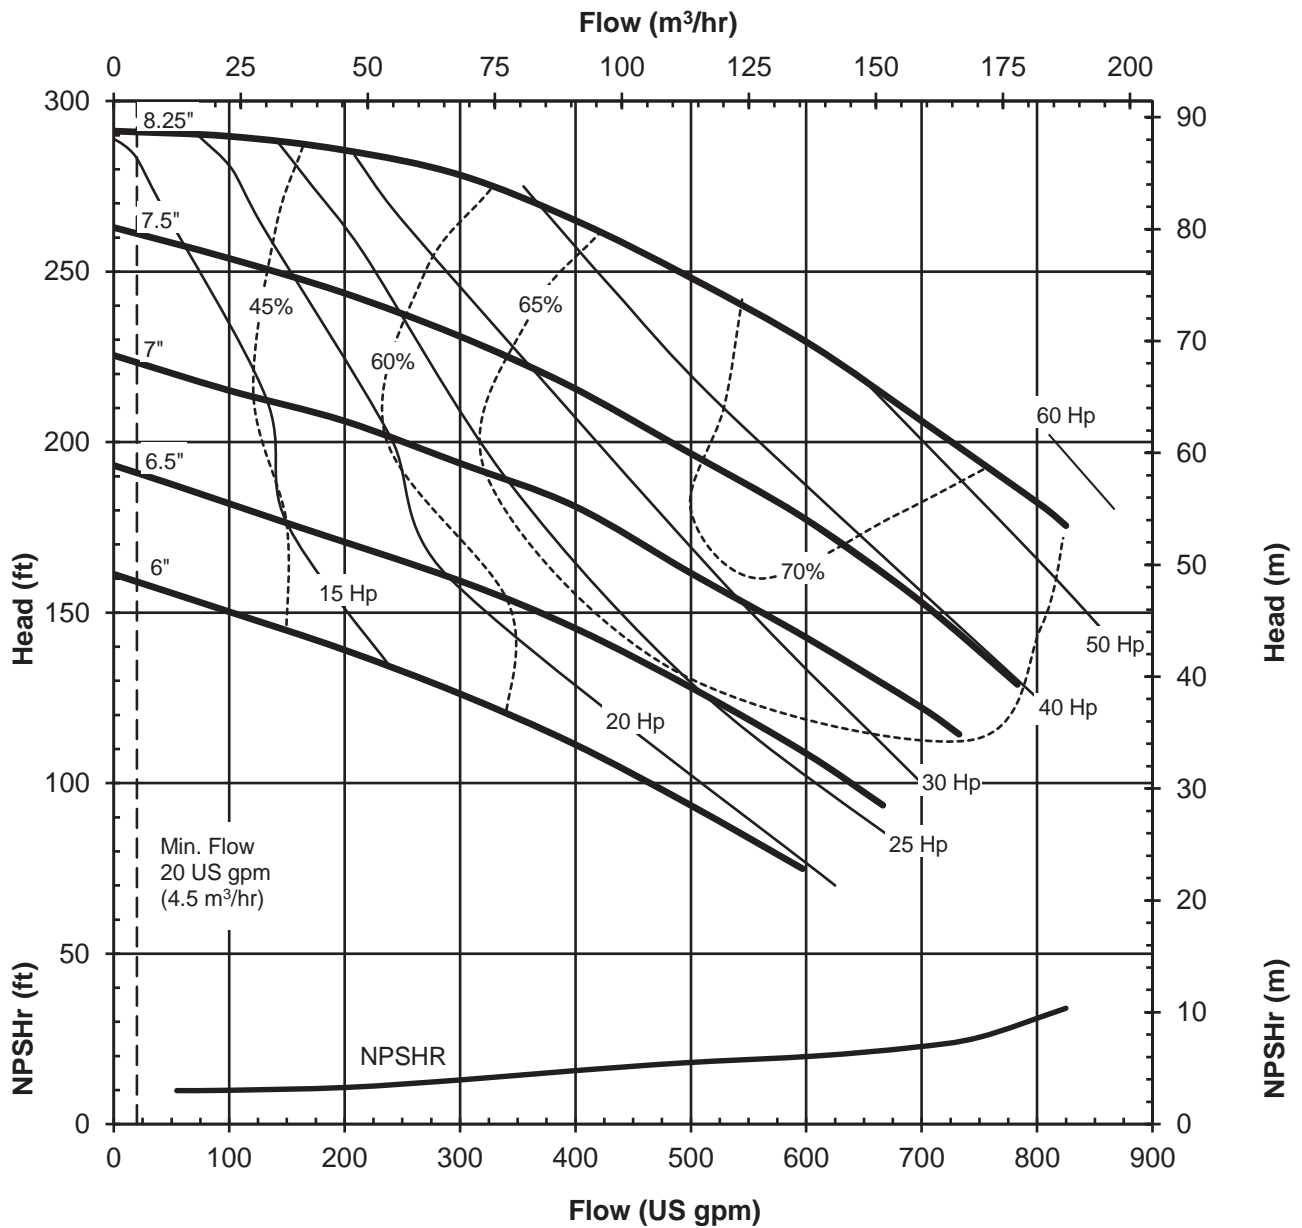

UC SERIES STANDARD HORIZONTAL PERFORMANCE CURVE

MODEL: UC438
3500 rpm, 60 Hz
Suction: 4"
Discharge: 3"

UC438602P
4013 Rev 1
9-16-14