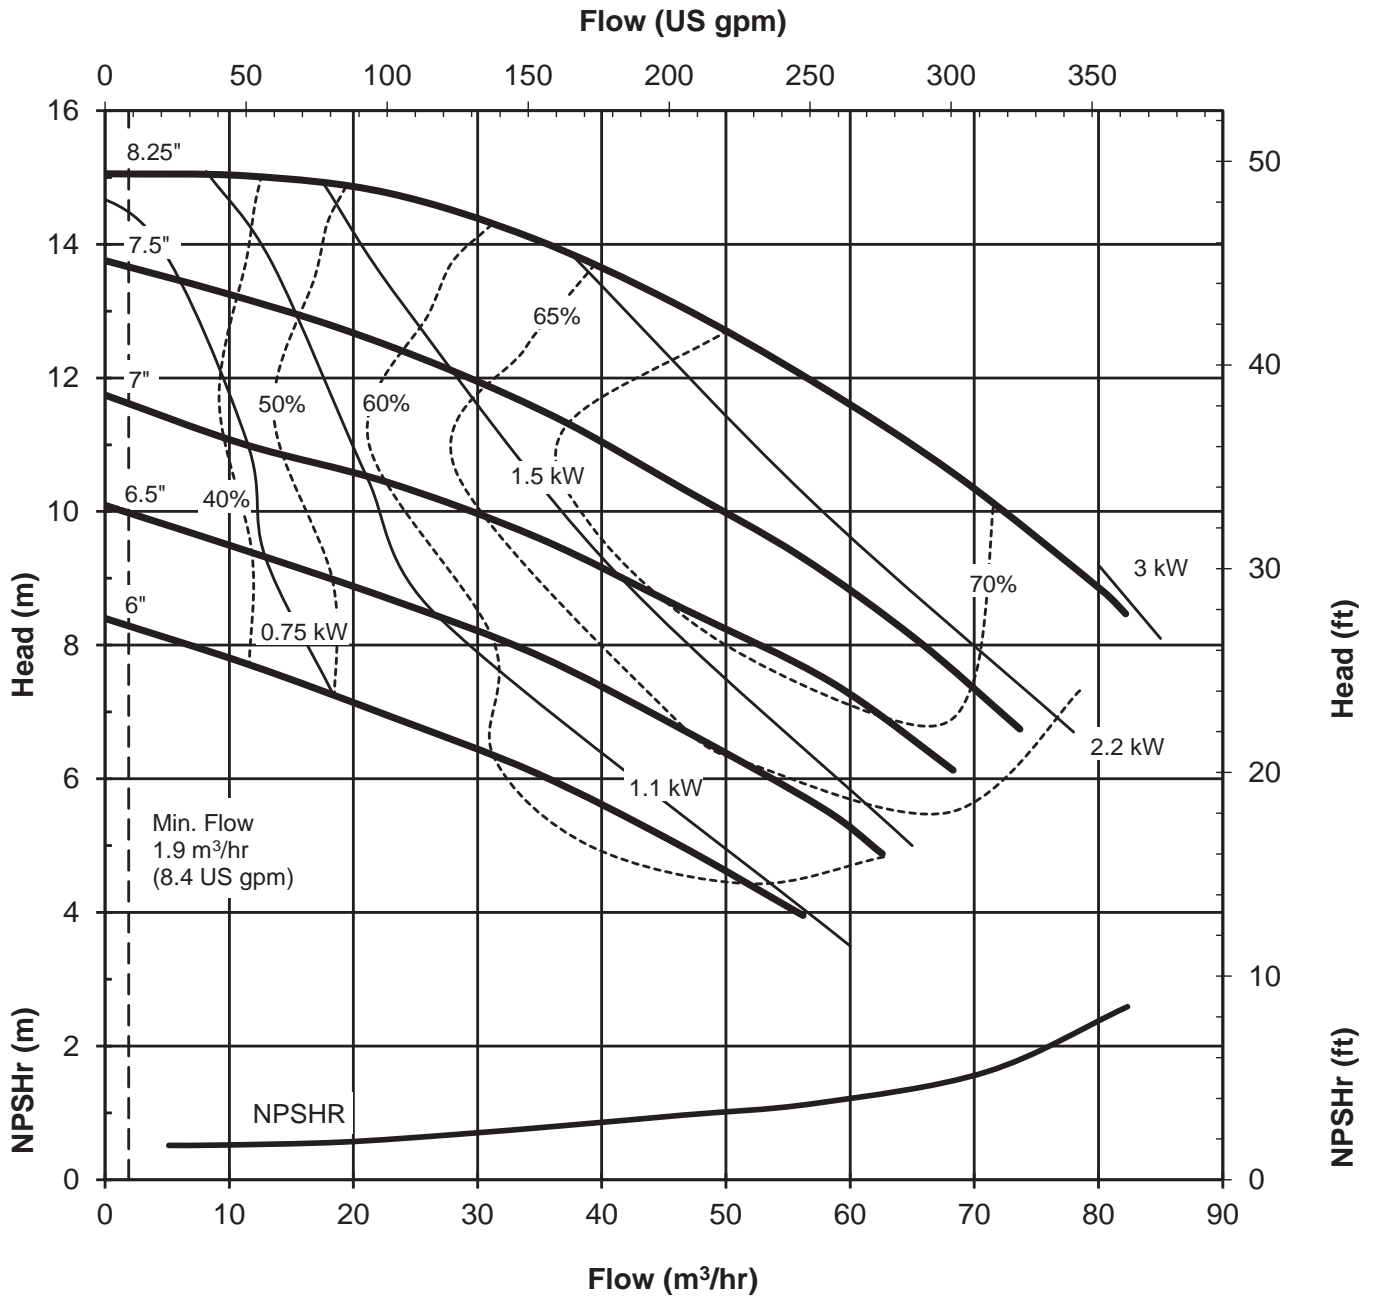

**UC SERIES
STANDARD HORIZONTAL
PERFORMANCE CURVE**

MODEL: UC438
1450 rpm, 50 Hz
Suction: 4"
Discharge: 3"

UC438504P
4016 Rev 1
9-16-14