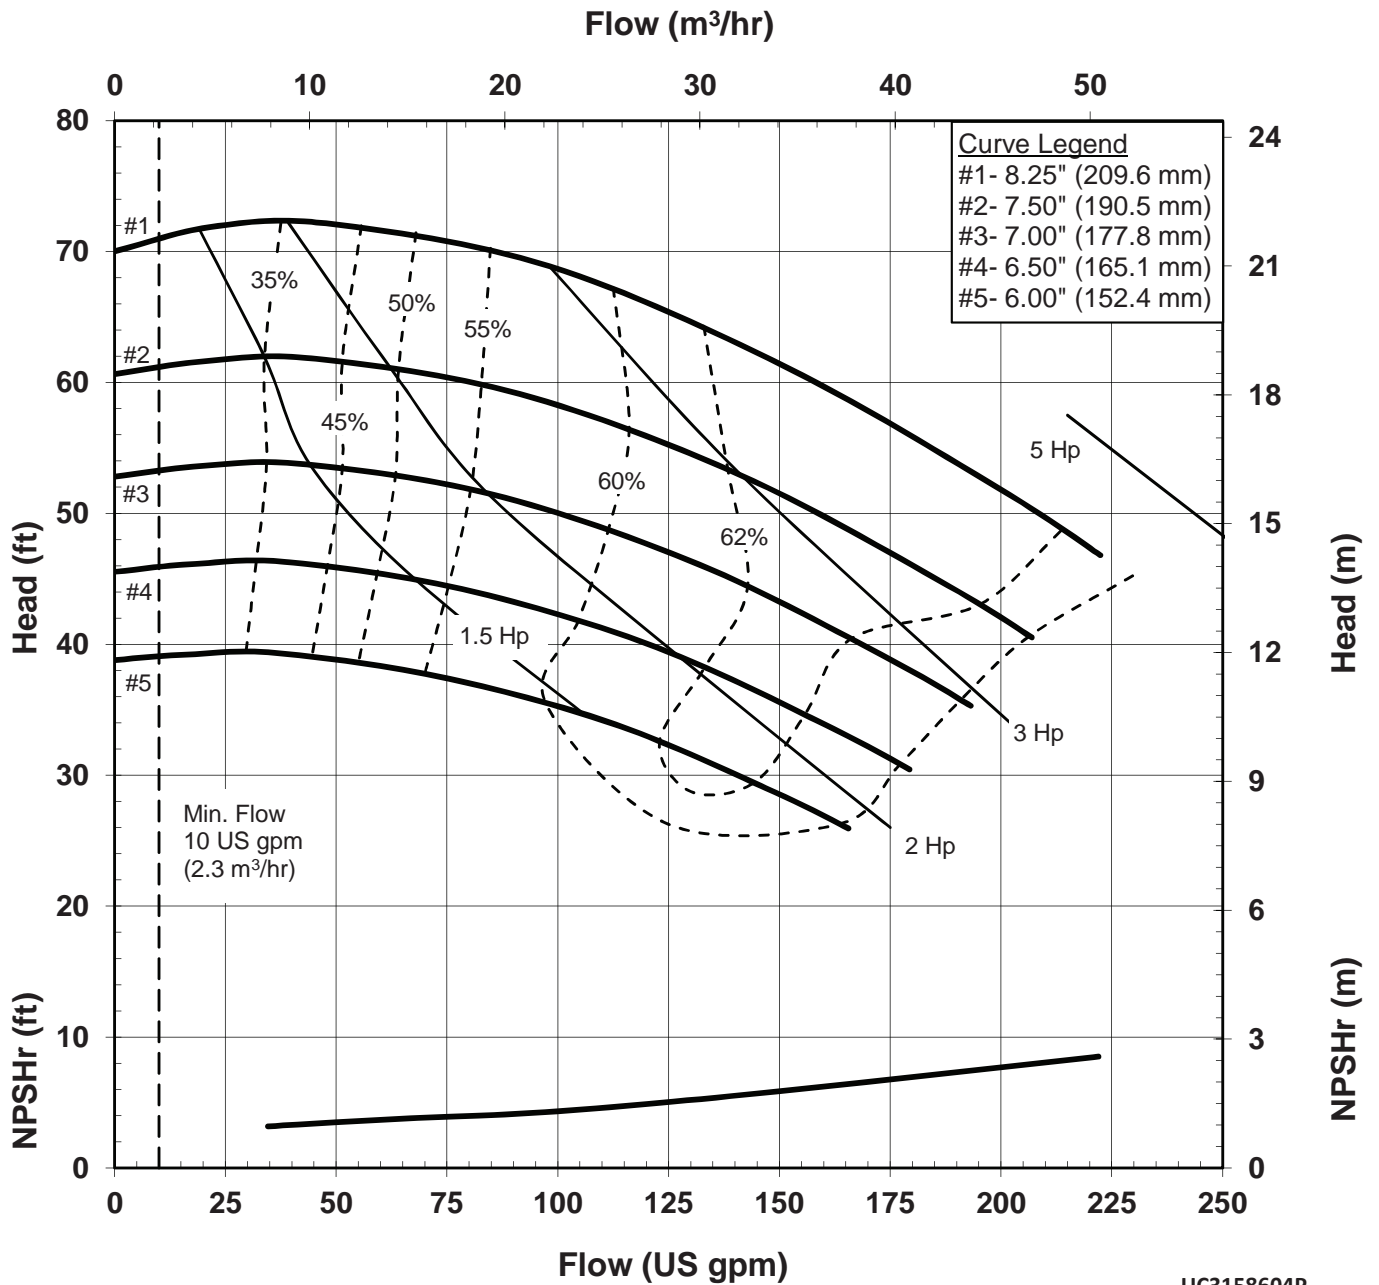

**UC SERIES
STANDARD HORIZONTAL
PERFORMANCE CURVE**

MODEL: UC3158
1750 rpm, 60 Hz
Suction: 3"
Discharge: 1.5"

UC3158604P
4018 Rev 0
1-15-2014