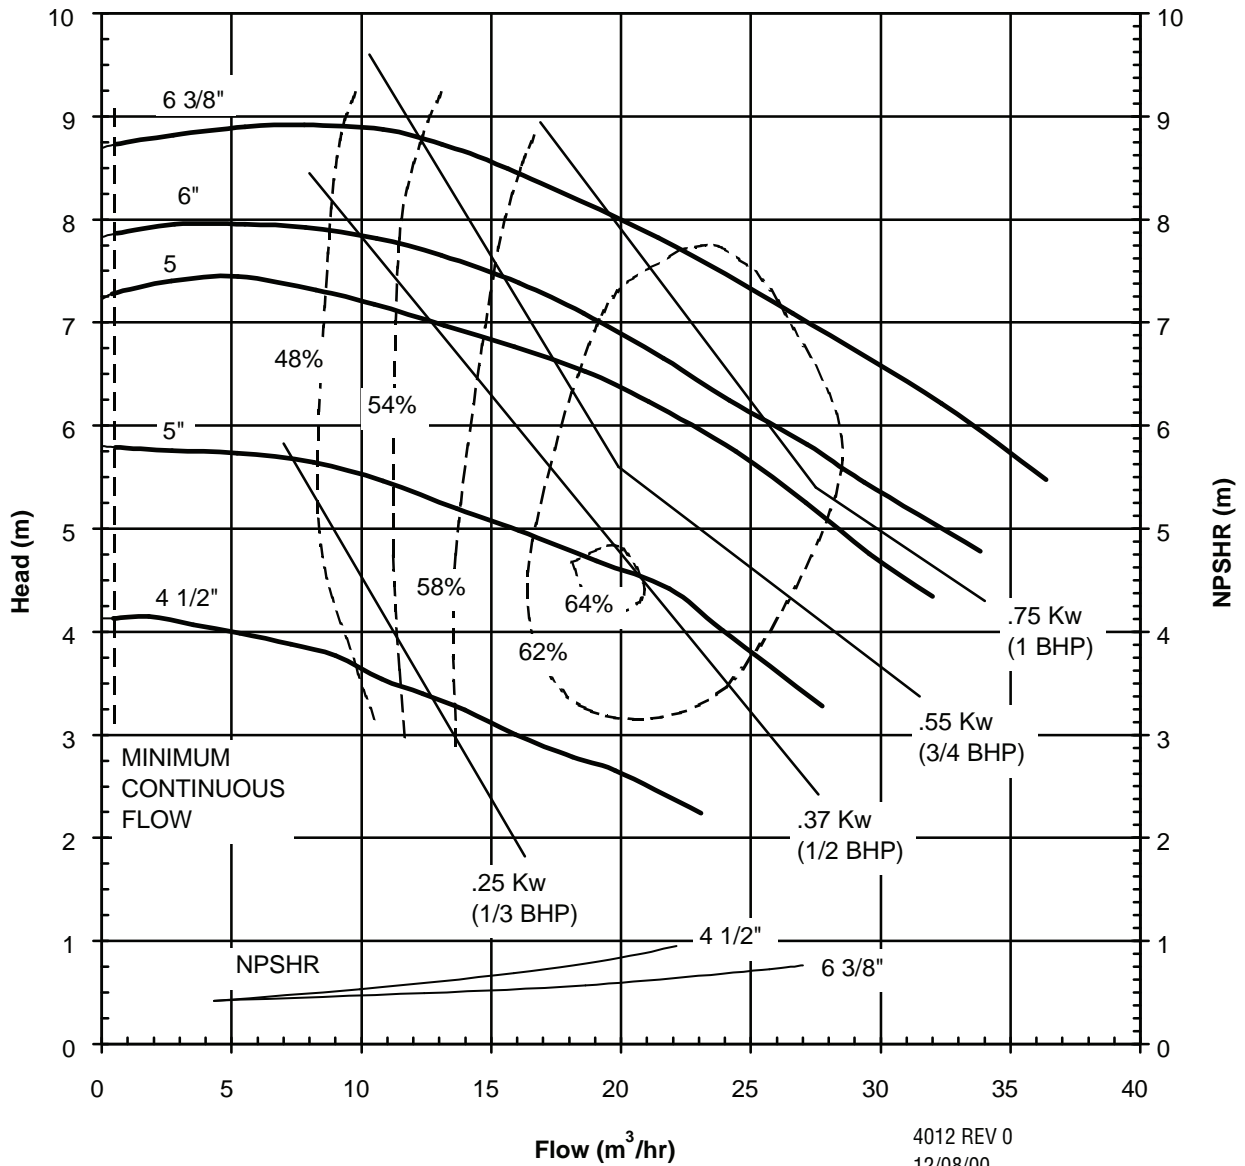

UC SERIES STANDARD HORIZONTAL PERFORMANCE CURVE

MODEL: UC326
1450 rpm, 50 Hz
Suction: 3"
Discharge: 2"

4012 REV 0
12/08/00