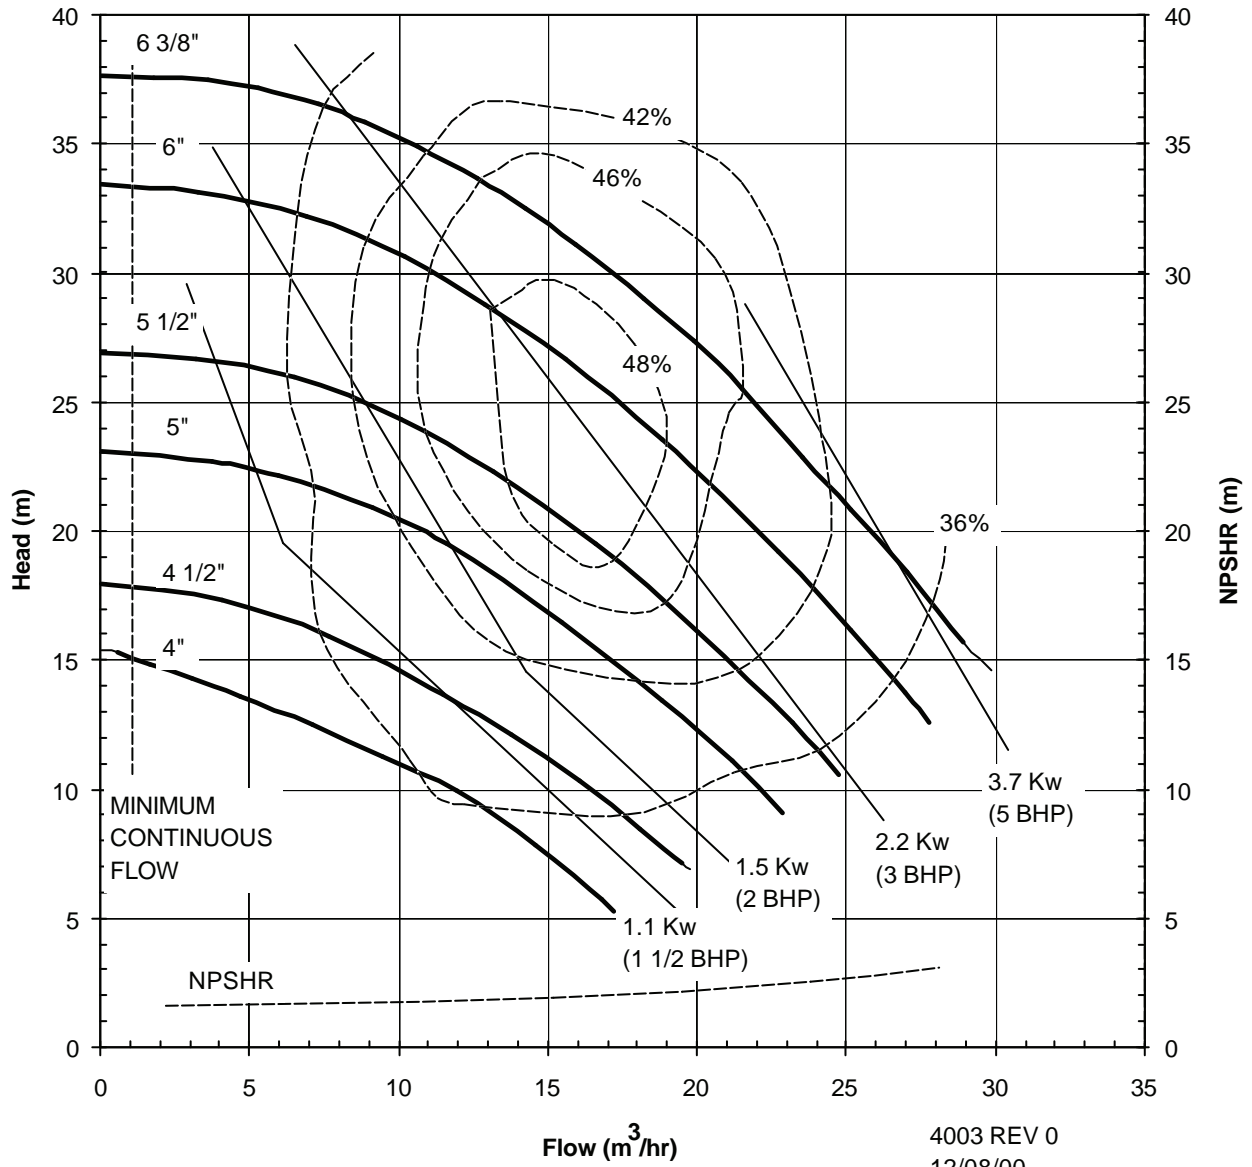

UC SERIES STANDARD HORIZONTAL PERFORMANCE CURVE

MODEL: UC1516
2900 rpm, 50 Hz
Suction: 1 1/2"
Discharge: 1"