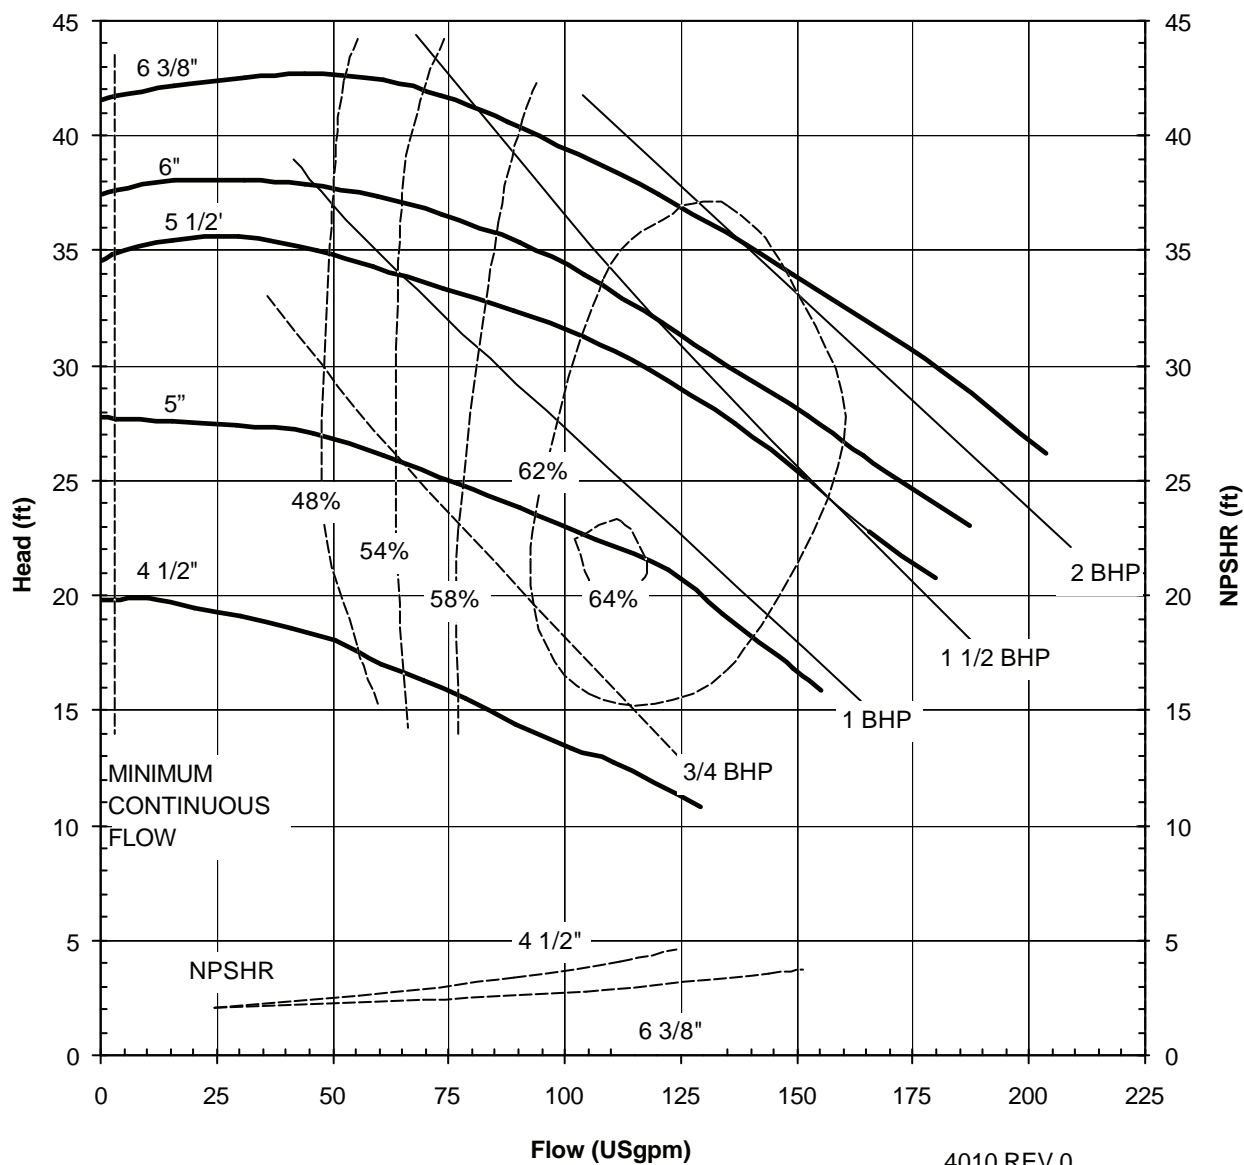

UC SERIES STANDARD HORIZONTAL PERFORMANCE CURVE

MODEL: UC326
1750 rpm, 60 Hz
Suction: 3"
Discharge: 2"

4010 REV 0
12/08/00