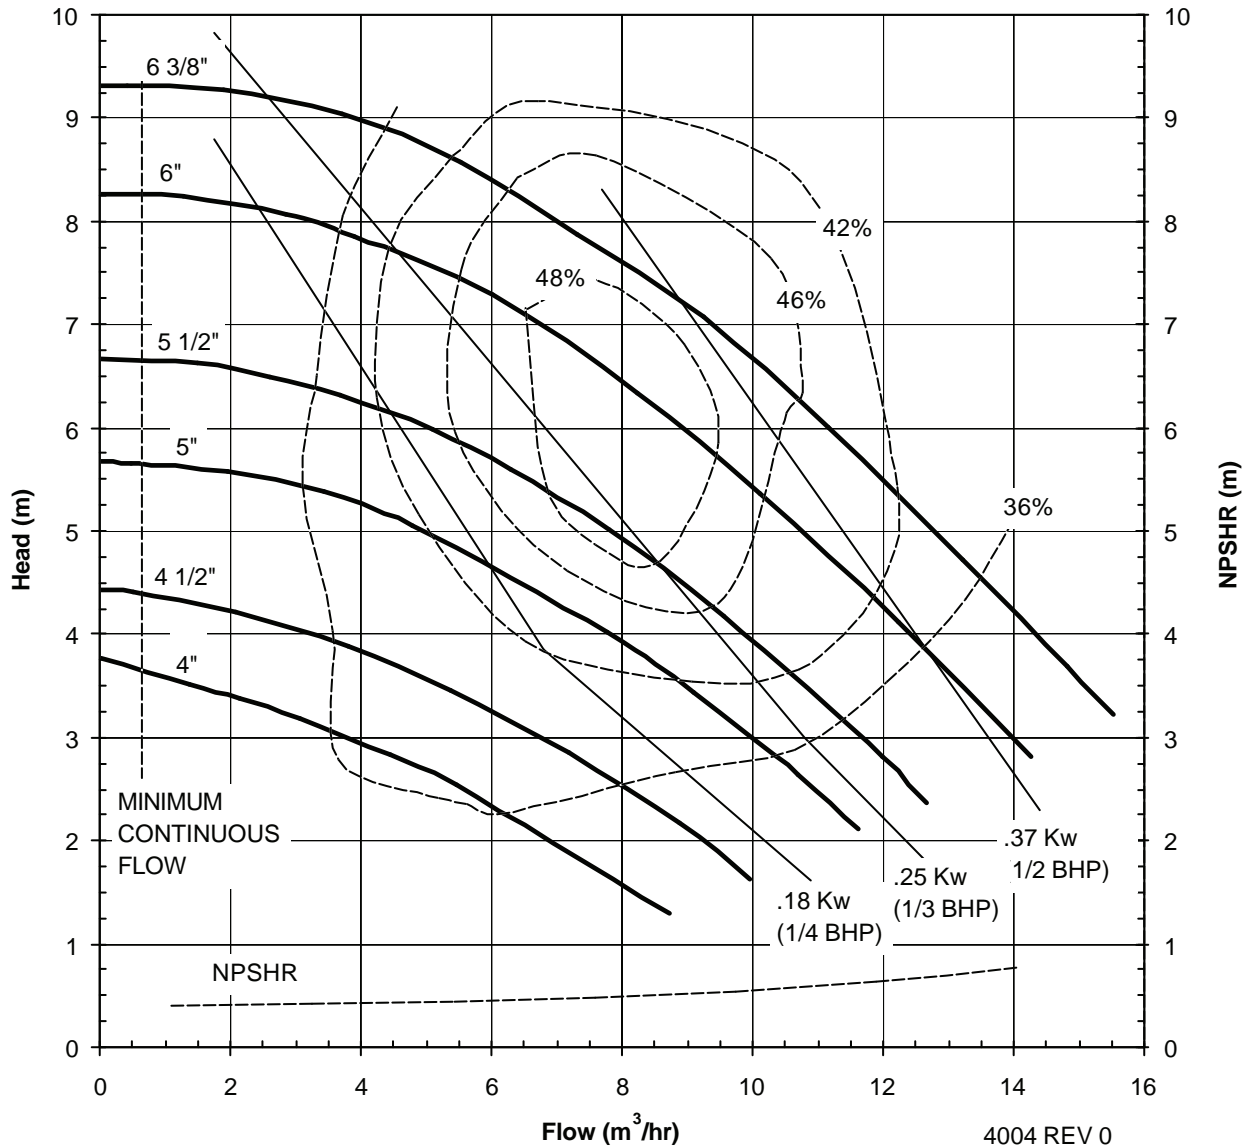

UC SERIES STANDARD HORIZONTAL PERFORMANCE CURVE

MODEL: UC1516
1450 rpm, 50 Hz
Suction: 1 1/2"
Discharge: 1"

4004 REV 0
12/08/00