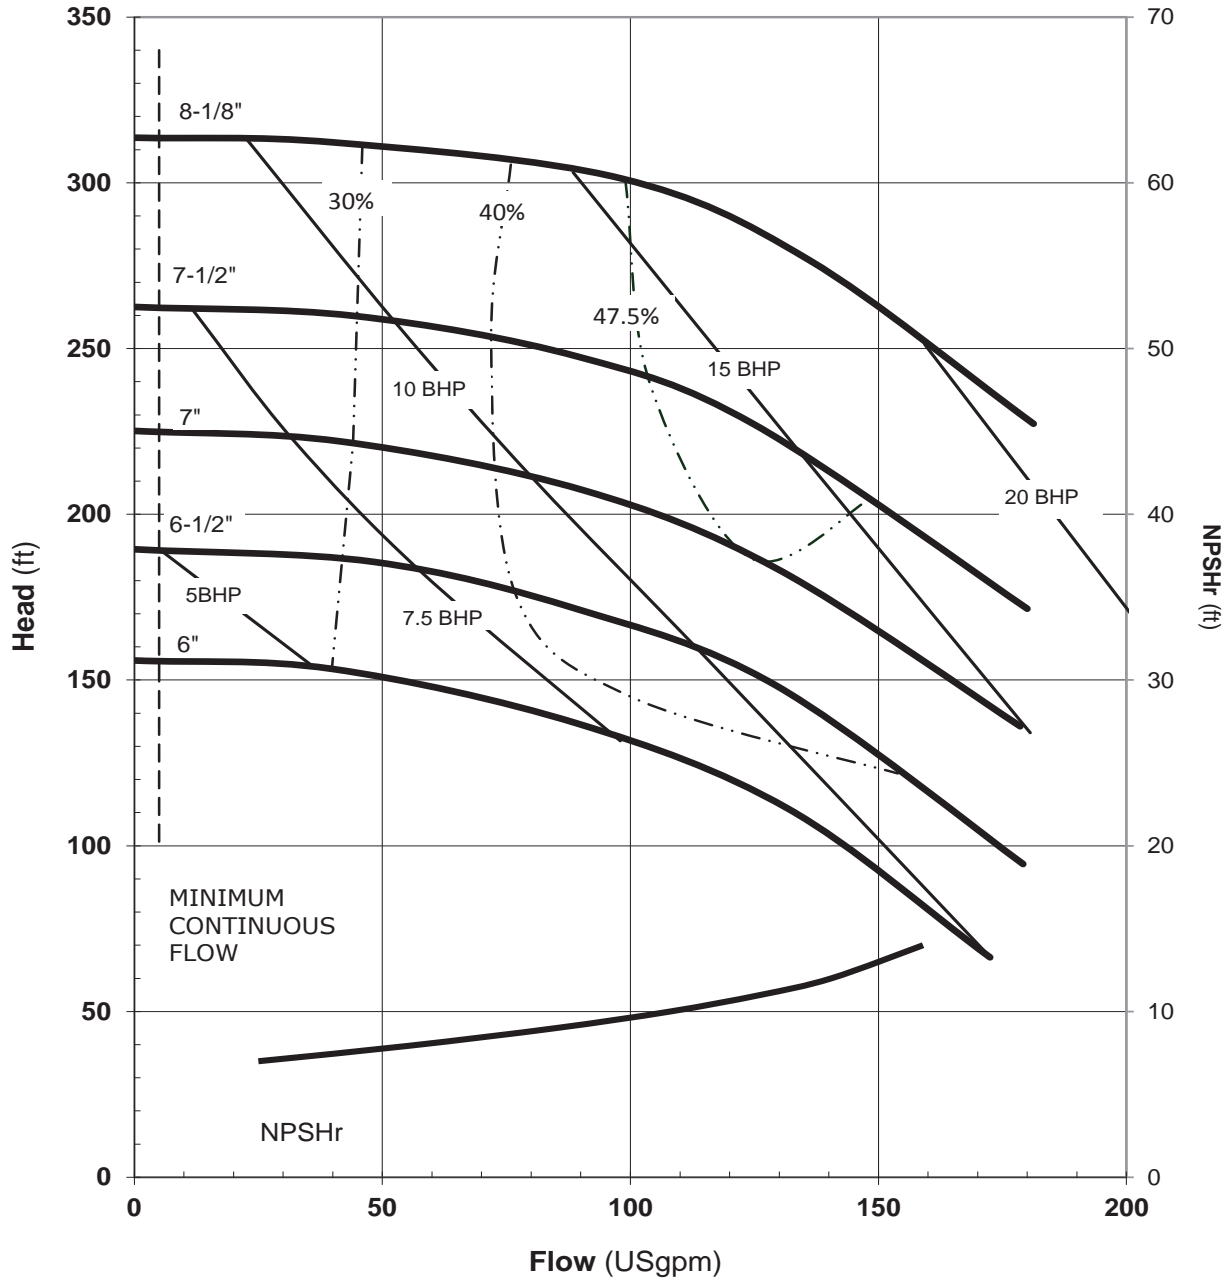

UC SERIES STANDARD HORIZONTAL PERFORMANCE CURVE

MODEL: UC1518
3500 rpm, 60 Hz
Suction: 1.5"
Discharge: 1"