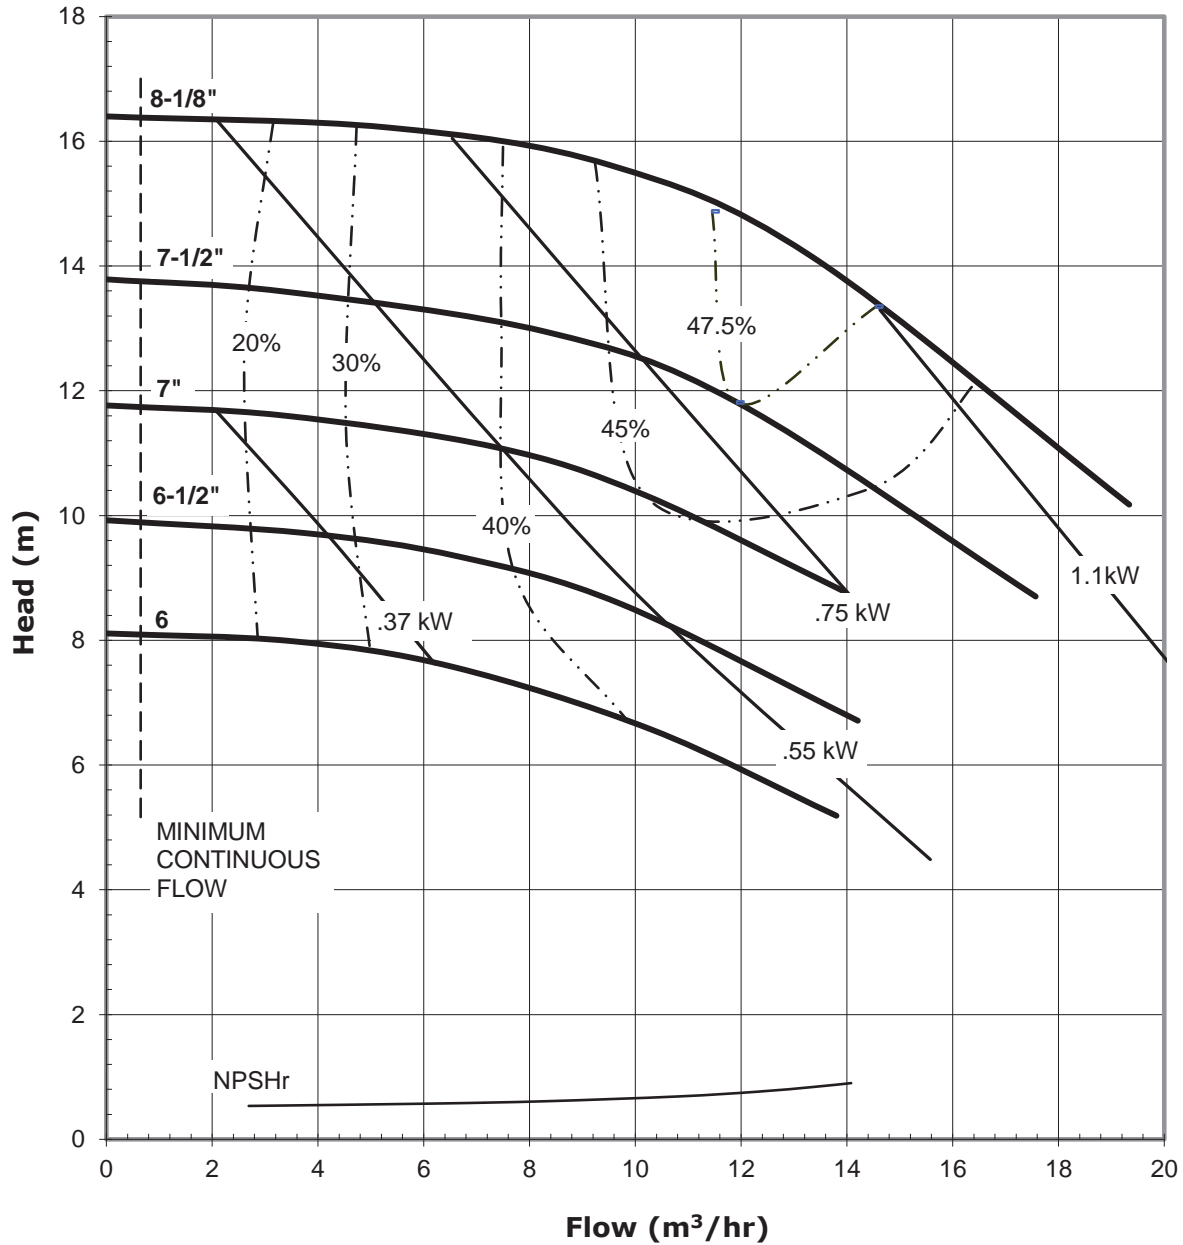

UC SERIES STANDARD HORIZONTAL PERFORMANCE CURVE

MODEL: UC1518
1450 rpm, 50 Hz
Suction: 1.5"
Discharge: 1"