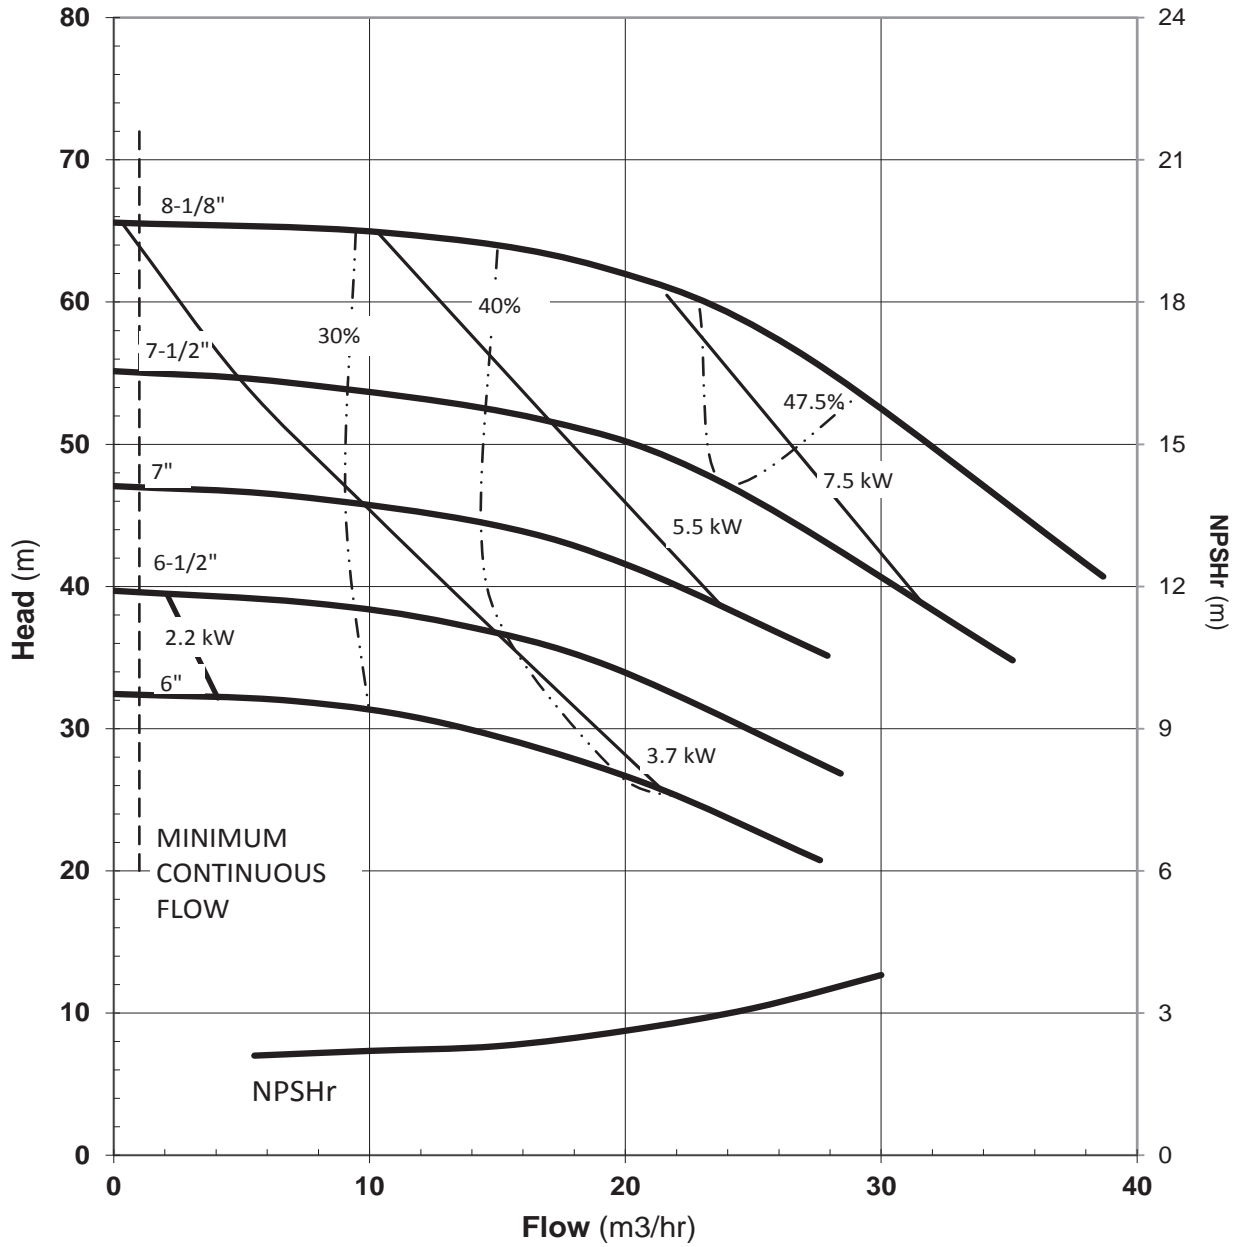

# UC SERIES STANDARD HORIZONTAL PERFORMANCE CURVE

**MODEL: UC1518**  
**1750 rpm, 60 Hz**  
**Suction: 1.5"**  
**Discharge: 1"**

# UC SERIES STANDARD HORIZONTAL PERFORMANCE CURVE

**MODEL: UC1518**  
**2900 rpm, 50 Hz**  
**Suction: 1.5"**  
**Discharge: 1"**