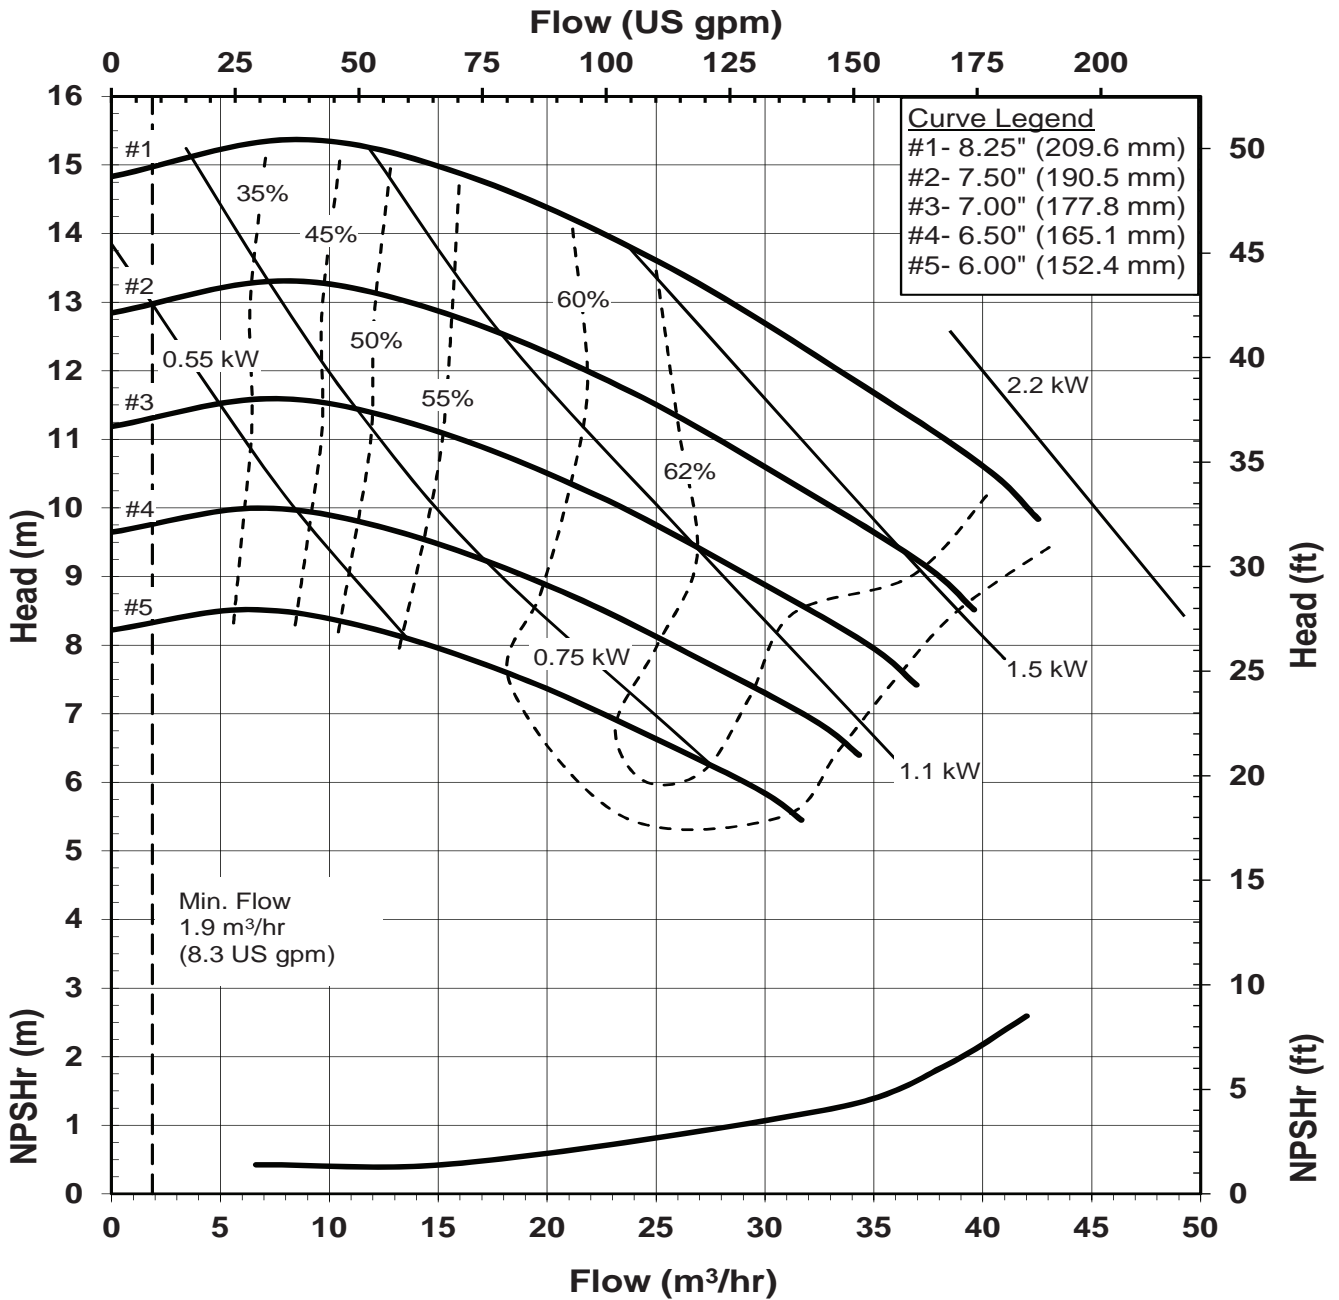

UC SERIES STANDARD HORIZONTAL PERFORMANCE CURVE

MODEL: UC3158
1450 rpm, 50 Hz
Suction: 3"
Discharge: 1.5"

UC3158504P
4020 Rev 0
1-15-2014