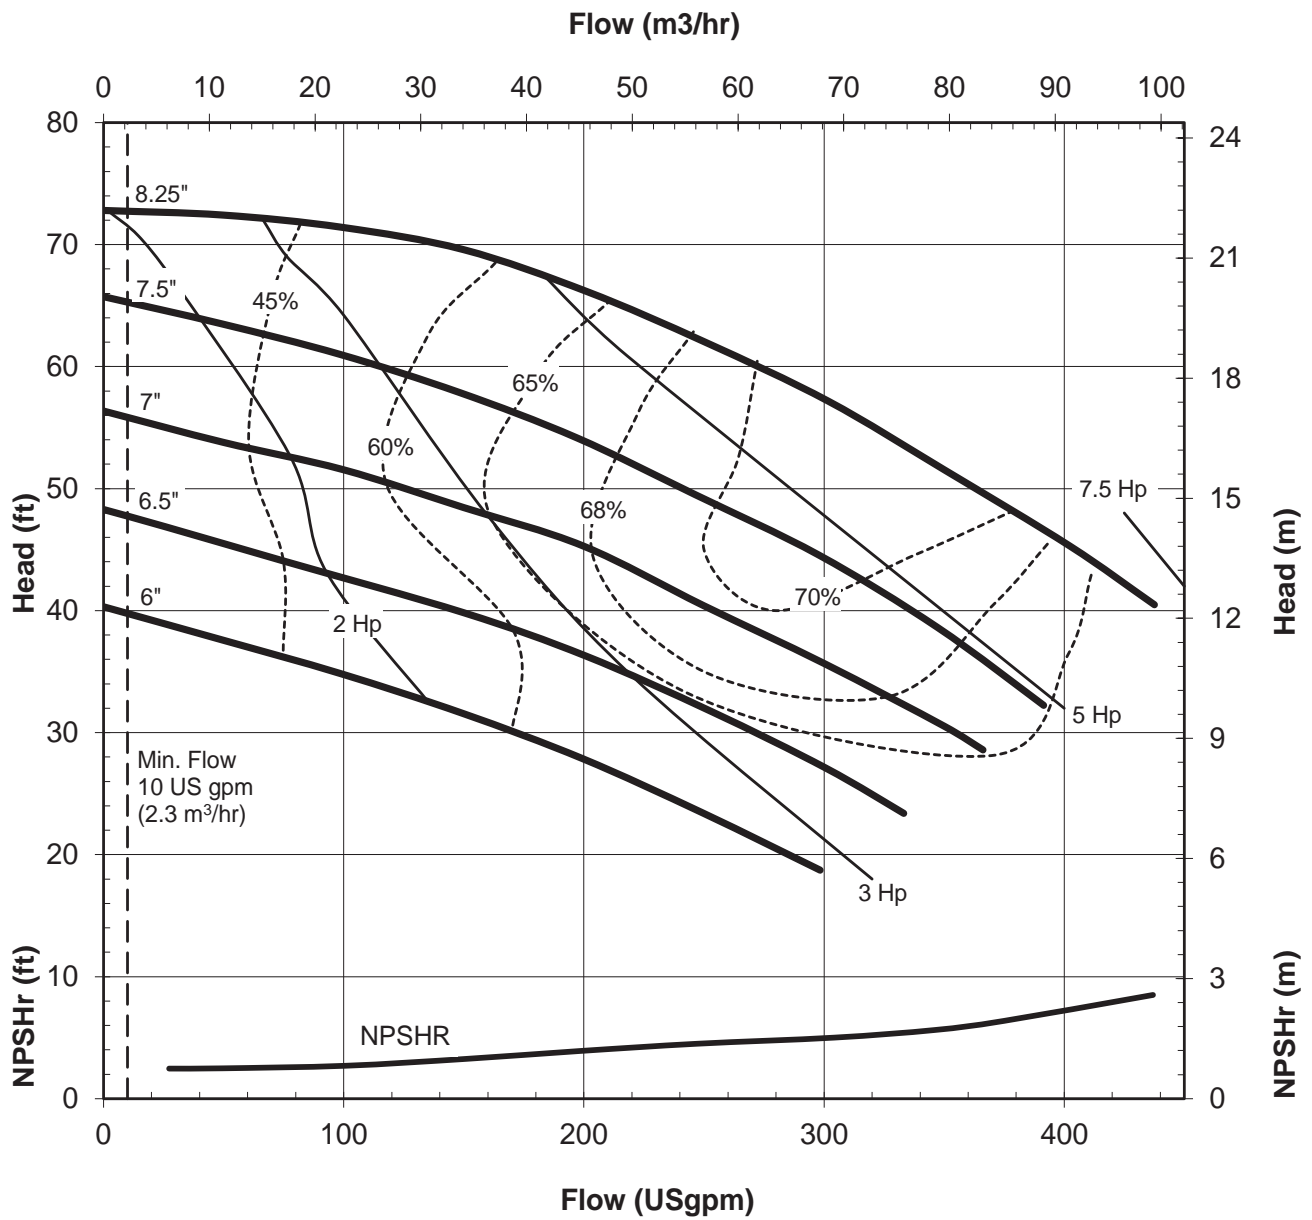

# UC SERIES STANDARD HORIZONTAL PERFORMANCE CURVE

**MODEL: UC438**  
**3500 rpm, 60 Hz**  
**Suction: 4"**  
**Discharge: 3"**

UC438602P  
4013 Rev 1  
9-16-14

# UC SERIES STANDARD HORIZONTAL PERFORMANCE CURVE

**MODEL: UC438**  
**1750 rpm, 60 Hz**  
**Suction: 4"**  
**Discharge: 3"**

UC438604P  
4015 Rev 1  
9-16-14