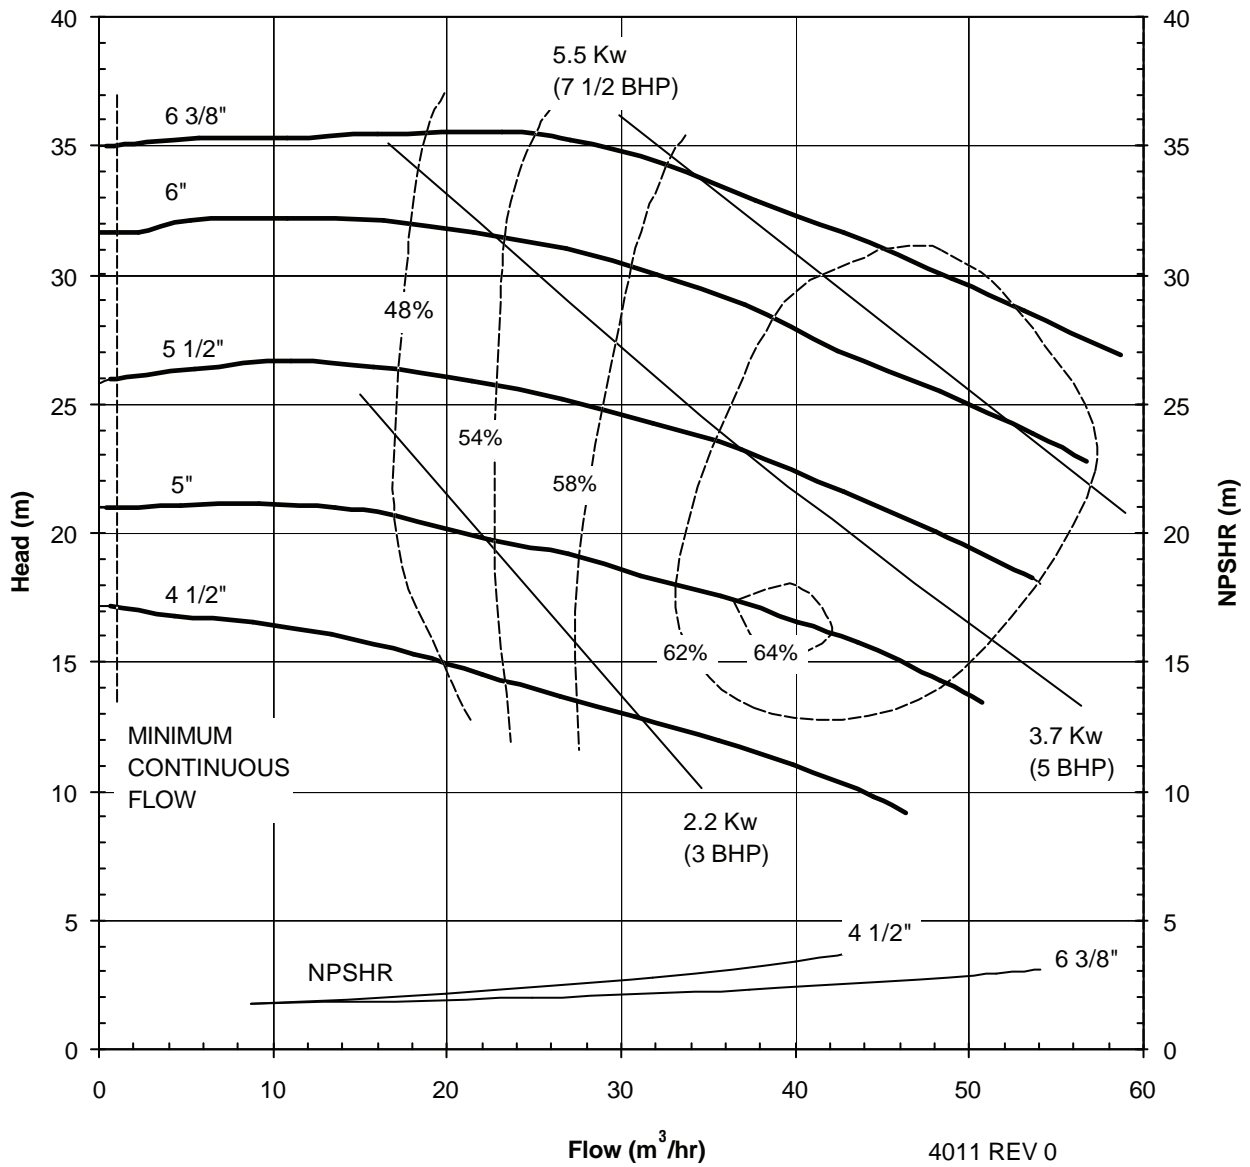

UC SERIES STANDARD HORIZONTAL PERFORMANCE CURVE

MODEL: UC326
2900 rpm, 50 Hz
Suction: 3"
Discharge: 2"

4011 REV 0
12/08/00