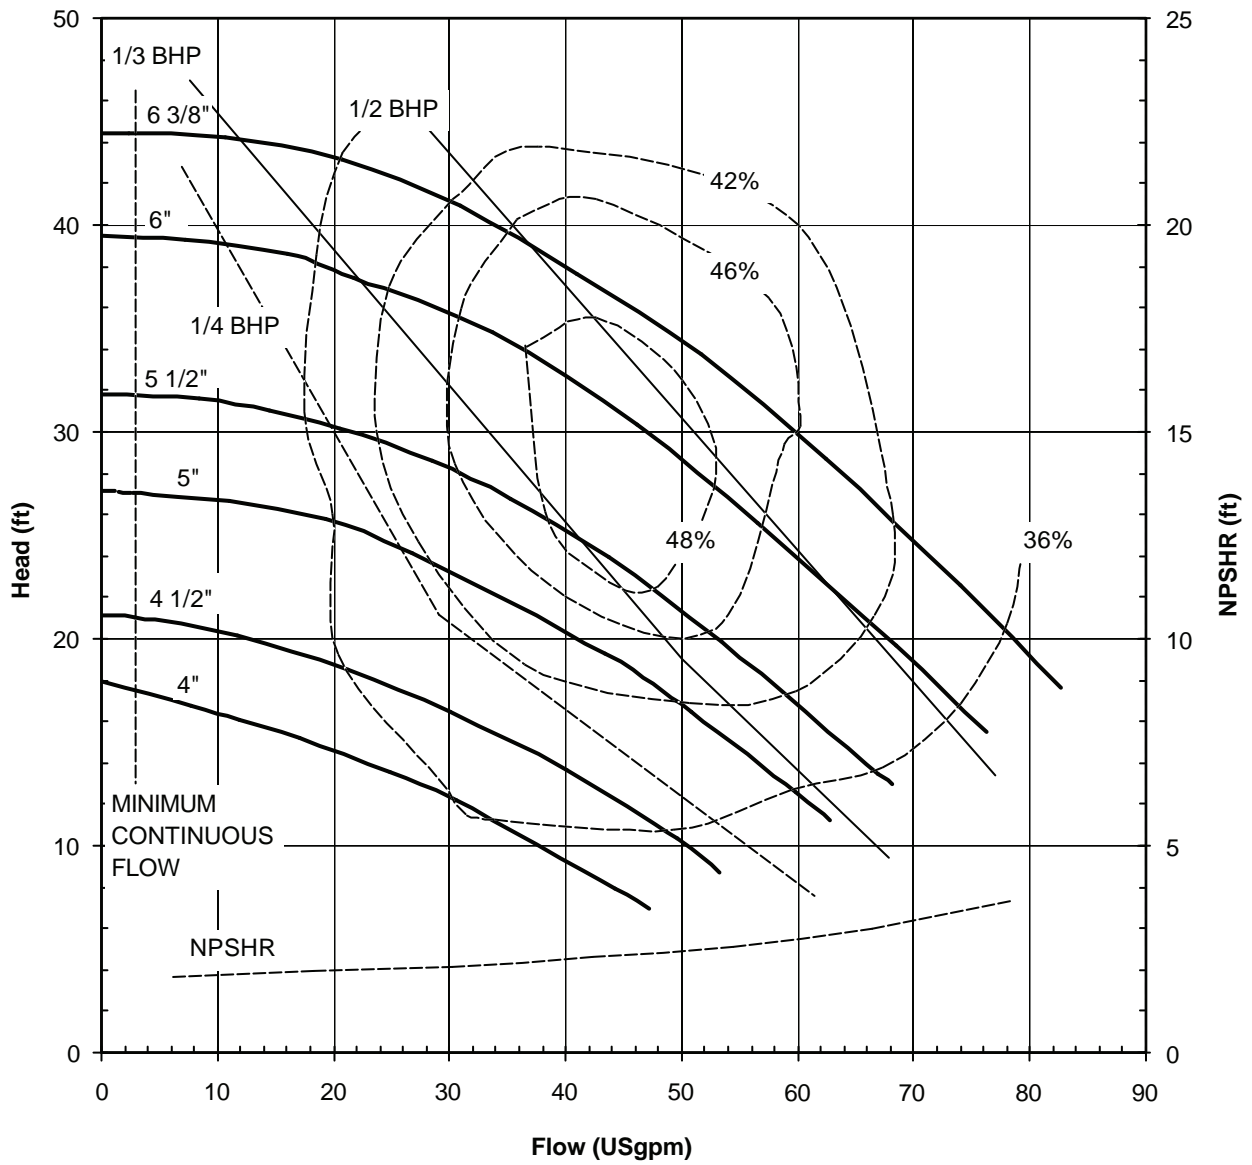

UC SERIES STANDARD HORIZONTAL PERFORMANCE CURVE

MODEL: UC1516

3500 rpm, 60 Hz

Suction: 1 1/2"

Discharge: 1"

4001 REV 0, 12/08/00

UC SERIES STANDARD HORIZONTAL PERFORMANCE CURVE

MODEL: UC1516
1750 rpm, 60 Hz
Suction: 1 1/2"
Discharge: 1"