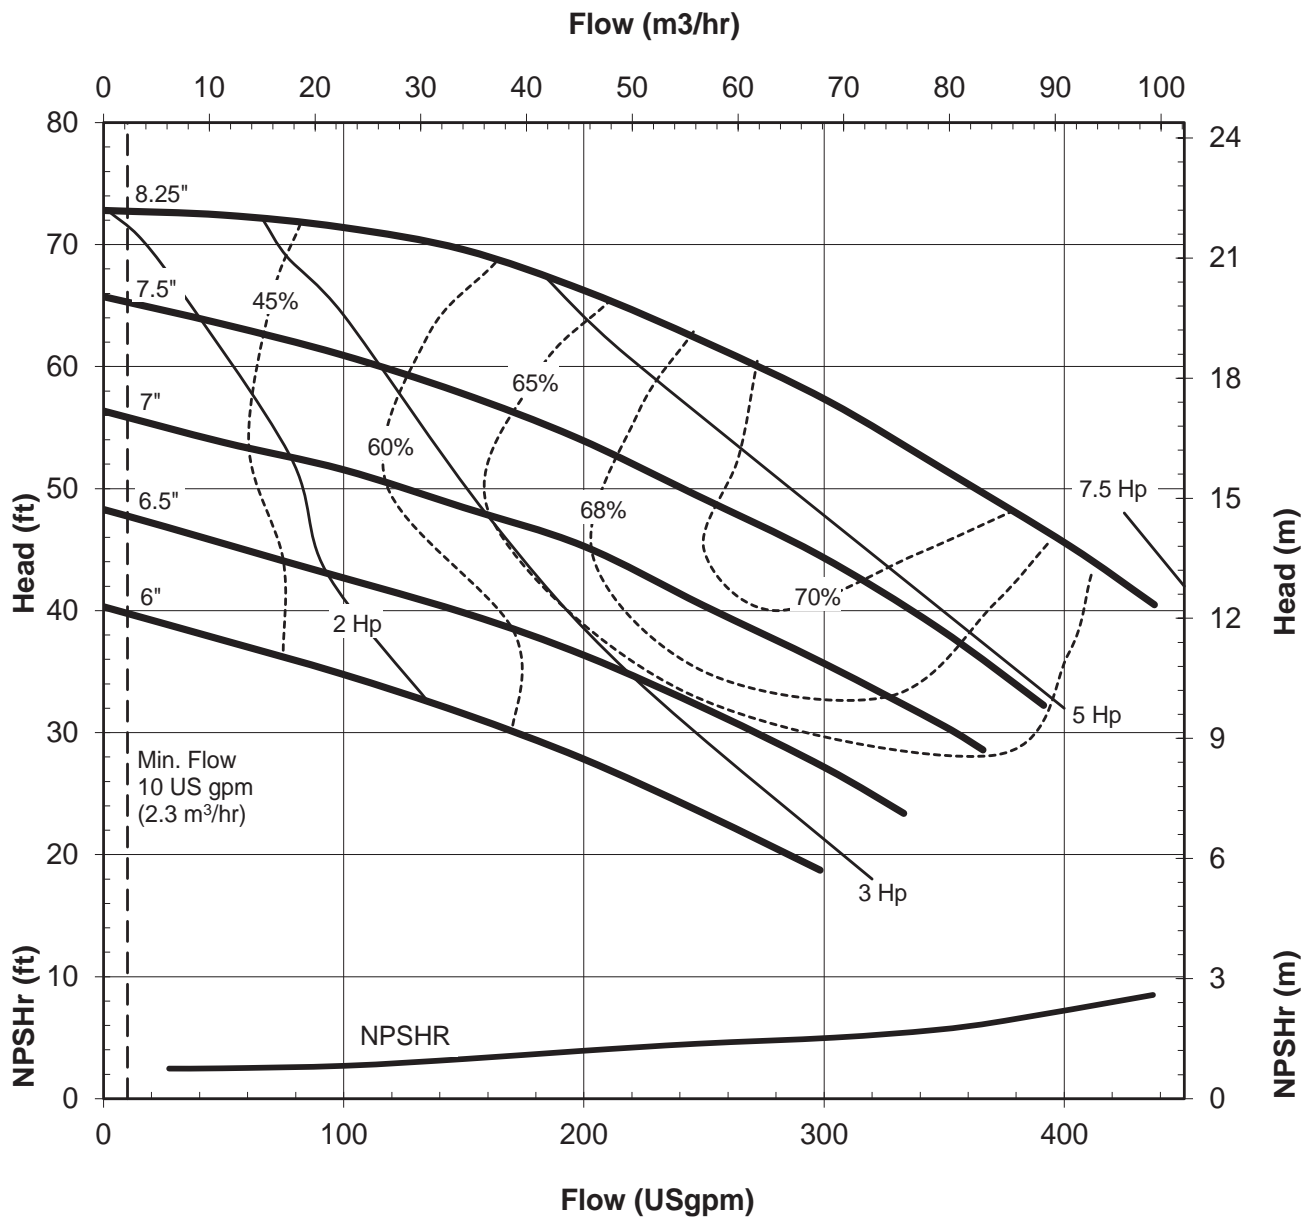

4012 REV 0
12/08/00

UC SERIES STANDARD HORIZONTAL PERFORMANCE CURVE

MODEL: UC438
3500 rpm, 60 Hz
Suction: 4"
Discharge: 3"

UC438602P
4013 Rev 1
9-16-14

UC SERIES STANDARD HORIZONTAL PERFORMANCE CURVE

MODEL: UC438
1750 rpm, 60 Hz
Suction: 4"
Discharge: 3"

UC438604P
4015 Rev 1
9-16-14

UC SERIES STANDARD HORIZONTAL PERFORMANCE CURVE

MODEL: UC438
2900 rpm, 50 Hz
Suction: 4"
Discharge: 3"

UC438502P
4014 Rev 1
9-16-14

UC SERIES STANDARD HORIZONTAL PERFORMANCE CURVE