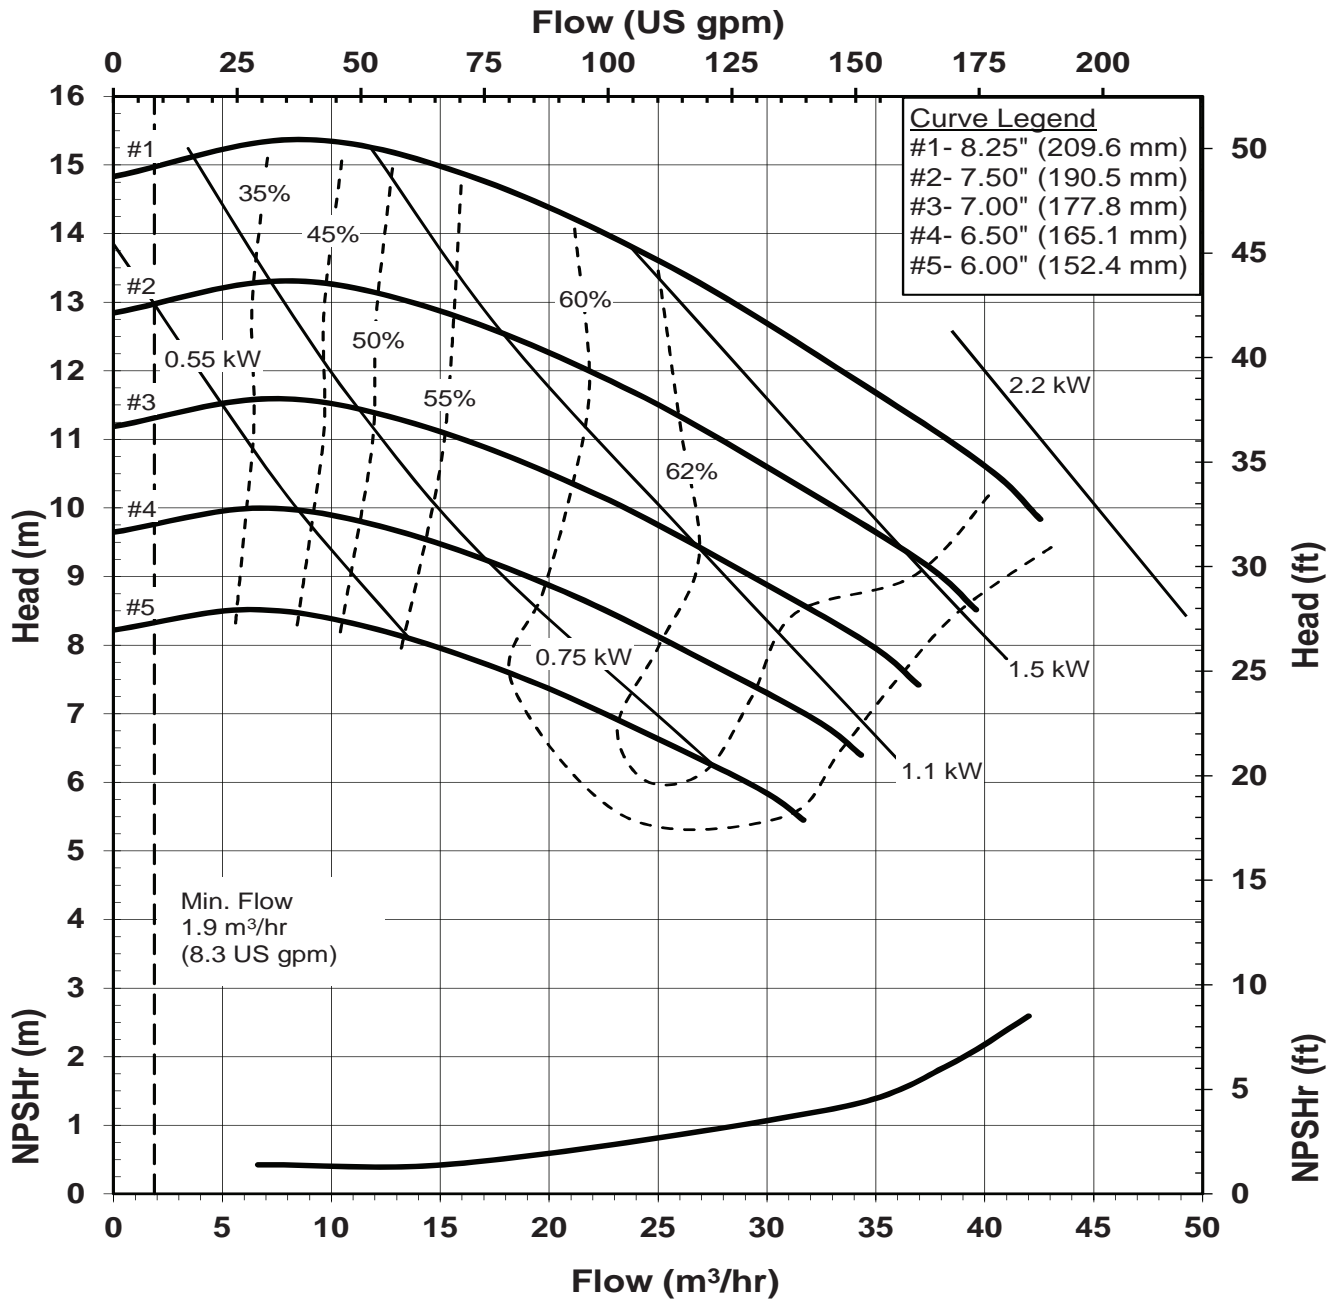

MODEL: UC438
1450 rpm, 50 Hz
Suction: 4"
Discharge: 3"

UC438504P
4016 Rev 1
9-16-14

UC SERIES STANDARD HORIZONTAL PERFORMANCE CURVE

MODEL: UC3158
3500 rpm, 60 Hz
Suction: 3"
Discharge: 1.5"

UC3158602P
4017 Rev 0
1-15-2014

**UC SERIES
STANDARD HORIZONTAL
PERFORMANCE CURVE**

MODEL: UC3158
1750 rpm, 60 Hz
Suction: 3"
Discharge: 1.5"

UC3158604P
 4018 Rev 0
 1-15-2014

UC SERIES STANDARD HORIZONTAL PERFORMANCE CURVE

MODEL: UC3158
2900 rpm, 50 Hz
Suction: 3"
Discharge: 1.5"

UC3158502P
 4019 Rev 0
 1-15-2014

UC SERIES STANDARD HORIZONTAL PERFORMANCE CURVE

MODEL: UC3158
1450 rpm, 50 Hz
Suction: 3"
Discharge: 1.5"

UC3158504P
 4020 Rev 0
 1-15-2014