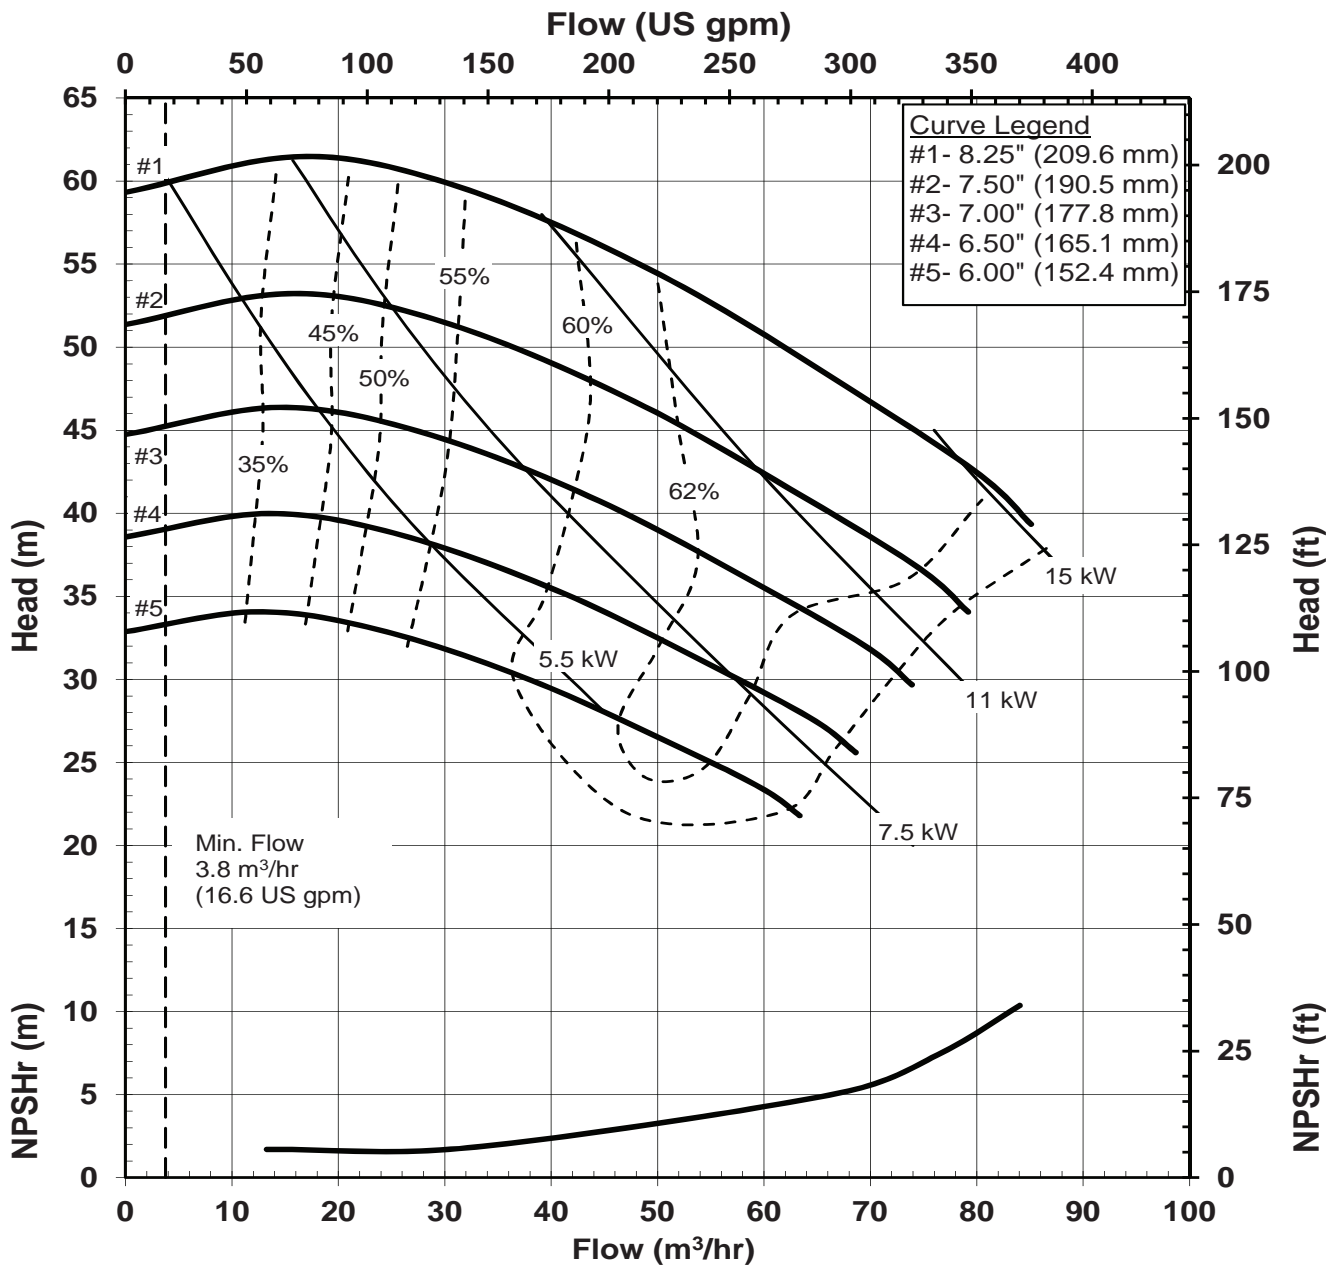

UC438604P
4015 Rev 1
9-16-14

UC SERIES STANDARD HORIZONTAL PERFORMANCE CURVE

MODEL: UC438
2900 rpm, 50 Hz
Suction: 4"
Discharge: 3"

UC438502P
4014 Rev 1
9-16-14

UC SERIES STANDARD HORIZONTAL PERFORMANCE CURVE

MODEL: UC438
1450 rpm, 50 Hz
Suction: 4"
Discharge: 3"

UC438504P
4016 Rev 1
9-16-14

UC SERIES STANDARD HORIZONTAL PERFORMANCE CURVE

MODEL: UC3158
3500 rpm, 60 Hz
Suction: 3"
Discharge: 1.5"

UC3158602P
4017 Rev 0
1-15-2014

**UC SERIES
STANDARD HORIZONTAL
PERFORMANCE CURVE**

MODEL: UC3158
1750 rpm, 60 Hz
Suction: 3"
Discharge: 1.5"

UC3158604P
 4018 Rev 0
 1-15-2014

UC SERIES STANDARD HORIZONTAL PERFORMANCE CURVE

MODEL: UC3158
2900 rpm, 50 Hz
Suction: 3"
Discharge: 1.5"

UC3158502P
 4019 Rev 0
 1-15-2014

UC SERIES STANDARD HORIZONTAL PERFORMANCE CURVE

MODEL: UC3158
1450 rpm, 50 Hz
Suction: 3"
Discharge: 1.5"

UC3158504P
 4020 Rev 0
 1-15-2014