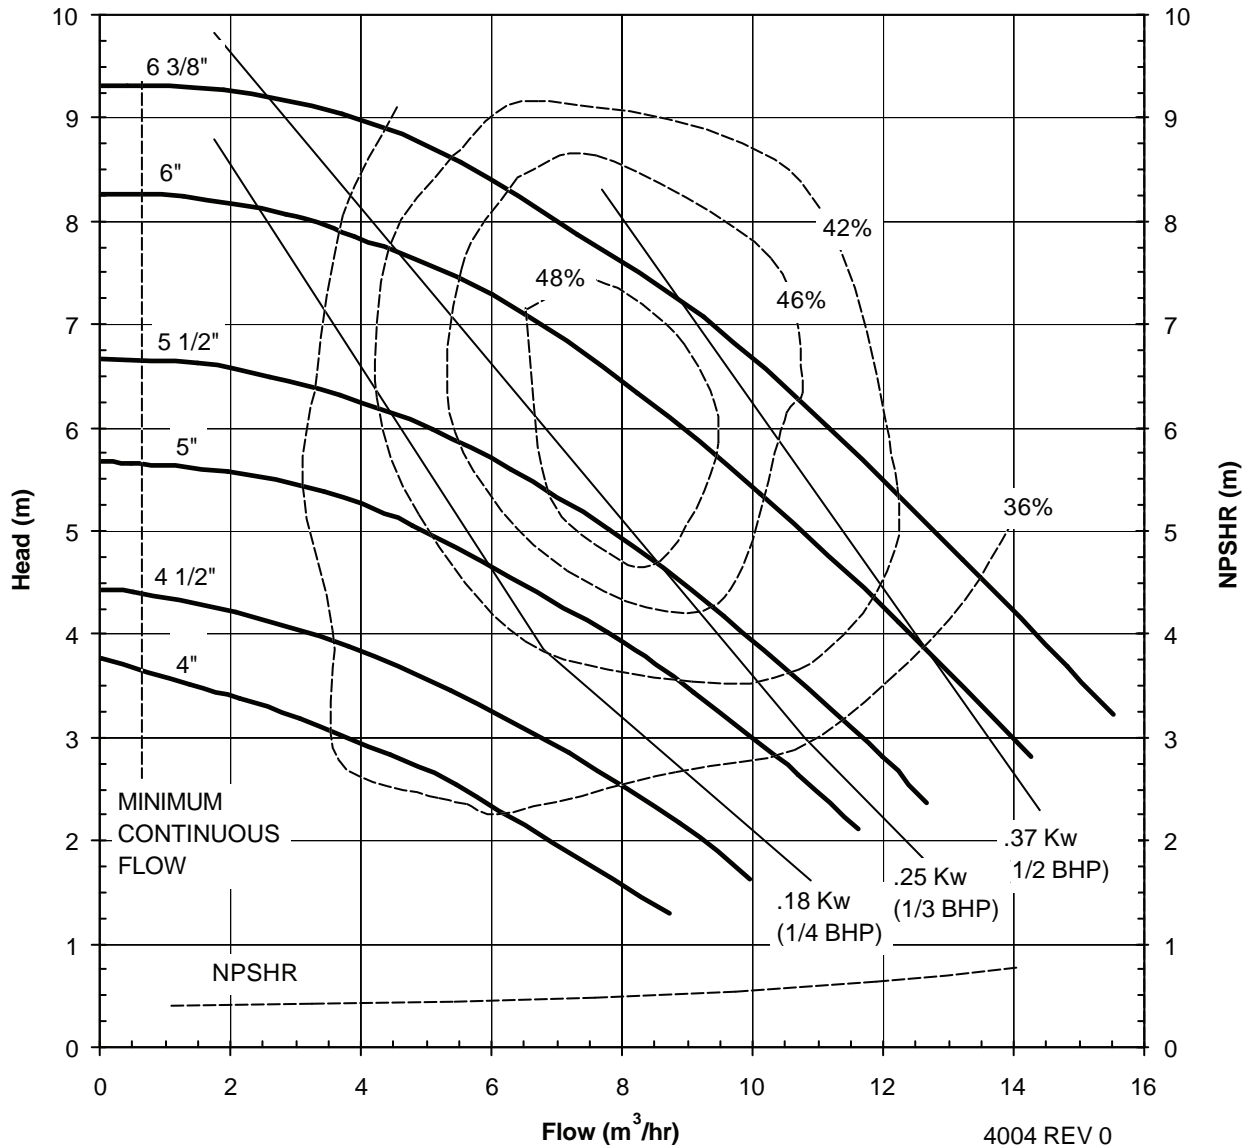

4002 REV 0
12/08/00

UC SERIES STANDARD HORIZONTAL PERFORMANCE CURVE

MODEL: UC1516
2900 rpm, 50 Hz
Suction: 1 1/2"
Discharge: 1"

UC SERIES STANDARD HORIZONTAL PERFORMANCE CURVE

MODEL: UC1516
1450 rpm, 50 Hz
Suction: 1 1/2"
Discharge: 1"