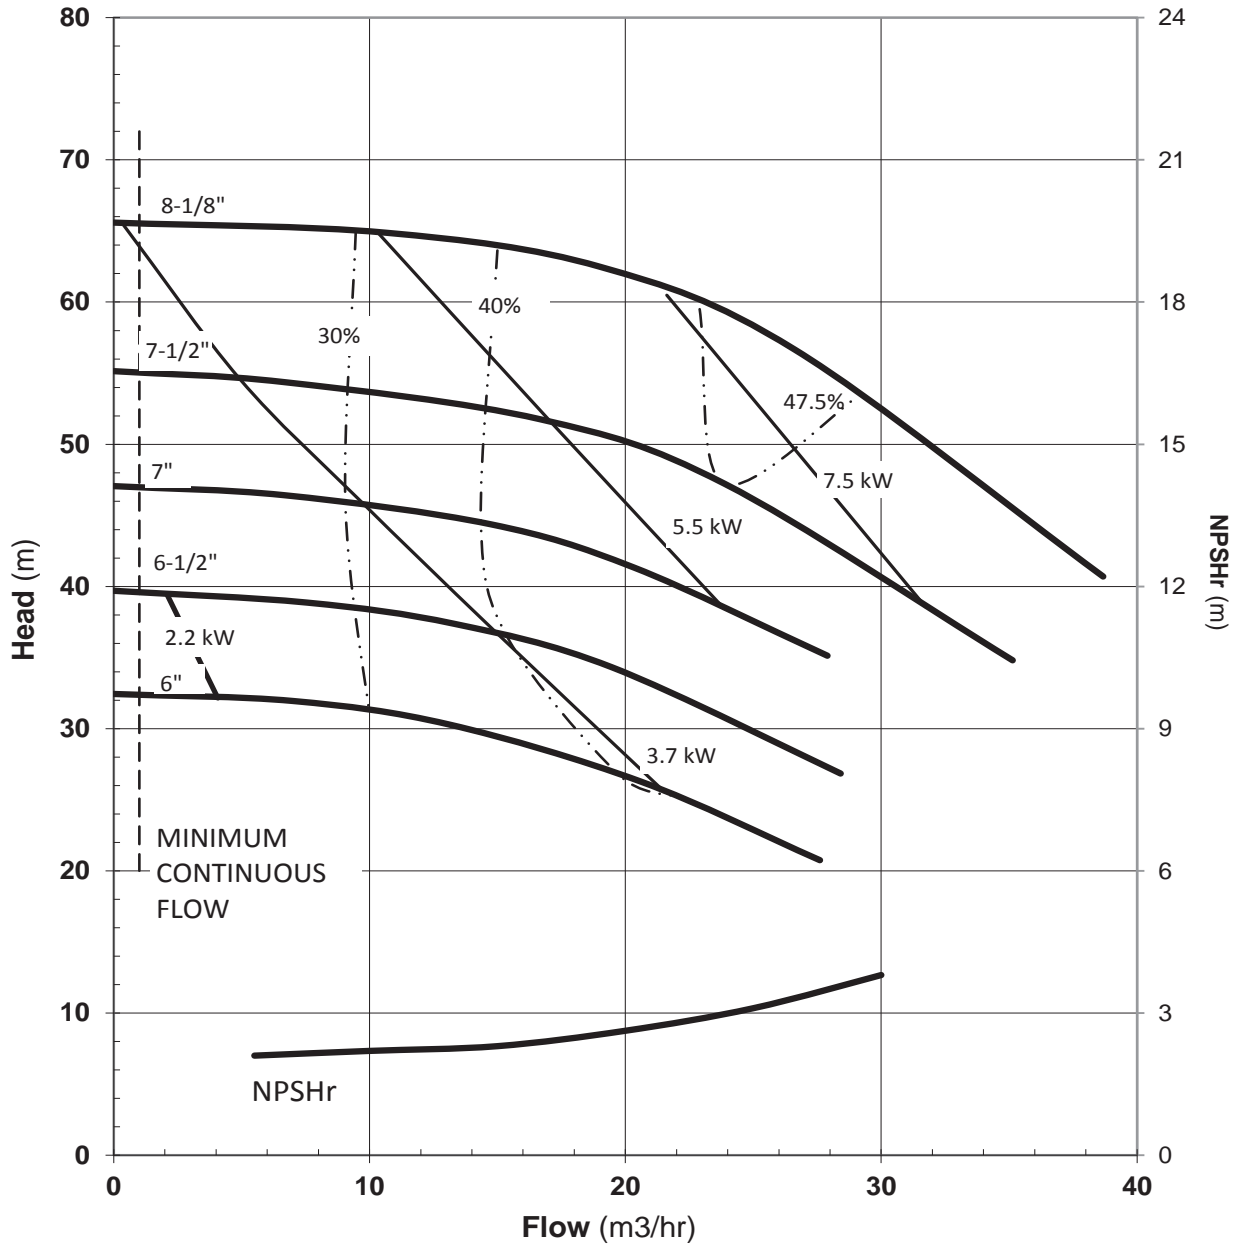

4004 REV 0
12/08/00

UC SERIES STANDARD HORIZONTAL PERFORMANCE CURVE

MODEL: UC1518
3500 rpm, 60 Hz
Suction: 1.5"
Discharge: 1"

UC SERIES STANDARD HORIZONTAL PERFORMANCE CURVE

MODEL: UC1518
1750 rpm, 60 Hz
Suction: 1.5"
Discharge: 1"

UC SERIES STANDARD HORIZONTAL PERFORMANCE CURVE

MODEL: UC1518
2900 rpm, 50 Hz
Suction: 1.5"
Discharge: 1"

UC SERIES STANDARD HORIZONTAL PERFORMANCE CURVE

MODEL: UC1518
1450 rpm, 50 Hz
Suction: 1.5"
Discharge: 1"