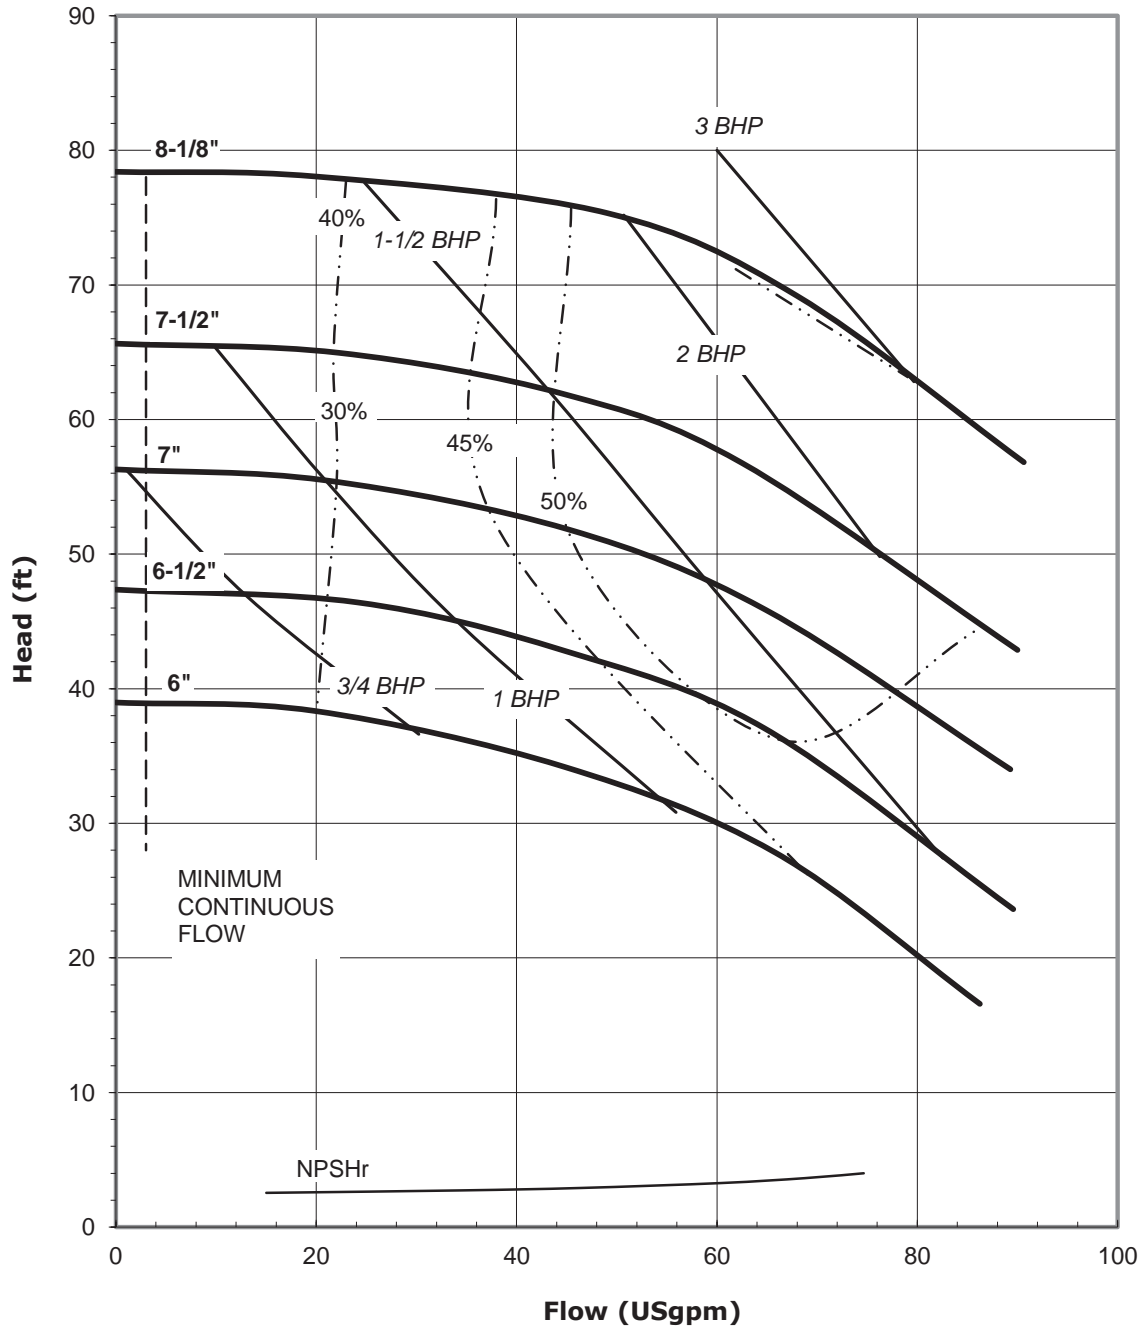

4004 REV 0
12/08/00

UC SERIES STANDARD HORIZONTAL PERFORMANCE CURVE

MODEL: UC1518
3500 rpm, 60 Hz
Suction: 1.5"
Discharge: 1"

UC SERIES STANDARD HORIZONTAL PERFORMANCE CURVE

MODEL: UC1518
1750 rpm, 60 Hz
Suction: 1.5"
Discharge: 1"