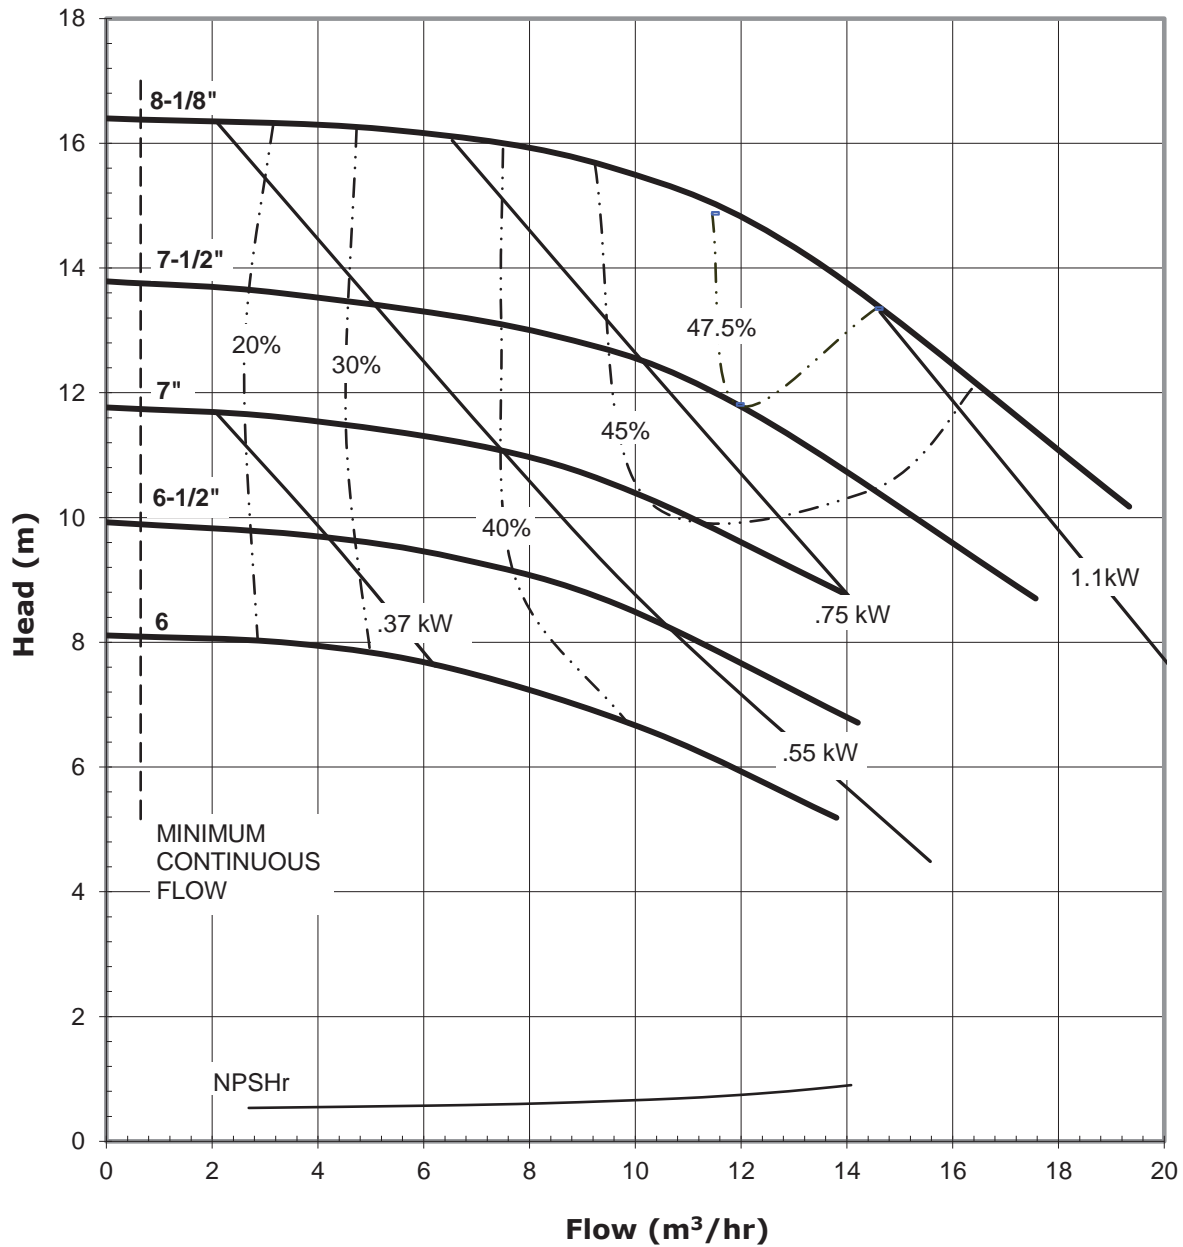

UC SERIES STANDARD HORIZONTAL PERFORMANCE CURVE

MODEL: UC1518
2900 rpm, 50 Hz
Suction: 1.5"
Discharge: 1"

UC SERIES STANDARD HORIZONTAL PERFORMANCE CURVE

MODEL: UC1518
1450 rpm, 50 Hz
Suction: 1.5"
Discharge: 1"