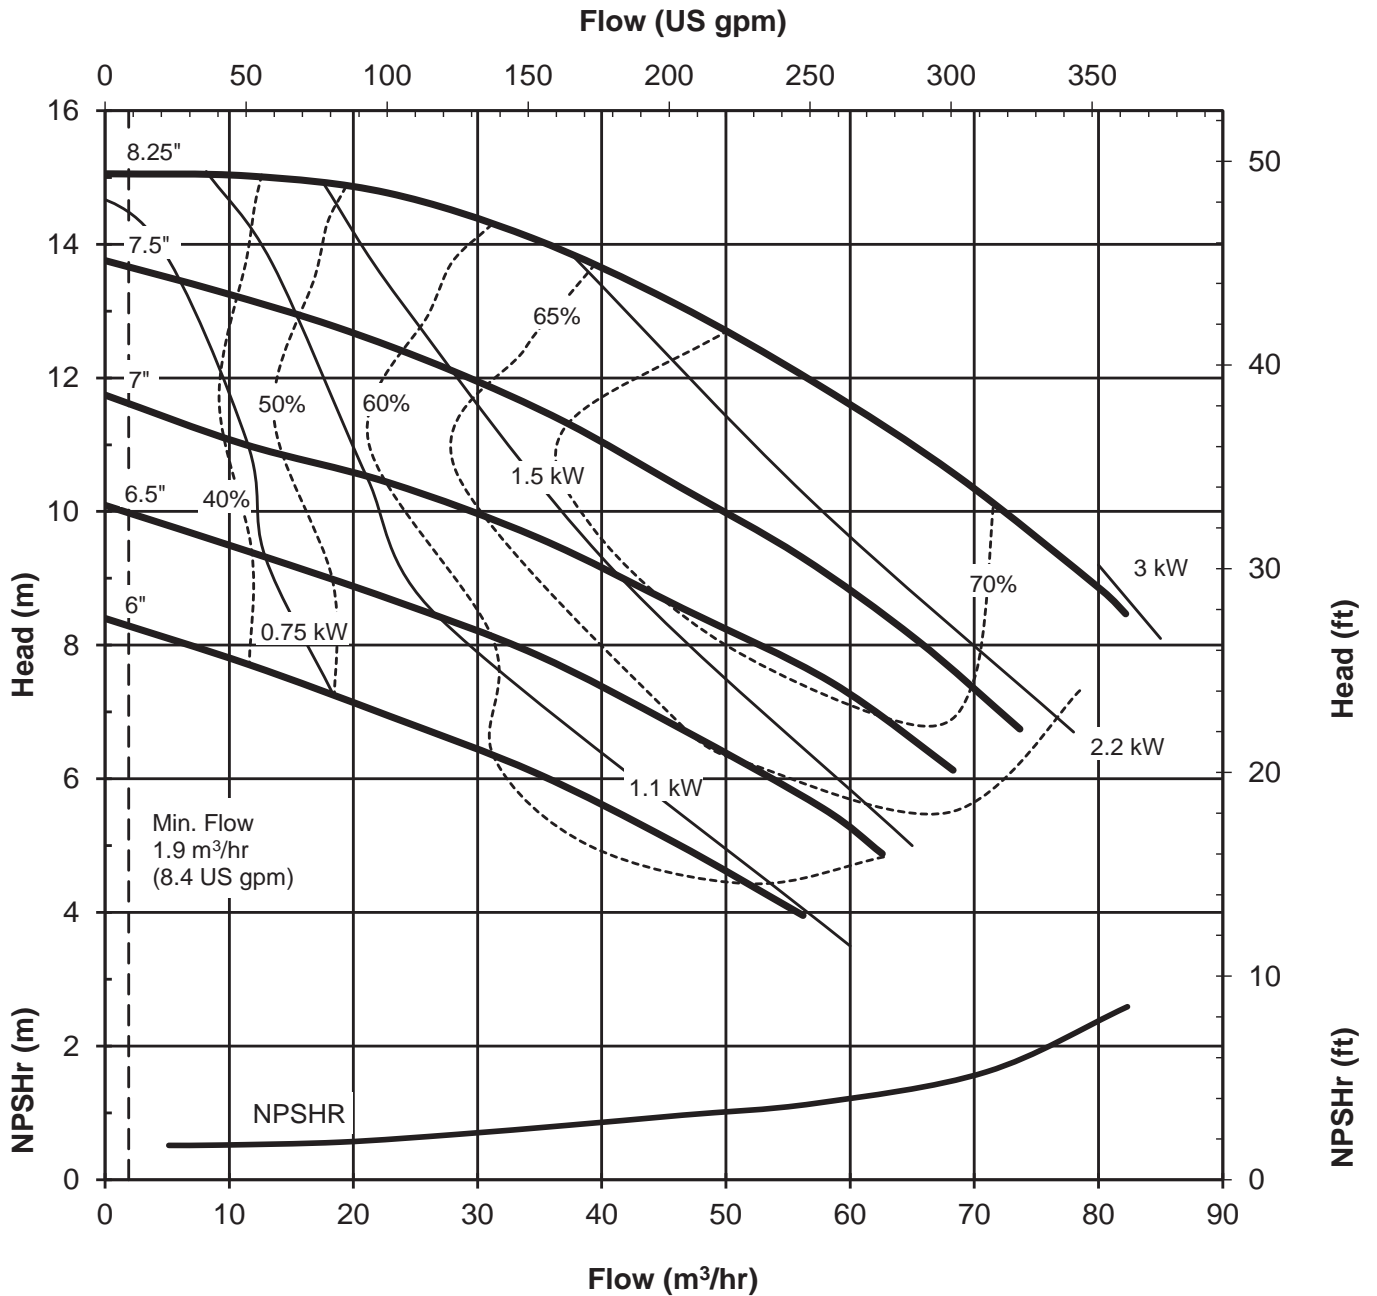

UC SERIES STANDARD HORIZONTAL PERFORMANCE CURVE

MODEL: UC438
1450 rpm, 50 Hz
Suction: 4"
Discharge: 3"

UC438504P
4016 Rev 1
9-16-14