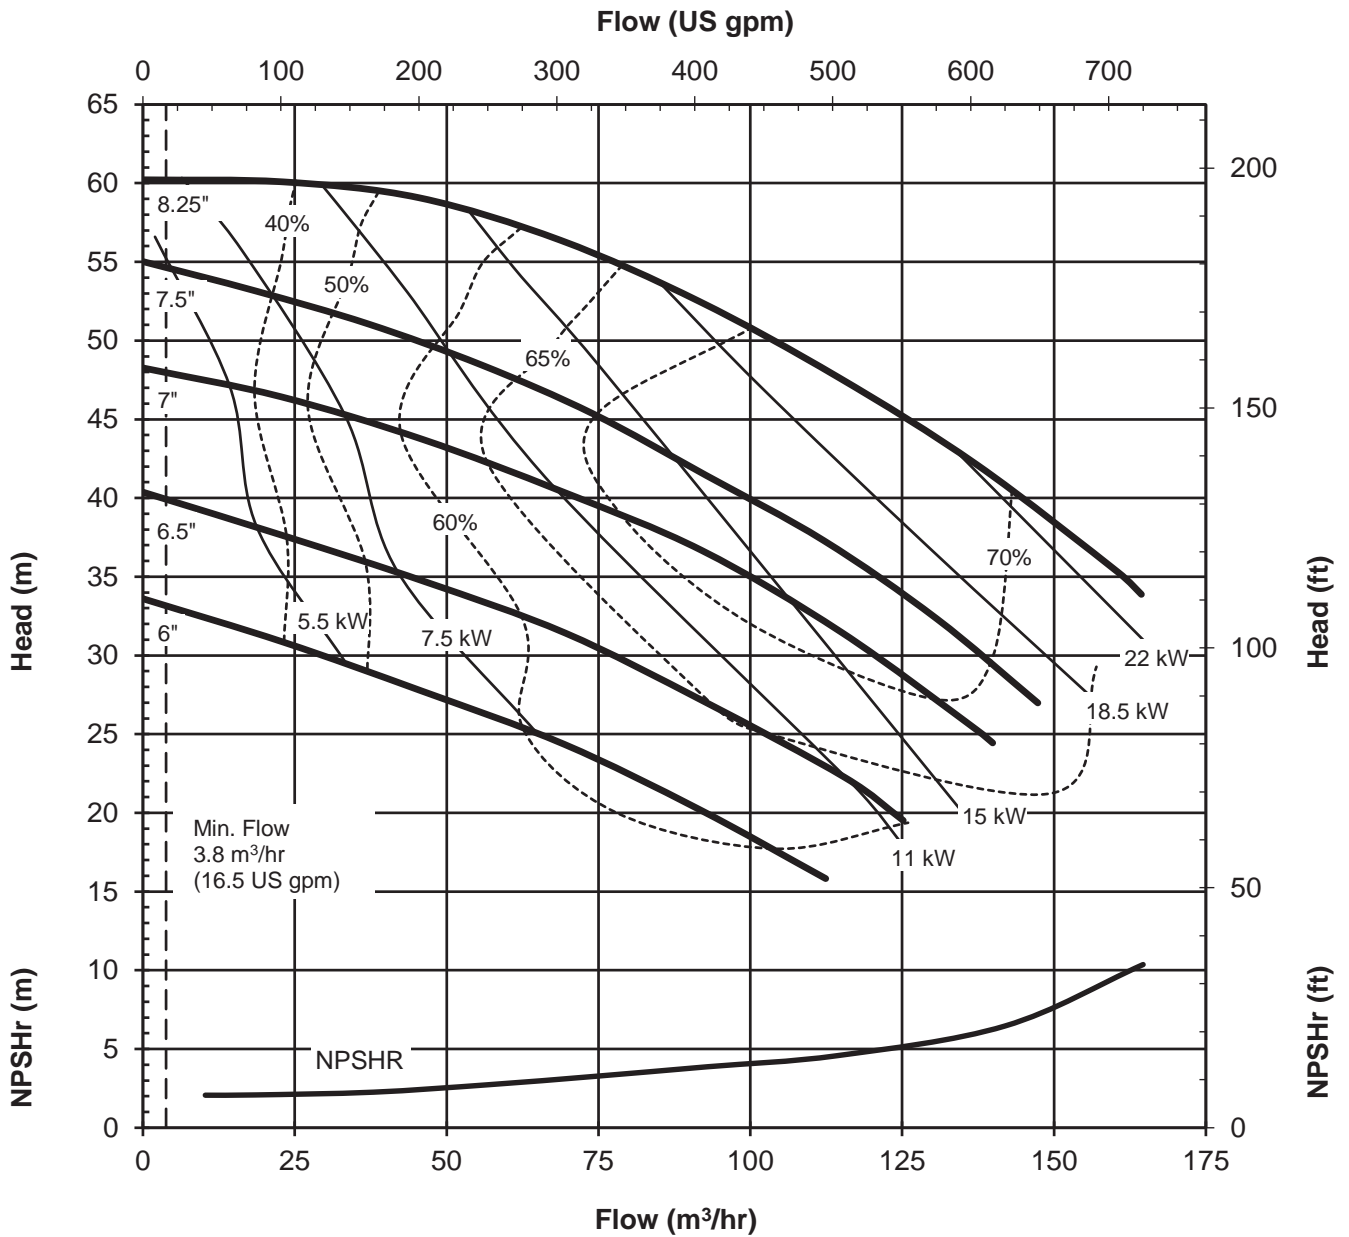

4012 REV 0
12/08/00

UC SERIES STANDARD HORIZONTAL PERFORMANCE CURVE

MODEL: UC438
3500 rpm, 60 Hz
Suction: 4"
Discharge: 3"

UC438602P
4013 Rev 1
9-16-14

UC SERIES STANDARD HORIZONTAL PERFORMANCE CURVE

MODEL: UC438
1750 rpm, 60 Hz
Suction: 4"
Discharge: 3"

UC438604P
4015 Rev 1
9-16-14

UC SERIES STANDARD HORIZONTAL PERFORMANCE CURVE

MODEL: UC438
2900 rpm, 50 Hz
Suction: 4"
Discharge: 3"

UC438502P
4014 Rev 1
9-16-14

UC SERIES STANDARD HORIZONTAL PERFORMANCE CURVE