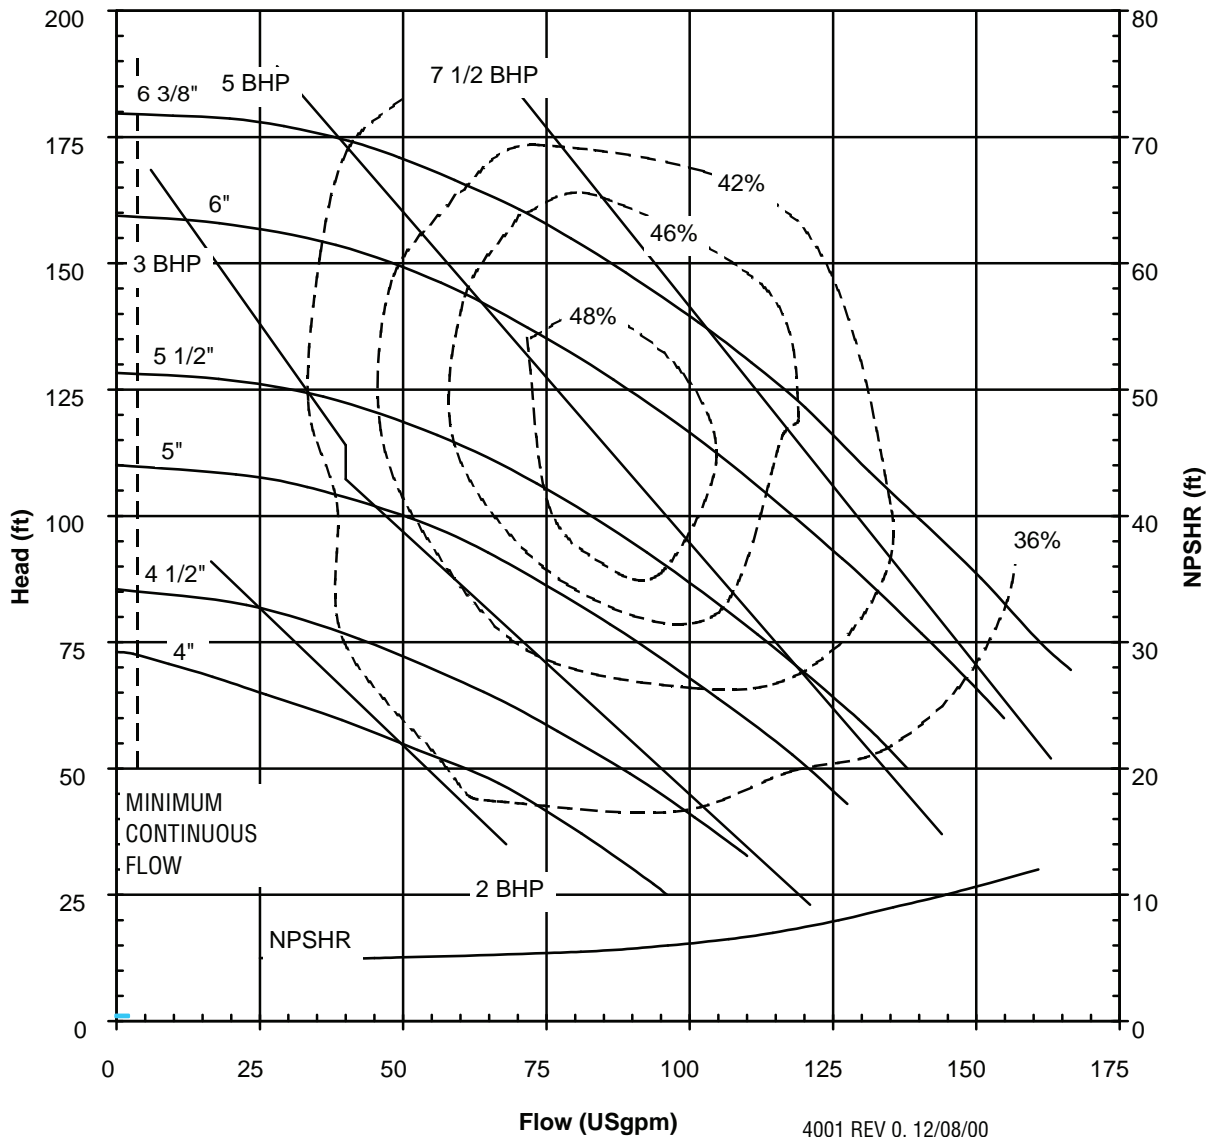

UC SERIES STANDARD HORIZONTAL PERFORMANCE CURVE

MODEL: UC1516

3500 rpm, 60 Hz

Suction: 1 1/2"

Discharge: 1"

4001 REV 0, 12/08/00

UC SERIES STANDARD HORIZONTAL PERFORMANCE CURVE

MODEL: UC1516
1750 rpm, 60 Hz
Suction: 1 1/2"
Discharge: 1"