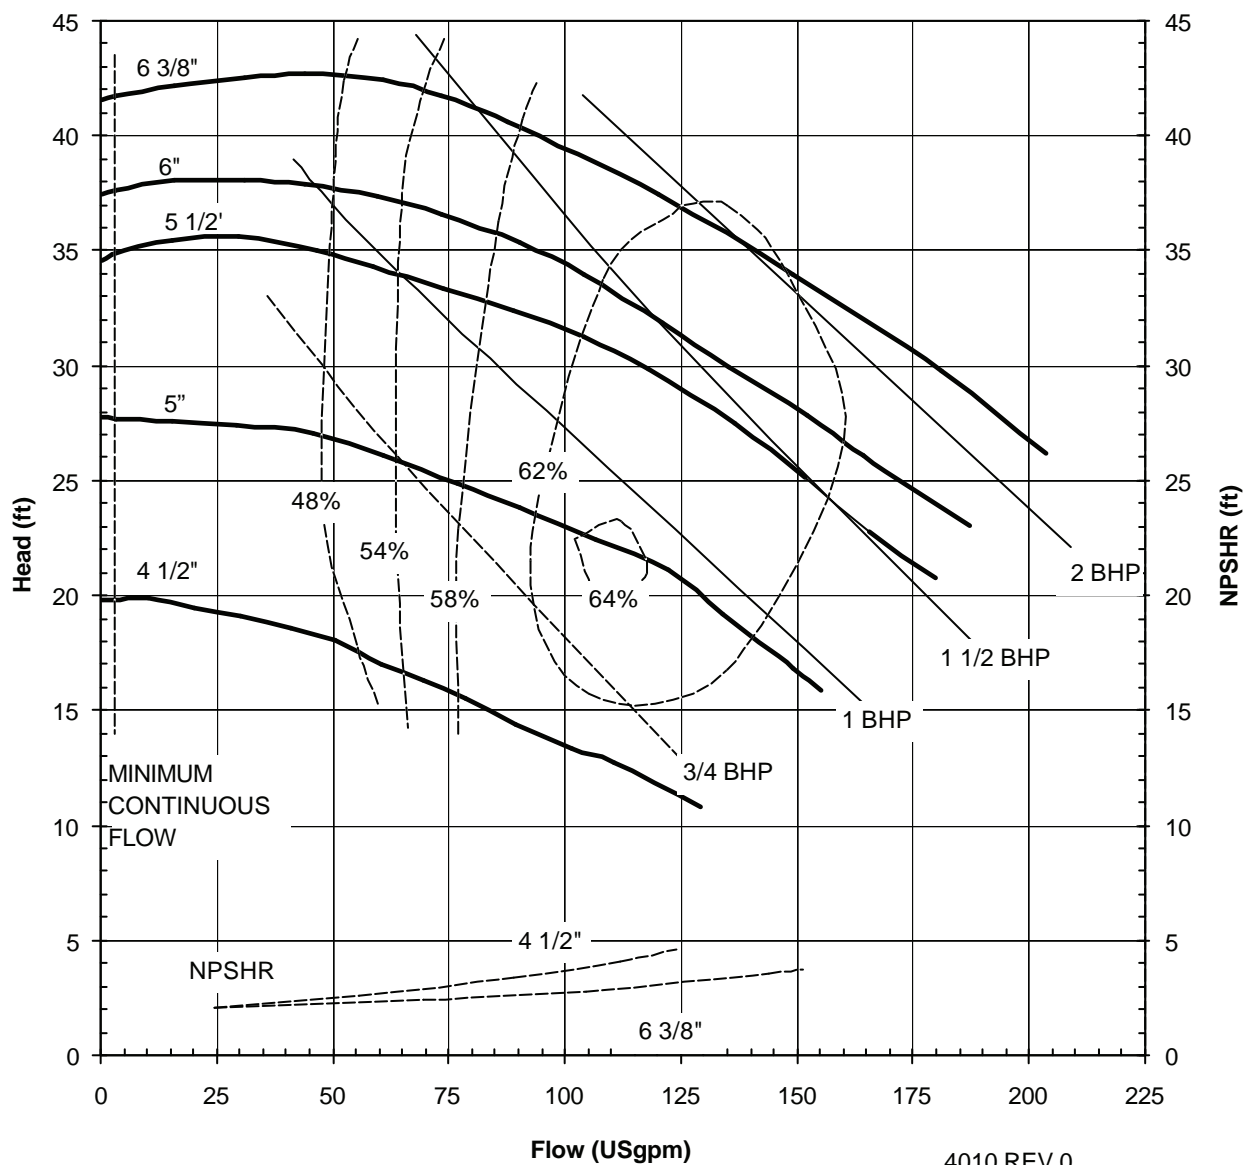

UC SERIES STANDARD HORIZONTAL PERFORMANCE CURVE

MODEL: UC326

3500 rpm, 60 Hz

Suction: 3"

Discharge: 2"

4009 REV 0
12/08/00

UC SERIES STANDARD HORIZONTAL PERFORMANCE CURVE

MODEL: UC326
1750 rpm, 60 Hz
Suction: 3"
Discharge: 2"