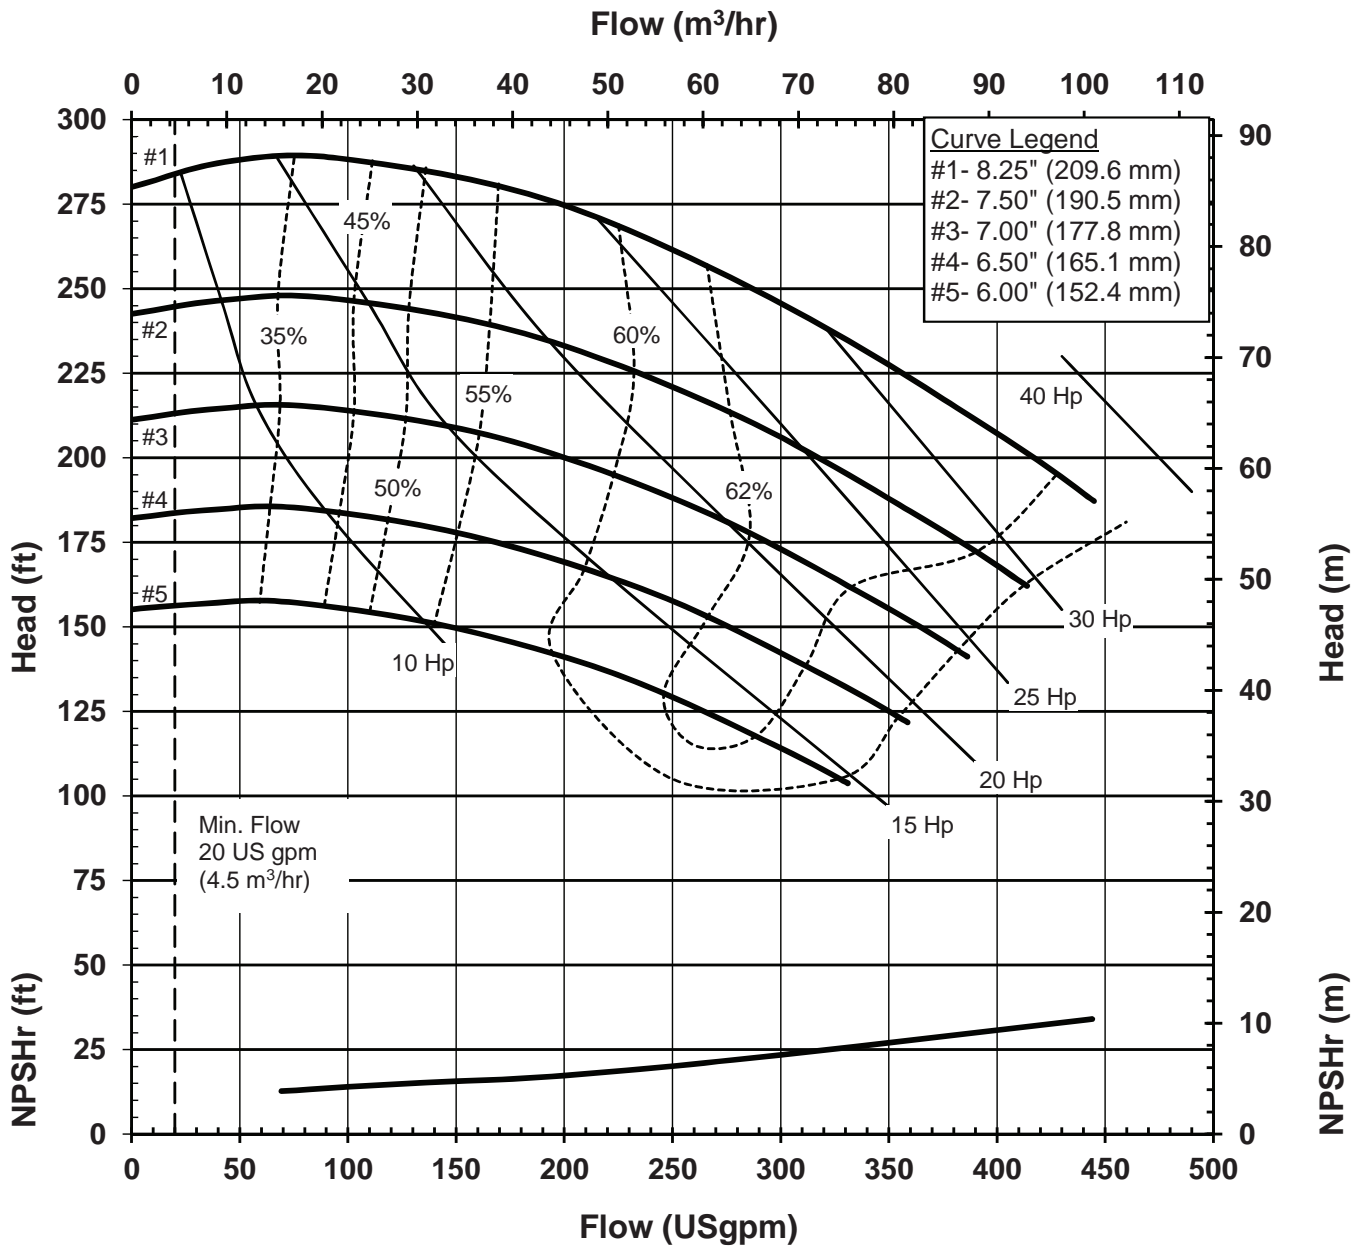

UC438604P
4015 Rev 1
9-16-14

UC SERIES STANDARD HORIZONTAL PERFORMANCE CURVE

MODEL: UC438
2900 rpm, 50 Hz
Suction: 4"
Discharge: 3"

UC438502P
4014 Rev 1
9-16-14

UC SERIES STANDARD HORIZONTAL PERFORMANCE CURVE

MODEL: UC438
1450 rpm, 50 Hz
Suction: 4"
Discharge: 3"

UC438504P
4016 Rev 1
9-16-14

UC SERIES STANDARD HORIZONTAL PERFORMANCE CURVE

MODEL: UC3158
3500 rpm, 60 Hz
Suction: 3"
Discharge: 1.5"

UC3158602P
4017 Rev 0
1-15-2014

**UC SERIES
STANDARD HORIZONTAL
PERFORMANCE CURVE**

MODEL: UC3158
1750 rpm, 60 Hz
Suction: 3"
Discharge: 1.5"

UC3158604P
 4018 Rev 0
 1-15-2014

UC SERIES STANDARD HORIZONTAL PERFORMANCE CURVE

MODEL: UC3158
2900 rpm, 50 Hz
Suction: 3"
Discharge: 1.5"