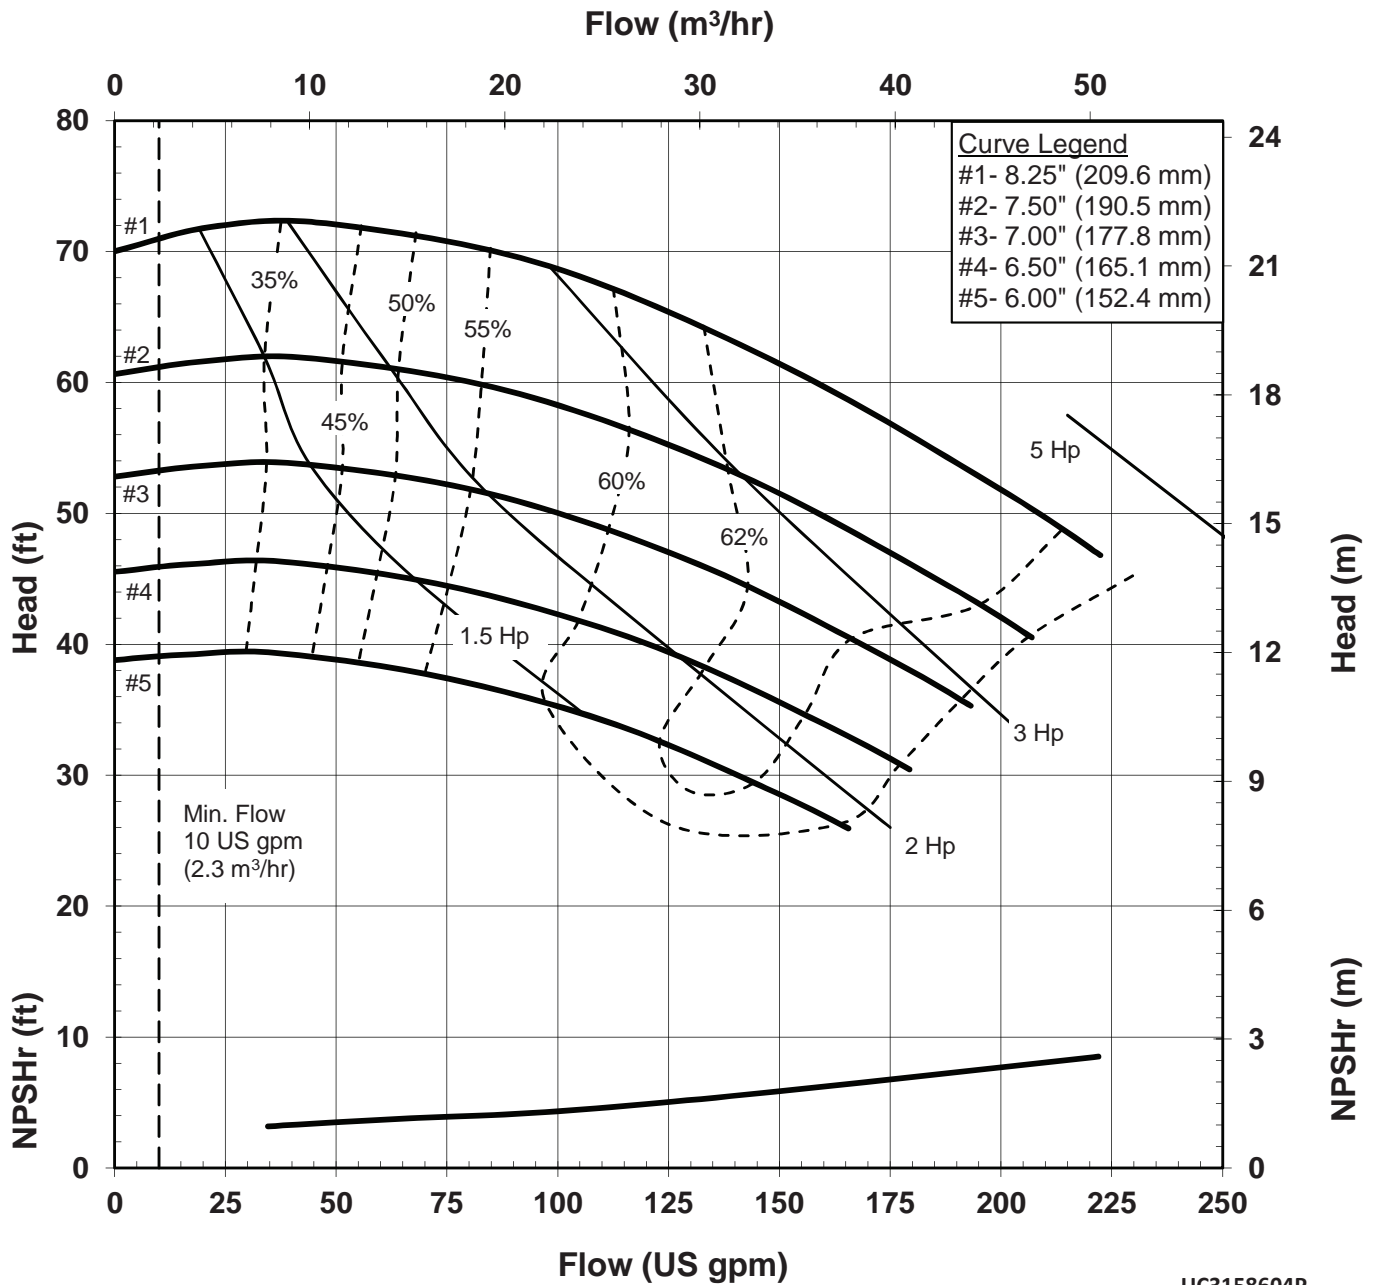

UC438604P
4015 Rev 1
9-16-14

UC SERIES STANDARD HORIZONTAL PERFORMANCE CURVE

MODEL: UC438
2900 rpm, 50 Hz
Suction: 4"
Discharge: 3"

UC438502P
4014 Rev 1
9-16-14

UC SERIES STANDARD HORIZONTAL PERFORMANCE CURVE

MODEL: UC438
1450 rpm, 50 Hz
Suction: 4"
Discharge: 3"

UC438504P
4016 Rev 1
9-16-14

UC SERIES STANDARD HORIZONTAL PERFORMANCE CURVE

MODEL: UC3158
3500 rpm, 60 Hz
Suction: 3"
Discharge: 1.5"

UC3158602P
4017 Rev 0
1-15-2014

**UC SERIES
STANDARD HORIZONTAL
PERFORMANCE CURVE**

MODEL: UC3158
1750 rpm, 60 Hz
Suction: 3"
Discharge: 1.5"

UC3158604P
 4018 Rev 0
 1-15-2014

UC SERIES STANDARD HORIZONTAL PERFORMANCE CURVE

MODEL: UC3158
2900 rpm, 50 Hz
Suction: 3"
Discharge: 1.5"