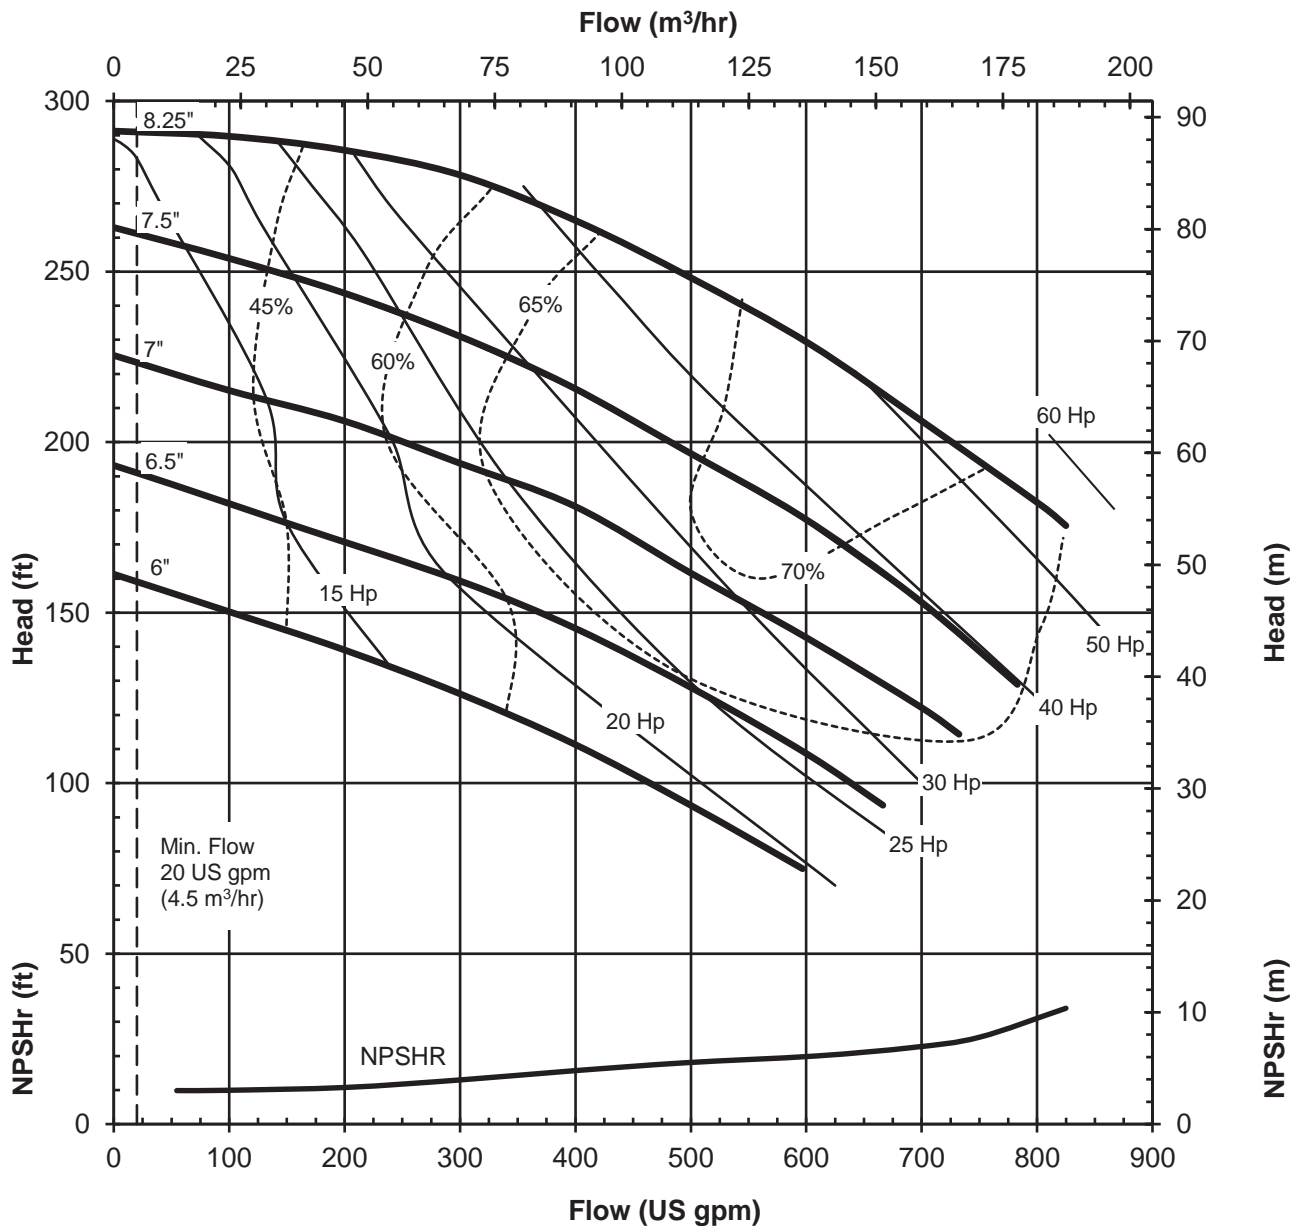

UC SERIES STANDARD HORIZONTAL PERFORMANCE CURVE

MODEL: UC438
3500 rpm, 60 Hz
Suction: 4"
Discharge: 3"

UC438602P
4013 Rev 1
9-16-14