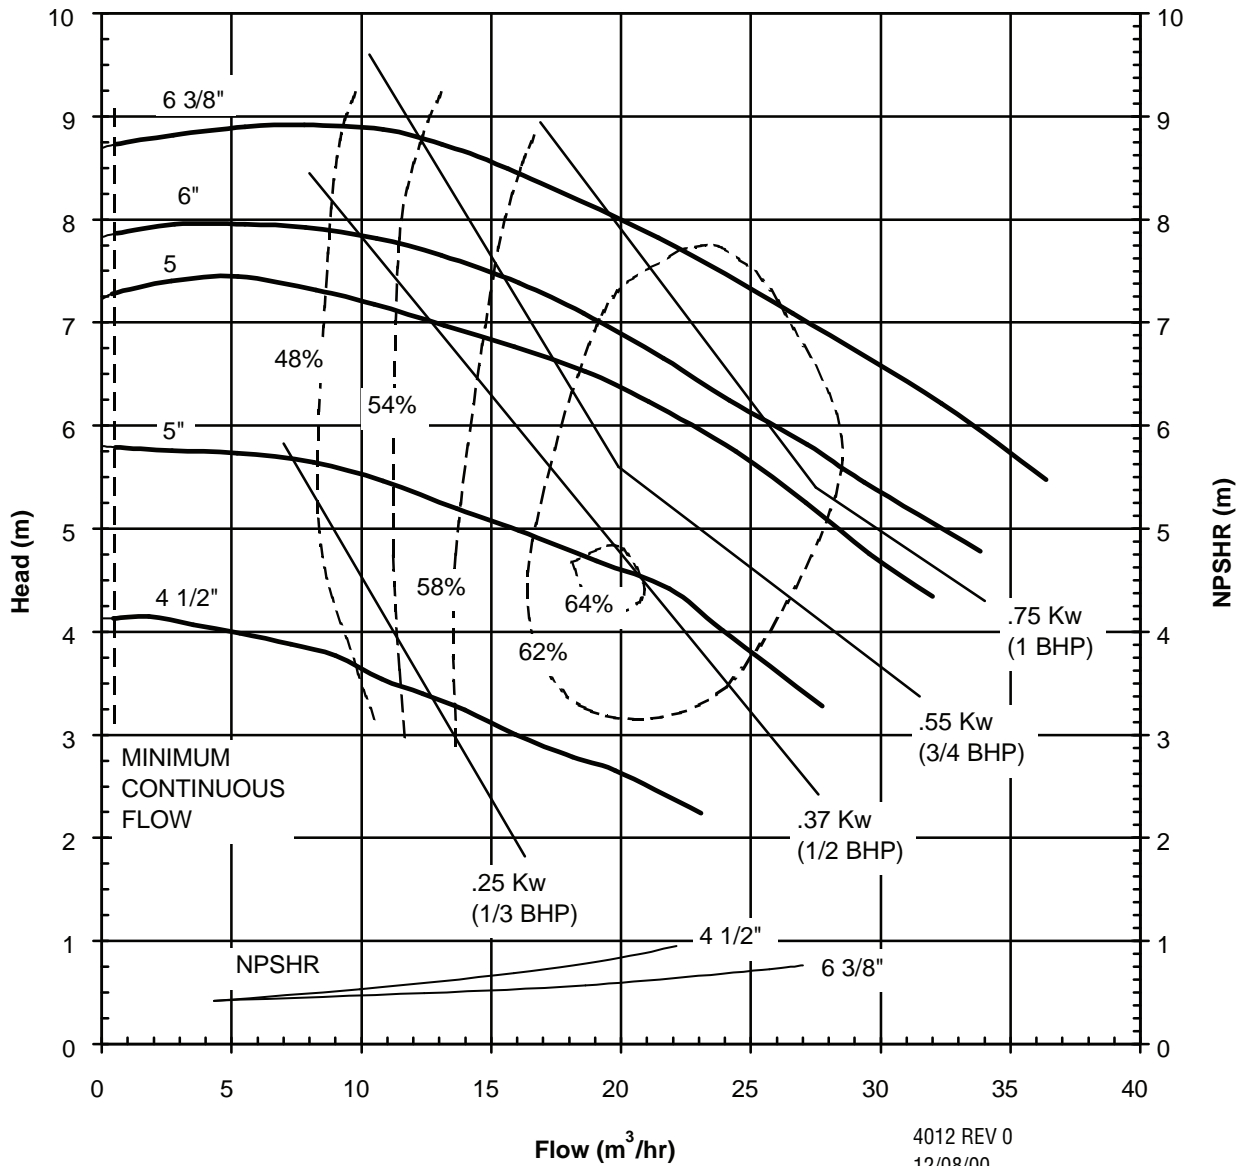

4010 REV 0
12/08/00

UC SERIES STANDARD HORIZONTAL PERFORMANCE CURVE

MODEL: UC326
2900 rpm, 50 Hz
Suction: 3"
Discharge: 2"

4011 REV 0
12/08/00

UC SERIES STANDARD HORIZONTAL PERFORMANCE CURVE

MODEL: UC326
1450 rpm, 50 Hz
Suction: 3"
Discharge: 2"